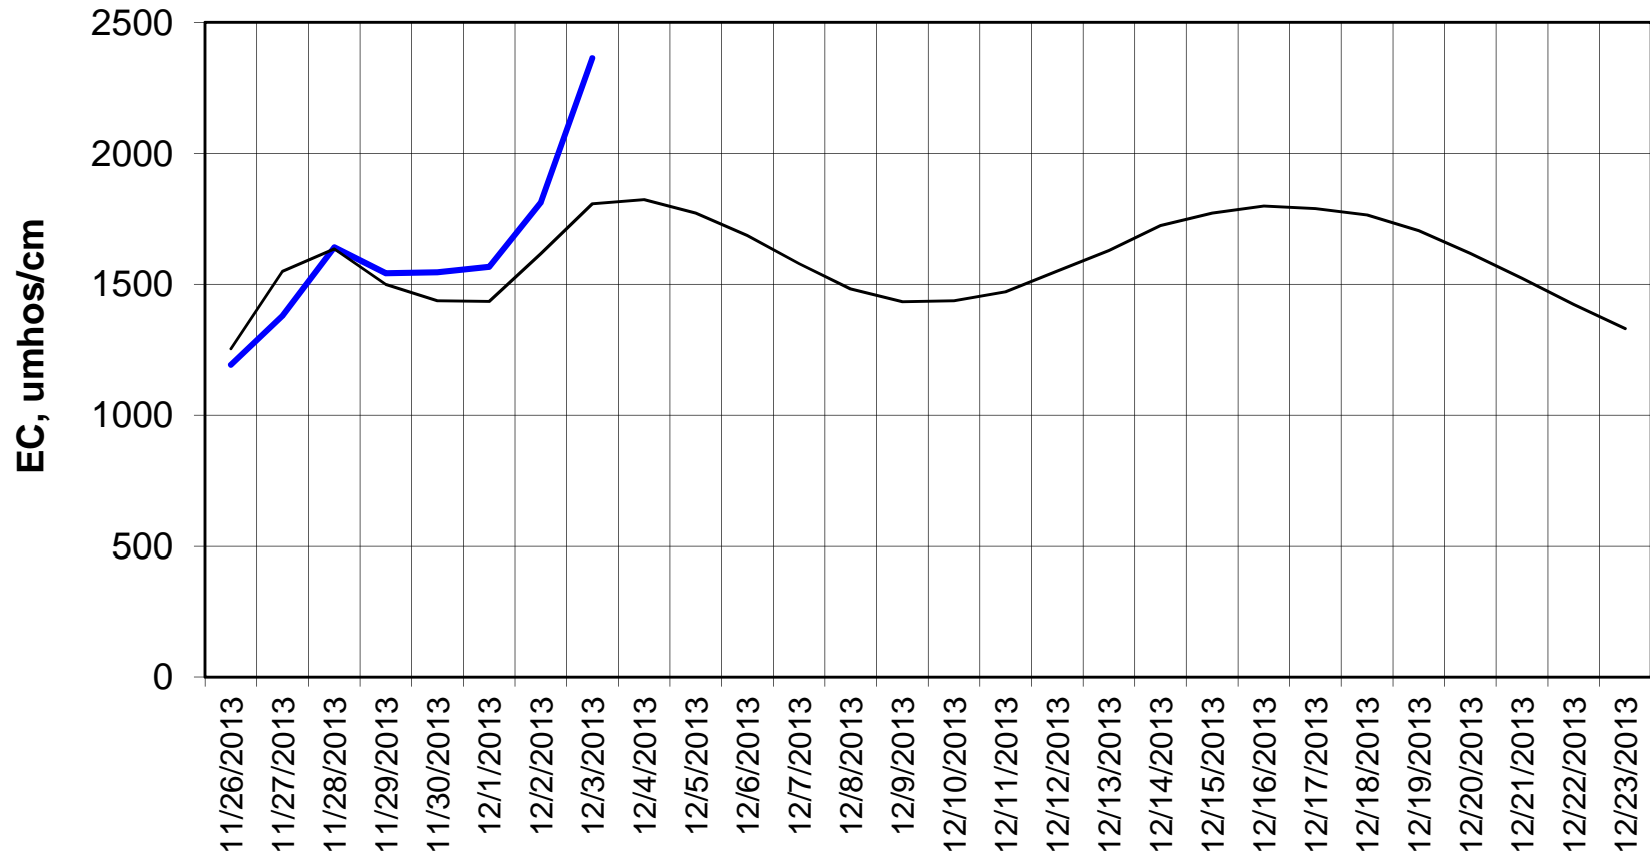

Forecasted Daily EC @ Holland Ct

Forecast Period 12/3/2013 thru 12/23/2013

Adjusted Forecasted Daily EC @ Old River near Middle River

— Hist EC — Base Run

Adjusted Forecasted Daily EC @ San Joaquin River at Brandt Bridge

Forecast Period 12/3/2013 thru 12/23/2013

Adjusted Forecasted Daily EC @ Old River at Tracy Road

Forecast Period 12/3/2013 thru 12/23/2013

Forecasted Daily EC @ Jersey Point

Forecast Period 12/3/2013 thru 12/23/2013

Forecasted Daily EC @ Bethel

Forecast Period 12/3/2013 thru 12/23/2013