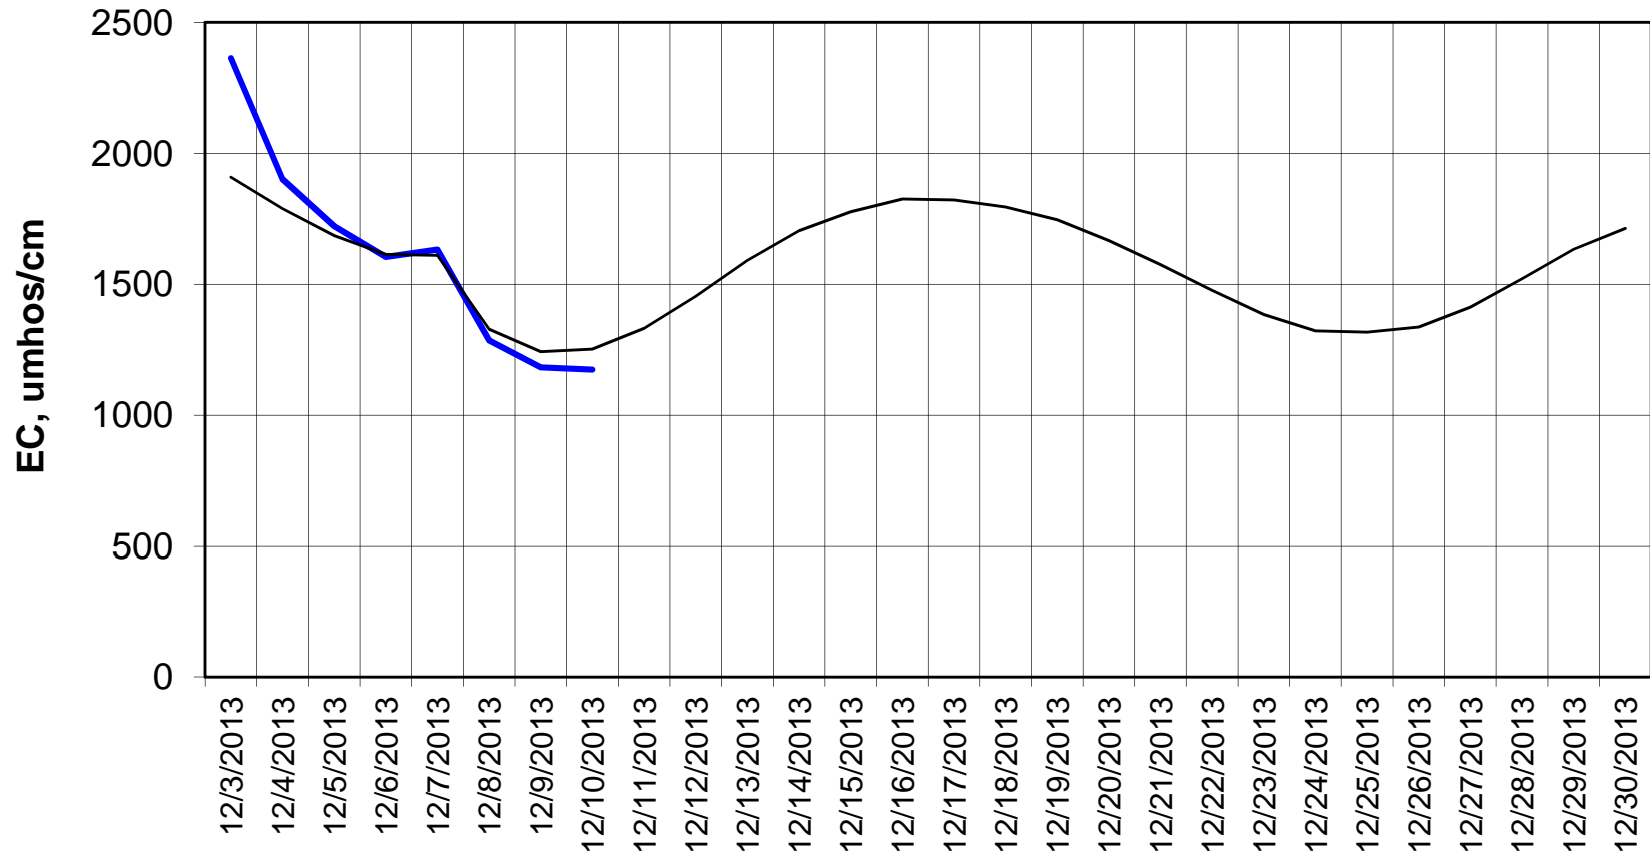

Forecasted Daily EC @ Holland Ct

Forecast Period 12/10/2013 thru 12/30/2013

Adjusted Forecasted Daily EC @ Old River near Middle River

Hist EC

Base Run

Adjusted Forecasted Daily EC @ San Joaquin River at Brandt Bridge

Forecast Period 12/10/2013 thru 12/30/2013

Adjusted Forecasted Daily EC @ Old River at Tracy Road

Forecast Period 12/10/2013 thru 12/30/2013

Forecasted Daily EC @ Jersey Point

Forecast Period 12/10/2013 thru 12/30/2013

Forecasted Daily EC @ Bethel

Forecast Period 12/10/2013 thru 12/30/2013