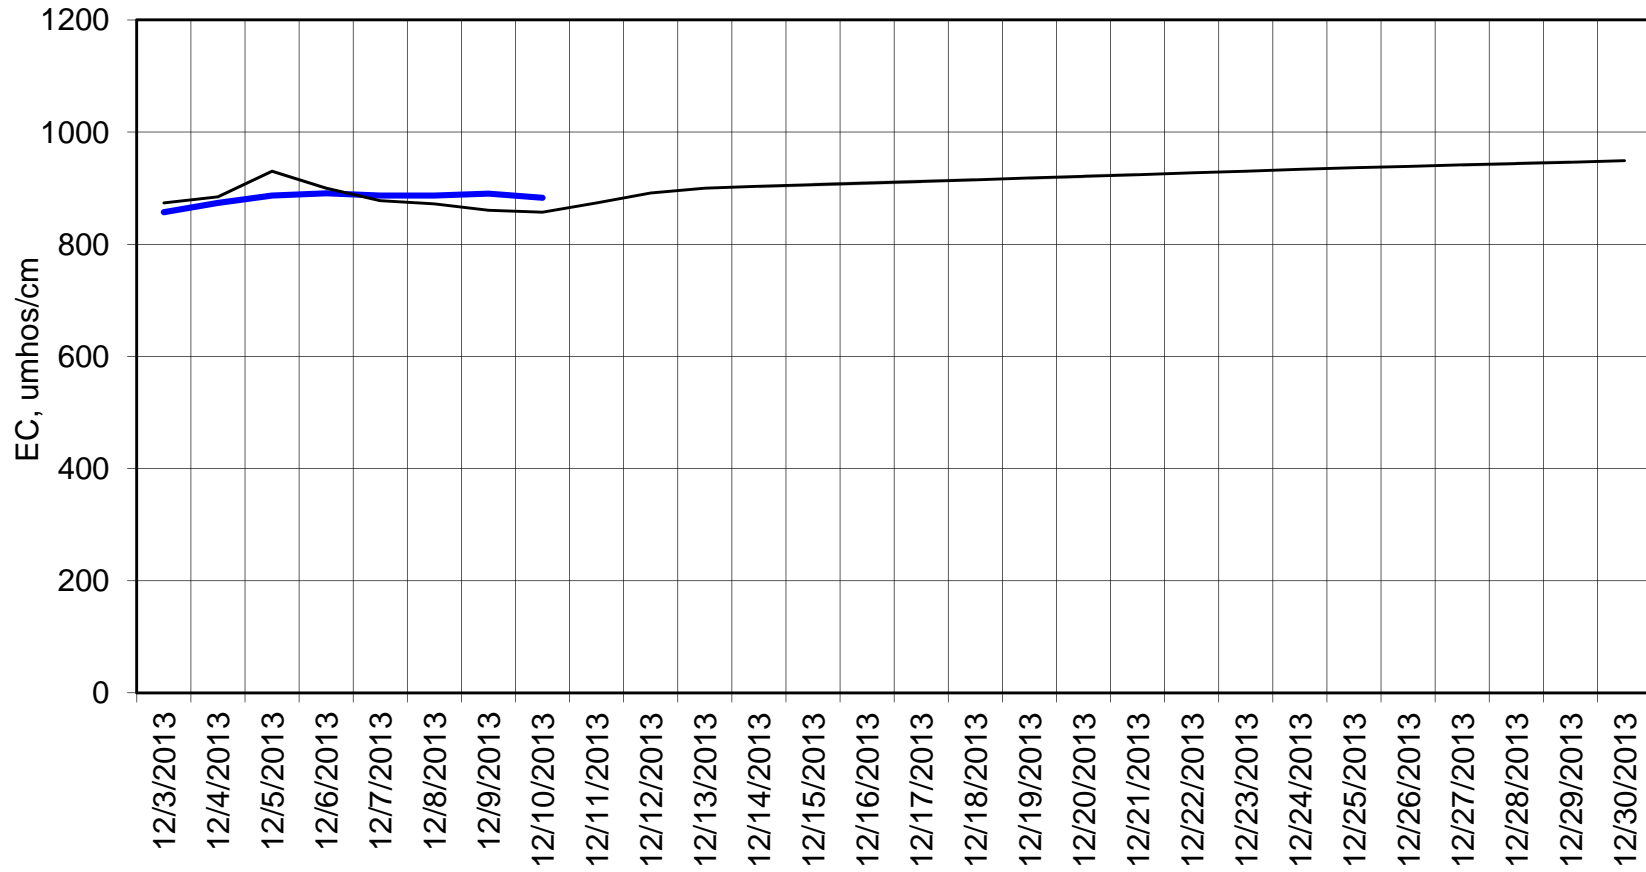

Forecasted Daily EC @ Holland Ct

Forecast Period 12/10/2013 thru 12/30/2013

Adjusted Forecasted Daily EC @ Old River near Middle River

Hist EC

Base Run

Adjusted Forecasted Daily EC @ San Joaquin River at Brandt Bridge

Forecast Period 12/10/2013 thru 12/30/2013

Adjusted Forecasted Daily EC @ Old River at Tracy Road

Forecast Period 12/10/2013 thru 12/30/2013

Forecasted Daily EC @ Jersey Point

Forecast Period 12/10/2013 thru 12/30/2013

Forecasted Daily EC @ Bethel

Forecast Period 12/10/2013 thru 12/30/2013