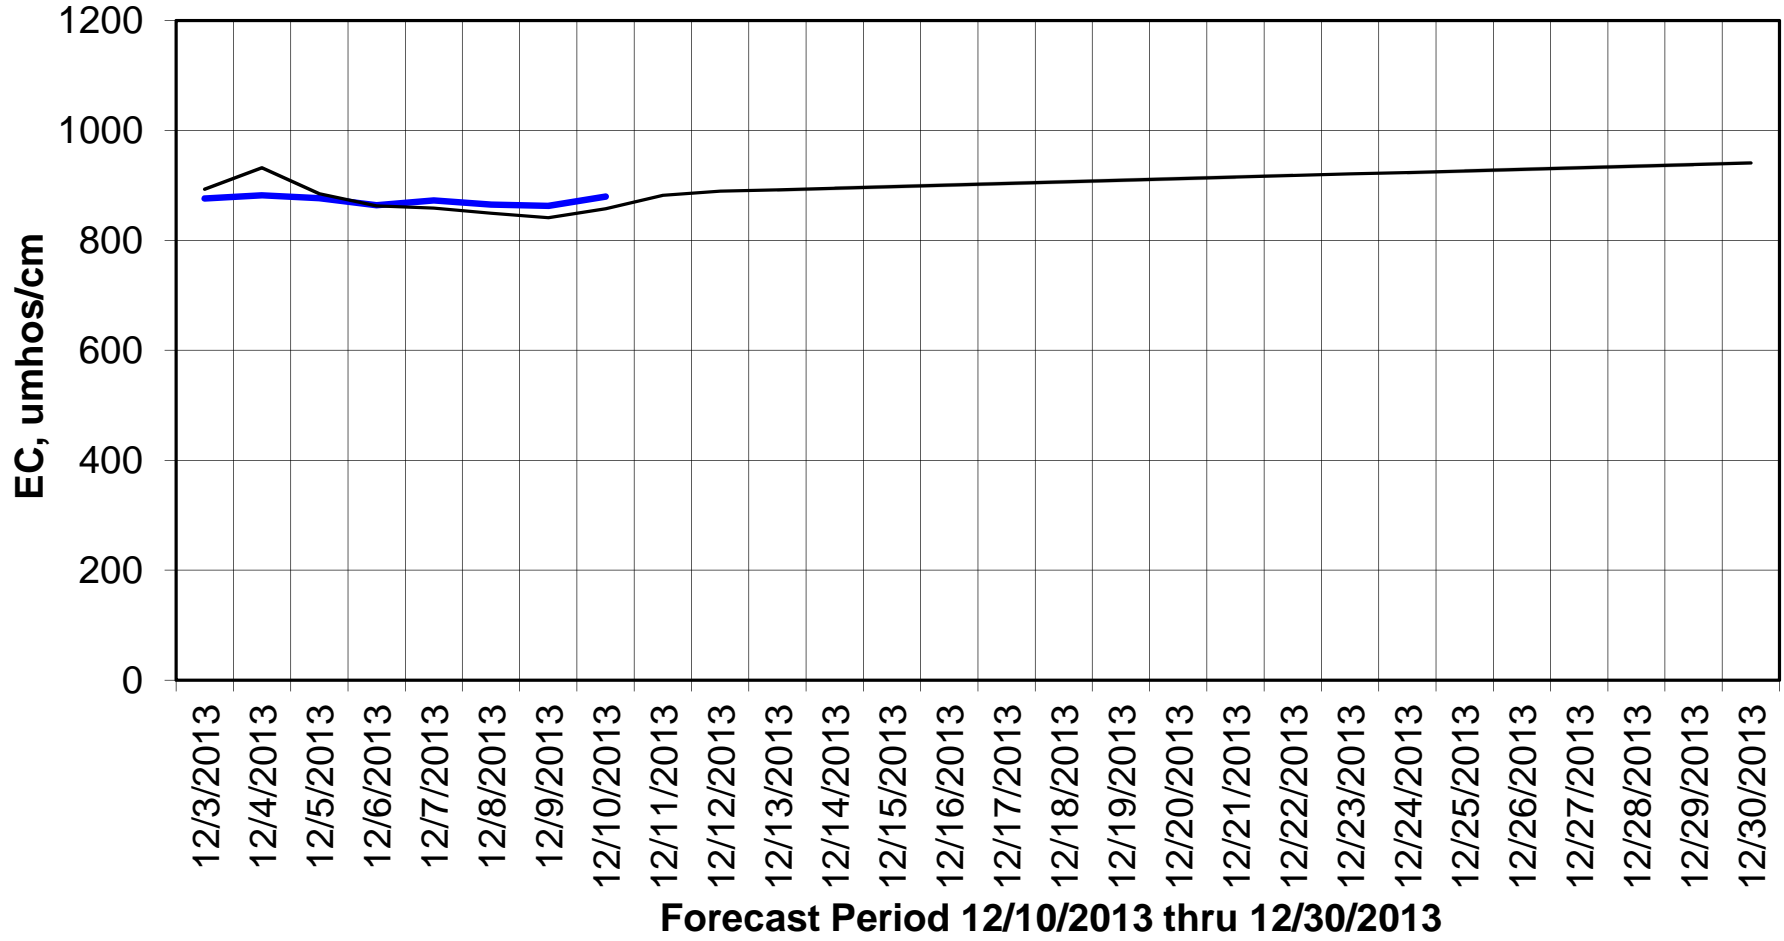

Forecasted Daily EC @ Holland Ct

Forecast Period 12/10/2013 thru 12/30/2013

Adjusted Forecasted Daily EC @ Old River near Middle River

Hist EC

Base Run

Adjusted Forecasted Daily EC @ San Joaquin River at Brandt Bridge

Forecast Period 12/10/2013 thru 12/30/2013

Adjusted Forecasted Daily EC @ Old River at Tracy Road

Forecast Period 12/10/2013 thru 12/30/2013

Forecasted Daily EC @ Jersey Point

Forecast Period 12/10/2013 thru 12/30/2013

Forecasted Daily EC @ Bethel

Forecast Period 12/10/2013 thru 12/30/2013