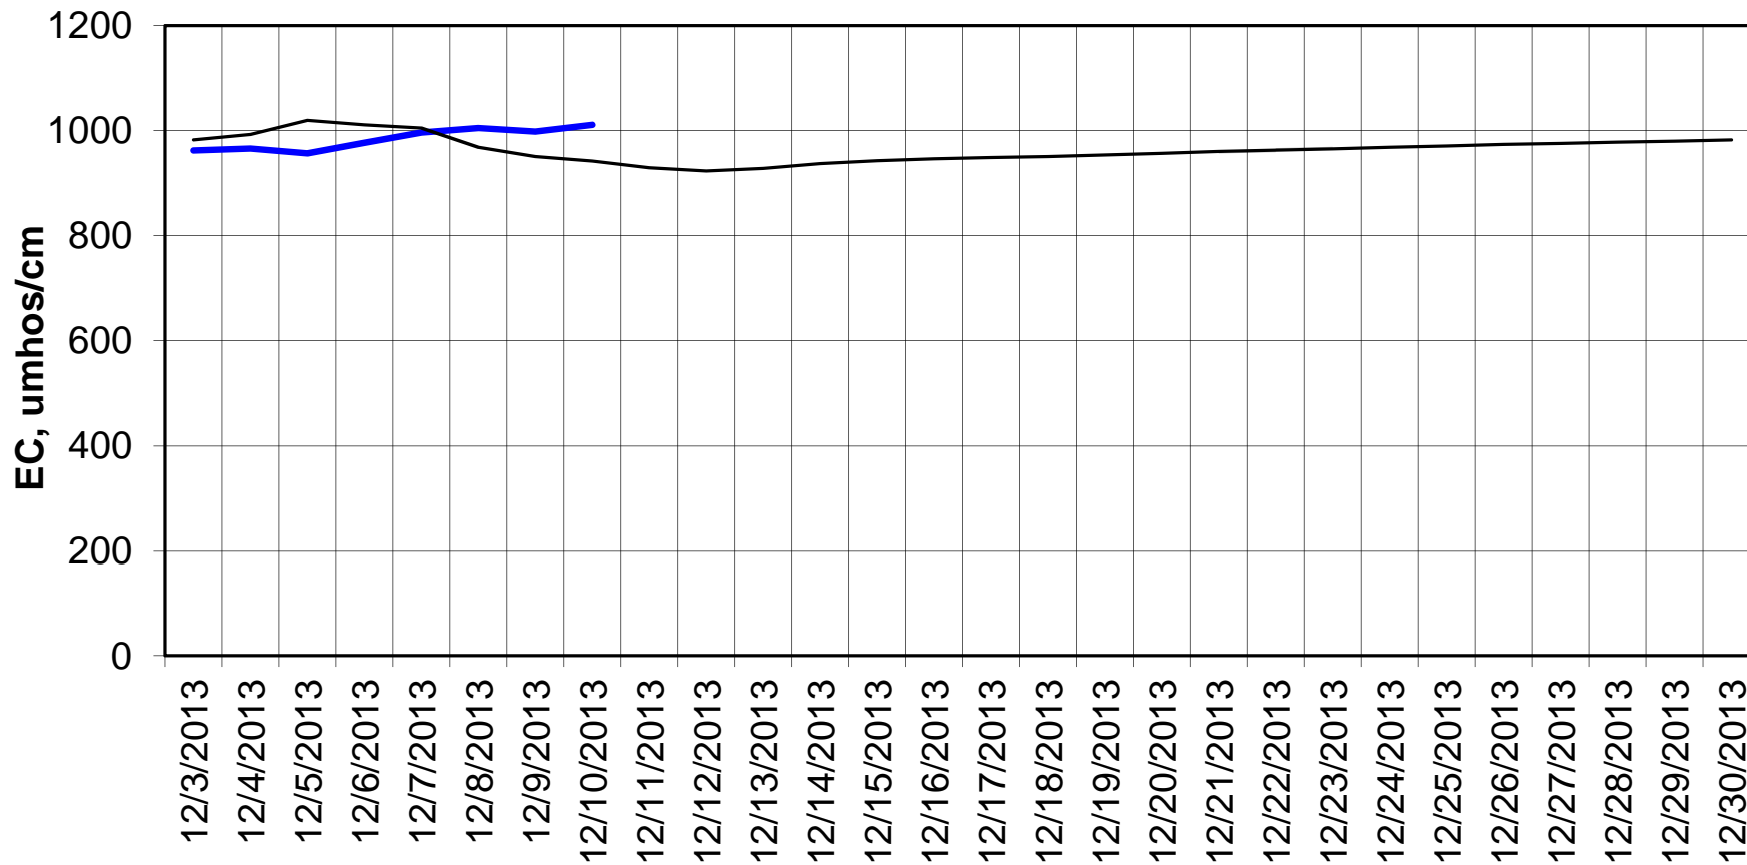

Forecasted Daily EC @ Holland Ct

Forecast Period 12/10/2013 thru 12/30/2013

Adjusted Forecasted Daily EC @ Old River near Middle River

Hist EC

Base Run

Adjusted Forecasted Daily EC @ San Joaquin River at Brandt Bridge

Forecast Period 12/10/2013 thru 12/30/2013

Adjusted Forecasted Daily EC @ Old River at Tracy Road

Forecast Period 12/10/2013 thru 12/30/2013

Forecasted Daily EC @ Jersey Point

Forecast Period 12/10/2013 thru 12/30/2013

Forecasted Daily EC @ Bethel

Forecast Period 12/10/2013 thru 12/30/2013