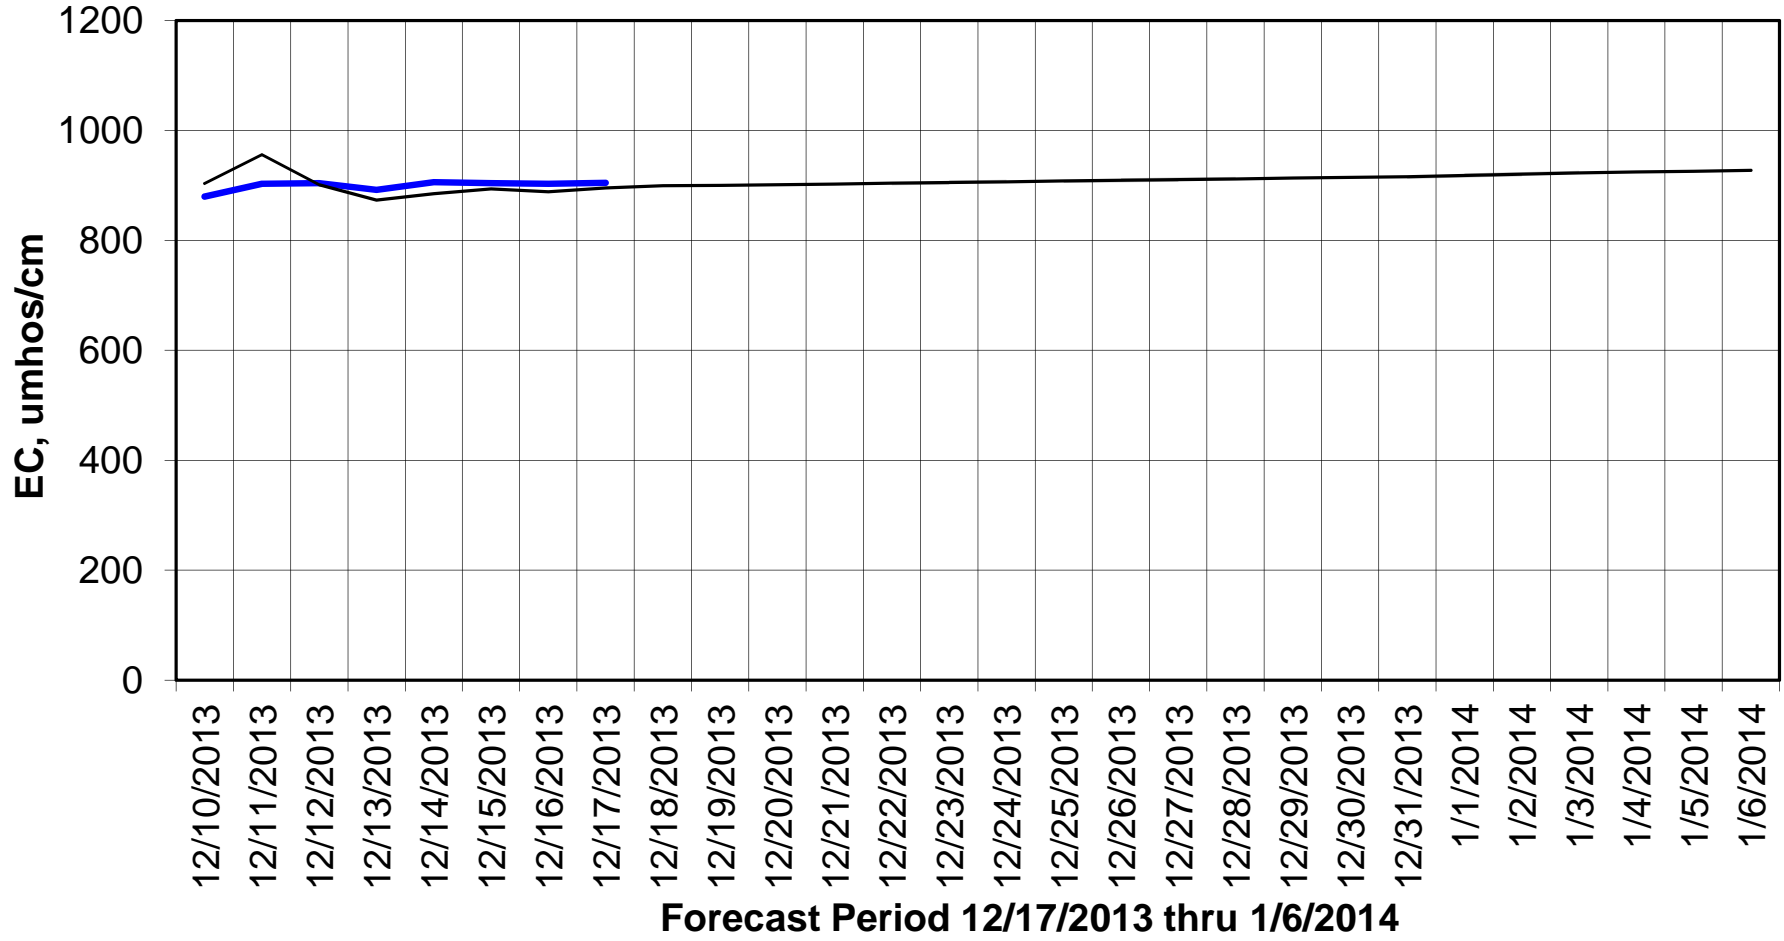

### Forecasted Daily EC @ Holland Ct

Forecast Period 12/17/2013 thru 1/6/2014

### Adjusted Forecasted Daily EC @ Old River near Middle River

Hist EC

Base Run

### Adjusted Forecasted Daily EC @ Old River at Tracy Road

Forecast Period 12/17/2013 thru 1/6/2014