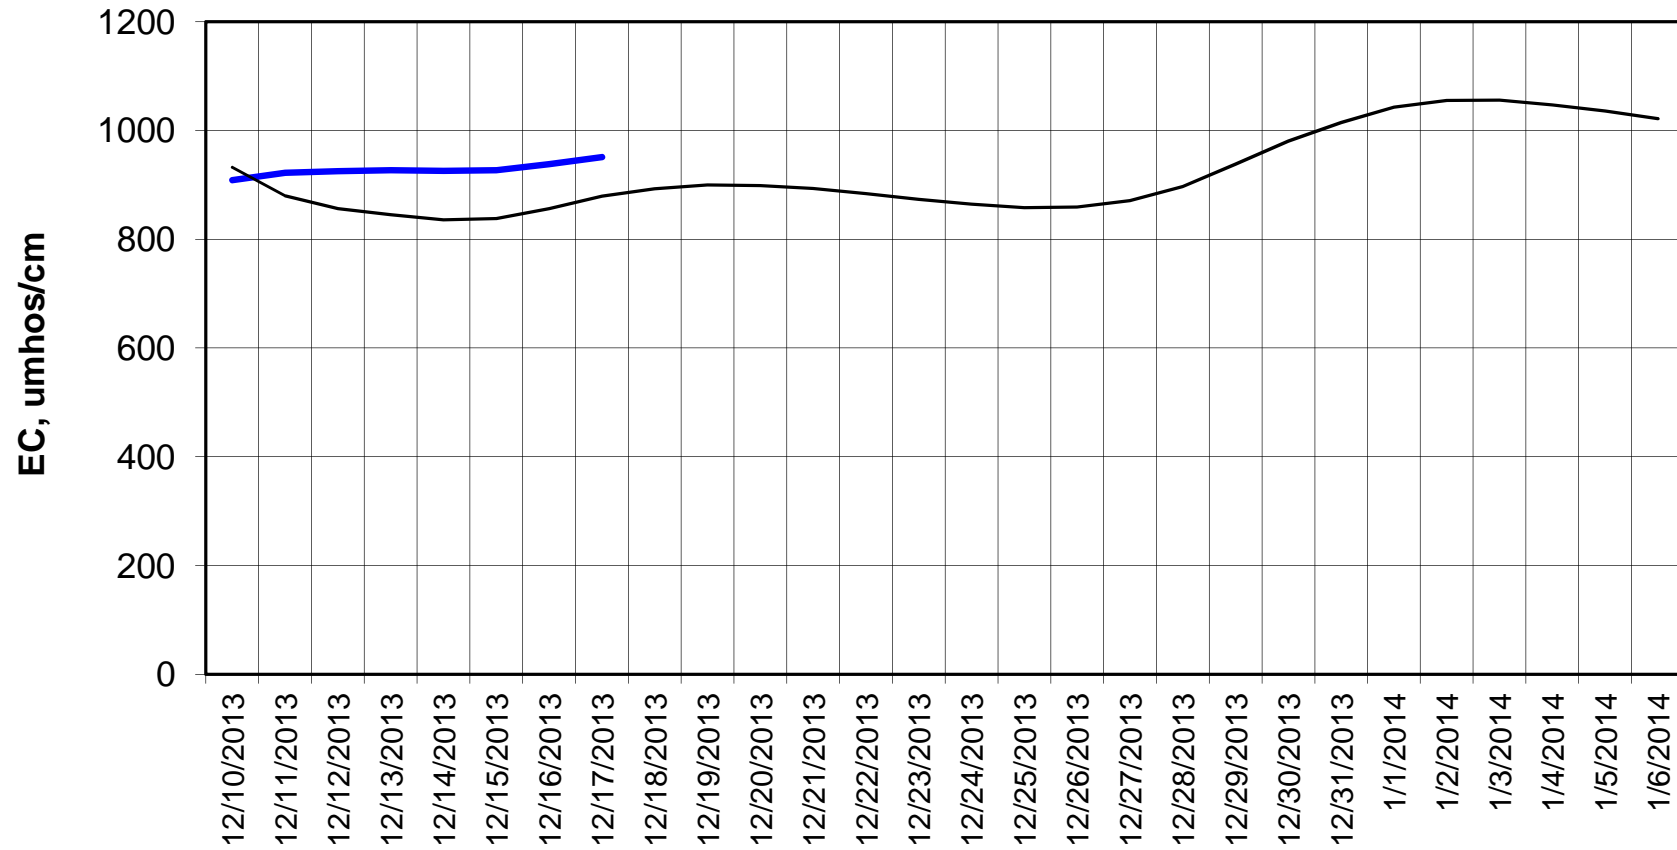

Forecasted Daily EC @ Bethel

Forecast Period 12/17/2013 thru 1/6/2014