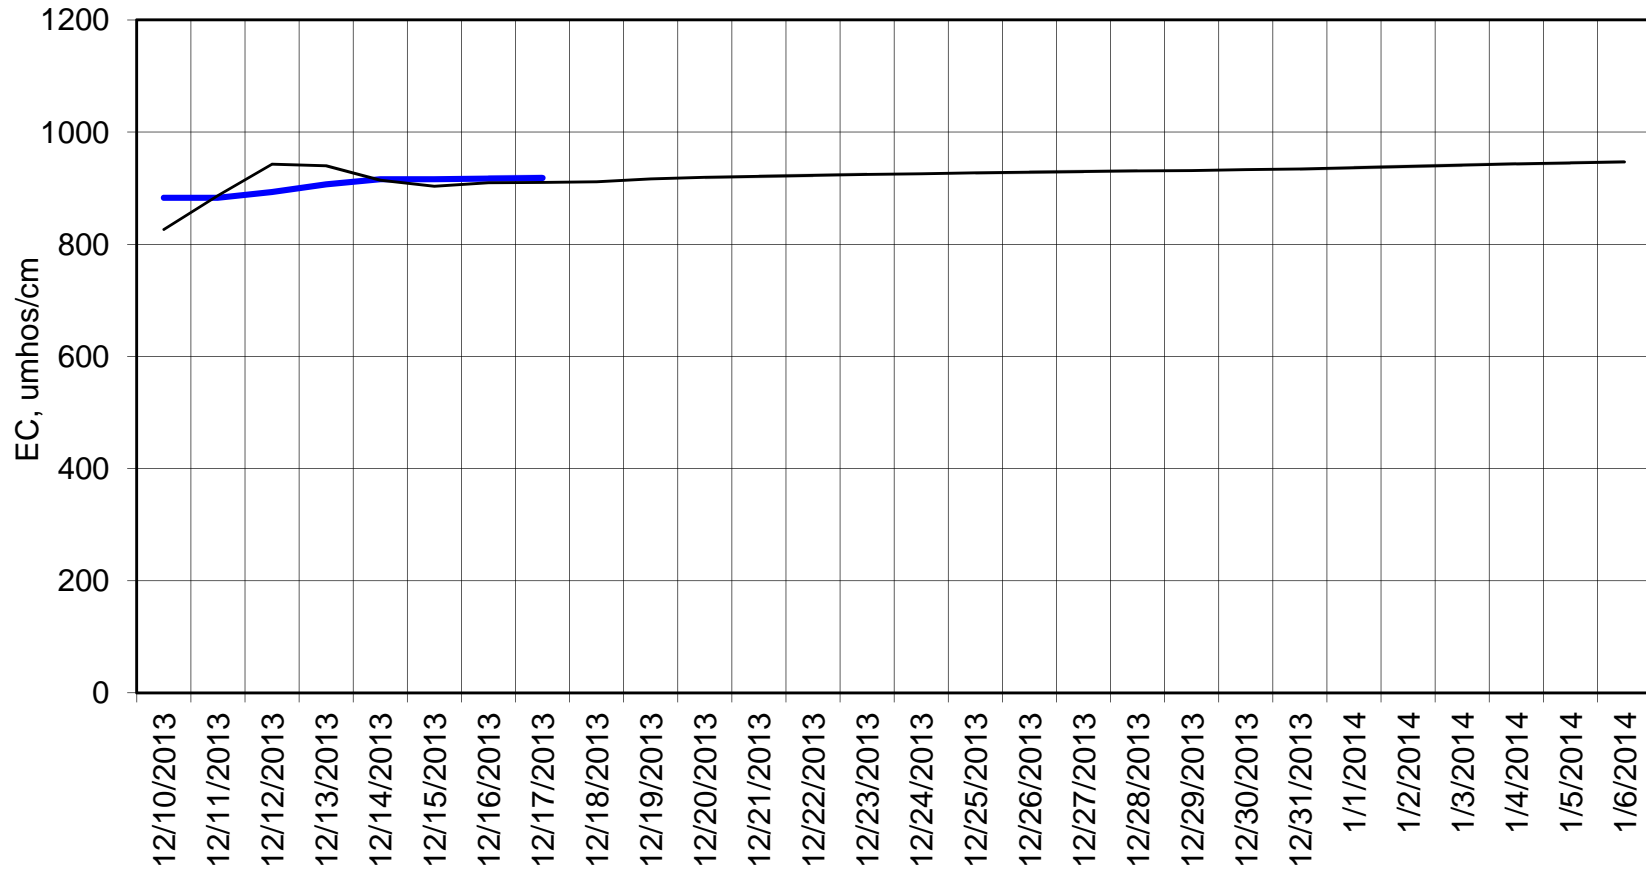

### Forecasted Daily EC @ Holland Ct

Forecast Period 12/17/2013 thru 1/6/2014

### Adjusted Forecasted Daily EC @ Old River near Middle River

Hist EC

Base Run

### Adjusted Forecasted Daily EC @ San Joaquin River at Brandt Bridge

Forecast Period 12/17/2013 thru 1/6/2014

### Adjusted Forecasted Daily EC @ Old River at Tracy Road

Forecast Period 12/17/2013 thru 1/6/2014