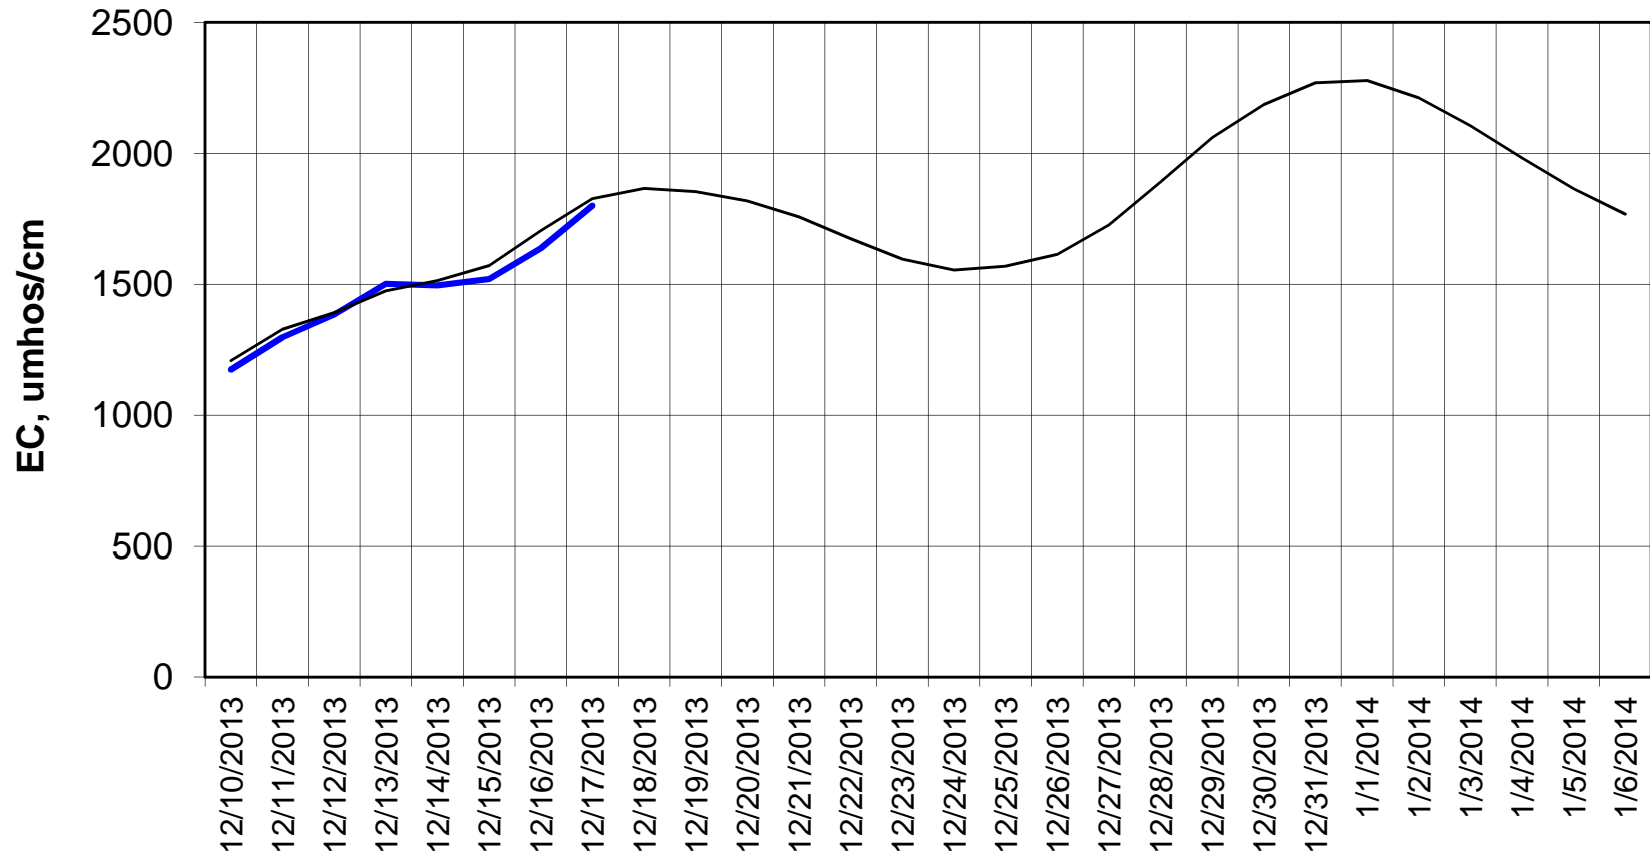

### Adjusted Forecasted Daily EC @ Old River near Middle River

Hist EC

Base Run

### Adjusted Forecasted Daily EC @ San Joaquin River at Brandt Bridge

Forecast Period 12/17/2013 thru 1/6/2014

### Adjusted Forecasted Daily EC @ Old River at Tracy Road

Forecast Period 12/17/2013 thru 1/6/2014

### Forecasted Daily EC @ Jersey Point

Forecast Period 12/17/2013 thru 1/6/2014