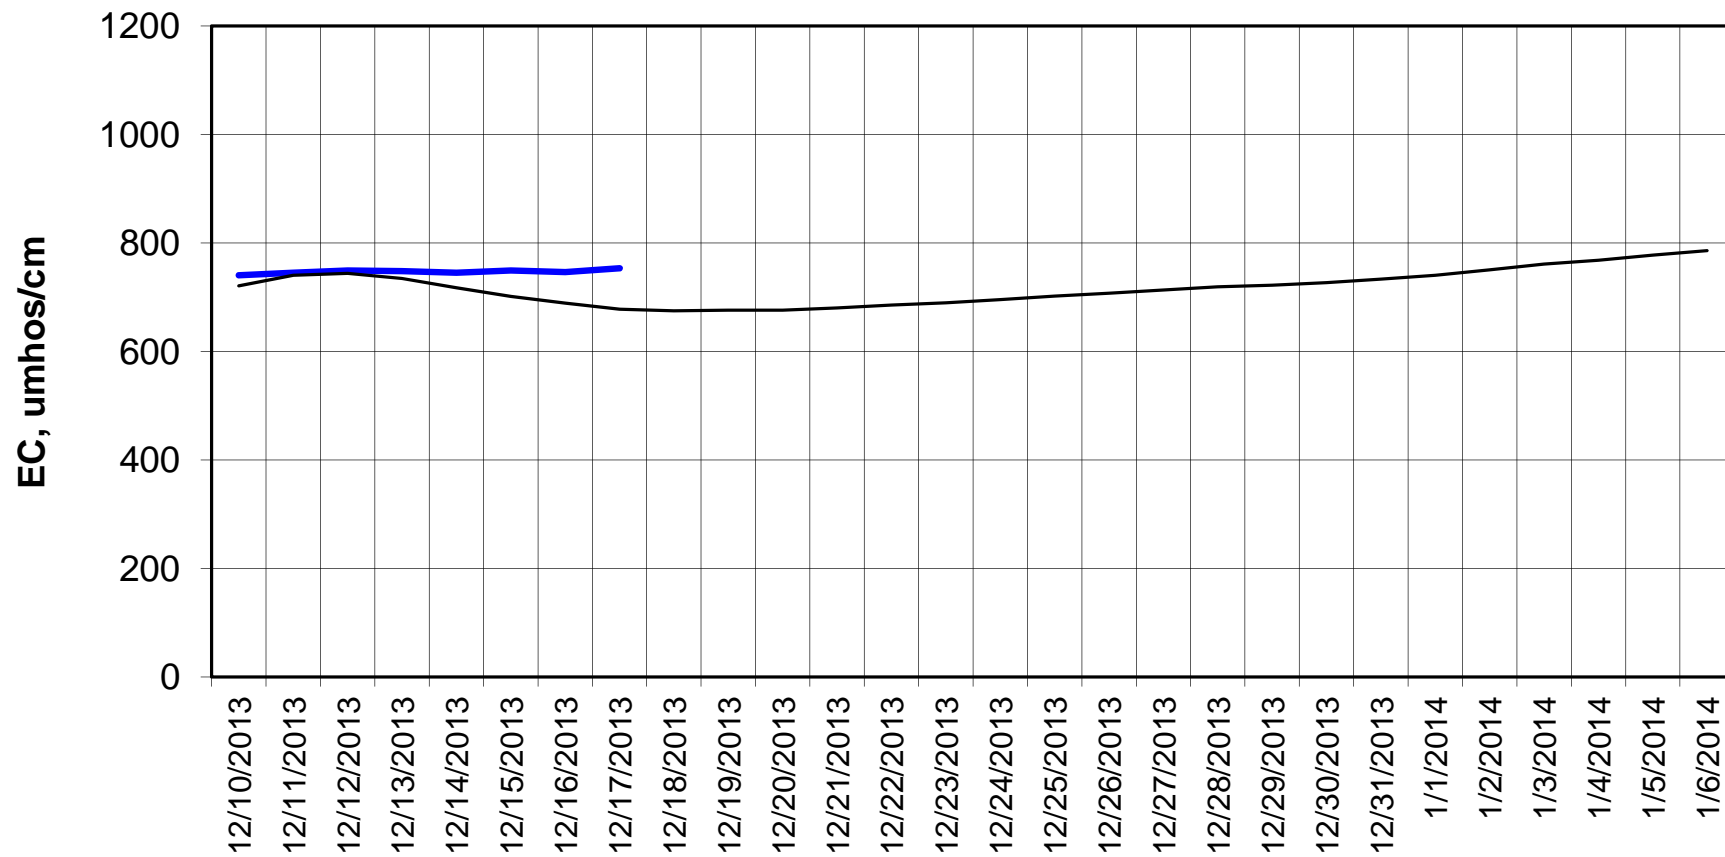

### Forecasted Daily EC @ Holland Ct

Forecast Period 12/17/2013 thru 1/6/2014

### Adjusted Forecasted Daily EC @ Old River near Middle River

Hist EC

Base Run

### Adjusted Forecasted Daily EC @ San Joaquin River at Brandt Bridge

Forecast Period 12/17/2013 thru 1/6/2014

### Adjusted Forecasted Daily EC @ Old River at Tracy Road

Forecast Period 12/17/2013 thru 1/6/2014