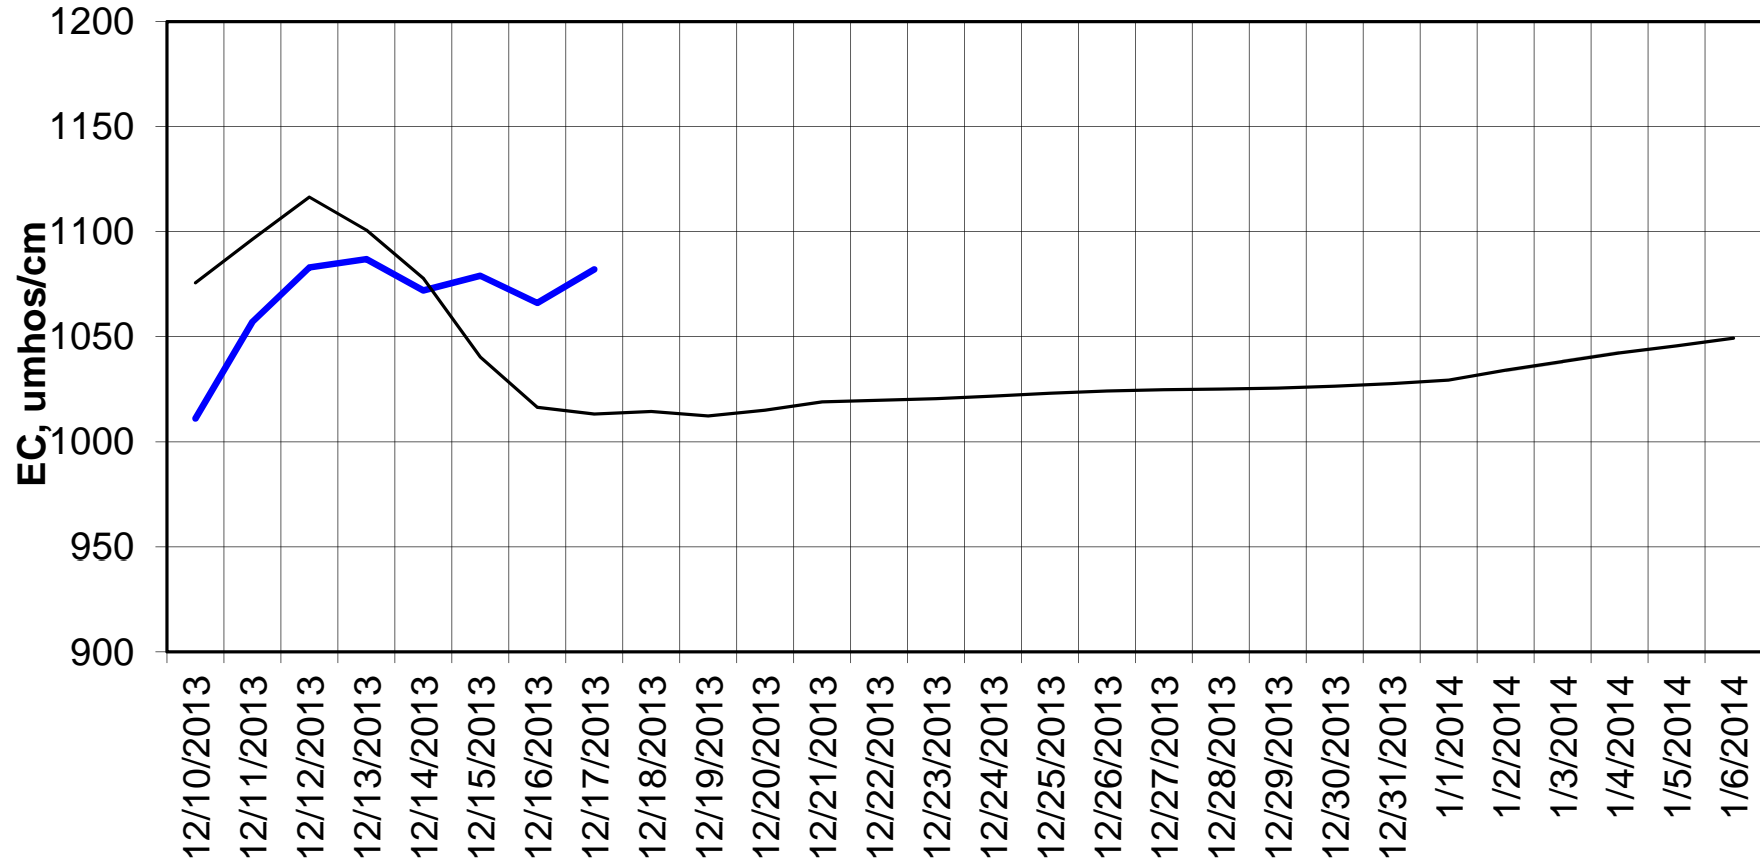

### Adjusted Forecasted Daily EC @ Old River near Middle River

Hist EC

Base Run

### Adjusted Forecasted Daily EC @ San Joaquin River at Brandt Bridge

Forecast Period 12/17/2013 thru 1/6/2014

### Adjusted Forecasted Daily EC @ Old River at Tracy Road

Forecast Period 12/17/2013 thru 1/6/2014