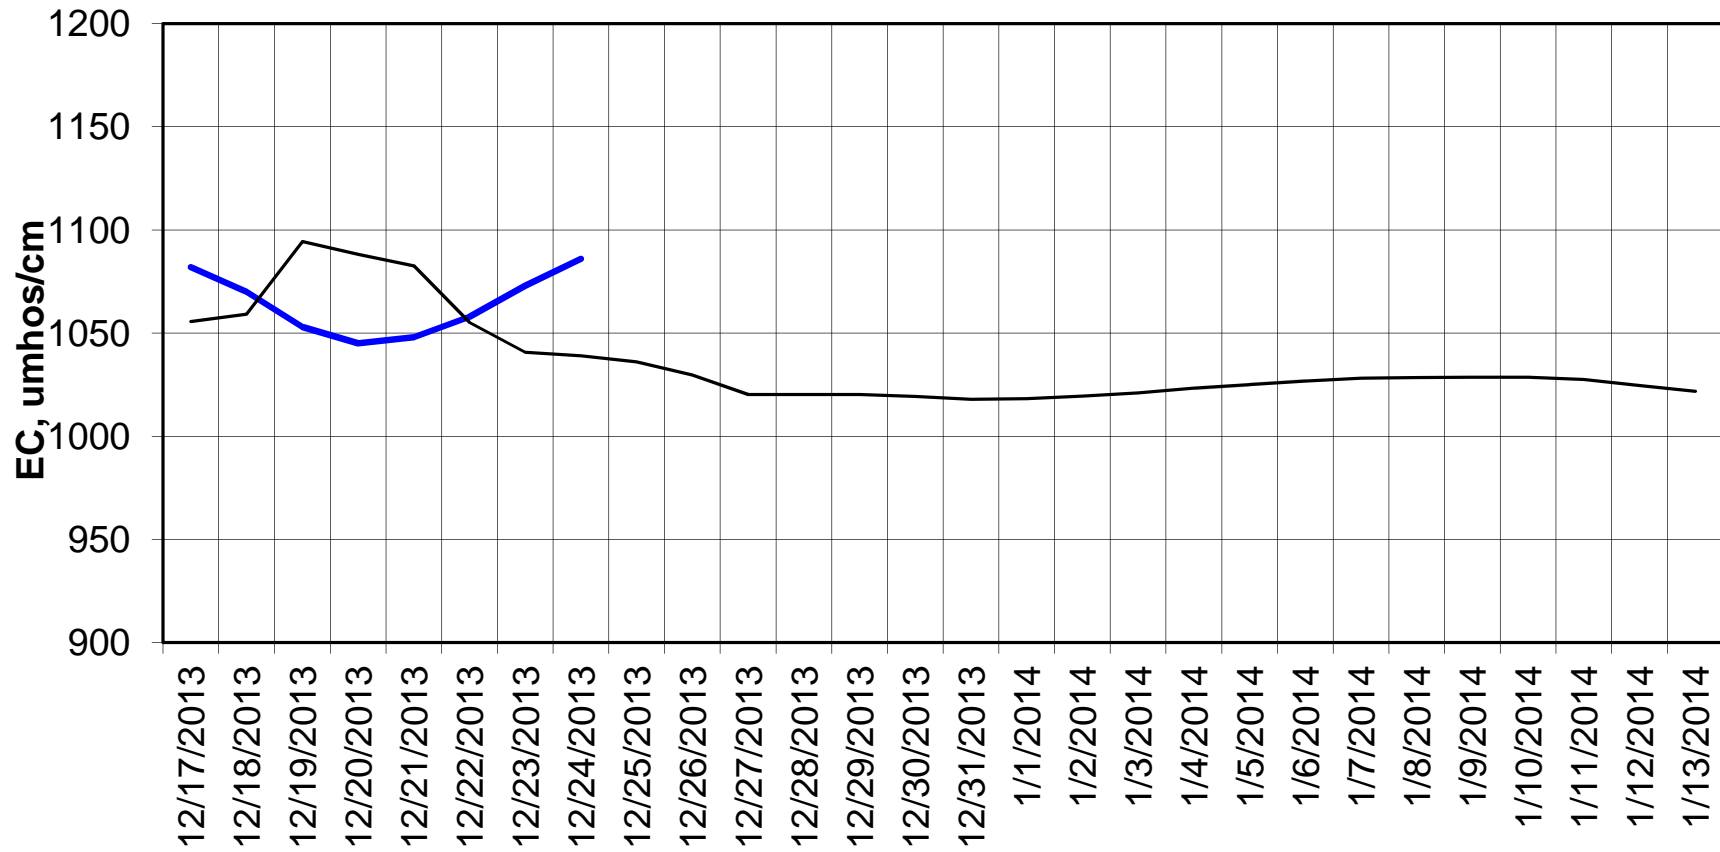

Forecasted Daily EC @ Holland Ct

Forecast Period 12/24/2013 thru 1/13/2014

Adjusted Forecasted Daily EC @ Old River near Middle River

Forecast Period 12/24/2013 thru 1/13/2014

Adjusted Forecasted Daily EC @ San Joaquin River at Brandt Bridge

Forecast Period 12/24/2013 thru 1/13/2014

Adjusted Forecasted Daily EC @ Old River at Tracy Road

Forecast Period 12/24/2013 thru 1/13/2014

Forecasted Daily EC @ Jersey Point

Forecast Period 12/24/2013 thru 1/13/2014

Forecasted Daily EC @ Bethel

Forecast Period 12/24/2013 thru 1/13/2014