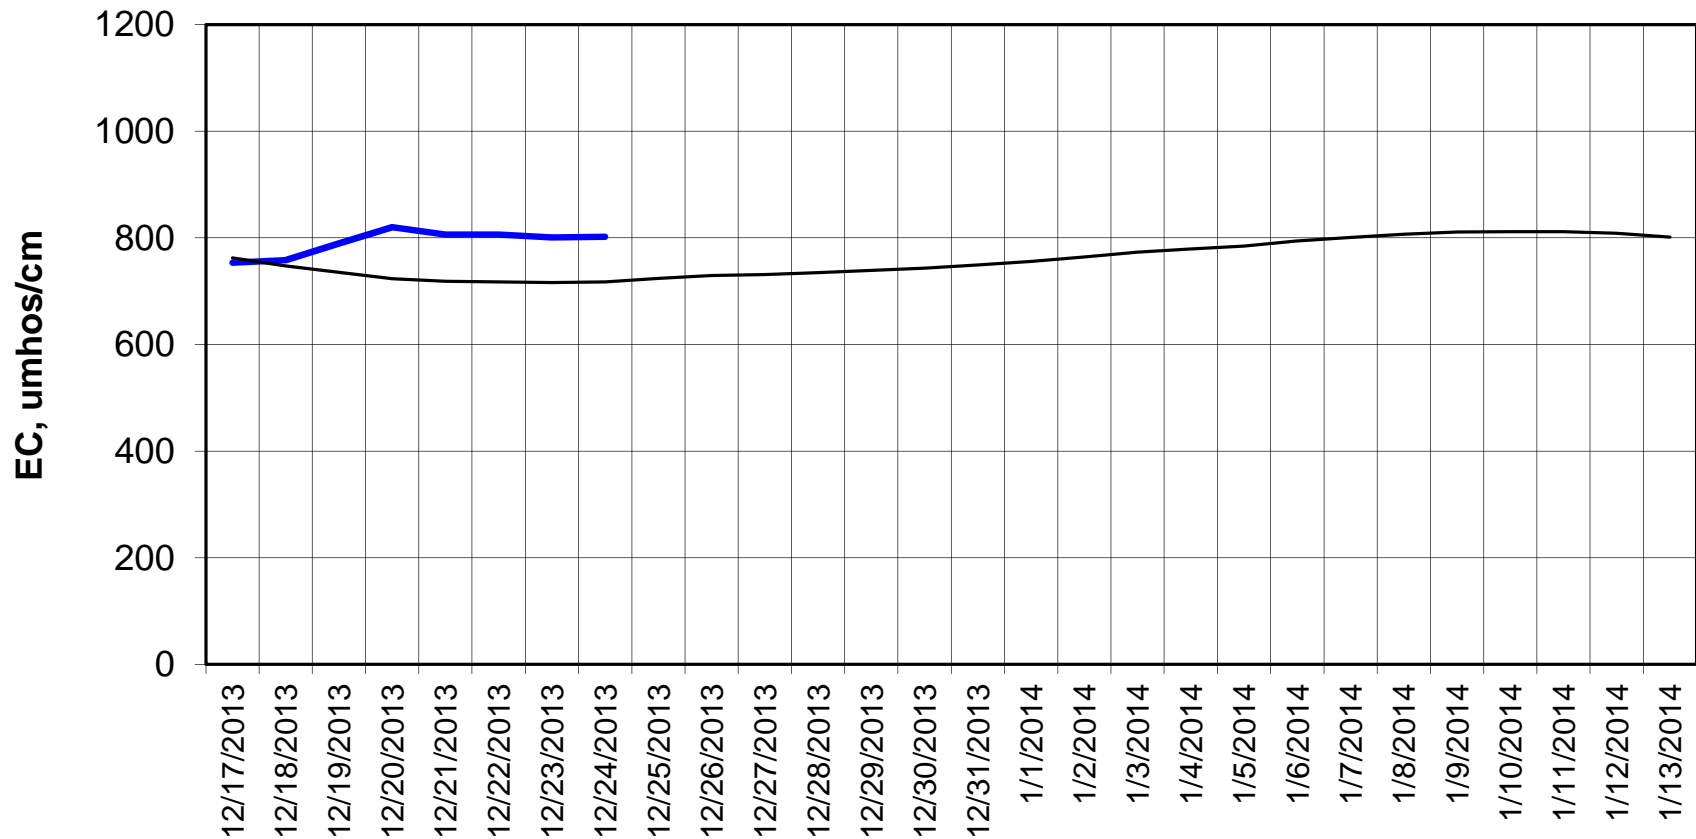

Forecasted Daily EC @ Holland Ct

Forecast Period 12/24/2013 thru 1/13/2014

Adjusted Forecasted Daily EC @ Old River near Middle River

Forecast Period 12/24/2013 thru 1/13/2014

Adjusted Forecasted Daily EC @ San Joaquin River at Brandt Bridge

Forecast Period 12/24/2013 thru 1/13/2014

Adjusted Forecasted Daily EC @ Old River at Tracy Road

Forecast Period 12/24/2013 thru 1/13/2014

Forecasted Daily EC @ Jersey Point

Forecast Period 12/24/2013 thru 1/13/2014

Forecasted Daily EC @ Bethel

Forecast Period 12/24/2013 thru 1/13/2014