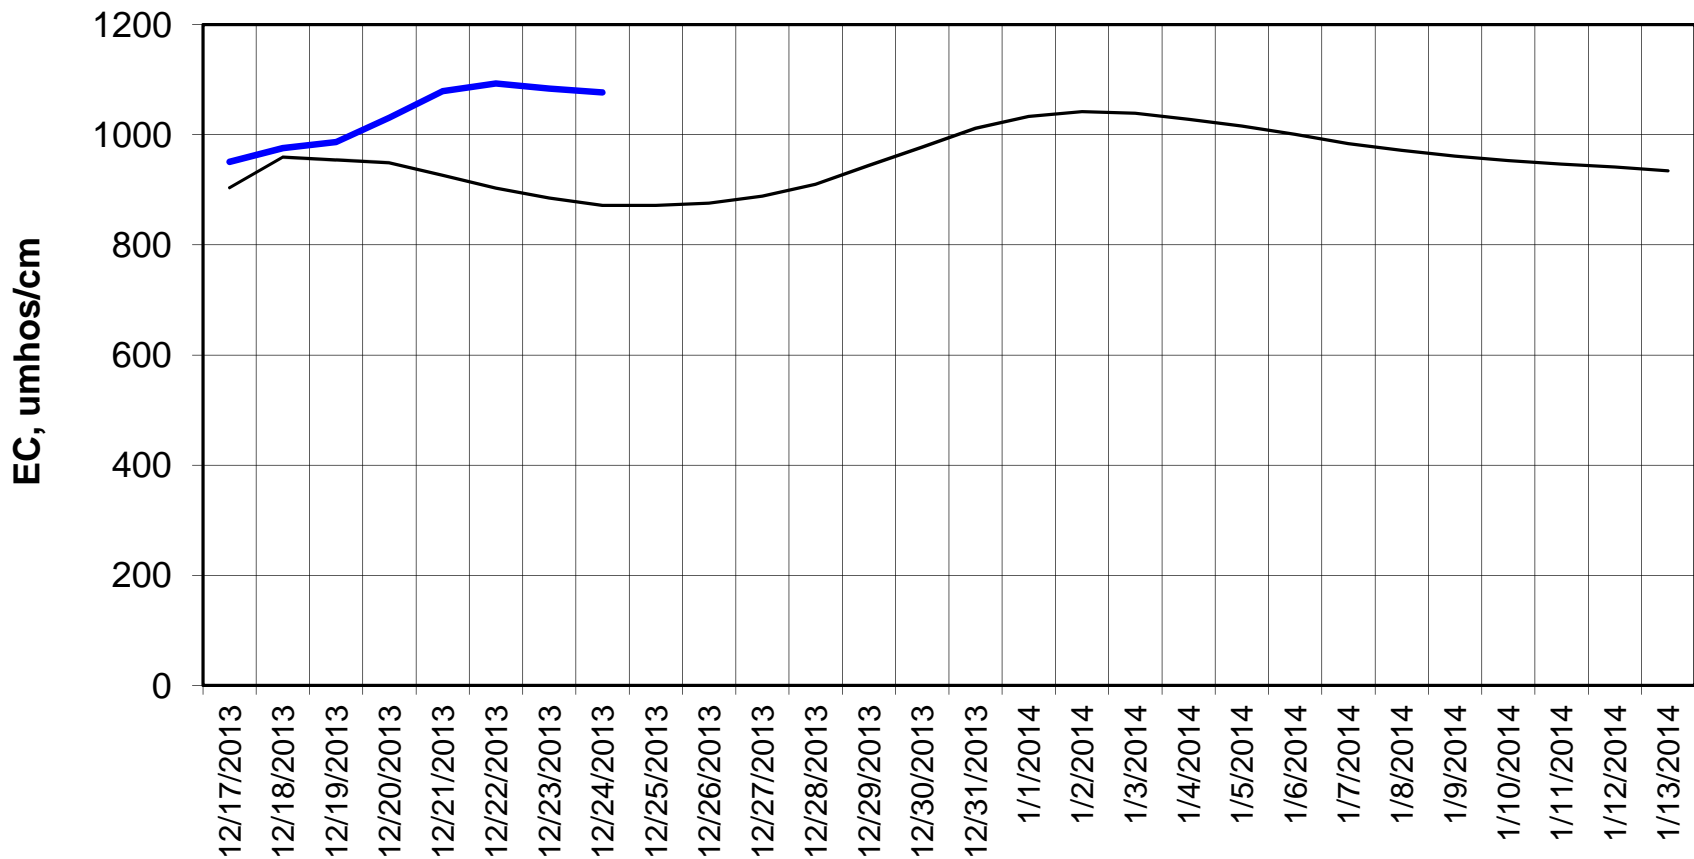

Forecast Period 12/24/2013 thru 1/13/2014

Adjusted Forecasted Daily EC @ Old River at Tracy Road

Forecast Period 12/24/2013 thru 1/13/2014

Forecasted Daily EC @ Jersey Point

Forecast Period 12/24/2013 thru 1/13/2014

Forecasted Daily EC @ Bethel

Forecast Period 12/24/2013 thru 1/13/2014