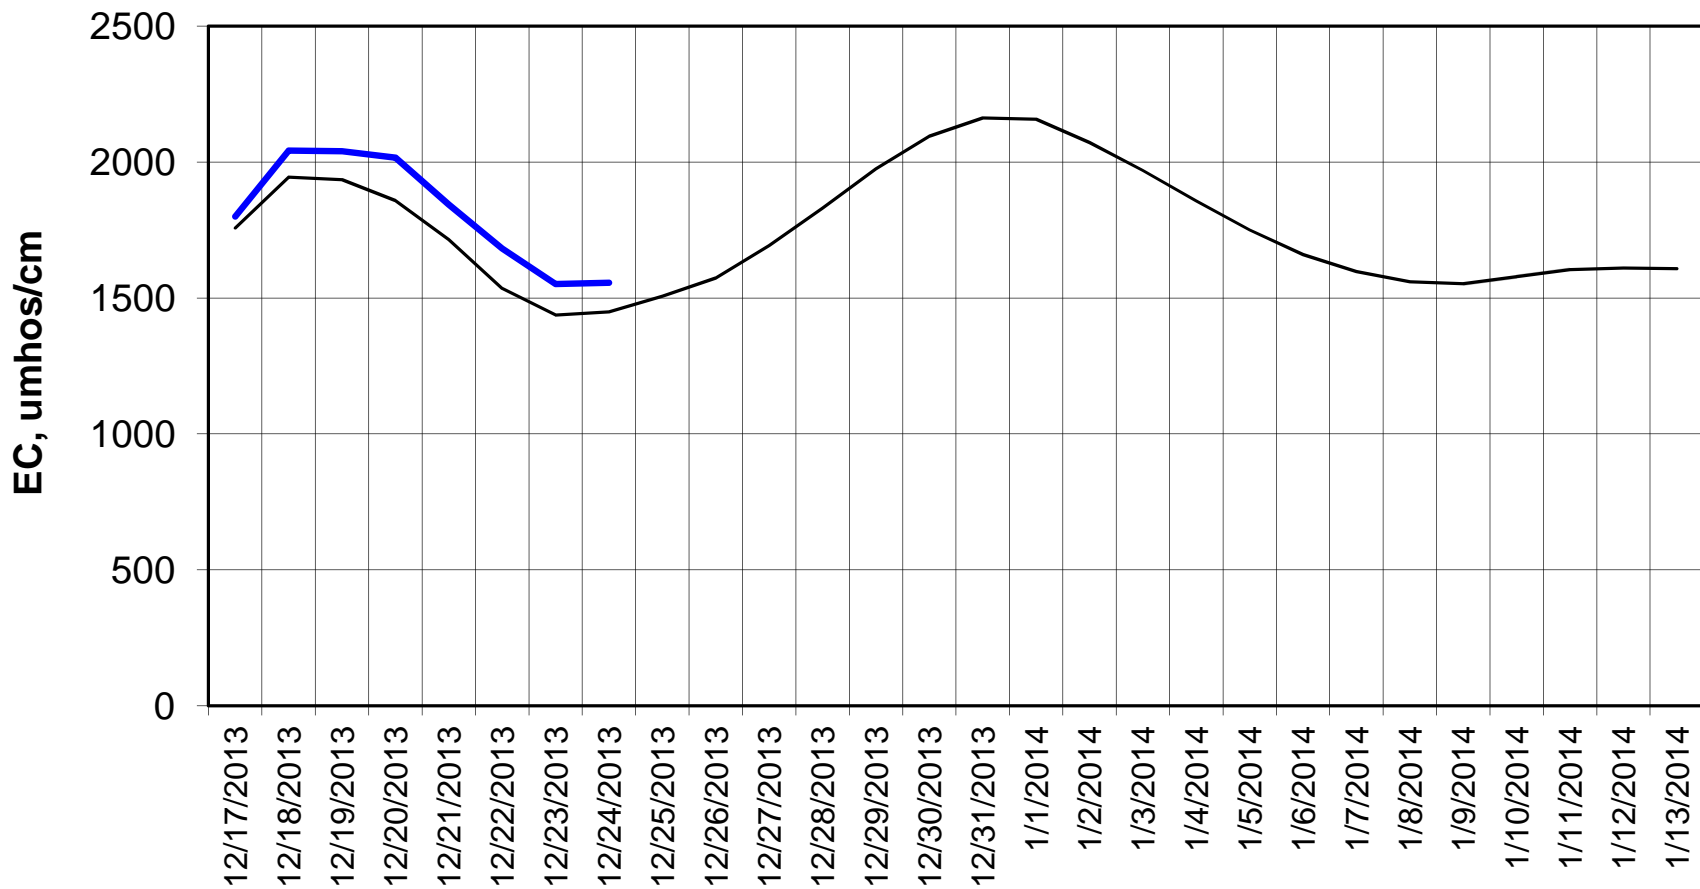

Forecast Period 12/24/2013 thru 1/13/2014

Adjusted Forecasted Daily EC @ Old River at Tracy Road

Forecast Period 12/24/2013 thru 1/13/2014

Forecasted Daily EC @ Jersey Point

Forecast Period 12/24/2013 thru 1/13/2014

Forecasted Daily EC @ Bethel

Forecast Period 12/24/2013 thru 1/13/2014