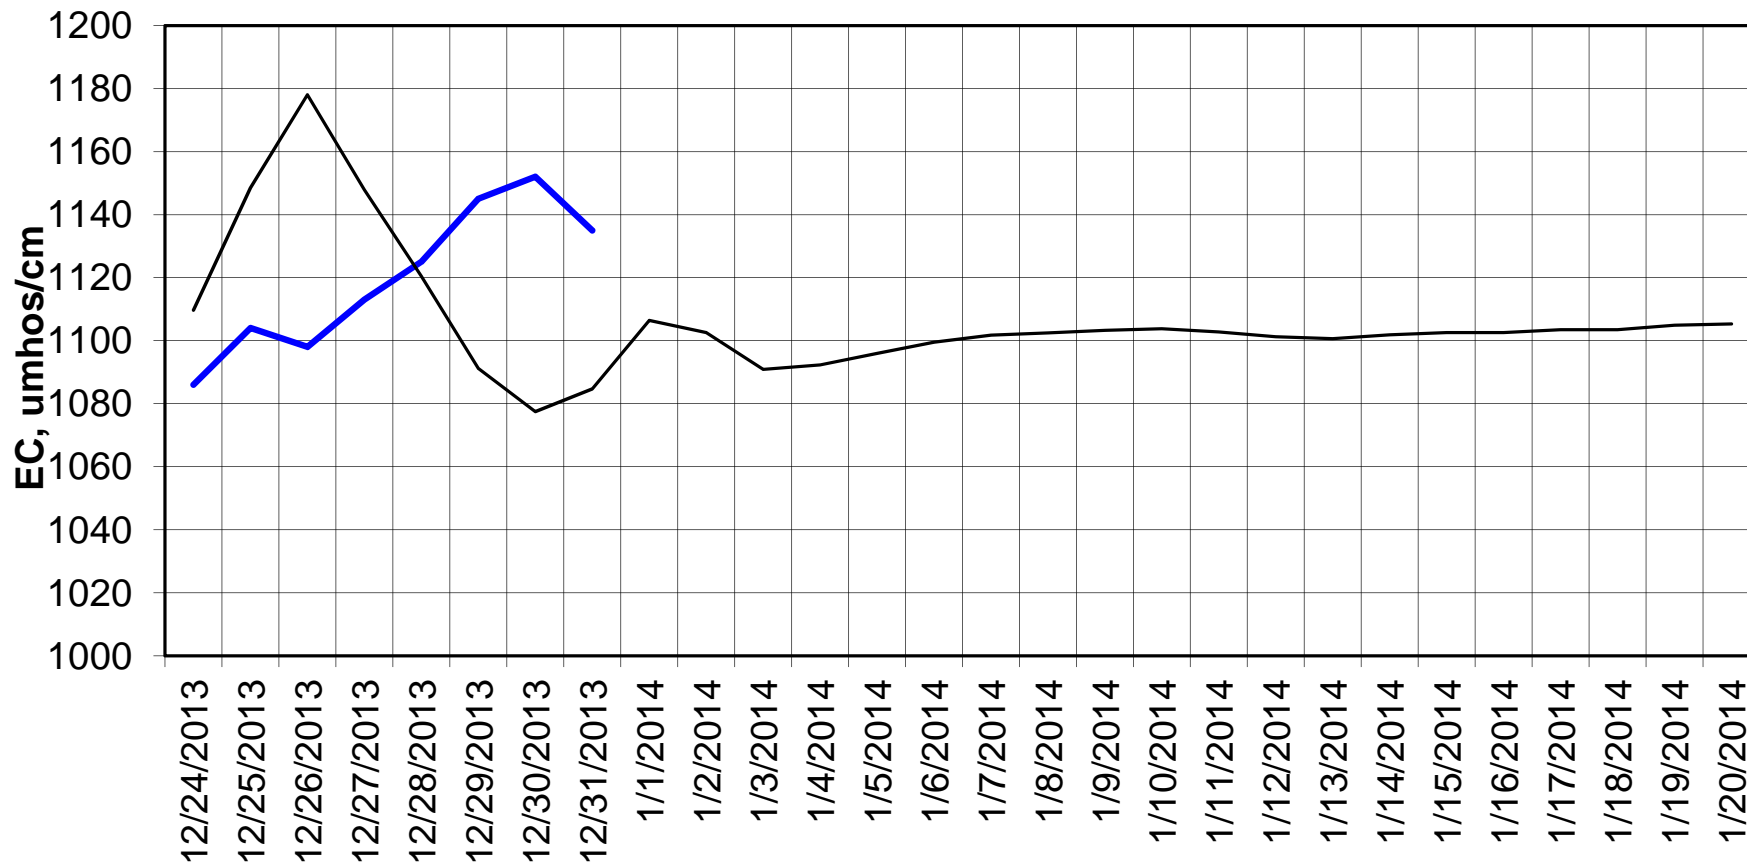

### Adjusted Forecasted Daily EC @ Old River near Middle River

Forecast Period 12/31/2013 thru 1/20/2014

### Adjusted Forecasted Daily EC @ San Joaquin River at Brandt Bridge

Forecast Period 12/31/2013 thru 1/20/2014

### Adjusted Forecasted Daily EC @ Old River at Tracy Road

Forecast Period 12/31/2013 thru 1/20/2014

### Forecasted Daily EC @ Jersey Point

Forecast Period 12/31/2013 thru 1/20/2014