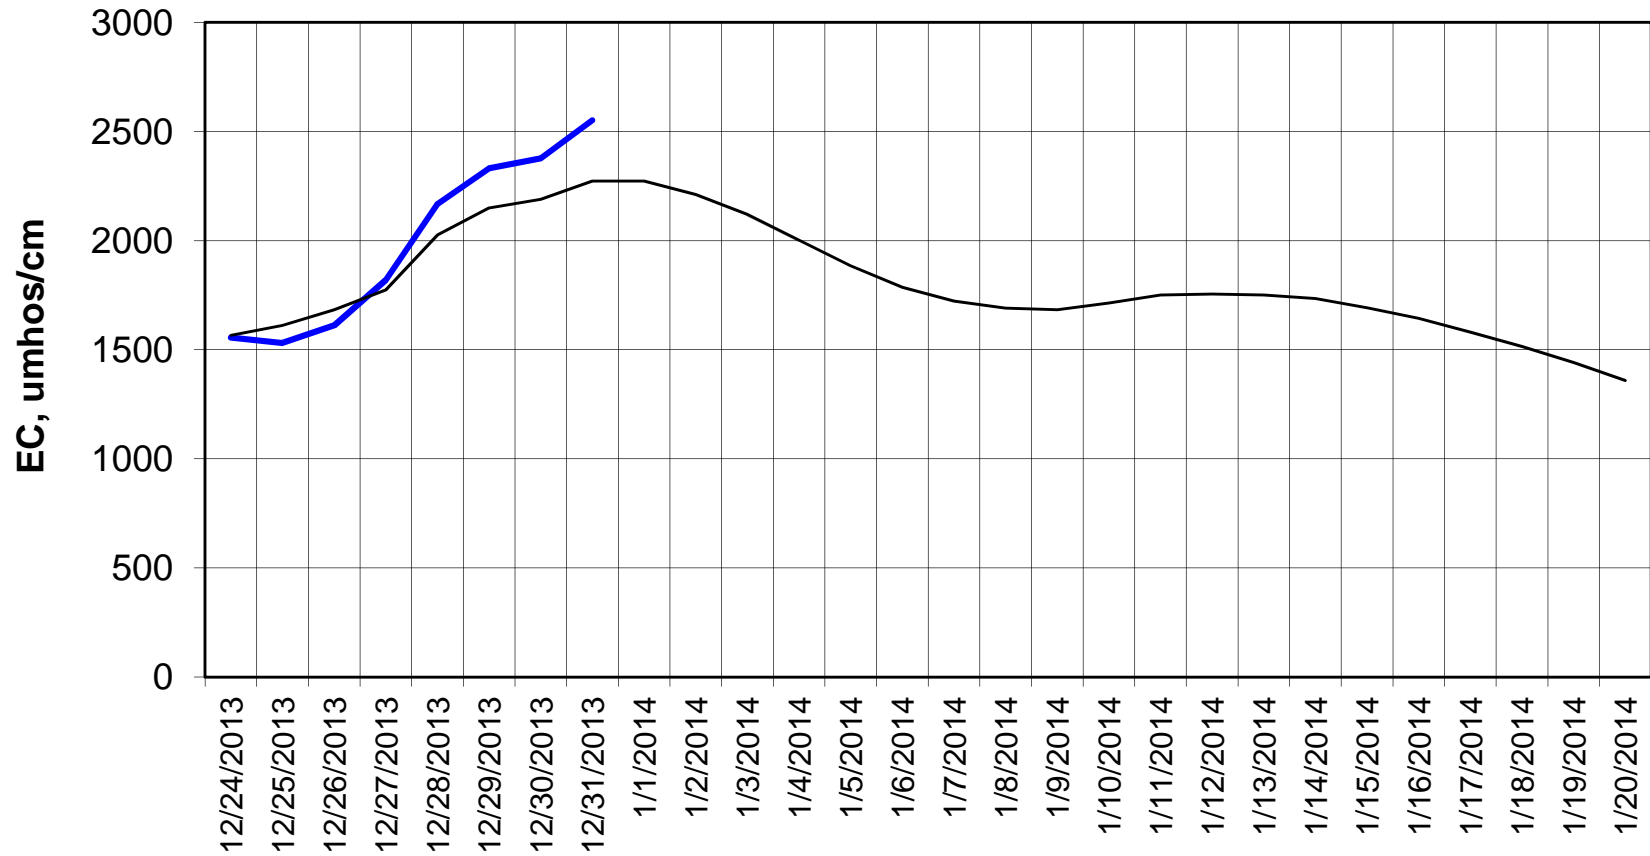

### Adjusted Forecasted Daily EC @ Old River near Middle River

Forecast Period 12/31/2013 thru 1/20/2014

### Adjusted Forecasted Daily EC @ San Joaquin River at Brandt Bridge

Forecast Period 12/31/2013 thru 1/20/2014

### Adjusted Forecasted Daily EC @ Old River at Tracy Road

Forecast Period 12/31/2013 thru 1/20/2014

### Forecasted Daily EC @ Jersey Point

Forecast Period 12/31/2013 thru 1/20/2014