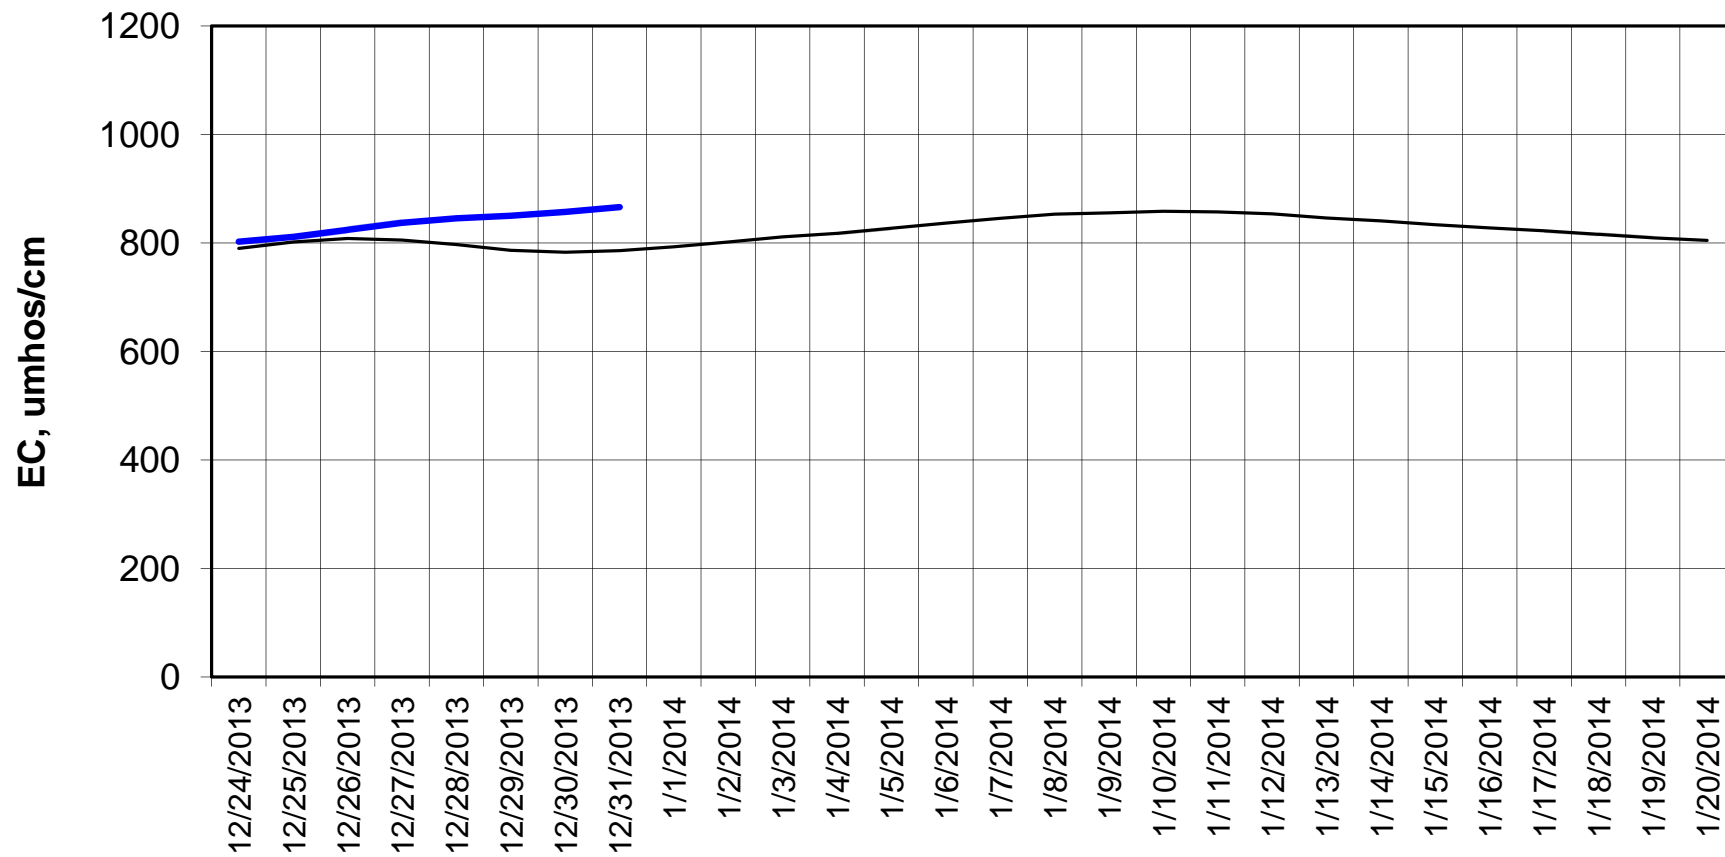

### Forecasted Daily EC @ Holland Ct

Forecast Period 12/31/2013 thru 1/20/2014

### Adjusted Forecasted Daily EC @ Old River near Middle River

Forecast Period 12/31/2013 thru 1/20/2014

### Adjusted Forecasted Daily EC @ Old River at Tracy Road

Forecast Period 12/31/2013 thru 1/20/2014

### Forecasted Daily EC @ Jersey Point

Forecast Period 12/31/2013 thru 1/20/2014