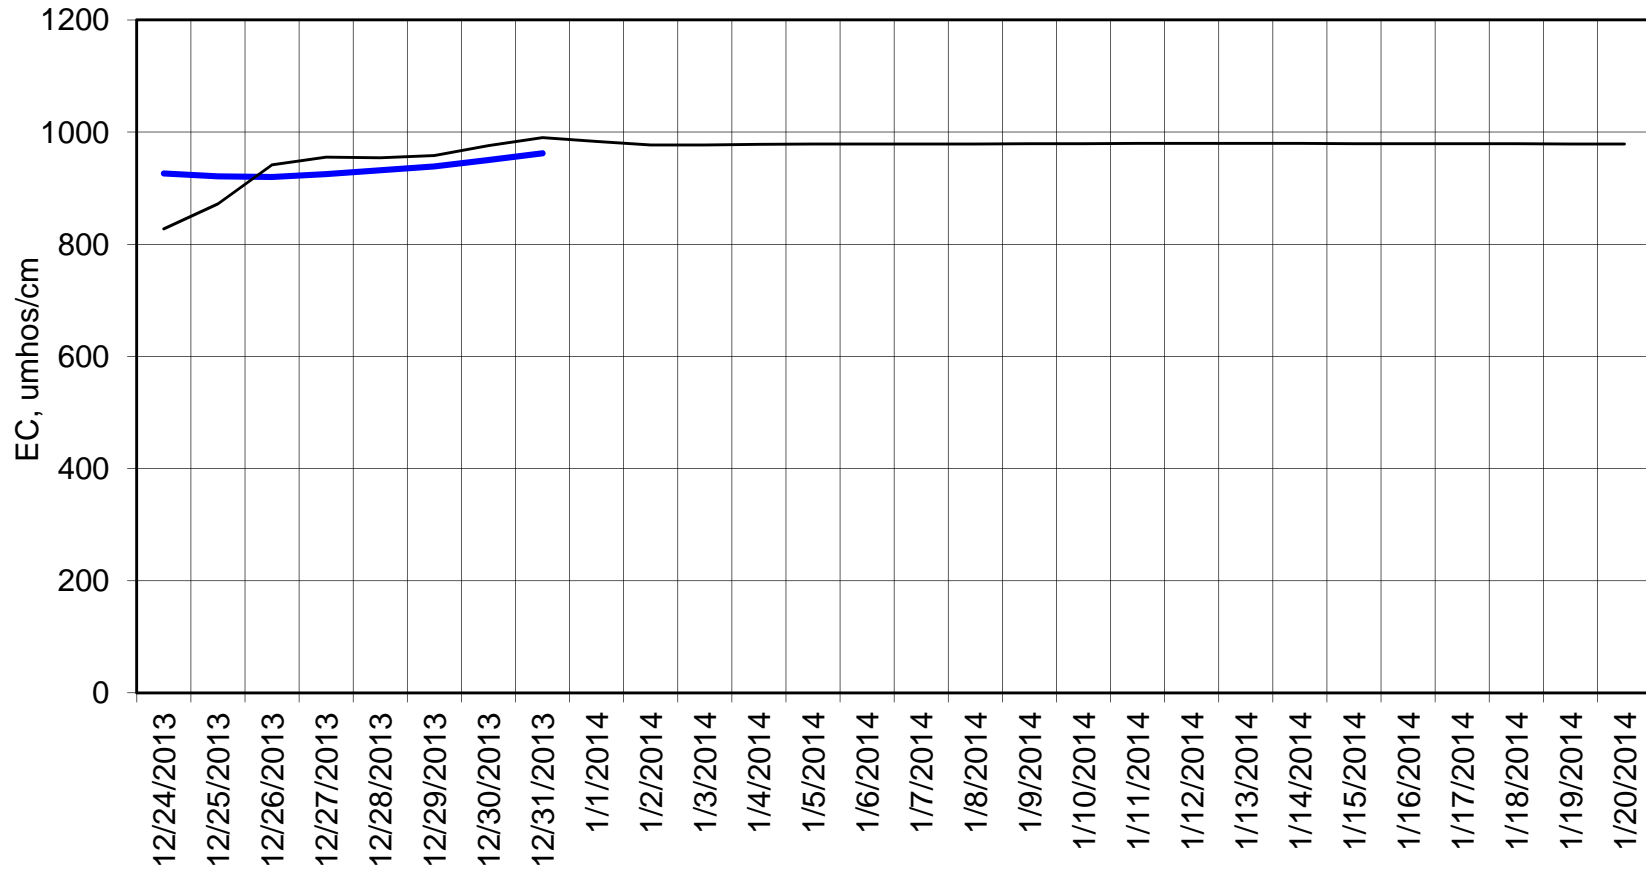

Adjusted Forecasted Daily EC @ San Joaquin River at Brandt Bridge

Forecast Period 12/31/2013 thru 1/20/2014