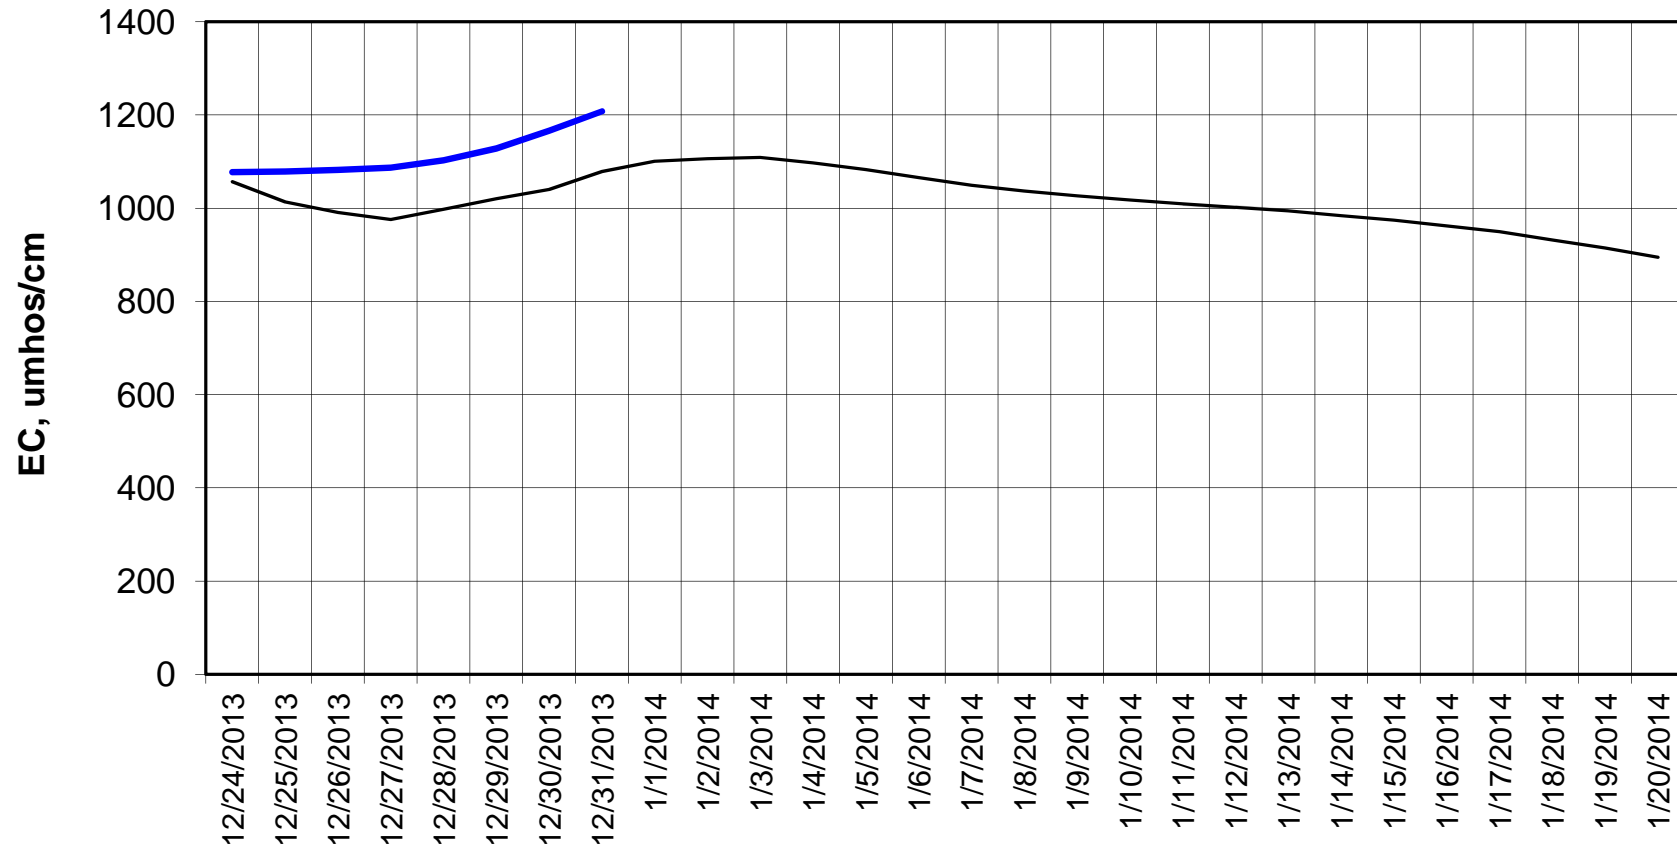

### Adjusted Forecasted Daily EC @ San Joaquin River at Brandt Bridge

Forecast Period 12/31/2013 thru 1/20/2014

### Adjusted Forecasted Daily EC @ Old River at Tracy Road

Forecast Period 12/31/2013 thru 1/20/2014

### Forecasted Daily EC @ Jersey Point

Forecast Period 12/31/2013 thru 1/20/2014

### Forecasted Daily EC @ Bethel

Forecast Period 12/31/2013 thru 1/20/2014