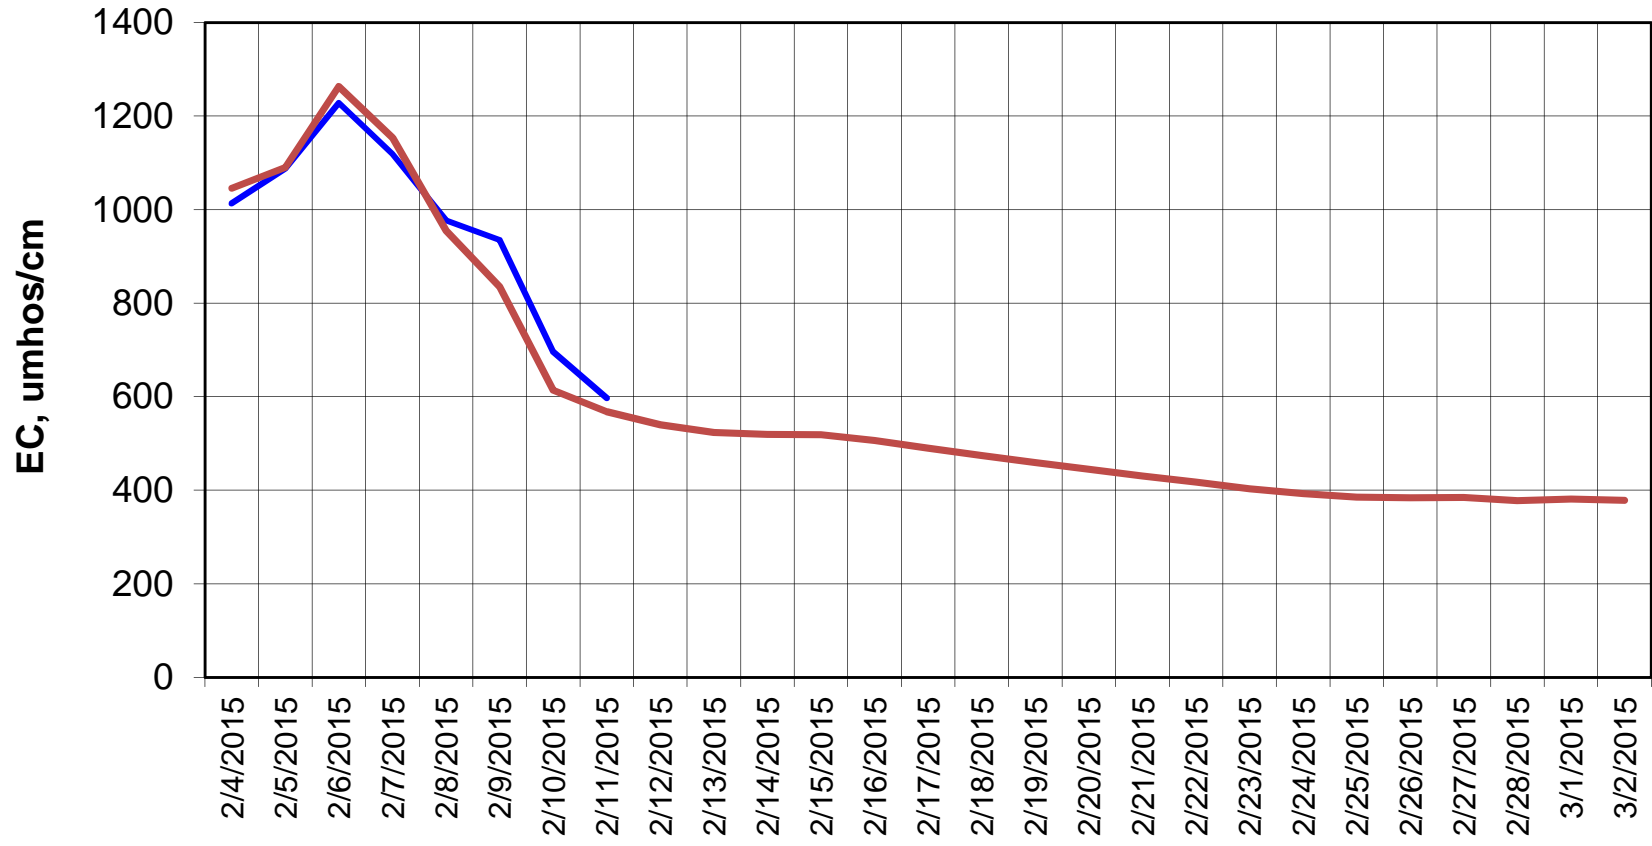

Forecast Period 2/10/2015 thru 3/2/2015

Adjusted Forecasted Daily EC @ Old River at Tracy Road

Forecast Period 2/10/2015 thru 3/2/2015

Forecasted Daily EC @ Jersey Point

Forecast Period 2/10/2015 thru 3/2/2015