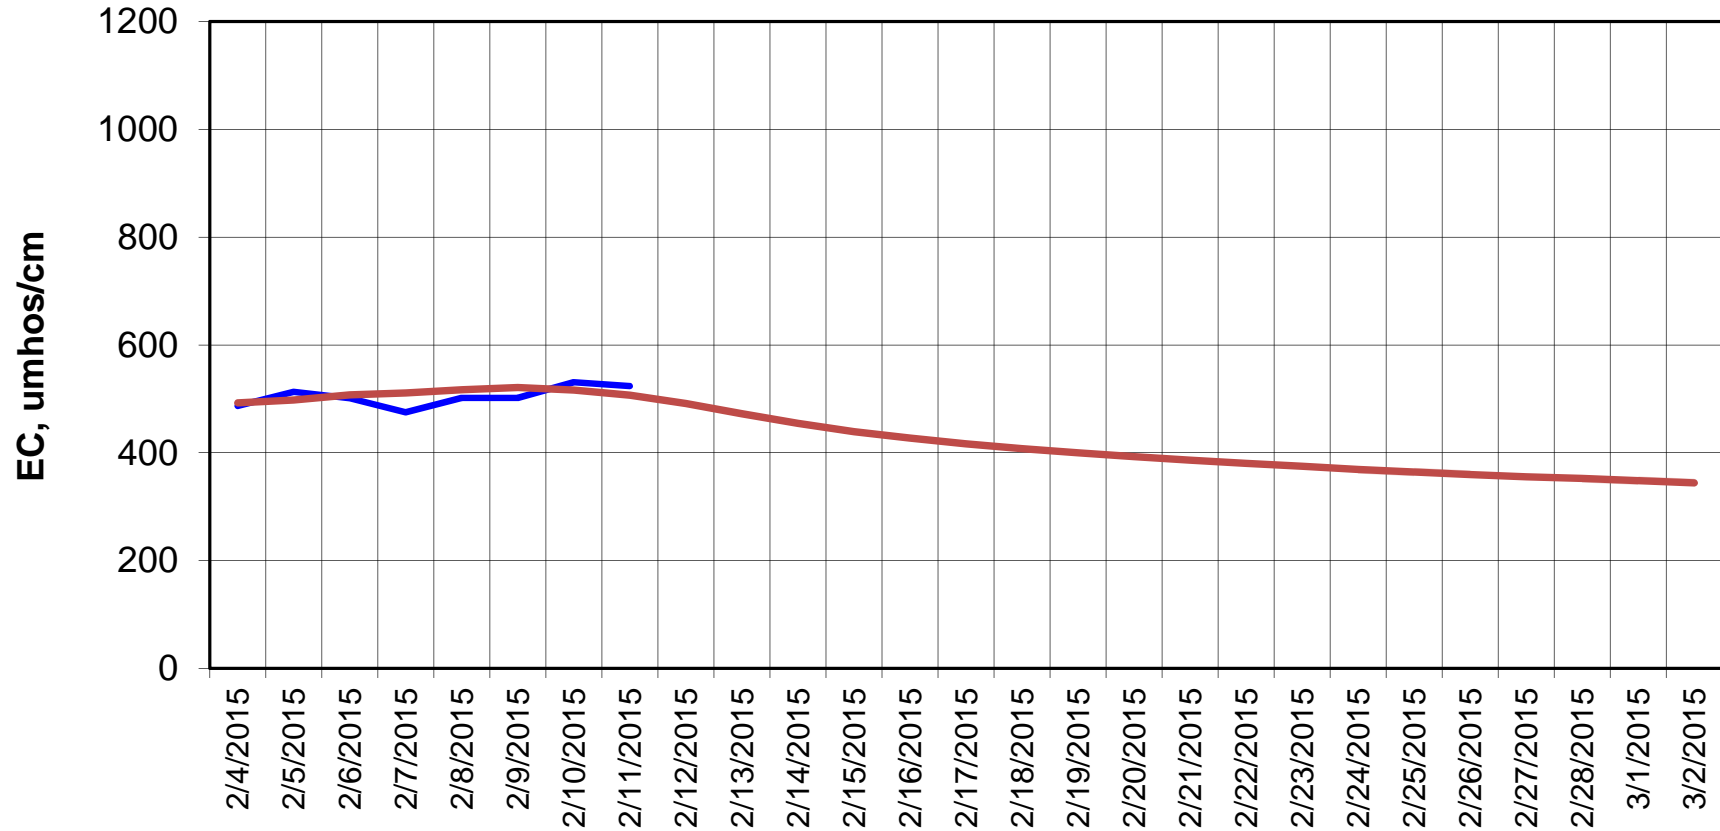

Forecasted Daily EC @ Holland Ct

Forecast Period 2/10/2015 thru 3/2/2015

Forecasted Daily EC @ Old River near Middle River

Forecast Period 2/10/2015 thru 3/2/2015

Forecasted Daily EC @ San Joaquin River at Brandt Bridge

Forecast Period 2/10/2015 thru 3/2/2015

Adjusted Forecasted Daily EC @ Old River at Tracy Road

Forecast Period 2/10/2015 thru 3/2/2015

Forecasted Daily EC @ Jersey Point

Forecast Period 2/10/2015 thru 3/2/2015