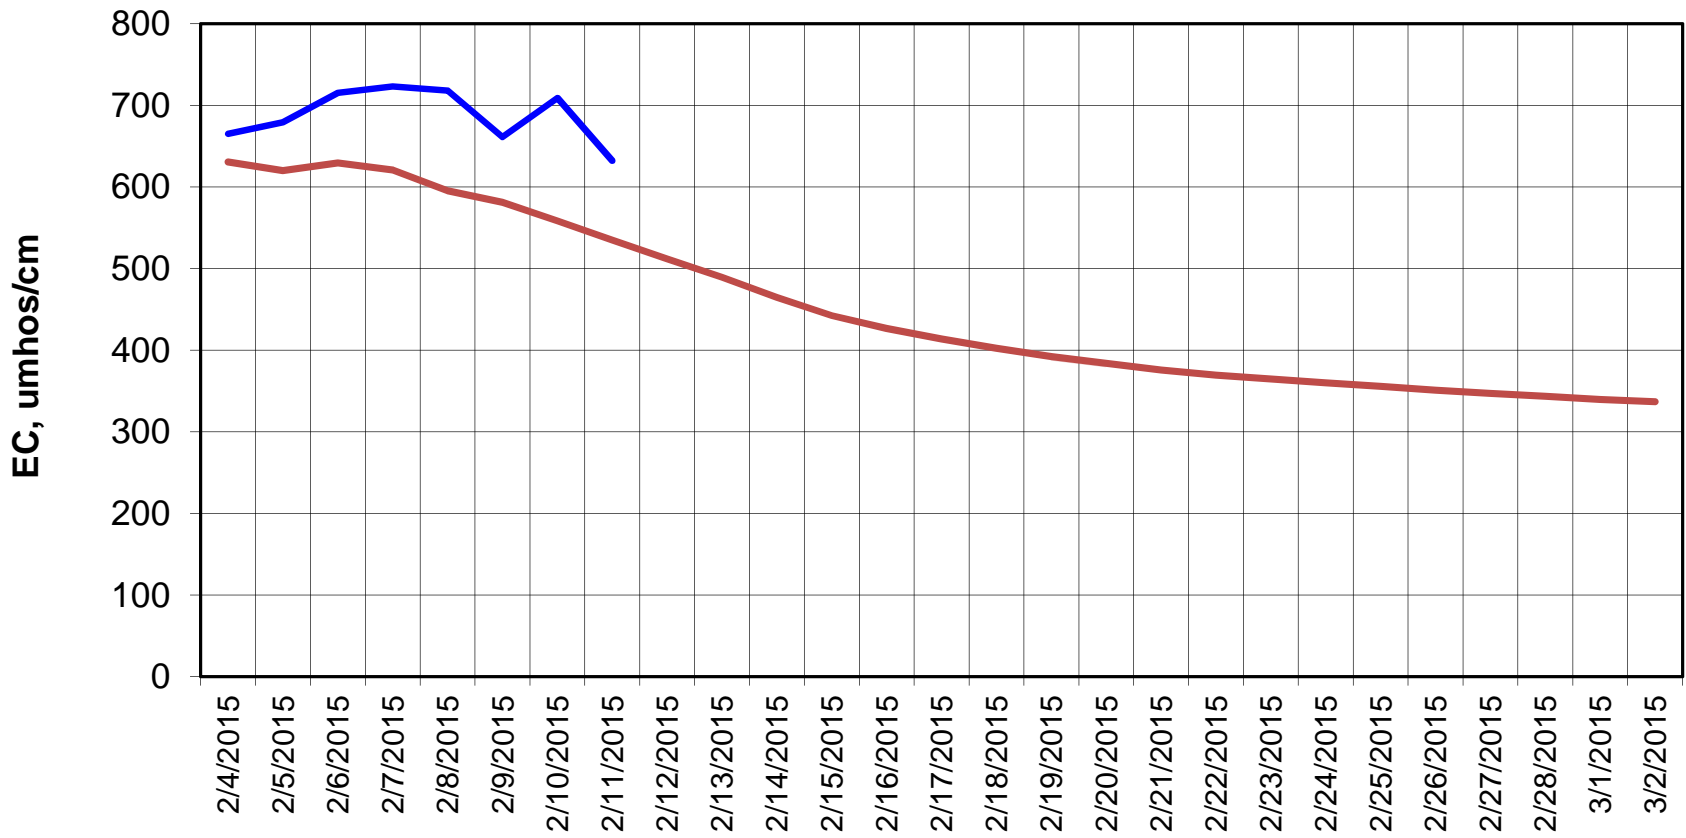

Forecasted Daily EC @ Bethel

Forecast Period 2/10/2015 thru 3/2/2015