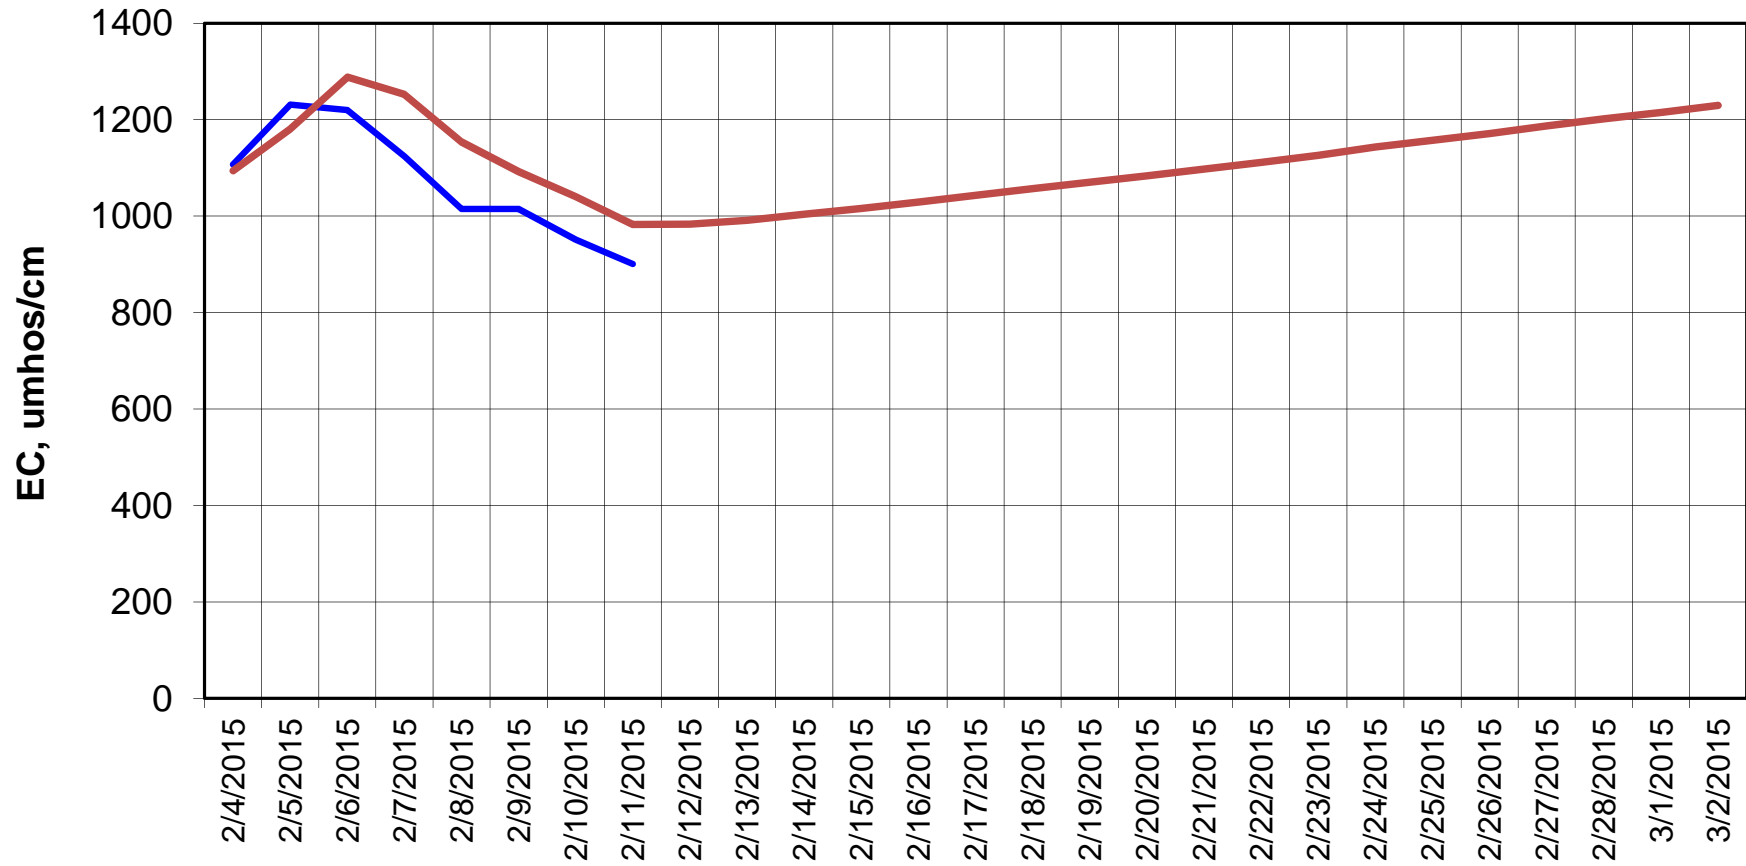

Forecasted Daily EC @ Holland Ct

Forecast Period 2/10/2015 thru 3/2/2015

Forecasted Daily EC @ Old River near Middle River

Forecast Period 2/10/2015 thru 3/2/2015

Forecasted Daily EC @ San Joaquin River at Brandt Bridge

Forecast Period 2/10/2015 thru 3/2/2015

Adjusted Forecasted Daily EC @ Old River at Tracy Road

Forecast Period 2/10/2015 thru 3/2/2015

Forecasted Daily EC @ Jersey Point

Forecast Period 2/10/2015 thru 3/2/2015