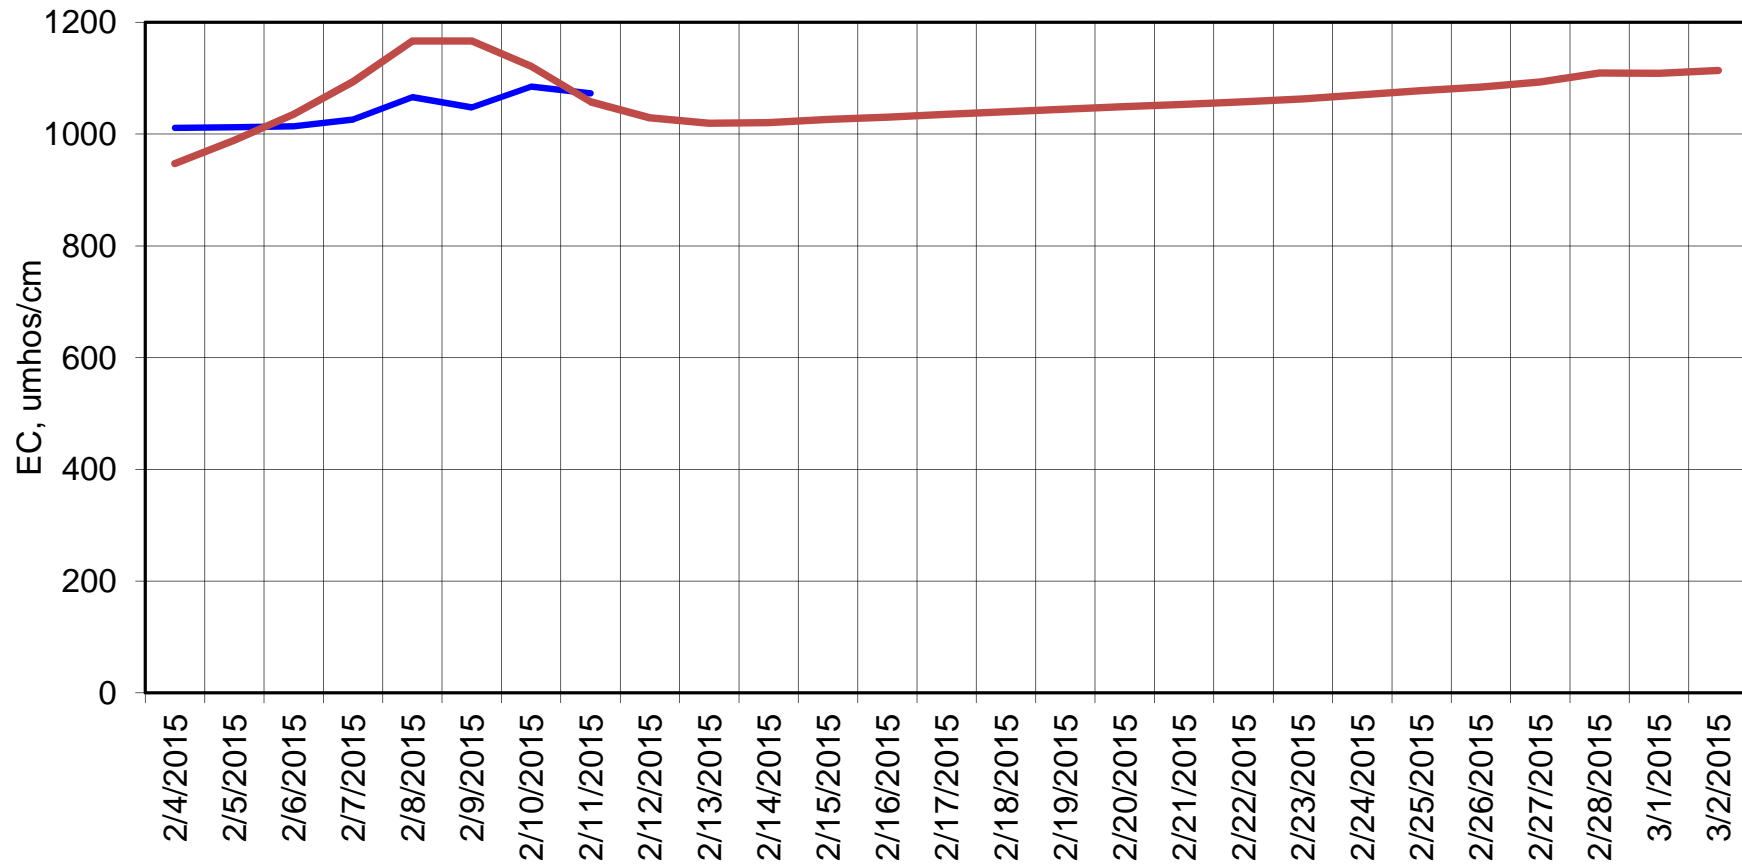

Forecasted Daily EC @ Holland Ct

Forecast Period 2/10/2015 thru 3/2/2015

Forecasted Daily EC @ Old River near Middle River

Forecast Period 2/10/2015 thru 3/2/2015

Forecasted Daily EC @ San Joaquin River at Brandt Bridge

Forecast Period 2/10/2015 thru 3/2/2015

Adjusted Forecasted Daily EC @ Old River at Tracy Road

Forecast Period 2/10/2015 thru 3/2/2015

Forecasted Daily EC @ Jersey Point

Forecast Period 2/10/2015 thru 3/2/2015