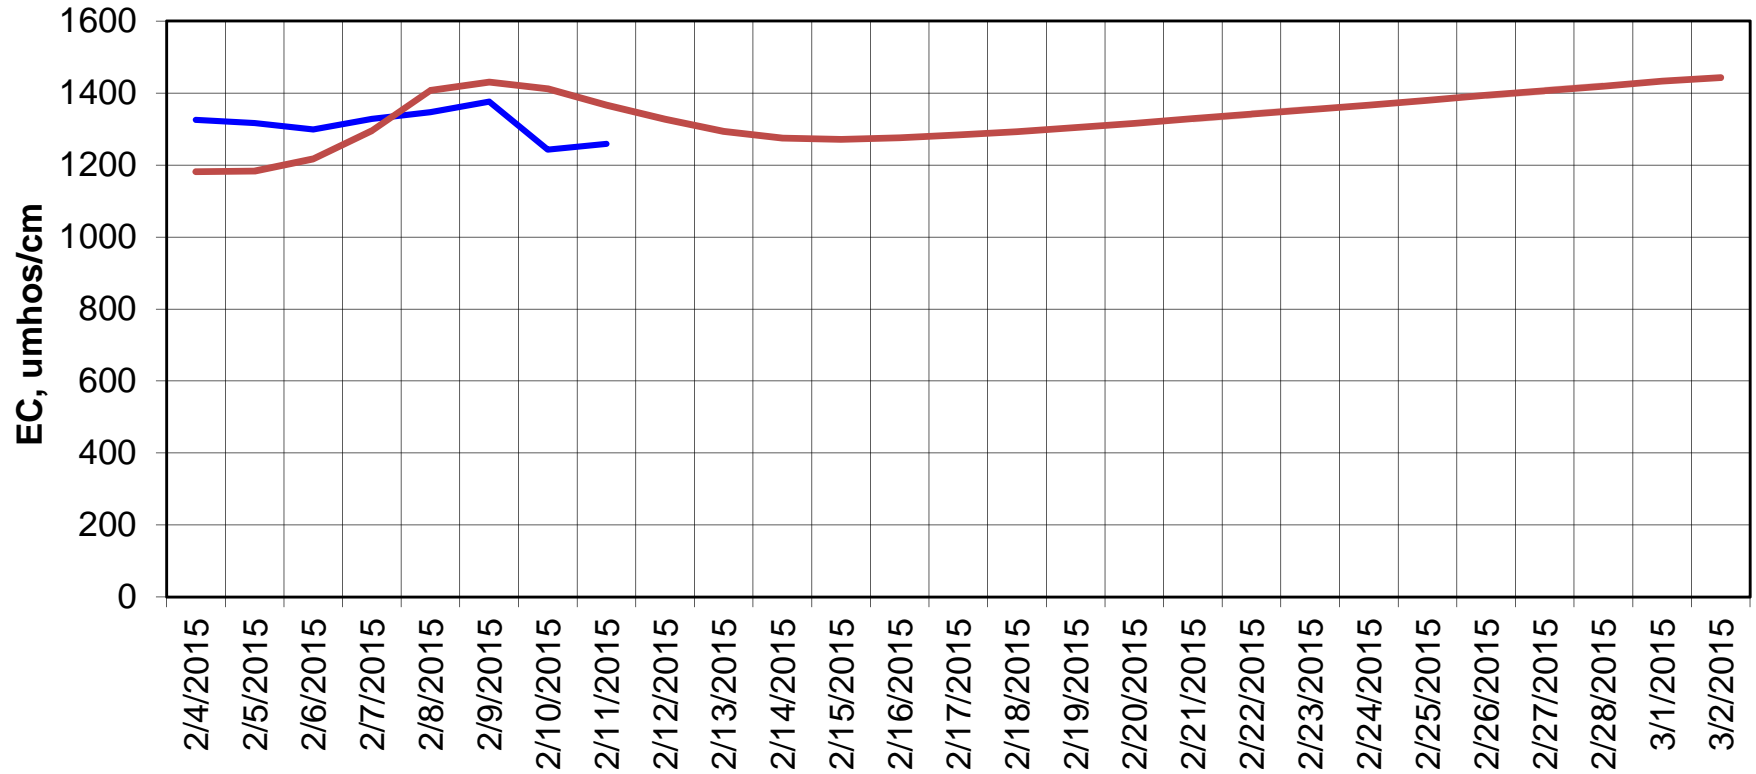

Forecasted Daily EC @ Holland Ct

Forecast Period 2/10/2015 thru 3/2/2015

Forecasted Daily EC @ Old River near Middle River

Forecast Period 2/10/2015 thru 3/2/2015

Forecasted Daily EC @ San Joaquin River at Brandt Bridge

Forecast Period 2/10/2015 thru 3/2/2015

Adjusted Forecasted Daily EC @ Old River at Tracy Road

Forecast Period 2/10/2015 thru 3/2/2015

Forecasted Daily EC @ Jersey Point

Forecast Period 2/10/2015 thru 3/2/2015