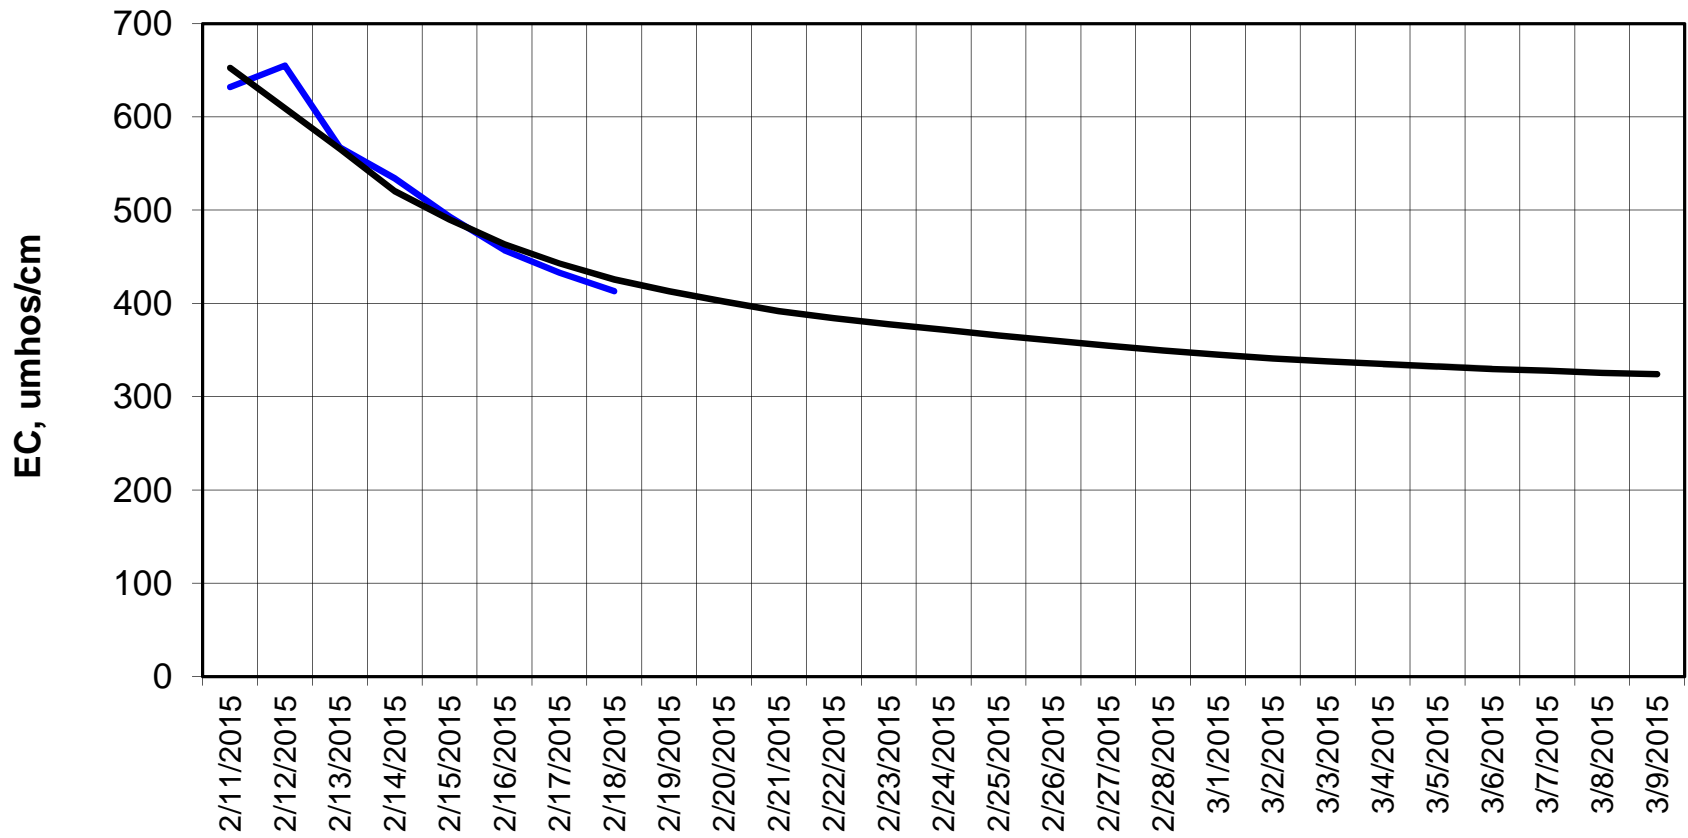

Forecasted Daily EC @ Bethel