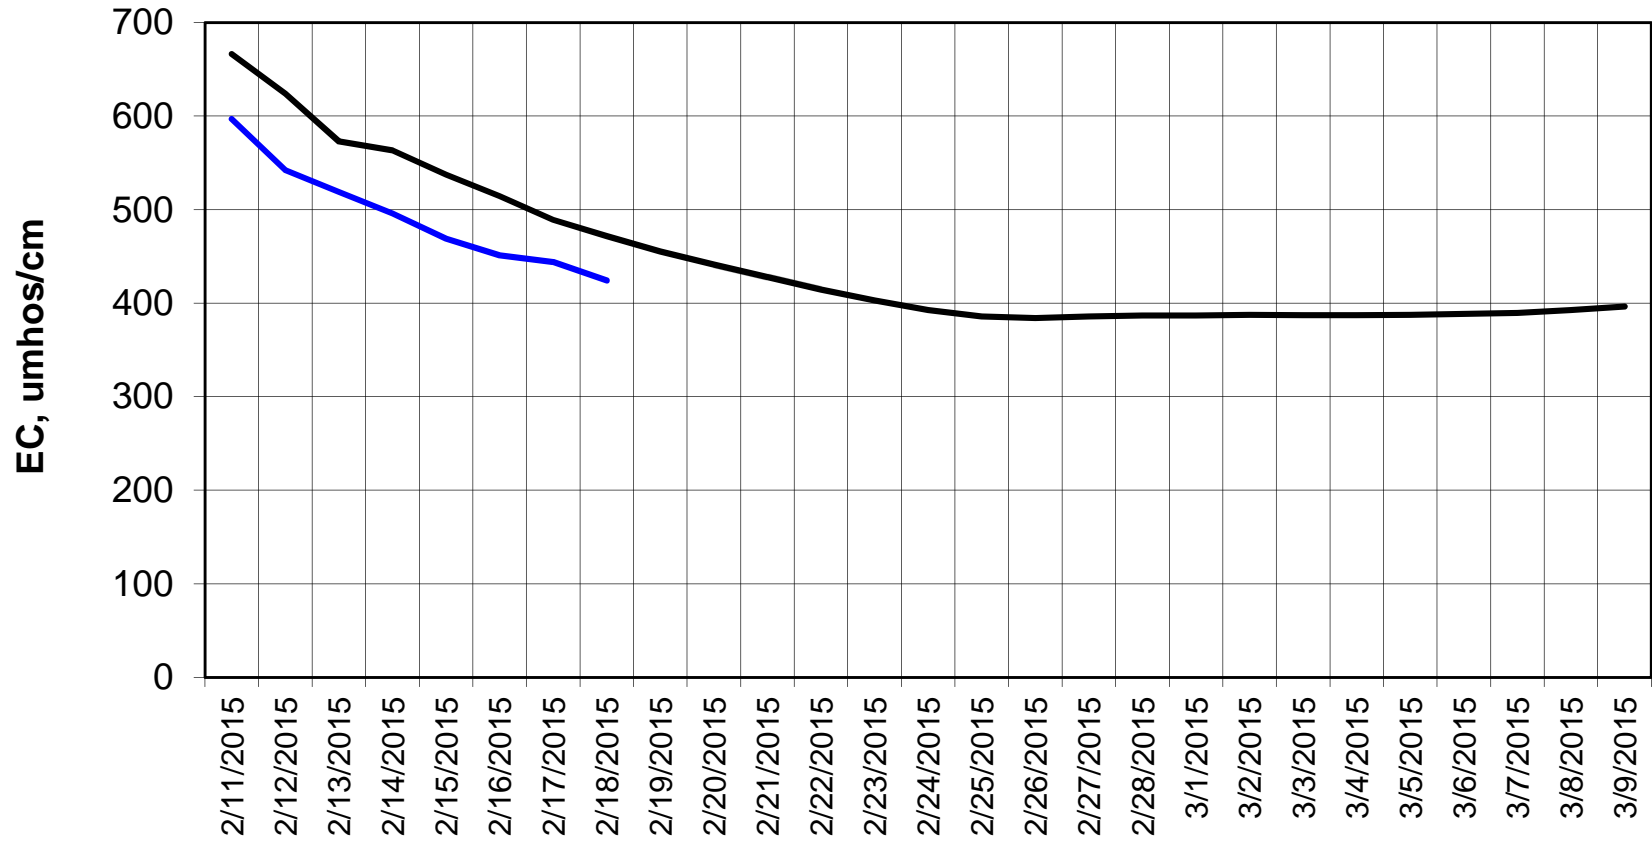

Forecast Period 2/17/2015 thru 3/9/2015

Adjusted Forecasted Daily EC @ Old River at Tracy Road

Forecast Period 2/17/2015 thru 3/9/2015

Forecasted Daily EC @ Jersey Point

Forecast Period 2/17/2015 thru 3/9/2015