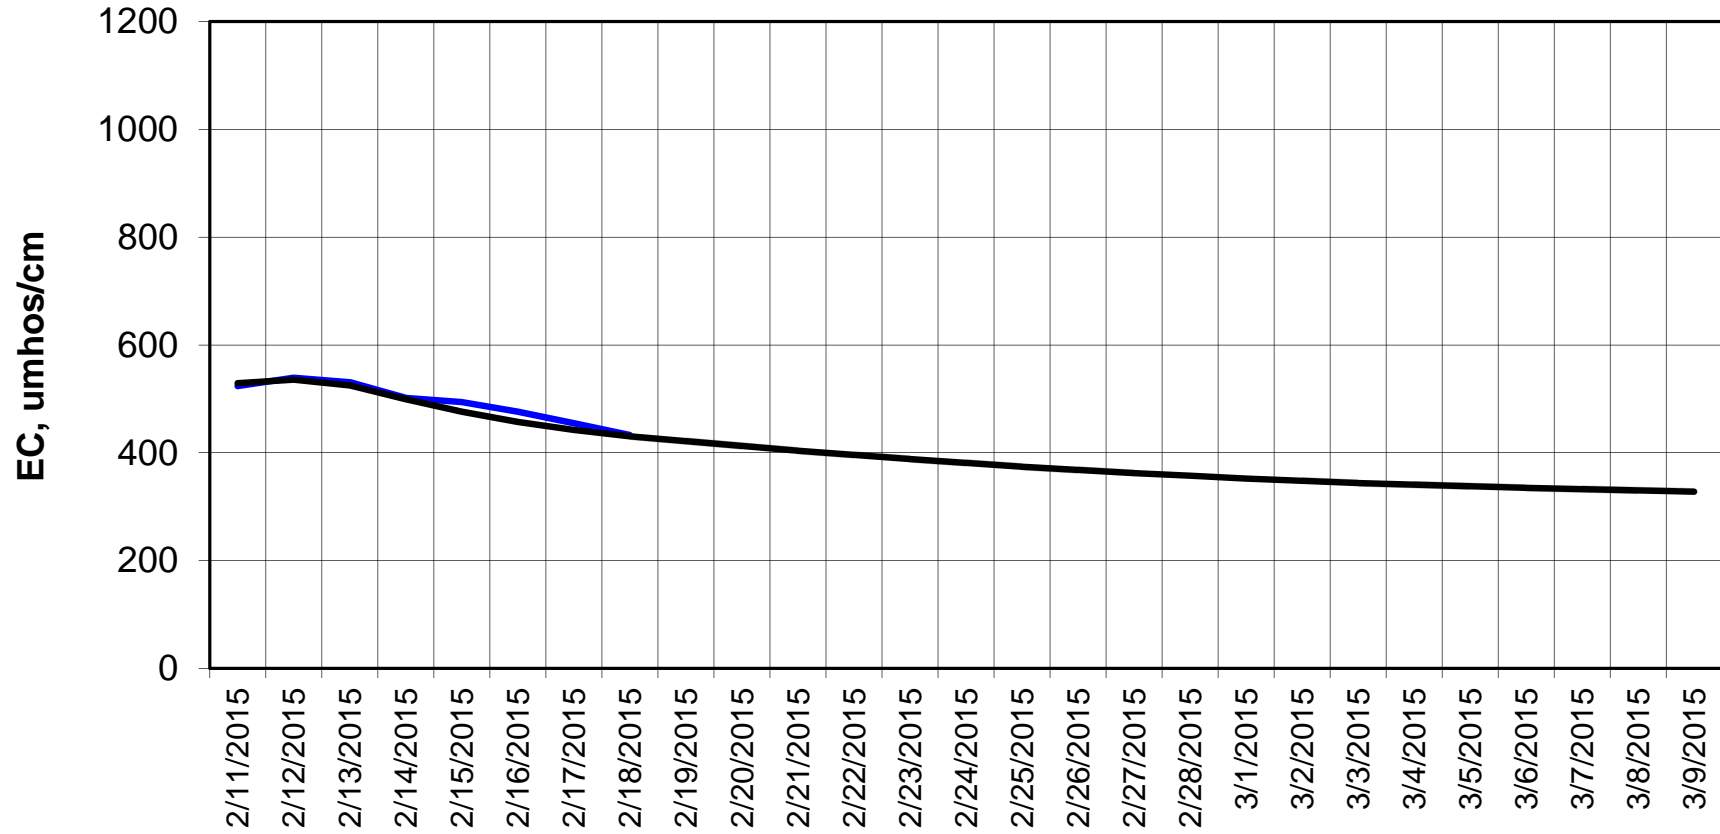

Forecasted Daily EC @ Holland Ct

Forecast Period 2/17/2015 thru 3/9/2015

Forecasted Daily EC @ Old River near Middle River

Forecast Period 2/17/2015 thru 3/9/2015

Forecasted Daily EC @ San Joaquin River at Brandt Bridge

Forecast Period 2/17/2015 thru 3/9/2015

Adjusted Forecasted Daily EC @ Old River at Tracy Road

Forecast Period 2/17/2015 thru 3/9/2015

Forecasted Daily EC @ Jersey Point

Forecast Period 2/17/2015 thru 3/9/2015