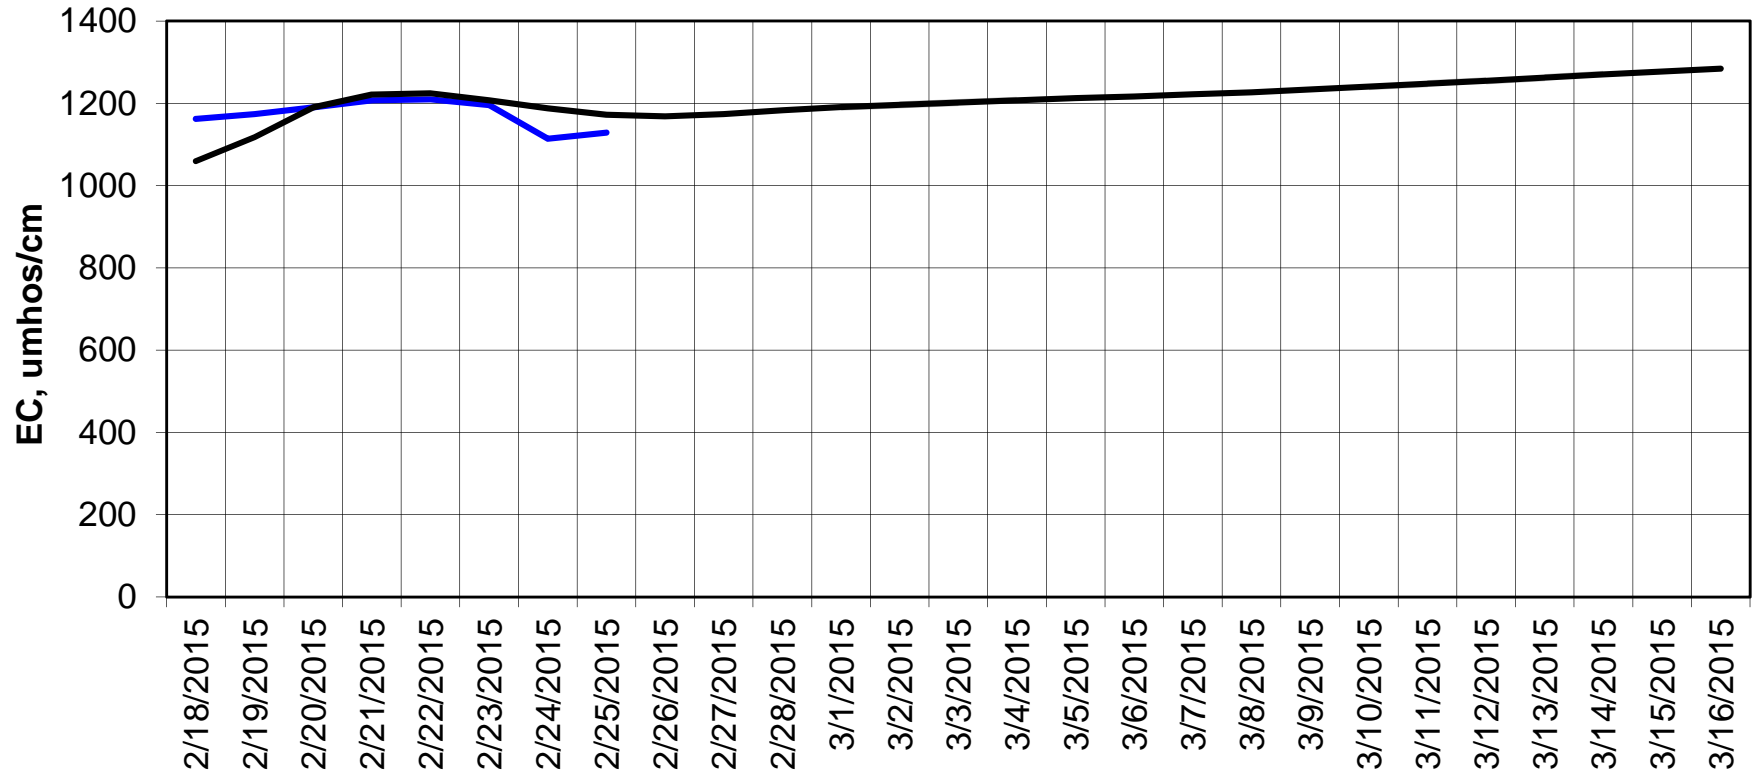

Adjusted Forecasted Daily EC @ Old River at Tracy Road

Forecast Period 2/24/2015 thru 3/16/2015