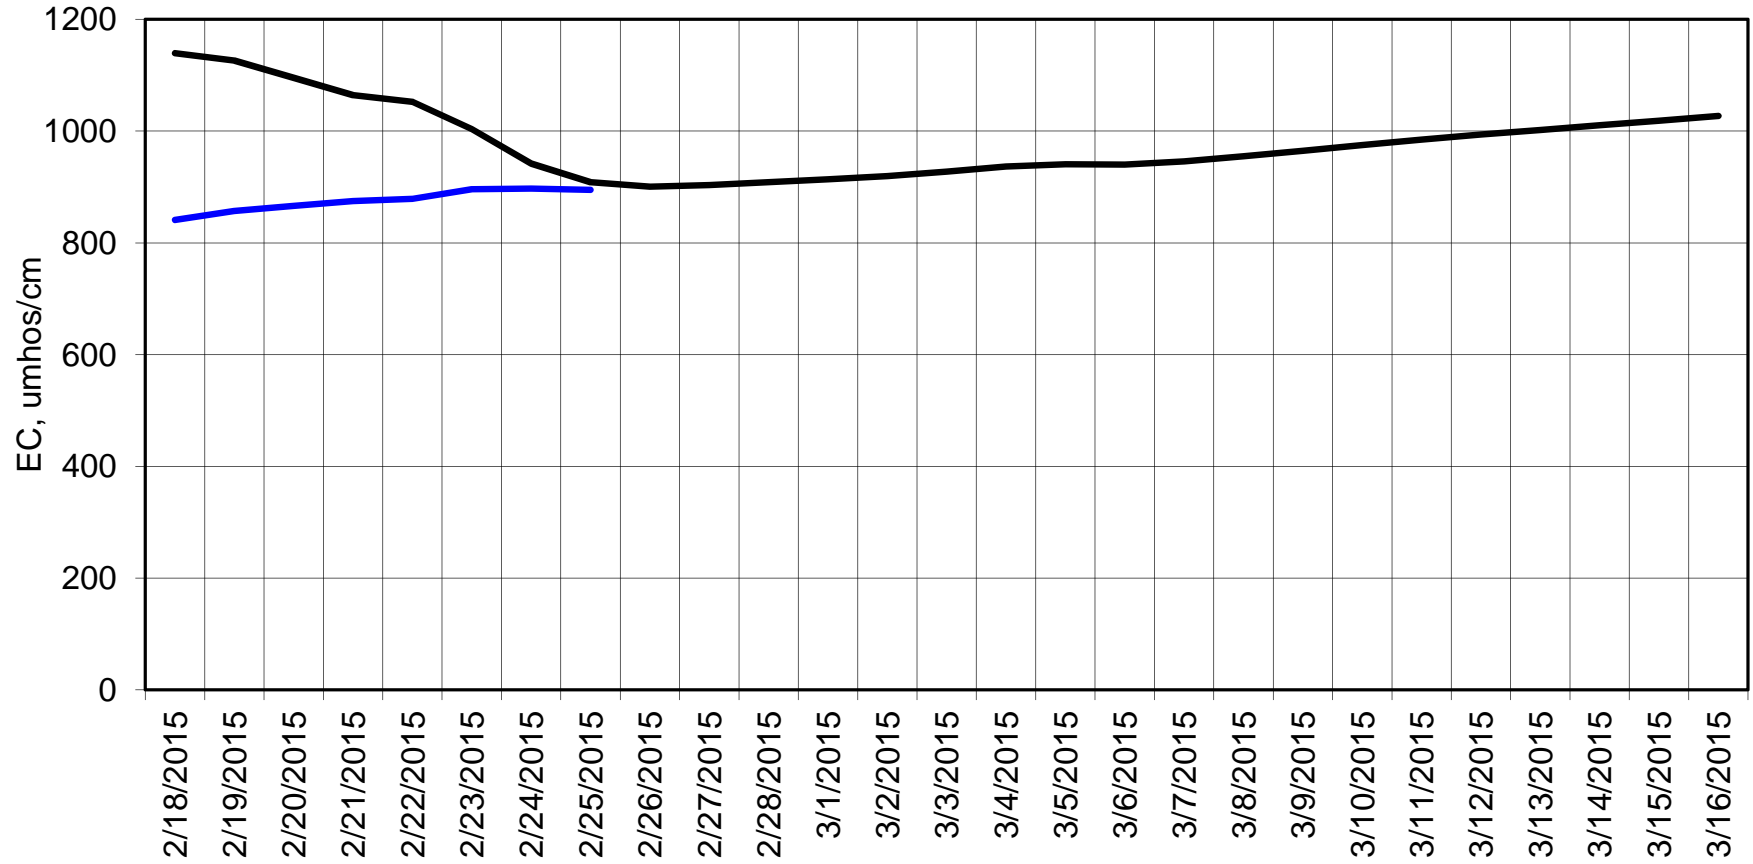

Forecasted Daily EC @ San Joaquin River at Brandt Bridge

Forecast Period 2/24/2015 thru 3/16/2015