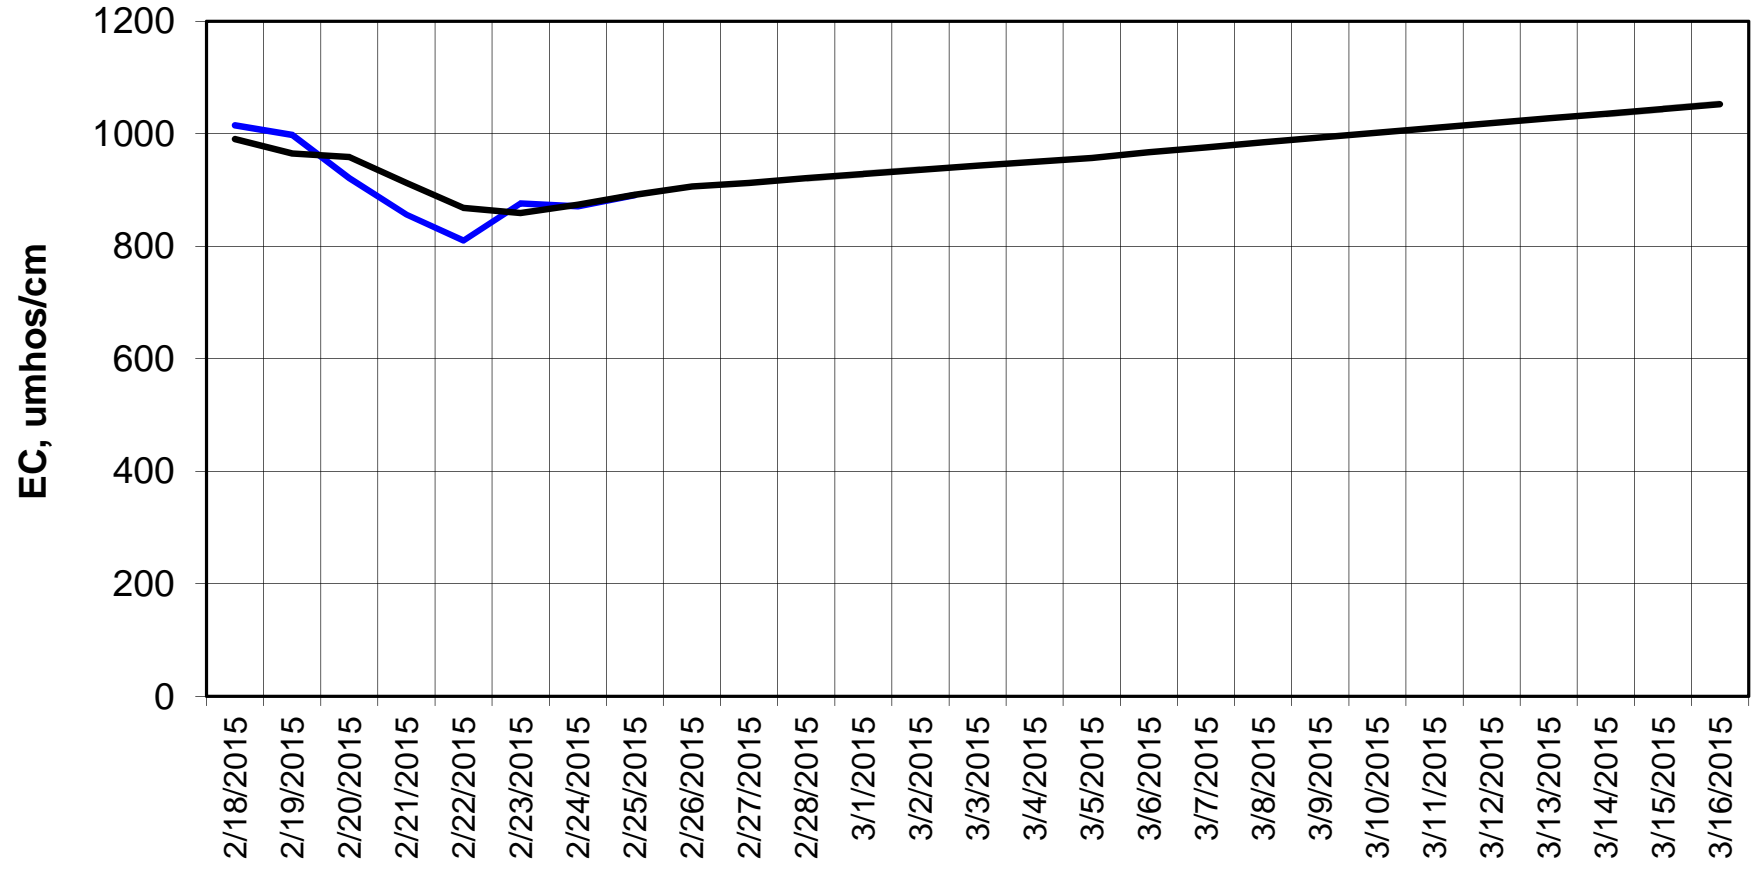

### Forecasted Daily EC @ Holland Ct

Forecast Period 2/24/2015 thru 3/16/2015

### Forecasted Daily EC @ Old River near Middle River

Forecast Period 2/24/2015 thru 3/16/2015

### Adjusted Forecasted Daily EC @ Old River at Tracy Road

Forecast Period 2/24/2015 thru 3/16/2015