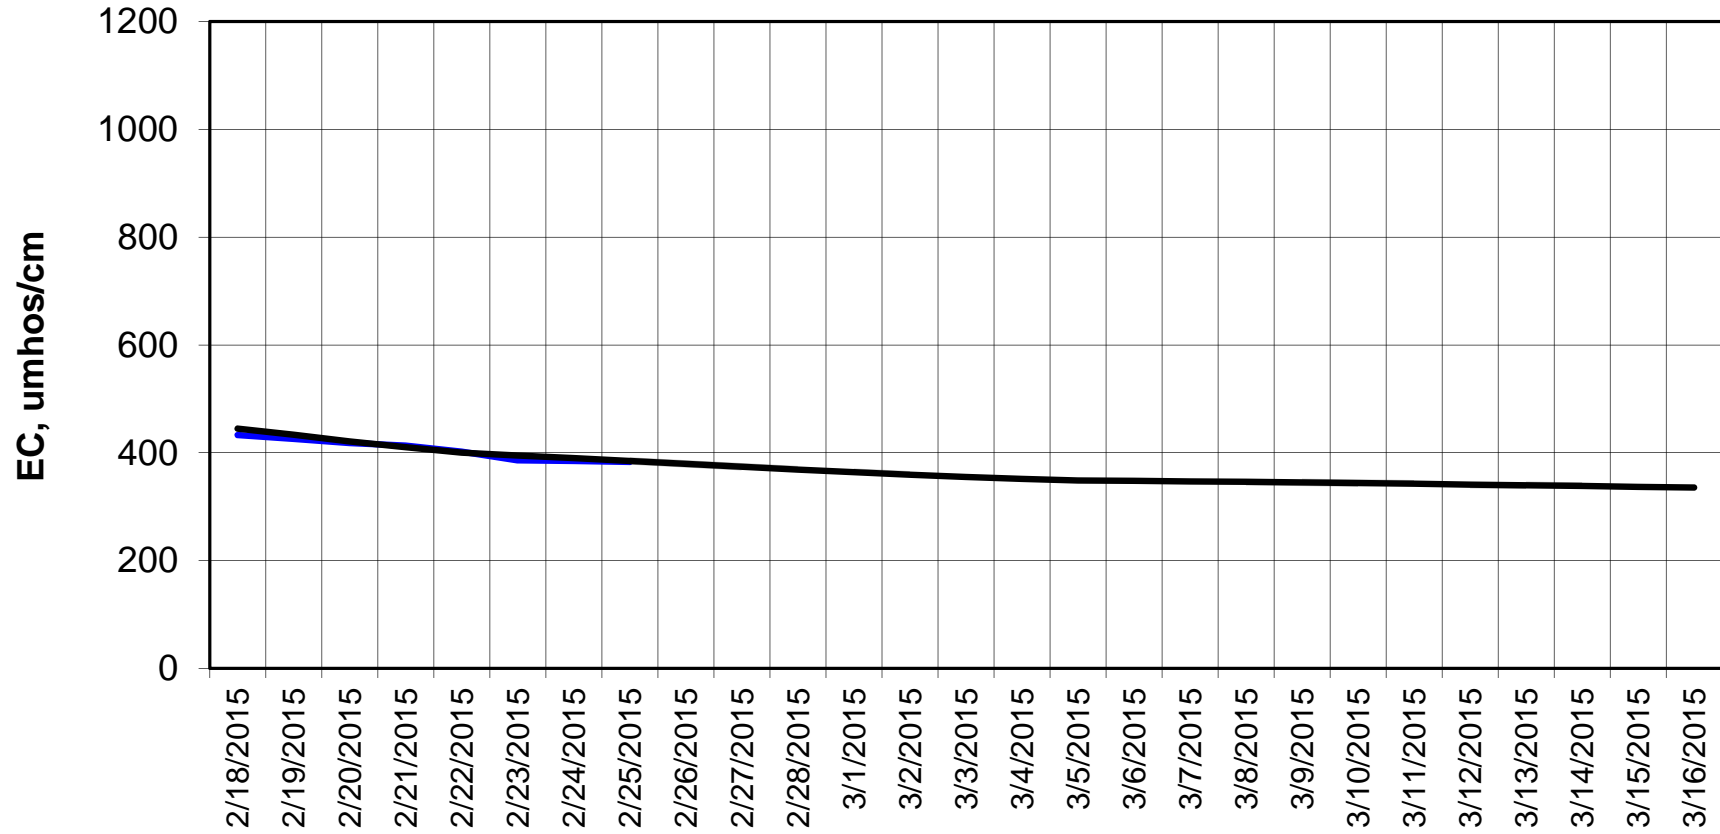

### Forecasted Daily EC @ Holland Ct

Forecast Period 2/24/2015 thru 3/16/2015

### Forecasted Daily EC @ Old River near Middle River

Forecast Period 2/24/2015 thru 3/16/2015

### Adjusted Forecasted Daily EC @ Old River at Tracy Road

Forecast Period 2/24/2015 thru 3/16/2015