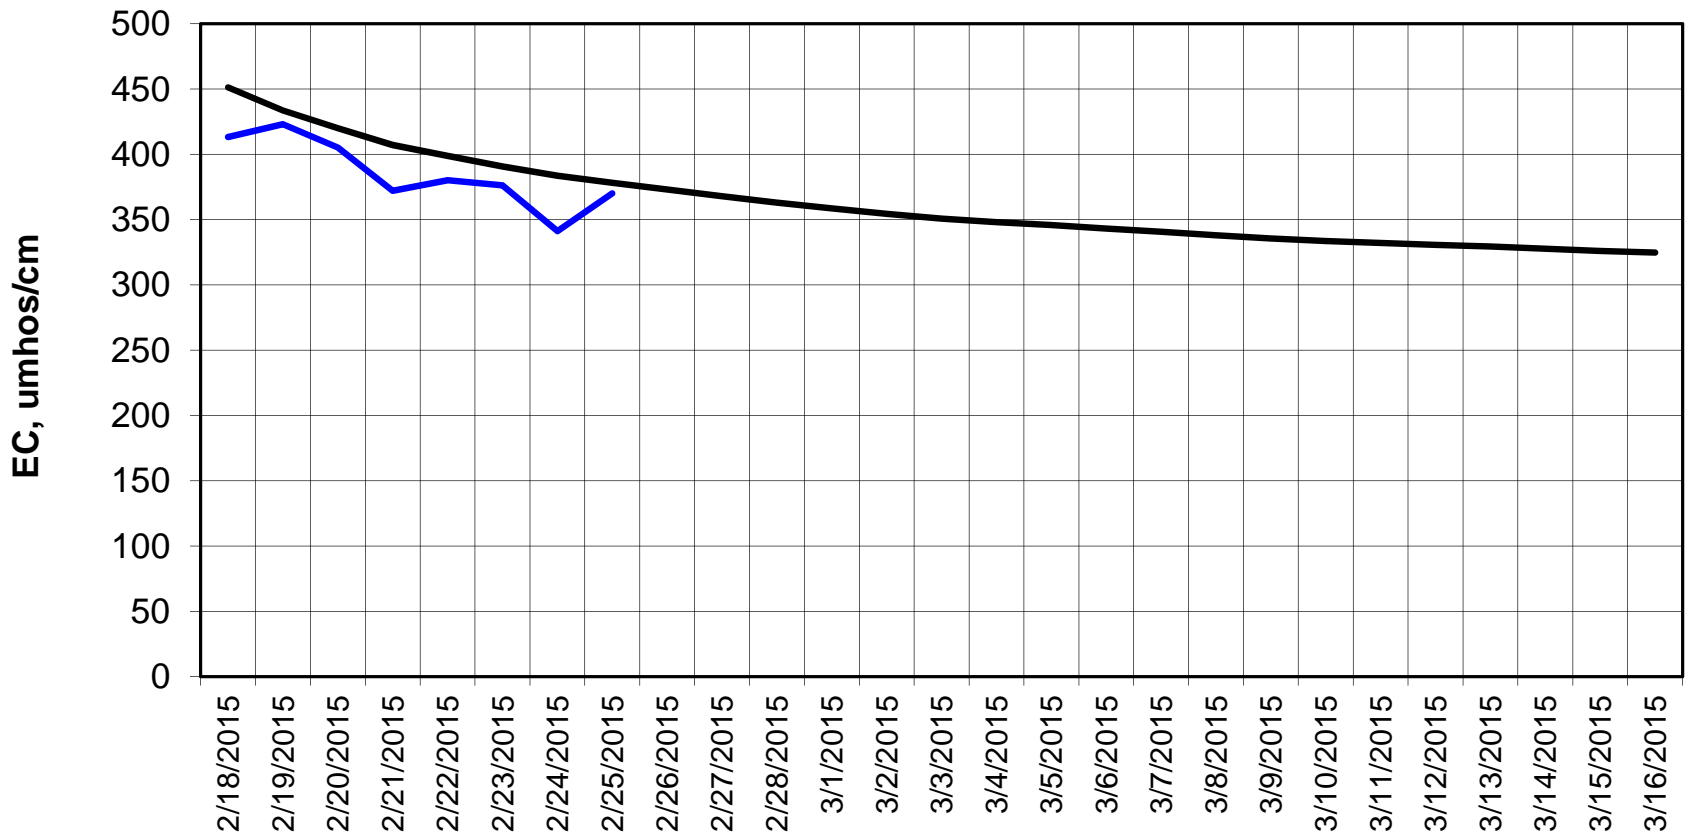

Forecasted Daily EC @ Bethel

Forecast Period 2/24/2015 thru 3/16/2015