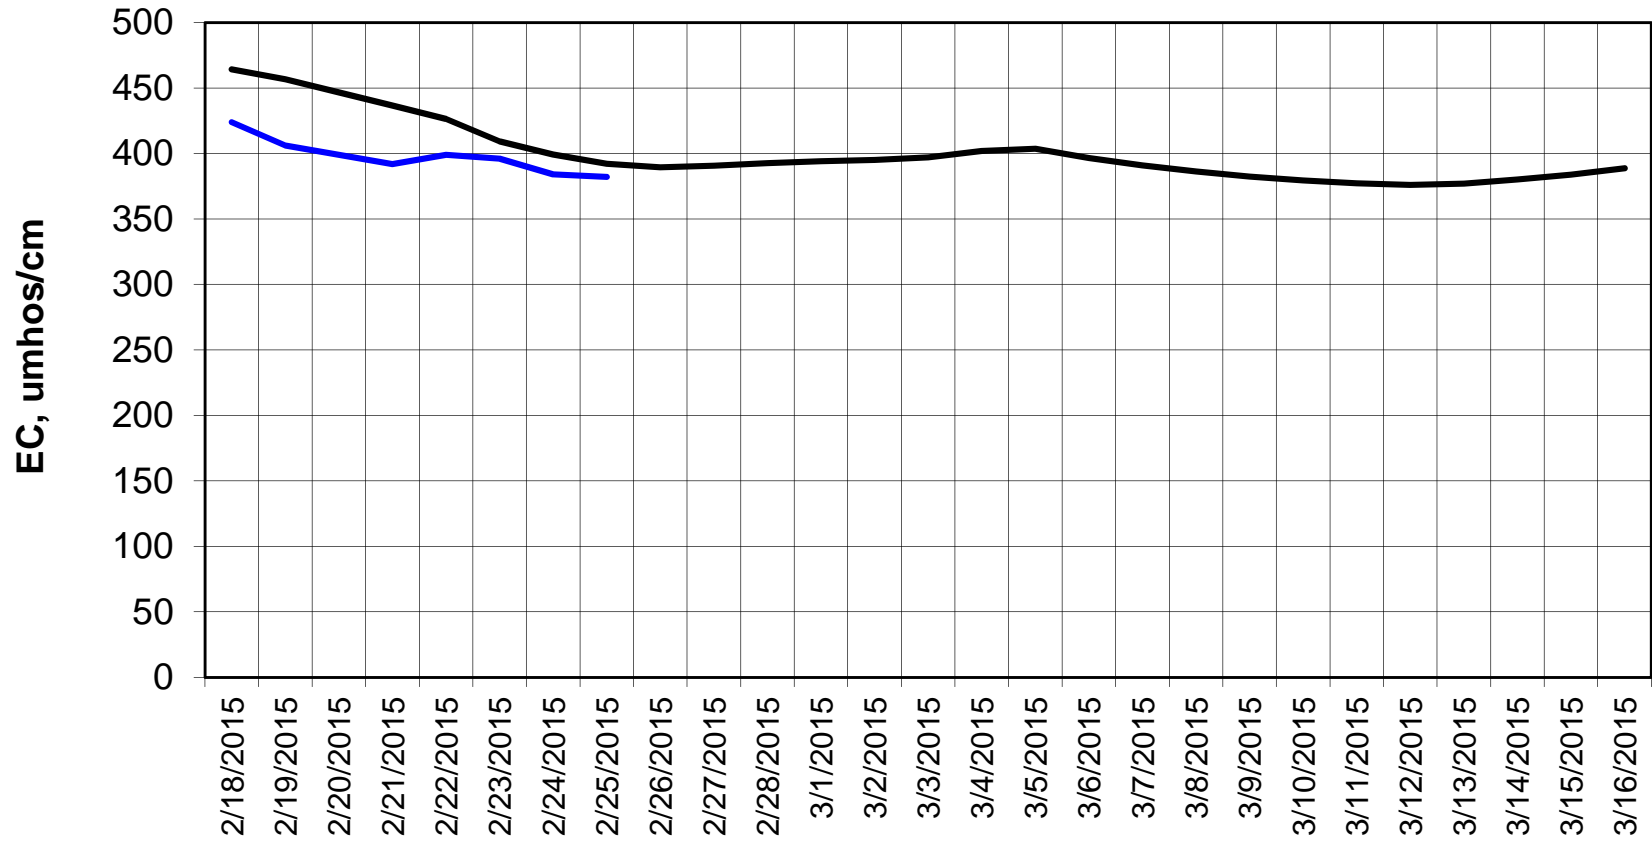

Forecasted Daily EC @ Jersey Point