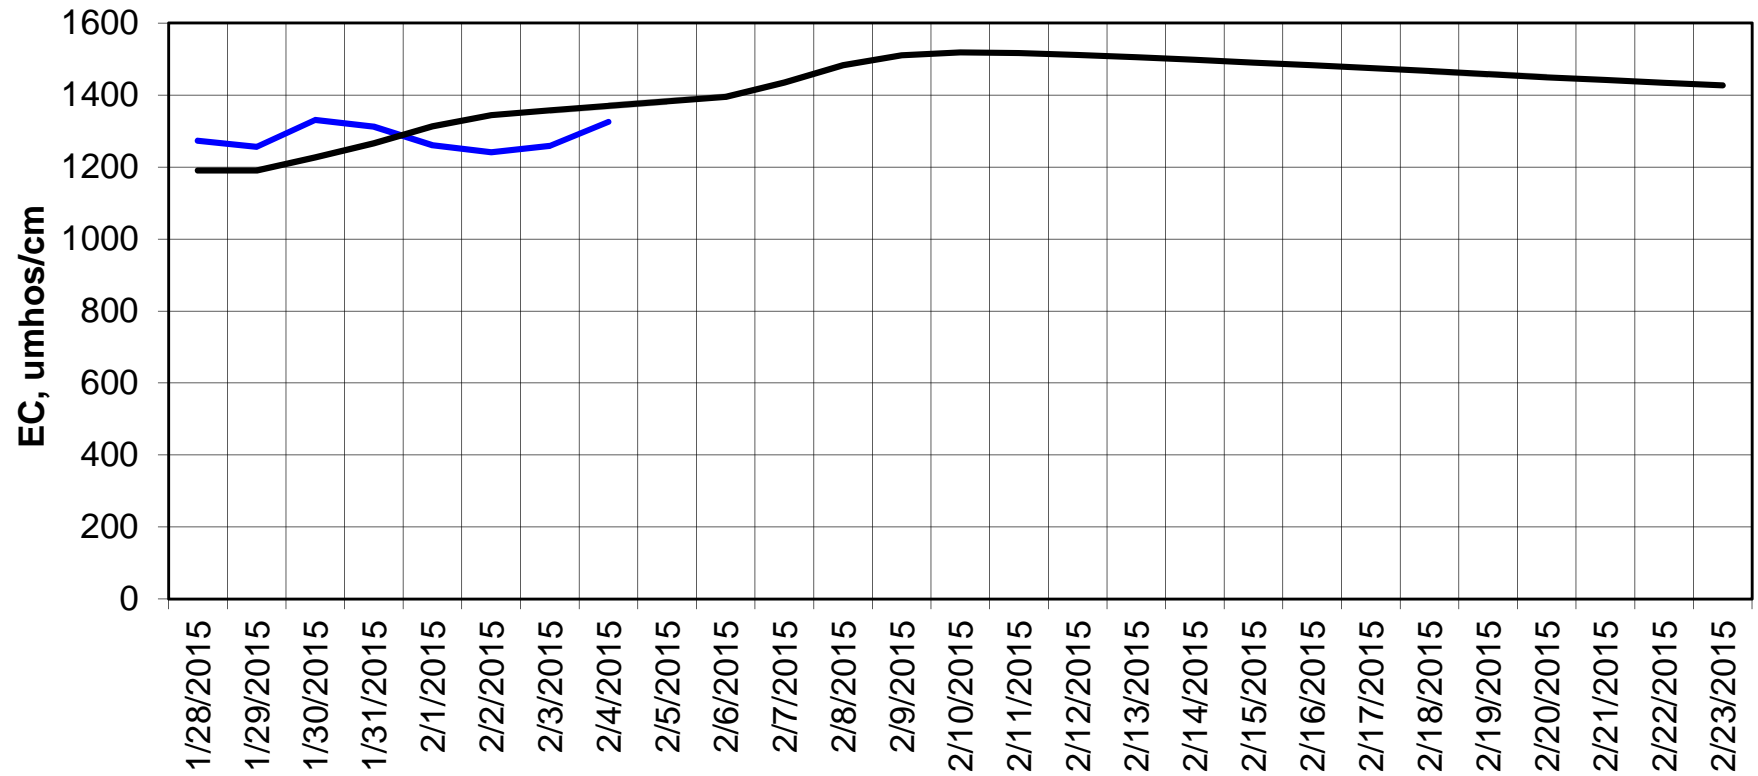

Forecasted Daily EC @ Holland Ct

Forecast Period 2/3/2015 thru 2/23/2015

Forecasted Daily EC @ Old River near Middle River

Forecast Period 2/3/2015 thru 2/23/2015

Forecasted Daily EC @ San Joaquin River at Brandt Bridge

Forecast Period 2/3/2015 thru 2/23/2015

Adjusted Forecasted Daily EC @ Old River at Tracy Road

Forecast Period 2/3/2015 thru 2/23/2015

Forecasted Daily EC @ Jersey Point

Forecast Period 2/3/2015 thru 2/23/2015