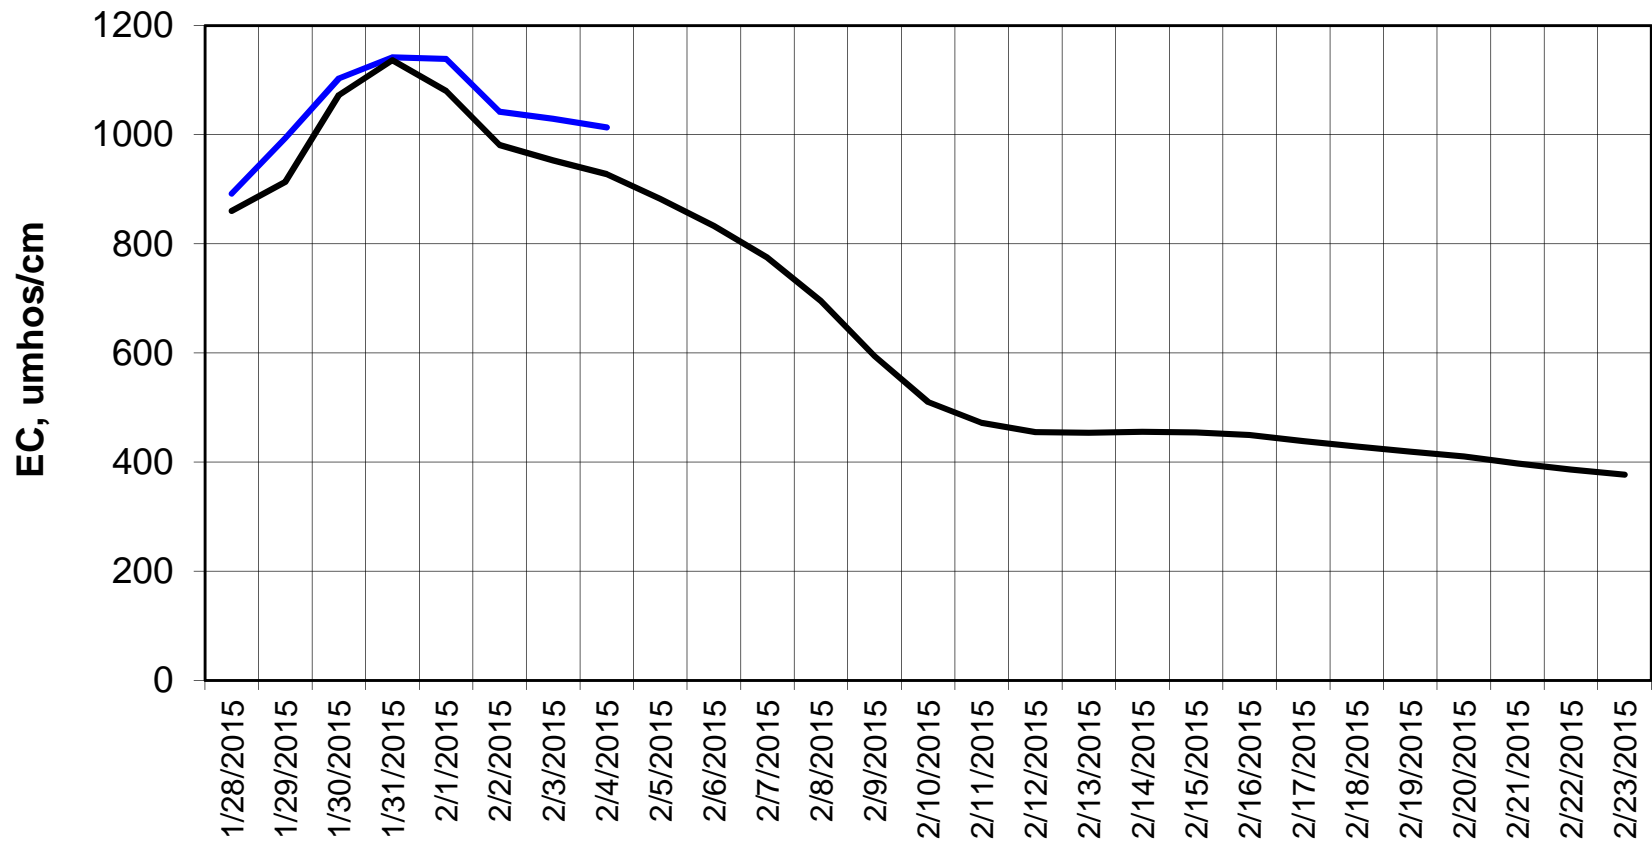

Forecast Period 2/3/2015 thru 2/23/2015

Adjusted Forecasted Daily EC @ Old River at Tracy Road

Forecast Period 2/3/2015 thru 2/23/2015

Forecasted Daily EC @ Jersey Point

Forecast Period 2/3/2015 thru 2/23/2015