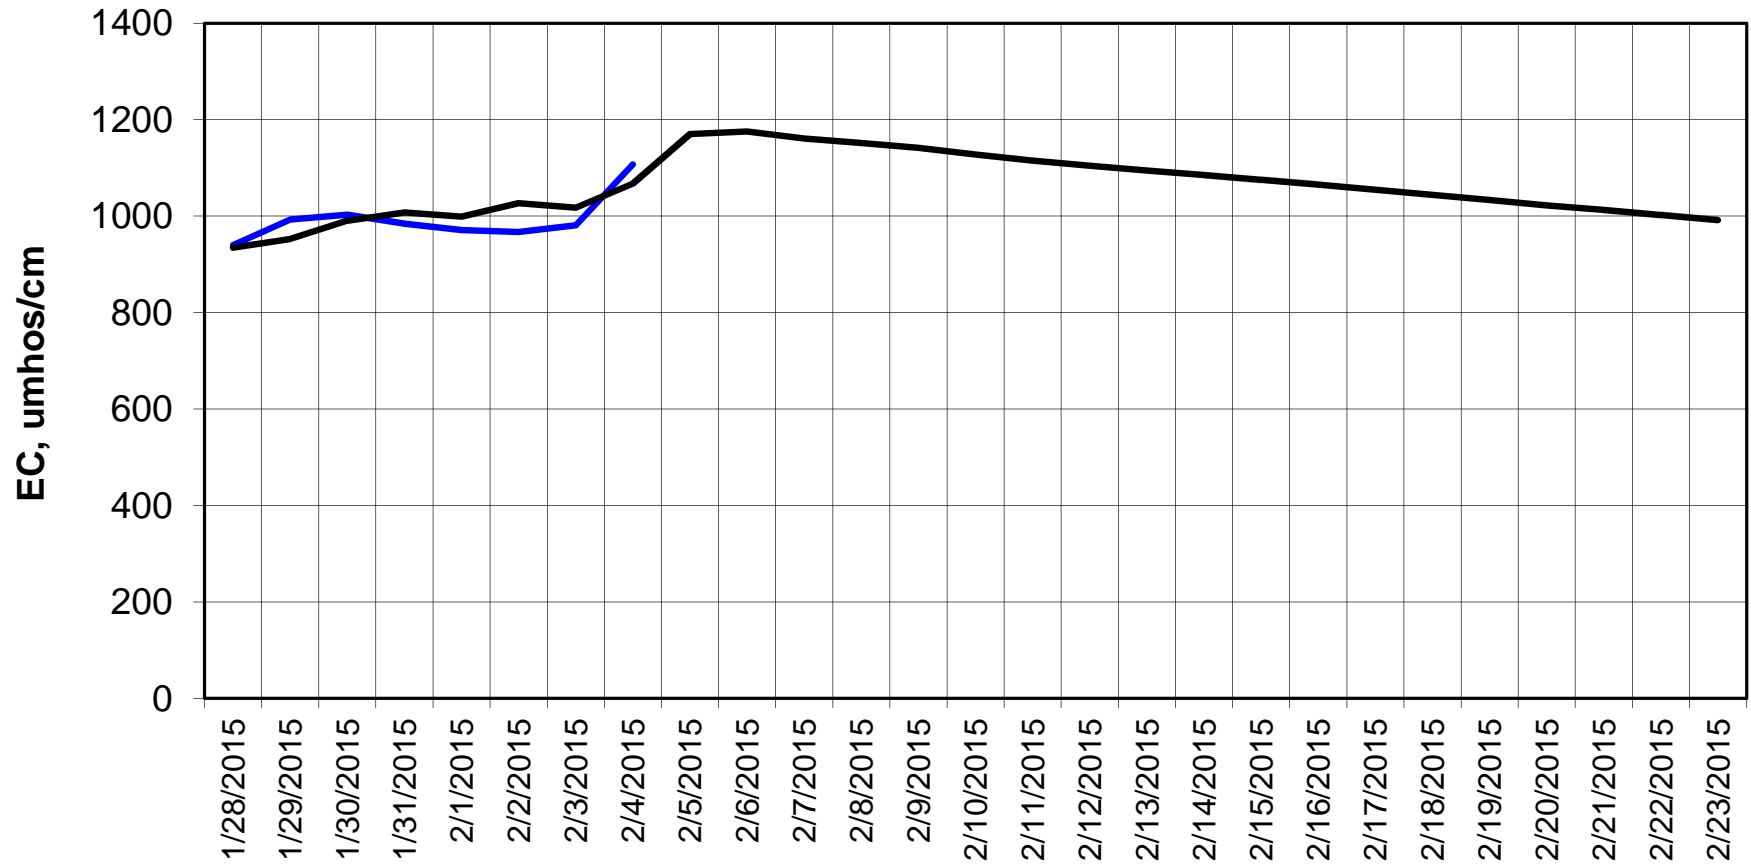

Forecasted Daily EC @ Holland Ct

Forecast Period 2/3/2015 thru 2/23/2015

Forecasted Daily EC @ Old River near Middle River

Forecast Period 2/3/2015 thru 2/23/2015

Forecasted Daily EC @ San Joaquin River at Brandt Bridge

Forecast Period 2/3/2015 thru 2/23/2015

Adjusted Forecasted Daily EC @ Old River at Tracy Road

Forecast Period 2/3/2015 thru 2/23/2015

Forecasted Daily EC @ Jersey Point

Forecast Period 2/3/2015 thru 2/23/2015