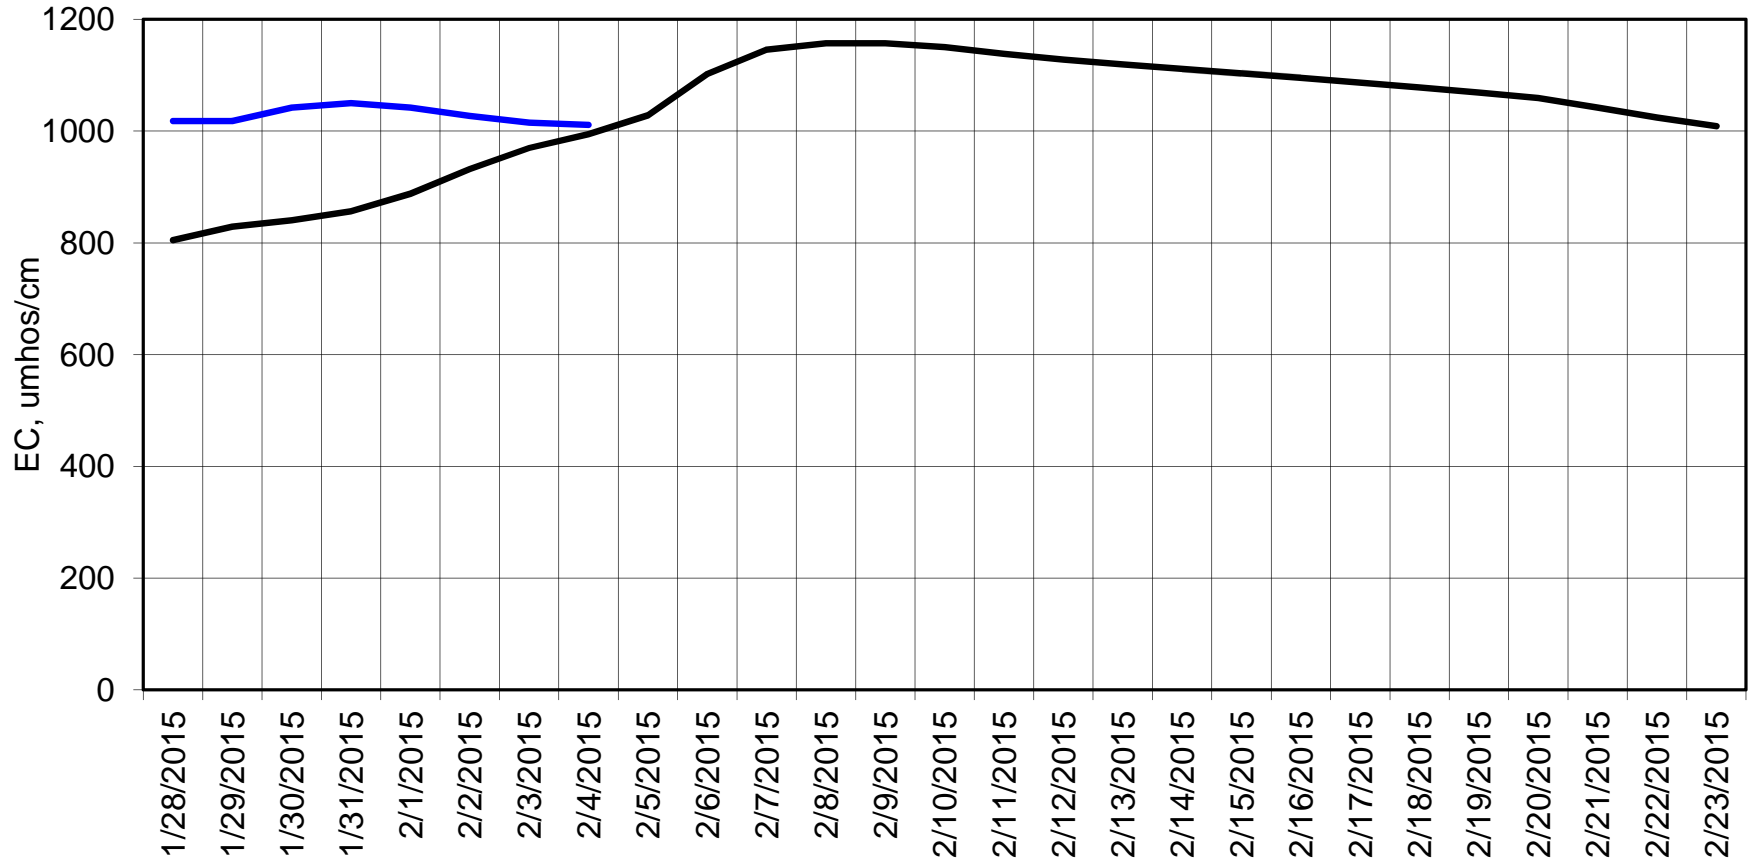

Forecasted Daily EC @ Holland Ct

Forecast Period 2/3/2015 thru 2/23/2015

Forecasted Daily EC @ Old River near Middle River

Forecast Period 2/3/2015 thru 2/23/2015

Forecasted Daily EC @ San Joaquin River at Brandt Bridge

Forecast Period 2/3/2015 thru 2/23/2015

Adjusted Forecasted Daily EC @ Old River at Tracy Road

Forecast Period 2/3/2015 thru 2/23/2015

Forecasted Daily EC @ Jersey Point

Forecast Period 2/3/2015 thru 2/23/2015