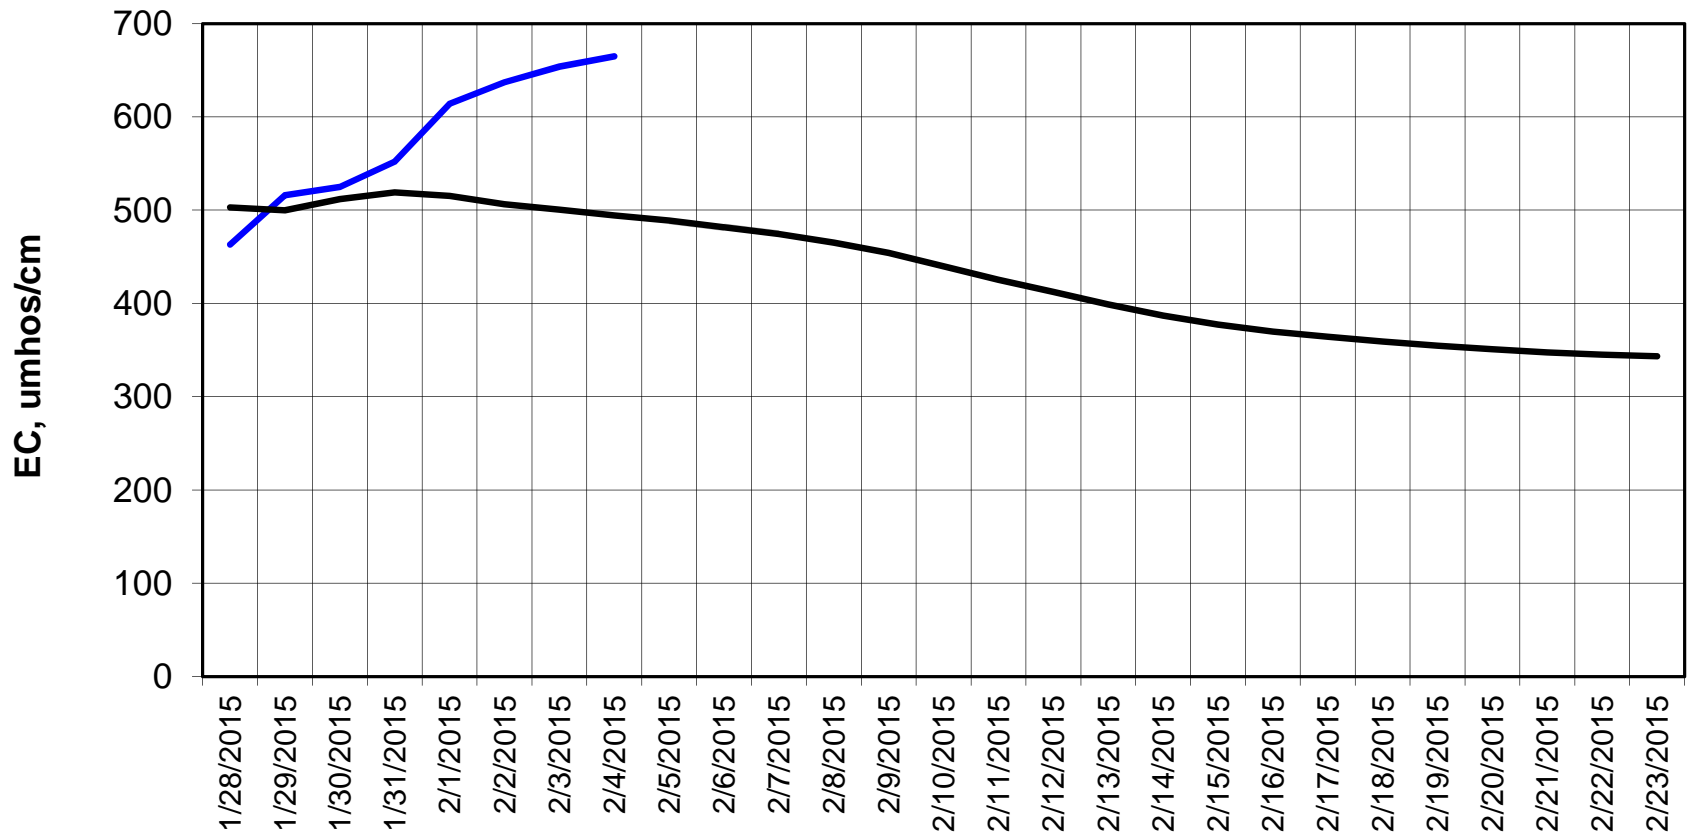

Forecasted Daily EC @ Bethel