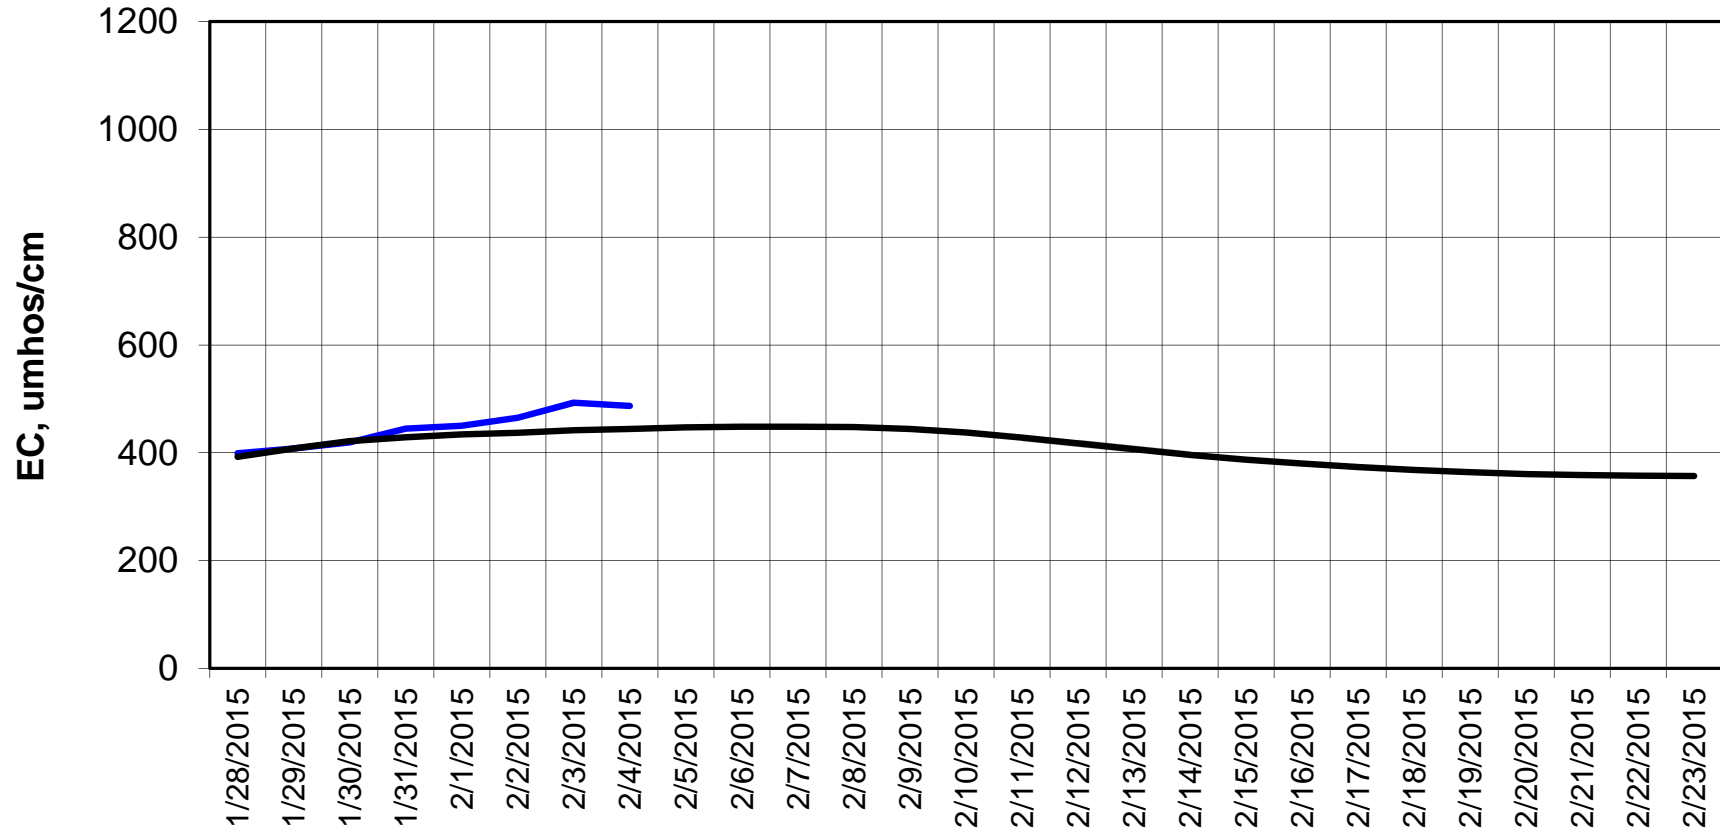

Forecasted Daily EC @ Holland Ct

Forecast Period 2/3/2015 thru 2/23/2015

Forecasted Daily EC @ Old River near Middle River

Forecast Period 2/3/2015 thru 2/23/2015

Forecasted Daily EC @ San Joaquin River at Brandt Bridge

Forecast Period 2/3/2015 thru 2/23/2015

Adjusted Forecasted Daily EC @ Old River at Tracy Road

Forecast Period 2/3/2015 thru 2/23/2015

Forecasted Daily EC @ Jersey Point

Forecast Period 2/3/2015 thru 2/23/2015