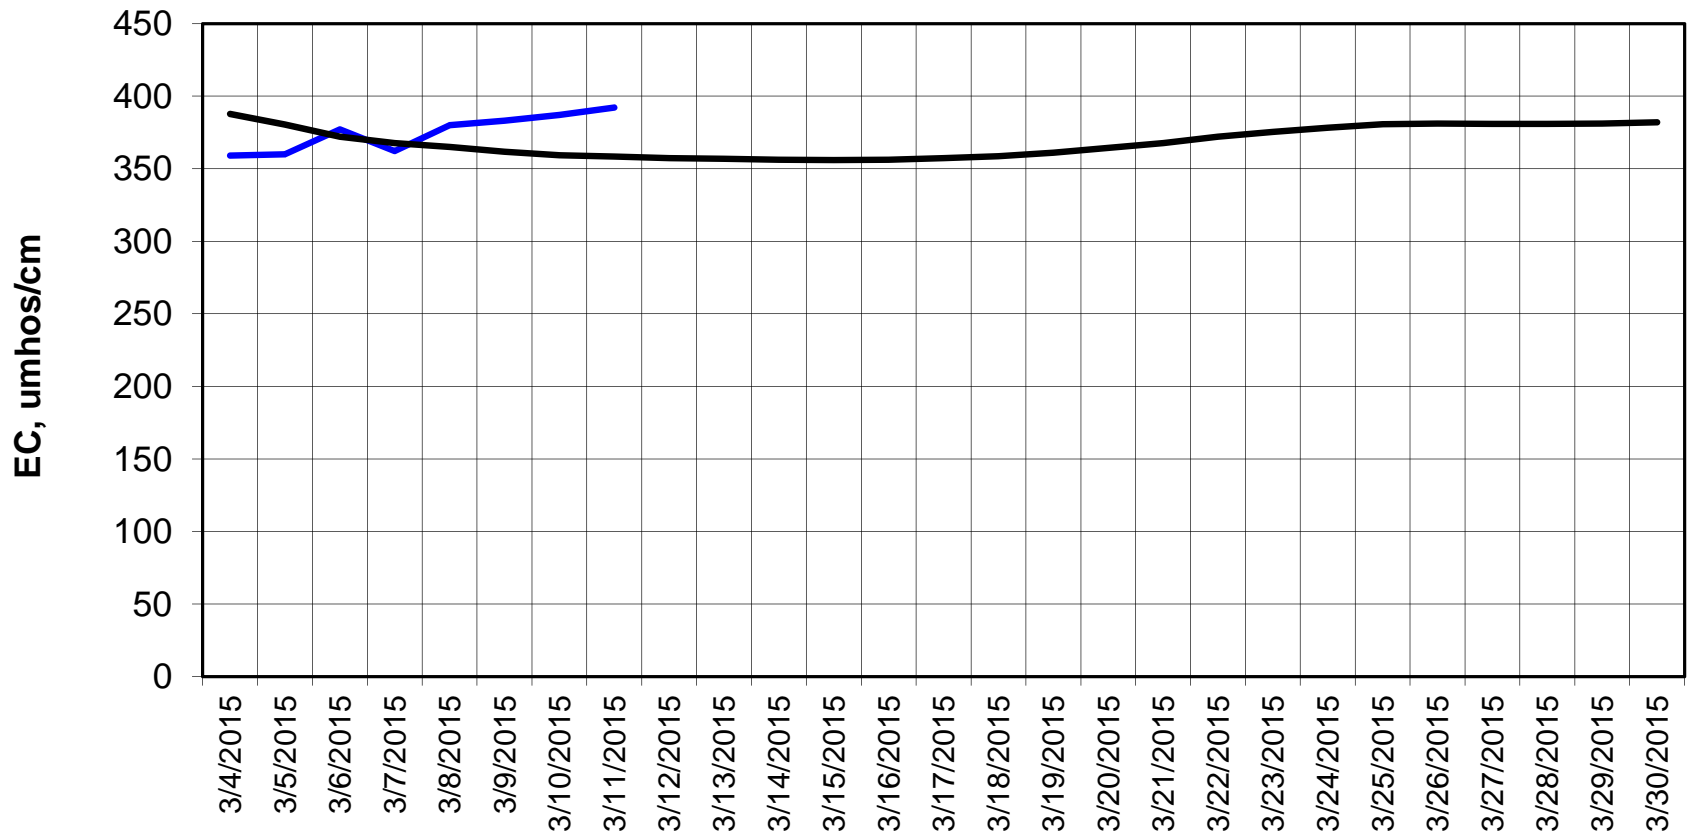

Forecasted Daily EC @ Bethel

Forecast Period 3/10/2015 thru 3/30/2015