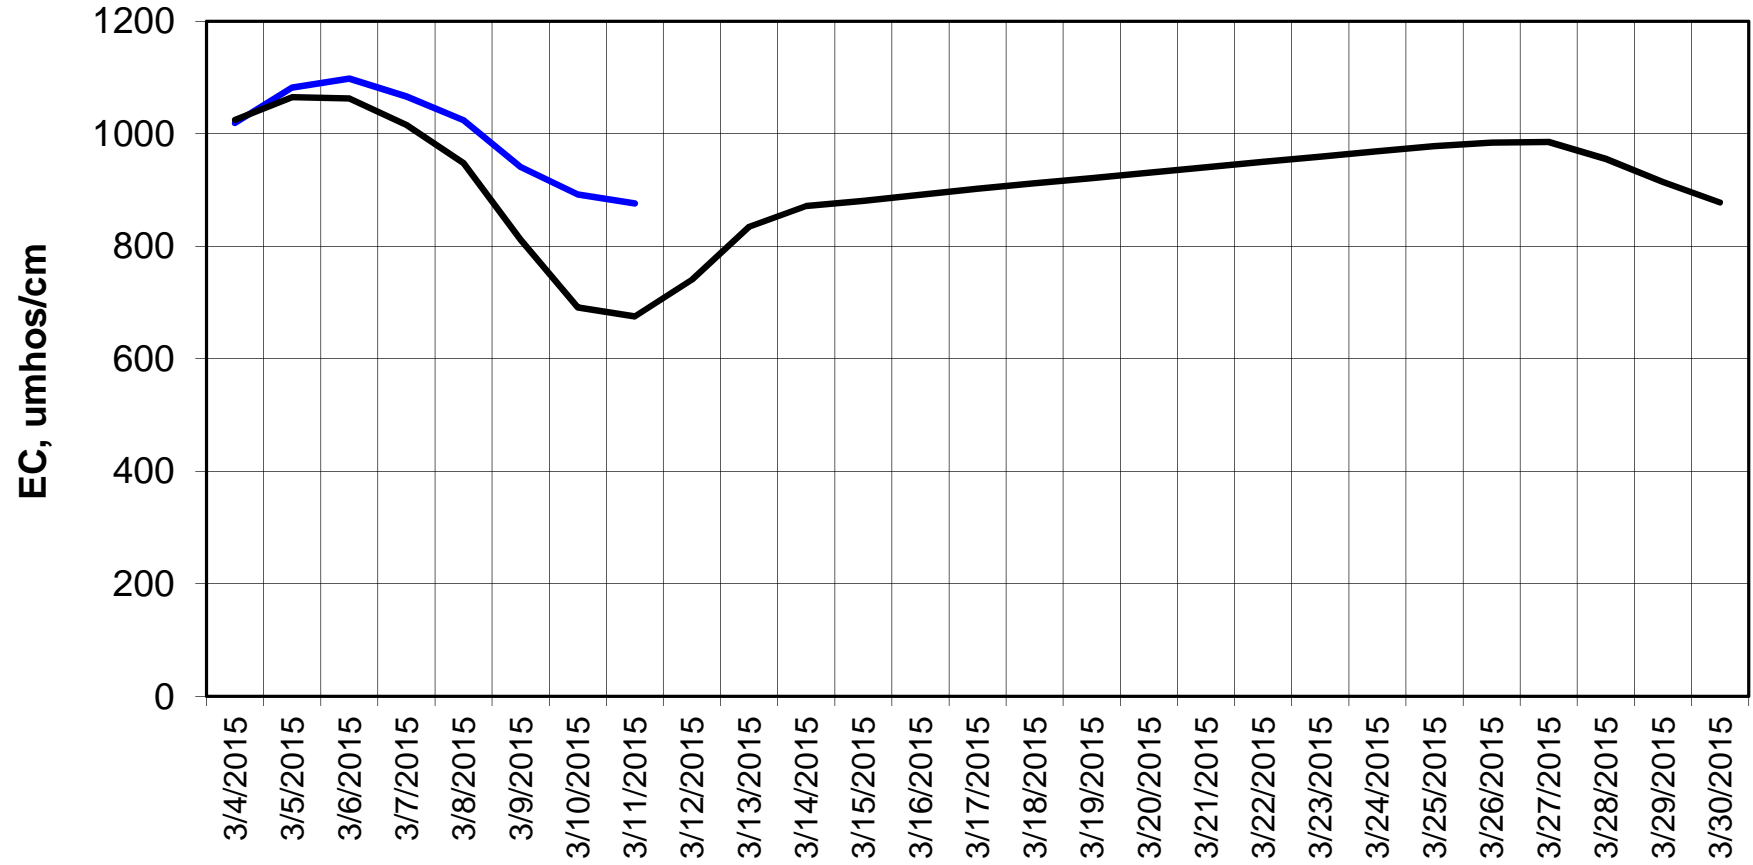

### Forecasted Daily EC @ Holland Ct

Forecast Period 3/10/2015 thru 3/30/2015

### Forecasted Daily EC @ Old River near Middle River

Forecast Period 3/10/2015 thru 3/30/2015