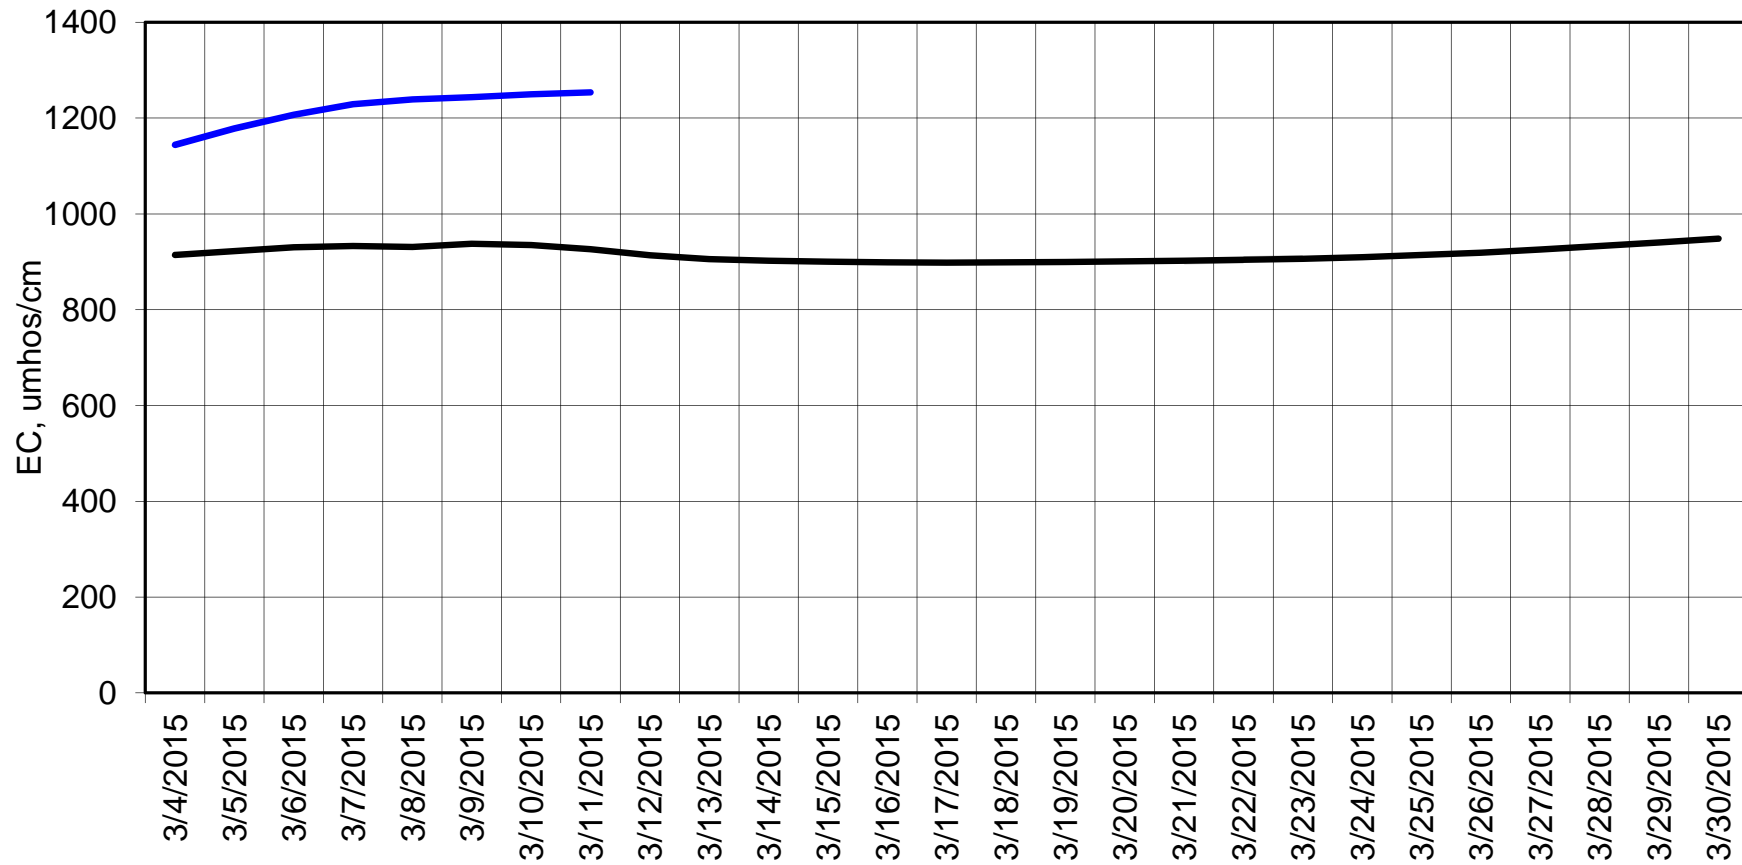

Forecasted Daily EC @ San Joaquin River at Brandt Bridge