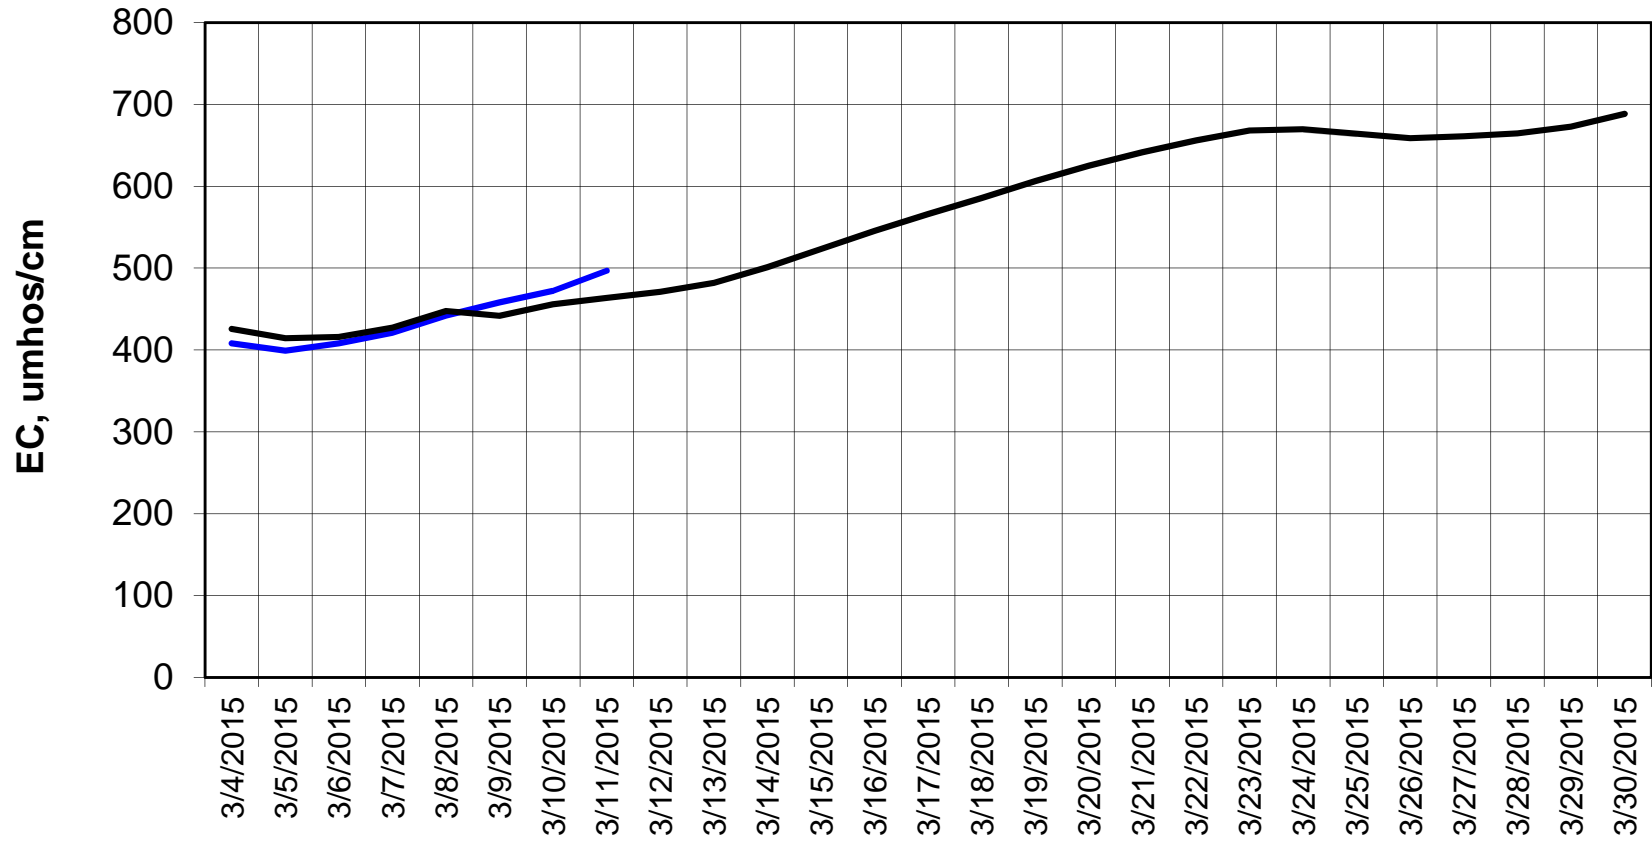

Forecasted Daily EC @ Jersey Point