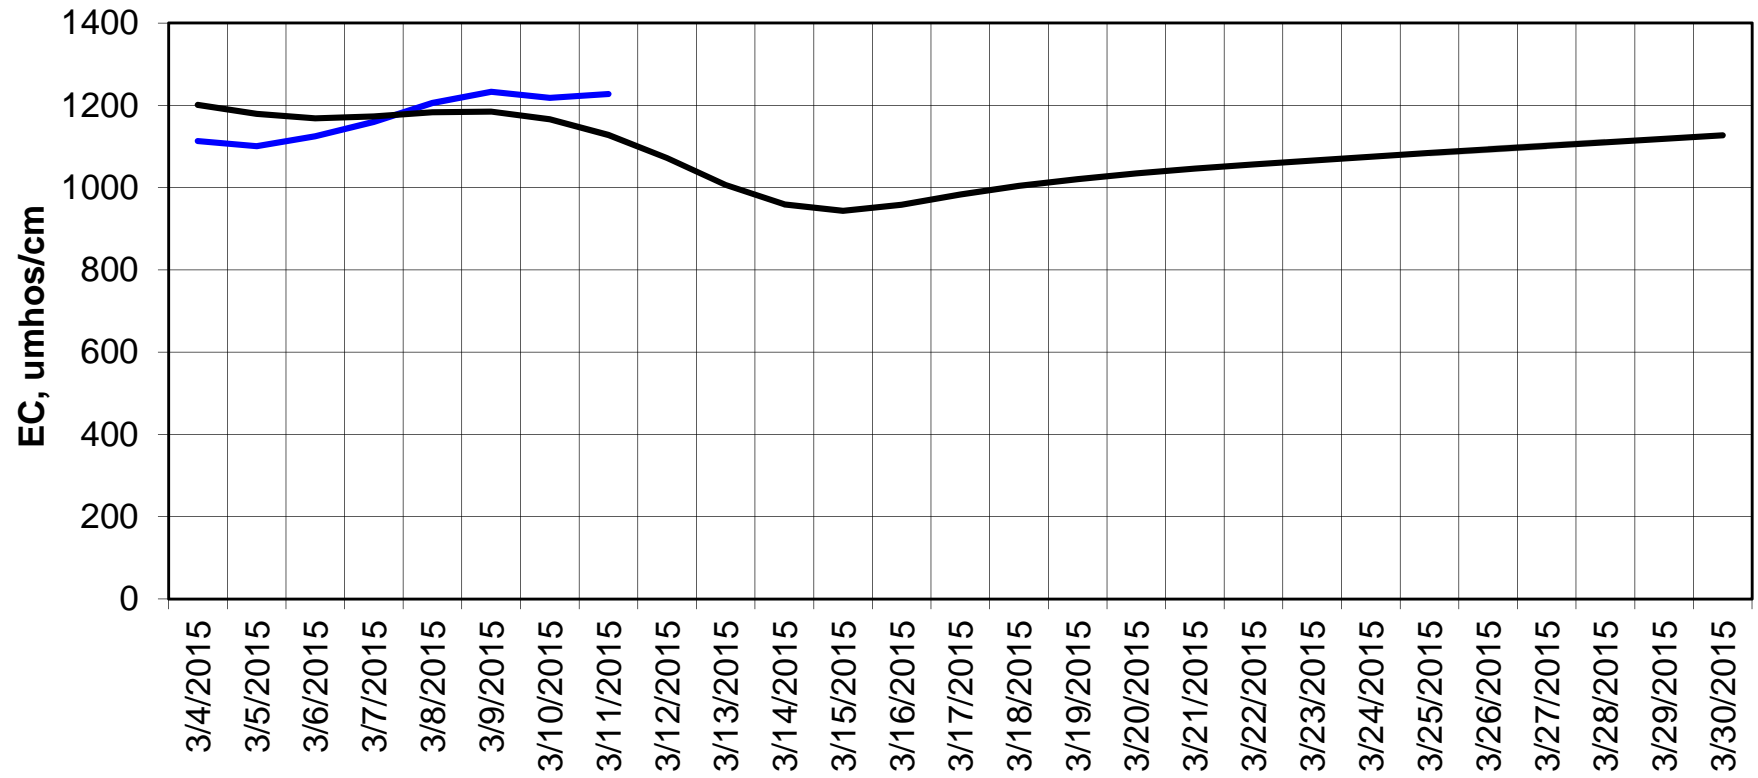

Adjusted Forecasted Daily EC @ Old River at Tracy Road

Forecast Period 3/10/2015 thru 3/30/2015