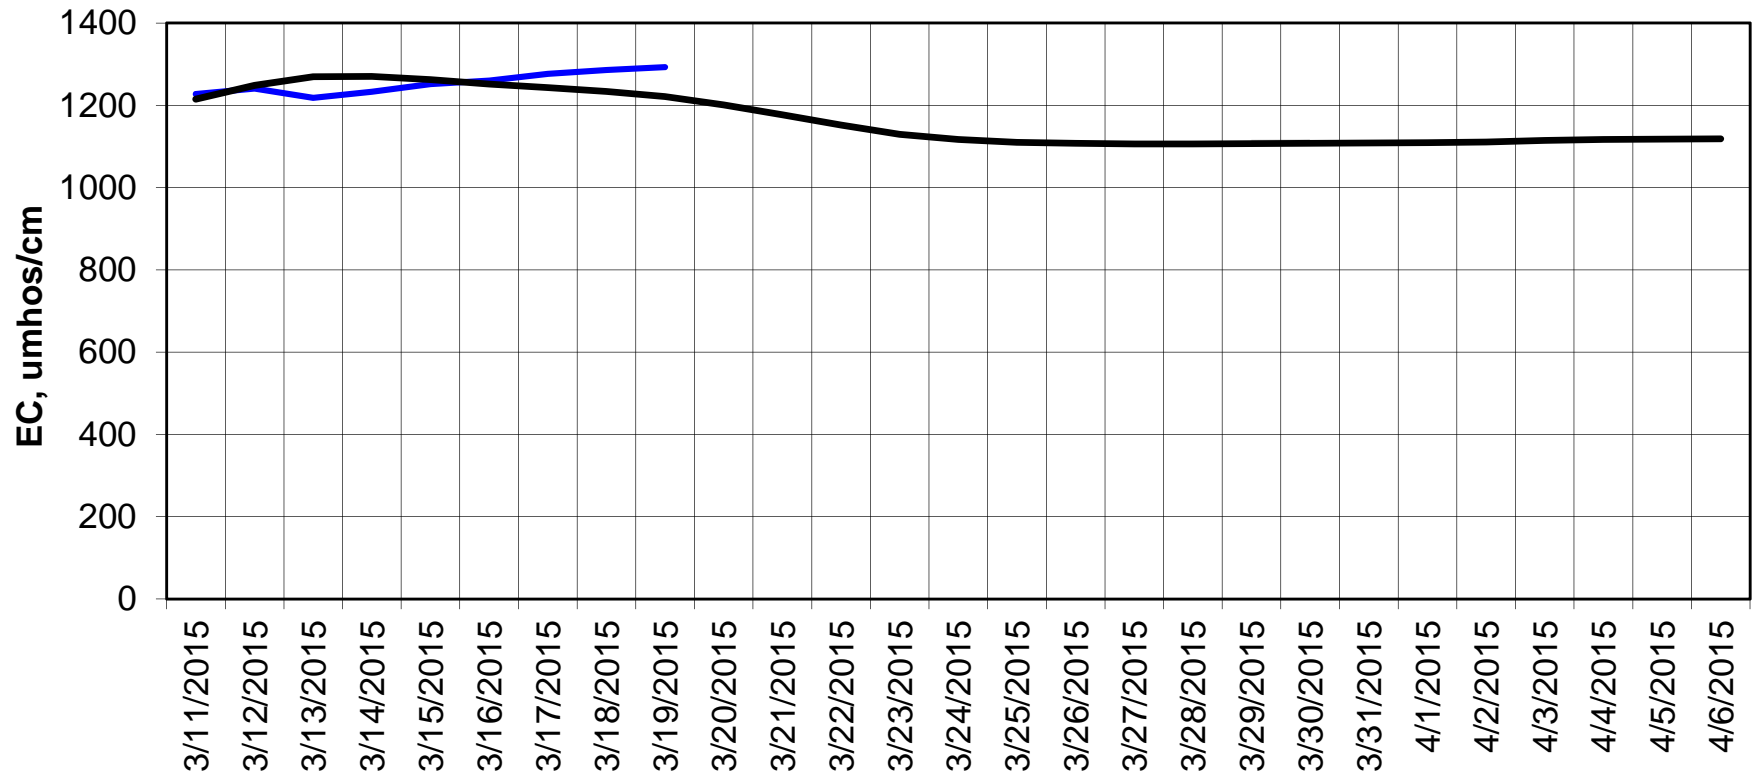

Forecasted Daily EC @ Holland Ct

Forecast Period 3/17/2015 thru 4/6/2015

Forecasted Daily EC @ Old River near Middle River

Forecast Period 3/17/2015 thru 4/6/2015

Forecasted Daily EC @ San Joaquin River at Brandt Bridge

Forecast Period 3/17/2015 thru 4/6/2015

Adjusted Forecasted Daily EC @ Old River at Tracy Road

Forecast Period 3/17/2015 thru 4/6/2015

Forecasted Daily EC @ Jersey Point

Forecast Period 3/17/2015 thru 4/6/2015