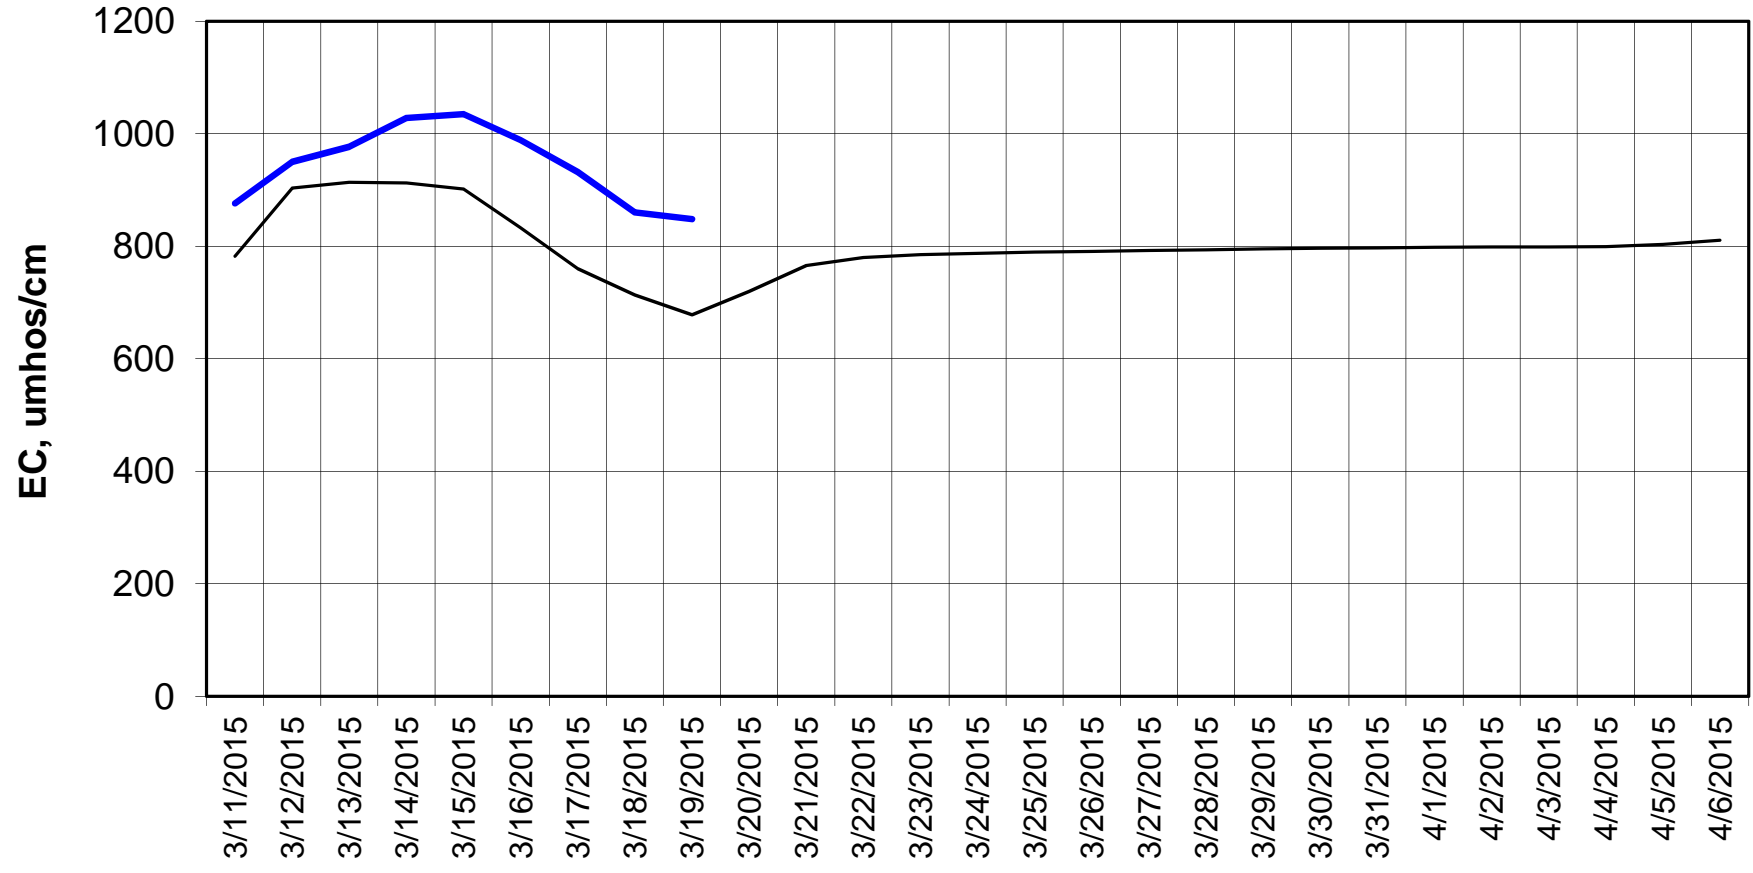

Forecasted Daily EC @ Holland Ct

Forecast Period 3/17/2015 thru 4/6/2015

Forecasted Daily EC @ Old River near Middle River

Forecast Period 3/17/2015 thru 4/6/2015

Forecasted Daily EC @ San Joaquin River at Brandt Bridge

Forecast Period 3/17/2015 thru 4/6/2015

Adjusted Forecasted Daily EC @ Old River at Tracy Road

Forecast Period 3/17/2015 thru 4/6/2015

Forecasted Daily EC @ Jersey Point

Forecast Period 3/17/2015 thru 4/6/2015