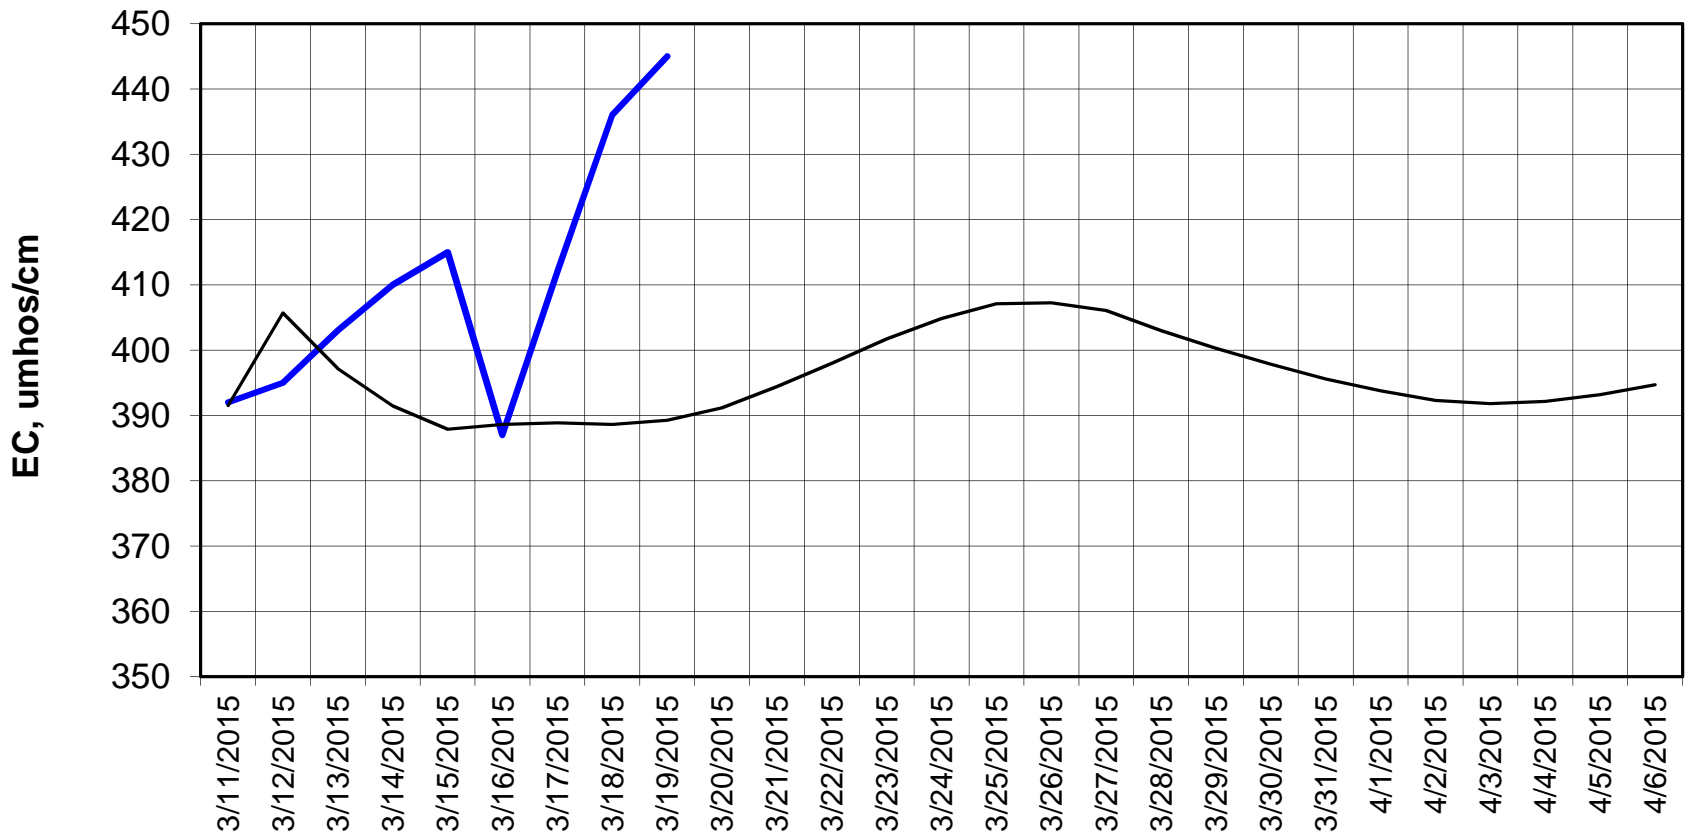

Forecasted Daily EC @ Bethel

Forecast Period 3/17/2015 thru 4/6/2015