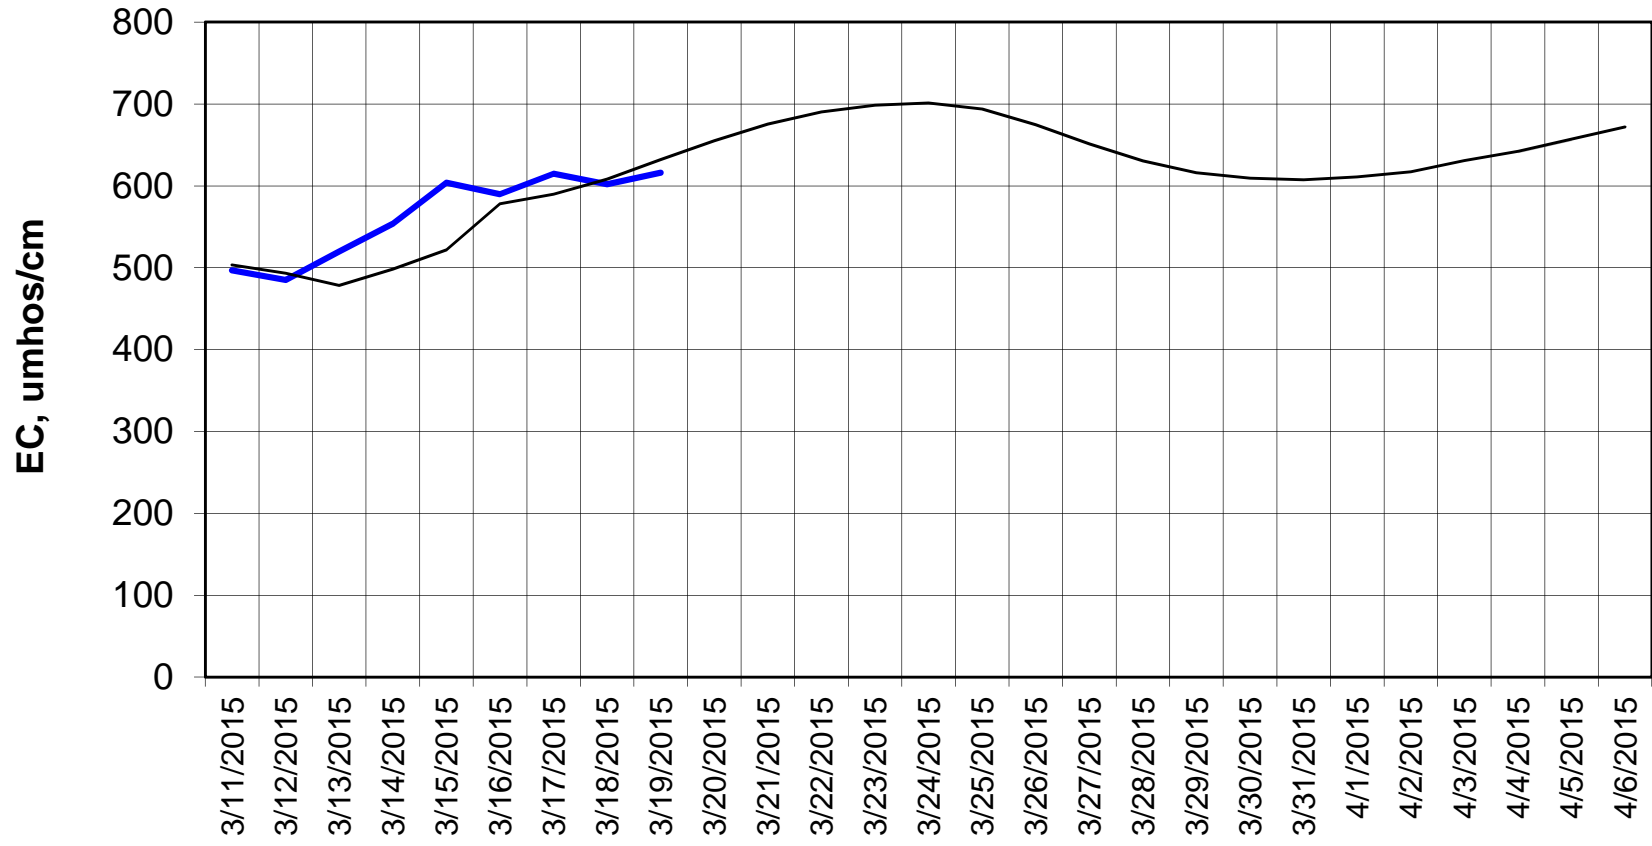

Forecast Period 3/17/2015 thru 4/6/2015

Adjusted Forecasted Daily EC @ Old River at Tracy Road

Forecast Period 3/17/2015 thru 4/6/2015

Forecasted Daily EC @ Jersey Point

Forecast Period 3/17/2015 thru 4/6/2015