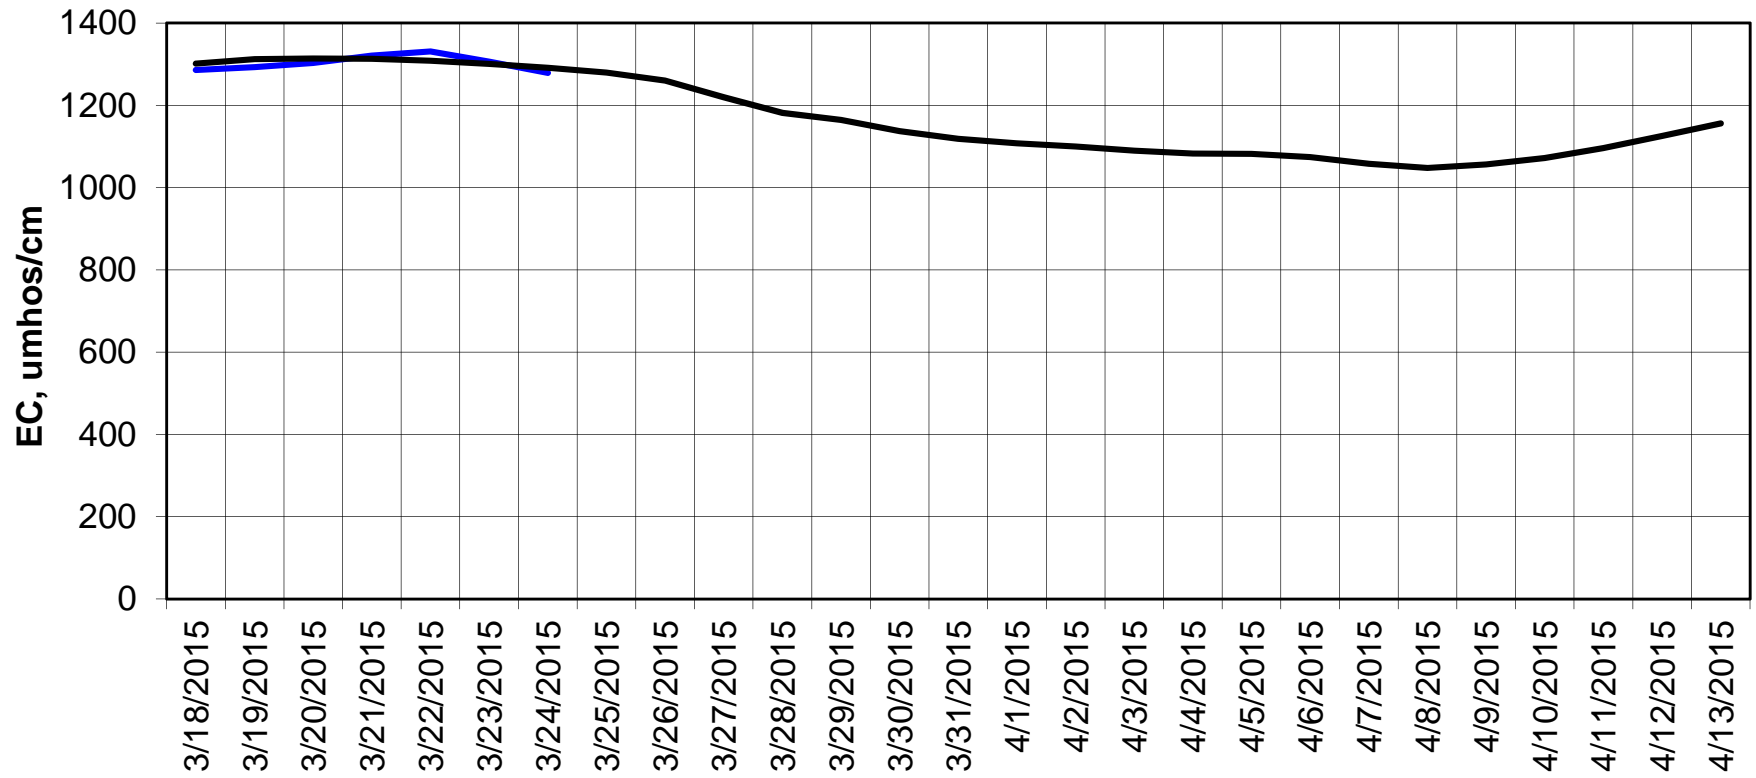

Adjusted Forecasted Daily EC @ Old River at Tracy Road

Forecast Period 3/24/2015 thru 4/13/2015