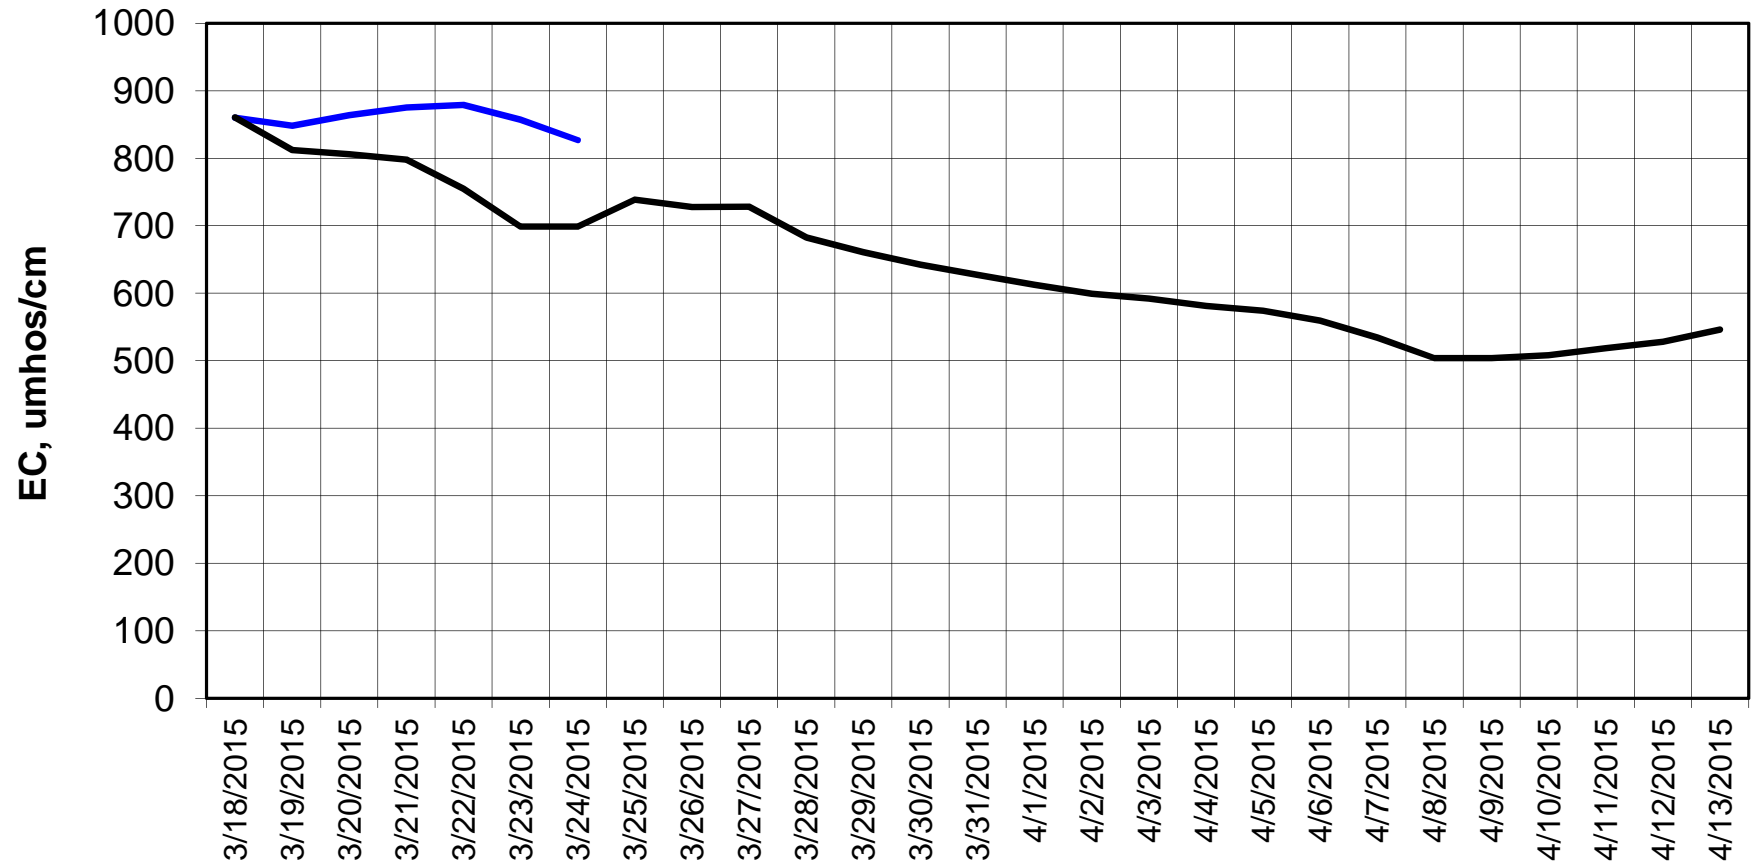

### Forecasted Daily EC @ Old River near Middle River

Forecast Period 3/24/2015 thru 4/13/2015