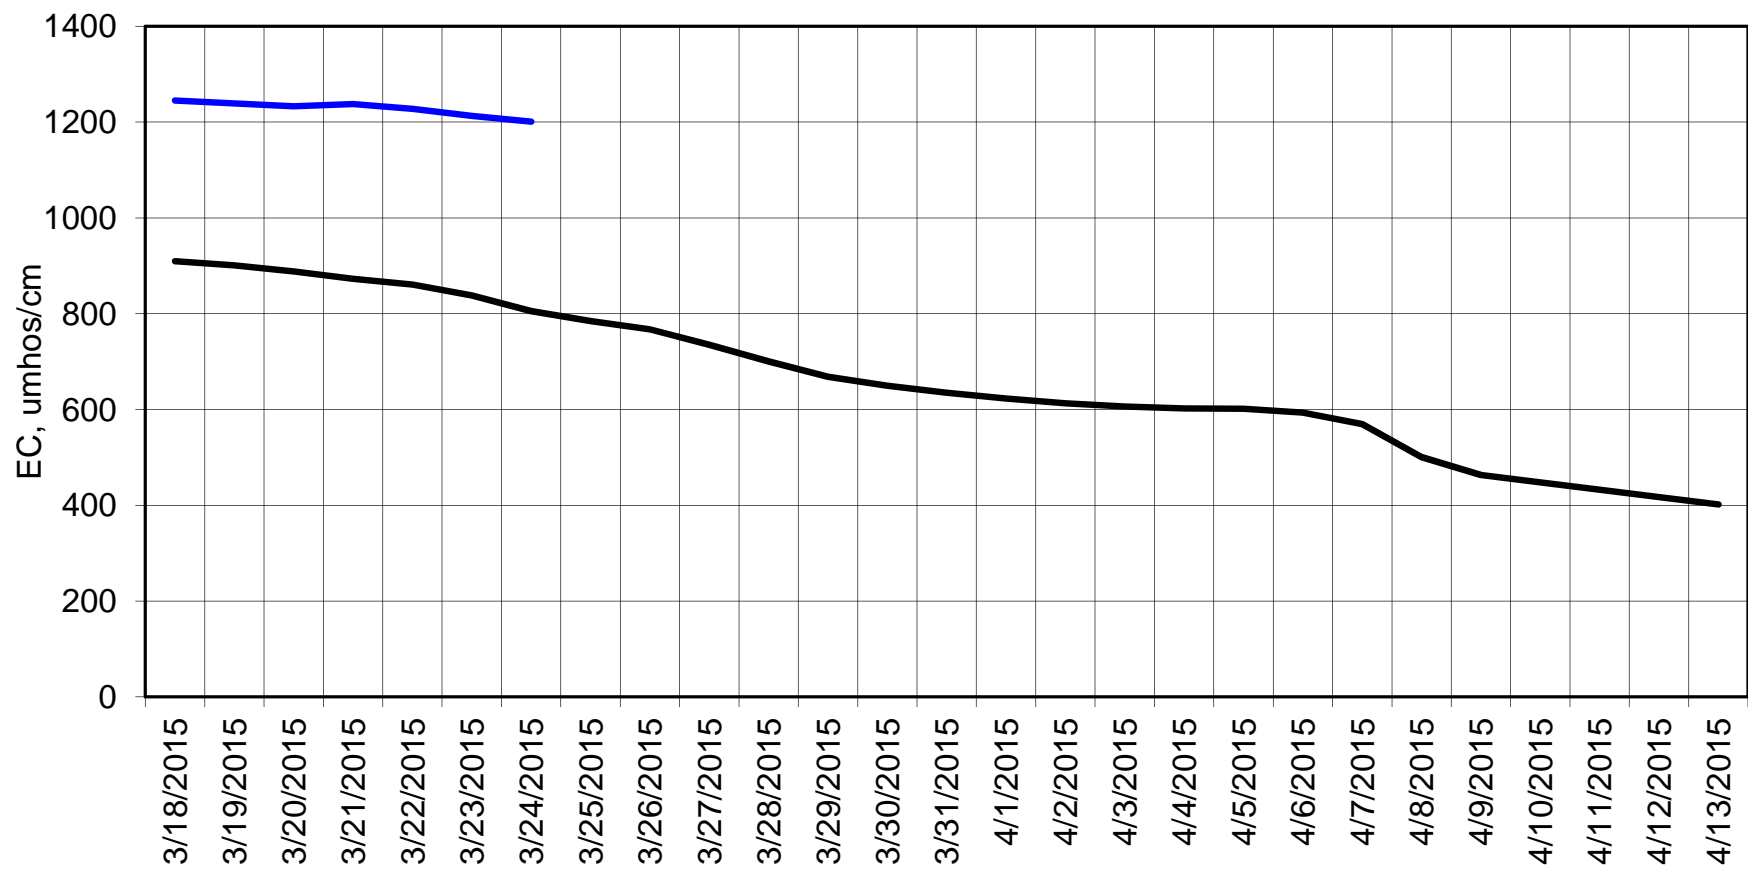

Forecasted Daily EC @ San Joaquin River at Brandt Bridge

Forecast Period 3/24/2015 thru 4/13/2015