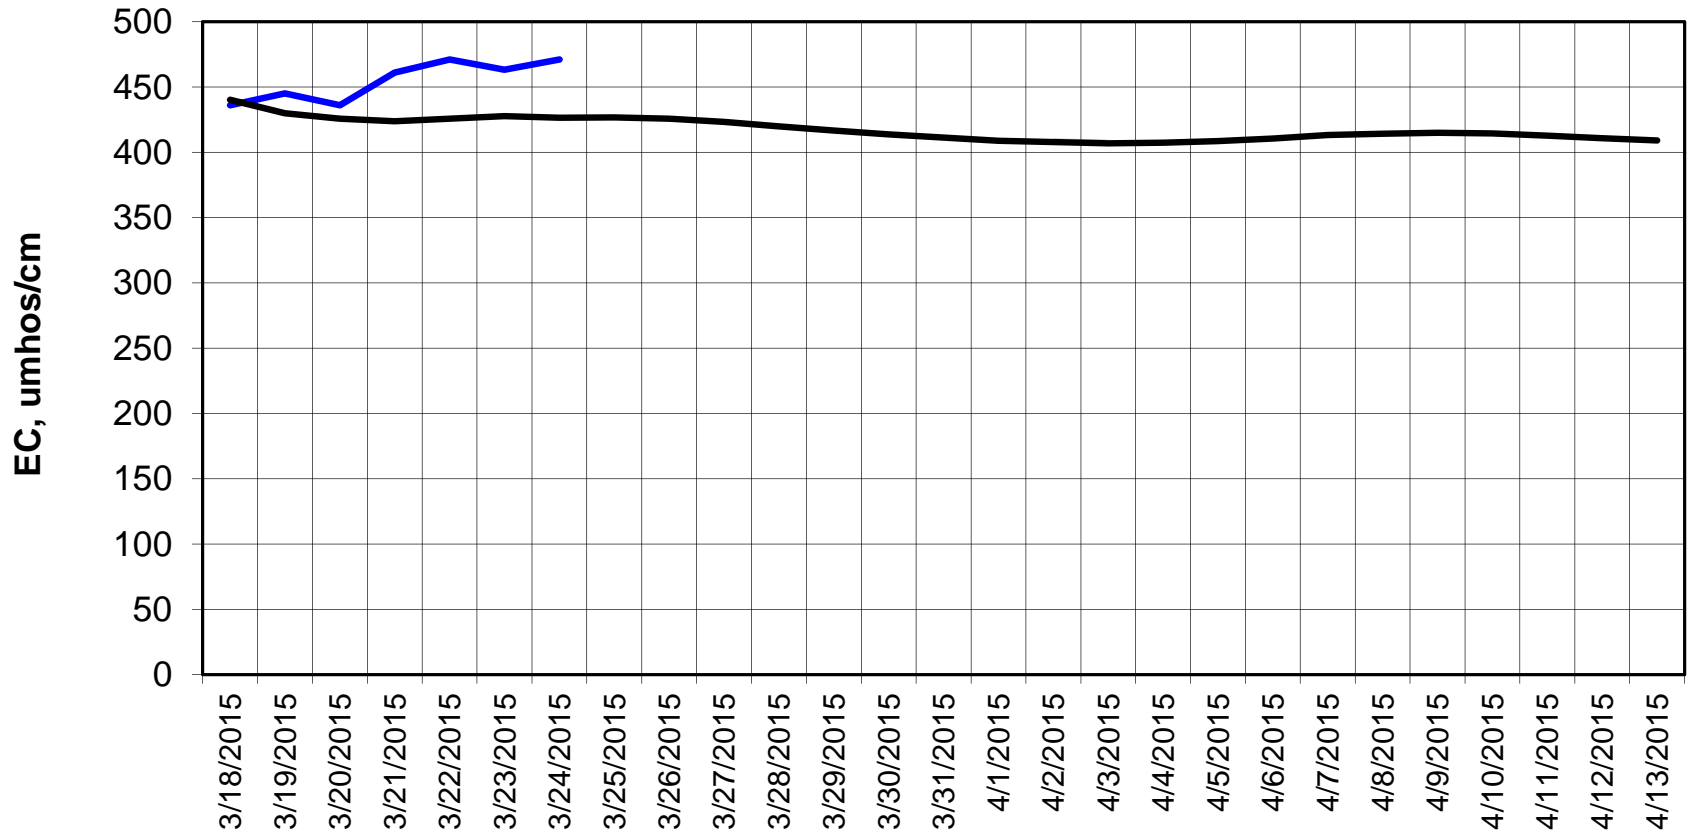

Forecasted Daily EC @ Bethel