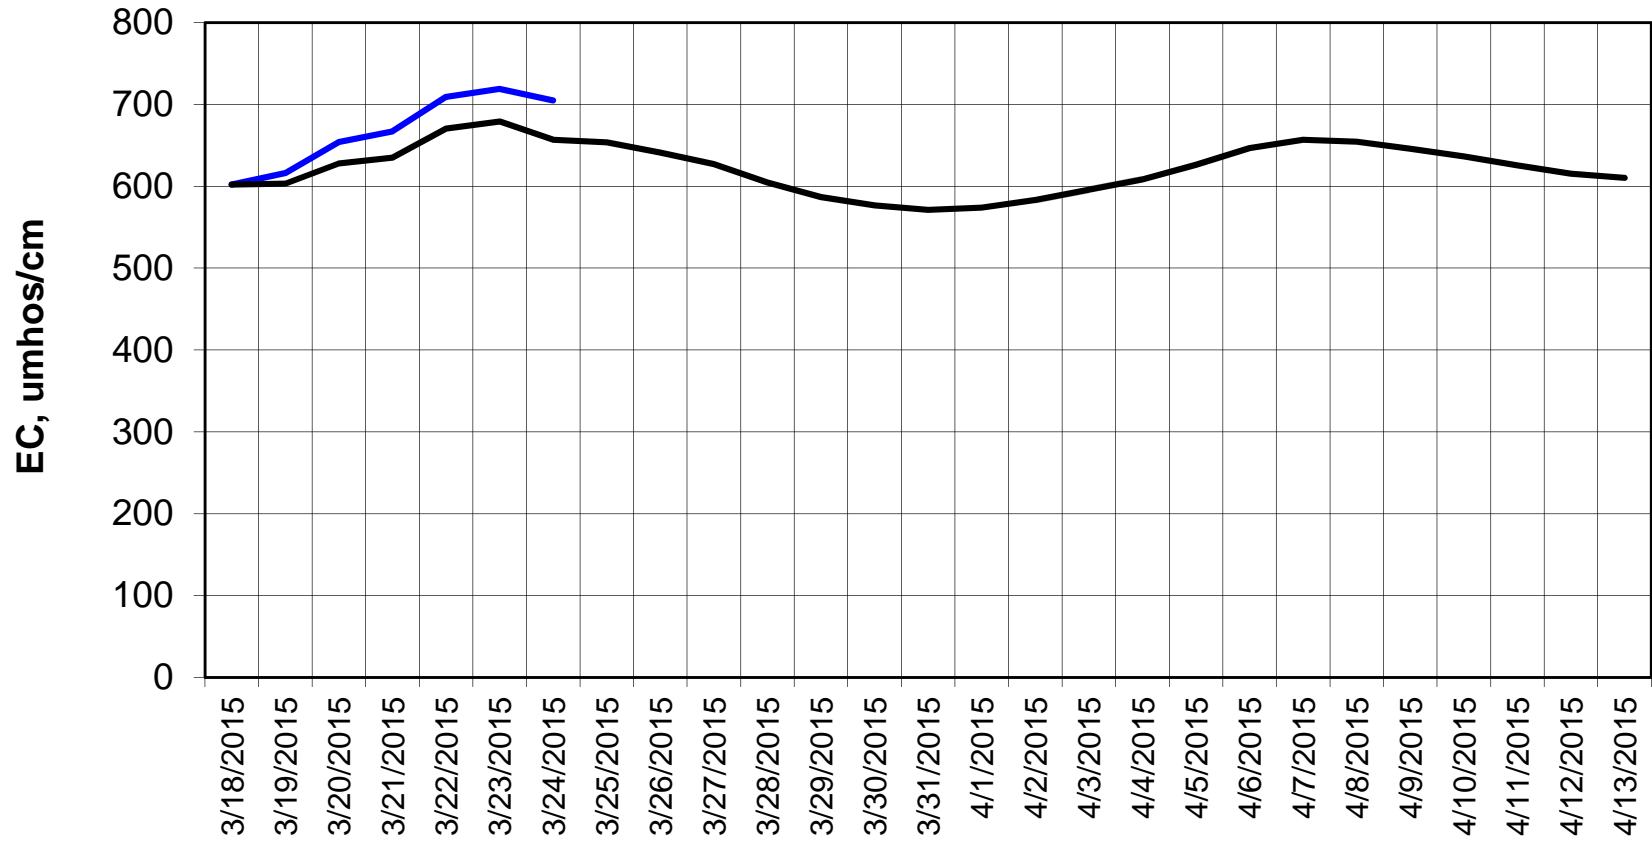

Forecasted Daily EC @ Jersey Point