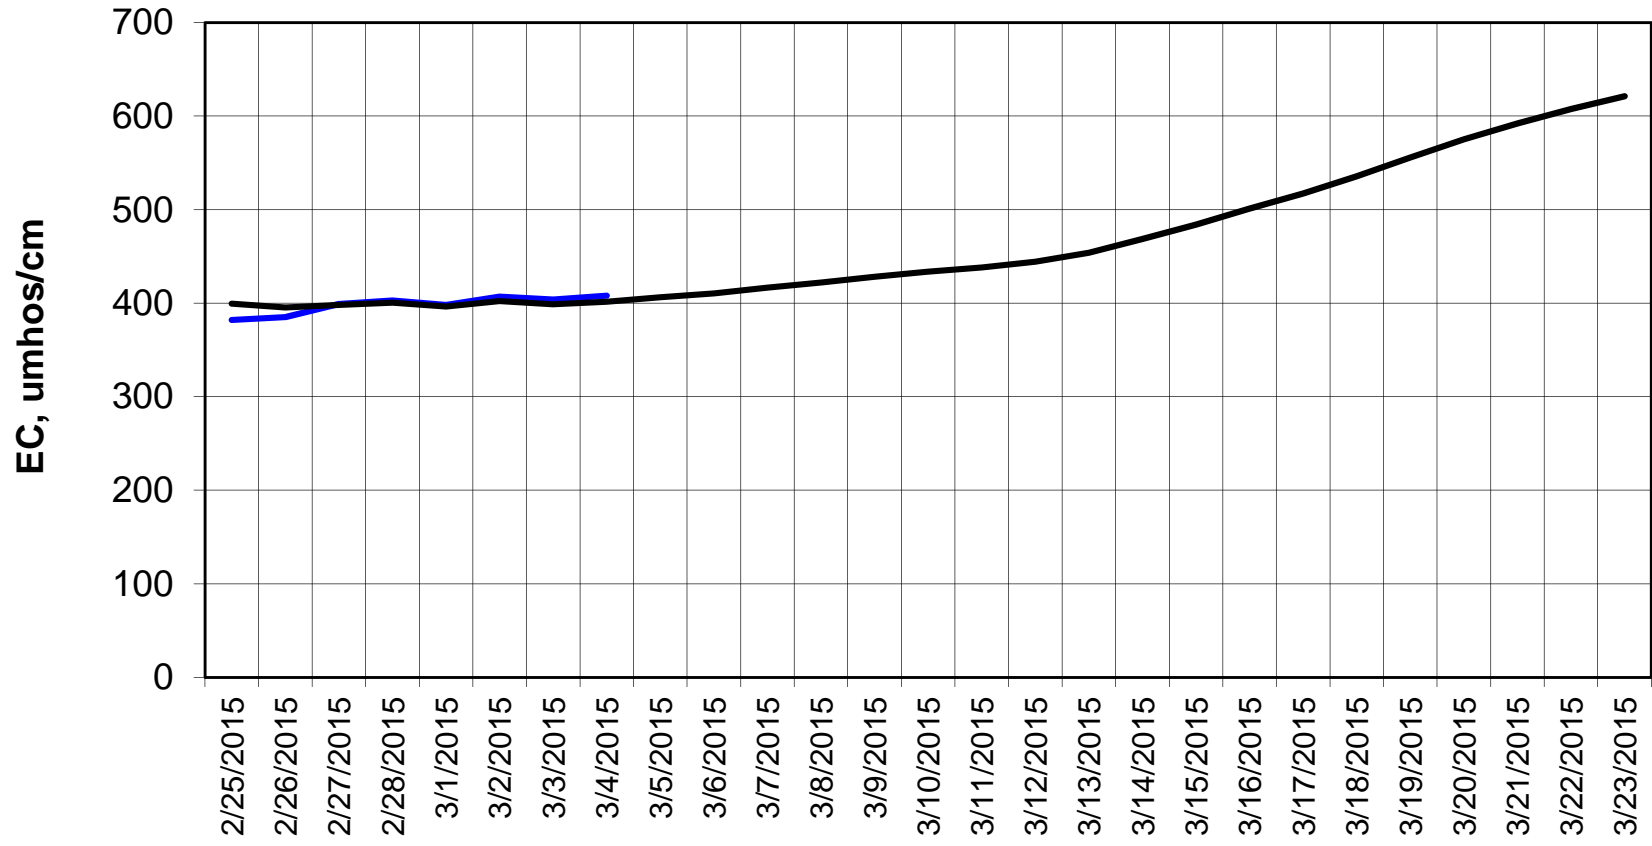

Forecasted Daily EC @ Jersey Point