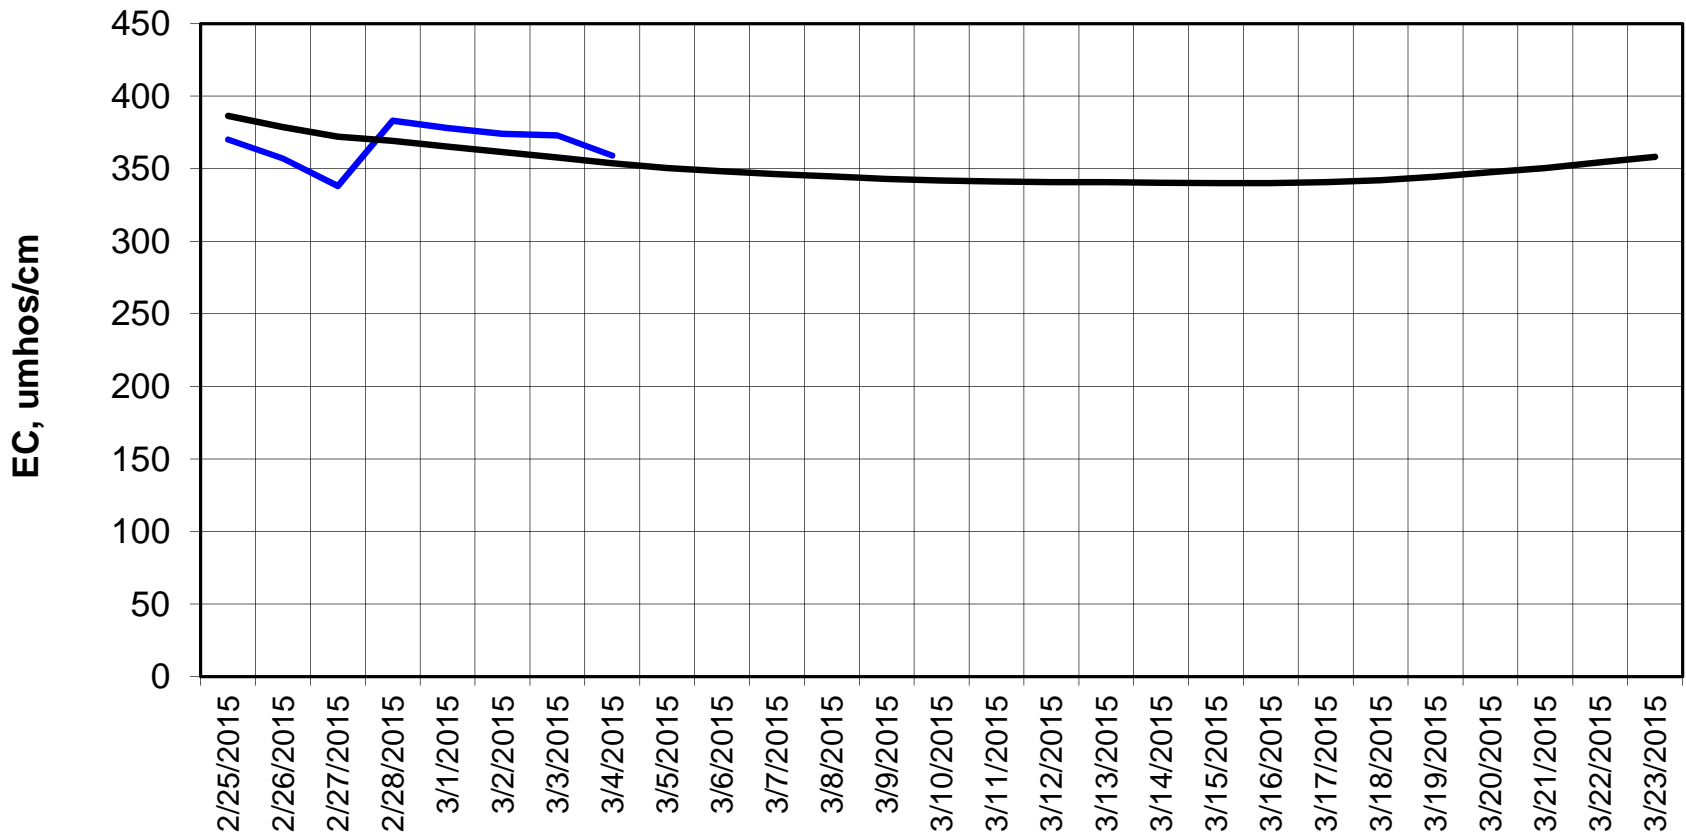

Forecasted Daily EC @ Bethel

Forecast Period 3/3/2015 thru 3/23/2015