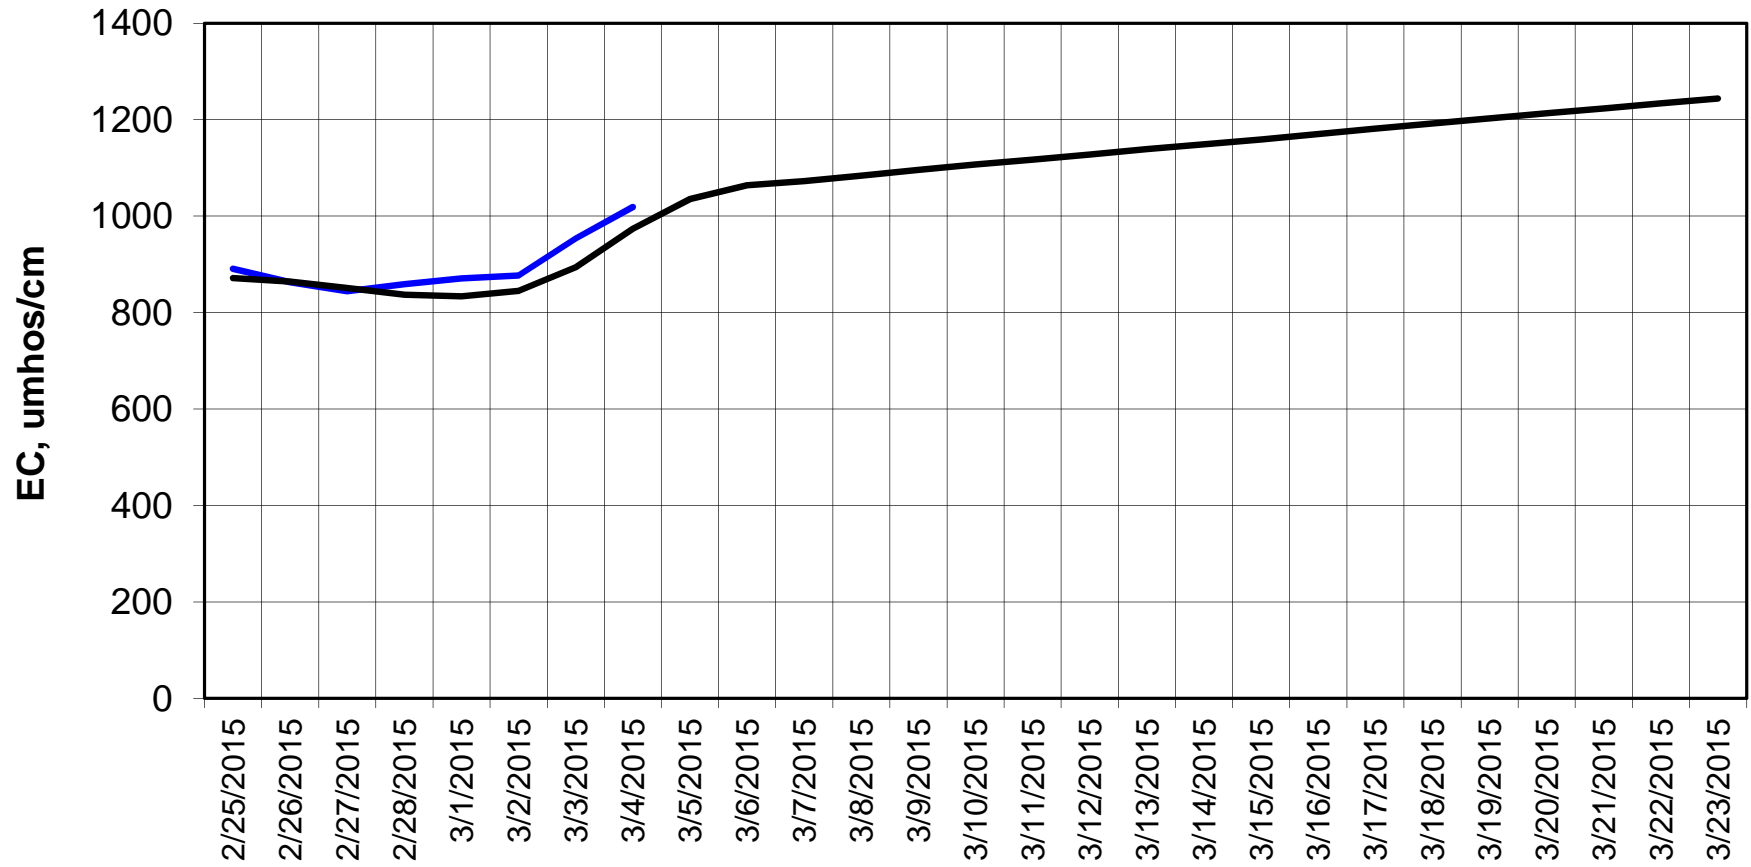

### Forecasted Daily EC @ Holland Ct

Forecast Period 3/3/2015 thru 3/23/2015

### Forecasted Daily EC @ Old River near Middle River

Forecast Period 3/3/2015 thru 3/23/2015