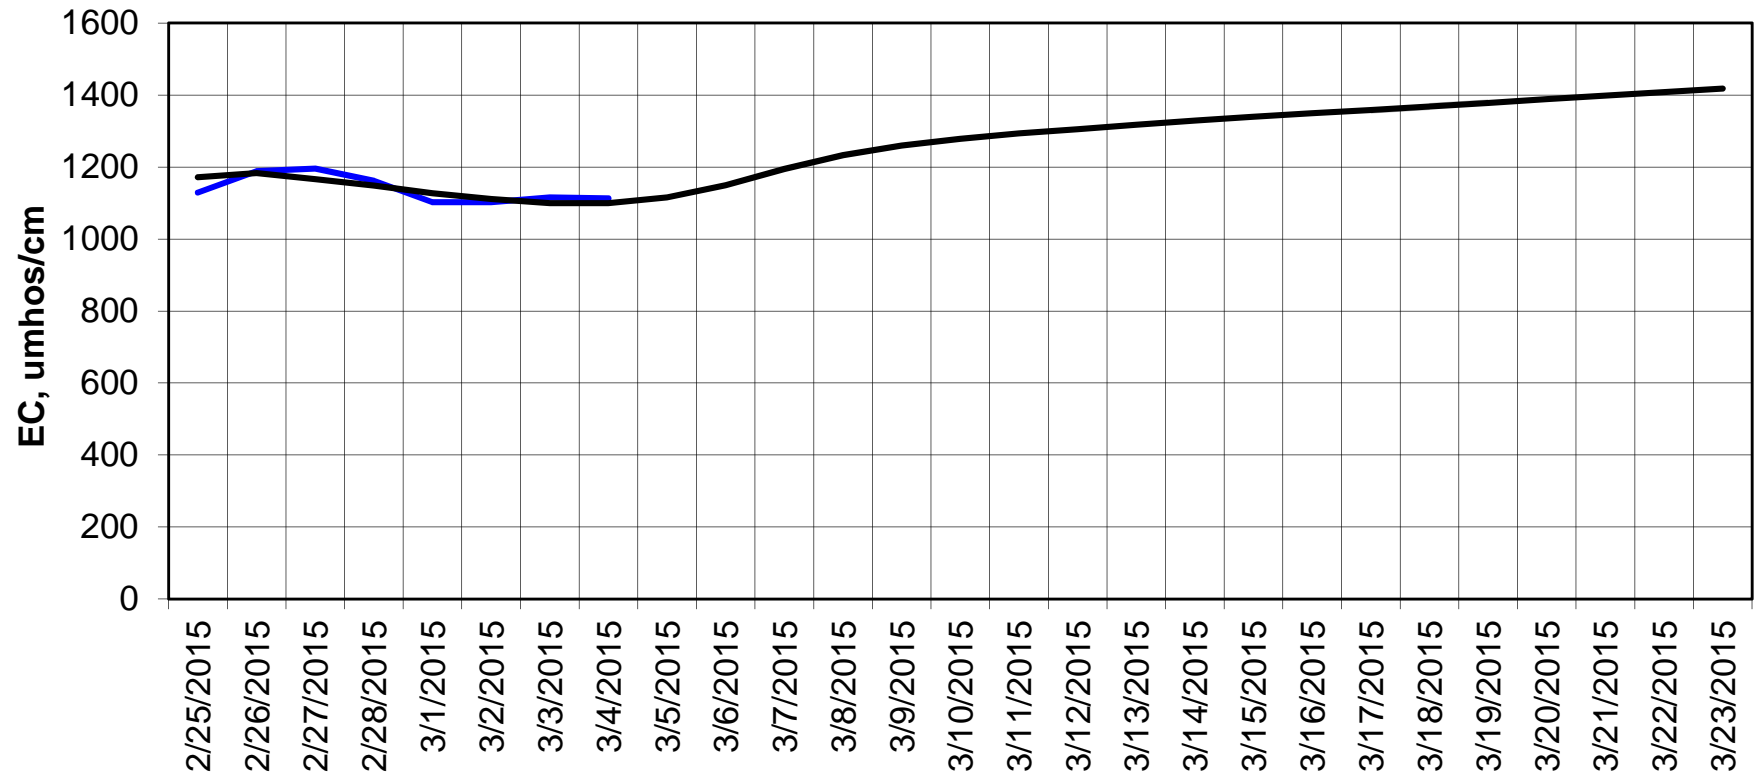

Adjusted Forecasted Daily EC @ Old River at Tracy Road

Forecast Period 3/3/2015 thru 3/23/2015