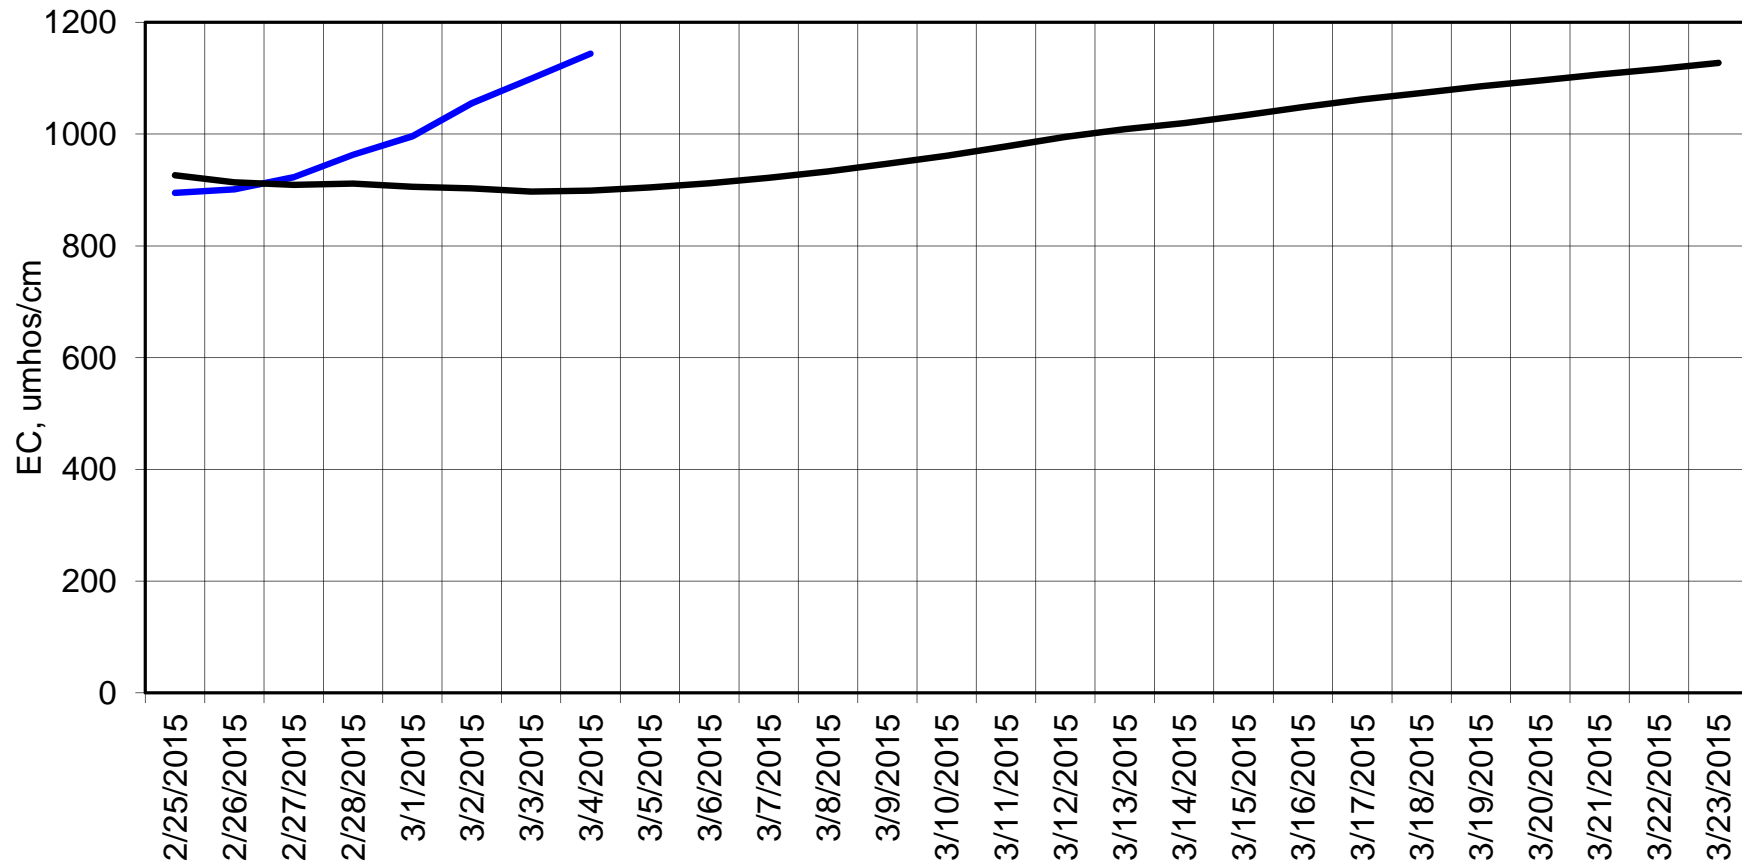

Forecasted Daily EC @ San Joaquin River at Brandt Bridge

Forecast Period 3/3/2015 thru 3/23/2015