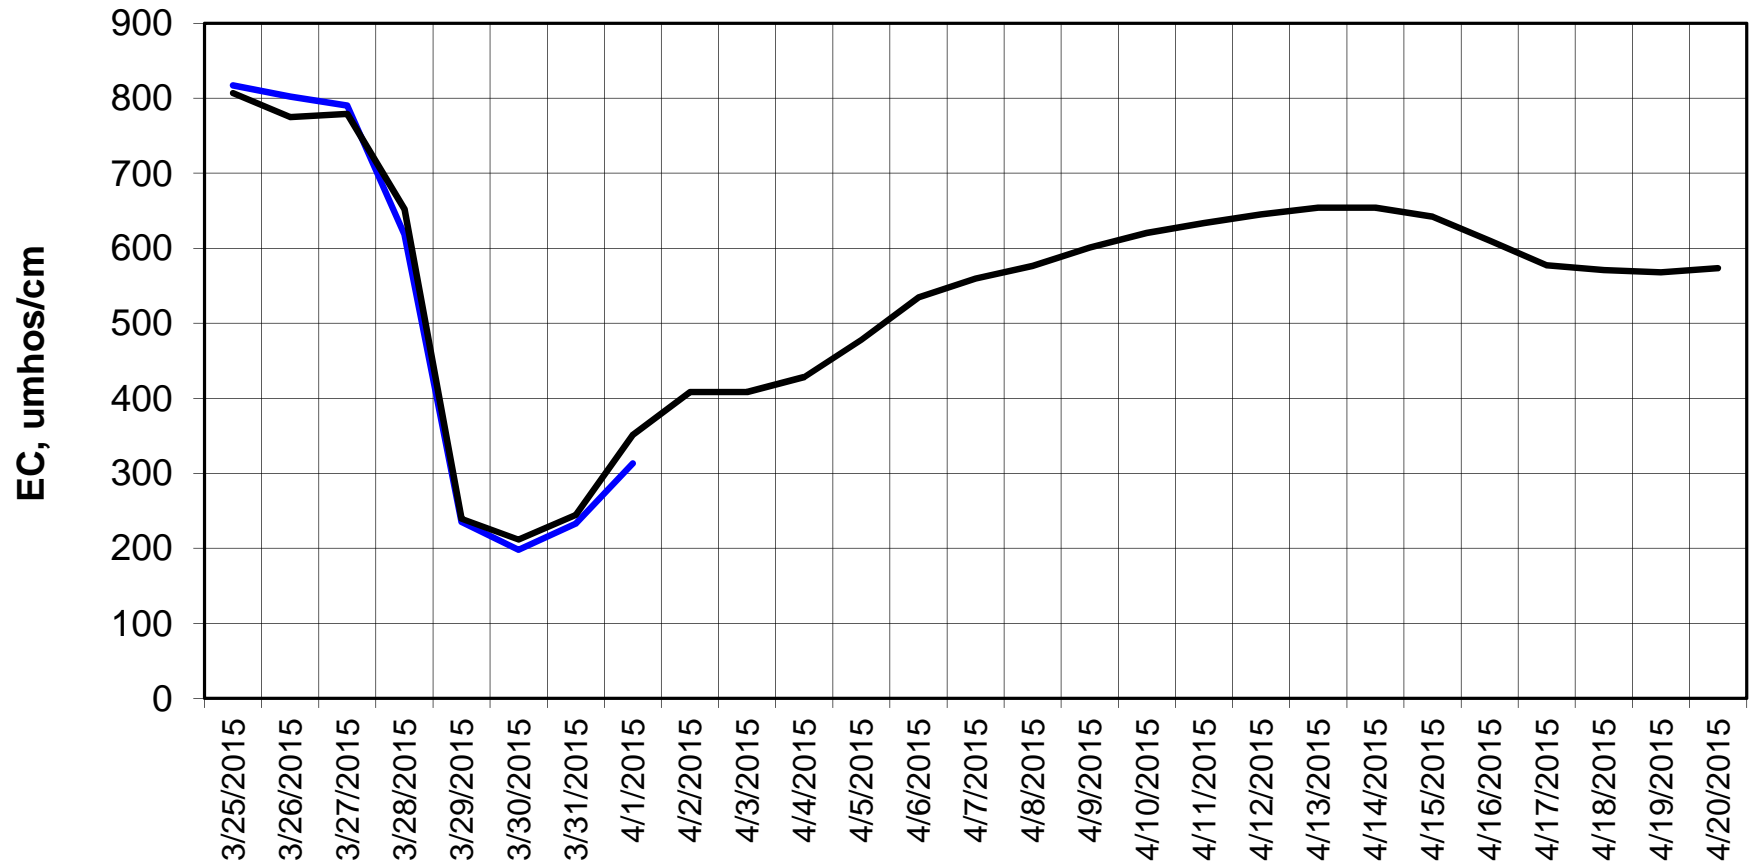

### Forecasted Daily EC @ Holland Ct

Forecast Period 3/31/2015 thru 4/20/2015

### Forecasted Daily EC @ Old River near Middle River

Forecast Period 3/31/2015 thru 4/20/2015