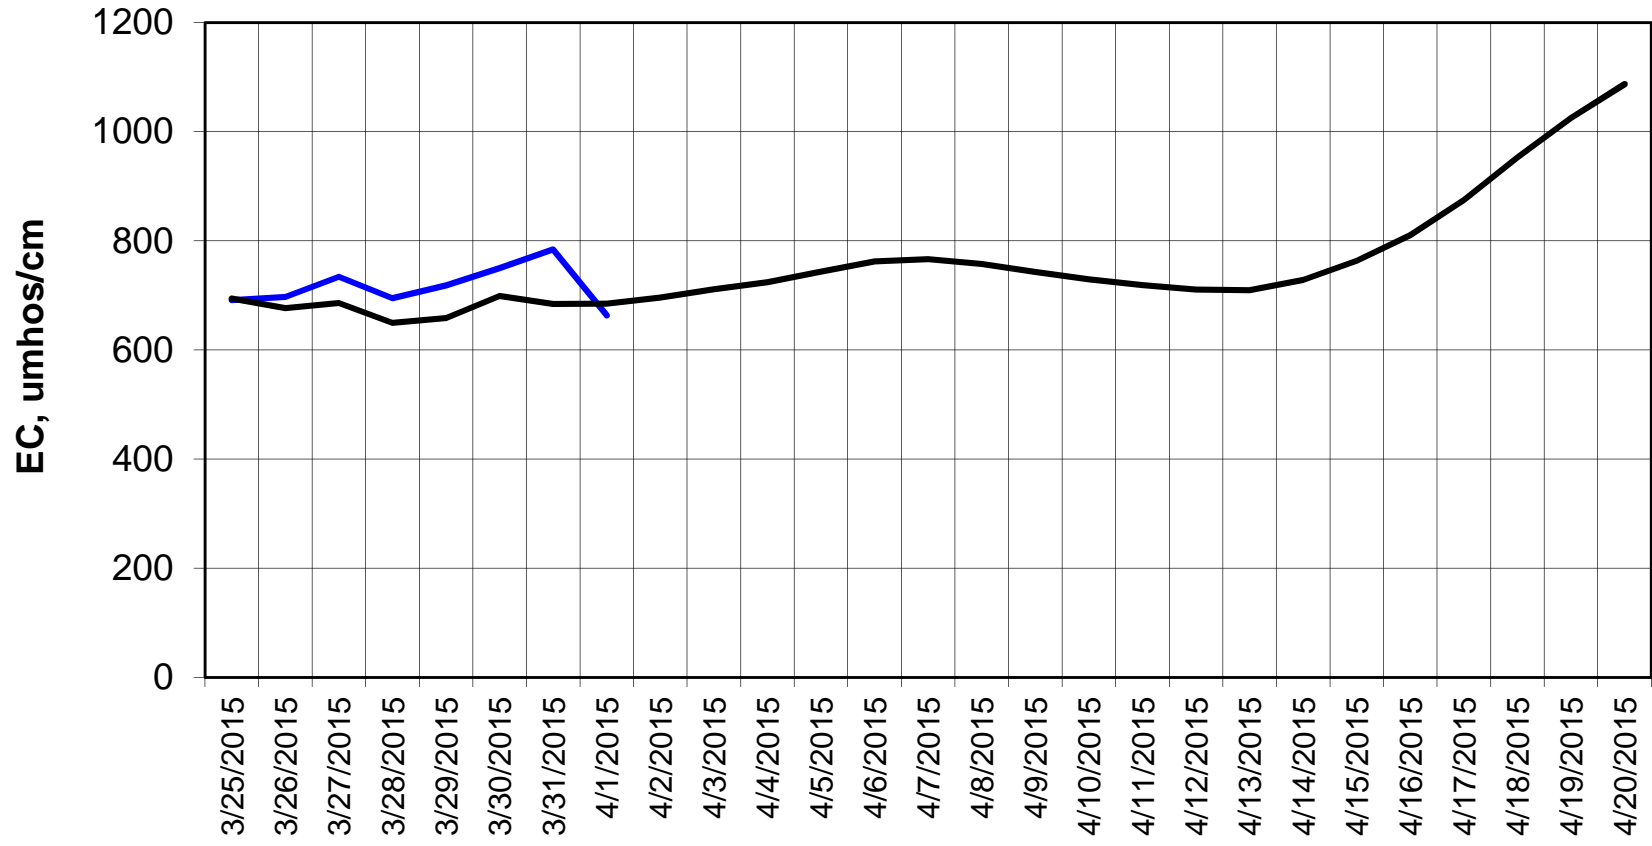

Forecasted Daily EC @ Jersey Point