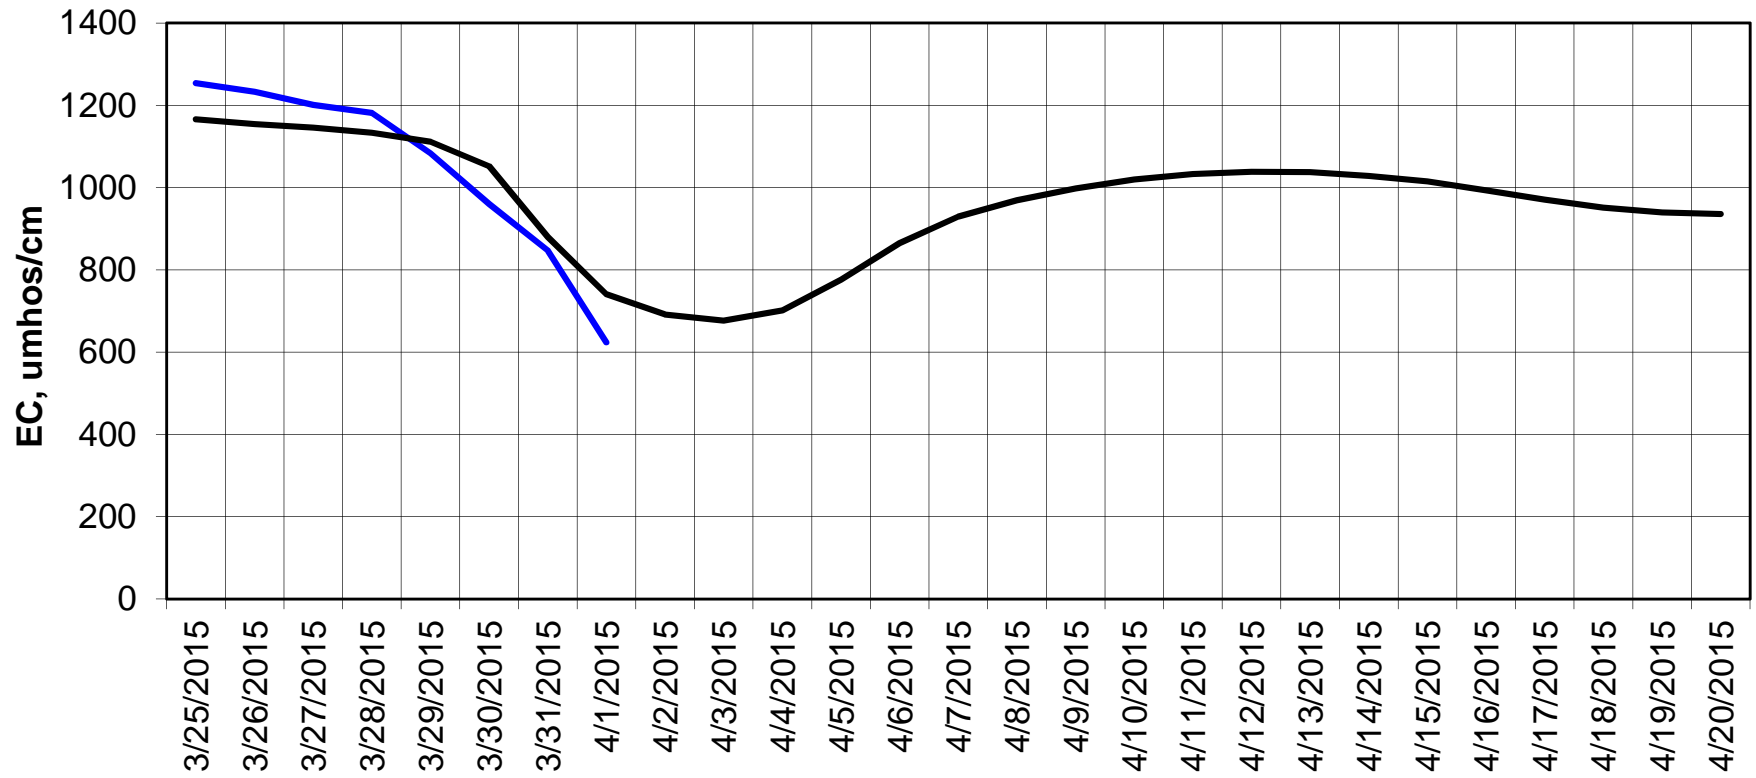

### Forecasted Daily EC @ Old River near Middle River

Forecast Period 3/31/2015 thru 4/20/2015

### Forecasted Daily EC @ San Joaquin River at Brandt Bridge

Forecast Period 3/31/2015 thru 4/20/2015

### Adjusted Forecasted Daily EC @ Old River at Tracy Road

Forecast Period 3/31/2015 thru 4/20/2015