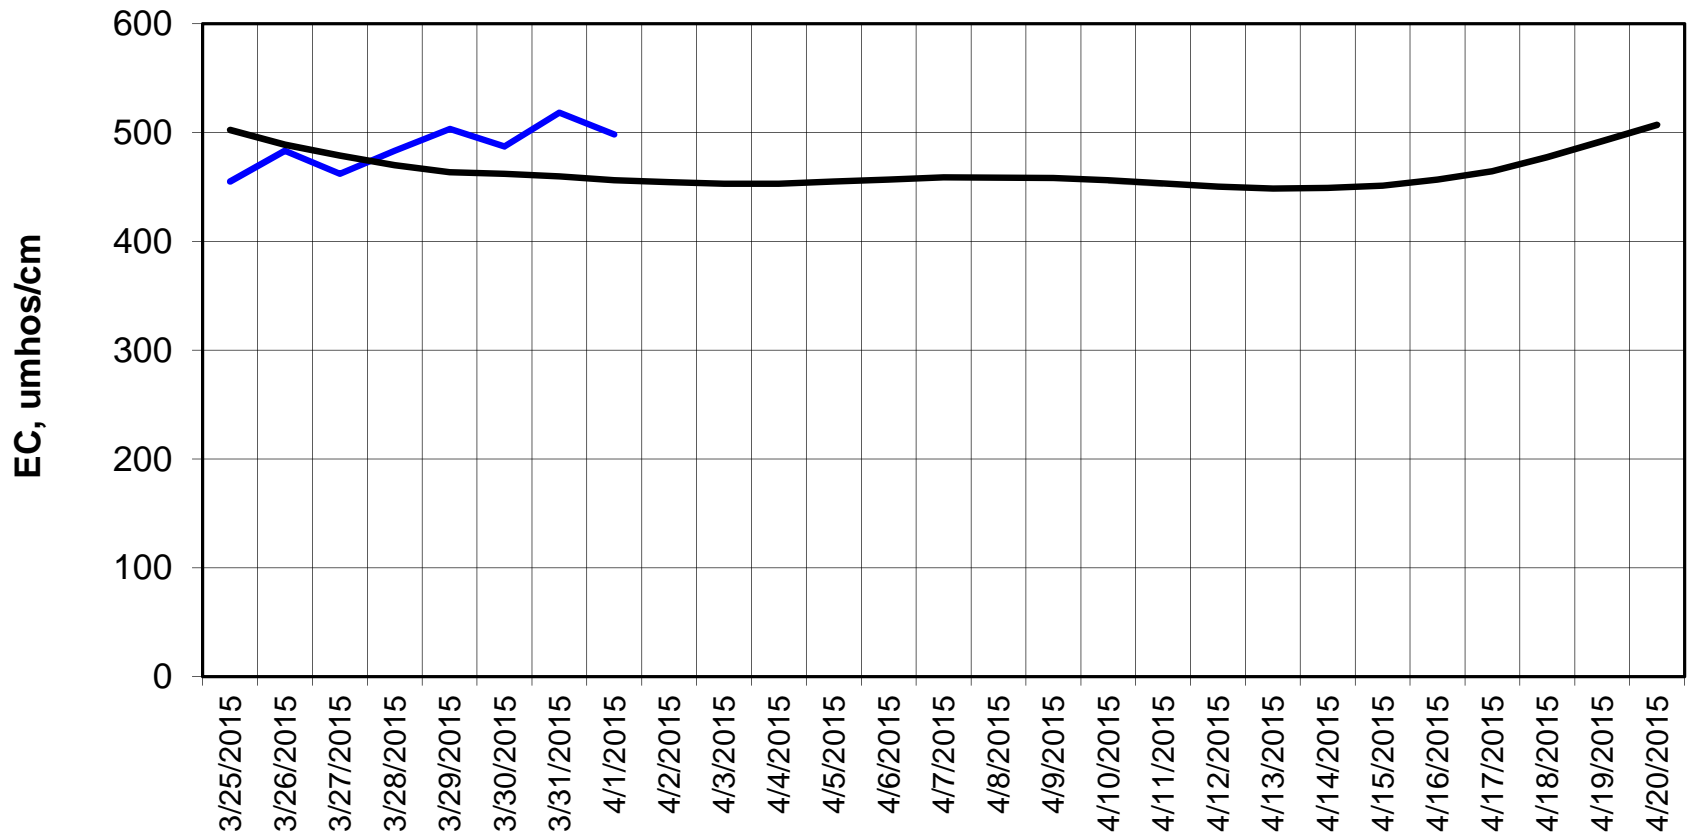

Forecasted Daily EC @ Bethel

Forecast Period 3/31/2015 thru 4/20/2015