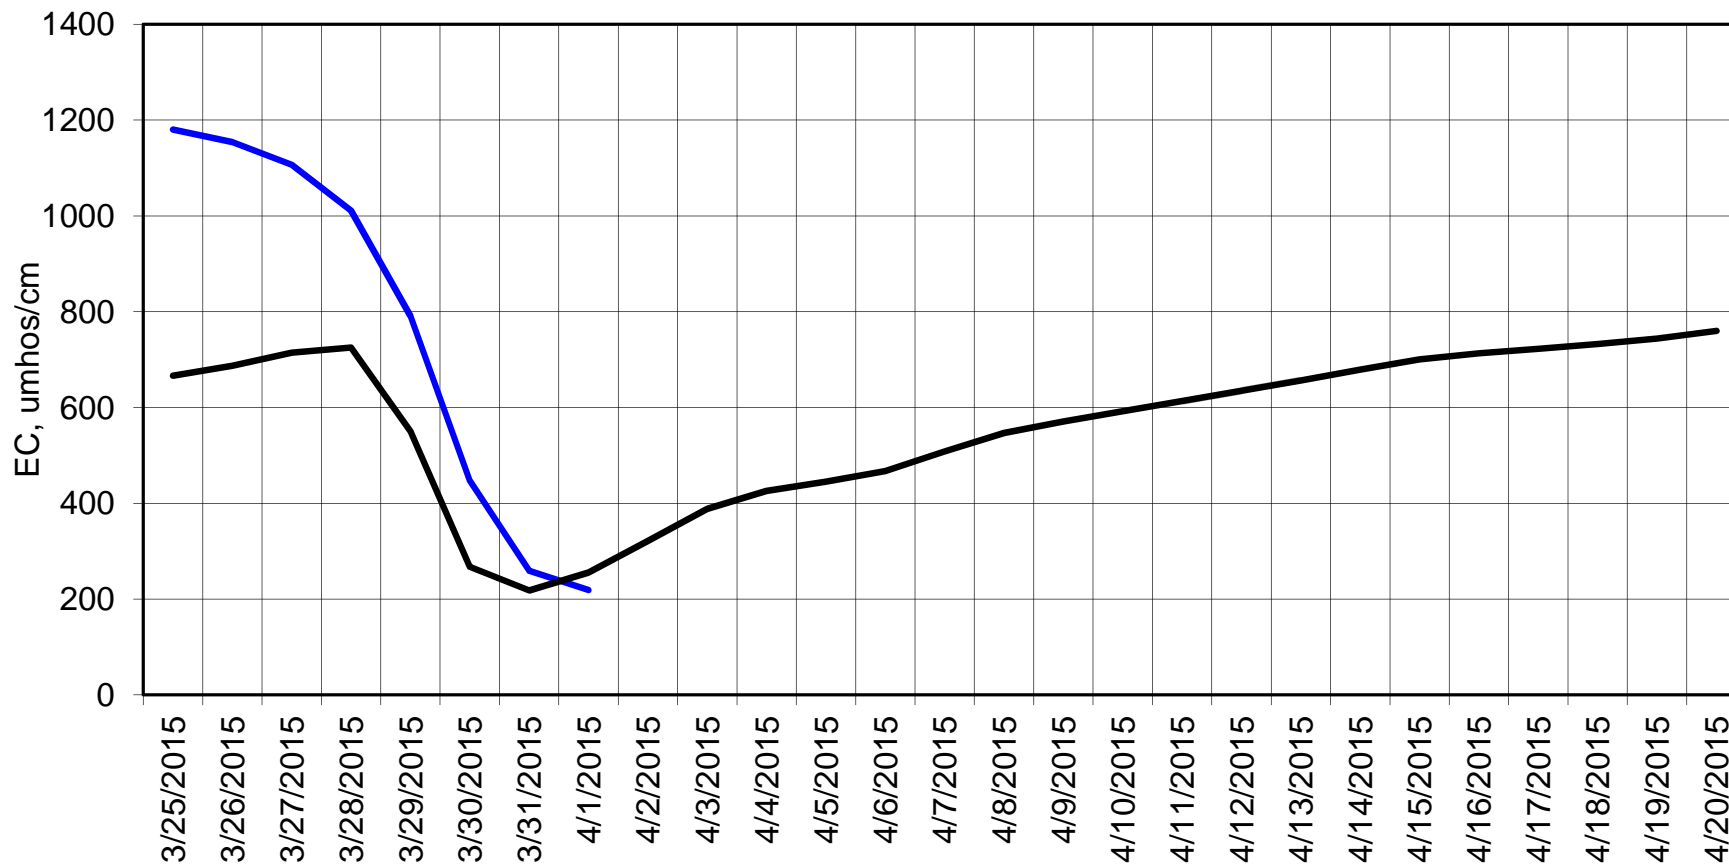

Forecasted Daily EC @ San Joaquin River at Brandt Bridge

Forecast Period 3/31/2015 thru 4/20/2015