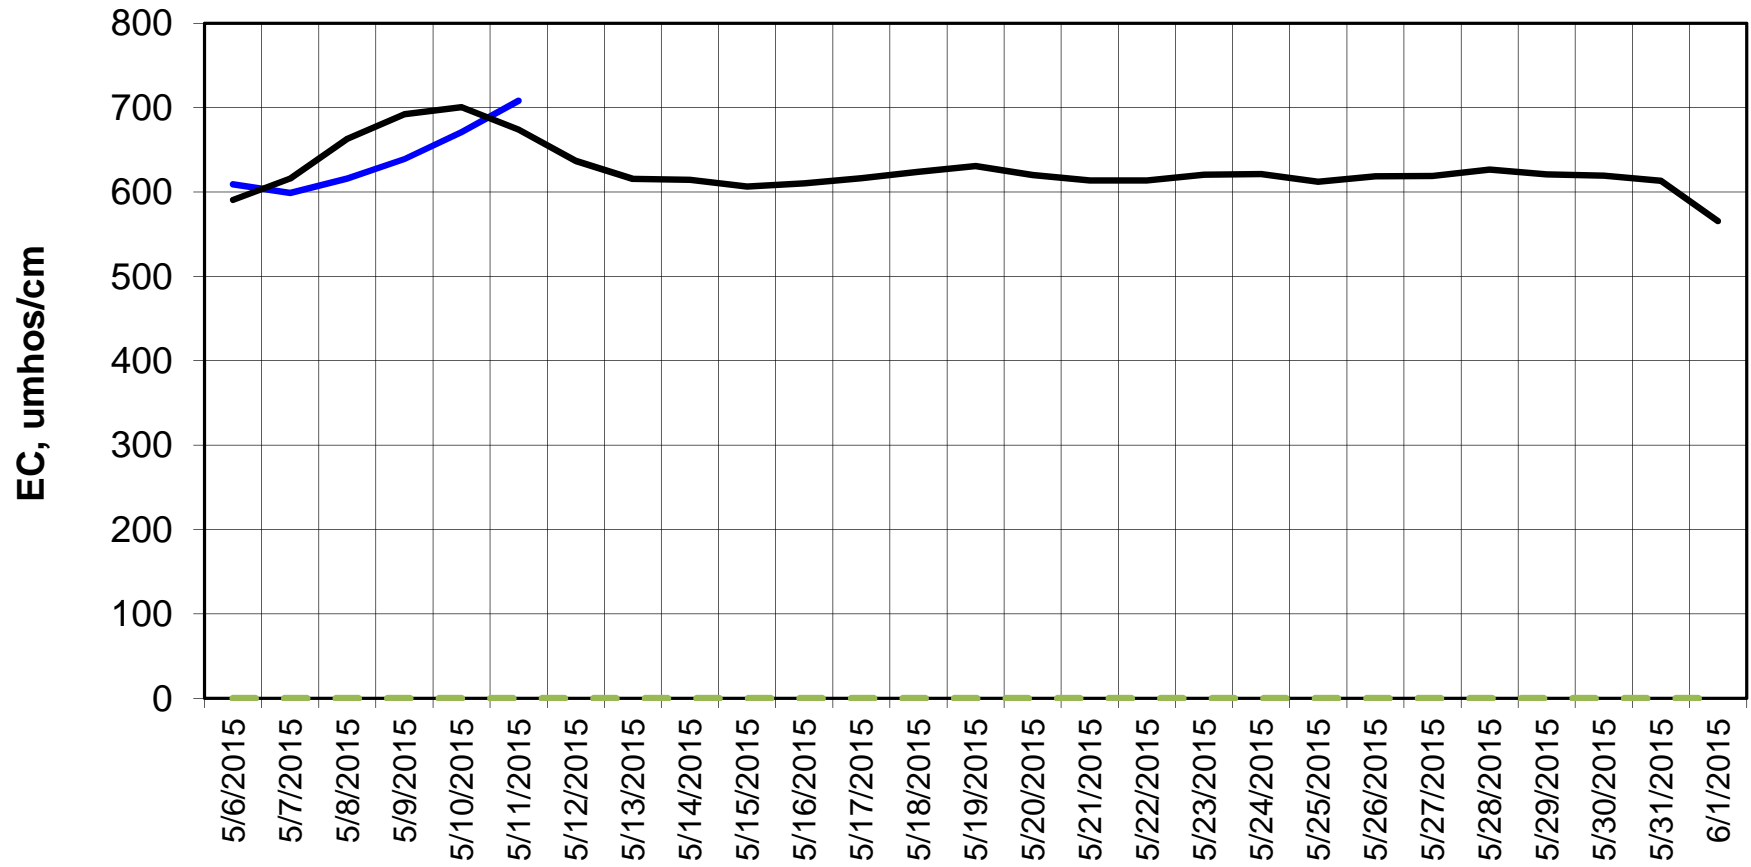

### Forecasted Daily EC @ Holland Ct

Forecast Period 5/12/2015 thru 6/1/2015

### Forecasted Daily EC @ Old River near Middle River

Forecast Period 5/12/2015 thru 6/1/2015

### Forecasted Daily EC @ San Joaquin River at Brandt Bridge

Forecast Period 5/12/2015 thru 6/1/2015

**Adjusted Forecasted Daily EC  
@ Old River at Tracy Road**

**Forecast Period 5/12/2015 thru 6/1/2015**