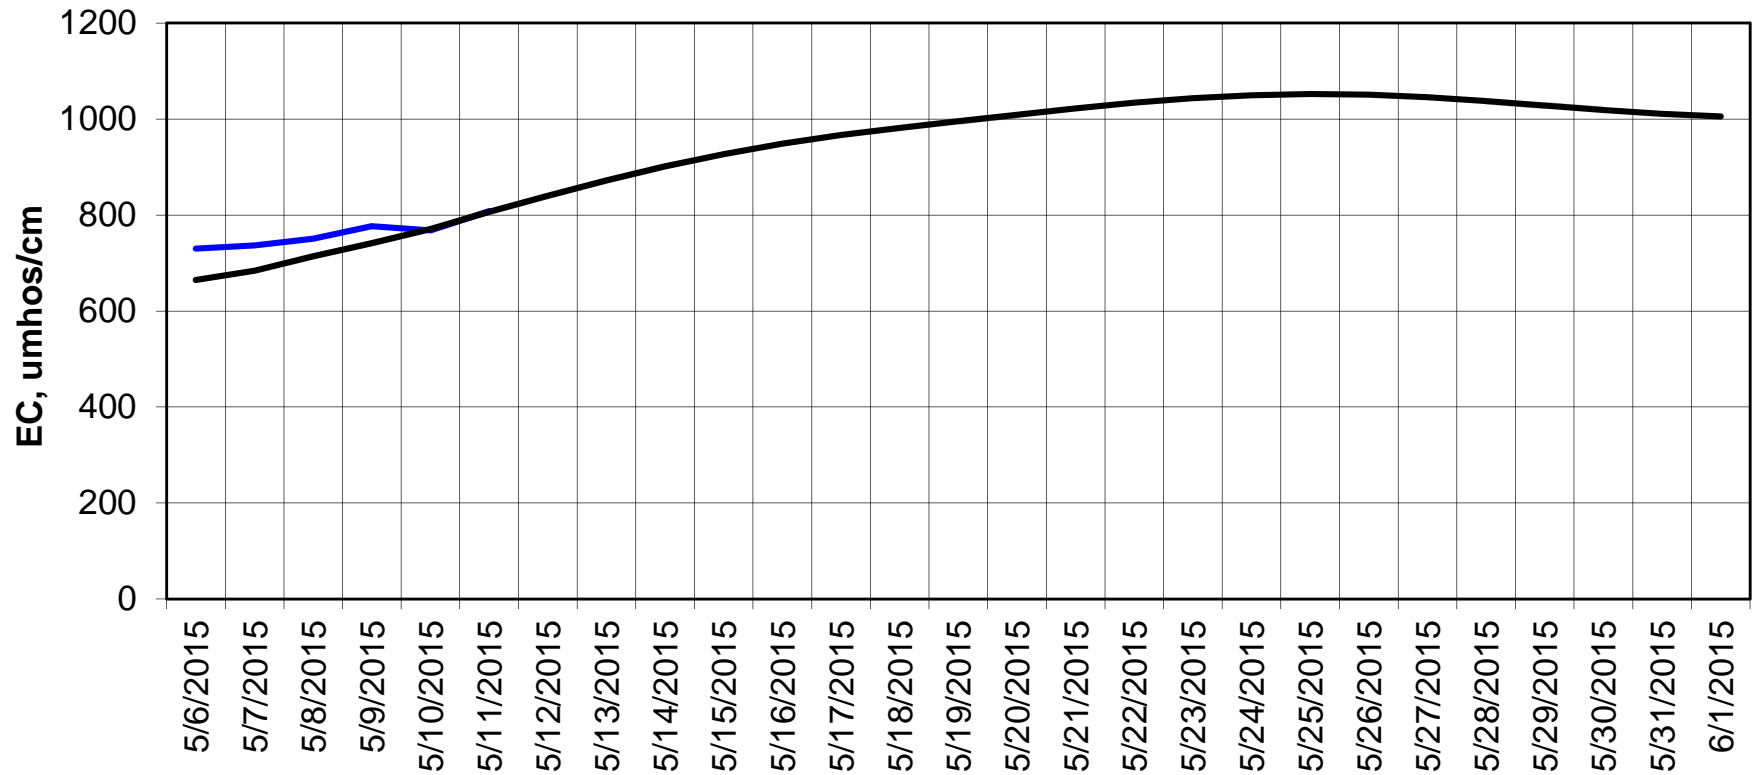

### Forecasted Daily EC @ Old River near Middle River

Forecast Period 5/12/2015 thru 6/1/2015

### Forecasted Daily EC @ San Joaquin River at Brandt Bridge

Forecast Period 5/12/2015 thru 6/1/2015

**Adjusted Forecasted Daily EC  
@ Old River at Tracy Road**

**Forecast Period 5/12/2015 thru 6/1/2015**

### Forecasted Daily EC @ Jersey Point

Forecast Period 5/12/2015 thru 6/1/2015