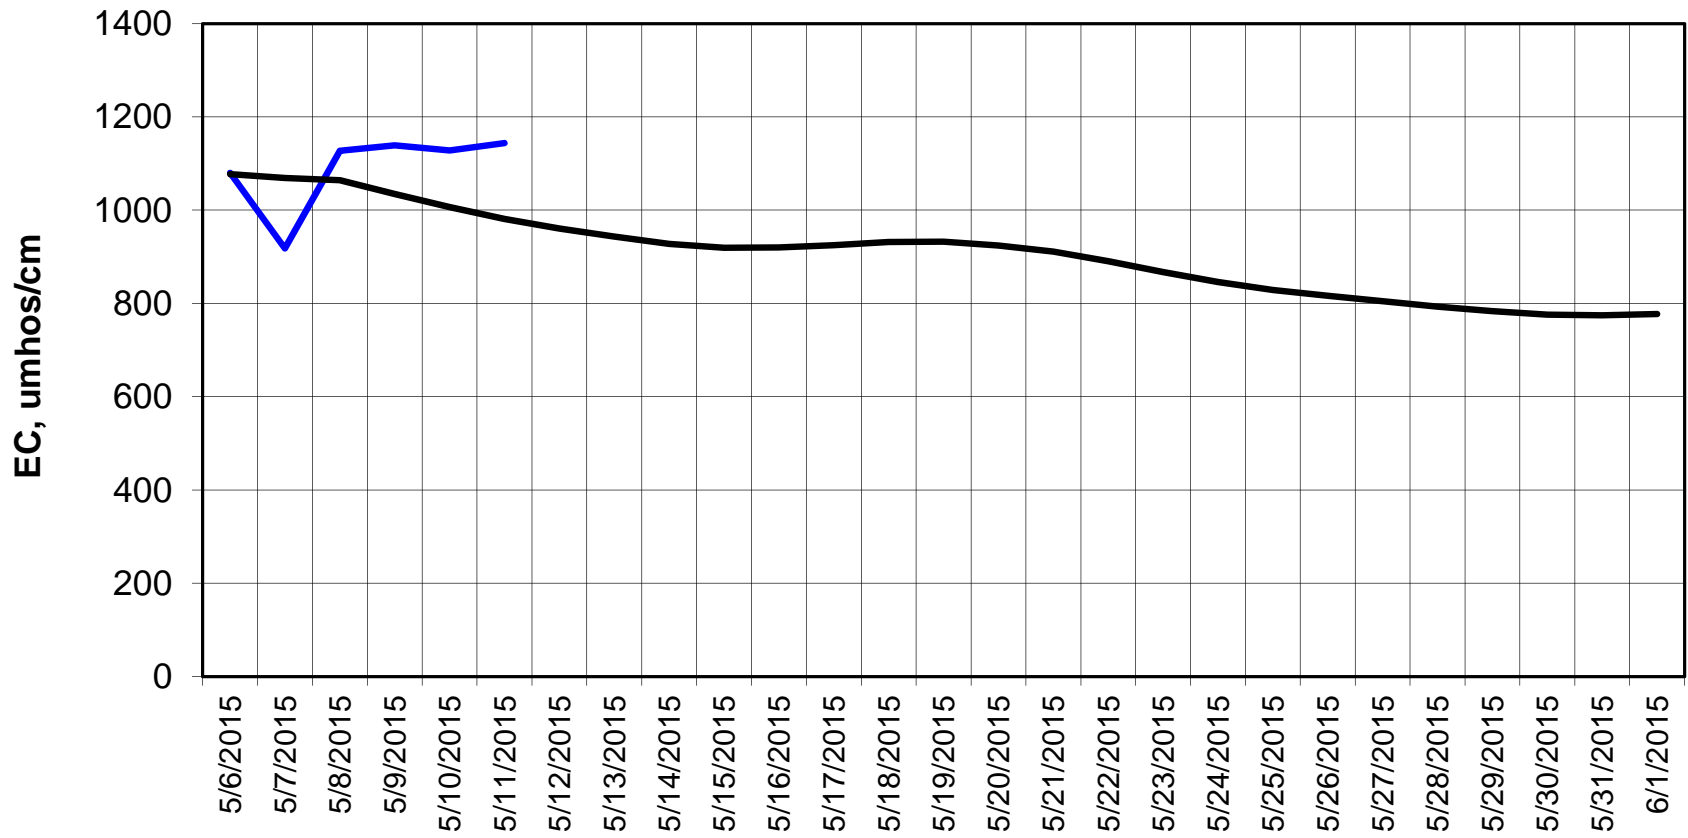

Forecasted Daily EC @ Bethel

Forecast Period 5/12/2015 thru 6/1/2015