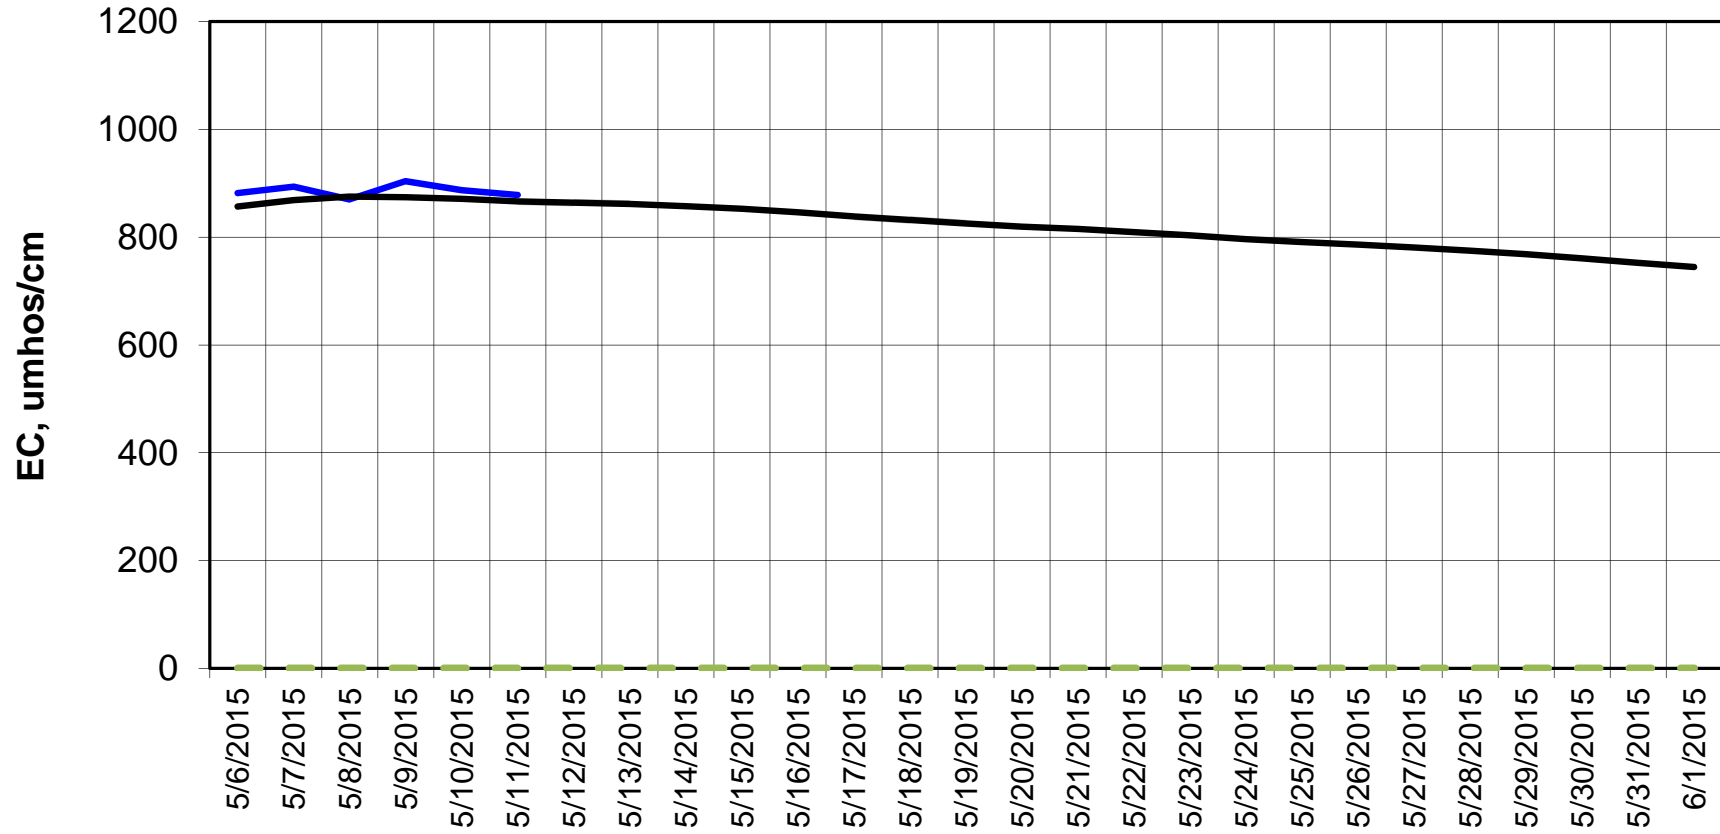

### Forecasted Daily EC @ Holland Ct

Forecast Period 5/12/2015 thru 6/1/2015

### Forecasted Daily EC @ Old River near Middle River

Forecast Period 5/12/2015 thru 6/1/2015

### Forecasted Daily EC @ San Joaquin River at Brandt Bridge

Forecast Period 5/12/2015 thru 6/1/2015

**Adjusted Forecasted Daily EC  
@ Old River at Tracy Road**

**Forecast Period 5/12/2015 thru 6/1/2015**

### Forecasted Daily EC @ Jersey Point

Forecast Period 5/12/2015 thru 6/1/2015