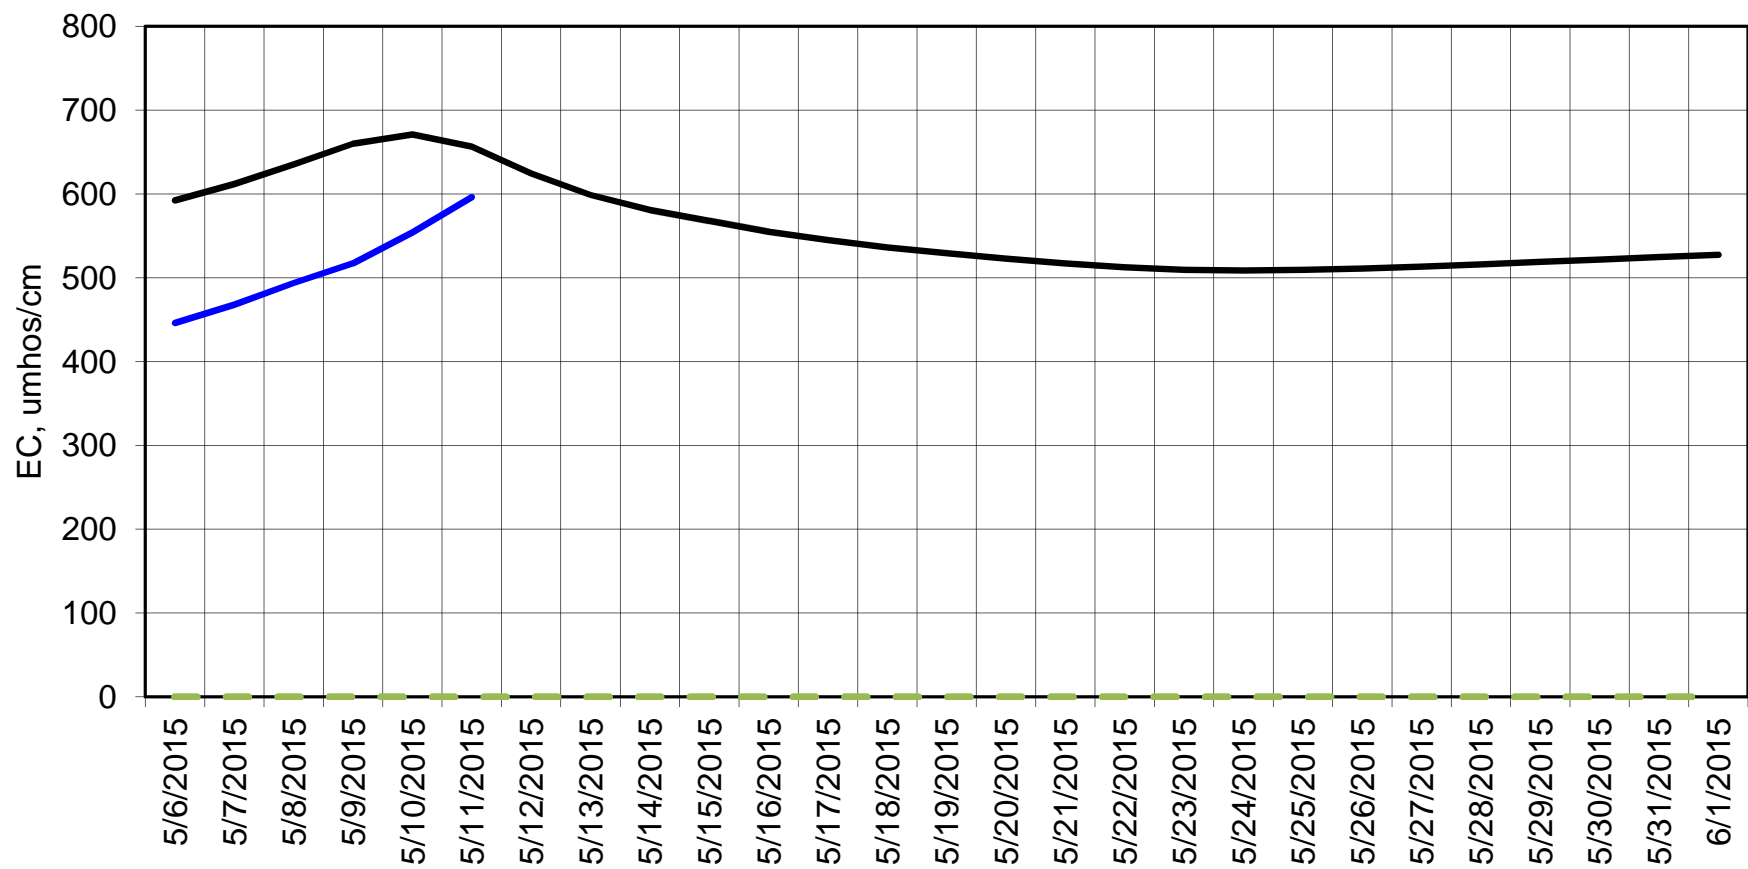

Forecasted Daily EC @ San Joaquin River at Brandt Bridge

Forecast Period 5/12/2015 thru 6/1/2015