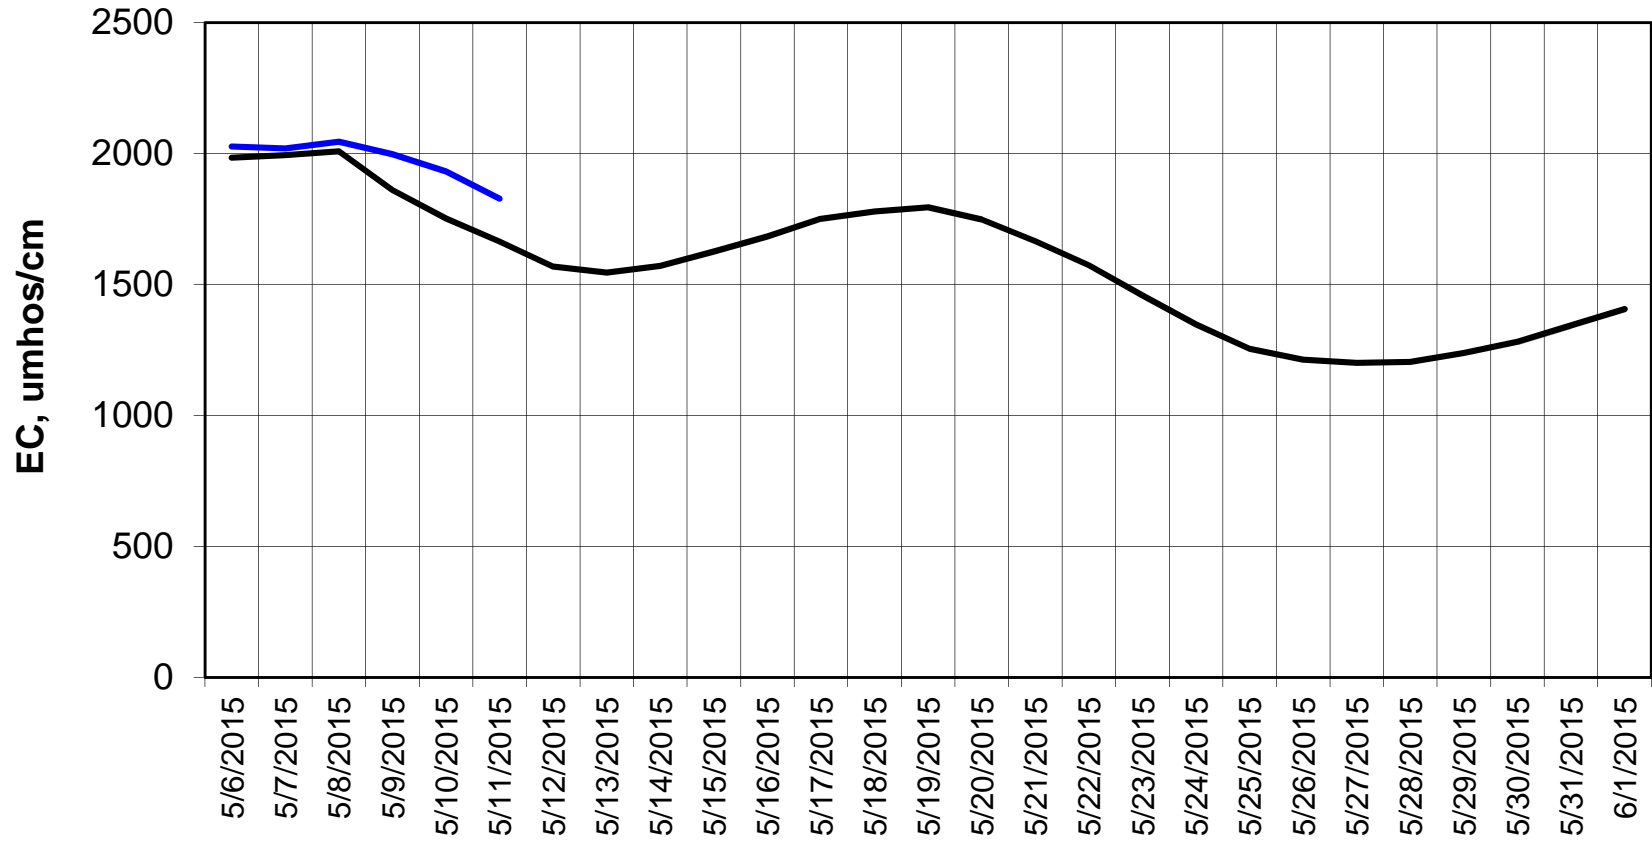

### Forecasted Daily EC @ Old River near Middle River

Forecast Period 5/12/2015 thru 6/1/2015

### Forecasted Daily EC @ San Joaquin River at Brandt Bridge

Forecast Period 5/12/2015 thru 6/1/2015

**Adjusted Forecasted Daily EC  
@ Old River at Tracy Road**

**Forecast Period 5/12/2015 thru 6/1/2015**

### Forecasted Daily EC @ Jersey Point

Forecast Period 5/12/2015 thru 6/1/2015