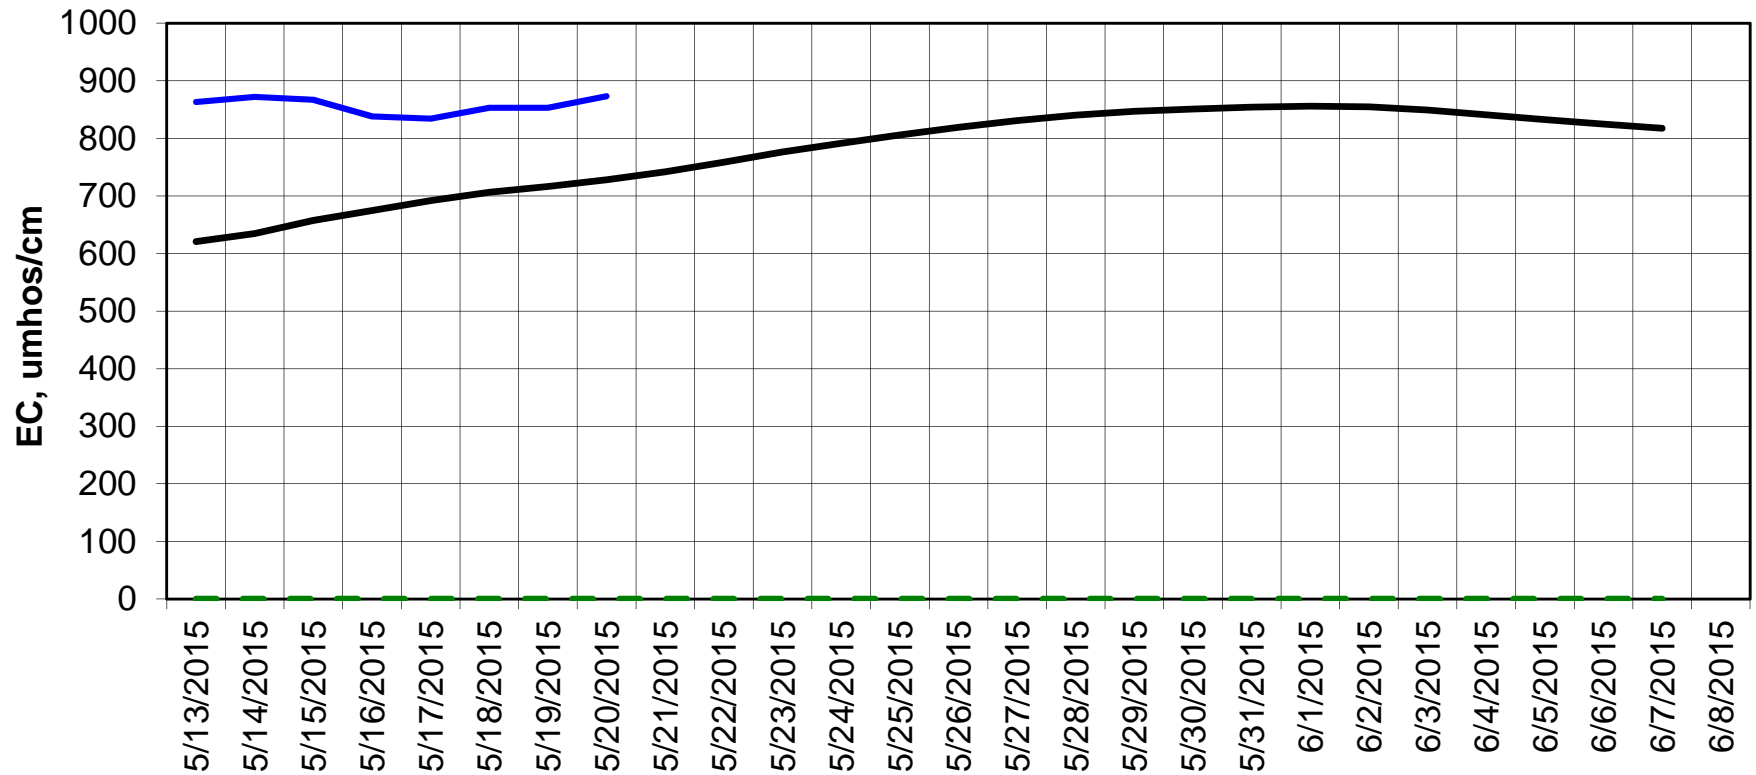

### Forecasted Daily EC @ Old River near Middle River

Forecast Period 5/19/2015 thru 6/8/2015

### Forecasted Daily EC @ San Joaquin River at Brandt Bridge

Forecast Period 5/19/2015 thru 6/8/2015

### Adjusted Forecasted Daily EC @ Old River at Tracy Road

Forecast Period 5/19/2015 thru 6/8/2015