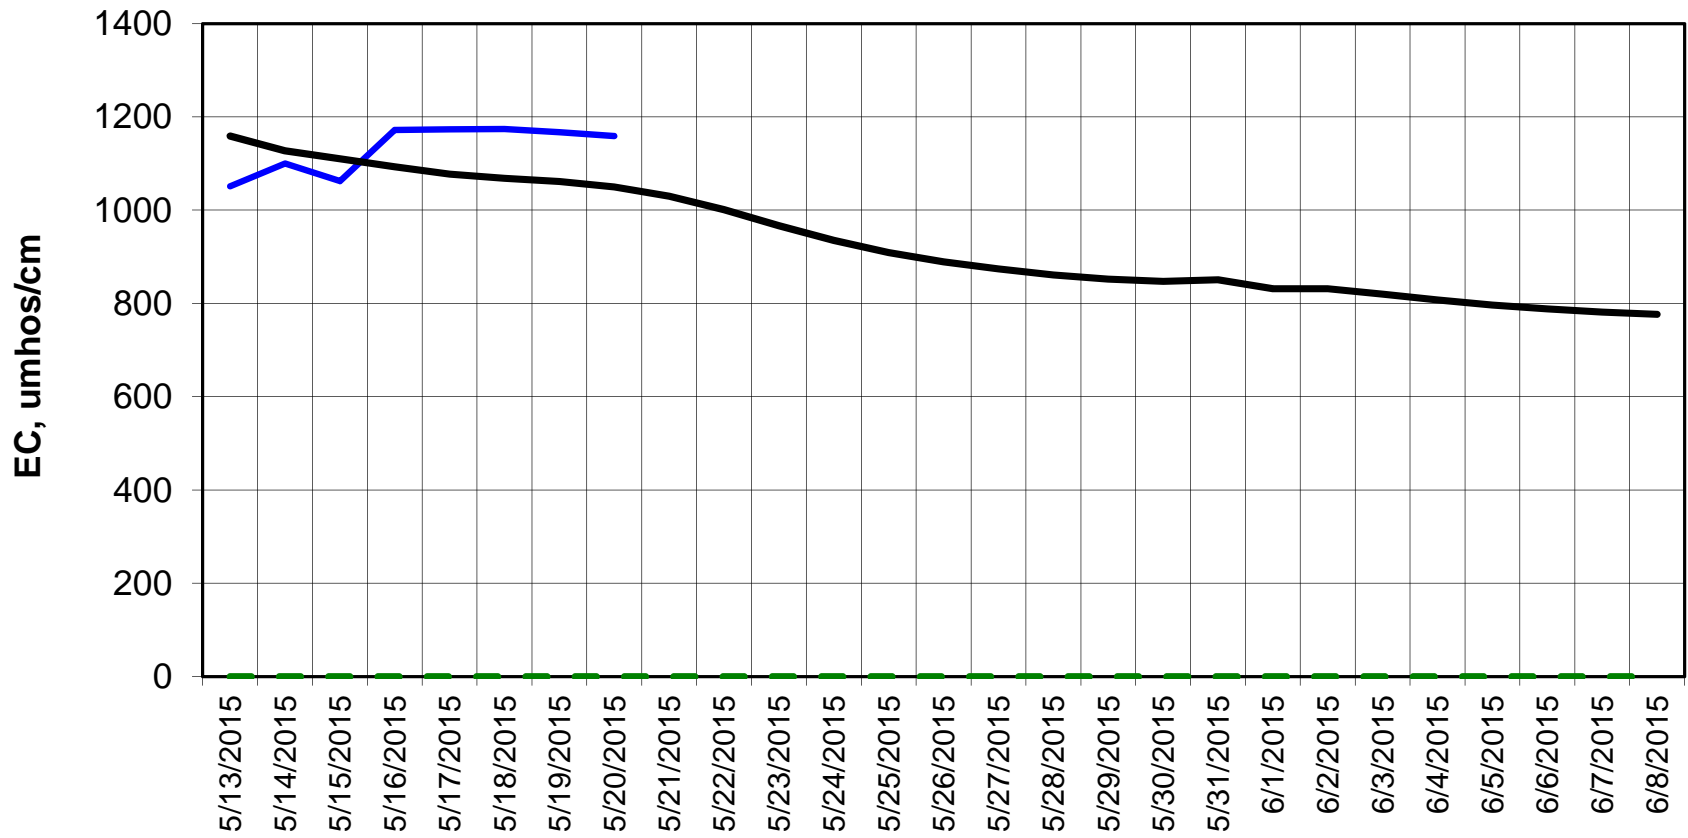

Forecasted Daily EC @ Bethel