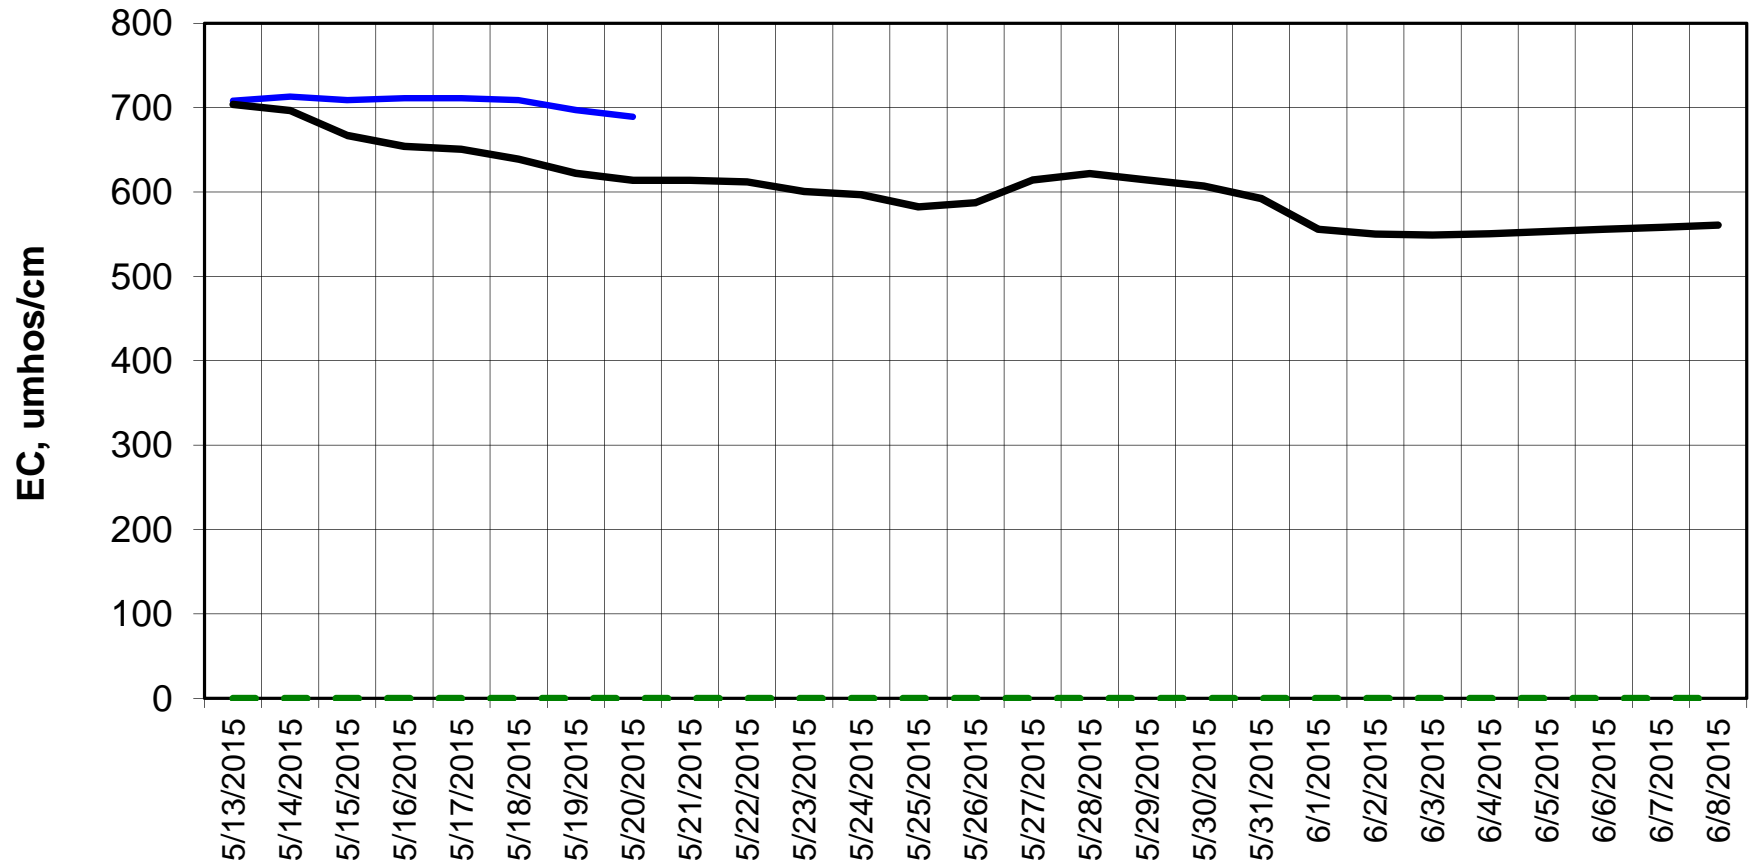

### Forecasted Daily EC @ Holland Ct

Forecast Period 5/19/2015 thru 6/8/2015

### Forecasted Daily EC @ Old River near Middle River

Forecast Period 5/19/2015 thru 6/8/2015

### Adjusted Forecasted Daily EC @ Old River at Tracy Road

Forecast Period 5/19/2015 thru 6/8/2015