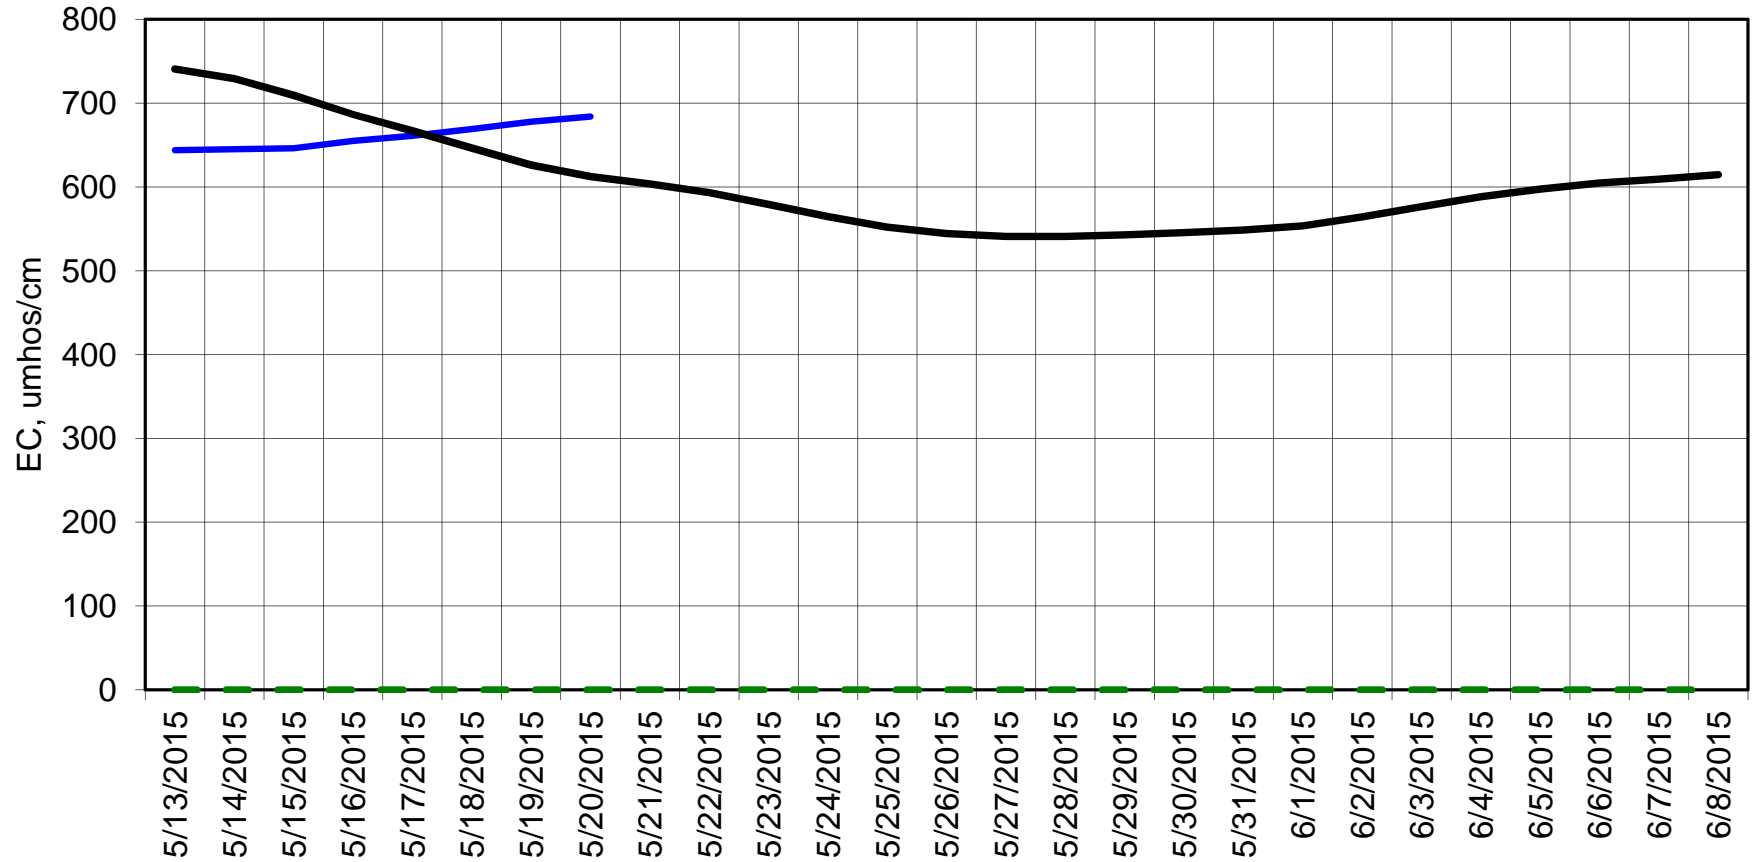

Forecasted Daily EC @ San Joaquin River at Brandt Bridge

Forecast Period 5/19/2015 thru 6/8/2015