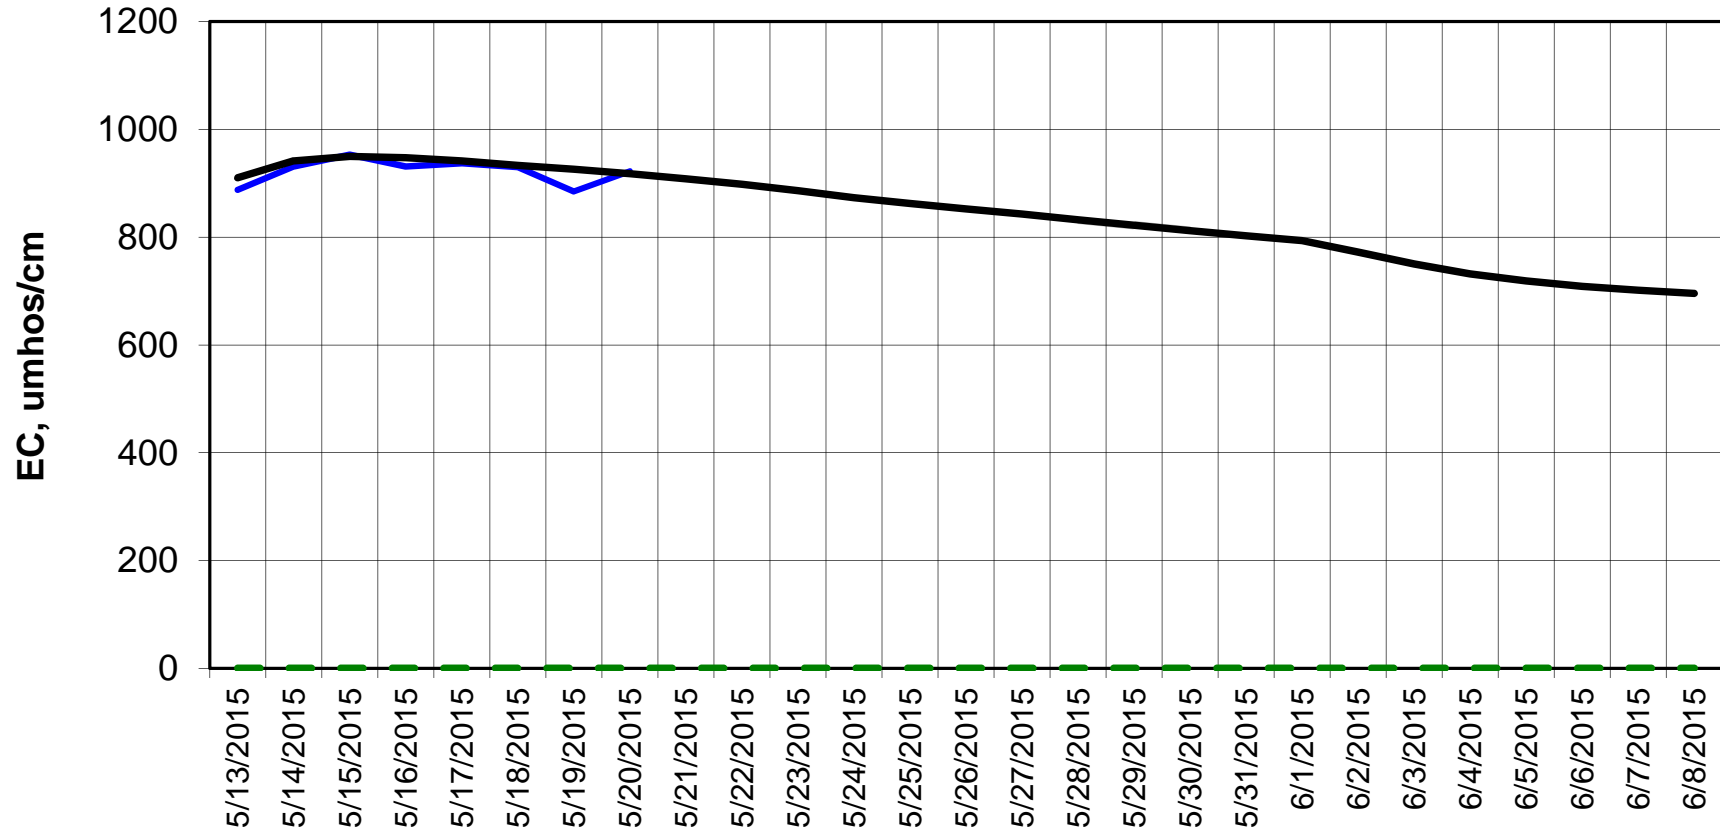

### Forecasted Daily EC @ Holland Ct

Forecast Period 5/19/2015 thru 6/8/2015

### Forecasted Daily EC @ Old River near Middle River

Forecast Period 5/19/2015 thru 6/8/2015

### Adjusted Forecasted Daily EC @ Old River at Tracy Road

Forecast Period 5/19/2015 thru 6/8/2015