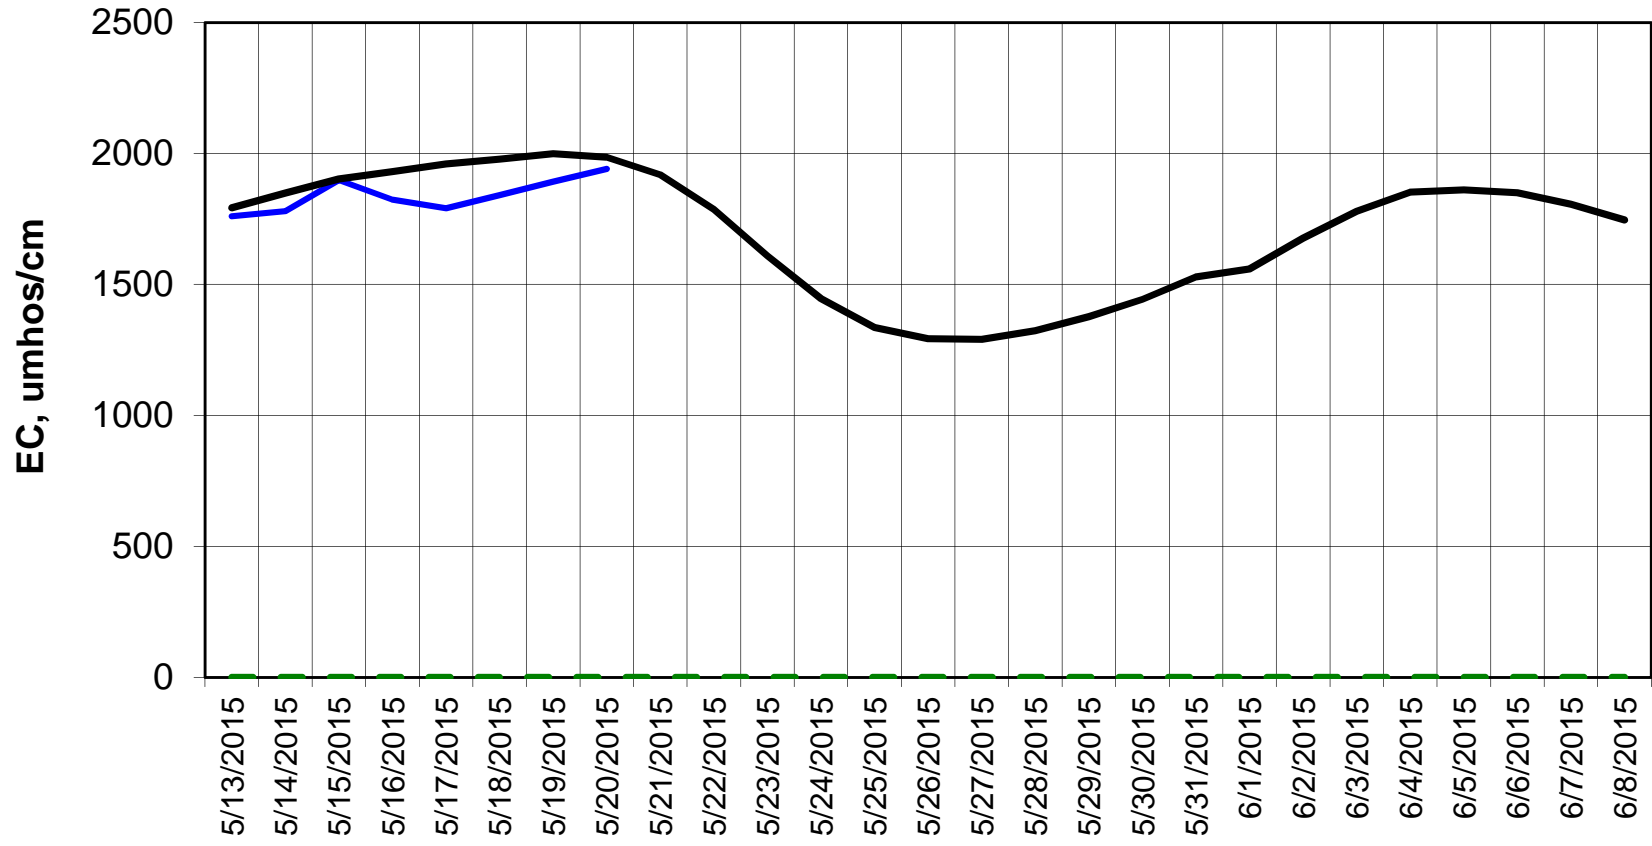

Forecasted Daily EC @ Jersey Point