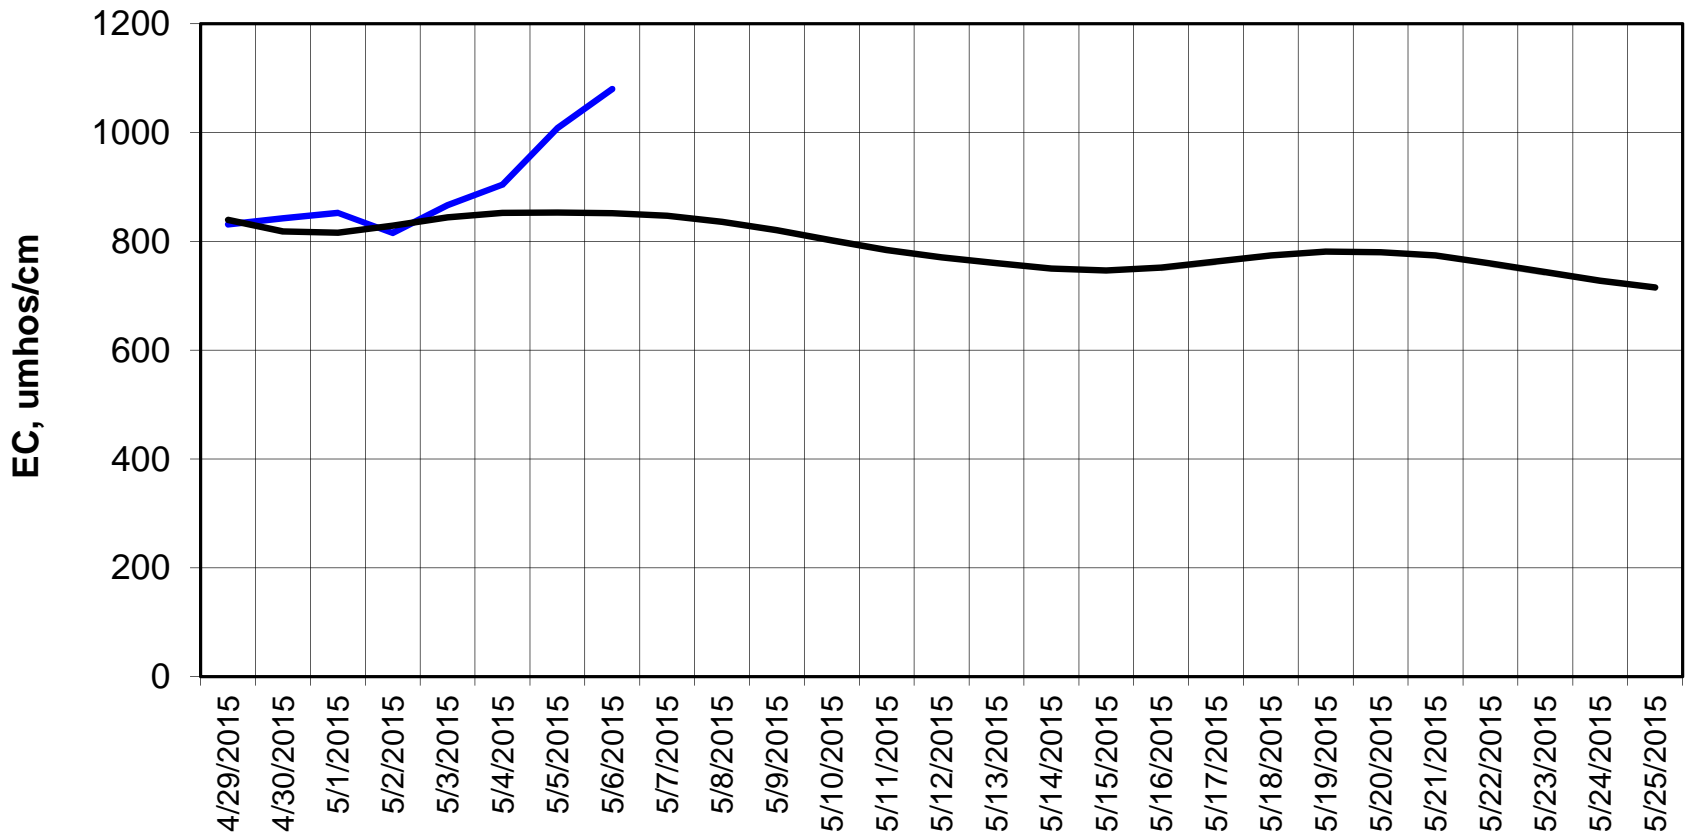

Forecast Period 5/5/2015 thru 5/25/2015

Adjusted Forecasted Daily EC @ Old River at Tracy Road

Forecast Period 5/5/2015 thru 5/25/2015

Forecasted Daily EC @ Jersey Point

Forecast Period 5/5/2015 thru 5/25/2015

Forecasted Daily EC @ Bethel

Forecast Period 5/5/2015 thru 5/25/2015