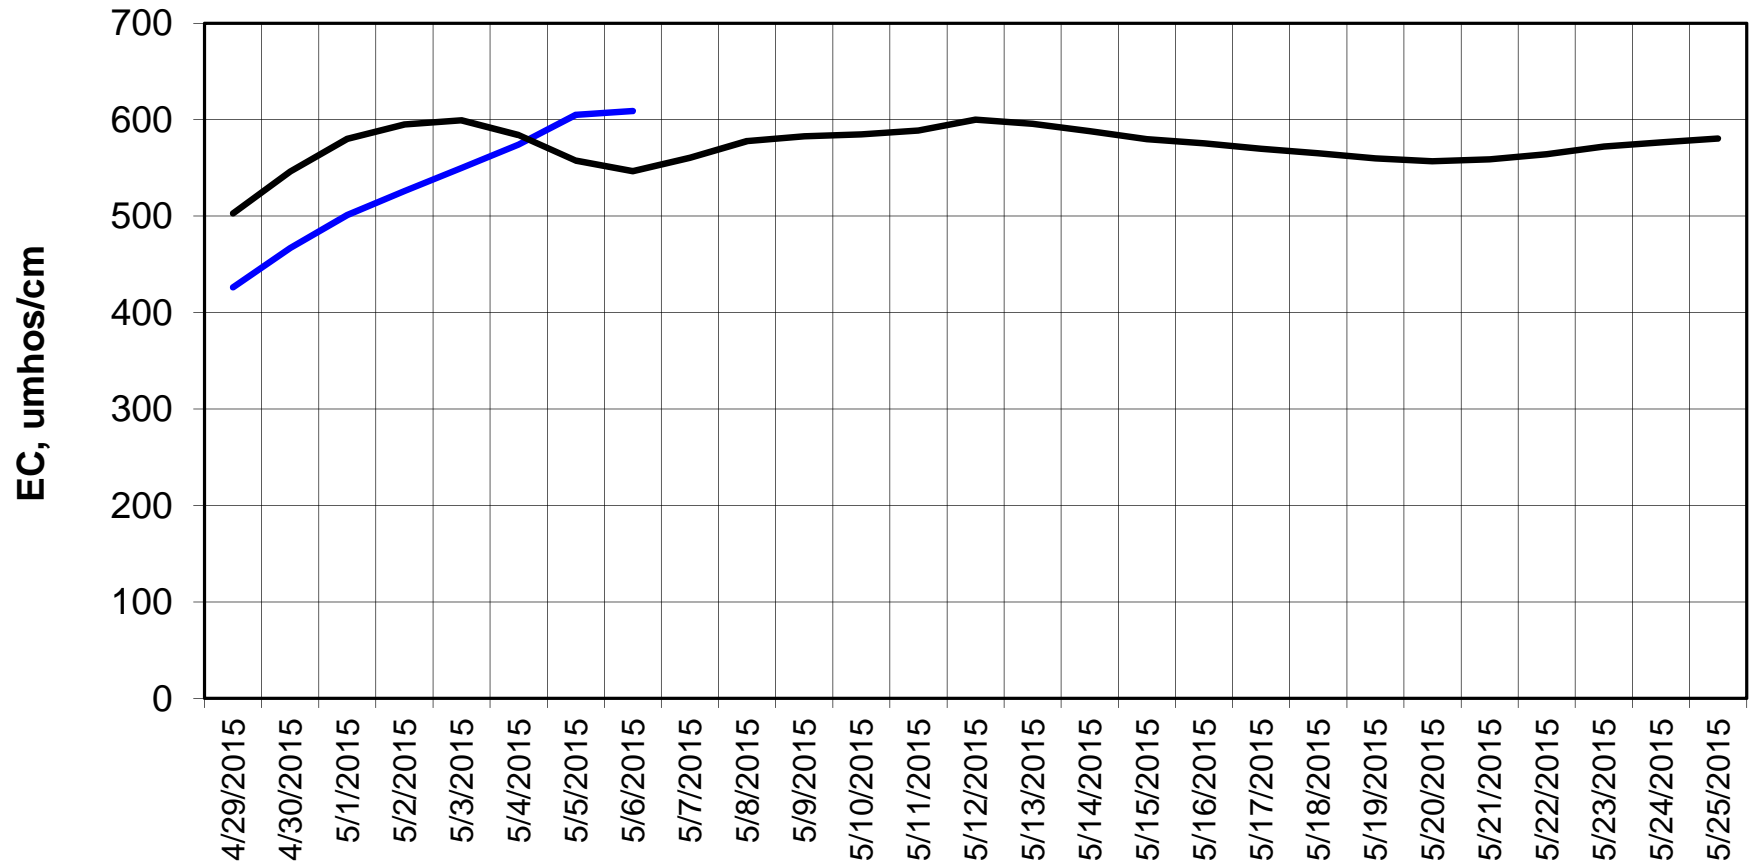

Forecasted Daily EC @ Holland Ct

Forecast Period 5/5/2015 thru 5/25/2015

Forecasted Daily EC @ Old River near Middle River

Forecast Period 5/5/2015 thru 5/25/2015

Forecasted Daily EC @ San Joaquin River at Brandt Bridge

Forecast Period 5/5/2015 thru 5/25/2015

Adjusted Forecasted Daily EC @ Old River at Tracy Road

Forecast Period 5/5/2015 thru 5/25/2015

Forecasted Daily EC @ Jersey Point

Forecast Period 5/5/2015 thru 5/25/2015

Forecasted Daily EC @ Bethel

Forecast Period 5/5/2015 thru 5/25/2015