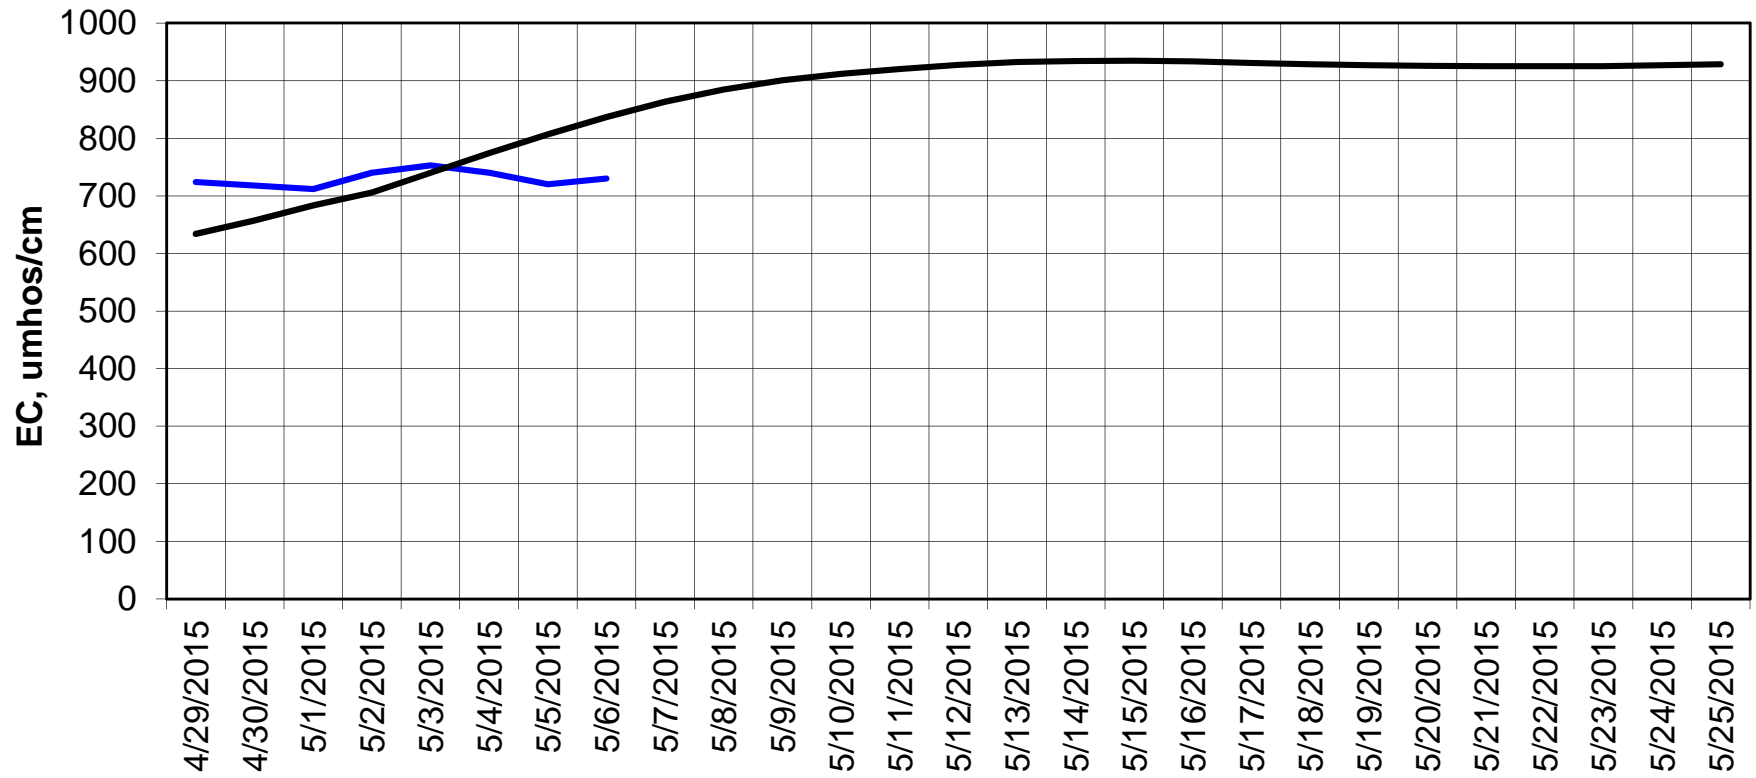

Forecasted Daily EC @ Holland Ct

Forecast Period 5/5/2015 thru 5/25/2015

Forecasted Daily EC @ Old River near Middle River

Forecast Period 5/5/2015 thru 5/25/2015

Forecasted Daily EC @ San Joaquin River at Brandt Bridge

Forecast Period 5/5/2015 thru 5/25/2015

Adjusted Forecasted Daily EC @ Old River at Tracy Road

Forecast Period 5/5/2015 thru 5/25/2015

Forecasted Daily EC @ Jersey Point

Forecast Period 5/5/2015 thru 5/25/2015

Forecasted Daily EC @ Bethel

Forecast Period 5/5/2015 thru 5/25/2015