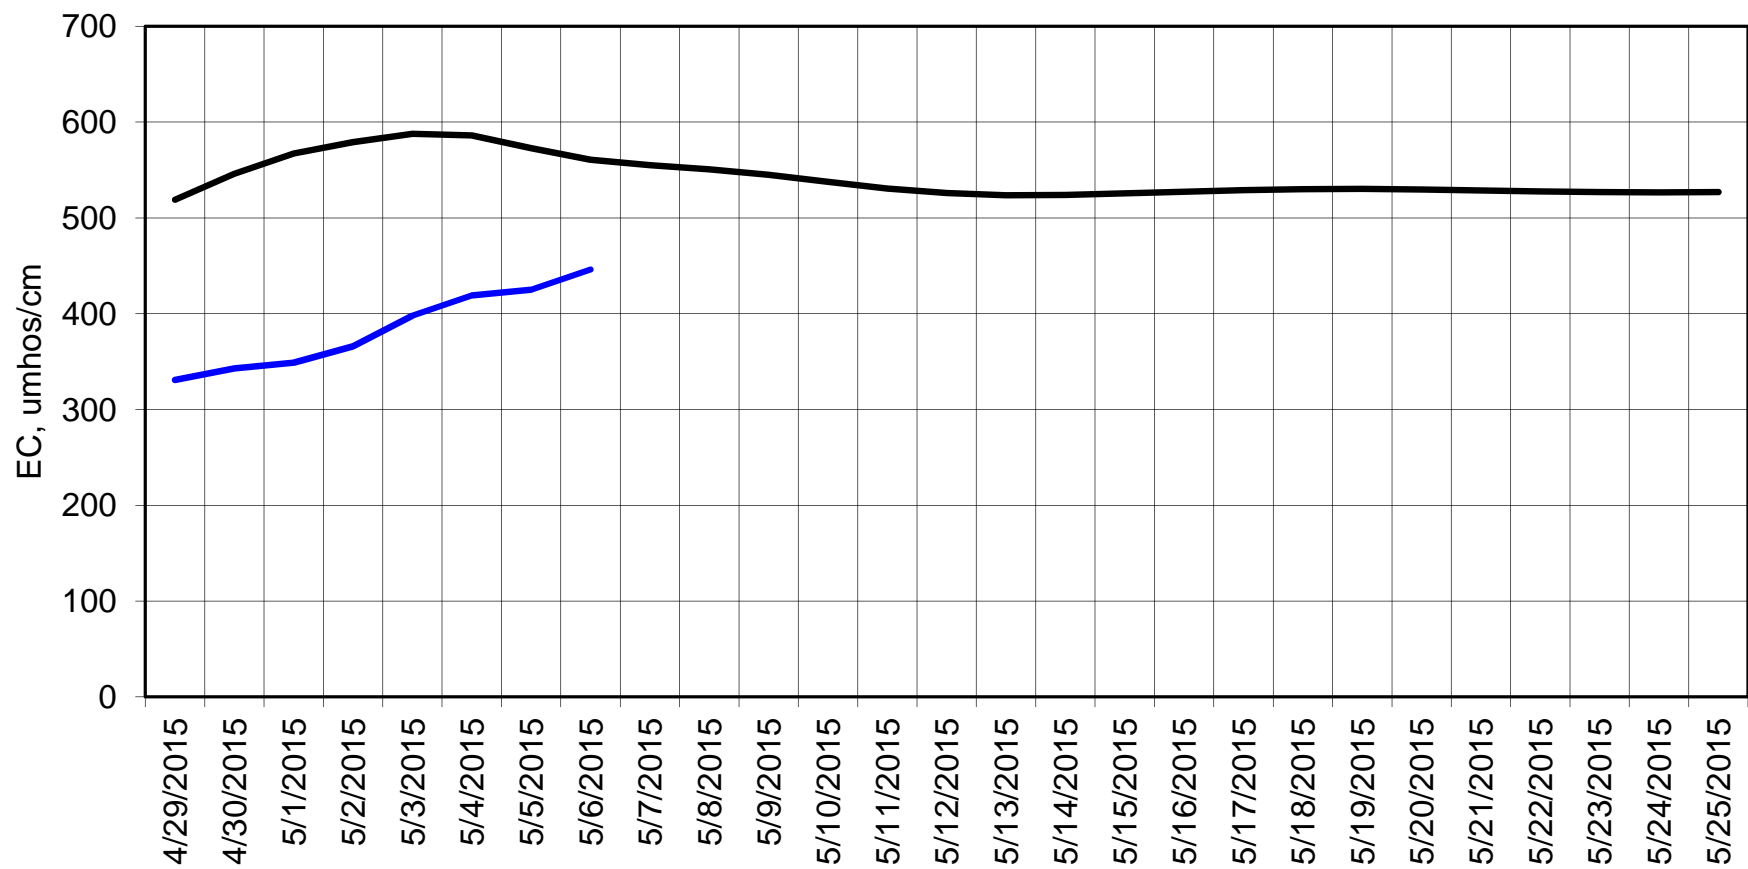

Forecasted Daily EC @ Holland Ct

Forecast Period 5/5/2015 thru 5/25/2015

Forecasted Daily EC @ Old River near Middle River

Forecast Period 5/5/2015 thru 5/25/2015

Forecasted Daily EC @ San Joaquin River at Brandt Bridge

Forecast Period 5/5/2015 thru 5/25/2015

Adjusted Forecasted Daily EC @ Old River at Tracy Road

Forecast Period 5/5/2015 thru 5/25/2015

Forecasted Daily EC @ Jersey Point

Forecast Period 5/5/2015 thru 5/25/2015

Forecasted Daily EC @ Bethel

Forecast Period 5/5/2015 thru 5/25/2015