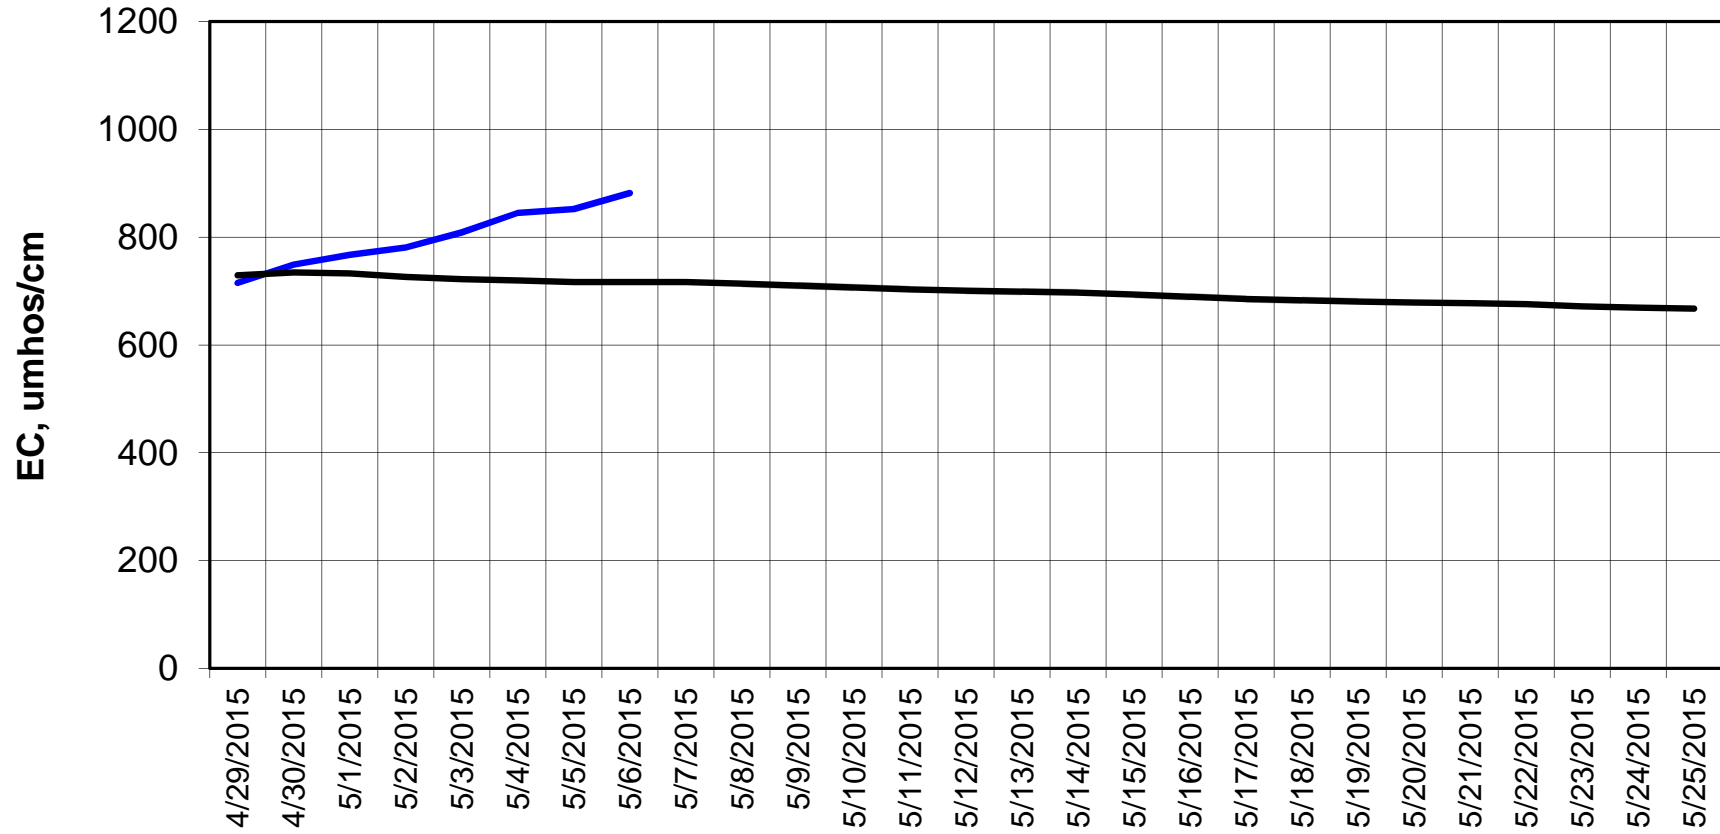

Forecasted Daily EC @ Holland Ct

Forecast Period 5/5/2015 thru 5/25/2015

Forecasted Daily EC @ Old River near Middle River

Forecast Period 5/5/2015 thru 5/25/2015

Forecasted Daily EC @ San Joaquin River at Brandt Bridge

Forecast Period 5/5/2015 thru 5/25/2015

Adjusted Forecasted Daily EC @ Old River at Tracy Road

Forecast Period 5/5/2015 thru 5/25/2015

Forecasted Daily EC @ Jersey Point

Forecast Period 5/5/2015 thru 5/25/2015

Forecasted Daily EC @ Bethel

Forecast Period 5/5/2015 thru 5/25/2015