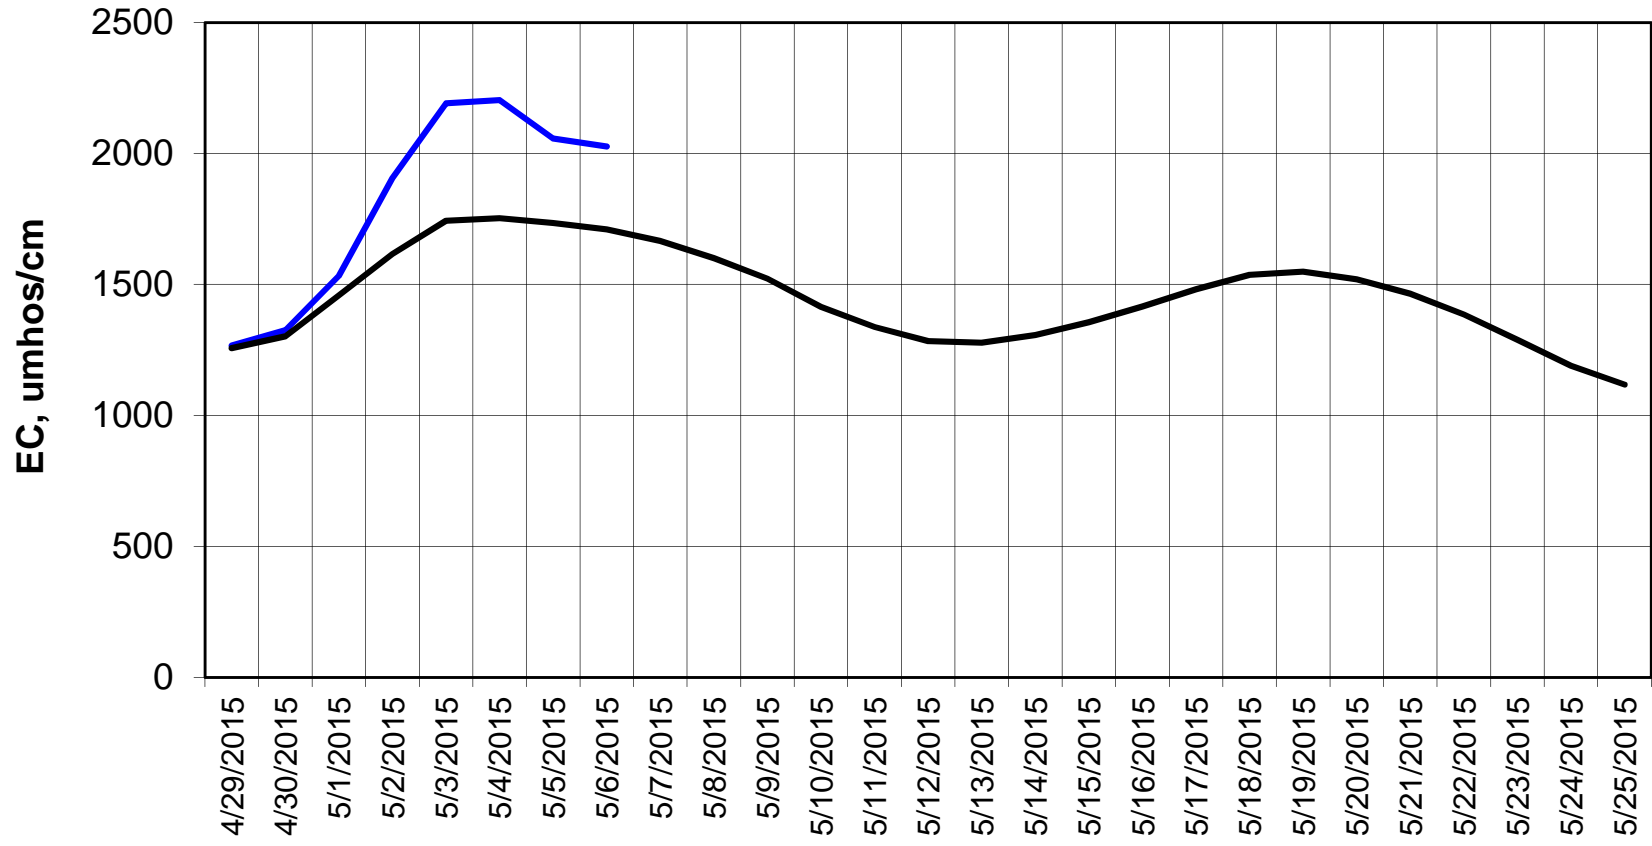

Forecast Period 5/5/2015 thru 5/25/2015

Adjusted Forecasted Daily EC @ Old River at Tracy Road

Forecast Period 5/5/2015 thru 5/25/2015

Forecasted Daily EC @ Jersey Point

Forecast Period 5/5/2015 thru 5/25/2015

Forecasted Daily EC @ Bethel

Forecast Period 5/5/2015 thru 5/25/2015