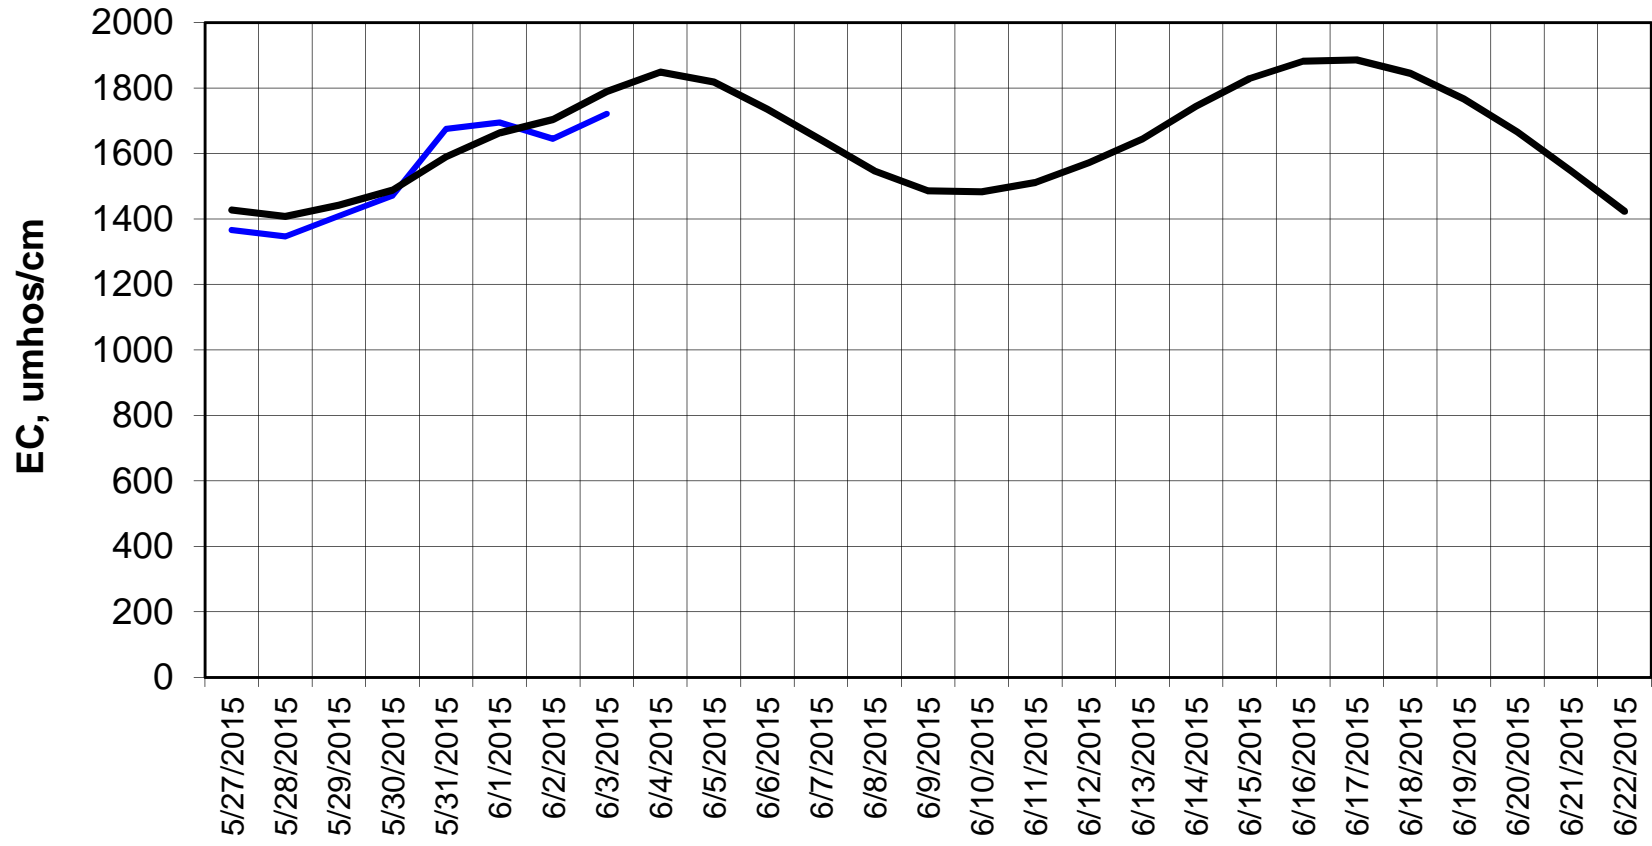

Forecast Period 6/2/2015 thru 6/22/2015

Adjusted Forecasted Daily EC @ Old River at Tracy Road

Forecast Period 6/2/2015 thru 6/22/2015

Forecasted Daily EC @ Jersey Point

Forecast Period 6/2/2015 thru 6/22/2015