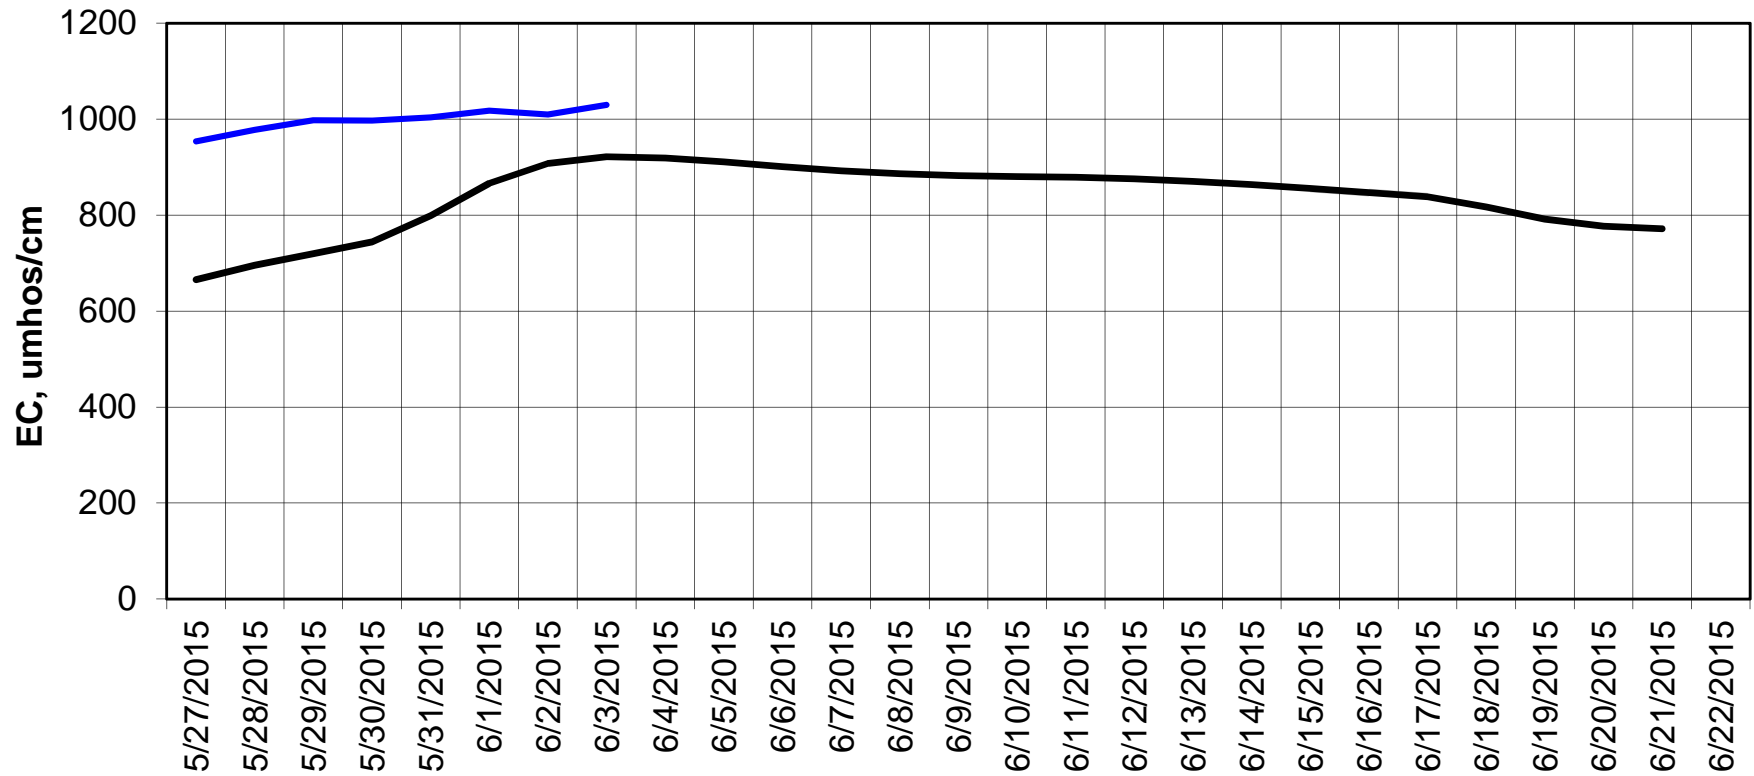

Forecasted Daily EC @ Holland Ct

Forecast Period 6/2/2015 thru 6/22/2015

Forecasted Daily EC @ Old River near Middle River

Forecast Period 6/2/2015 thru 6/22/2015

Forecasted Daily EC @ San Joaquin River at Brandt Bridge

Forecast Period 6/2/2015 thru 6/22/2015

Adjusted Forecasted Daily EC @ Old River at Tracy Road

Forecast Period 6/2/2015 thru 6/22/2015

Forecasted Daily EC @ Jersey Point

Forecast Period 6/2/2015 thru 6/22/2015