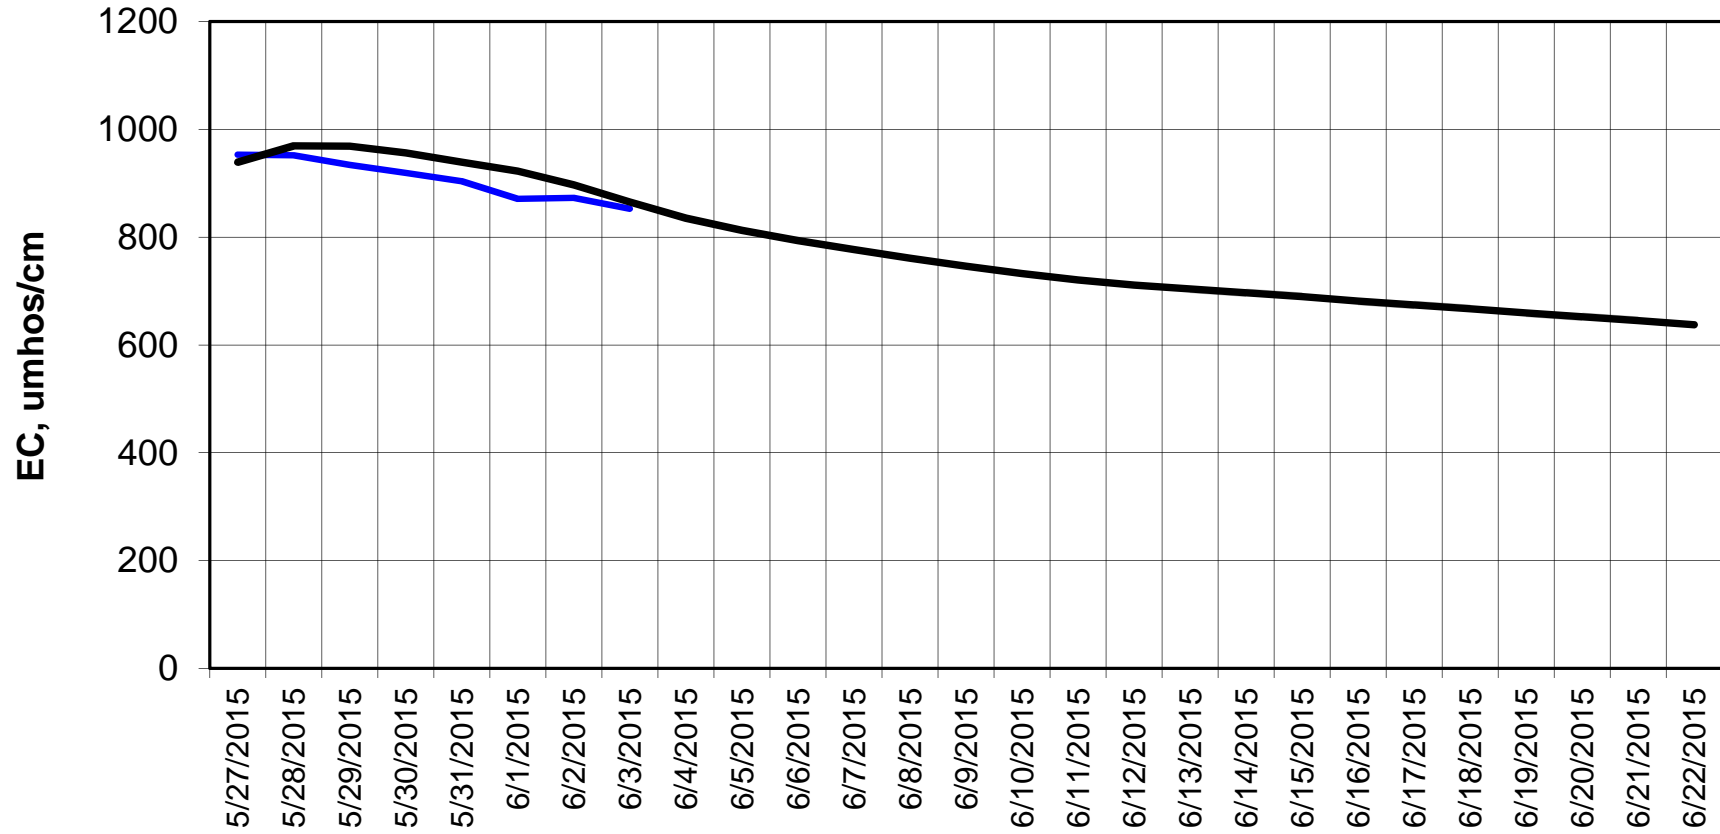

Forecasted Daily EC @ Holland Ct

Forecast Period 6/2/2015 thru 6/22/2015

Forecasted Daily EC @ Old River near Middle River

Forecast Period 6/2/2015 thru 6/22/2015

Forecasted Daily EC @ San Joaquin River at Brandt Bridge

Forecast Period 6/2/2015 thru 6/22/2015

Adjusted Forecasted Daily EC @ Old River at Tracy Road

Forecast Period 6/2/2015 thru 6/22/2015

Forecasted Daily EC @ Jersey Point

Forecast Period 6/2/2015 thru 6/22/2015