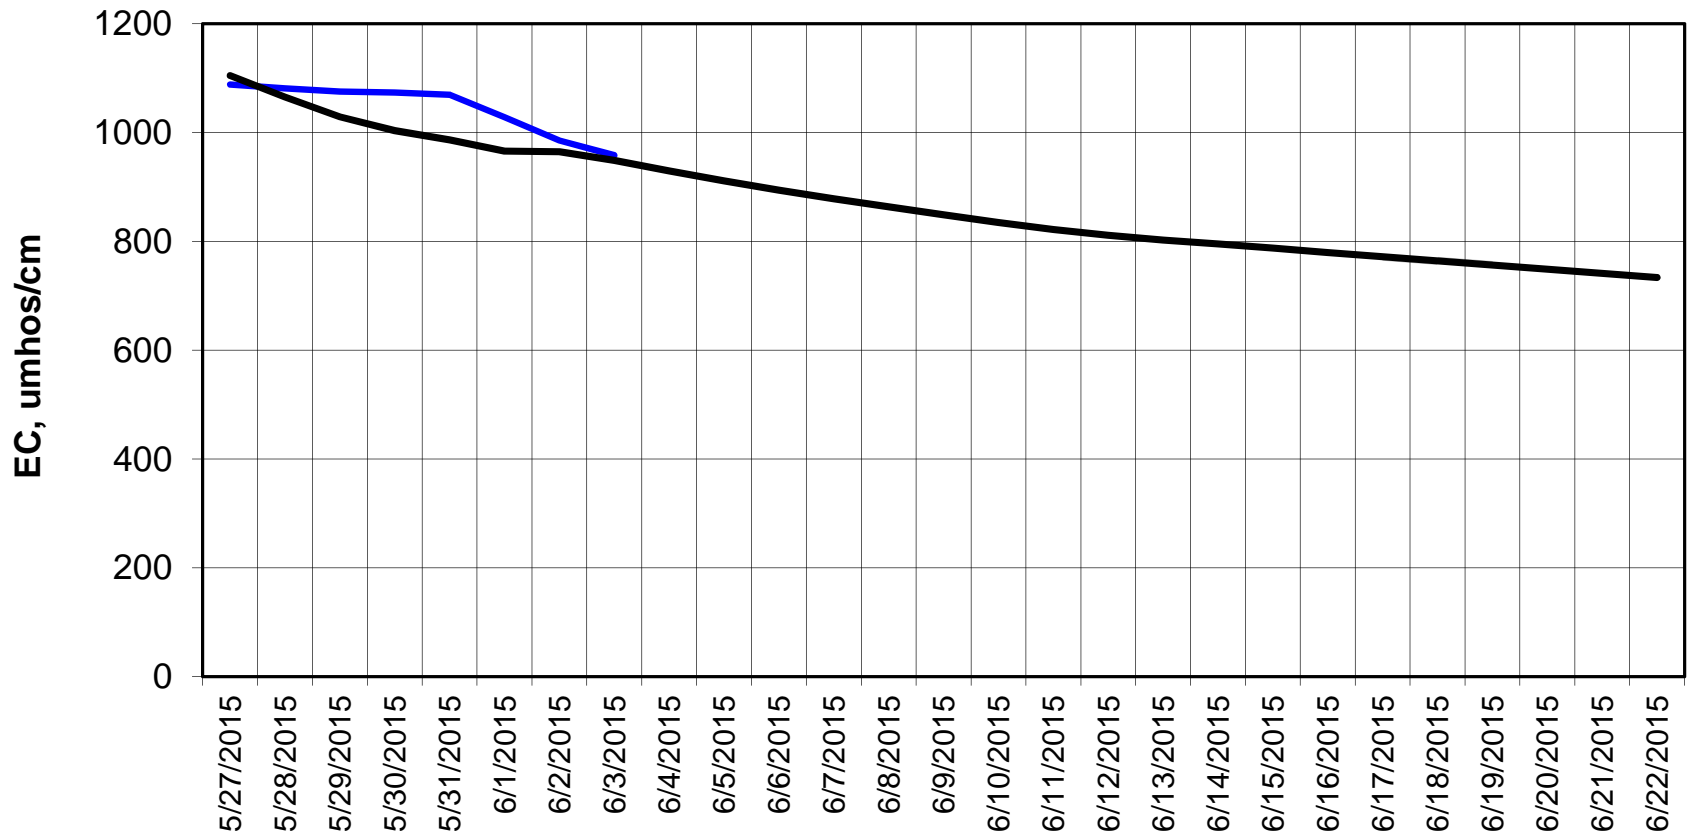

Forecast Period 6/2/2015 thru 6/22/2015

Adjusted Forecasted Daily EC @ Old River at Tracy Road

Forecast Period 6/2/2015 thru 6/22/2015

Forecasted Daily EC @ Jersey Point

Forecast Period 6/2/2015 thru 6/22/2015

Forecasted Daily EC @ Bethel

Forecast Period 6/2/2015 thru 6/22/2015