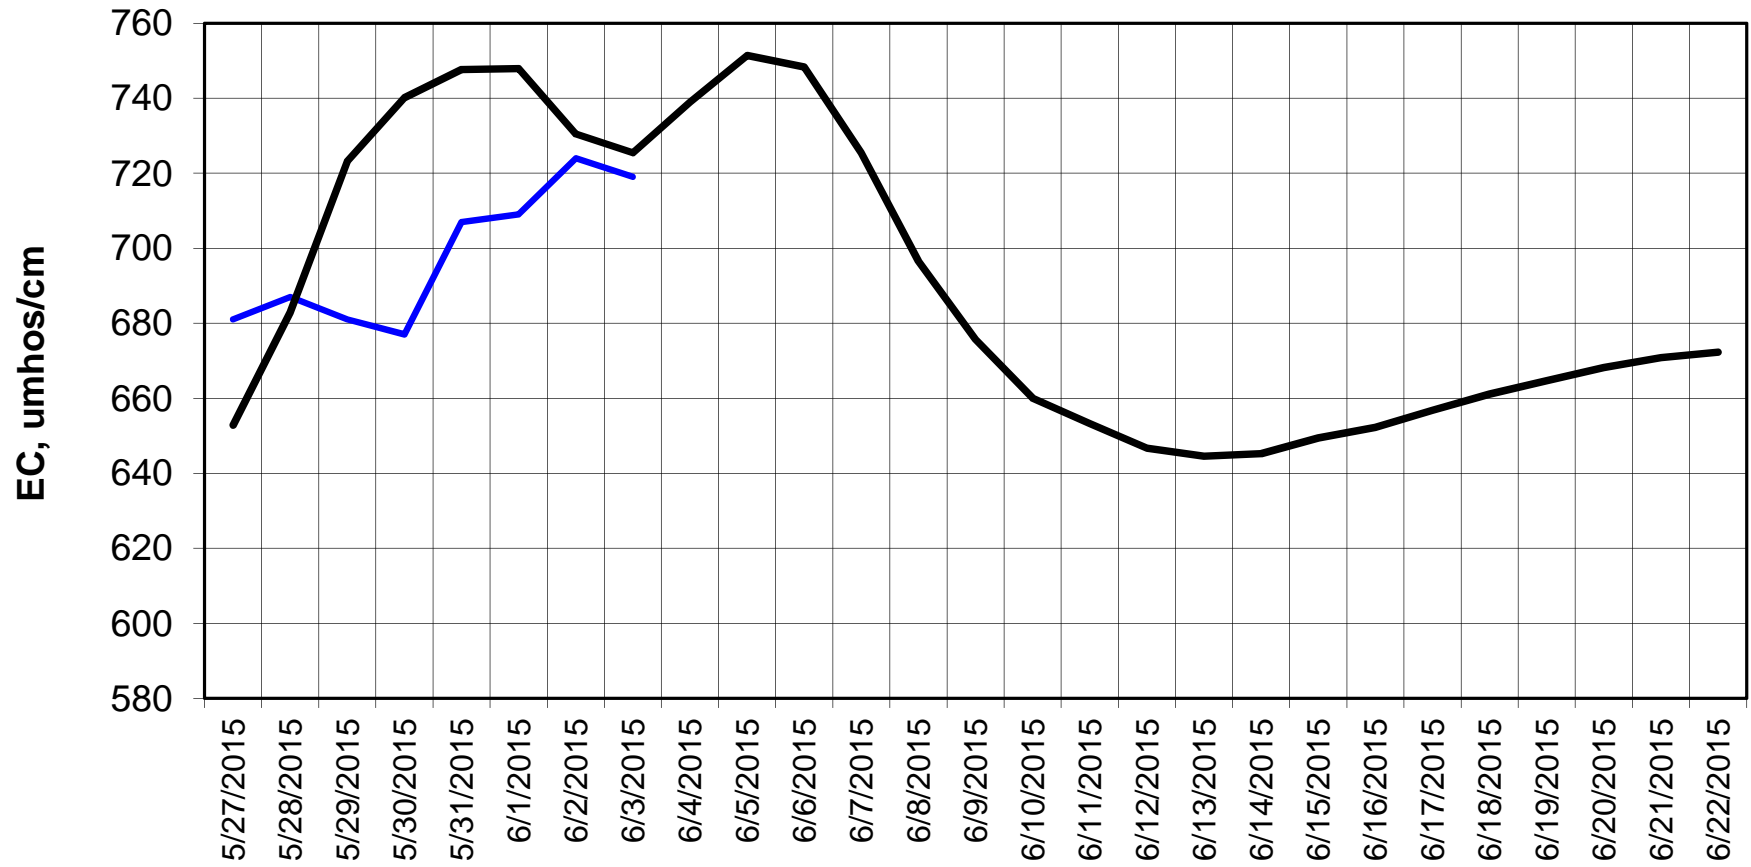

Forecasted Daily EC @ Holland Ct

Forecast Period 6/2/2015 thru 6/22/2015

Forecasted Daily EC @ Old River near Middle River

Forecast Period 6/2/2015 thru 6/22/2015

Forecasted Daily EC @ San Joaquin River at Brandt Bridge

Forecast Period 6/2/2015 thru 6/22/2015

Adjusted Forecasted Daily EC @ Old River at Tracy Road

Forecast Period 6/2/2015 thru 6/22/2015

Forecasted Daily EC @ Jersey Point

Forecast Period 6/2/2015 thru 6/22/2015