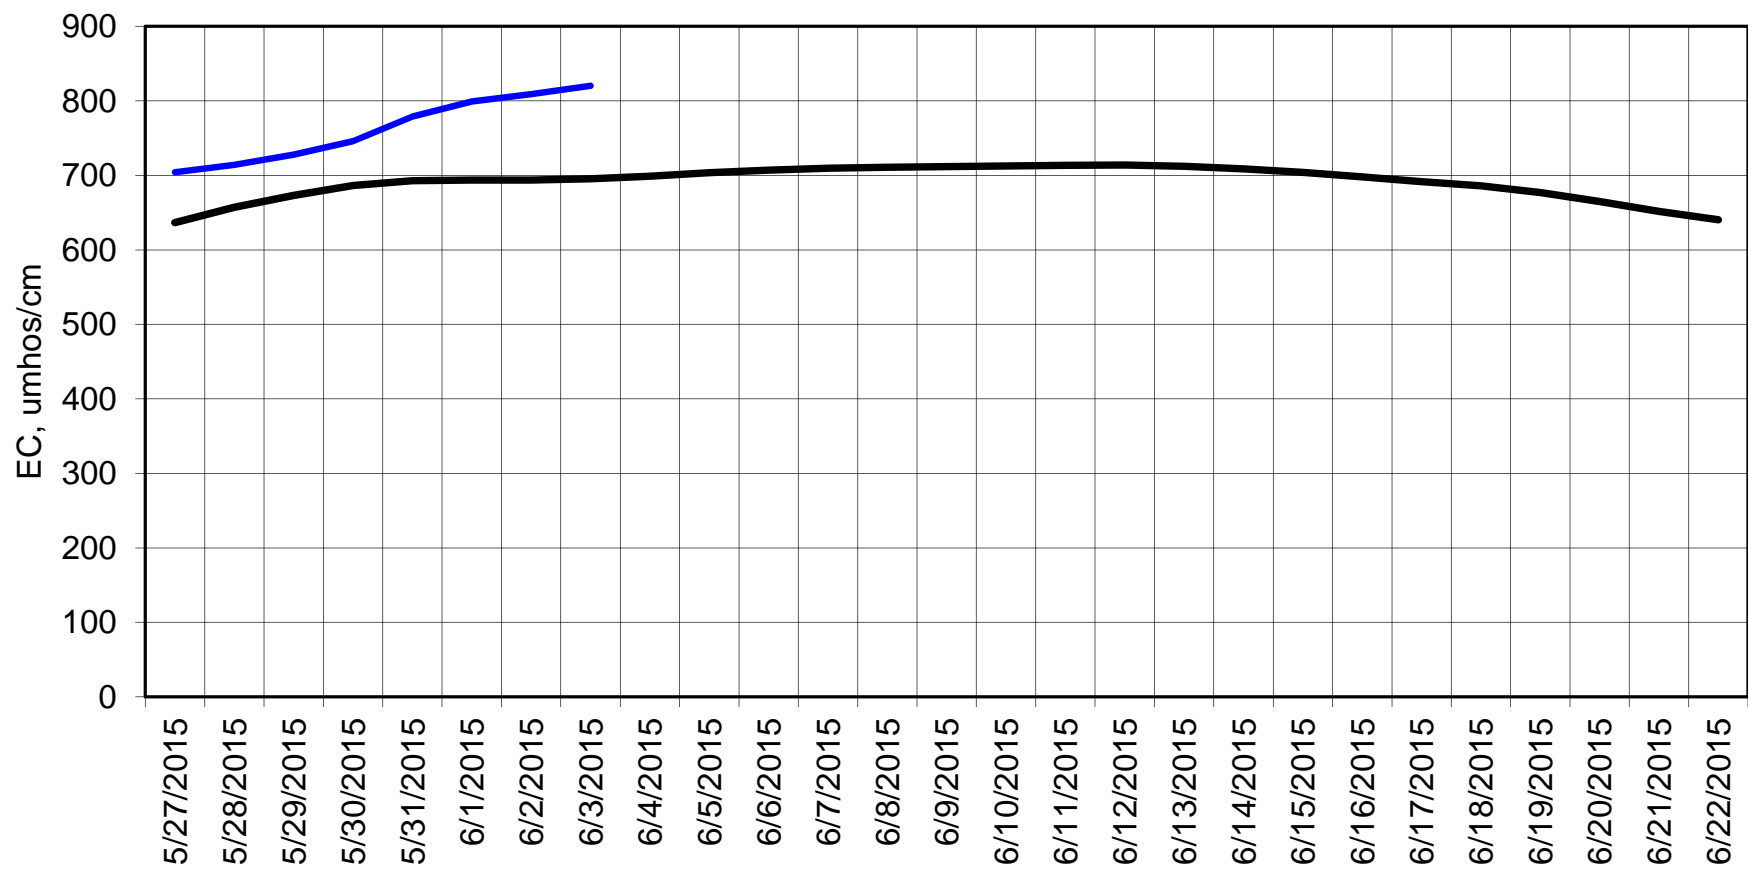

Forecasted Daily EC @ Holland Ct

Forecast Period 6/2/2015 thru 6/22/2015

Forecasted Daily EC @ Old River near Middle River

Forecast Period 6/2/2015 thru 6/22/2015

Forecasted Daily EC @ San Joaquin River at Brandt Bridge

Forecast Period 6/2/2015 thru 6/22/2015

Adjusted Forecasted Daily EC @ Old River at Tracy Road

Forecast Period 6/2/2015 thru 6/22/2015

Forecasted Daily EC @ Jersey Point

Forecast Period 6/2/2015 thru 6/22/2015