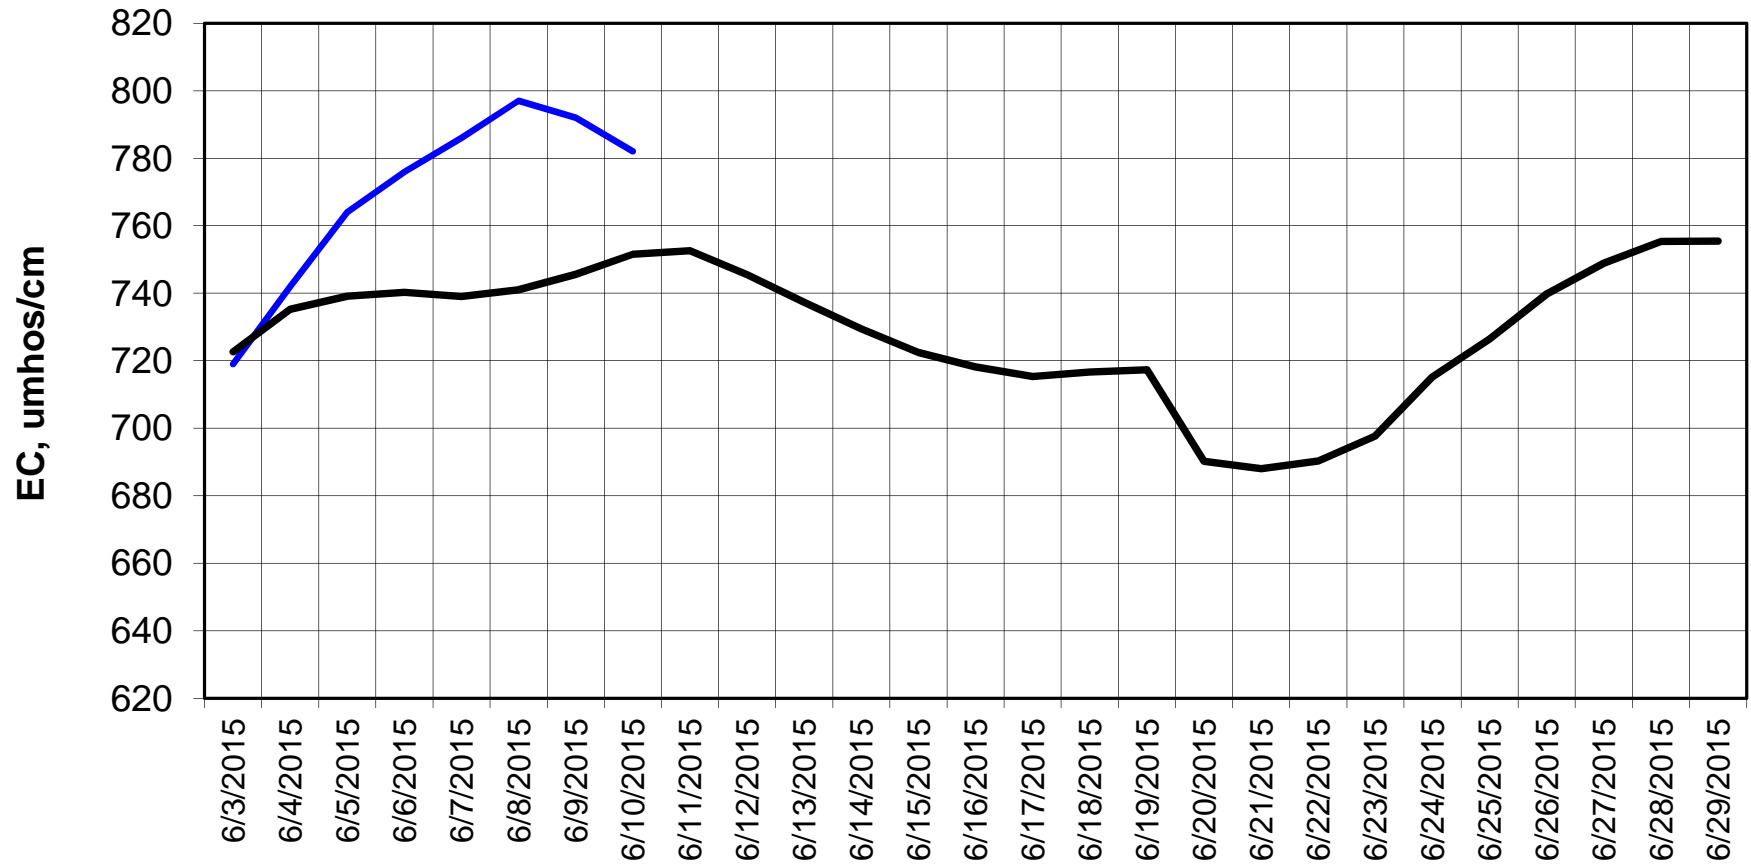

Forecasted Daily EC @ Holland Ct

Forecast Period 6/9/2015 thru 6/29/2015

Forecasted Daily EC @ Old River near Middle River

Forecast Period 6/9/2015 thru 6/29/2015

Forecasted Daily EC @ San Joaquin River at Brandt Bridge

Forecast Period 6/9/2015 thru 6/29/2015

Adjusted Forecasted Daily EC @ Old River at Tracy Road

Forecast Period 6/9/2015 thru 6/29/2015

Forecasted Daily EC @ Jersey Point

Forecast Period 6/9/2015 thru 6/29/2015