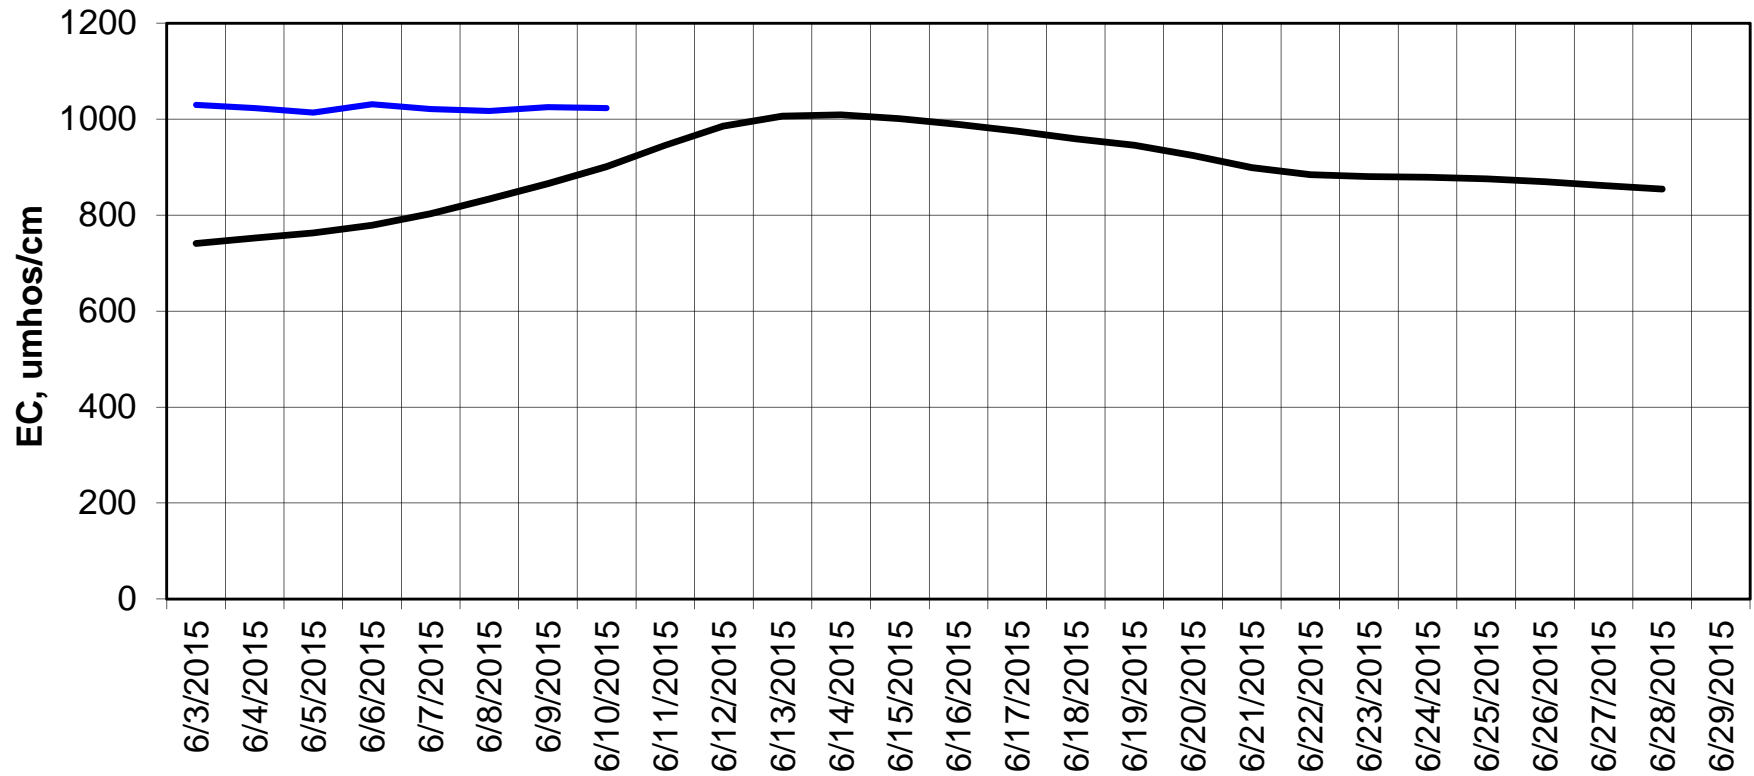

Forecasted Daily EC @ Holland Ct

Forecast Period 6/9/2015 thru 6/29/2015

Forecasted Daily EC @ Old River near Middle River

Forecast Period 6/9/2015 thru 6/29/2015

Forecasted Daily EC @ San Joaquin River at Brandt Bridge

Forecast Period 6/9/2015 thru 6/29/2015

Adjusted Forecasted Daily EC @ Old River at Tracy Road

Forecast Period 6/9/2015 thru 6/29/2015

Forecasted Daily EC @ Jersey Point

Forecast Period 6/9/2015 thru 6/29/2015