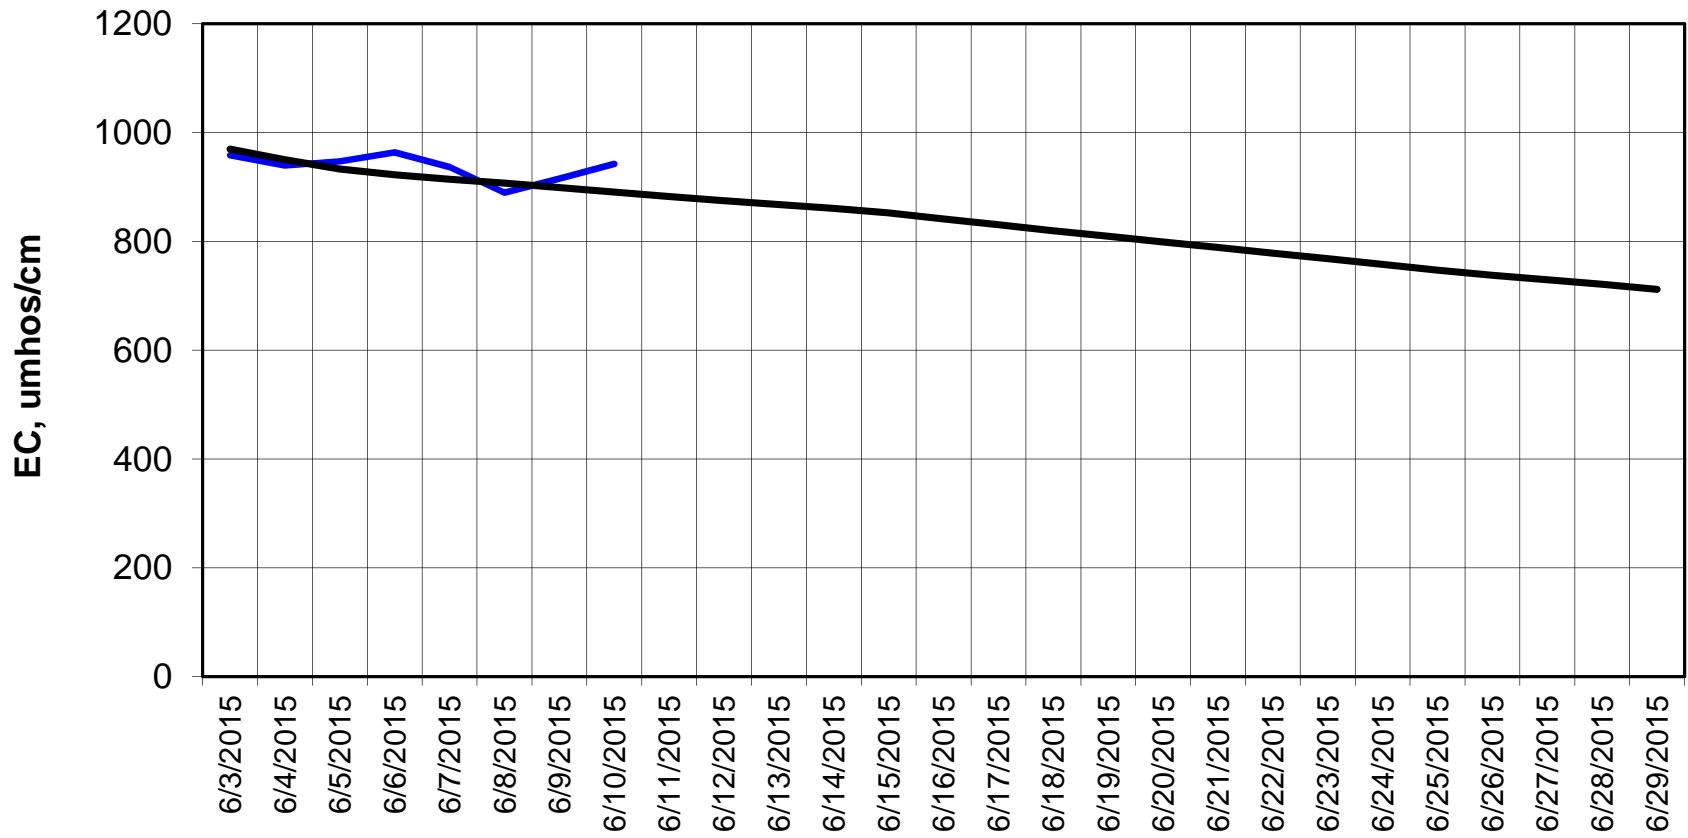

Forecast Period 6/9/2015 thru 6/29/2015

Adjusted Forecasted Daily EC @ Old River at Tracy Road

Forecast Period 6/9/2015 thru 6/29/2015

Forecasted Daily EC @ Jersey Point

Forecast Period 6/9/2015 thru 6/29/2015

Forecasted Daily EC @ Bethel

Forecast Period 6/9/2015 thru 6/29/2015