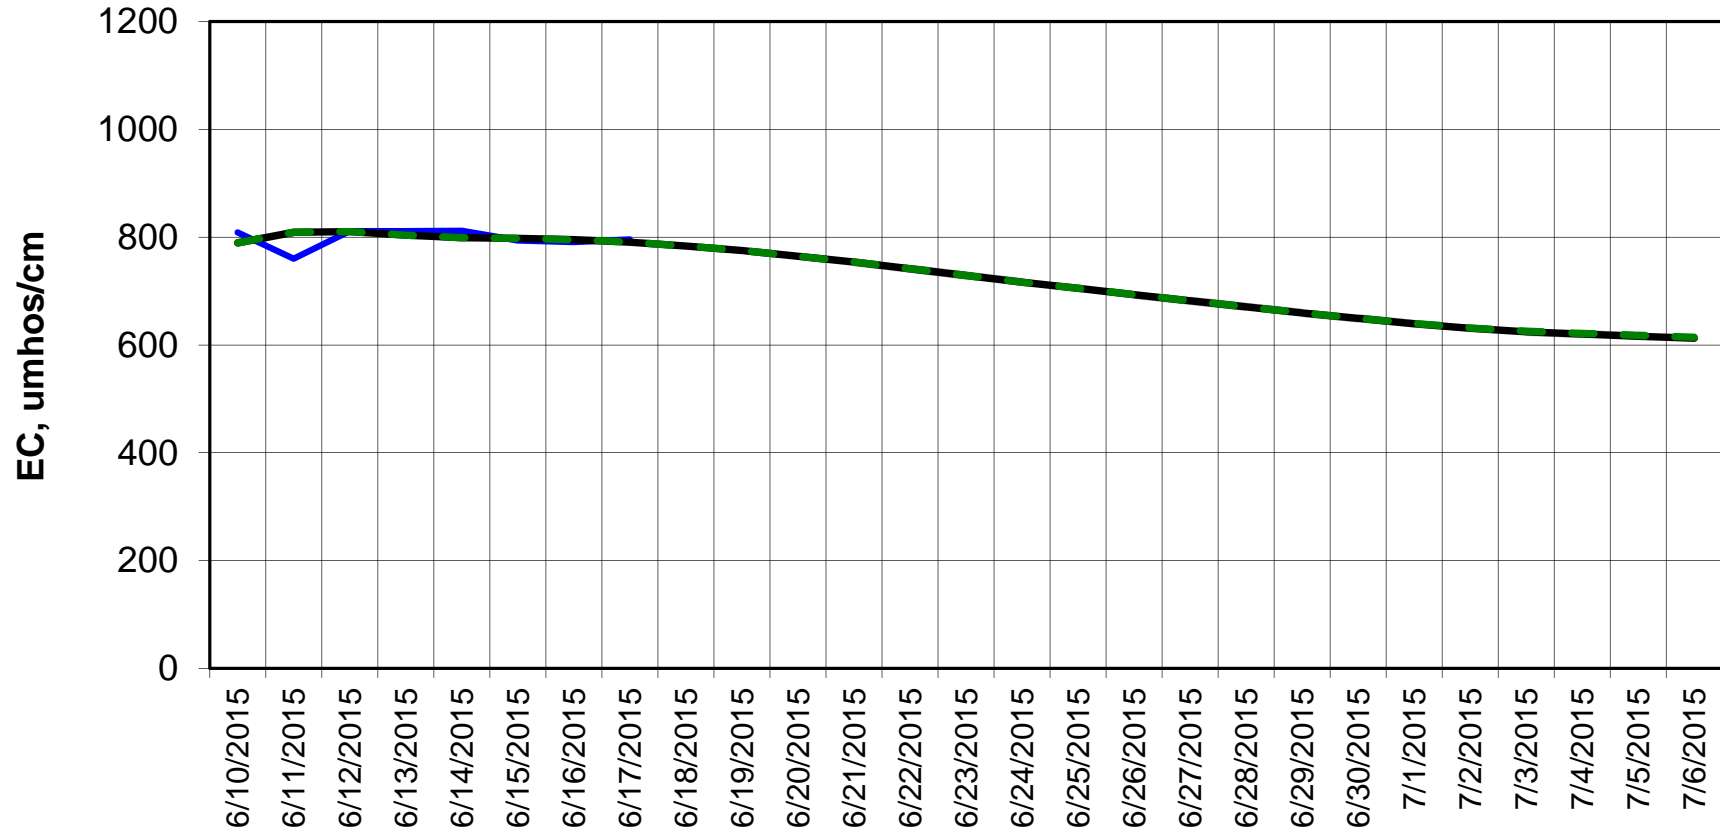

Forecasted Daily EC @ Holland Ct

Forecast Period 6/16/2015 thru 7/6/2015

Forecasted Daily EC @ Old River near Middle River

Forecast Period 6/16/2015 thru 7/6/2015

Forecasted Daily EC @ San Joaquin River at Brandt Bridge

Forecast Period 6/16/2015 thru 7/6/2015

Adjusted Forecasted Daily EC @ Old River at Tracy Road

Forecast Period 6/16/2015 thru 7/6/2015

Forecasted Daily EC @ Jersey Point

Forecast Period 6/16/2015 thru 7/6/2015