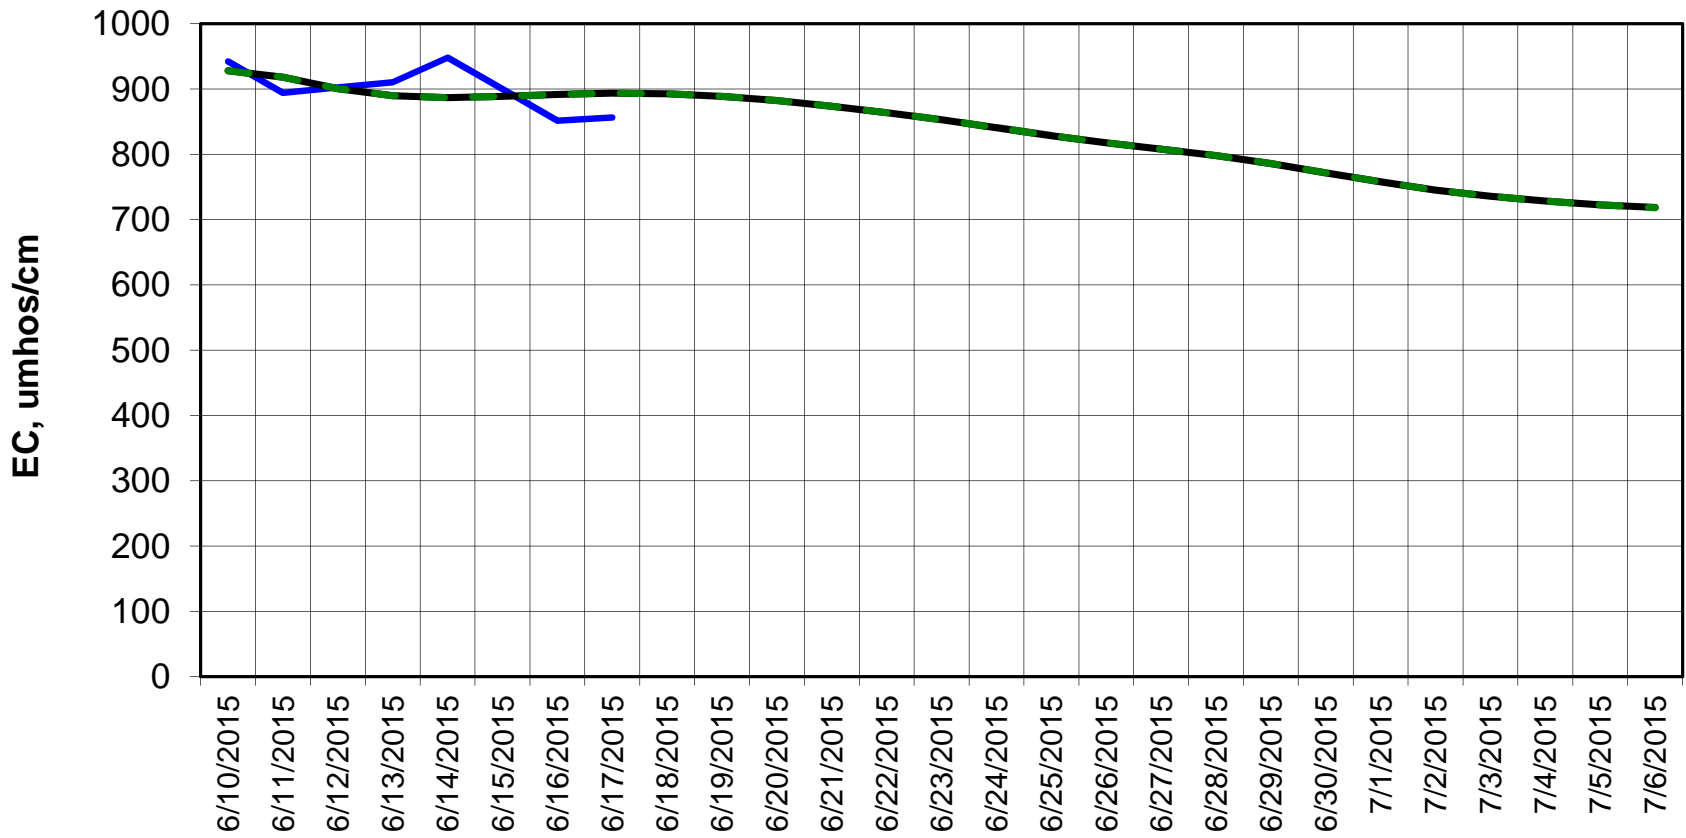

Forecasted Daily EC @ Bethel

Forecast Period 6/16/2015 thru 7/6/2015