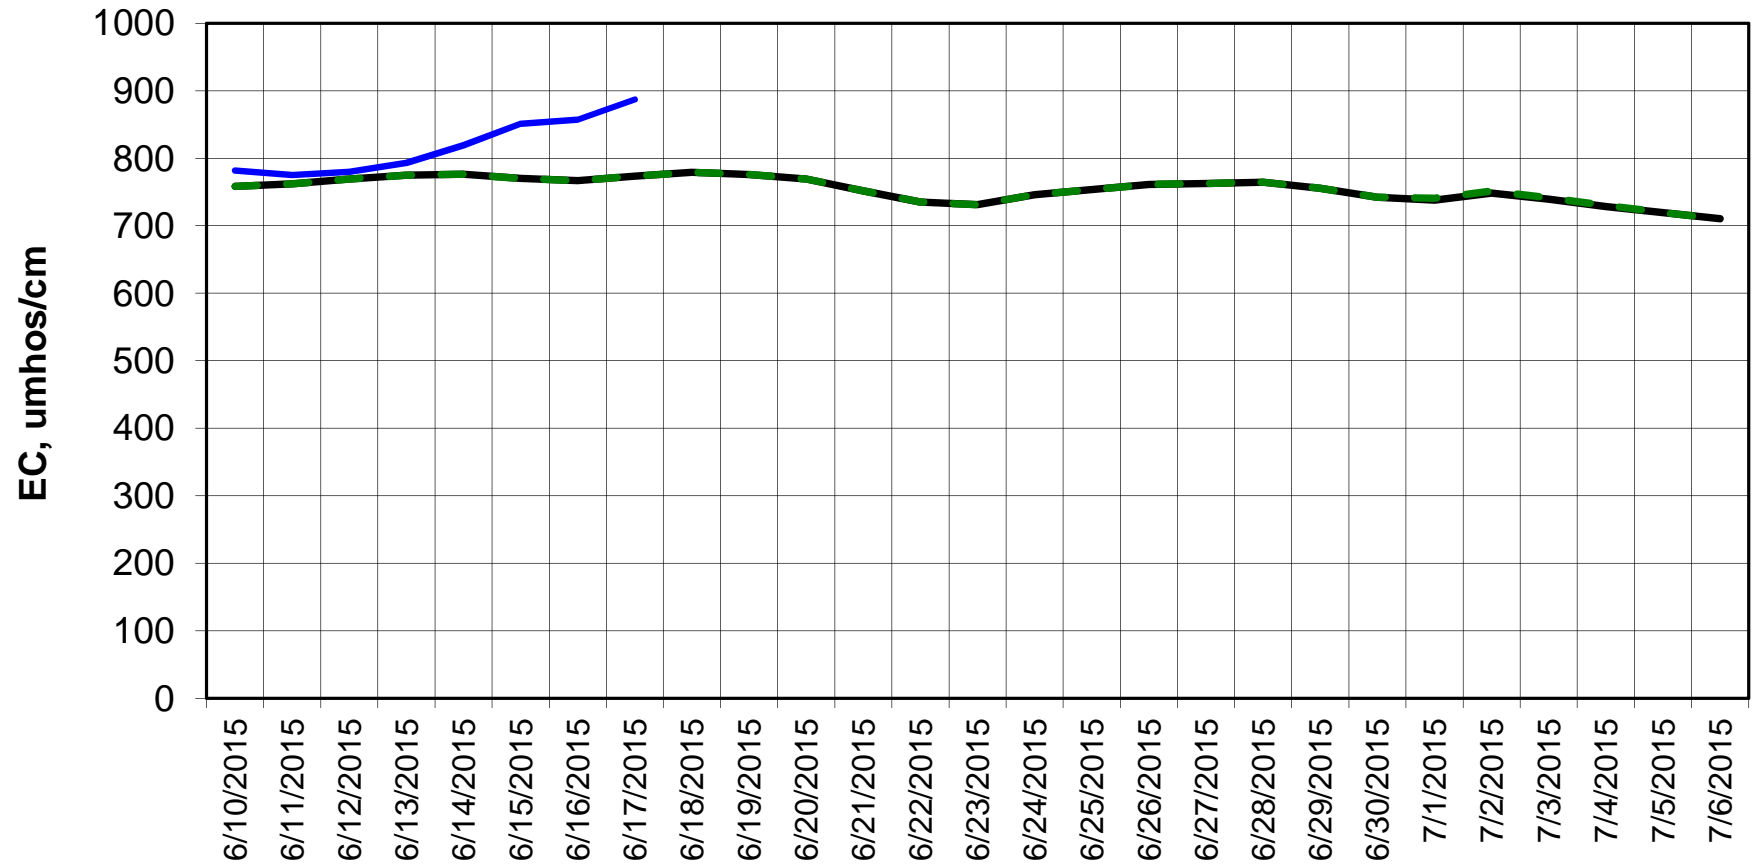

Forecasted Daily EC @ Holland Ct

Forecast Period 6/16/2015 thru 7/6/2015

Forecasted Daily EC @ Old River near Middle River

Forecast Period 6/16/2015 thru 7/6/2015

Forecasted Daily EC @ San Joaquin River at Brandt Bridge

Forecast Period 6/16/2015 thru 7/6/2015

Adjusted Forecasted Daily EC @ Old River at Tracy Road

Forecast Period 6/16/2015 thru 7/6/2015

Forecasted Daily EC @ Jersey Point

Forecast Period 6/16/2015 thru 7/6/2015