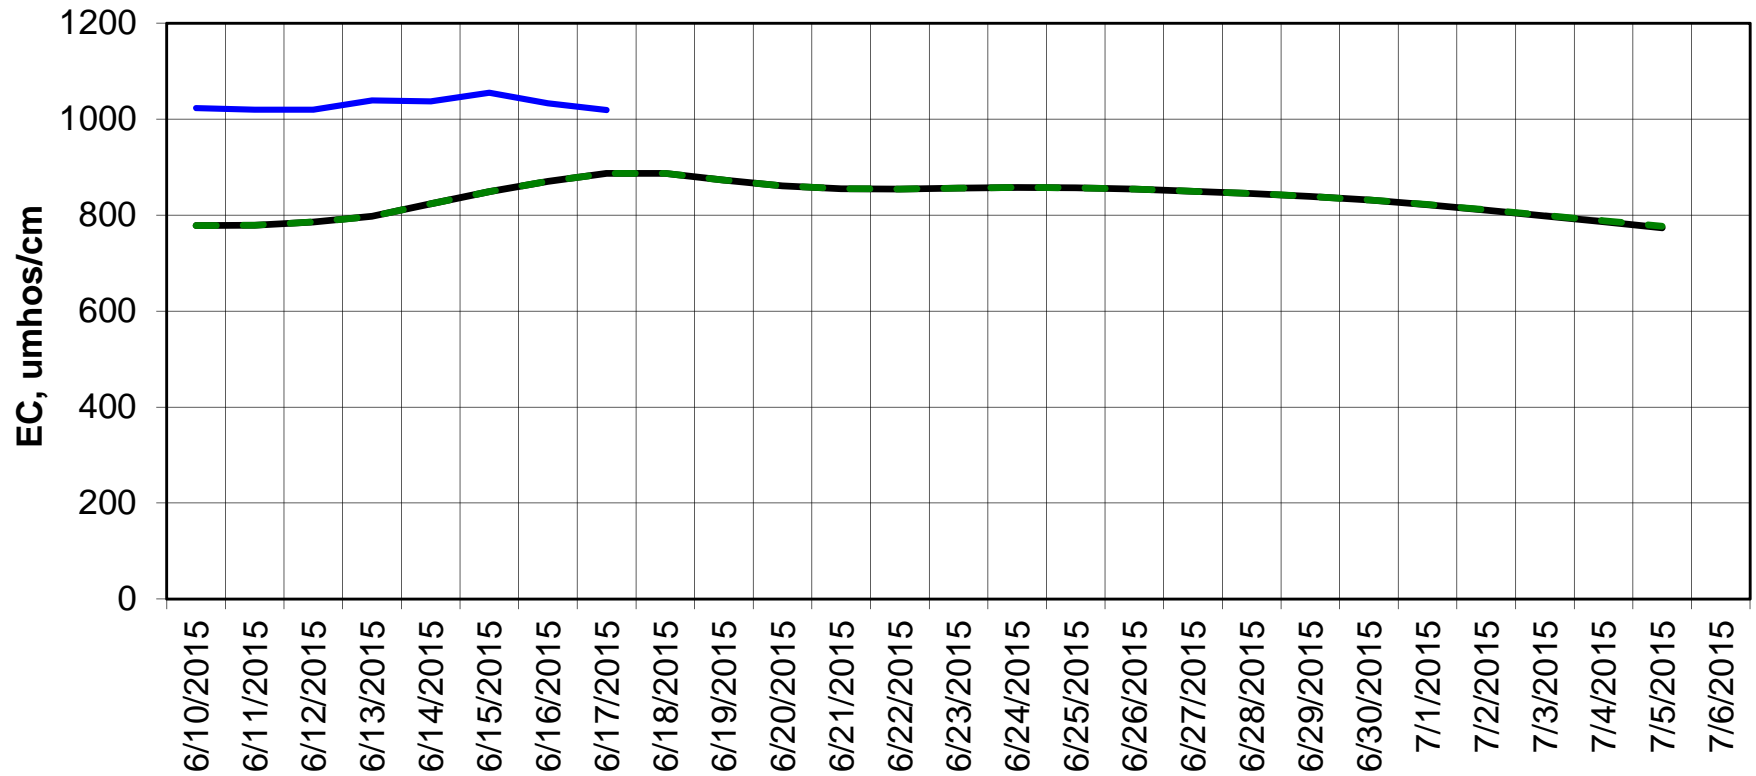

Forecasted Daily EC @ Holland Ct

Forecast Period 6/16/2015 thru 7/6/2015

Forecasted Daily EC @ Old River near Middle River

Forecast Period 6/16/2015 thru 7/6/2015

Forecasted Daily EC @ San Joaquin River at Brandt Bridge

Forecast Period 6/16/2015 thru 7/6/2015

Adjusted Forecasted Daily EC @ Old River at Tracy Road

Forecast Period 6/16/2015 thru 7/6/2015

Forecasted Daily EC @ Jersey Point

Forecast Period 6/16/2015 thru 7/6/2015