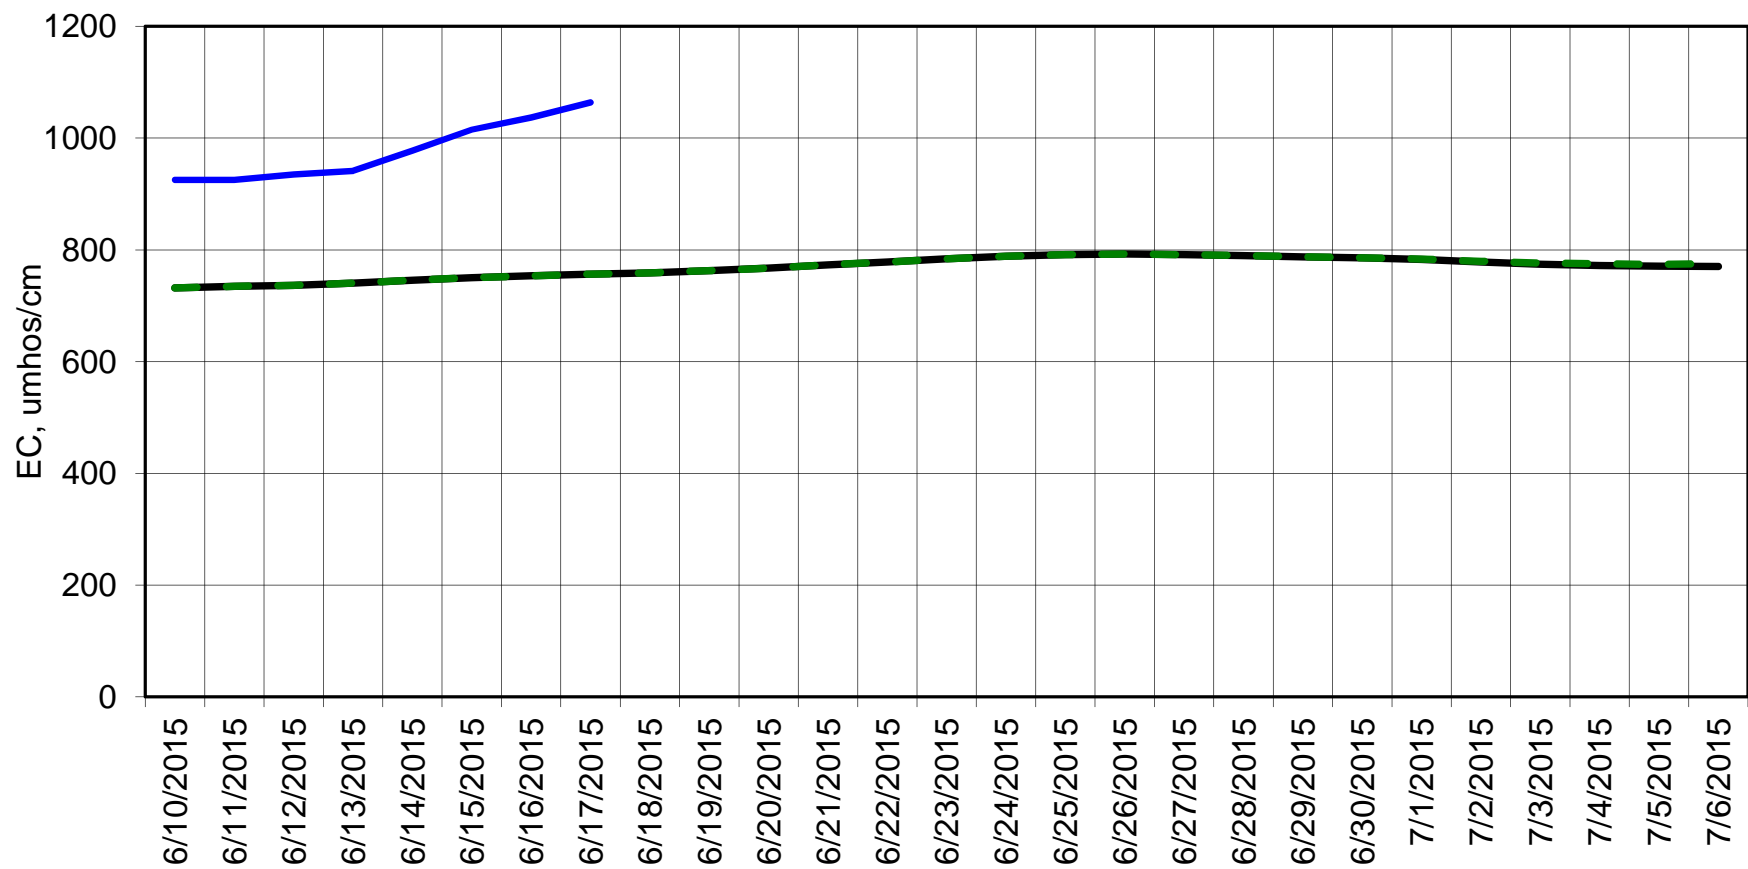

Forecasted Daily EC @ Holland Ct

Forecast Period 6/16/2015 thru 7/6/2015

Forecasted Daily EC @ Old River near Middle River

Forecast Period 6/16/2015 thru 7/6/2015

Forecasted Daily EC @ San Joaquin River at Brandt Bridge

Forecast Period 6/16/2015 thru 7/6/2015

Adjusted Forecasted Daily EC @ Old River at Tracy Road

Forecast Period 6/16/2015 thru 7/6/2015

Forecasted Daily EC @ Jersey Point

Forecast Period 6/16/2015 thru 7/6/2015

Forecasted Daily EC @ Bethel

Forecast Period 6/16/2015 thru 7/6/2015