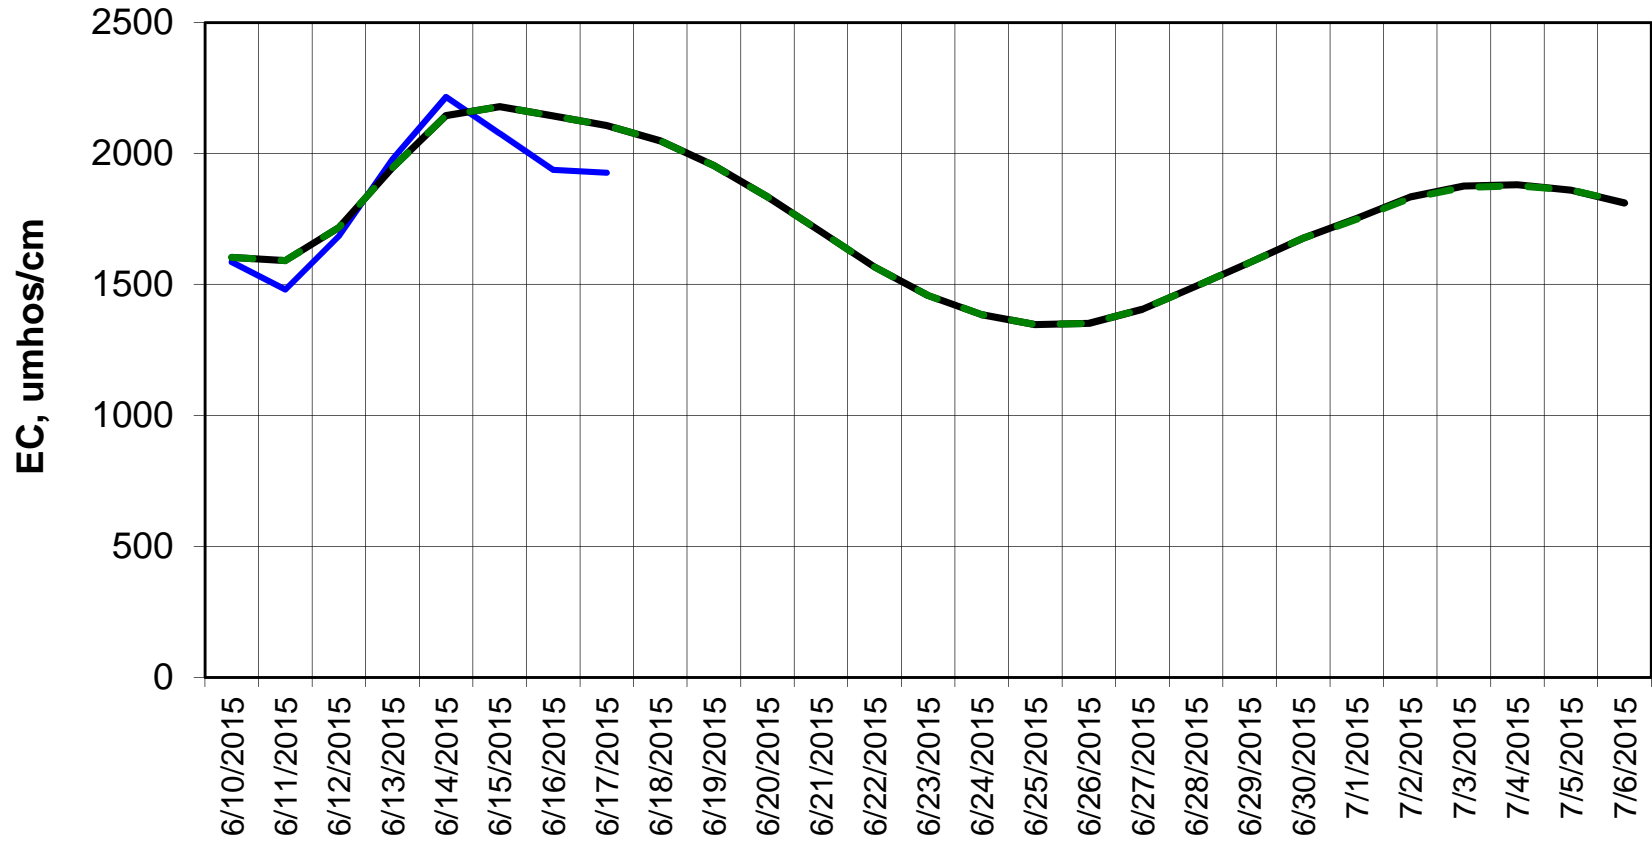

Forecast Period 6/16/2015 thru 7/6/2015

Adjusted Forecasted Daily EC @ Old River at Tracy Road

Forecast Period 6/16/2015 thru 7/6/2015

Forecasted Daily EC @ Jersey Point

Forecast Period 6/16/2015 thru 7/6/2015

Forecasted Daily EC @ Bethel

Forecast Period 6/16/2015 thru 7/6/2015