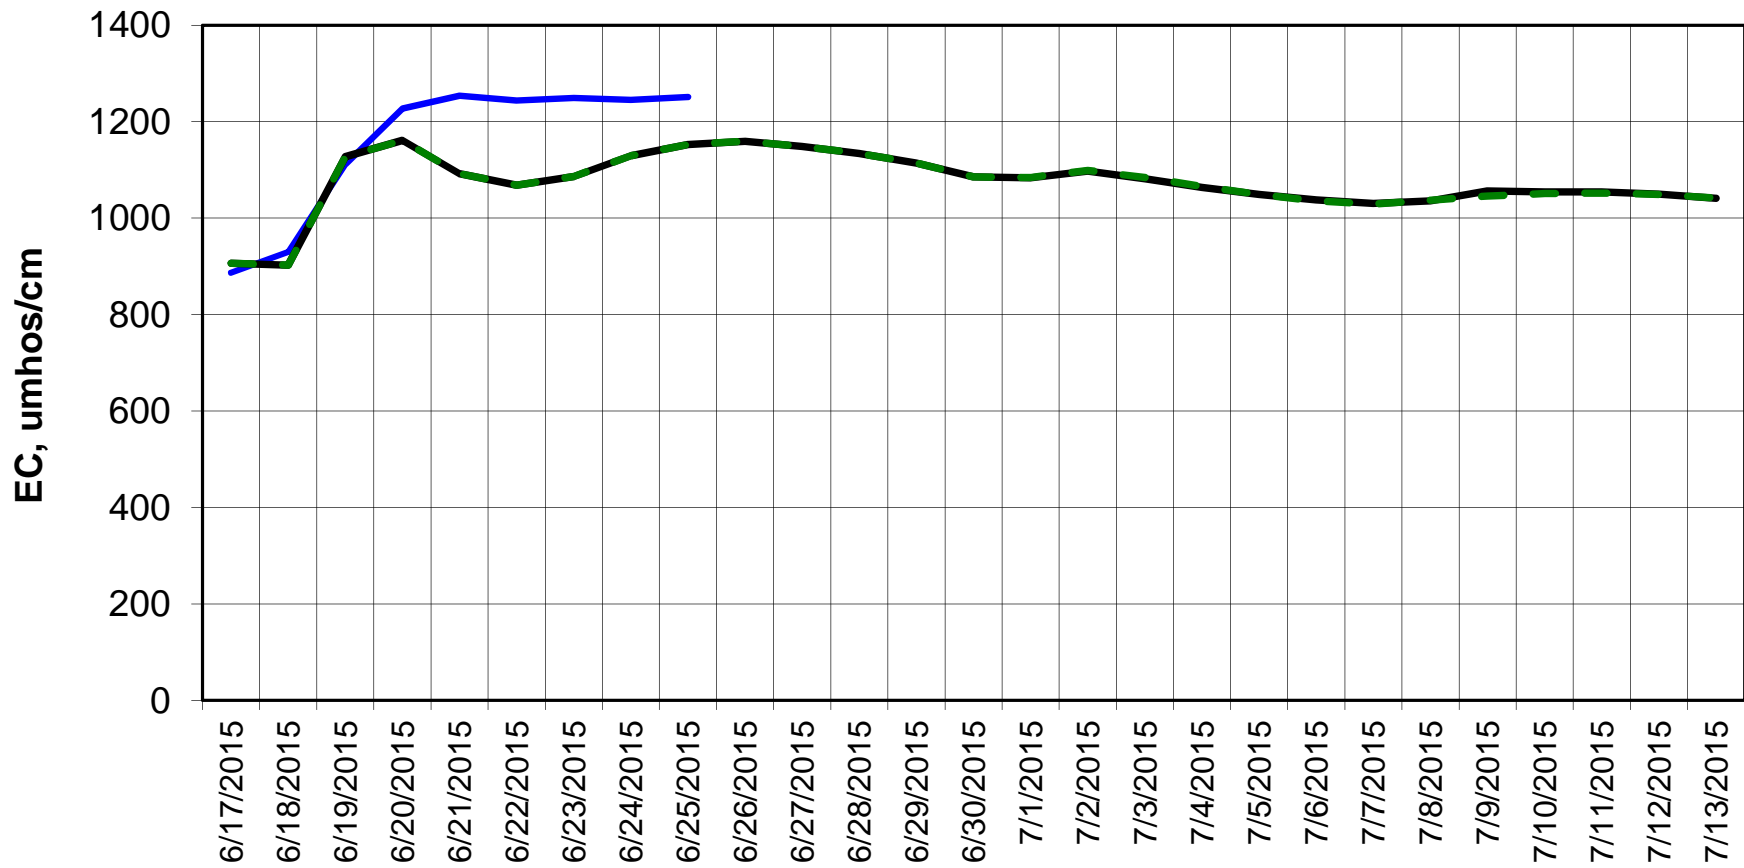

Forecasted Daily EC @ Holland Ct

Forecast Period 6/23/2015 thru 7/13/2015

Adjusted Forecasted Daily EC @ Old River near Middle River

Forecast Period 6/23/2015 thru 7/13/2015

Forecasted Daily EC @ San Joaquin River at Brandt Bridge

Forecast Period 6/23/2015 thru 7/13/2015

Adjusted Forecasted Daily EC @ Old River at Tracy Road

Forecast Period 6/23/2015 thru 7/13/2015

Forecasted Daily EC @ Jersey Point

Forecast Period 6/23/2015 thru 7/13/2015