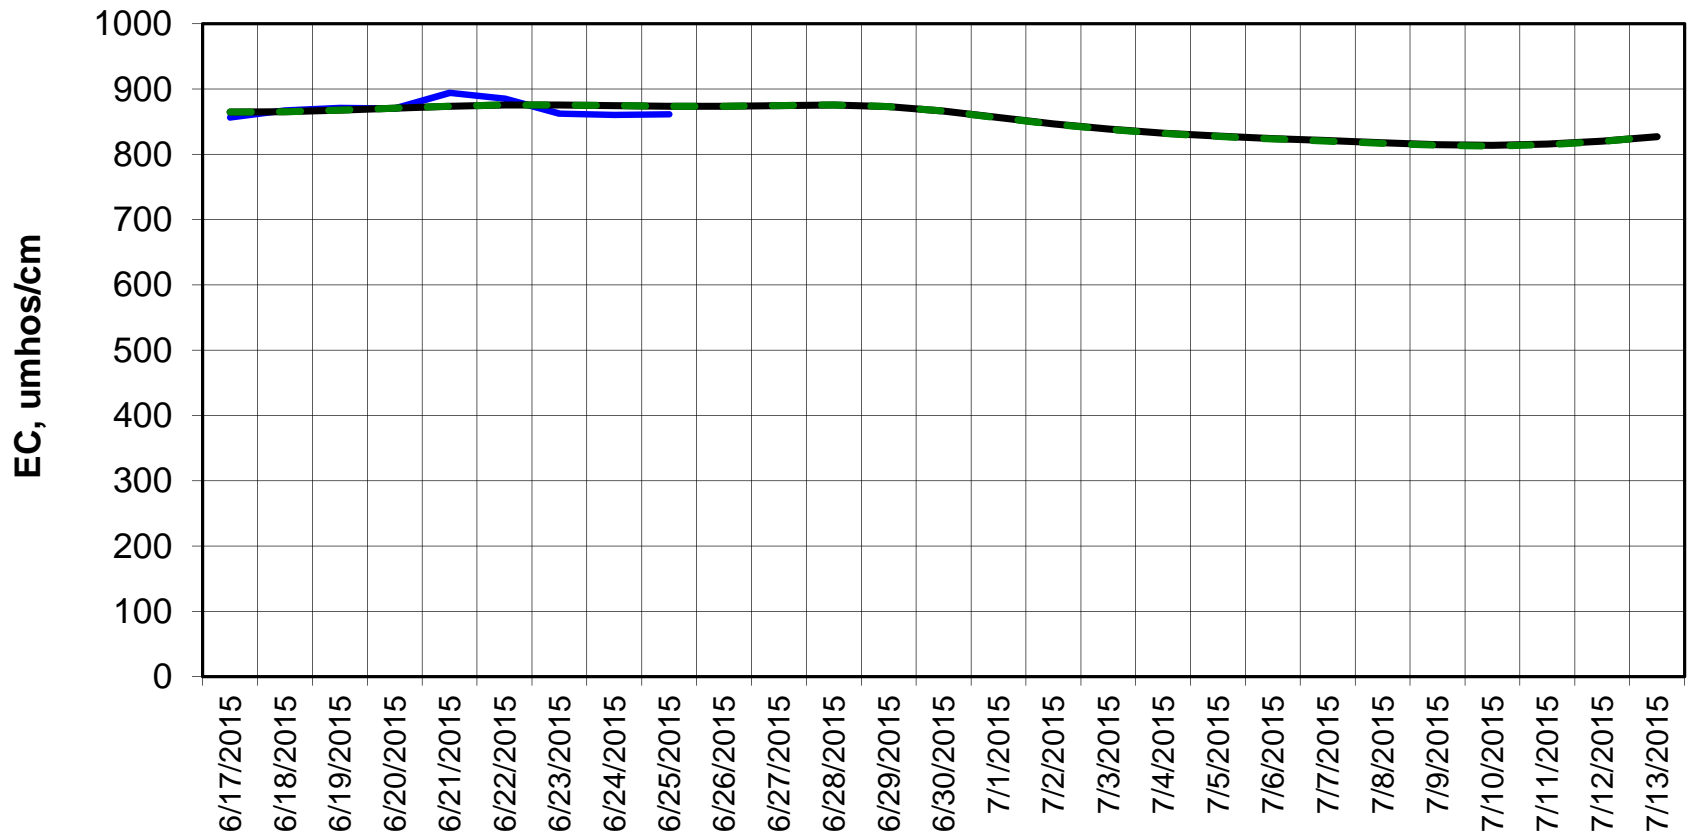

Forecasted Daily EC @ Bethel