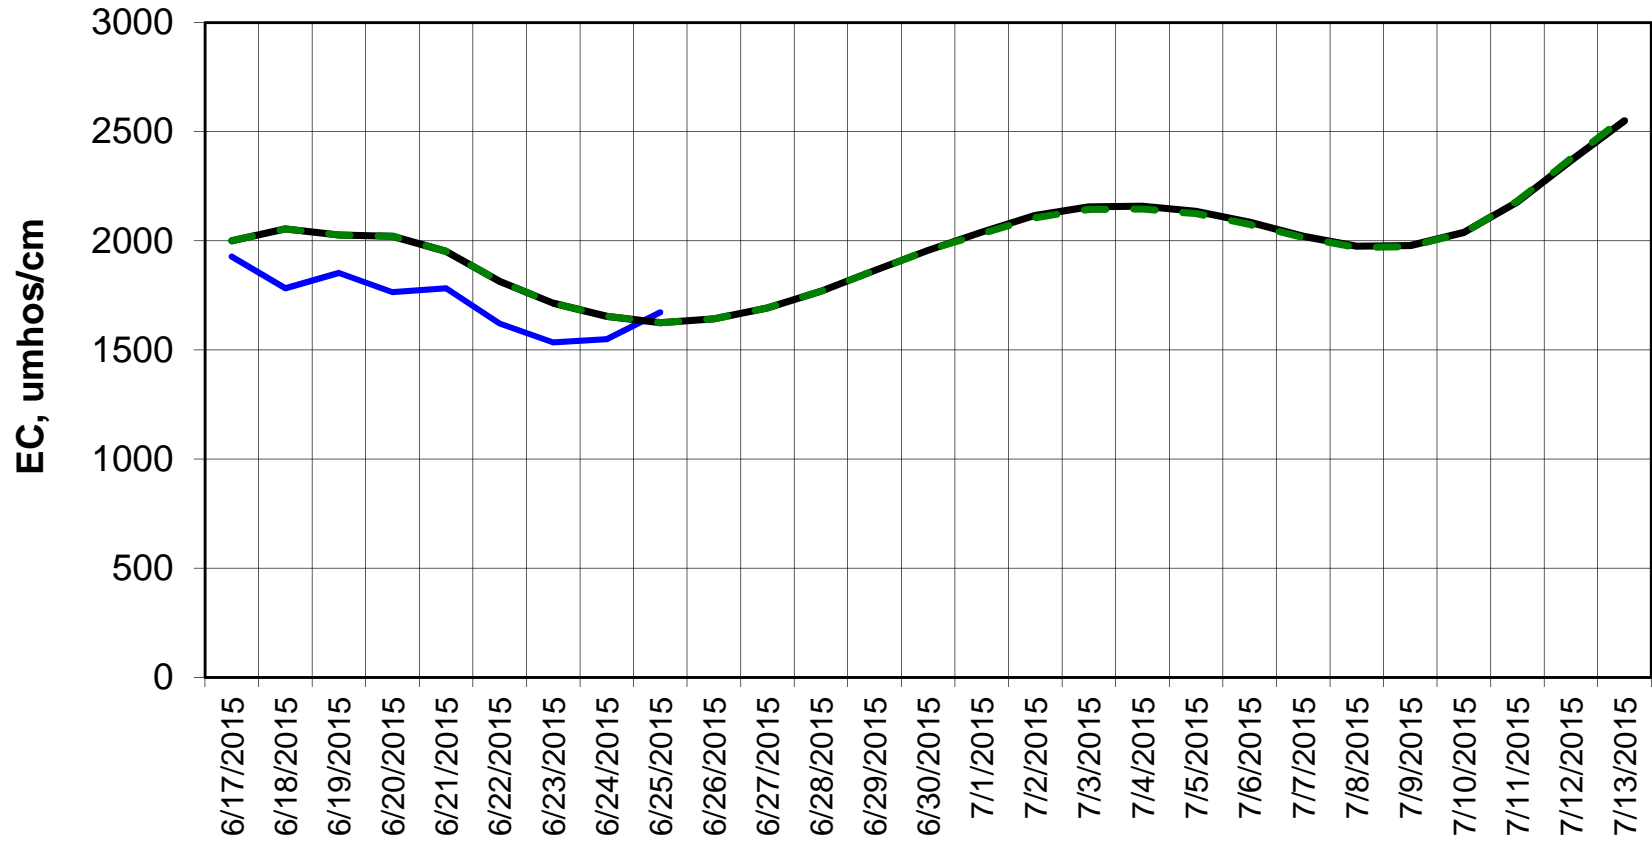

Forecast Period 6/23/2015 thru 7/13/2015

Adjusted Forecasted Daily EC @ Old River at Tracy Road

Forecast Period 6/23/2015 thru 7/13/2015

Forecasted Daily EC @ Jersey Point

Forecast Period 6/23/2015 thru 7/13/2015

Forecasted Daily EC @ Bethel

Forecast Period 6/23/2015 thru 7/13/2015