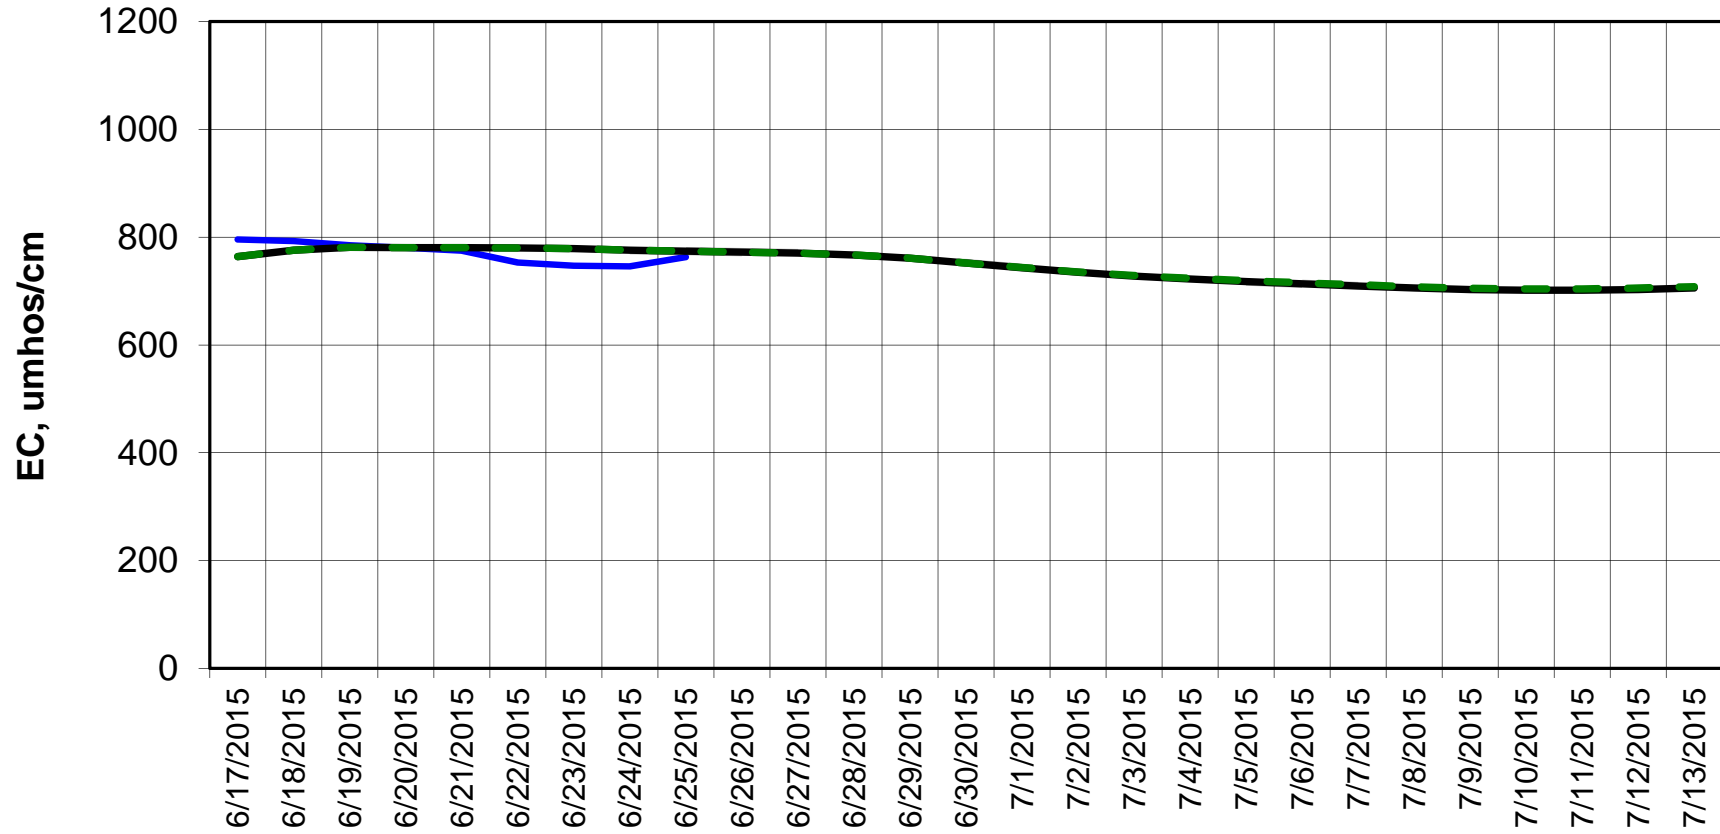

Forecasted Daily EC @ Holland Ct

Forecast Period 6/23/2015 thru 7/13/2015

Adjusted Forecasted Daily EC @ Old River near Middle River

Forecast Period 6/23/2015 thru 7/13/2015

Forecasted Daily EC @ San Joaquin River at Brandt Bridge

Forecast Period 6/23/2015 thru 7/13/2015

Adjusted Forecasted Daily EC @ Old River at Tracy Road

Forecast Period 6/23/2015 thru 7/13/2015

Forecasted Daily EC @ Jersey Point

Forecast Period 6/23/2015 thru 7/13/2015