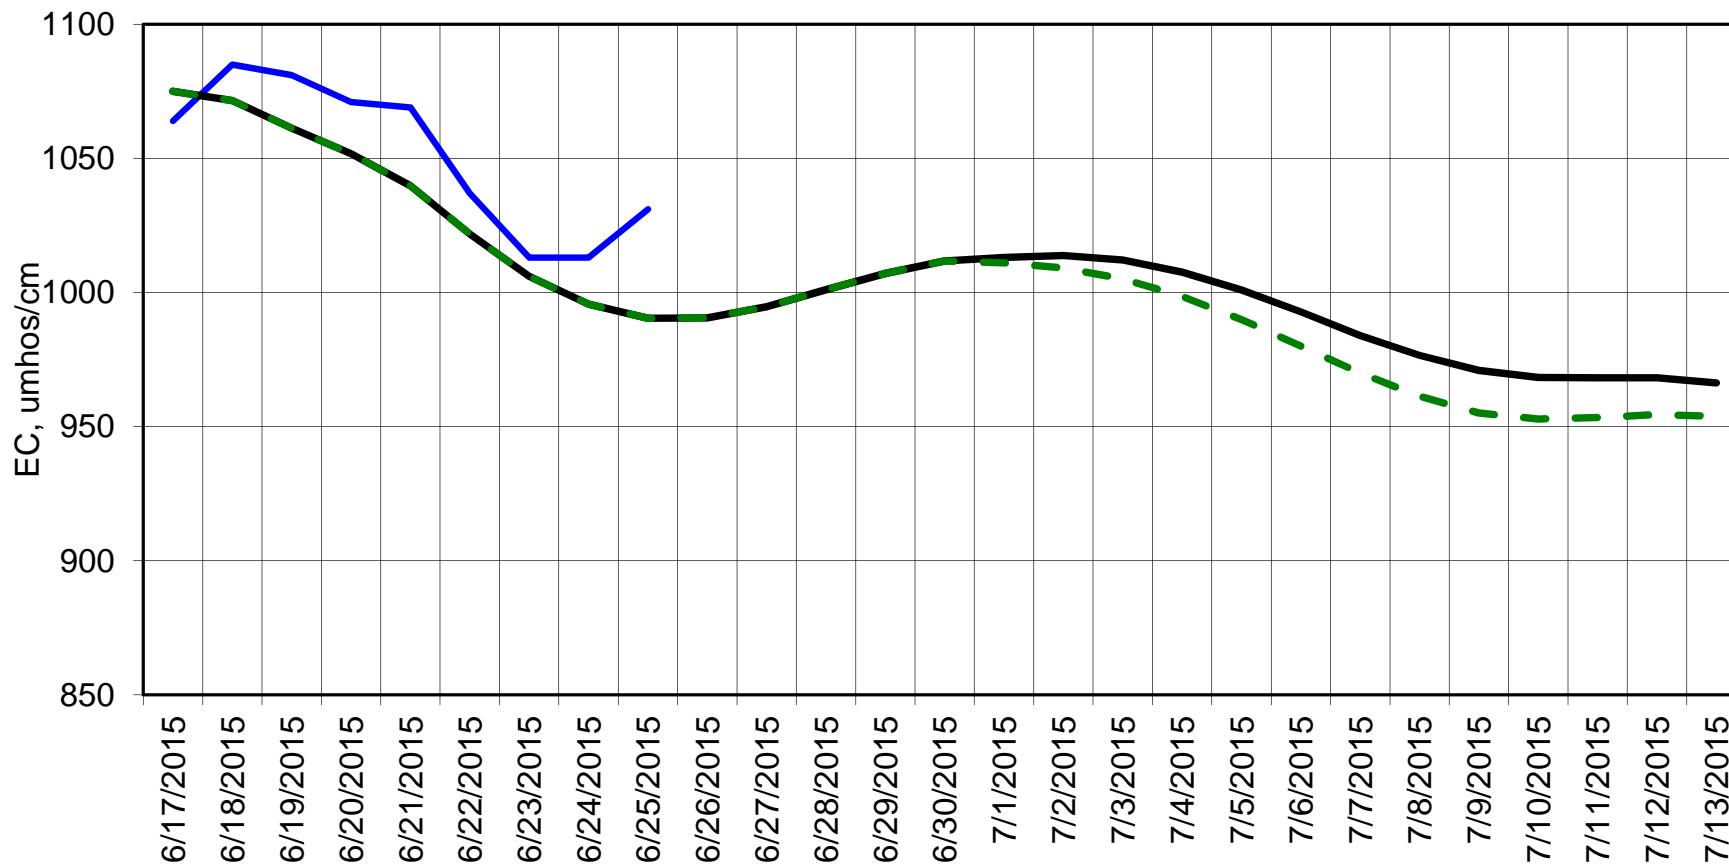

Forecasted Daily EC @ Holland Ct

Forecast Period 6/23/2015 thru 7/13/2015

Adjusted Forecasted Daily EC @ Old River near Middle River

Forecast Period 6/23/2015 thru 7/13/2015

Forecasted Daily EC @ San Joaquin River at Brandt Bridge

Forecast Period 6/23/2015 thru 7/13/2015

Adjusted Forecasted Daily EC @ Old River at Tracy Road

Forecast Period 6/23/2015 thru 7/13/2015

Forecasted Daily EC @ Jersey Point

Forecast Period 6/23/2015 thru 7/13/2015

Forecasted Daily EC @ Bethel

Forecast Period 6/23/2015 thru 7/13/2015