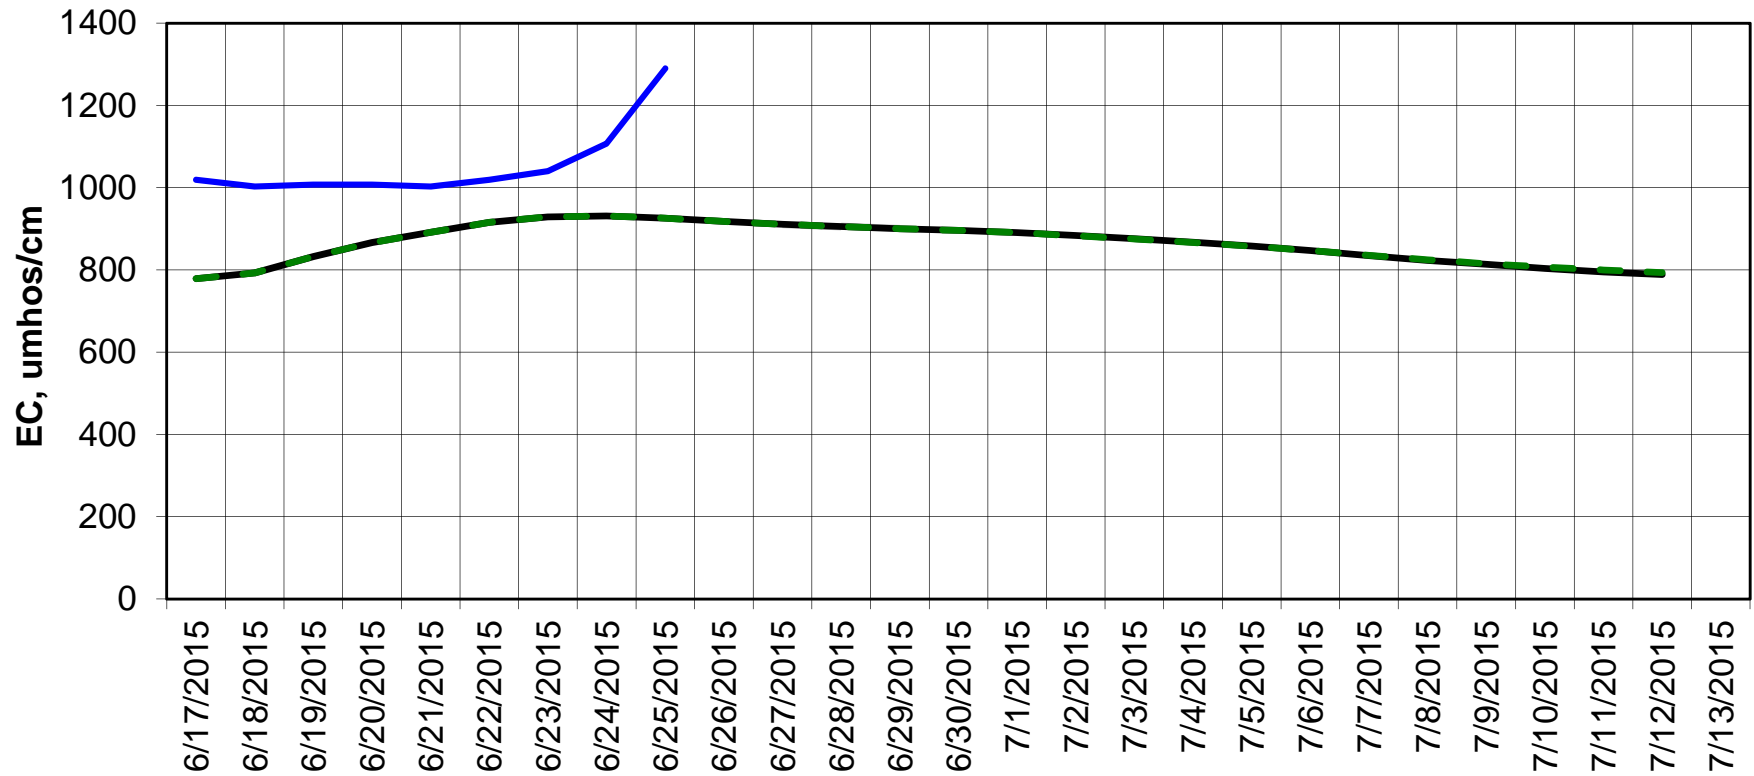

Forecasted Daily EC @ Holland Ct

Forecast Period 6/23/2015 thru 7/13/2015

Adjusted Forecasted Daily EC @ Old River near Middle River

Forecast Period 6/23/2015 thru 7/13/2015

Forecasted Daily EC @ San Joaquin River at Brandt Bridge

Forecast Period 6/23/2015 thru 7/13/2015

Adjusted Forecasted Daily EC @ Old River at Tracy Road

Forecast Period 6/23/2015 thru 7/13/2015

Forecasted Daily EC @ Jersey Point

Forecast Period 6/23/2015 thru 7/13/2015