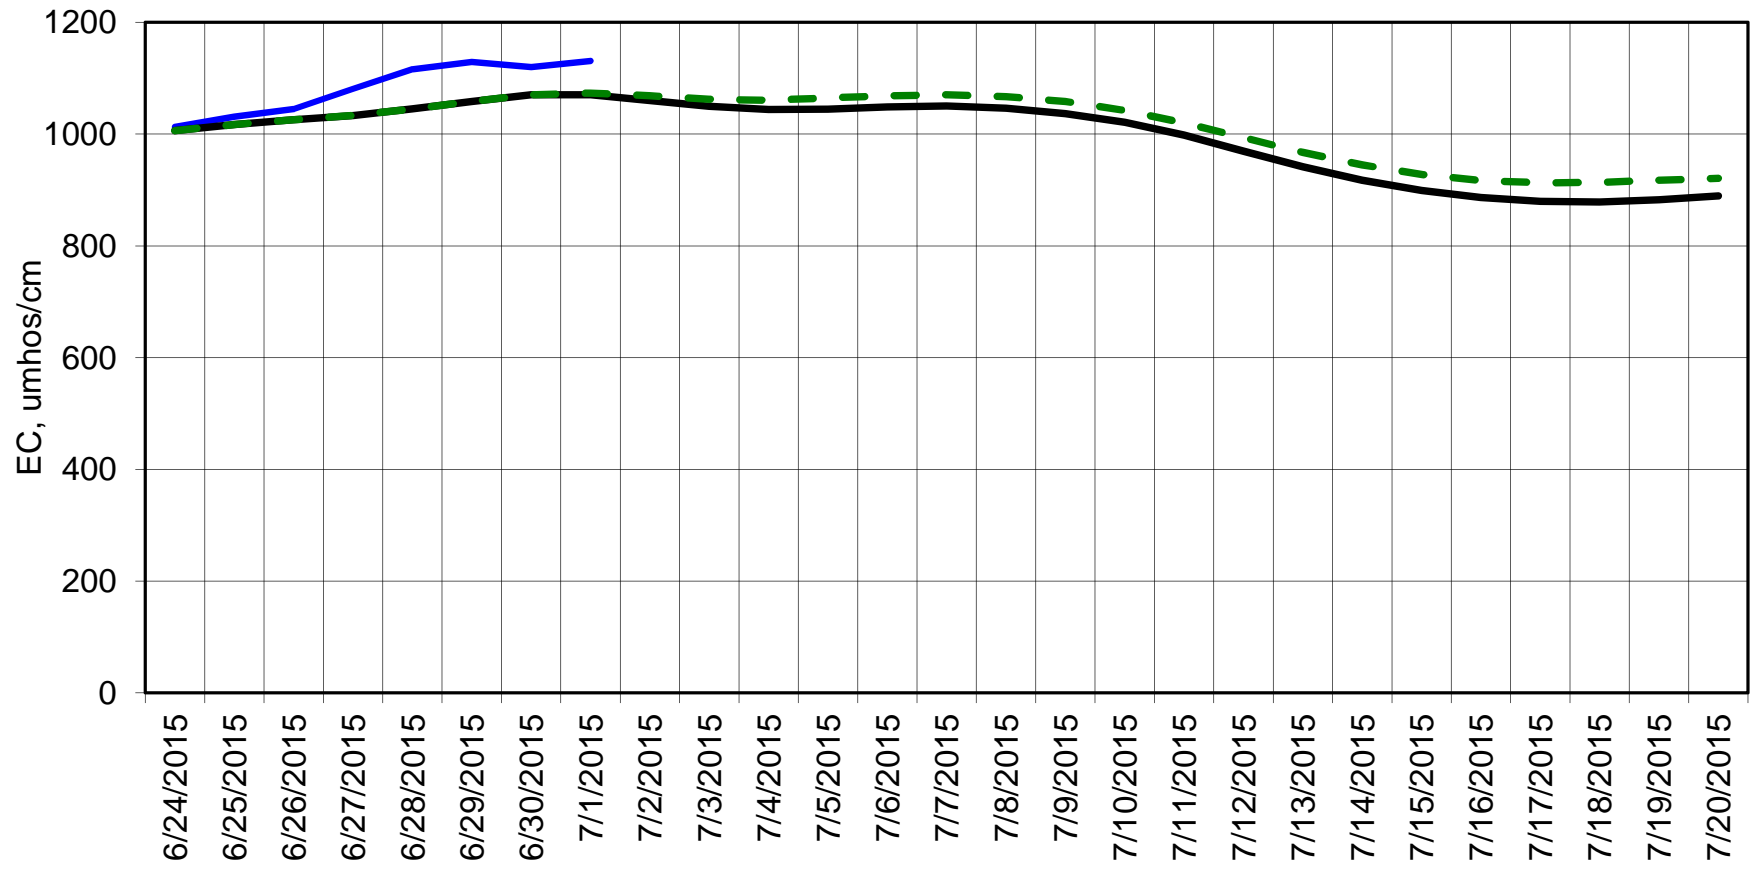

Forecasted Daily EC @ Holland Ct

Forecast Period 6/30/2015 thru 7/20/2015

Forecasted Daily EC @ Old River near Middle River

Forecast Period 6/30/2015 thru 7/20/2015

Adjusted Forecasted Daily EC @ San Joaquin River at Brandt Bridge

Forecast Period 6/30/2015 thru 7/20/2015

Adjusted Forecasted Daily EC @ Old River at Tracy Road

Forecast Period 6/30/2015 thru 7/20/2015

Forecasted Daily EC @ Jersey Point

Forecast Period 6/30/2015 thru 7/20/2015

Forecasted Daily EC @ Bethel

Forecast Period 6/30/2015 thru 7/20/2015