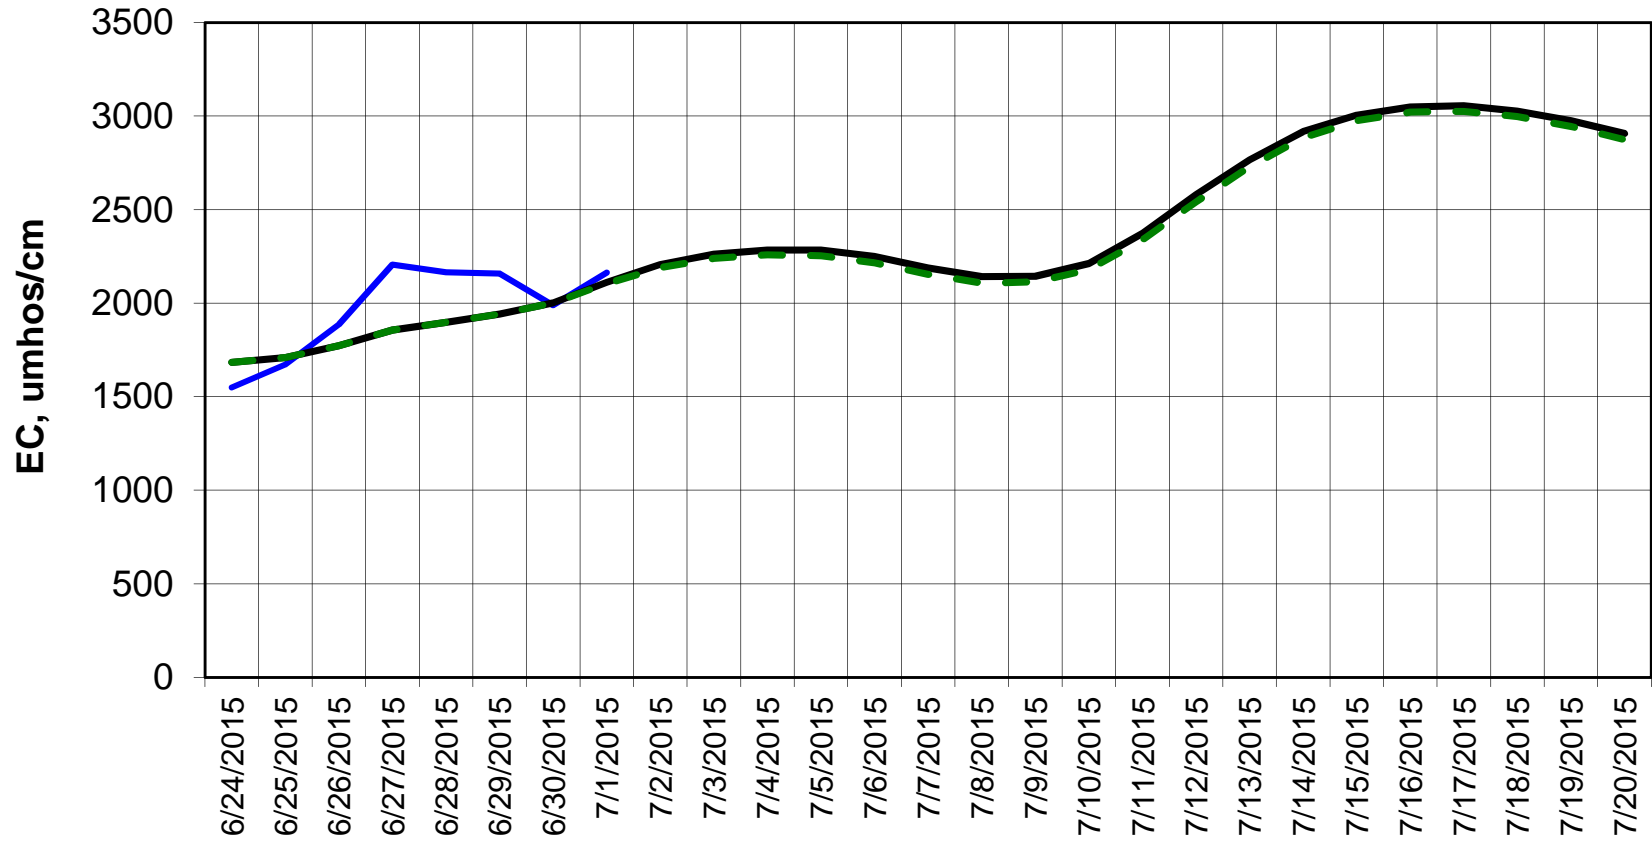

Forecast Period 6/30/2015 thru 7/20/2015

Adjusted Forecasted Daily EC @ Old River at Tracy Road

Forecast Period 6/30/2015 thru 7/20/2015

Forecasted Daily EC @ Jersey Point

Forecast Period 6/30/2015 thru 7/20/2015

Forecasted Daily EC @ Bethel

Forecast Period 6/30/2015 thru 7/20/2015