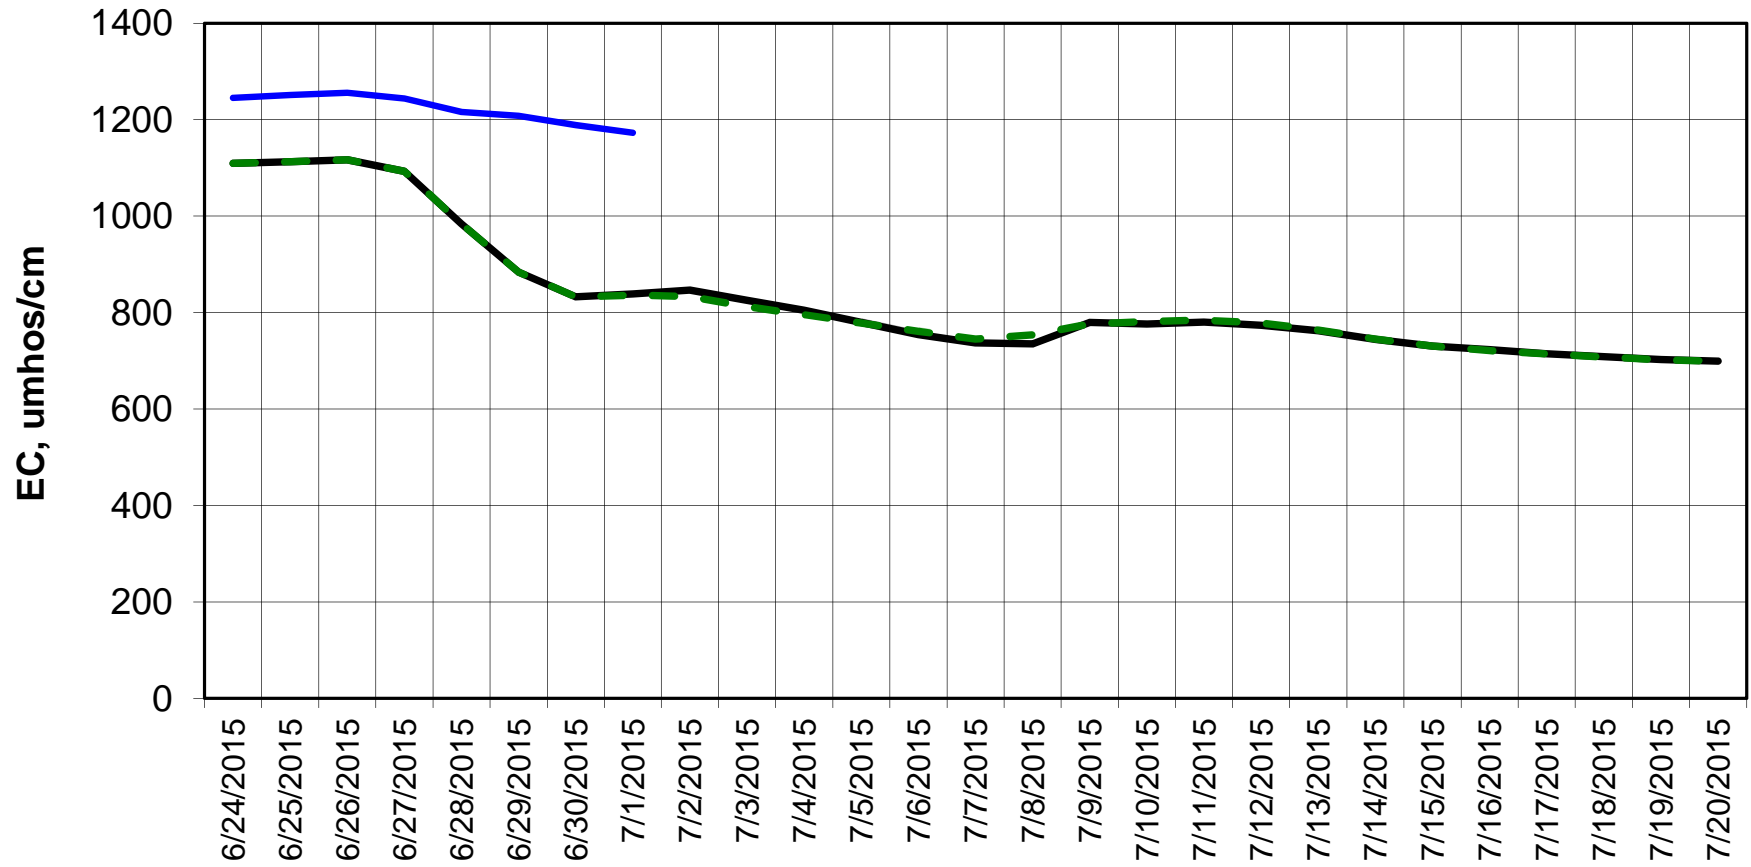

Forecasted Daily EC @ Holland Ct

Forecast Period 6/30/2015 thru 7/20/2015

Forecasted Daily EC @ Old River near Middle River

Forecast Period 6/30/2015 thru 7/20/2015

Adjusted Forecasted Daily EC @ San Joaquin River at Brandt Bridge

Forecast Period 6/30/2015 thru 7/20/2015

Adjusted Forecasted Daily EC @ Old River at Tracy Road

Forecast Period 6/30/2015 thru 7/20/2015

Forecasted Daily EC @ Jersey Point

Forecast Period 6/30/2015 thru 7/20/2015

Forecasted Daily EC @ Bethel

Forecast Period 6/30/2015 thru 7/20/2015