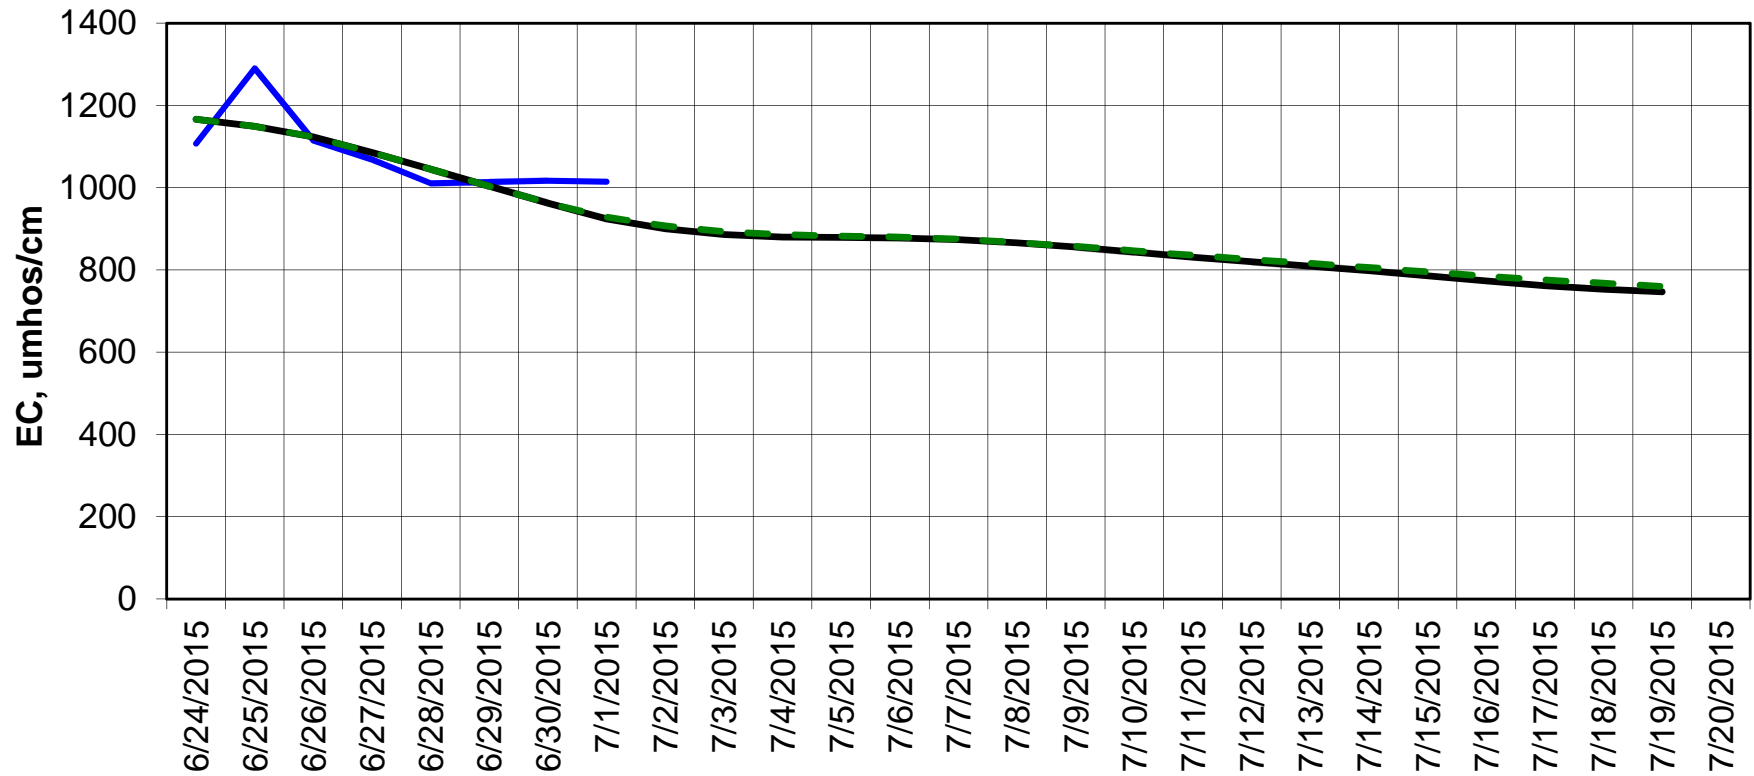

Forecasted Daily EC @ Holland Ct

Forecast Period 6/30/2015 thru 7/20/2015

Forecasted Daily EC @ Old River near Middle River

Forecast Period 6/30/2015 thru 7/20/2015

Adjusted Forecasted Daily EC @ San Joaquin River at Brandt Bridge

Forecast Period 6/30/2015 thru 7/20/2015

Adjusted Forecasted Daily EC @ Old River at Tracy Road

Forecast Period 6/30/2015 thru 7/20/2015

Forecasted Daily EC @ Jersey Point

Forecast Period 6/30/2015 thru 7/20/2015

Forecasted Daily EC @ Bethel

Forecast Period 6/30/2015 thru 7/20/2015