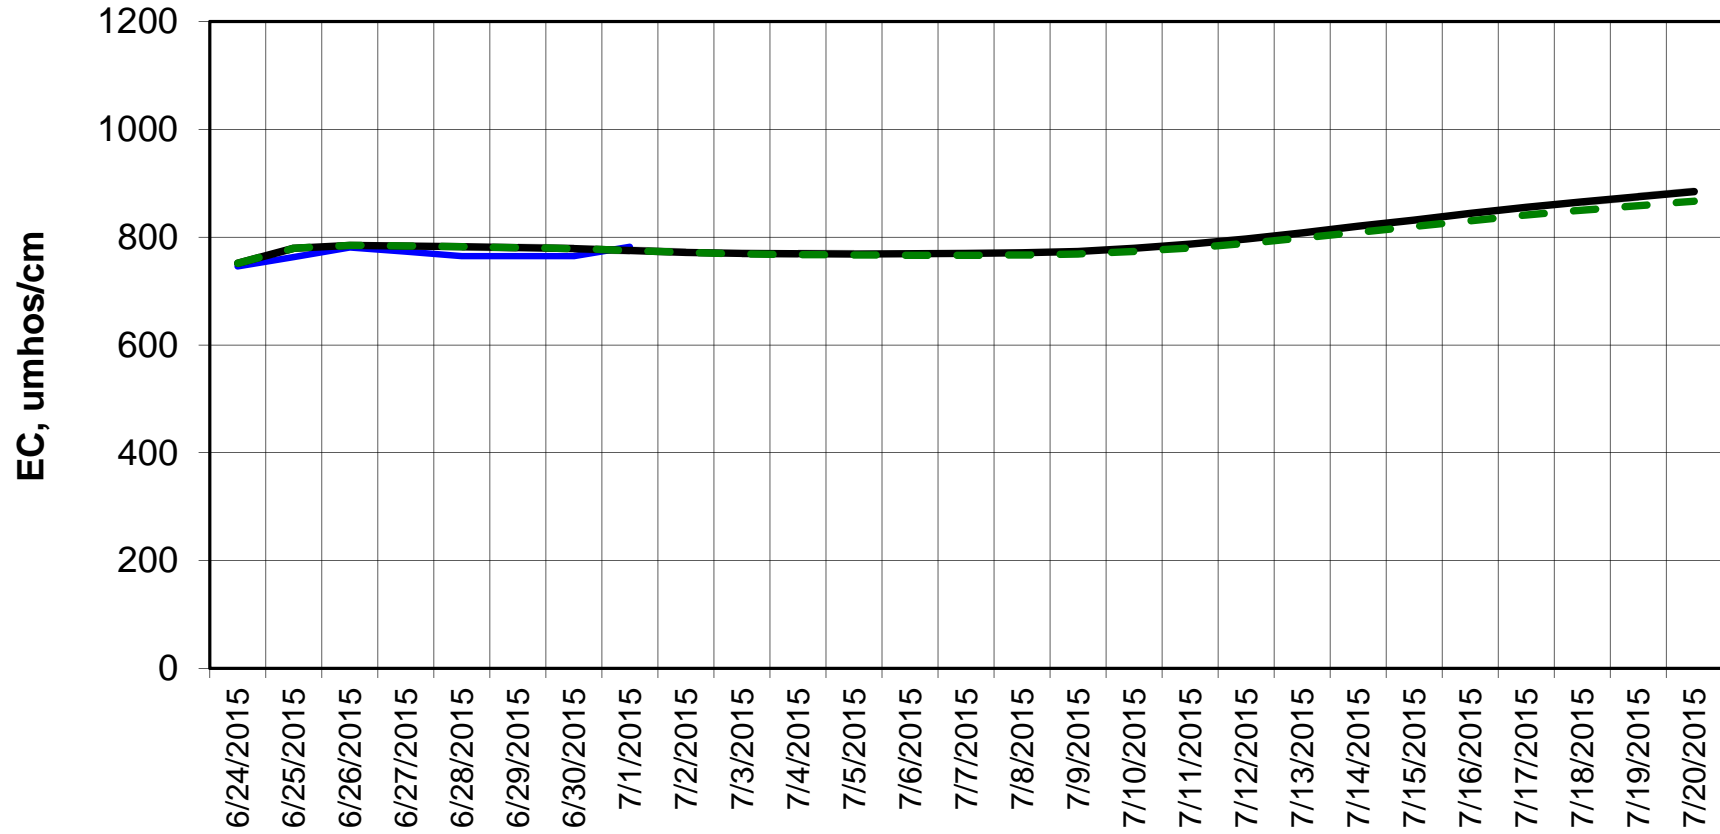

Forecasted Daily EC @ Holland Ct

Forecast Period 6/30/2015 thru 7/20/2015

Forecasted Daily EC @ Old River near Middle River

Forecast Period 6/30/2015 thru 7/20/2015

Adjusted Forecasted Daily EC @ San Joaquin River at Brandt Bridge

Forecast Period 6/30/2015 thru 7/20/2015

Adjusted Forecasted Daily EC @ Old River at Tracy Road

Forecast Period 6/30/2015 thru 7/20/2015

Forecasted Daily EC @ Jersey Point

Forecast Period 6/30/2015 thru 7/20/2015