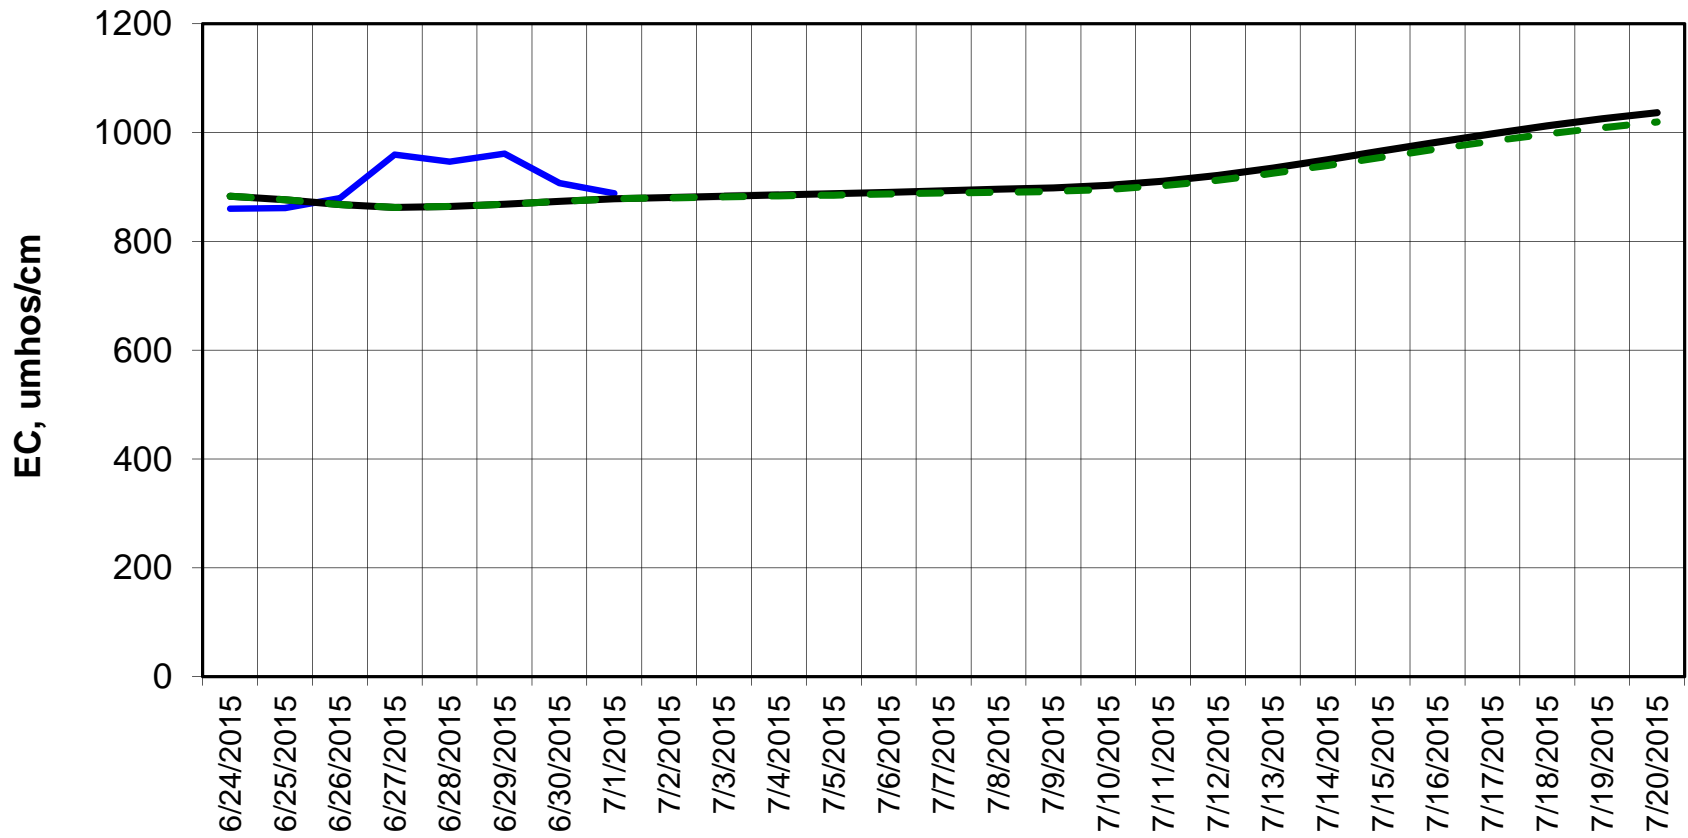

Forecast Period 6/30/2015 thru 7/20/2015

Adjusted Forecasted Daily EC @ Old River at Tracy Road

Forecast Period 6/30/2015 thru 7/20/2015

Forecasted Daily EC @ Jersey Point

Forecast Period 6/30/2015 thru 7/20/2015

Forecasted Daily EC @ Bethel

Forecast Period 6/30/2015 thru 7/20/2015