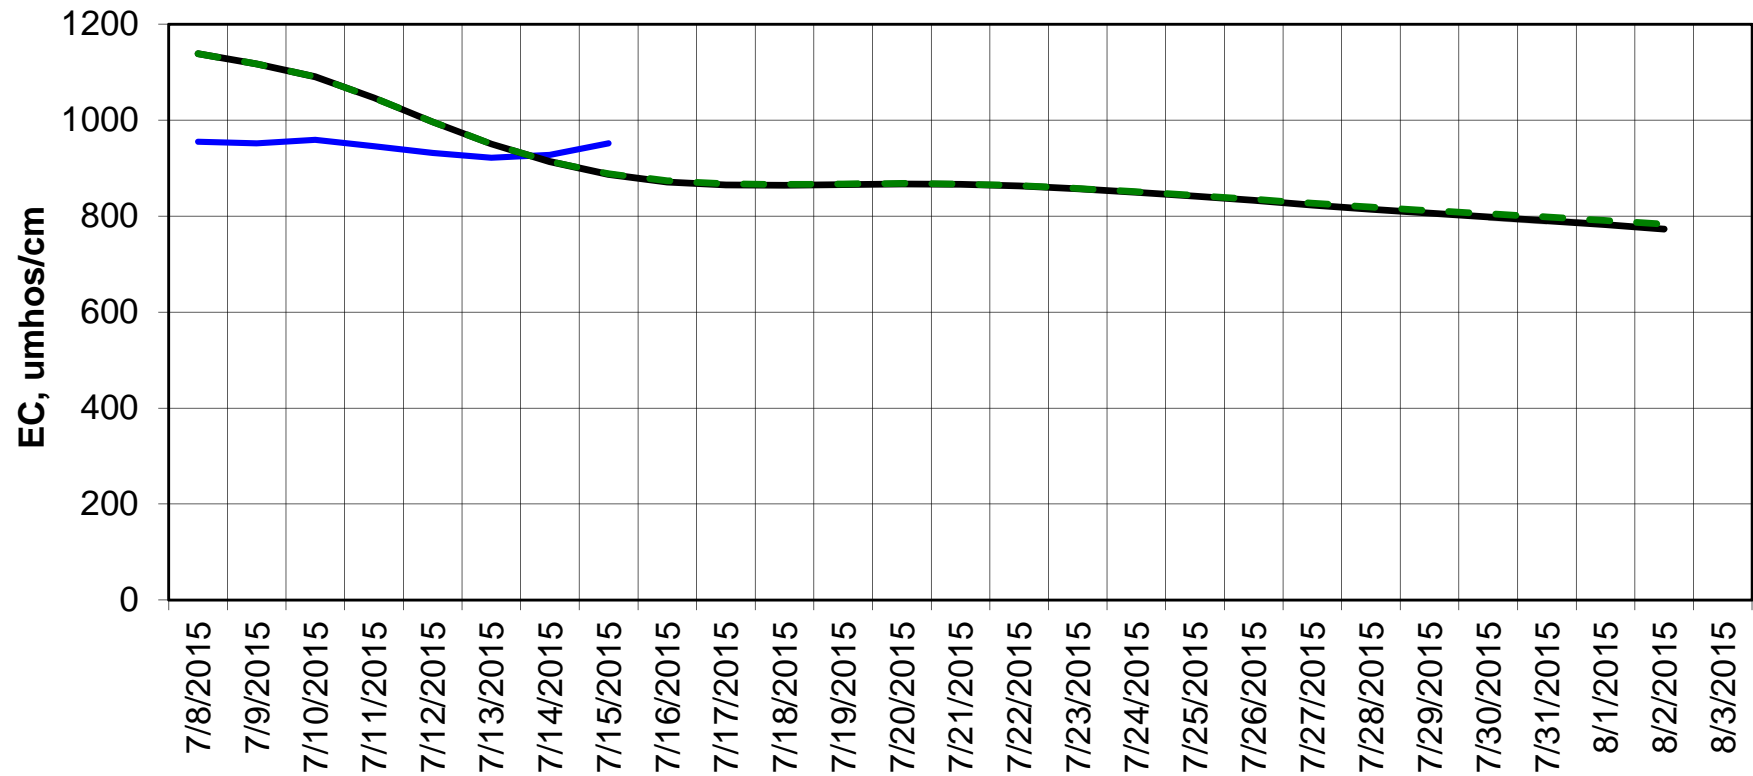

Forecasted Daily EC @ Holland Ct

Forecast Period 7/14/2015 thru 8/3/2015

Forecasted Daily EC @ Old River near Middle River

Forecast Period 7/14/2015 thru 8/3/2015

Forecasted Daily EC @ San Joaquin River at Brandt Bridge

Forecast Period 7/14/2015 thru 8/3/2015

Adjusted Forecasted Daily EC @ Old River at Tracy Road

Forecast Period 7/14/2015 thru 8/3/2015

Forecasted Daily EC @ Jersey Point

Forecast Period 7/14/2015 thru 8/3/2015