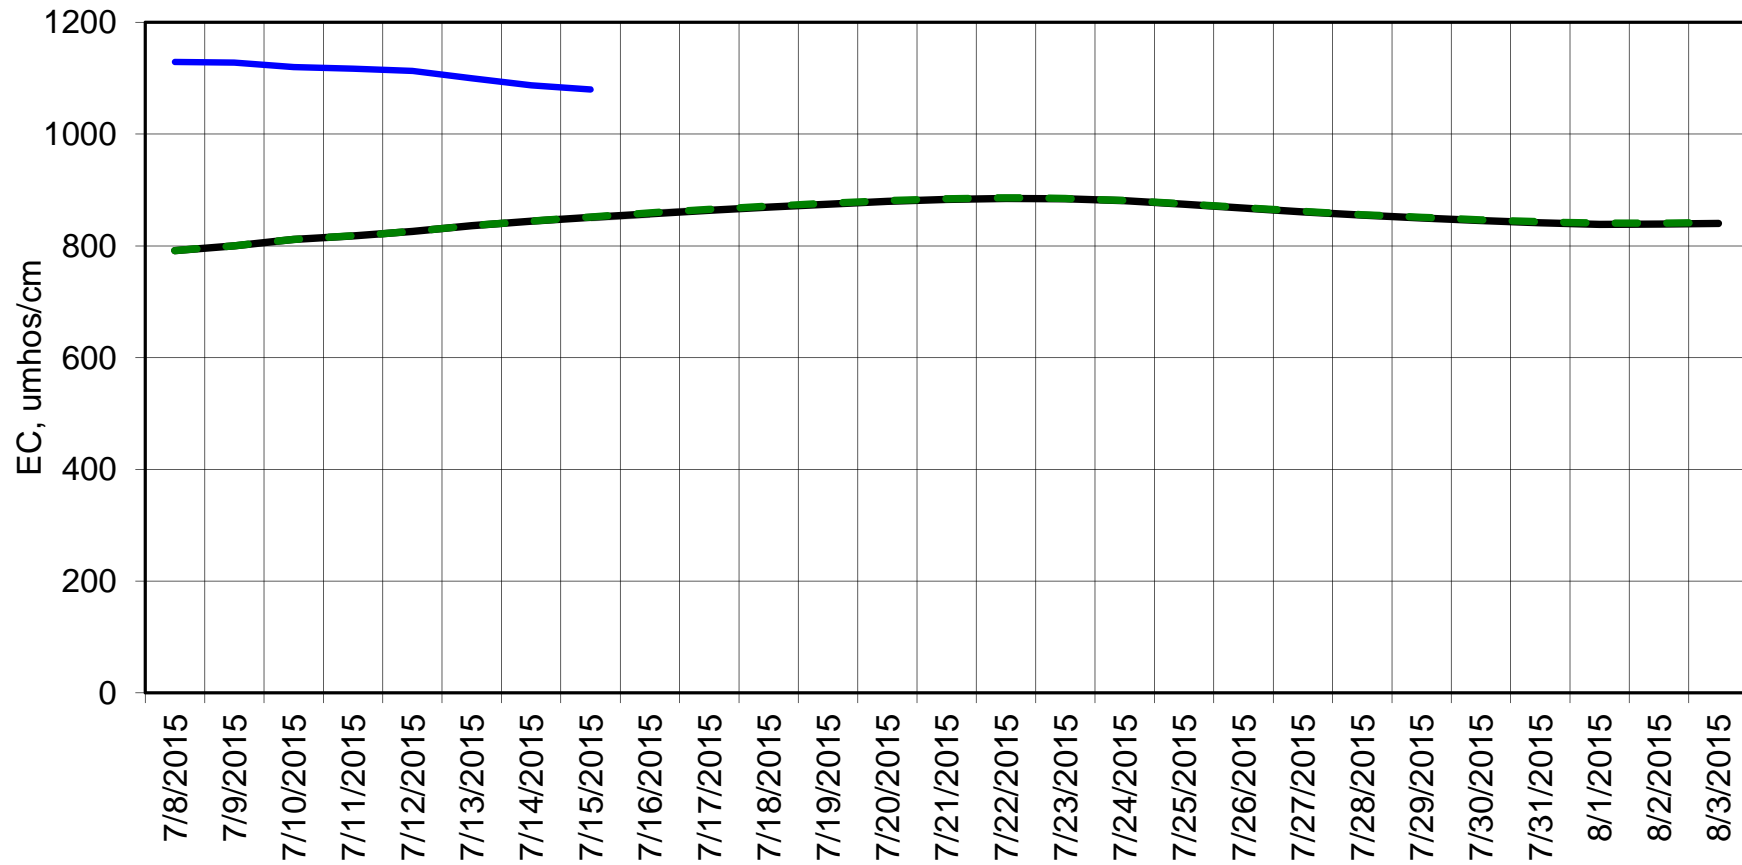

Forecasted Daily EC @ Holland Ct

Forecast Period 7/14/2015 thru 8/3/2015

Forecasted Daily EC @ Old River near Middle River

Forecast Period 7/14/2015 thru 8/3/2015

Forecasted Daily EC @ San Joaquin River at Brandt Bridge

Forecast Period 7/14/2015 thru 8/3/2015

Adjusted Forecasted Daily EC @ Old River at Tracy Road

Forecast Period 7/14/2015 thru 8/3/2015

Forecasted Daily EC @ Jersey Point

Forecast Period 7/14/2015 thru 8/3/2015