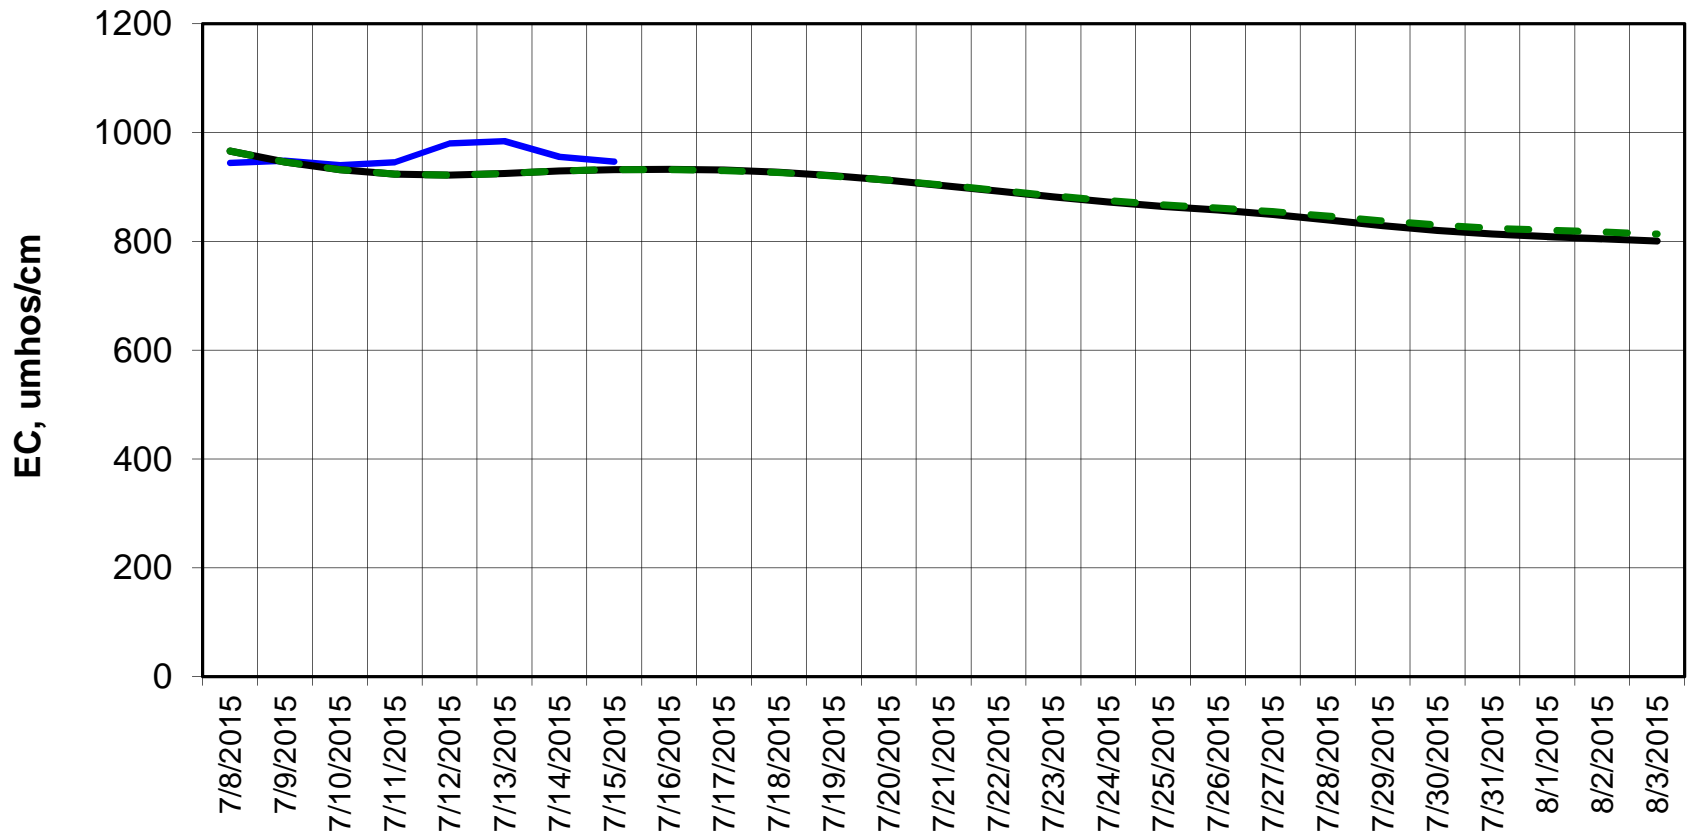

Forecast Period 7/14/2015 thru 8/3/2015

Adjusted Forecasted Daily EC @ Old River at Tracy Road

Forecast Period 7/14/2015 thru 8/3/2015

Forecasted Daily EC @ Jersey Point

Forecast Period 7/14/2015 thru 8/3/2015

Forecasted Daily EC @ Bethel

Forecast Period 7/14/2015 thru 8/3/2015