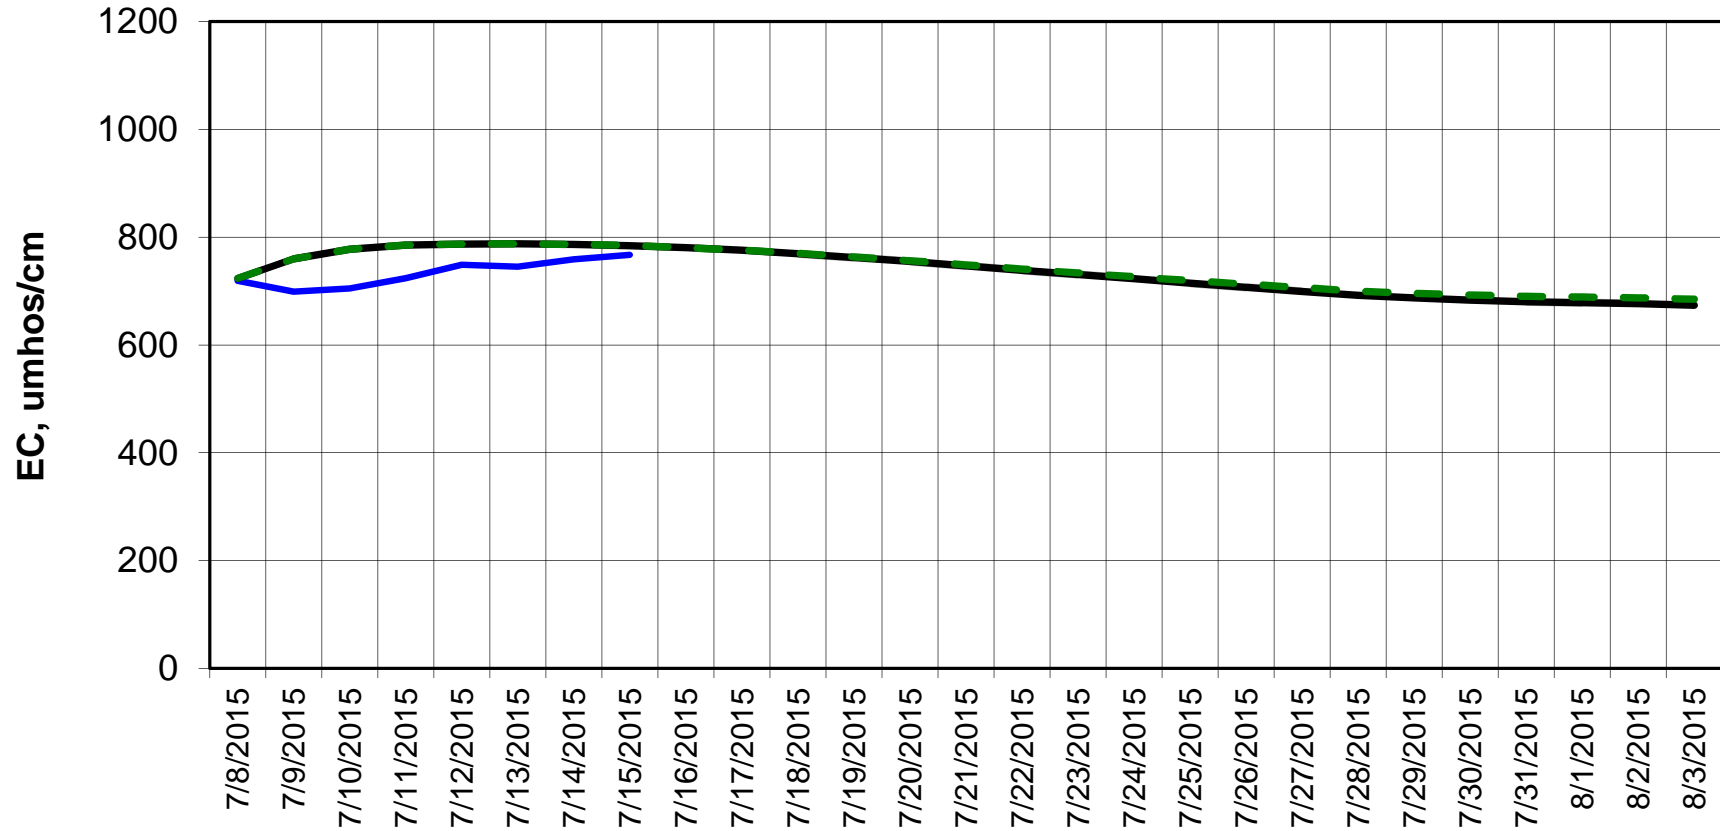

Forecasted Daily EC @ Holland Ct

Forecast Period 7/14/2015 thru 8/3/2015

Forecasted Daily EC @ Old River near Middle River

Forecast Period 7/14/2015 thru 8/3/2015

Forecasted Daily EC @ San Joaquin River at Brandt Bridge

Forecast Period 7/14/2015 thru 8/3/2015

Adjusted Forecasted Daily EC @ Old River at Tracy Road

Forecast Period 7/14/2015 thru 8/3/2015

Forecasted Daily EC @ Jersey Point

Forecast Period 7/14/2015 thru 8/3/2015

Forecasted Daily EC @ Bethel

Forecast Period 7/14/2015 thru 8/3/2015