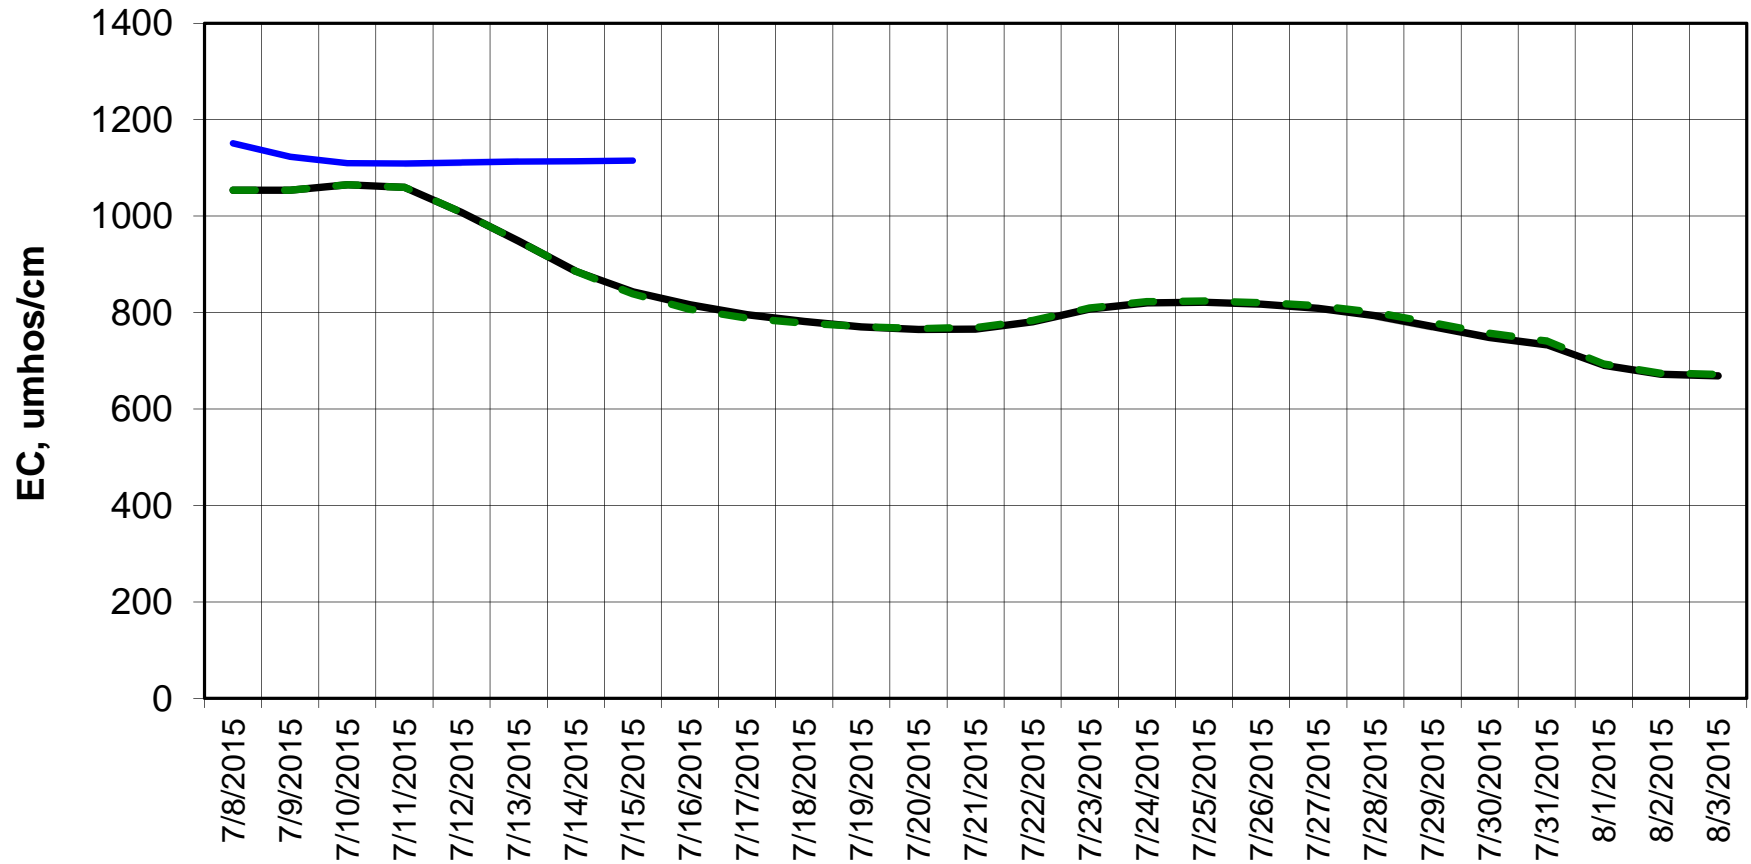

Forecasted Daily EC @ Holland Ct

Forecast Period 7/14/2015 thru 8/3/2015

Forecasted Daily EC @ Old River near Middle River

Forecast Period 7/14/2015 thru 8/3/2015

Forecasted Daily EC @ San Joaquin River at Brandt Bridge

Forecast Period 7/14/2015 thru 8/3/2015

Adjusted Forecasted Daily EC @ Old River at Tracy Road

Forecast Period 7/14/2015 thru 8/3/2015

Forecasted Daily EC @ Jersey Point

Forecast Period 7/14/2015 thru 8/3/2015