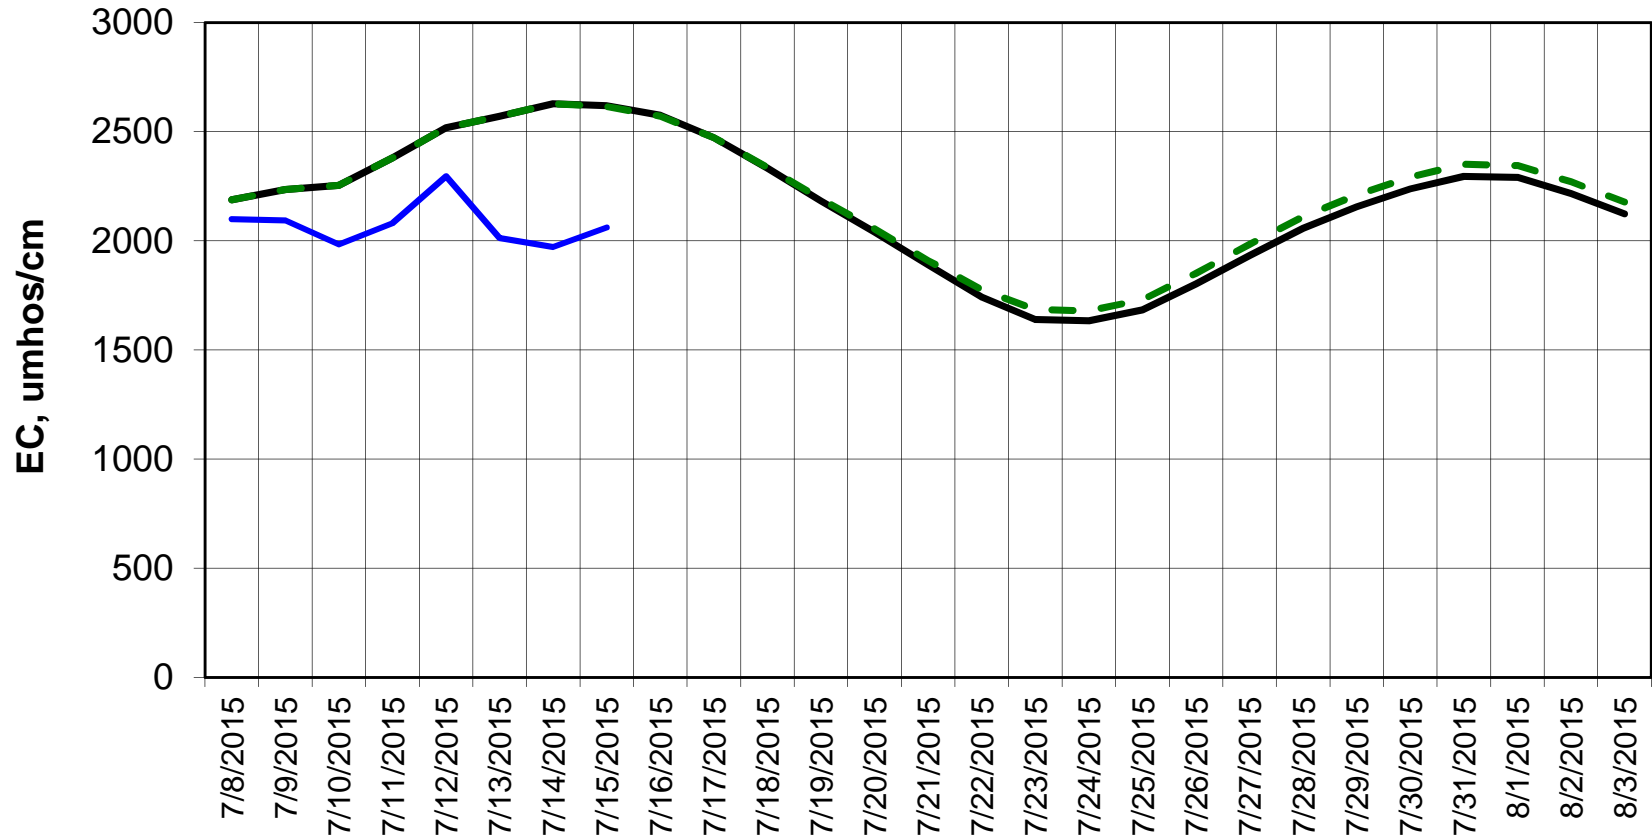

Forecast Period 7/14/2015 thru 8/3/2015

Adjusted Forecasted Daily EC @ Old River at Tracy Road

Forecast Period 7/14/2015 thru 8/3/2015

Forecasted Daily EC @ Jersey Point

Forecast Period 7/14/2015 thru 8/3/2015

Forecasted Daily EC @ Bethel

Forecast Period 7/14/2015 thru 8/3/2015