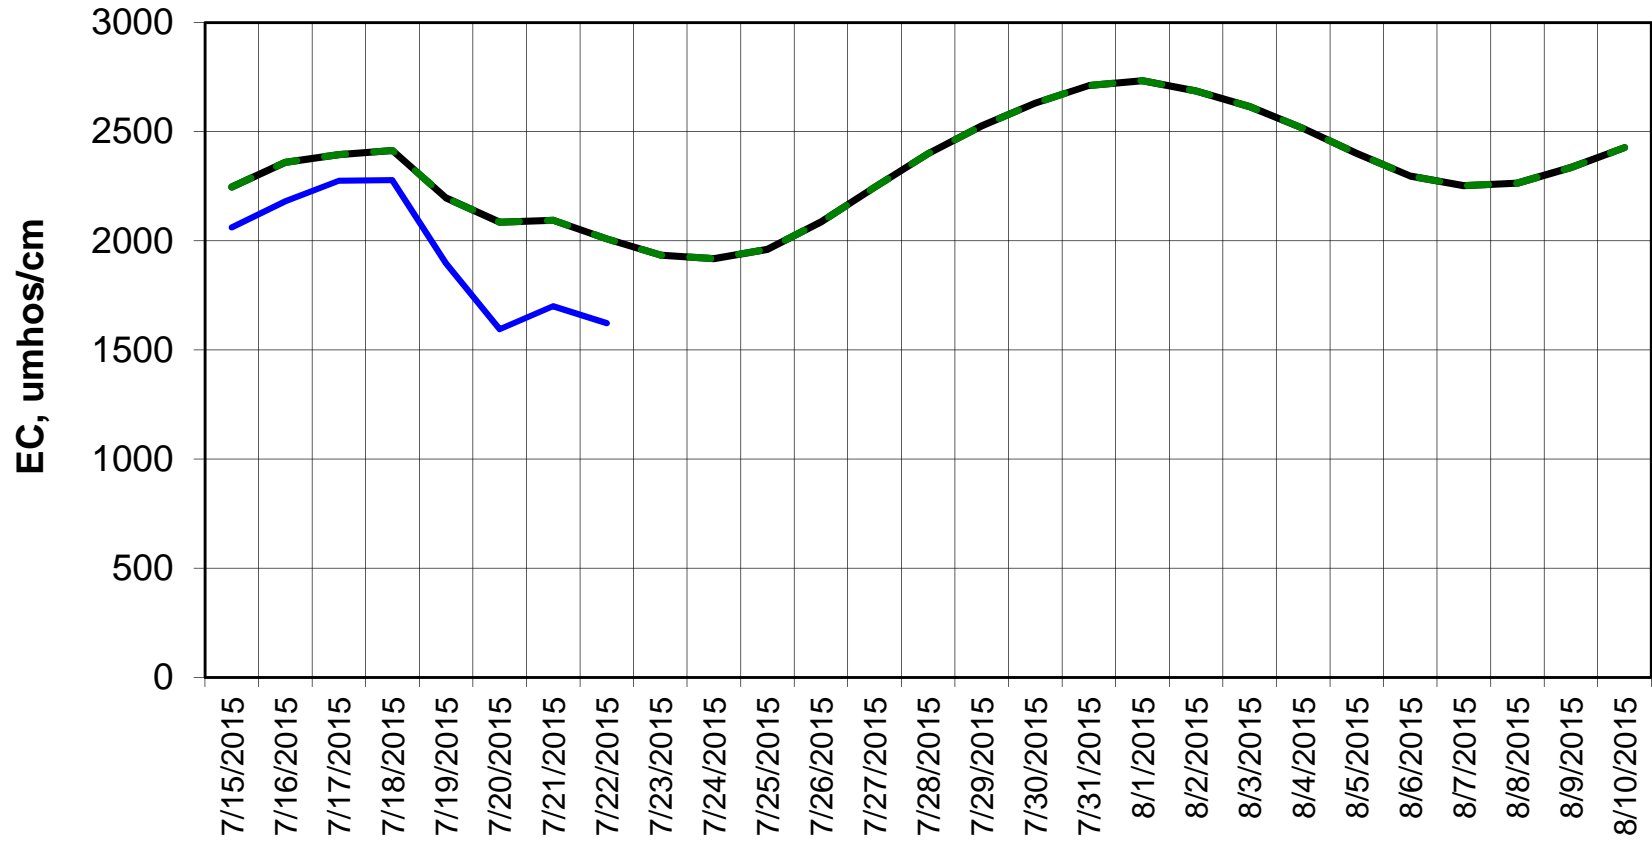

Forecast Period 7/21/2015 thru 8/10/2015

Adjusted Forecasted Daily EC @ Old River at Tracy Road

Forecast Period 7/21/2015 thru 8/10/2015

Forecasted Daily EC @ Jersey Point

Forecast Period 7/21/2015 thru 8/10/2015