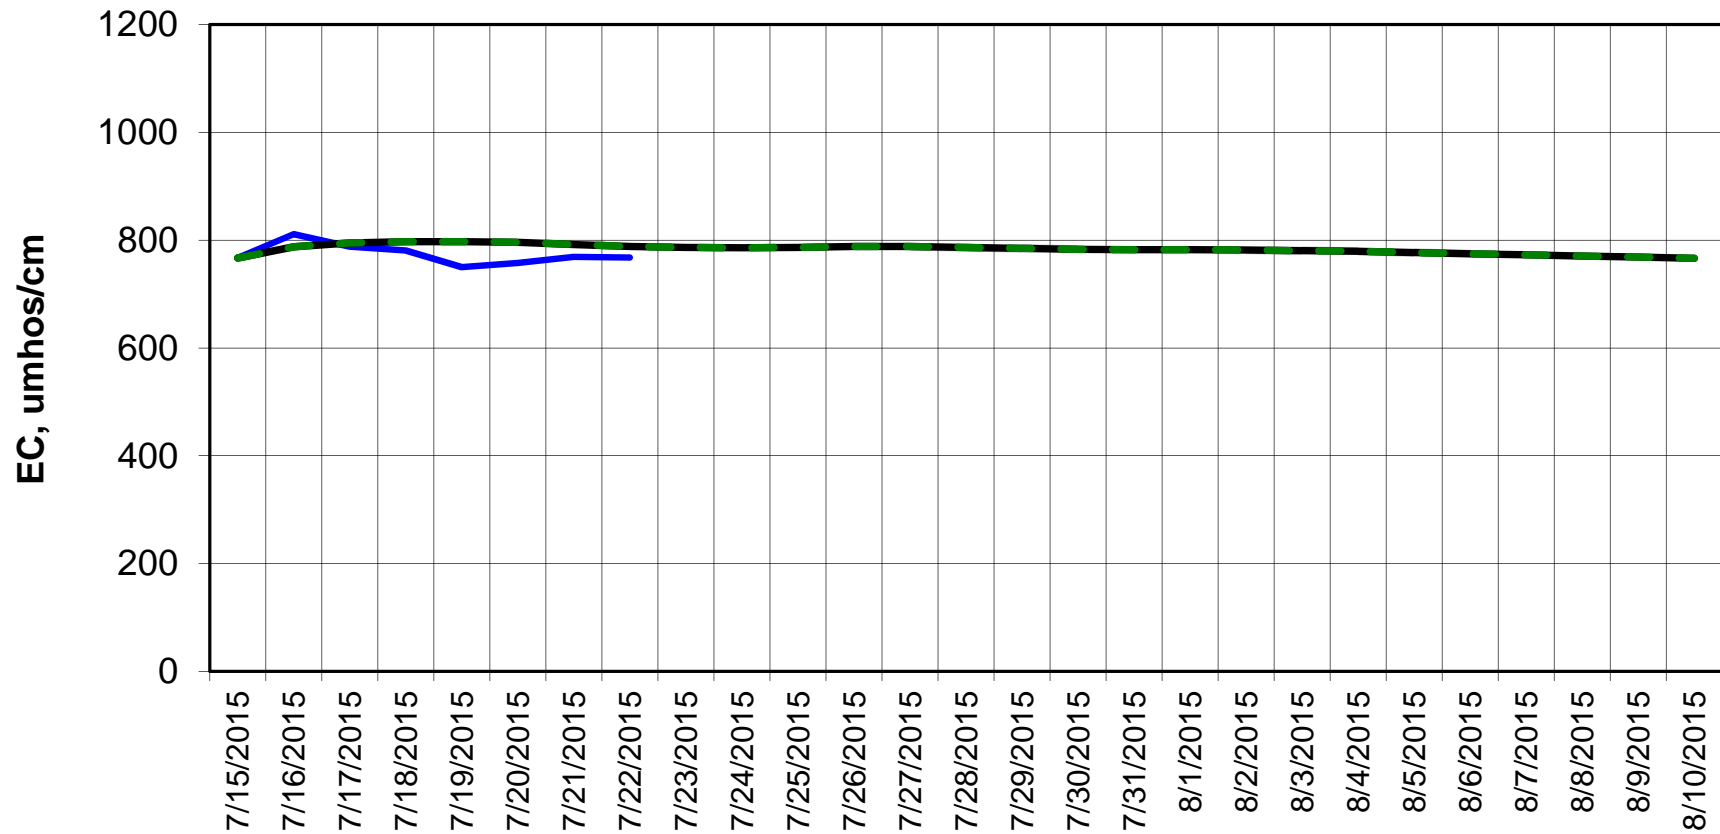

Forecasted Daily EC @ Holland Ct

Forecast Period 7/21/2015 thru 8/10/2015

Forecasted Daily EC @ Old River near Middle River

Forecast Period 7/21/2015 thru 8/10/2015

Forecasted Daily EC @ San Joaquin River at Brandt Bridge

Forecast Period 7/21/2015 thru 8/10/2015

Adjusted Forecasted Daily EC @ Old River at Tracy Road

Forecast Period 7/21/2015 thru 8/10/2015

Forecasted Daily EC @ Jersey Point

Forecast Period 7/21/2015 thru 8/10/2015