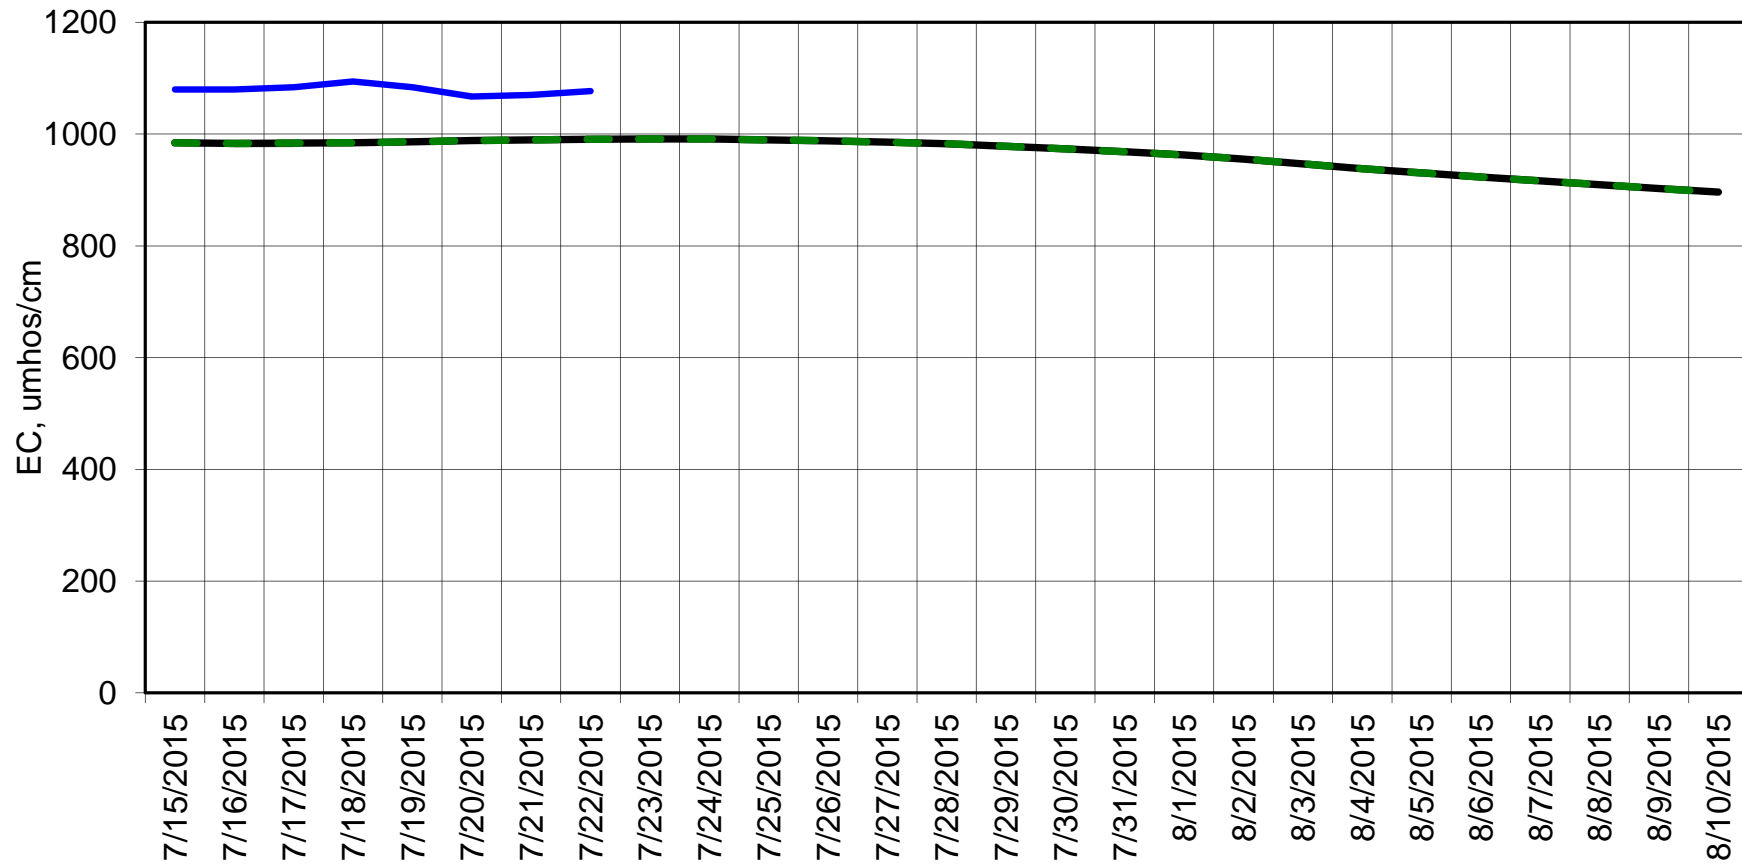

Forecasted Daily EC @ Holland Ct

Forecast Period 7/21/2015 thru 8/10/2015

Forecasted Daily EC @ Old River near Middle River

Forecast Period 7/21/2015 thru 8/10/2015

Forecasted Daily EC @ San Joaquin River at Brandt Bridge

Forecast Period 7/21/2015 thru 8/10/2015

Adjusted Forecasted Daily EC @ Old River at Tracy Road

Forecast Period 7/21/2015 thru 8/10/2015

Forecasted Daily EC @ Jersey Point

Forecast Period 7/21/2015 thru 8/10/2015

Forecasted Daily EC @ Bethel

Forecast Period 7/21/2015 thru 8/10/2015