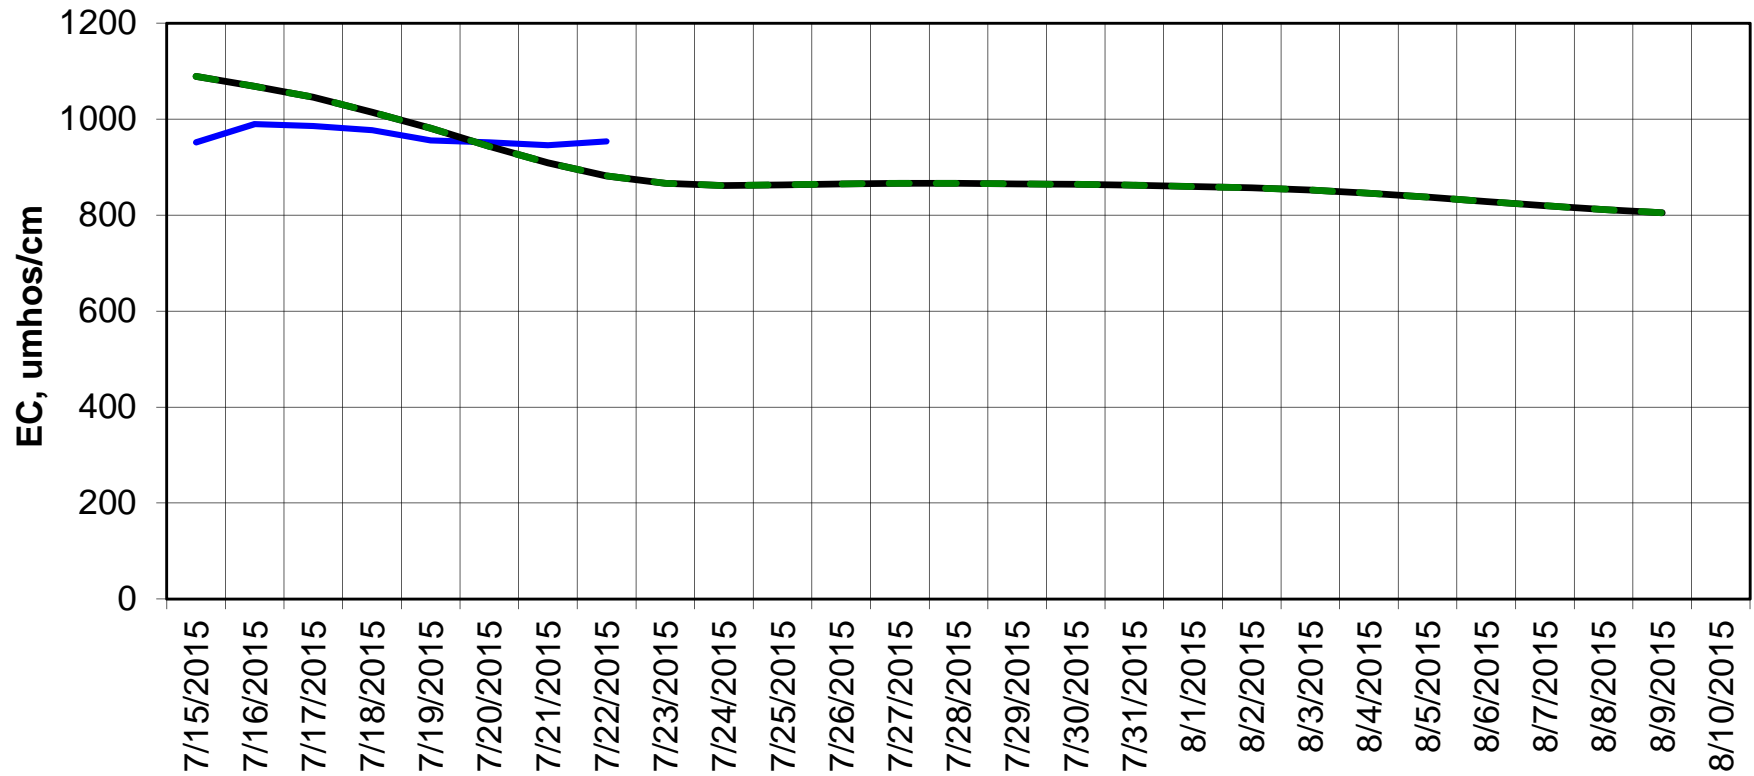

Forecasted Daily EC @ Holland Ct

Forecast Period 7/21/2015 thru 8/10/2015

Forecasted Daily EC @ Old River near Middle River

Forecast Period 7/21/2015 thru 8/10/2015

Forecasted Daily EC @ San Joaquin River at Brandt Bridge

Forecast Period 7/21/2015 thru 8/10/2015

Adjusted Forecasted Daily EC @ Old River at Tracy Road

Forecast Period 7/21/2015 thru 8/10/2015

Forecasted Daily EC @ Jersey Point

Forecast Period 7/21/2015 thru 8/10/2015