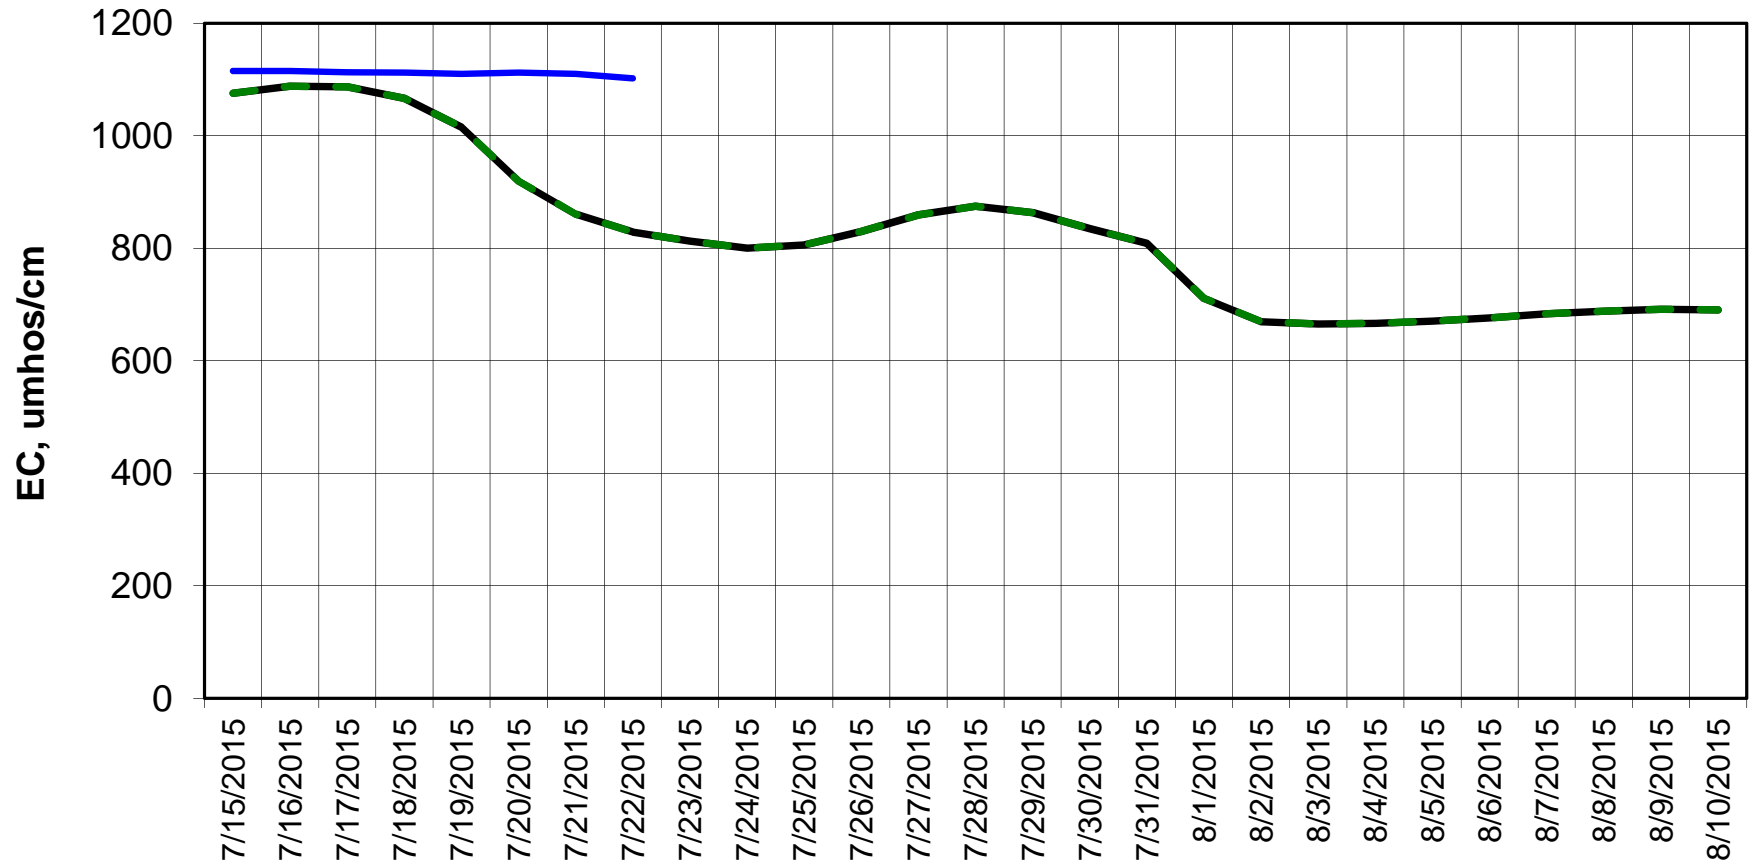

Forecasted Daily EC @ Holland Ct

Forecast Period 7/21/2015 thru 8/10/2015

Forecasted Daily EC @ Old River near Middle River

Forecast Period 7/21/2015 thru 8/10/2015

Forecasted Daily EC @ San Joaquin River at Brandt Bridge

Forecast Period 7/21/2015 thru 8/10/2015

Adjusted Forecasted Daily EC @ Old River at Tracy Road

Forecast Period 7/21/2015 thru 8/10/2015

Forecasted Daily EC @ Jersey Point

Forecast Period 7/21/2015 thru 8/10/2015