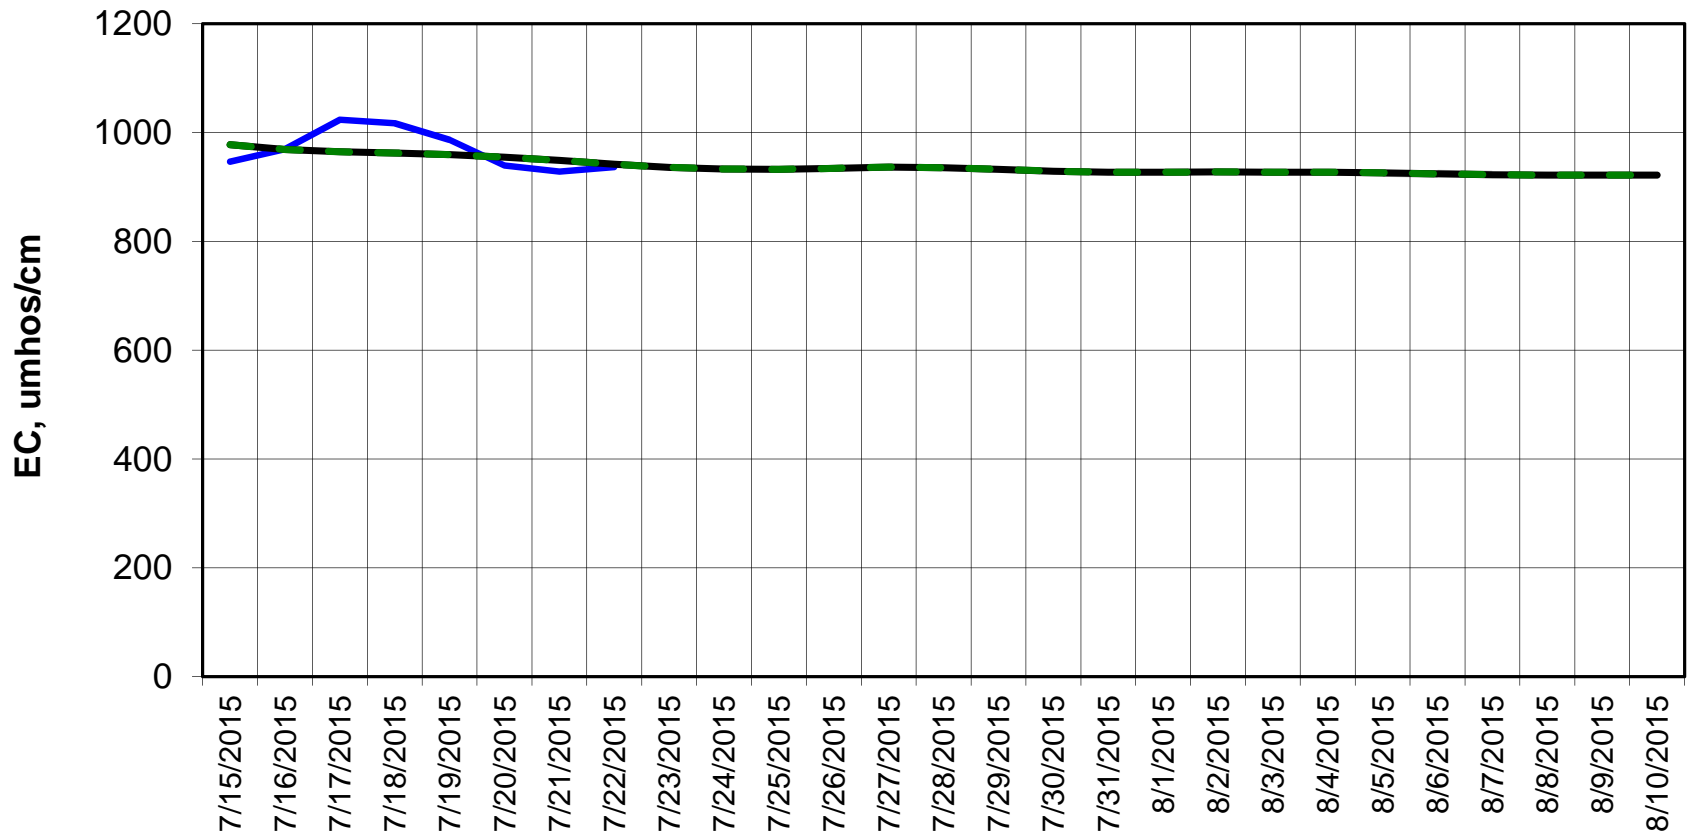

Forecast Period 7/21/2015 thru 8/10/2015

Adjusted Forecasted Daily EC @ Old River at Tracy Road

Forecast Period 7/21/2015 thru 8/10/2015

Forecasted Daily EC @ Jersey Point

Forecast Period 7/21/2015 thru 8/10/2015

Forecasted Daily EC @ Bethel

Forecast Period 7/21/2015 thru 8/10/2015