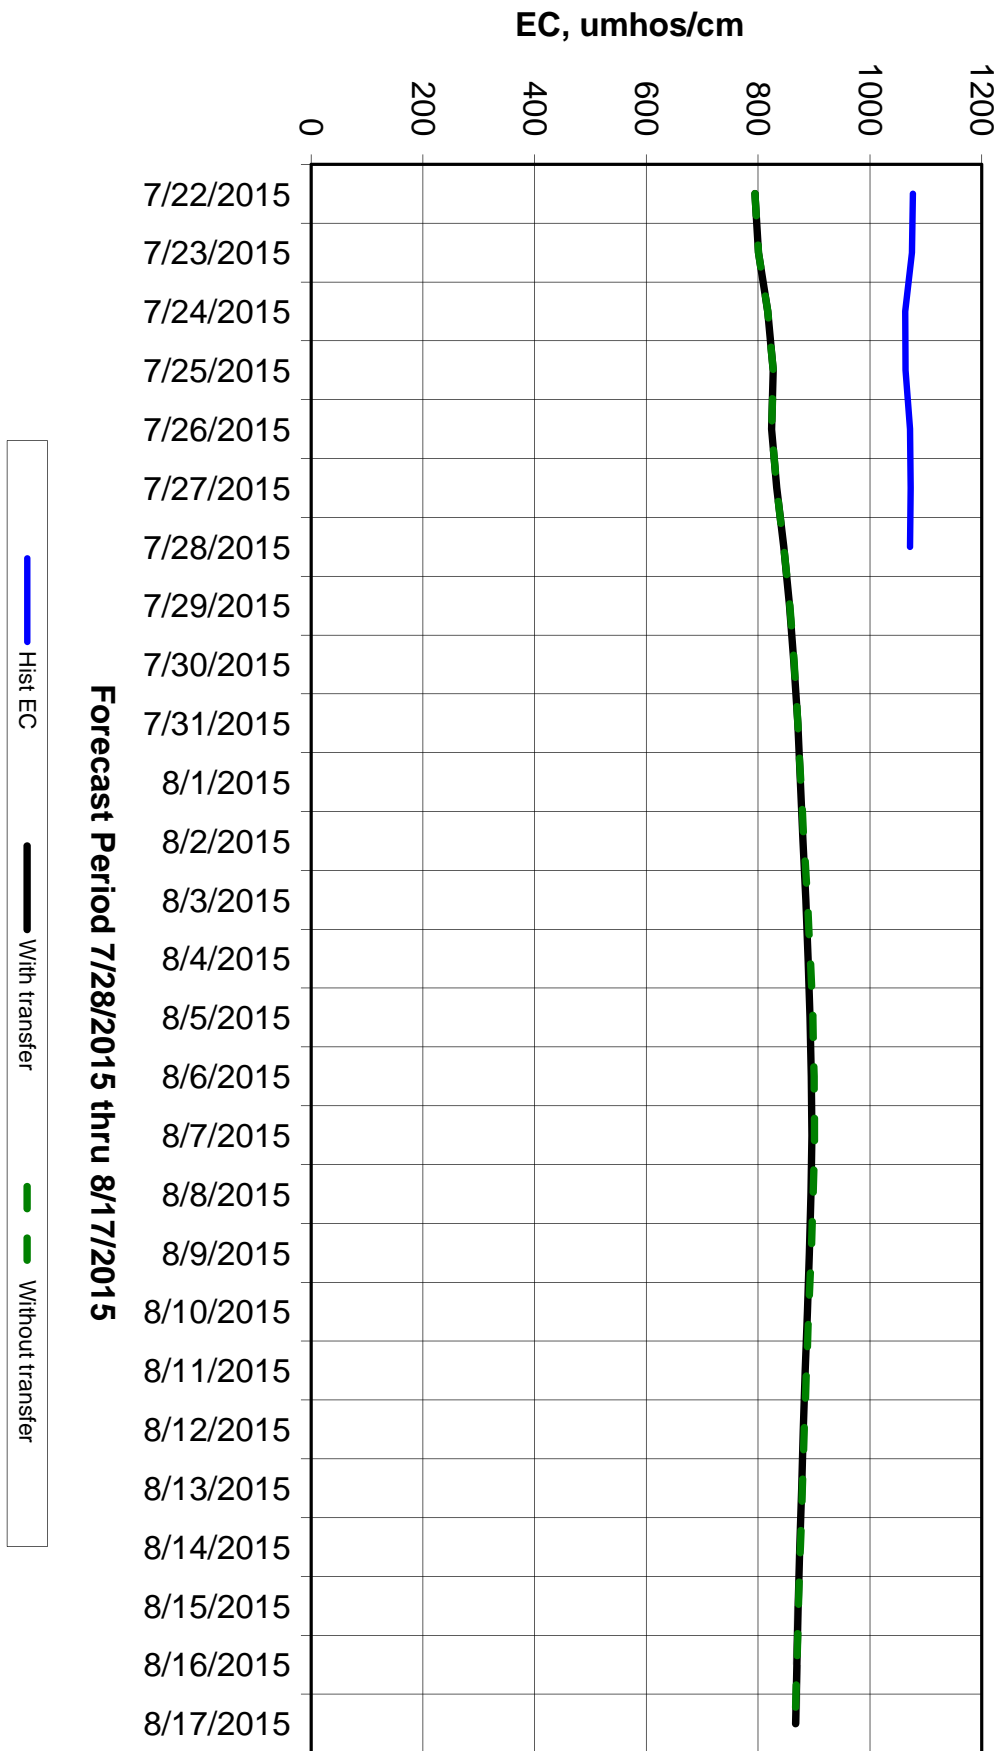

Forecasted Daily EC  
@ Holland Ct

**Forecasted Daily EC  
@ Old River near Middle River**

Forecasted Daily EC  
@ San Joaquin River at Brandt Bridge

Forecasted Daily EC  
@ Jersey Point

# Forecasted Daily EC @ Bethel

Forecast Period 7/28/2015 thru 8/17/2015

**Forecasted Daily EC  
@ Old River at Tracy Road**