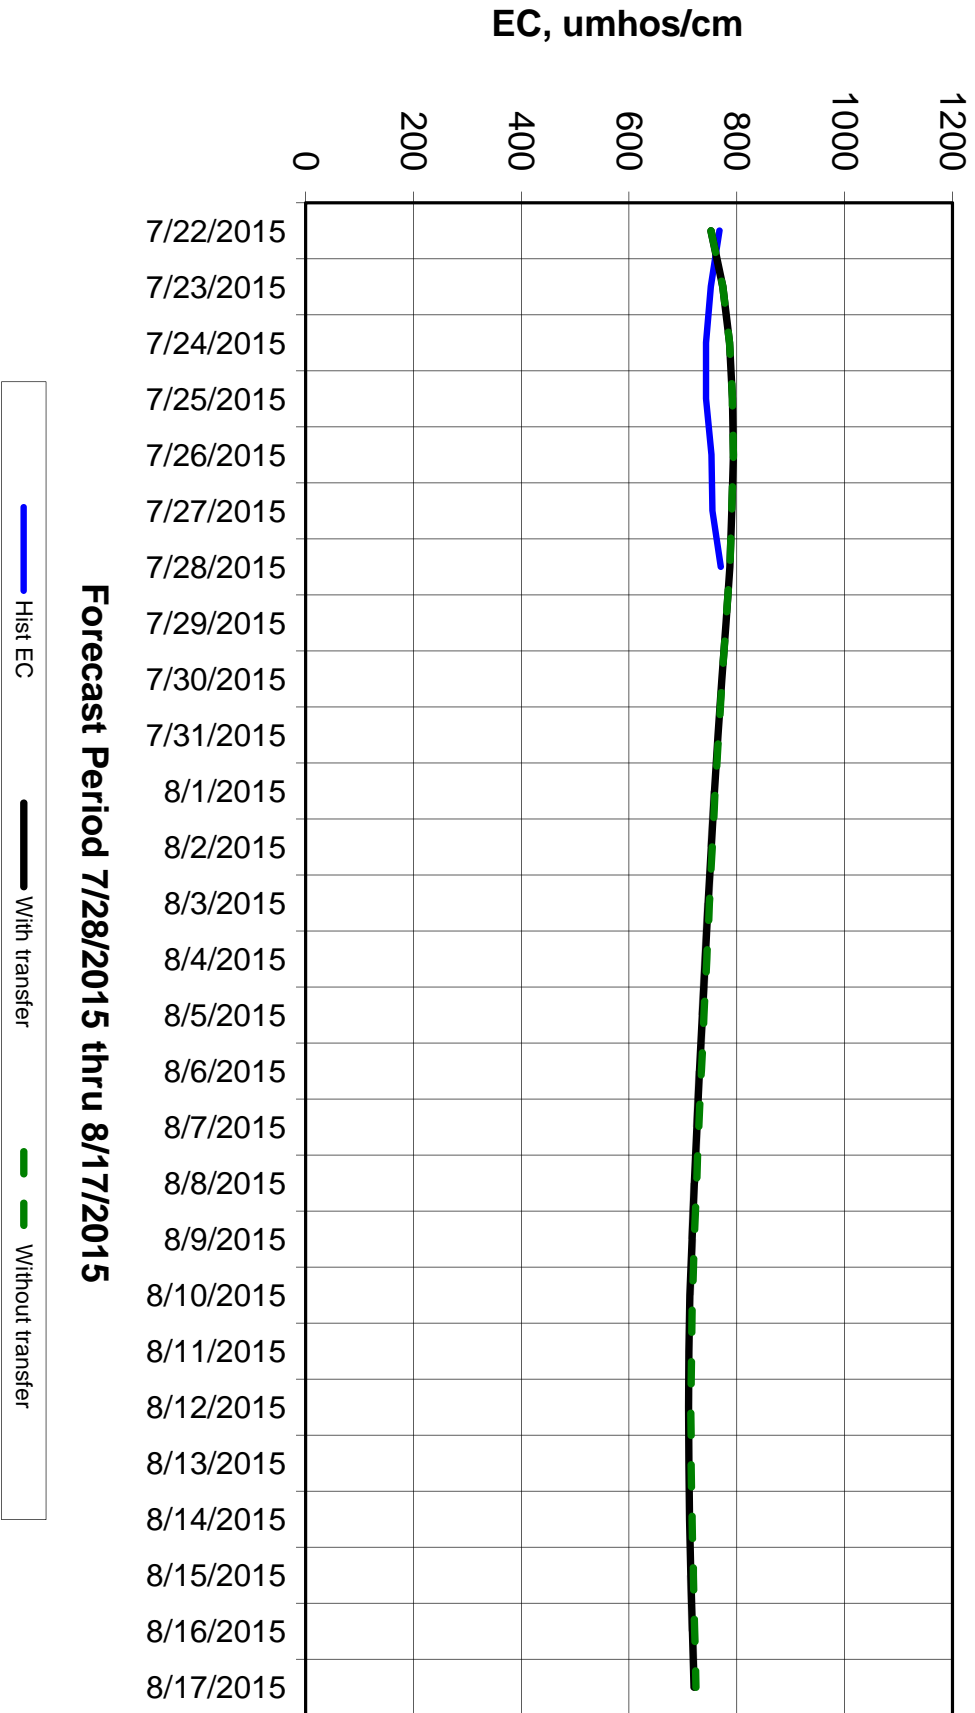

Forecasted Daily EC  
@ Holland Ct

**Forecasted Daily EC  
@ Old River near Middle River**

Forecasted Daily EC  
@ San Joaquin River at Brandt Bridge

Forecasted Daily EC  
@ Jersey Point

# Forecasted Daily EC @ Bethel

Forecast Period 7/28/2015 thru 8/17/2015

**Forecasted Daily EC  
@ Old River at Tracy Road**