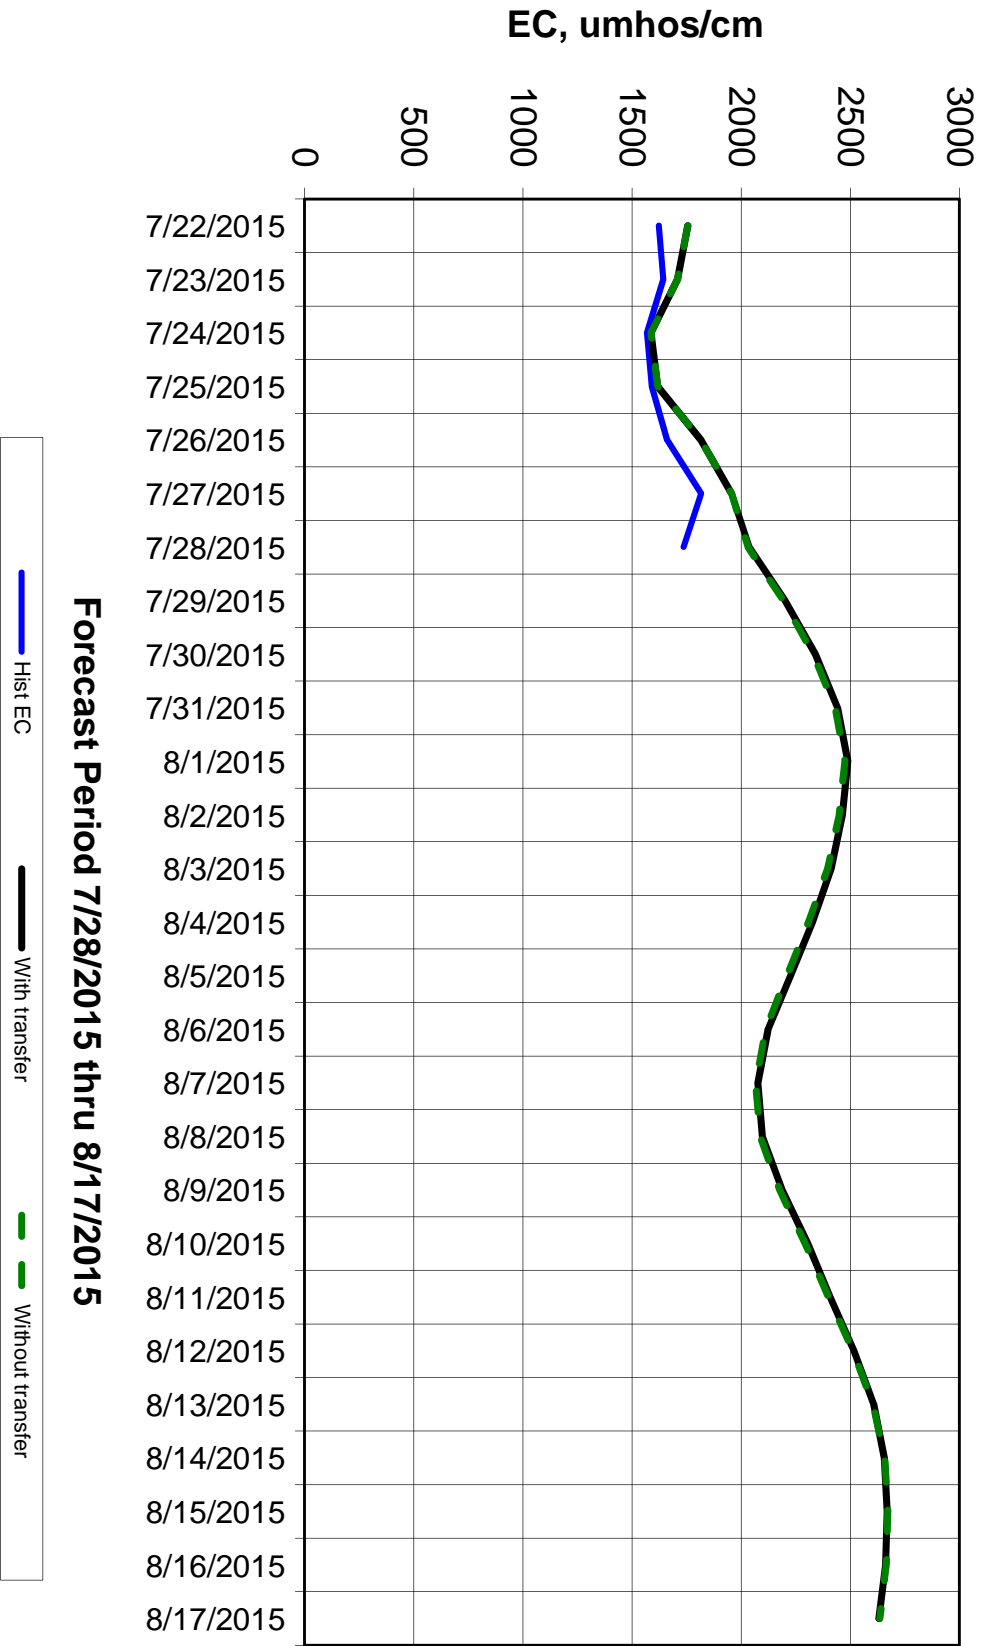

Forecasted Daily EC  
@ Holland Ct

**Forecasted Daily EC  
@ Old River near Middle River**

Forecasted Daily EC  
@ San Joaquin River at Brandt Bridge

Forecasted Daily EC  
@ Jersey Point

# Forecasted Daily EC @ Bethel

Forecast Period 7/28/2015 thru 8/17/2015

**Forecasted Daily EC  
@ Old River at Tracy Road**