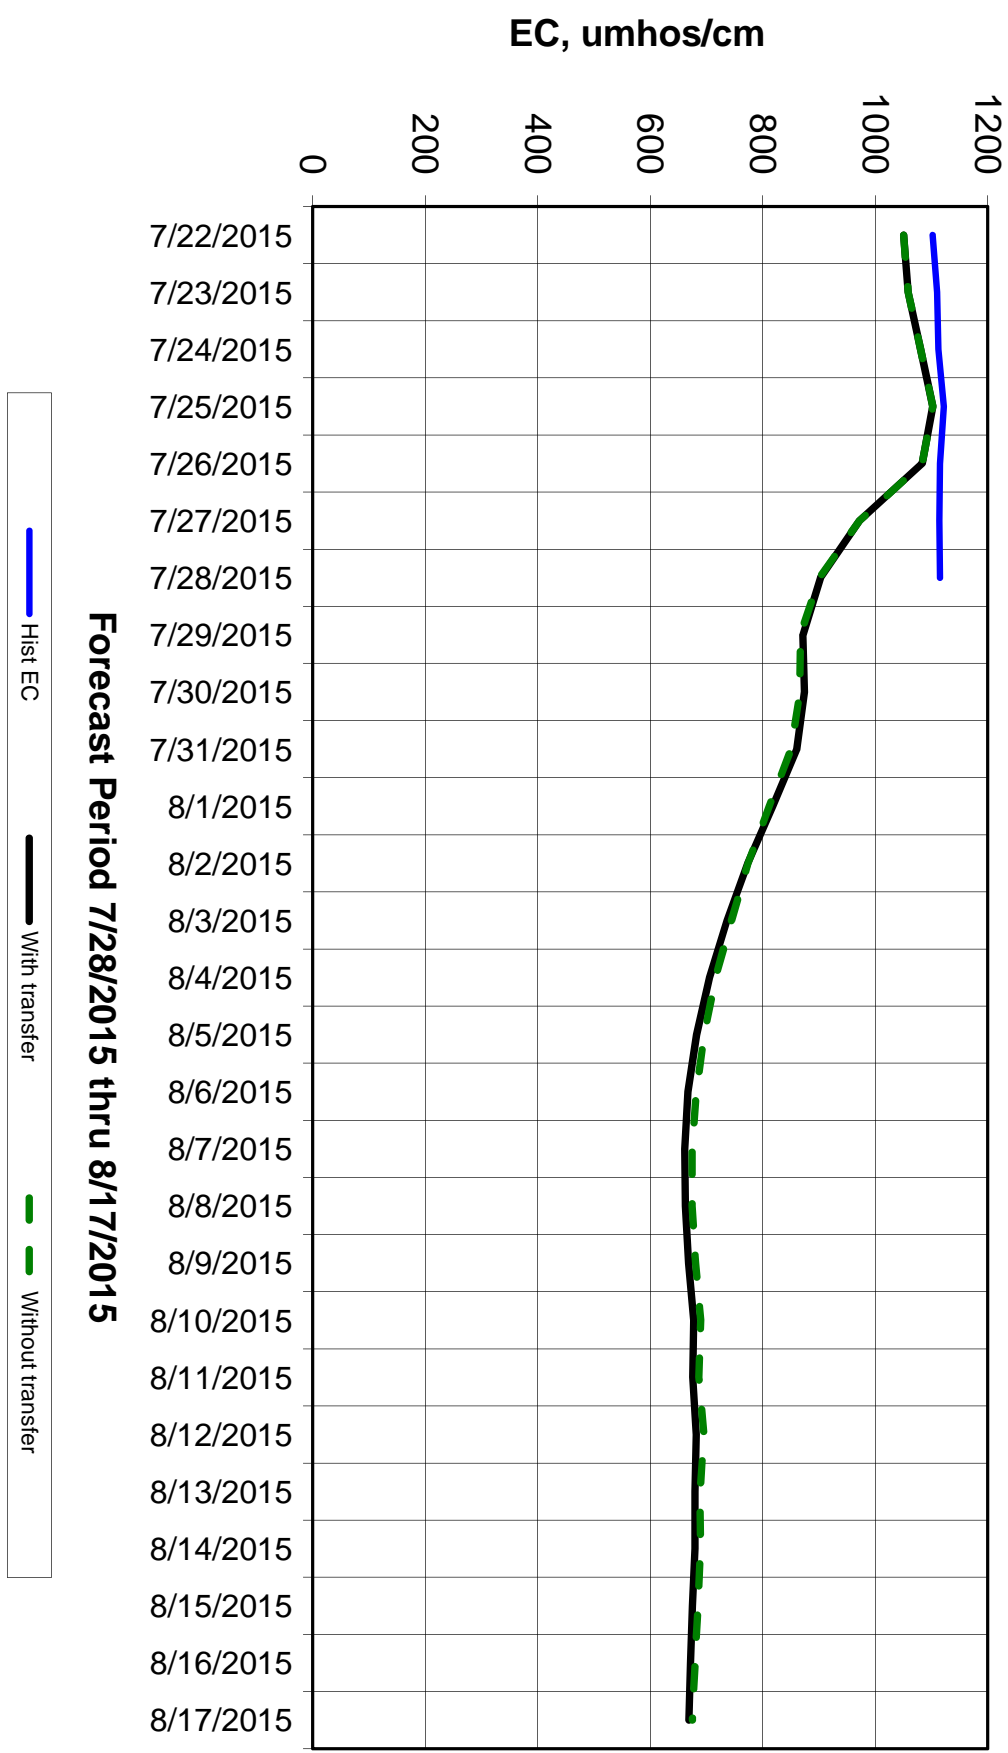

Forecasted Daily EC  
@ Holland Ct

**Forecasted Daily EC  
@ Old River near Middle River**

Forecasted Daily EC  
@ San Joaquin River at Brandt Bridge

Forecasted Daily EC  
@ Jersey Point

# Forecasted Daily EC @ Bethel

Forecast Period 7/28/2015 thru 8/17/2015

**Forecasted Daily EC  
@ Old River at Tracy Road**