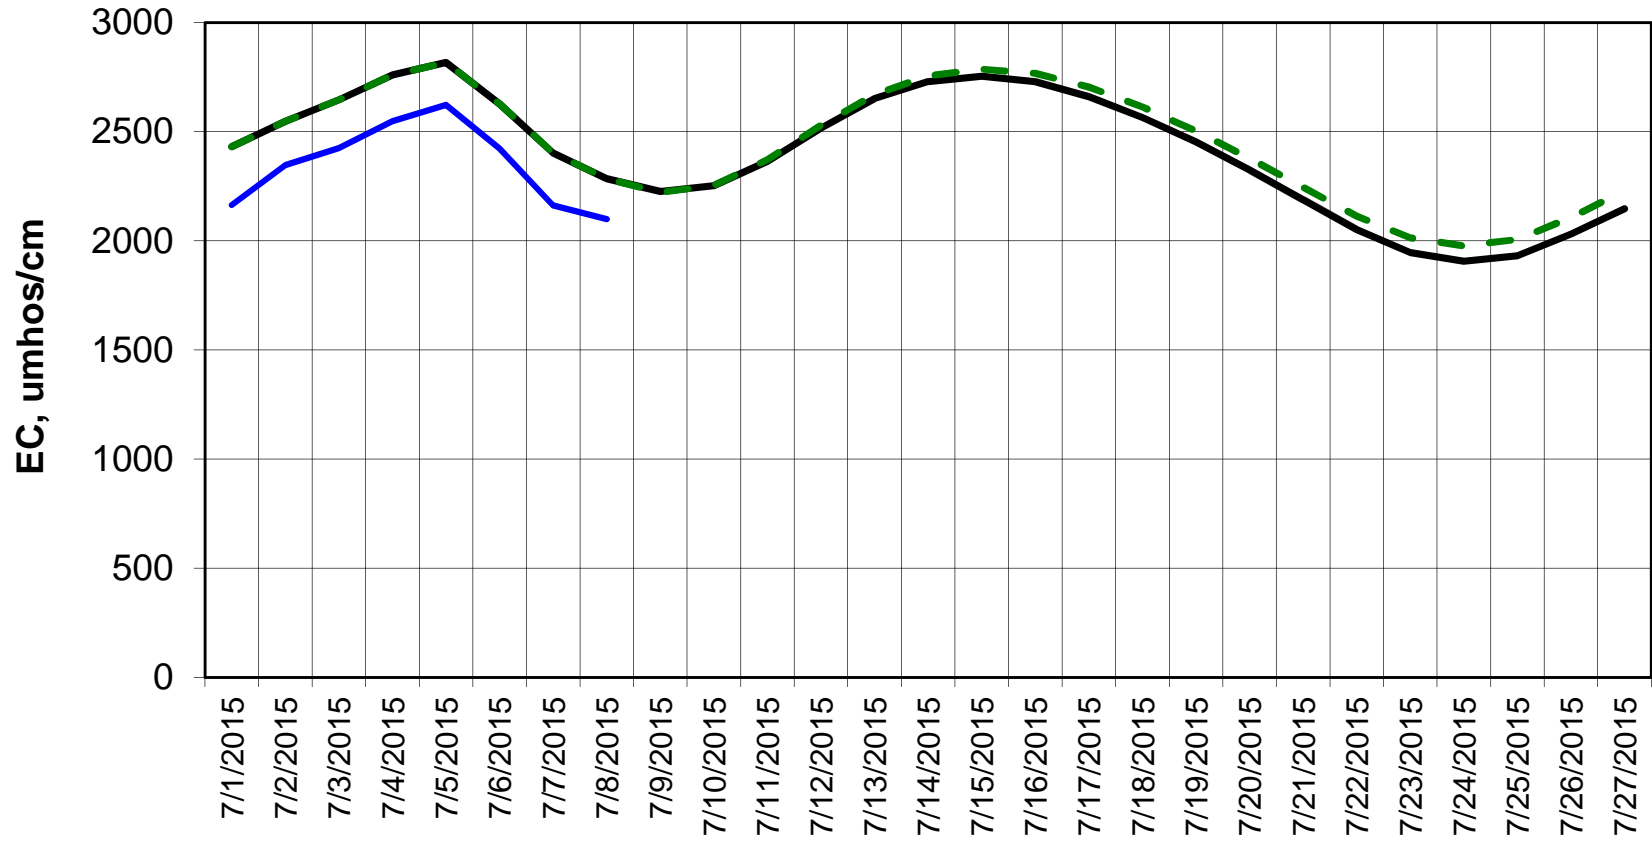

Forecasted Daily EC @ Jersey Point