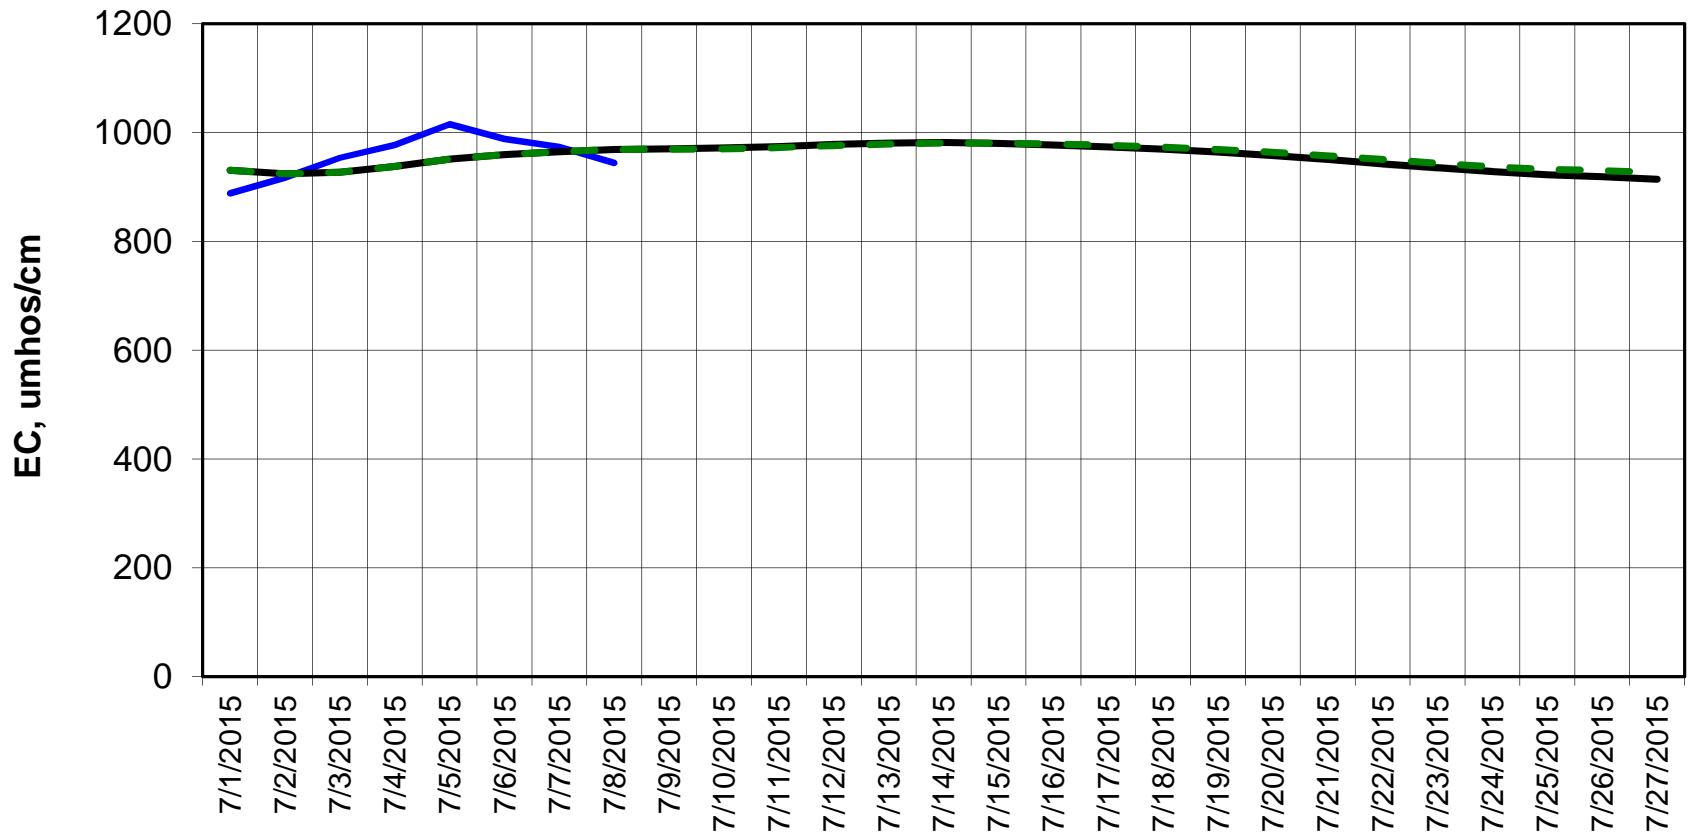

Forecasted Daily EC @ Bethel