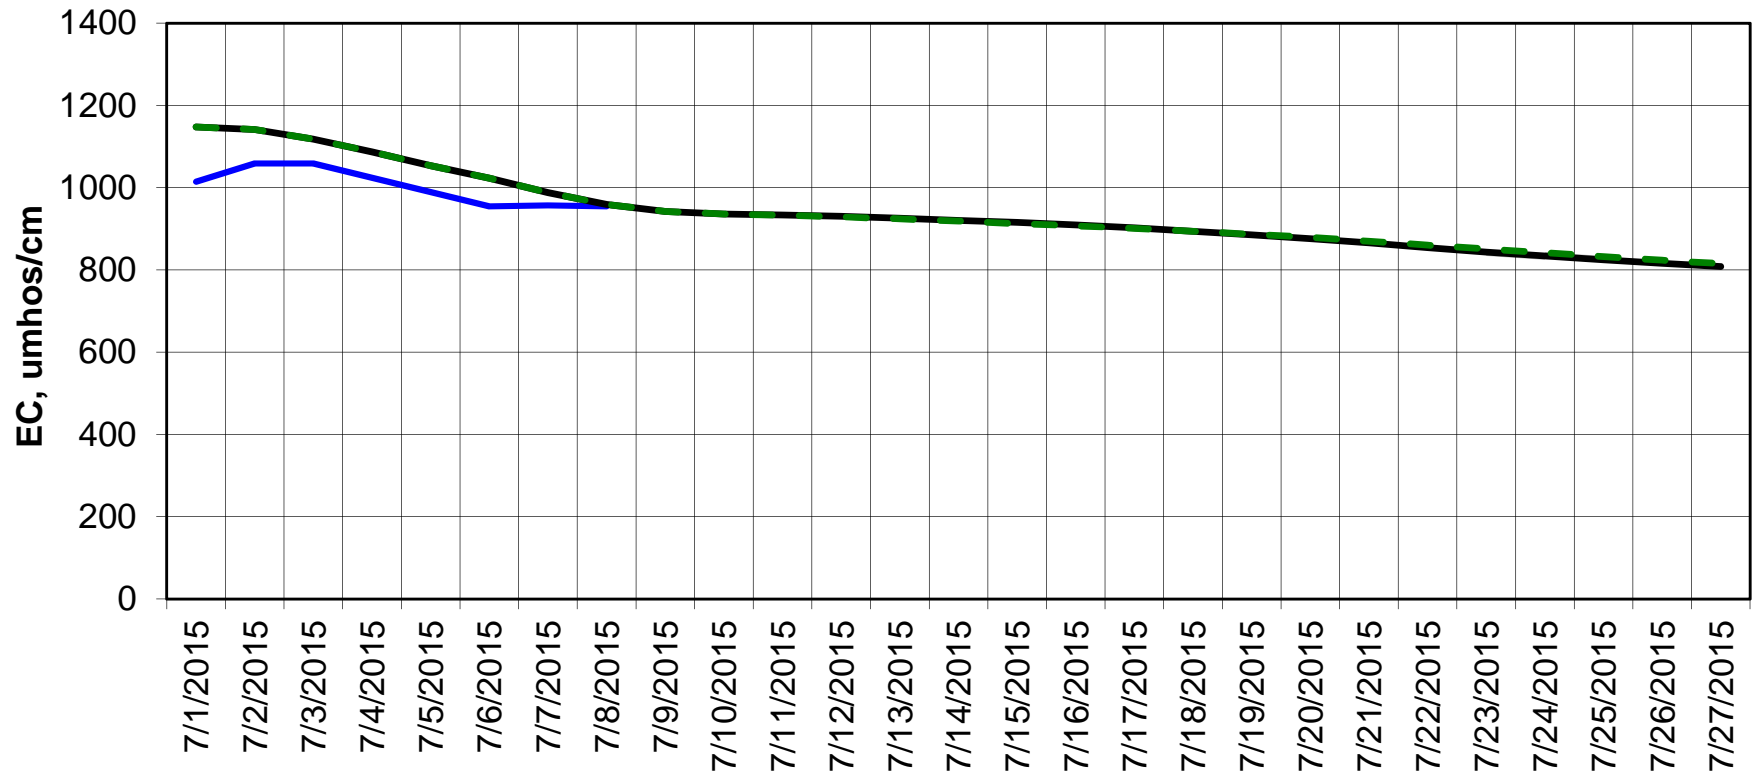

### Forecasted Daily EC @ Old River near Middle River

Forecast Period 7/7/2015 thru 7/27/2015

### Forecasted Daily EC @ San Joaquin River at Brandt Bridge

Forecast Period 7/7/2015 thru 7/27/2015

### Adjusted Forecasted Daily EC @ Old River at Tracy Road

Forecast Period 7/7/2015 thru 7/27/2015