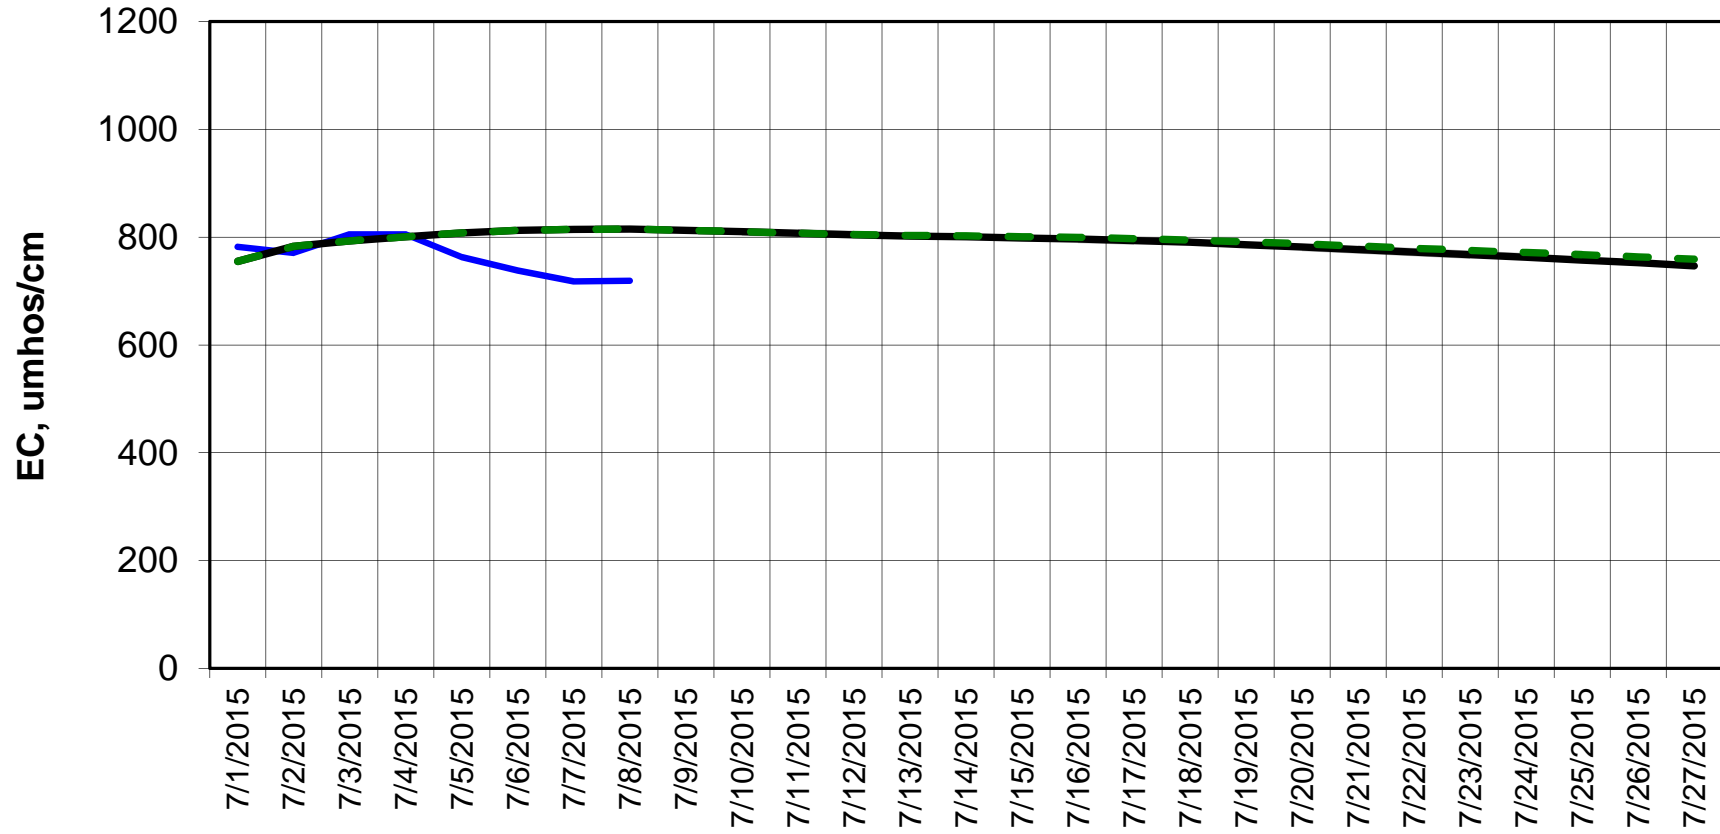

### Forecasted Daily EC @ Holland Ct

Forecast Period 7/7/2015 thru 7/27/2015

### Forecasted Daily EC @ Old River near Middle River

Forecast Period 7/7/2015 thru 7/27/2015

### Adjusted Forecasted Daily EC @ Old River at Tracy Road

Forecast Period 7/7/2015 thru 7/27/2015