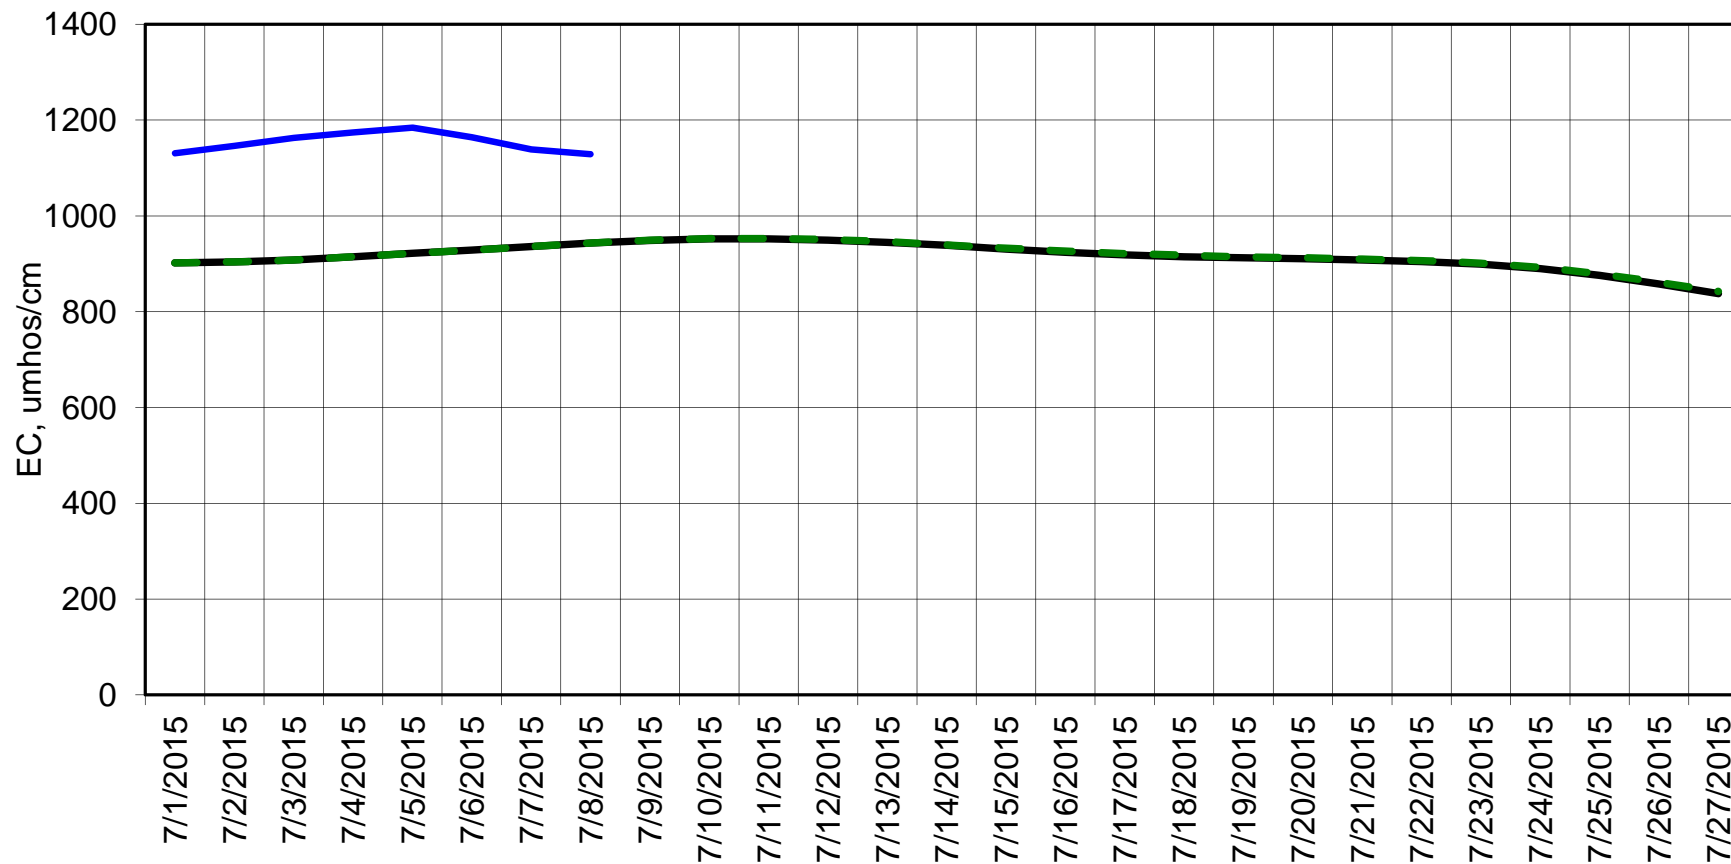

Forecasted Daily EC @ San Joaquin River at Brandt Bridge

Forecast Period 7/7/2015 thru 7/27/2015