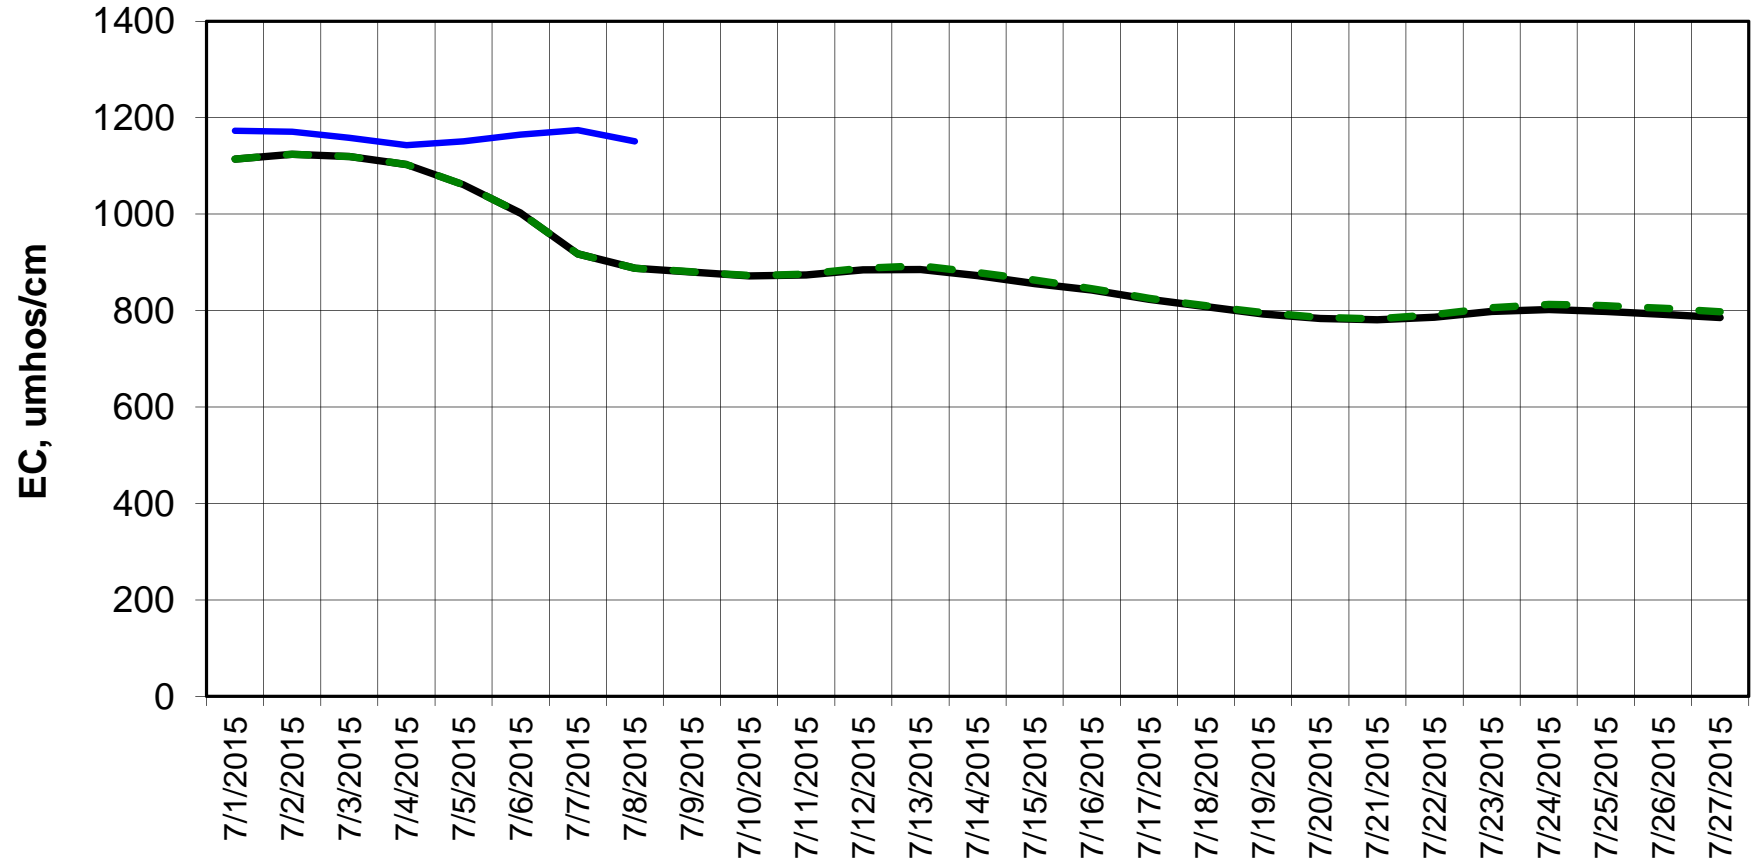

### Forecasted Daily EC @ Holland Ct

Forecast Period 7/7/2015 thru 7/27/2015

### Forecasted Daily EC @ Old River near Middle River

Forecast Period 7/7/2015 thru 7/27/2015

### Adjusted Forecasted Daily EC @ Old River at Tracy Road

Forecast Period 7/7/2015 thru 7/27/2015