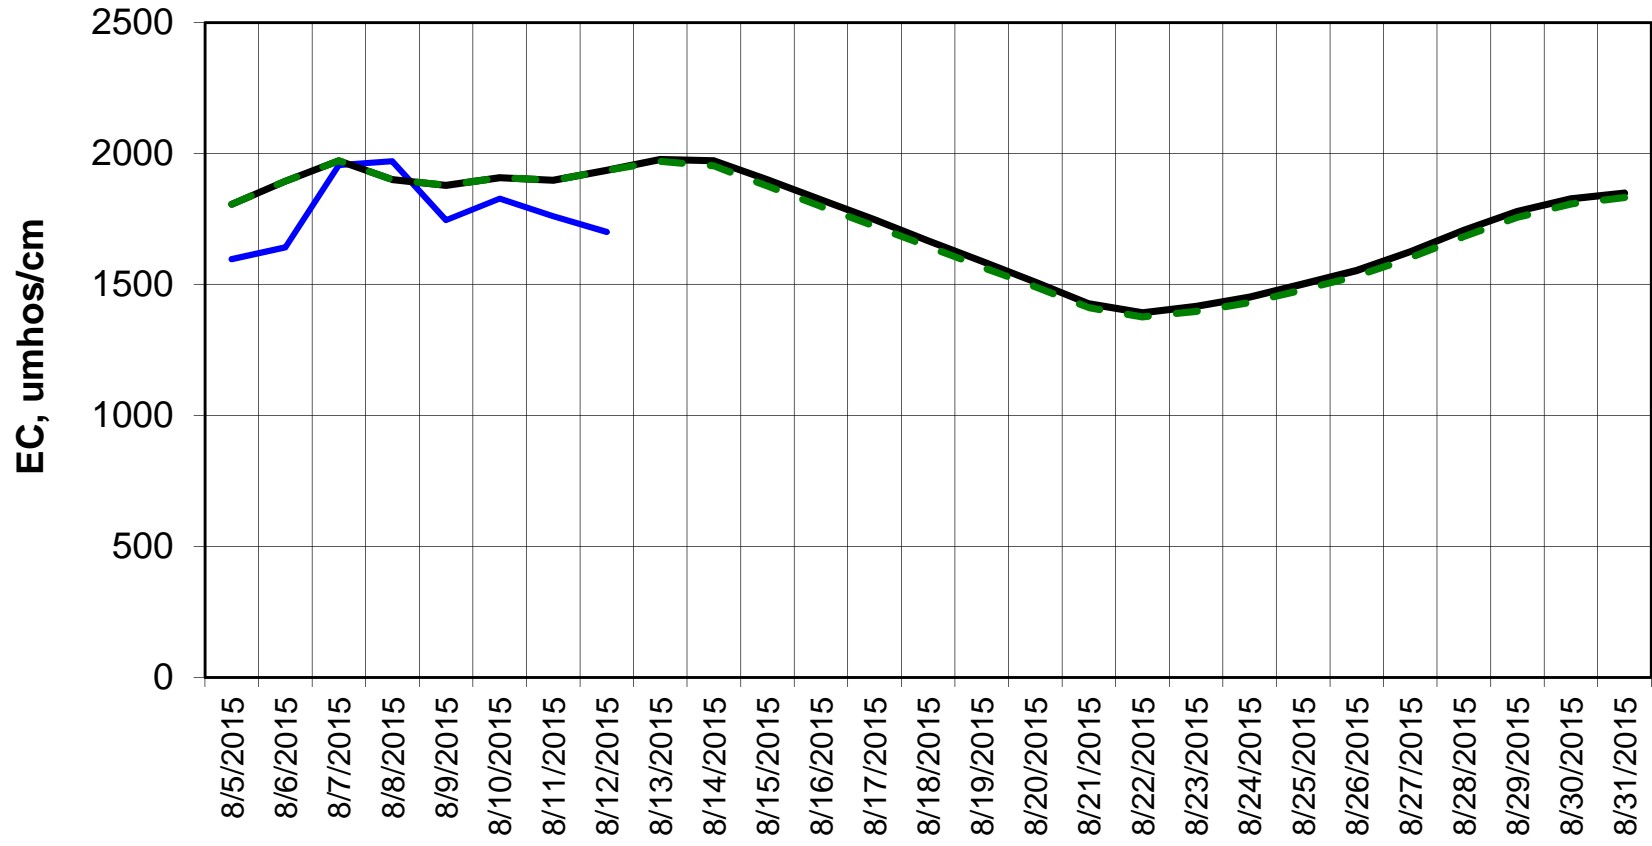

Forecast Period 8/11/2015 thru 8/31/2015

Adjusted Forecasted Daily EC @ Old River at Tracy Road

Forecast Period 8/11/2015 thru 8/31/2015

Forecasted Daily EC @ Jersey Point

Forecast Period 8/11/2015 thru 8/31/2015