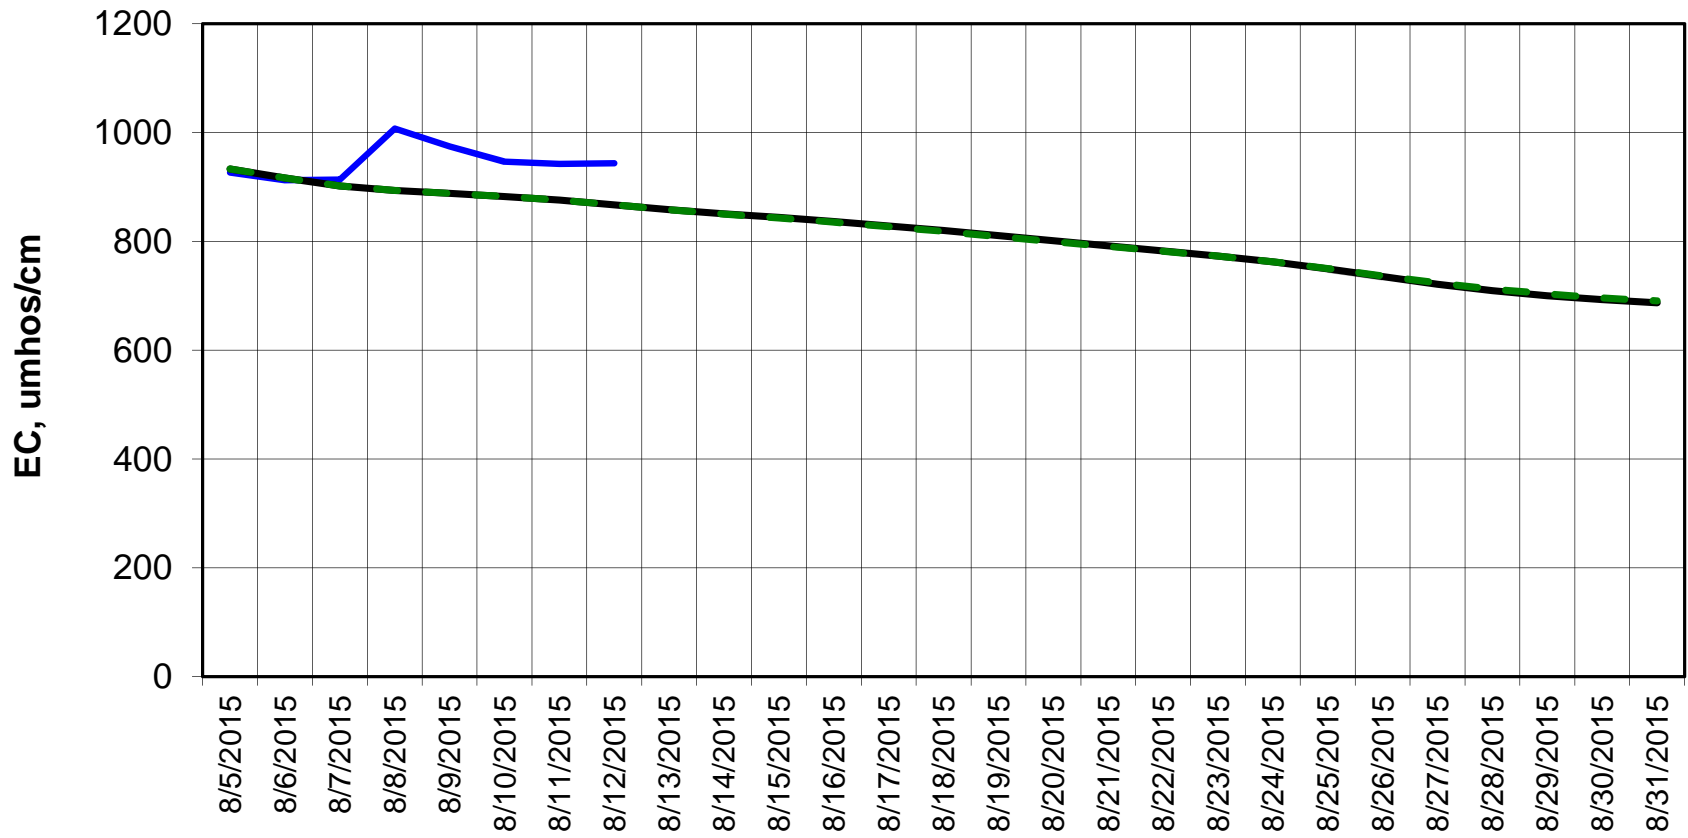

Forecast Period 8/11/2015 thru 8/31/2015

Adjusted Forecasted Daily EC @ Old River at Tracy Road

Forecast Period 8/11/2015 thru 8/31/2015

Forecasted Daily EC @ Jersey Point

Forecast Period 8/11/2015 thru 8/31/2015

Forecasted Daily EC @ Bethel

Forecast Period 8/11/2015 thru 8/31/2015