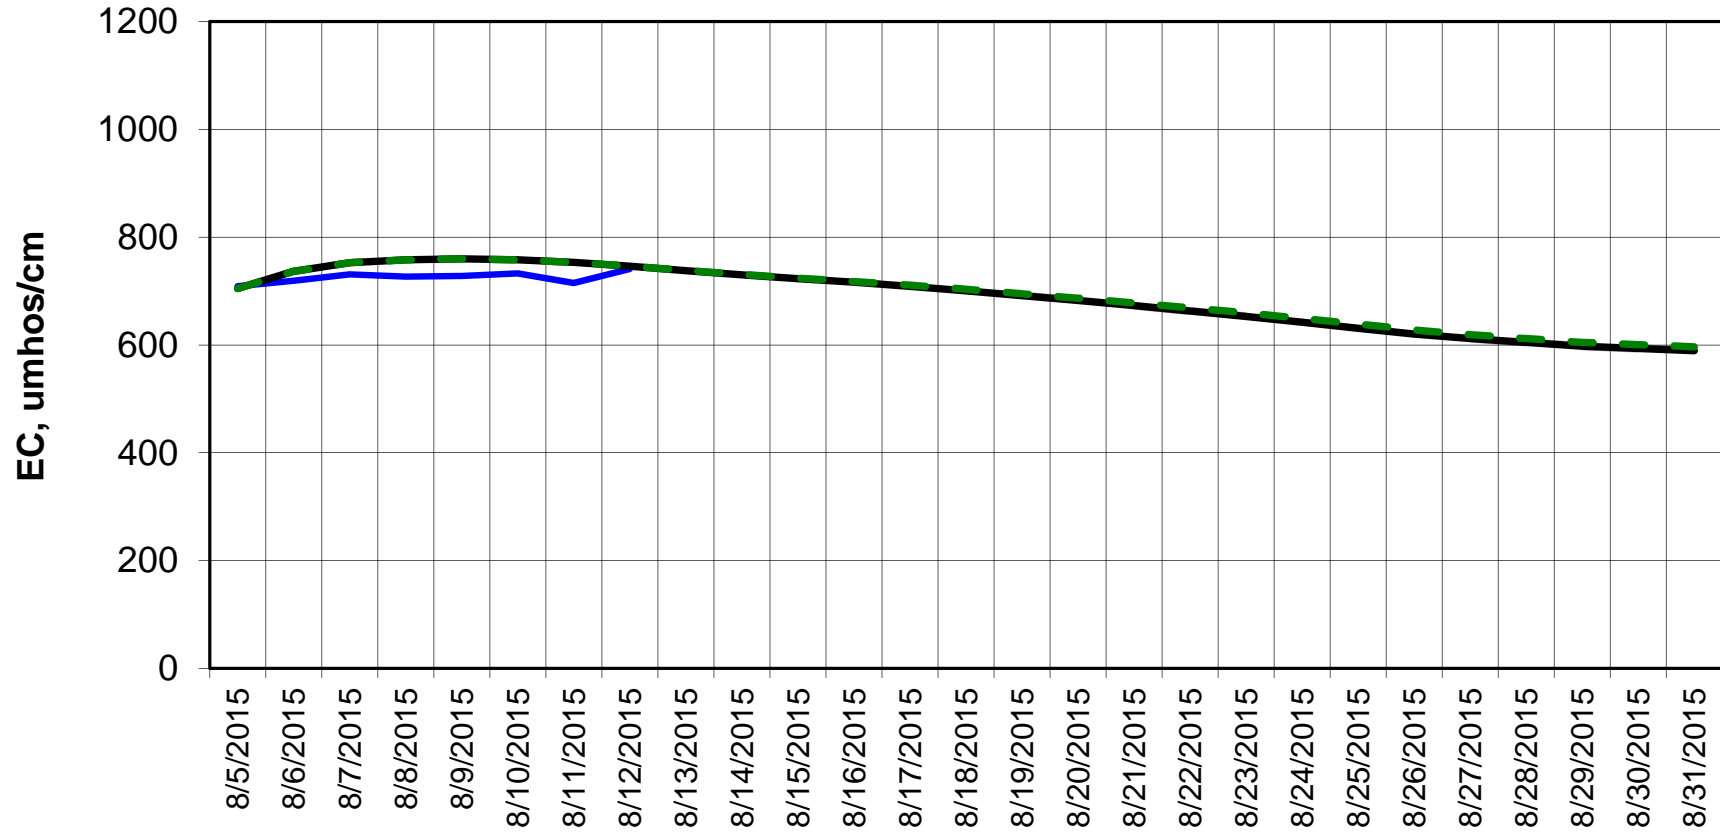

Forecasted Daily EC @ Holland Ct

Forecast Period 8/11/2015 thru 8/31/2015

Forecasted Daily EC @ Old River near Middle River

Forecast Period 8/11/2015 thru 8/31/2015

Forecasted Daily EC @ San Joaquin River at Brandt Bridge

Forecast Period 8/11/2015 thru 8/31/2015

Adjusted Forecasted Daily EC @ Old River at Tracy Road

Forecast Period 8/11/2015 thru 8/31/2015

Forecasted Daily EC @ Jersey Point

Forecast Period 8/11/2015 thru 8/31/2015