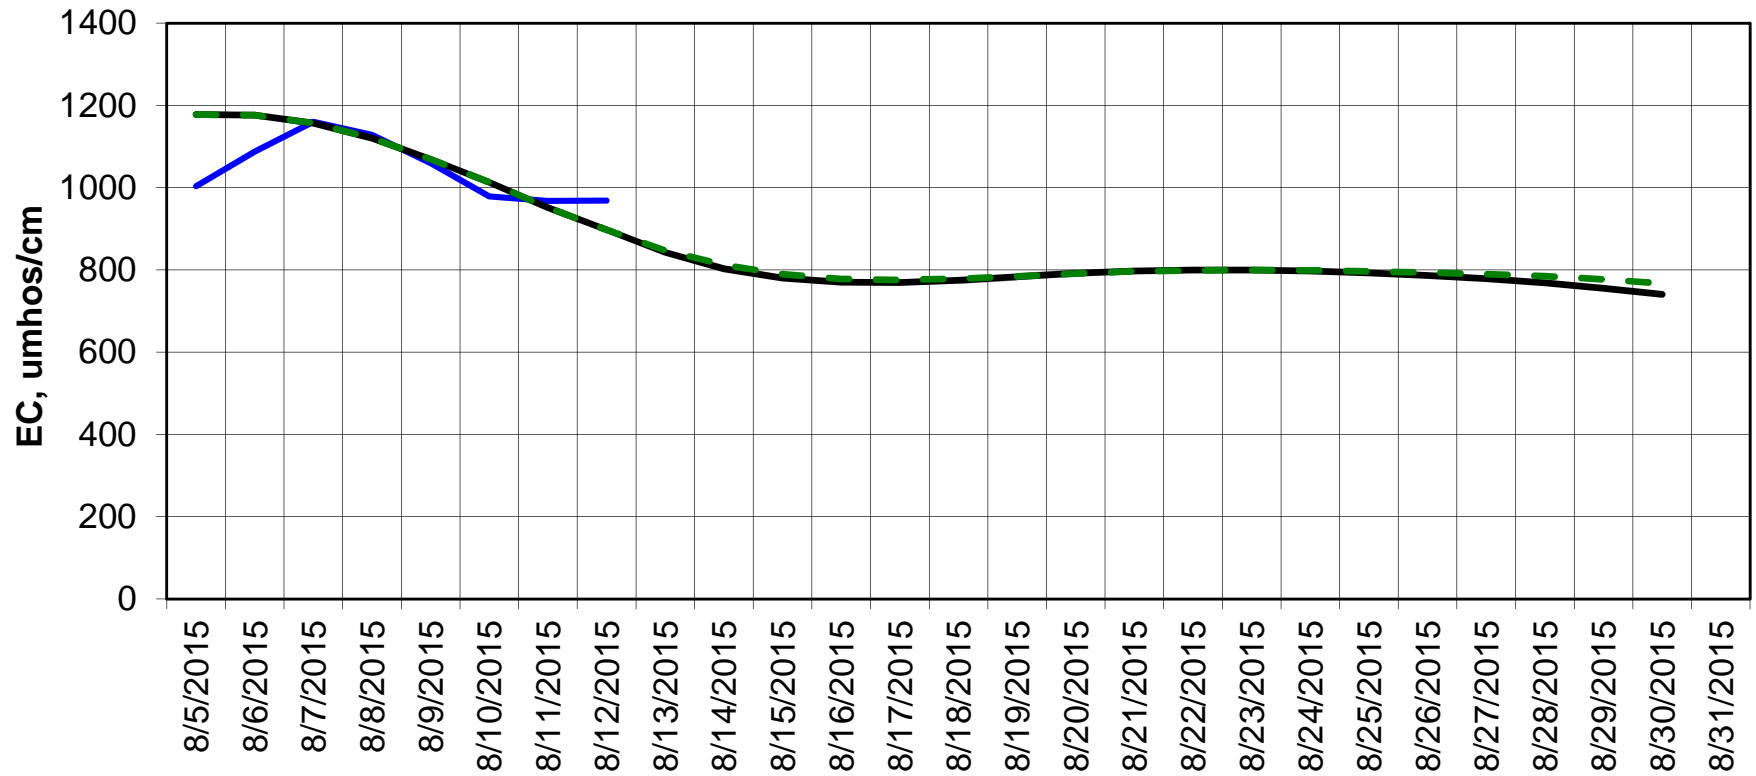

Forecasted Daily EC @ Holland Ct

Forecast Period 8/11/2015 thru 8/31/2015

Forecasted Daily EC @ Old River near Middle River

Forecast Period 8/11/2015 thru 8/31/2015

Forecasted Daily EC @ San Joaquin River at Brandt Bridge

Forecast Period 8/11/2015 thru 8/31/2015

Adjusted Forecasted Daily EC @ Old River at Tracy Road

Forecast Period 8/11/2015 thru 8/31/2015

Forecasted Daily EC @ Jersey Point

Forecast Period 8/11/2015 thru 8/31/2015