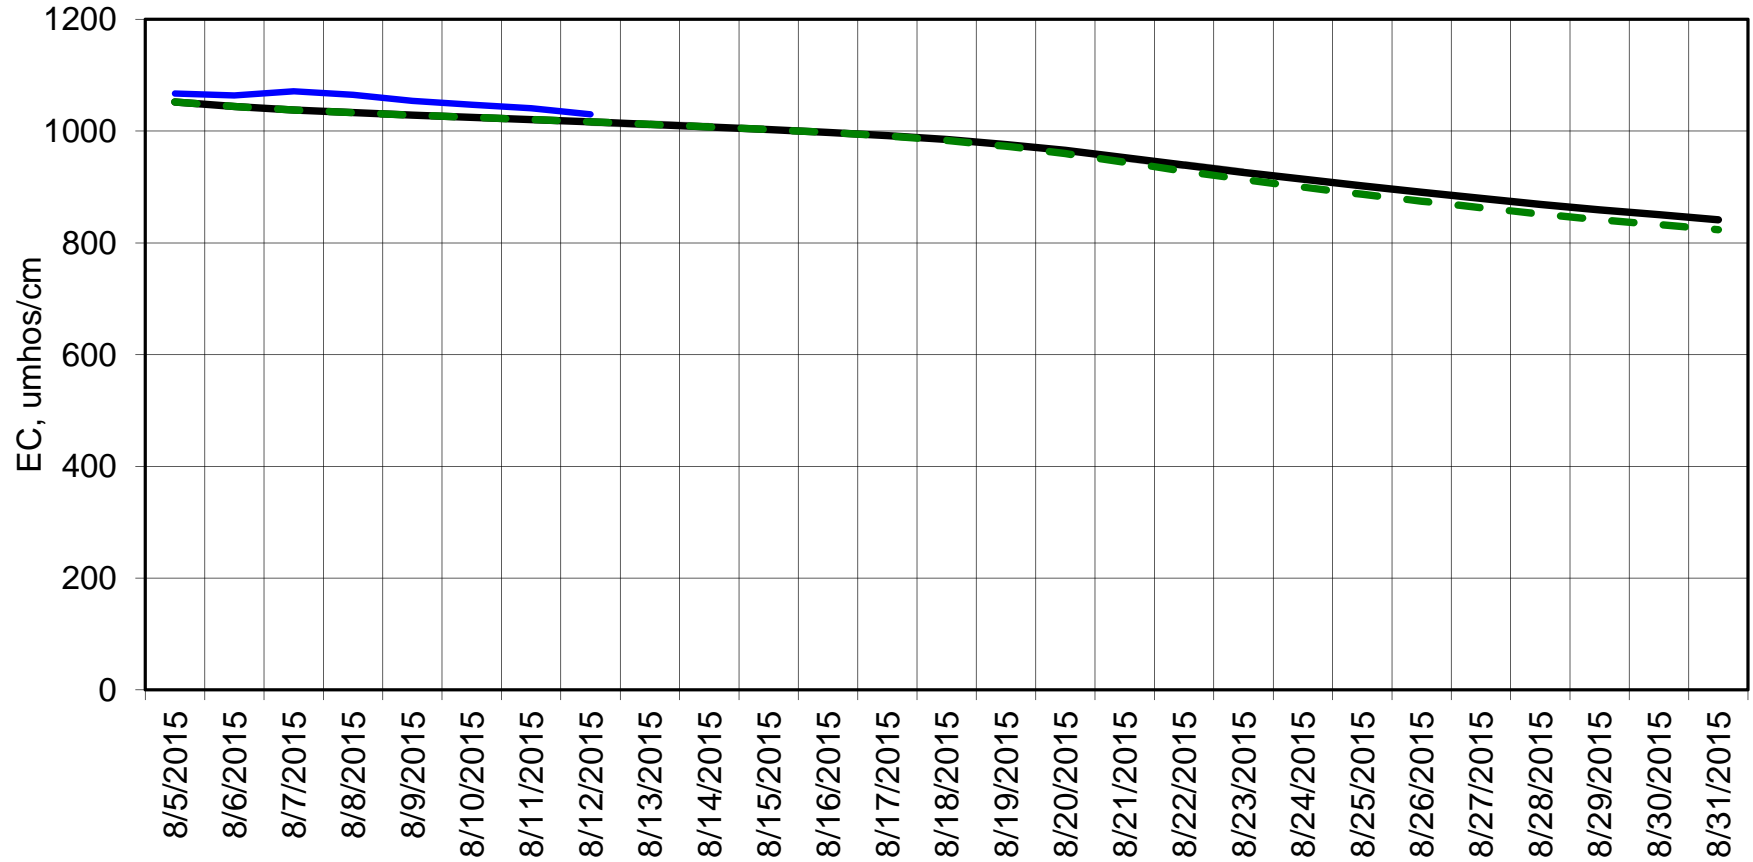

Forecasted Daily EC @ Holland Ct

Forecast Period 8/11/2015 thru 8/31/2015

Forecasted Daily EC @ Old River near Middle River

Forecast Period 8/11/2015 thru 8/31/2015

Forecasted Daily EC @ San Joaquin River at Brandt Bridge

Forecast Period 8/11/2015 thru 8/31/2015

Adjusted Forecasted Daily EC @ Old River at Tracy Road

Forecast Period 8/11/2015 thru 8/31/2015

Forecasted Daily EC @ Jersey Point

Forecast Period 8/11/2015 thru 8/31/2015