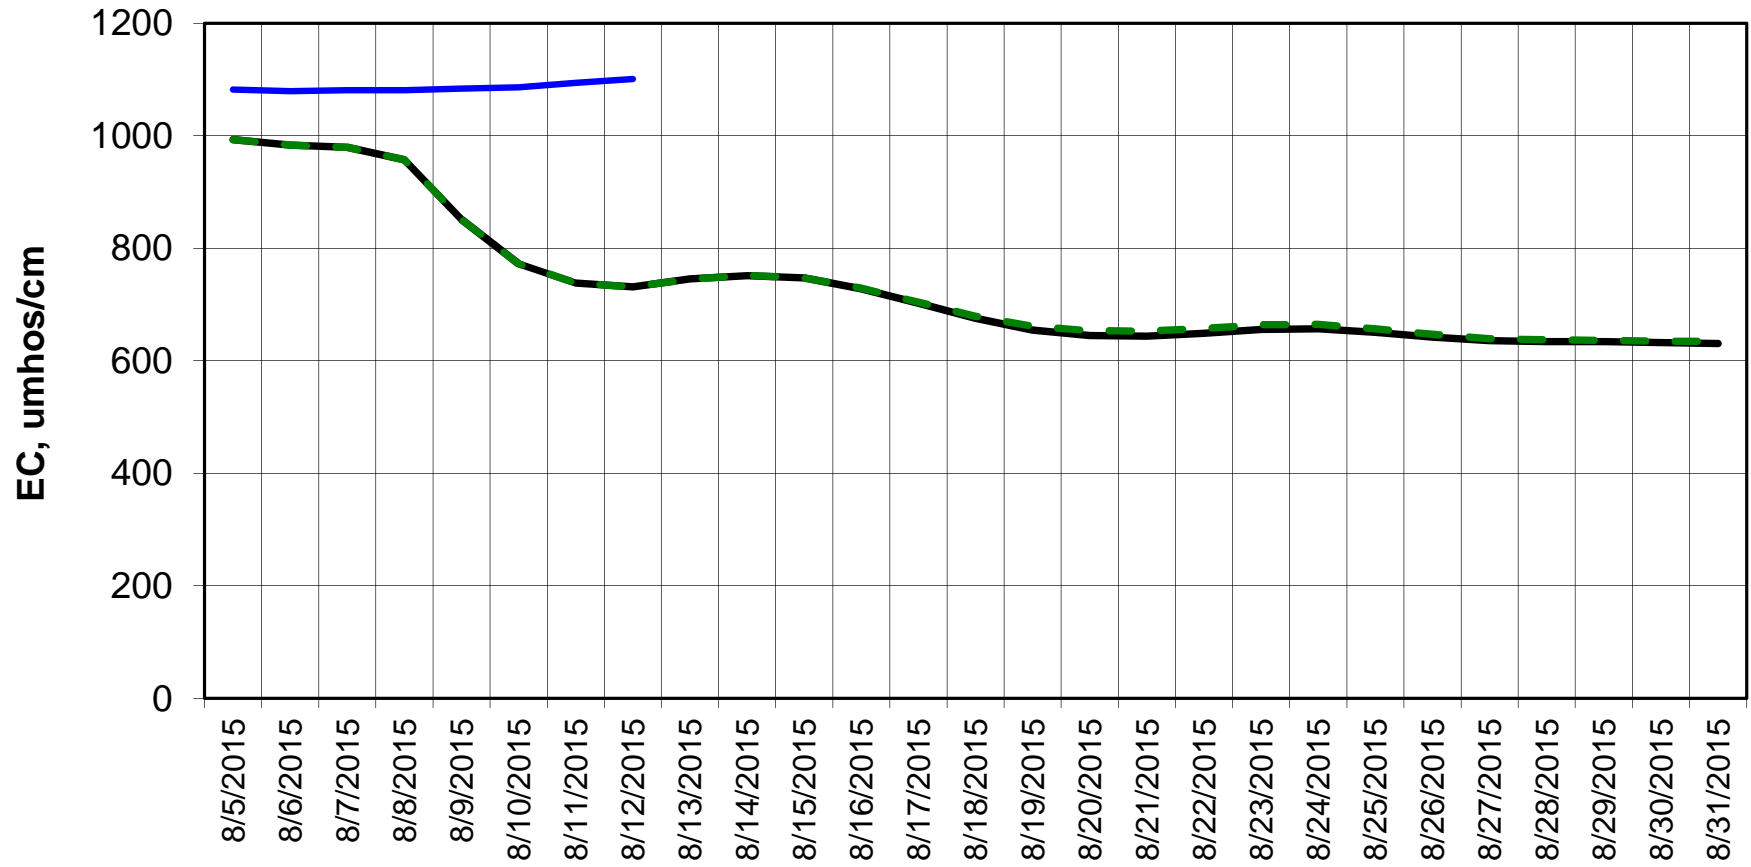

Forecasted Daily EC @ Holland Ct

Forecast Period 8/11/2015 thru 8/31/2015

Forecasted Daily EC @ Old River near Middle River

Forecast Period 8/11/2015 thru 8/31/2015

Forecasted Daily EC @ San Joaquin River at Brandt Bridge

Forecast Period 8/11/2015 thru 8/31/2015

Adjusted Forecasted Daily EC @ Old River at Tracy Road

Forecast Period 8/11/2015 thru 8/31/2015

Forecasted Daily EC @ Jersey Point

Forecast Period 8/11/2015 thru 8/31/2015