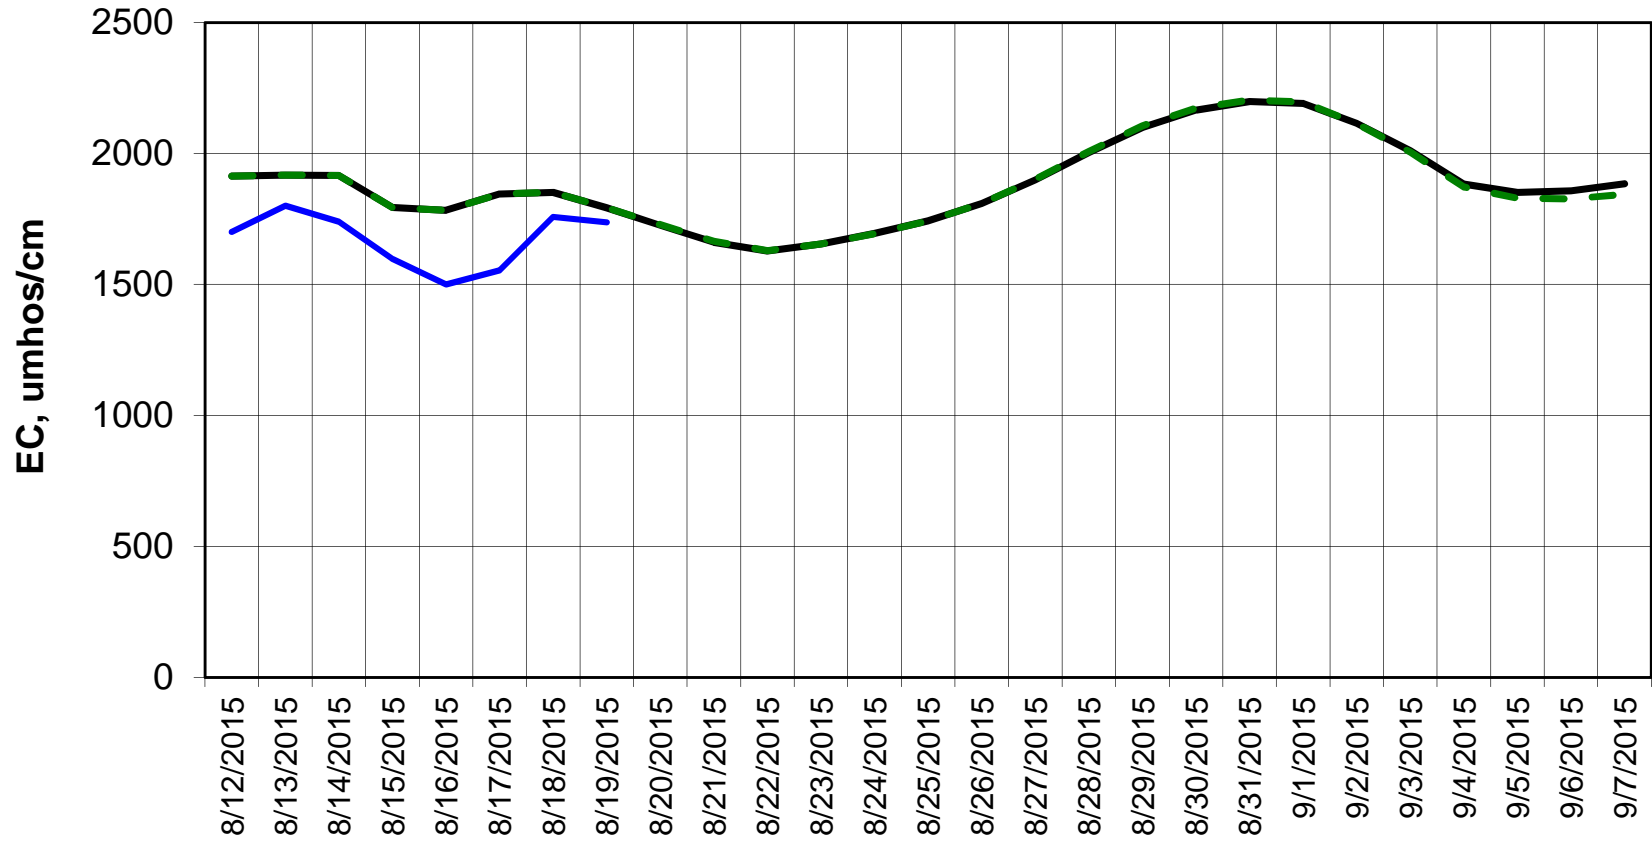

Forecasted Daily EC @ Jersey Point