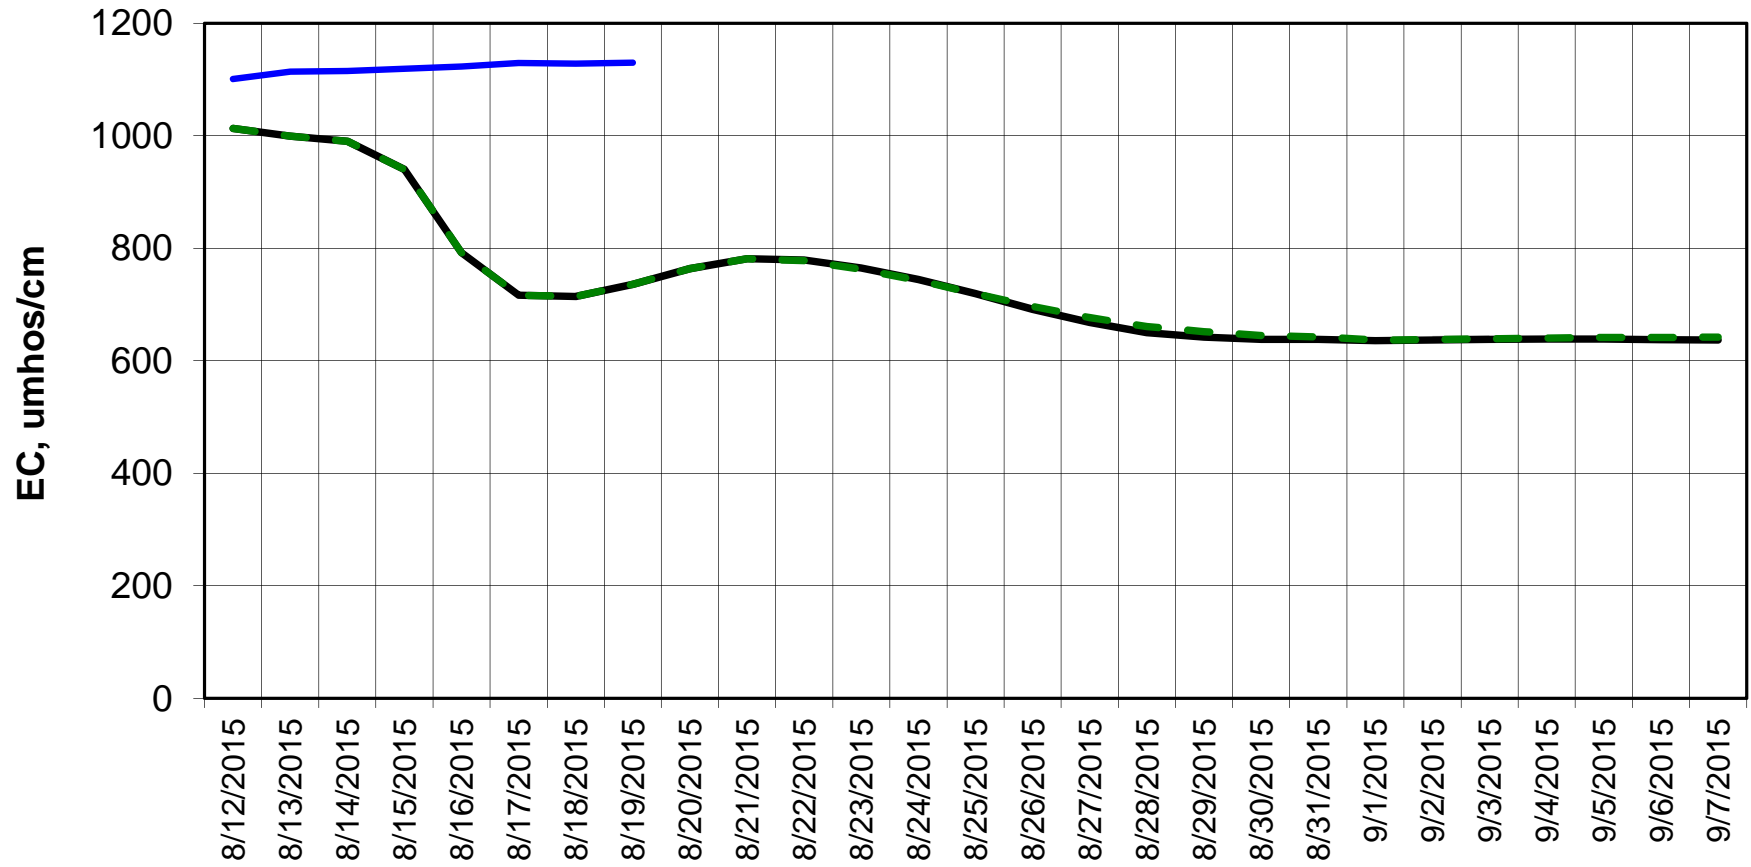

### Forecasted Daily EC @ Holland Ct

Forecast Period 8/18/2015 thru 9/7/2015

### Forecasted Daily EC @ Old River near Middle River

Forecast Period 8/18/2015 thru 9/7/2015

### Adjusted Forecasted Daily EC @ Old River at Tracy Road

Forecast Period 8/18/2015 thru 9/7/2015