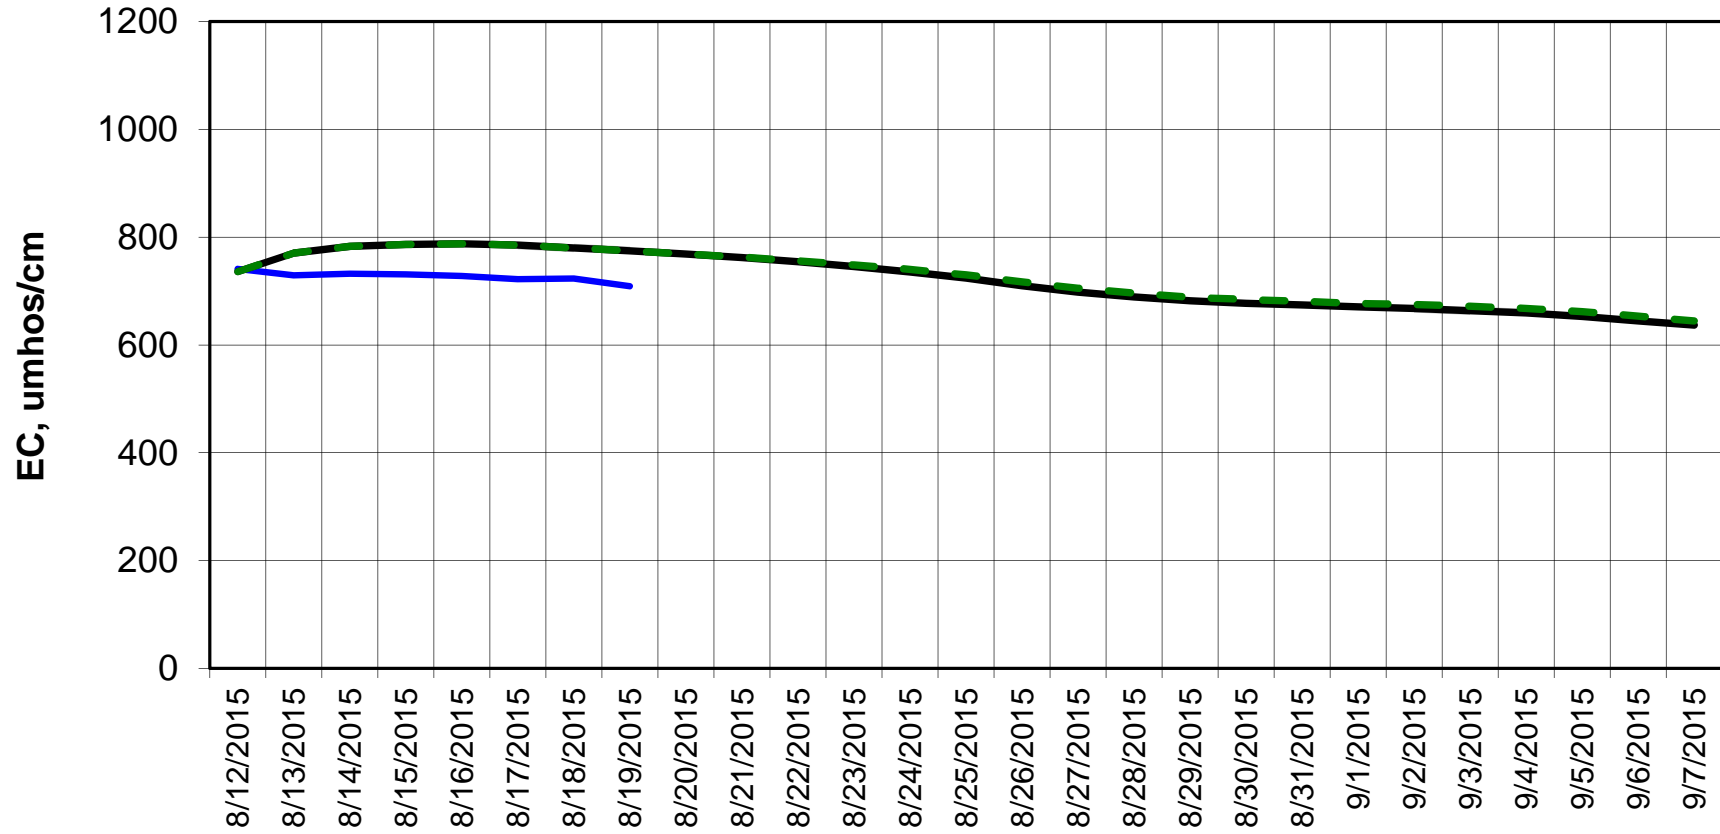

### Forecasted Daily EC @ Holland Ct

Forecast Period 8/18/2015 thru 9/7/2015

### Forecasted Daily EC @ Old River near Middle River

Forecast Period 8/18/2015 thru 9/7/2015

### Adjusted Forecasted Daily EC @ Old River at Tracy Road

Forecast Period 8/18/2015 thru 9/7/2015