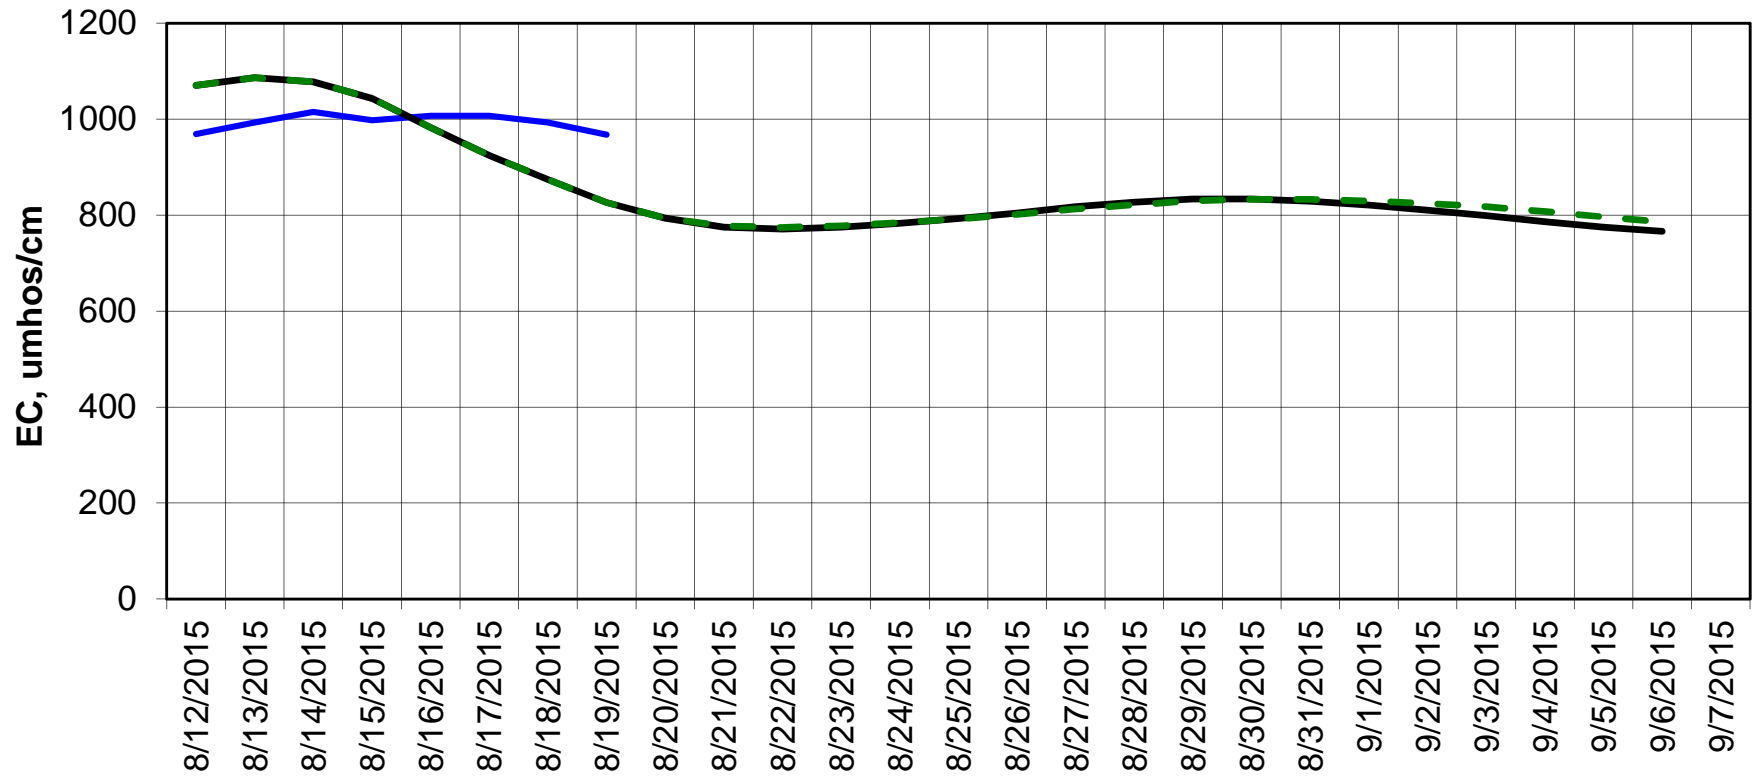

Adjusted Forecasted Daily EC @ Old River at Tracy Road

Forecast Period 8/18/2015 thru 9/7/2015