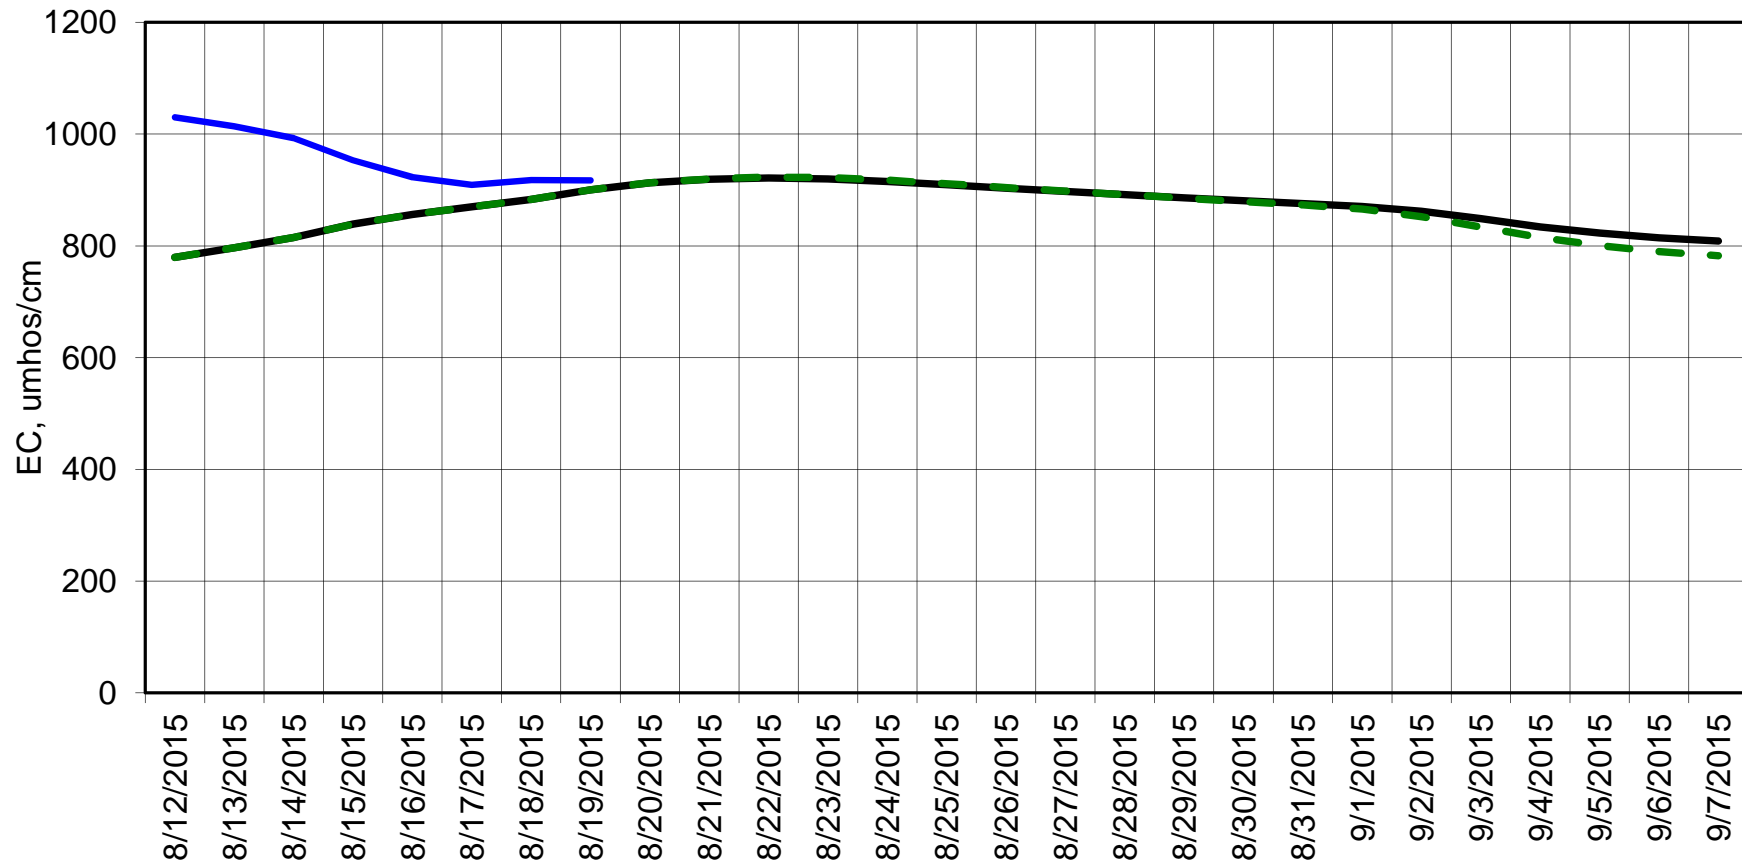

Forecasted Daily EC @ San Joaquin River at Brandt Bridge

Forecast Period 8/18/2015 thru 9/7/2015