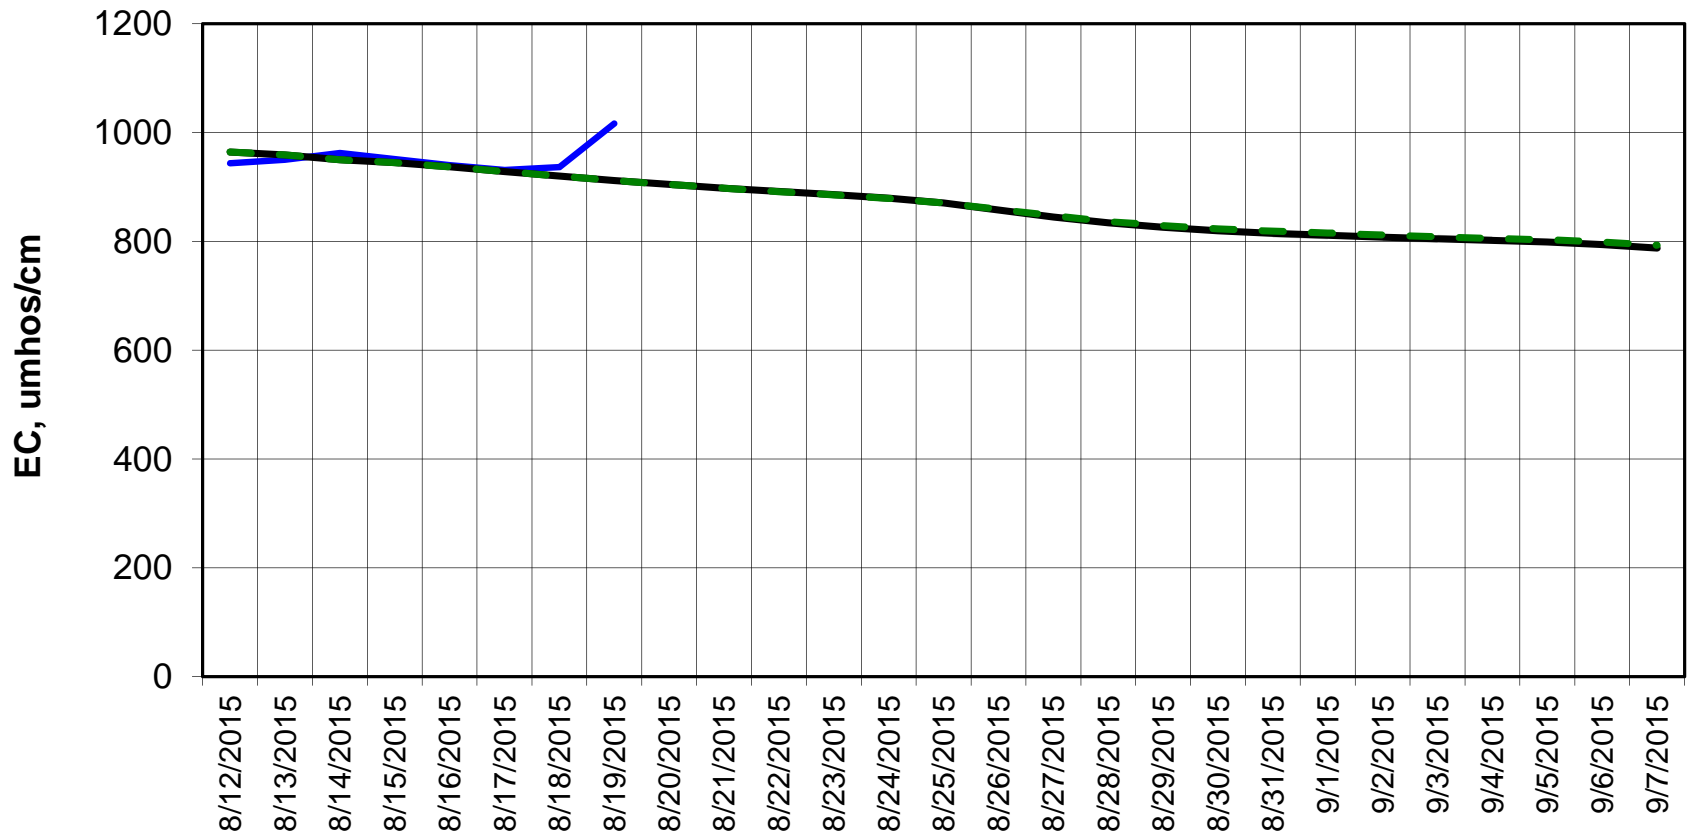

Forecasted Daily EC @ Bethel