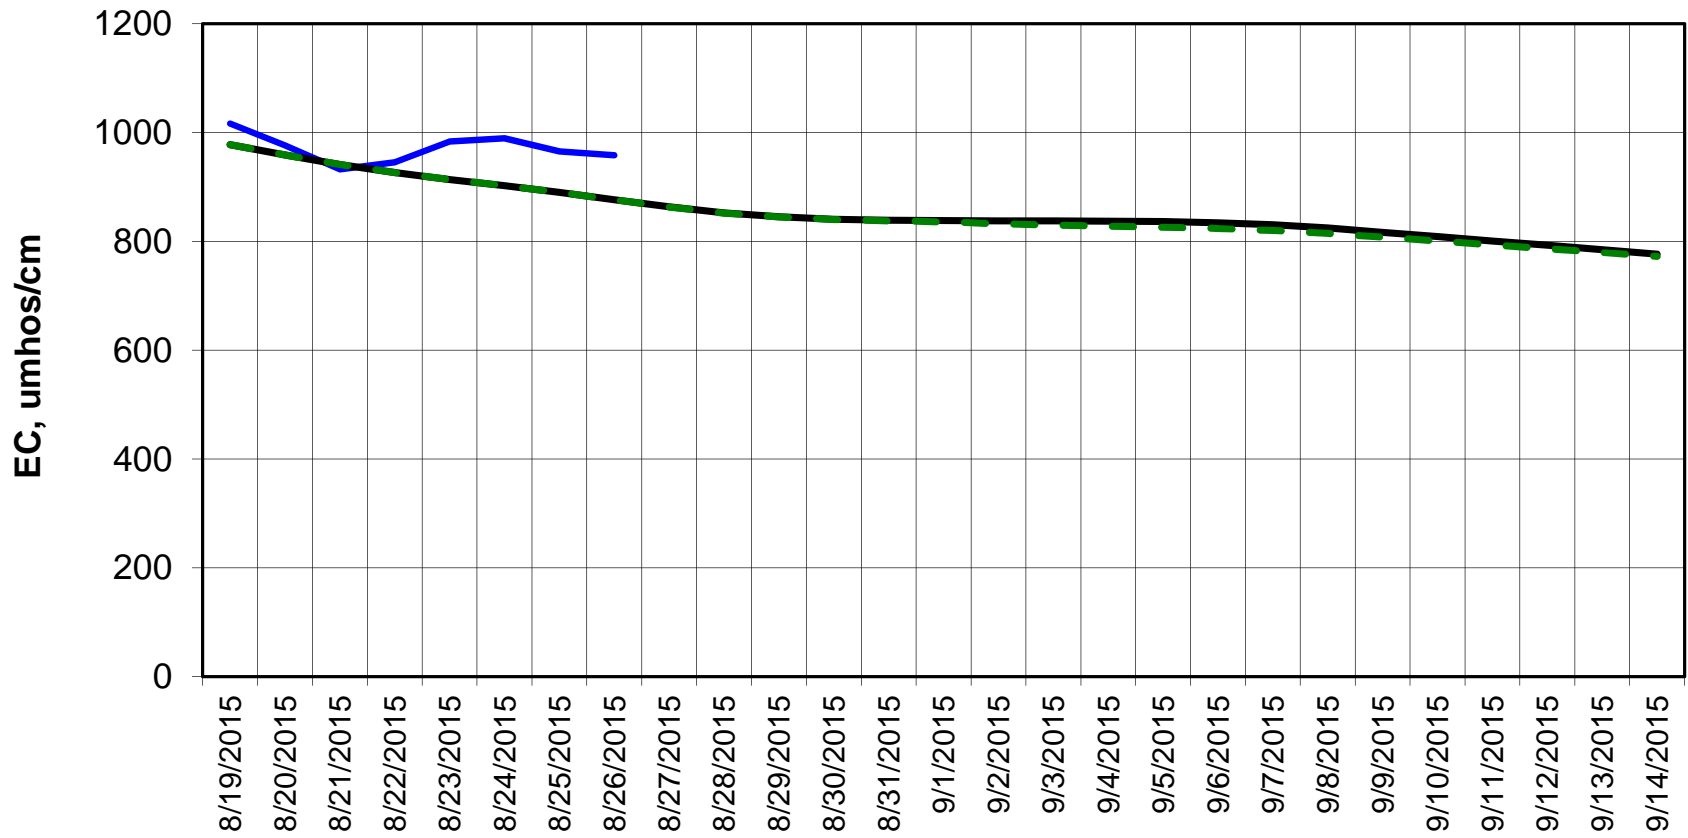

Forecast Period 8/25/2015 thru 9/14/2015

Adjusted Forecasted Daily EC @ Old River at Tracy Road

Forecast Period 8/25/2015 thru 9/14/2015

Forecasted Daily EC @ Jersey Point

Forecast Period 8/25/2015 thru 9/14/2015

Forecasted Daily EC @ Bethel

Forecast Period 8/25/2015 thru 9/14/2015