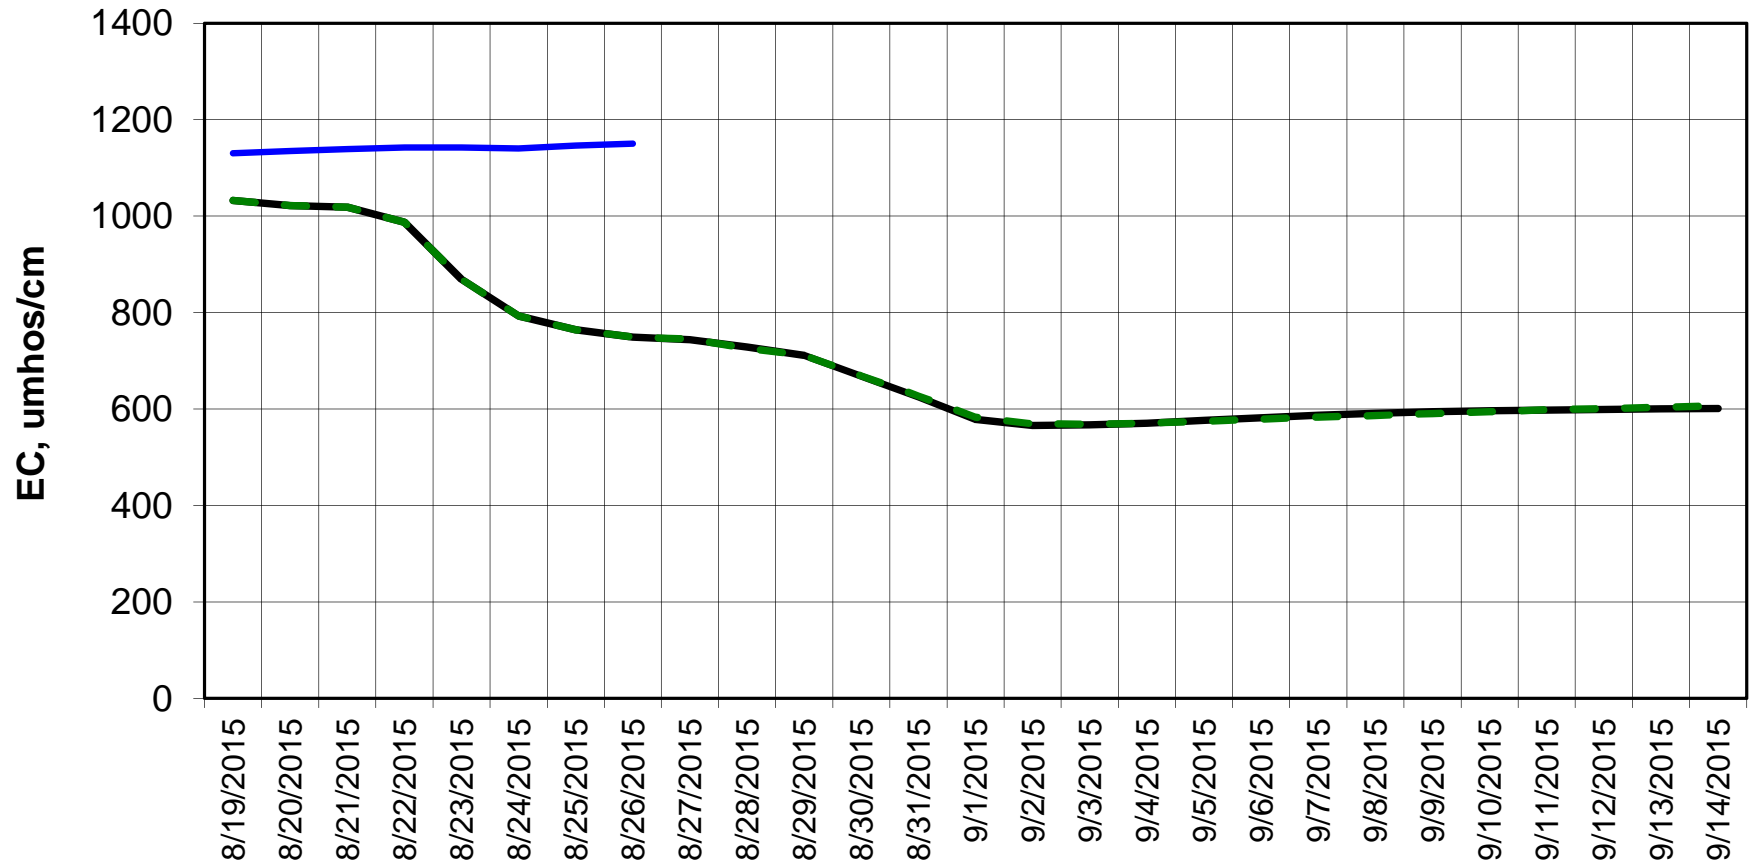

Forecasted Daily EC @ Holland Ct

Forecast Period 8/25/2015 thru 9/14/2015

Forecasted Daily EC @ Old River near Middle River

Forecast Period 8/25/2015 thru 9/14/2015

Forecasted Daily EC @ San Joaquin River at Brandt Bridge

Forecast Period 8/25/2015 thru 9/14/2015

Adjusted Forecasted Daily EC @ Old River at Tracy Road

Forecast Period 8/25/2015 thru 9/14/2015

Forecasted Daily EC @ Jersey Point

Forecast Period 8/25/2015 thru 9/14/2015