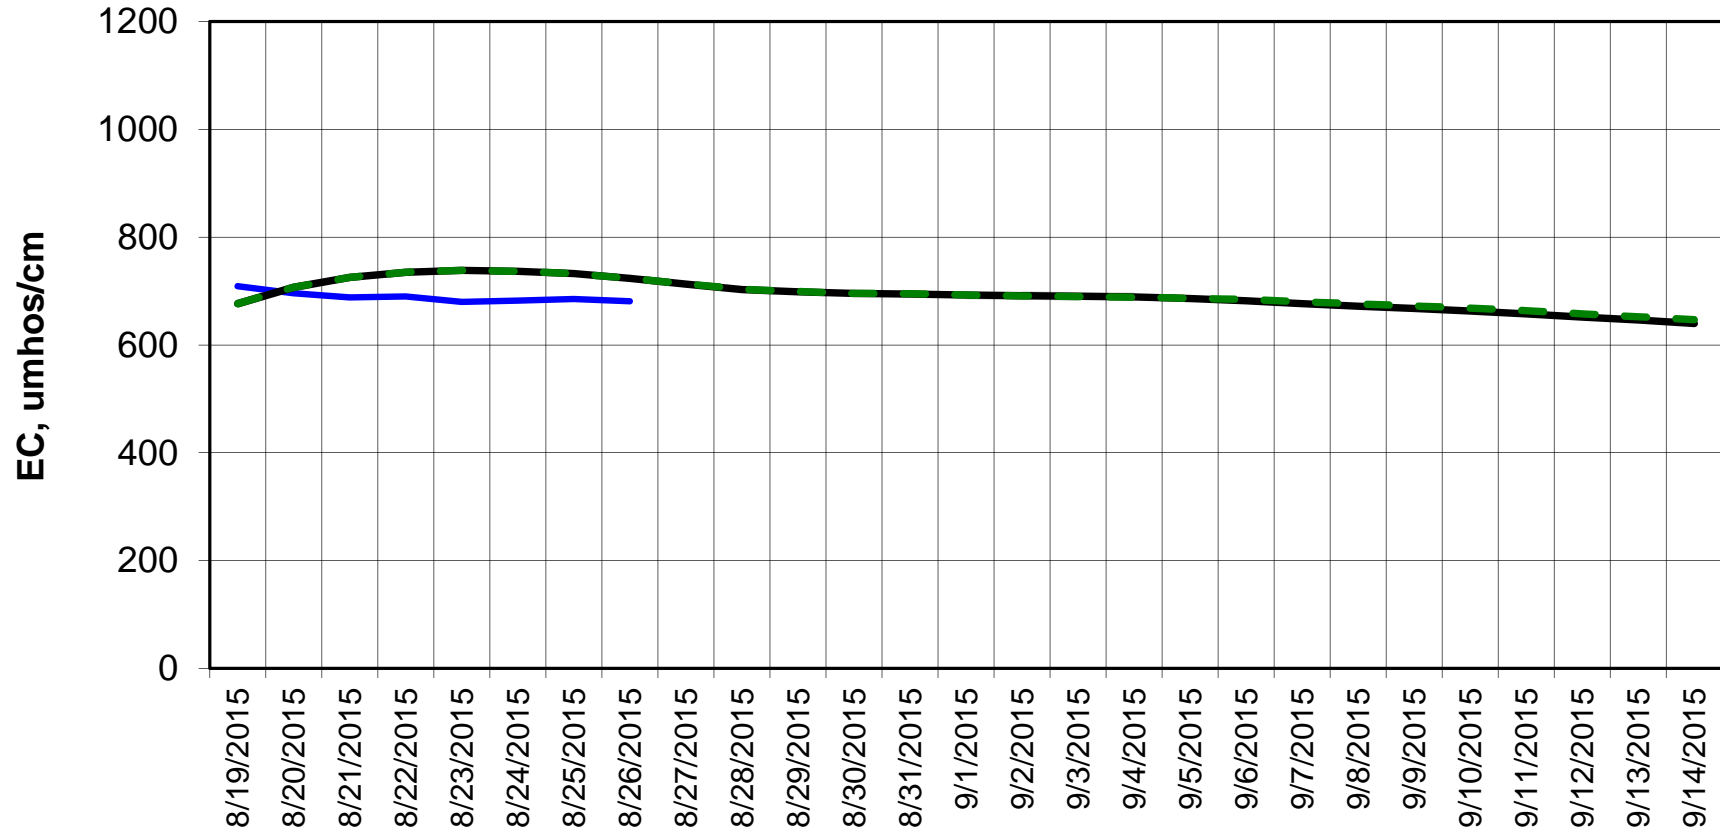

Forecasted Daily EC @ Holland Ct

Forecast Period 8/25/2015 thru 9/14/2015

Forecasted Daily EC @ Old River near Middle River

Forecast Period 8/25/2015 thru 9/14/2015

Forecasted Daily EC @ San Joaquin River at Brandt Bridge

Forecast Period 8/25/2015 thru 9/14/2015

Adjusted Forecasted Daily EC @ Old River at Tracy Road

Forecast Period 8/25/2015 thru 9/14/2015

Forecasted Daily EC @ Jersey Point

Forecast Period 8/25/2015 thru 9/14/2015