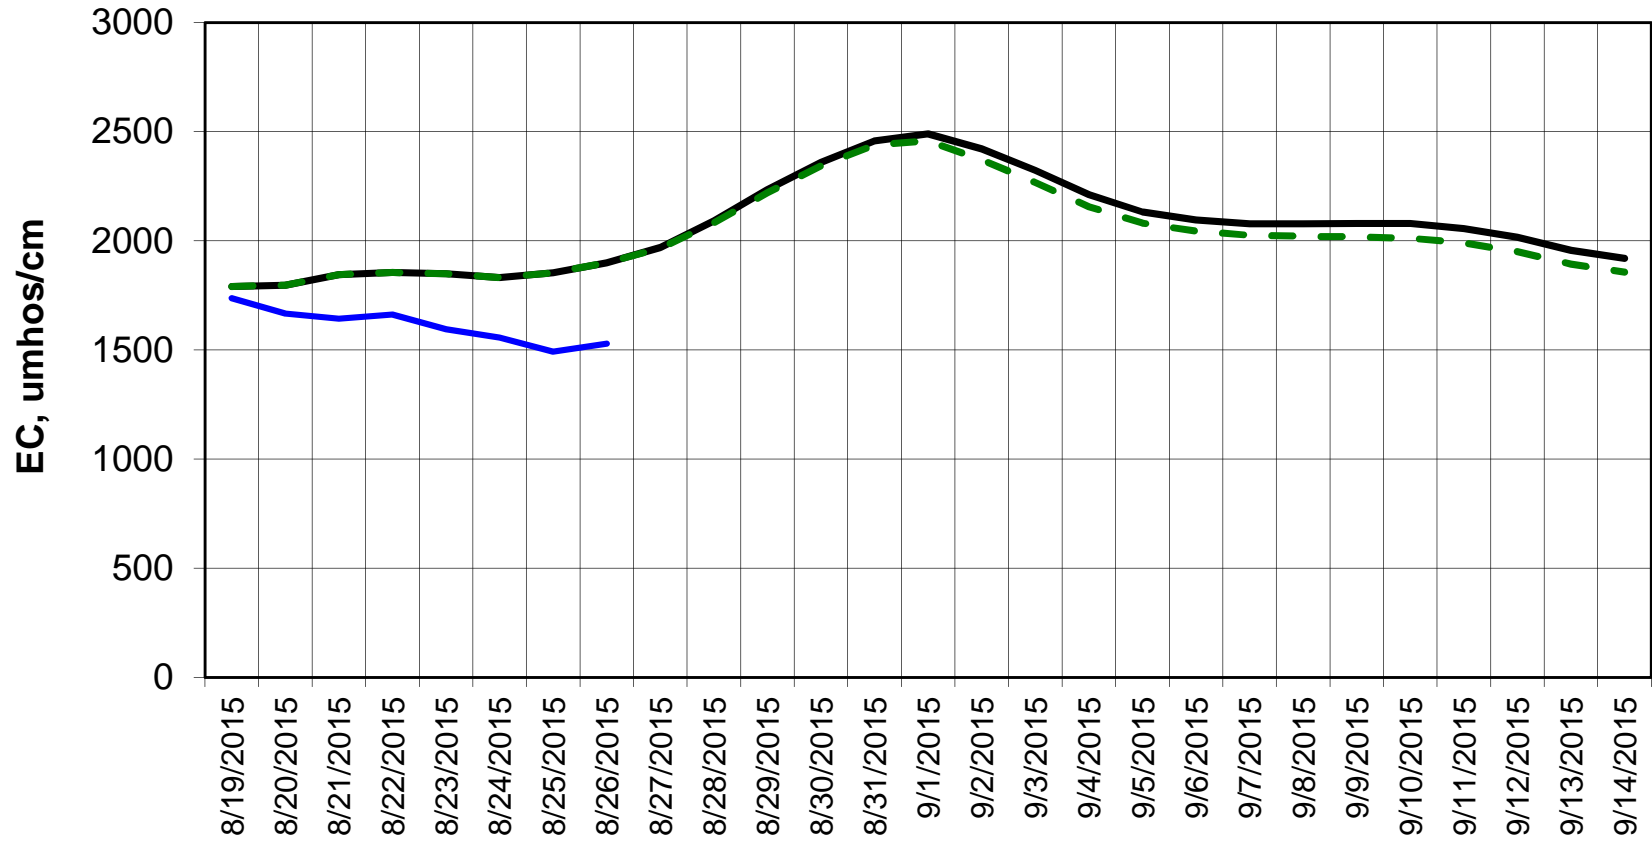

Forecast Period 8/25/2015 thru 9/14/2015

Adjusted Forecasted Daily EC @ Old River at Tracy Road

Forecast Period 8/25/2015 thru 9/14/2015

Forecasted Daily EC @ Jersey Point

Forecast Period 8/25/2015 thru 9/14/2015