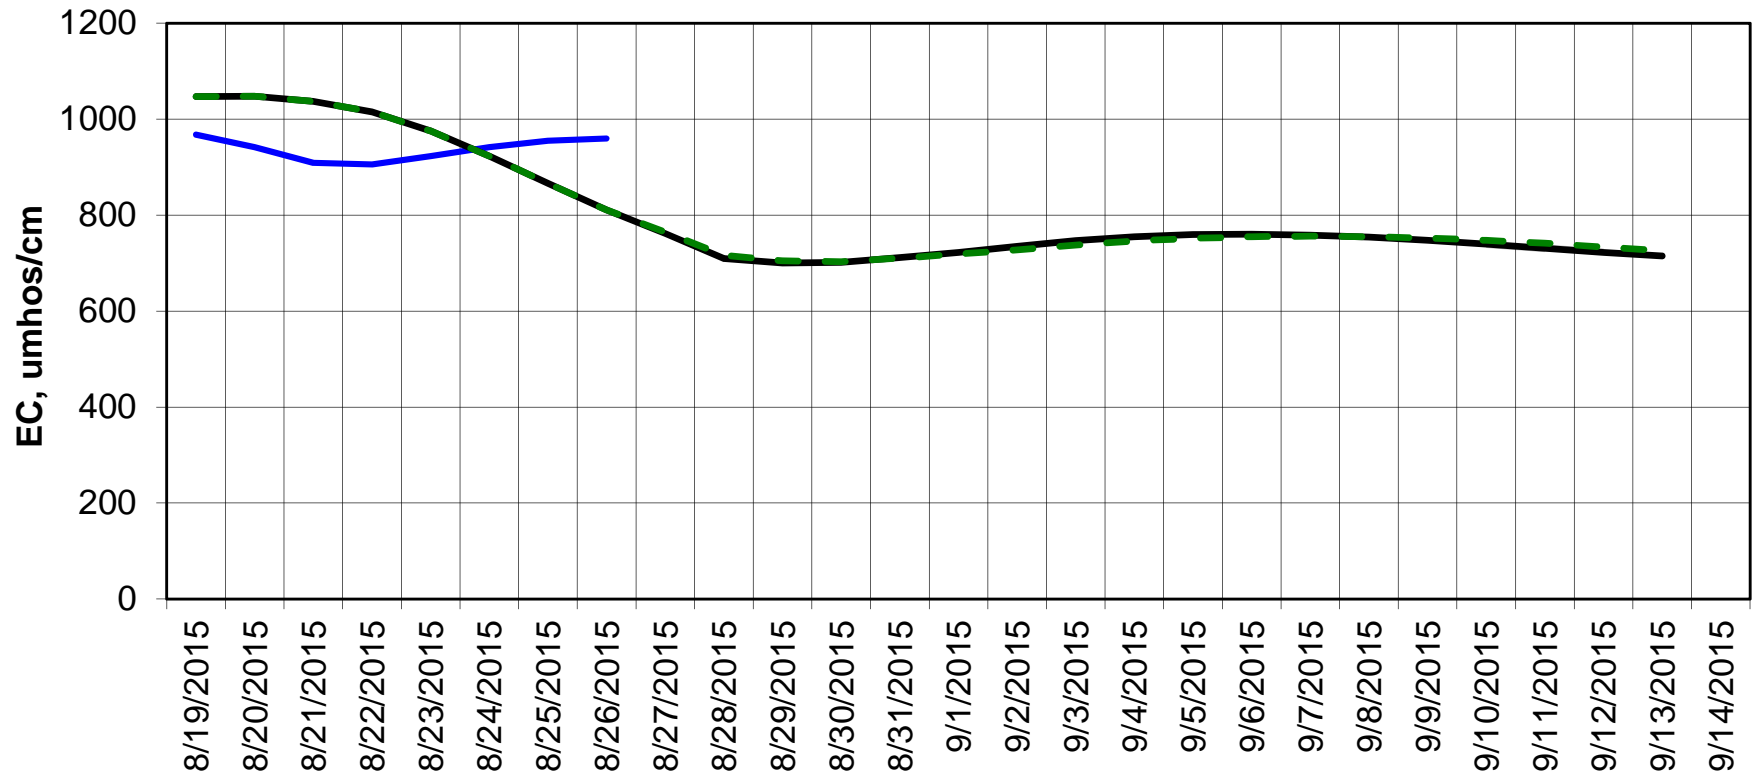

Forecasted Daily EC @ Holland Ct

Forecast Period 8/25/2015 thru 9/14/2015

Forecasted Daily EC @ Old River near Middle River

Forecast Period 8/25/2015 thru 9/14/2015

Forecasted Daily EC @ San Joaquin River at Brandt Bridge

Forecast Period 8/25/2015 thru 9/14/2015

Adjusted Forecasted Daily EC @ Old River at Tracy Road

Forecast Period 8/25/2015 thru 9/14/2015

Forecasted Daily EC @ Jersey Point

Forecast Period 8/25/2015 thru 9/14/2015