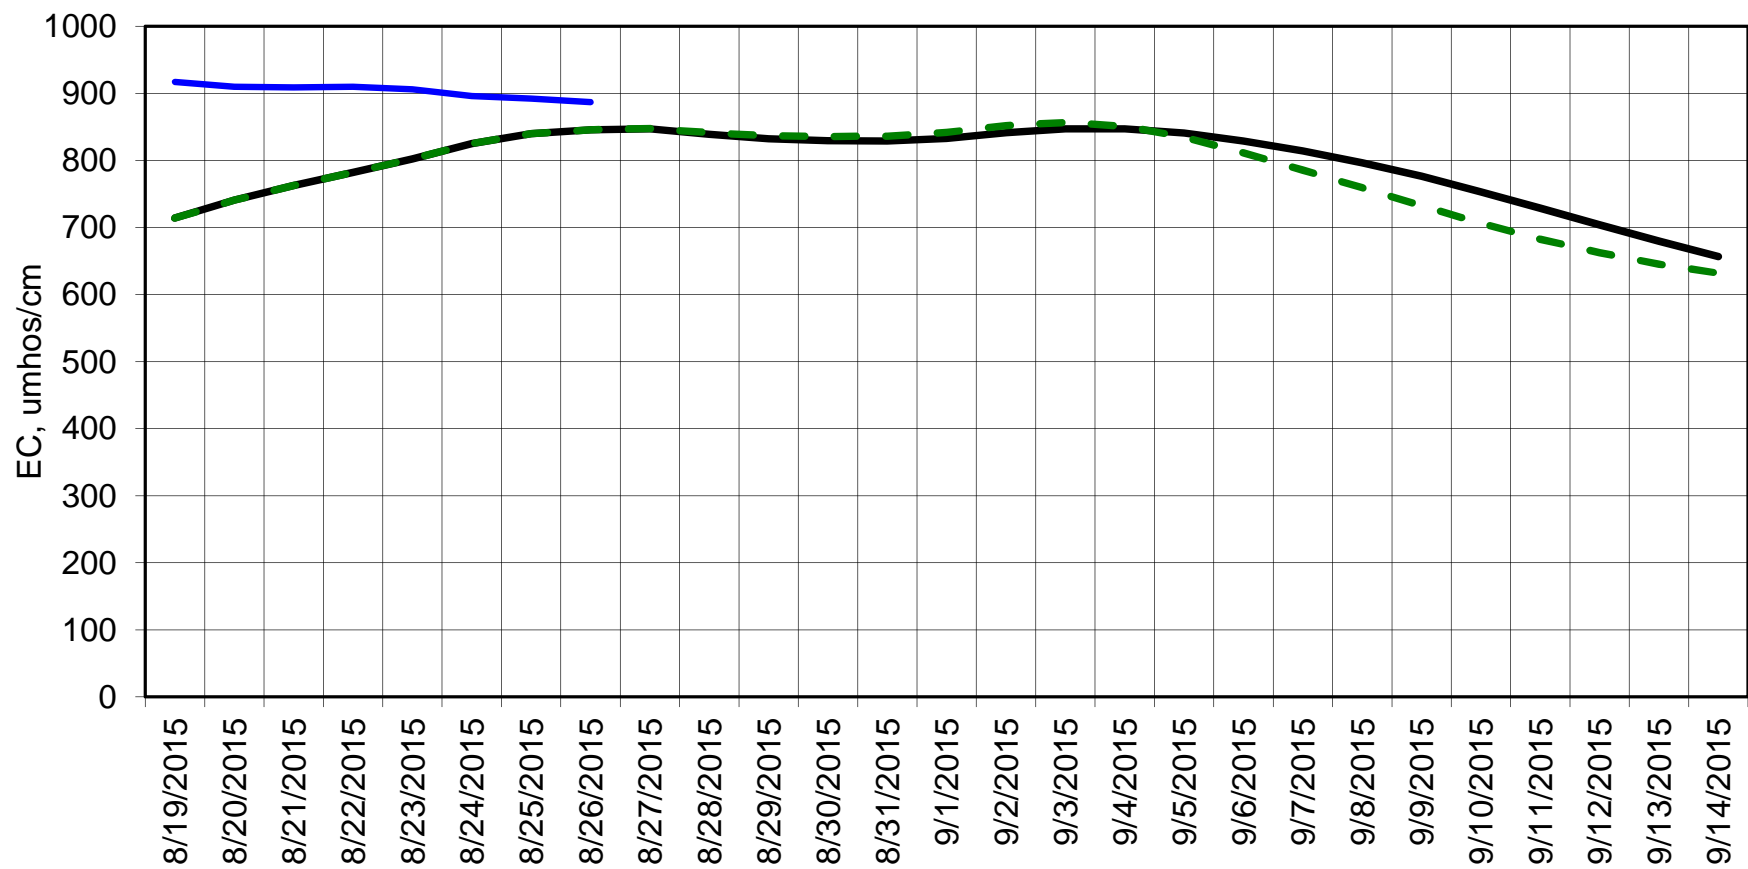

Forecasted Daily EC @ Holland Ct

Forecast Period 8/25/2015 thru 9/14/2015

Forecasted Daily EC @ Old River near Middle River

Forecast Period 8/25/2015 thru 9/14/2015

Forecasted Daily EC @ San Joaquin River at Brandt Bridge

Forecast Period 8/25/2015 thru 9/14/2015

Adjusted Forecasted Daily EC @ Old River at Tracy Road

Forecast Period 8/25/2015 thru 9/14/2015

Forecasted Daily EC @ Jersey Point

Forecast Period 8/25/2015 thru 9/14/2015

Forecasted Daily EC @ Bethel

Forecast Period 8/25/2015 thru 9/14/2015