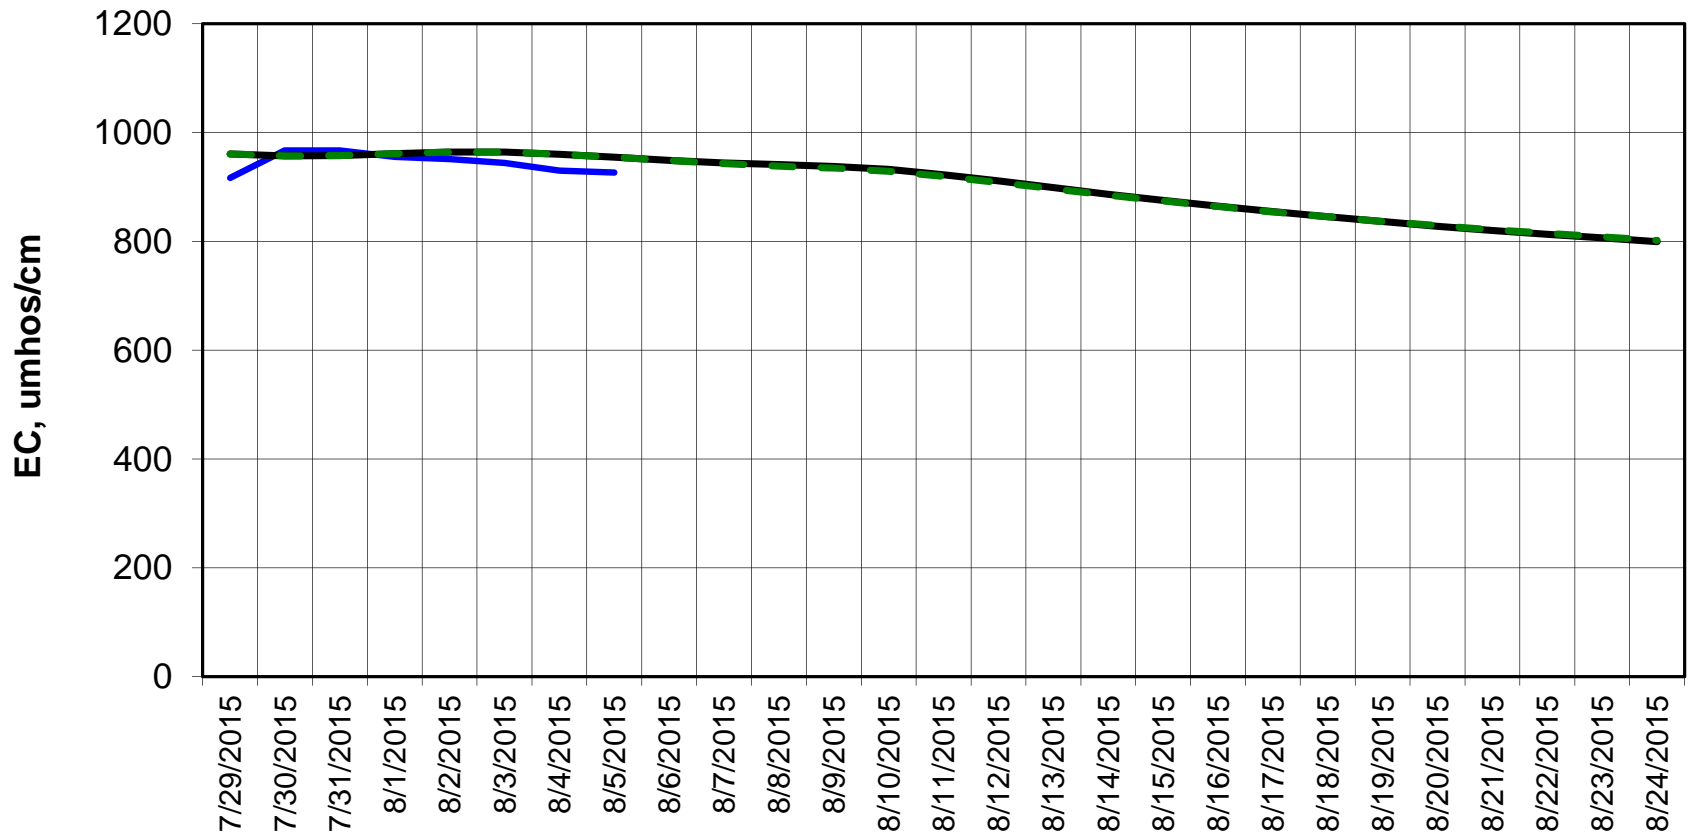

Forecasted Daily EC @ Bethel

Forecast Period 8/4/2015 thru 8/24/2015