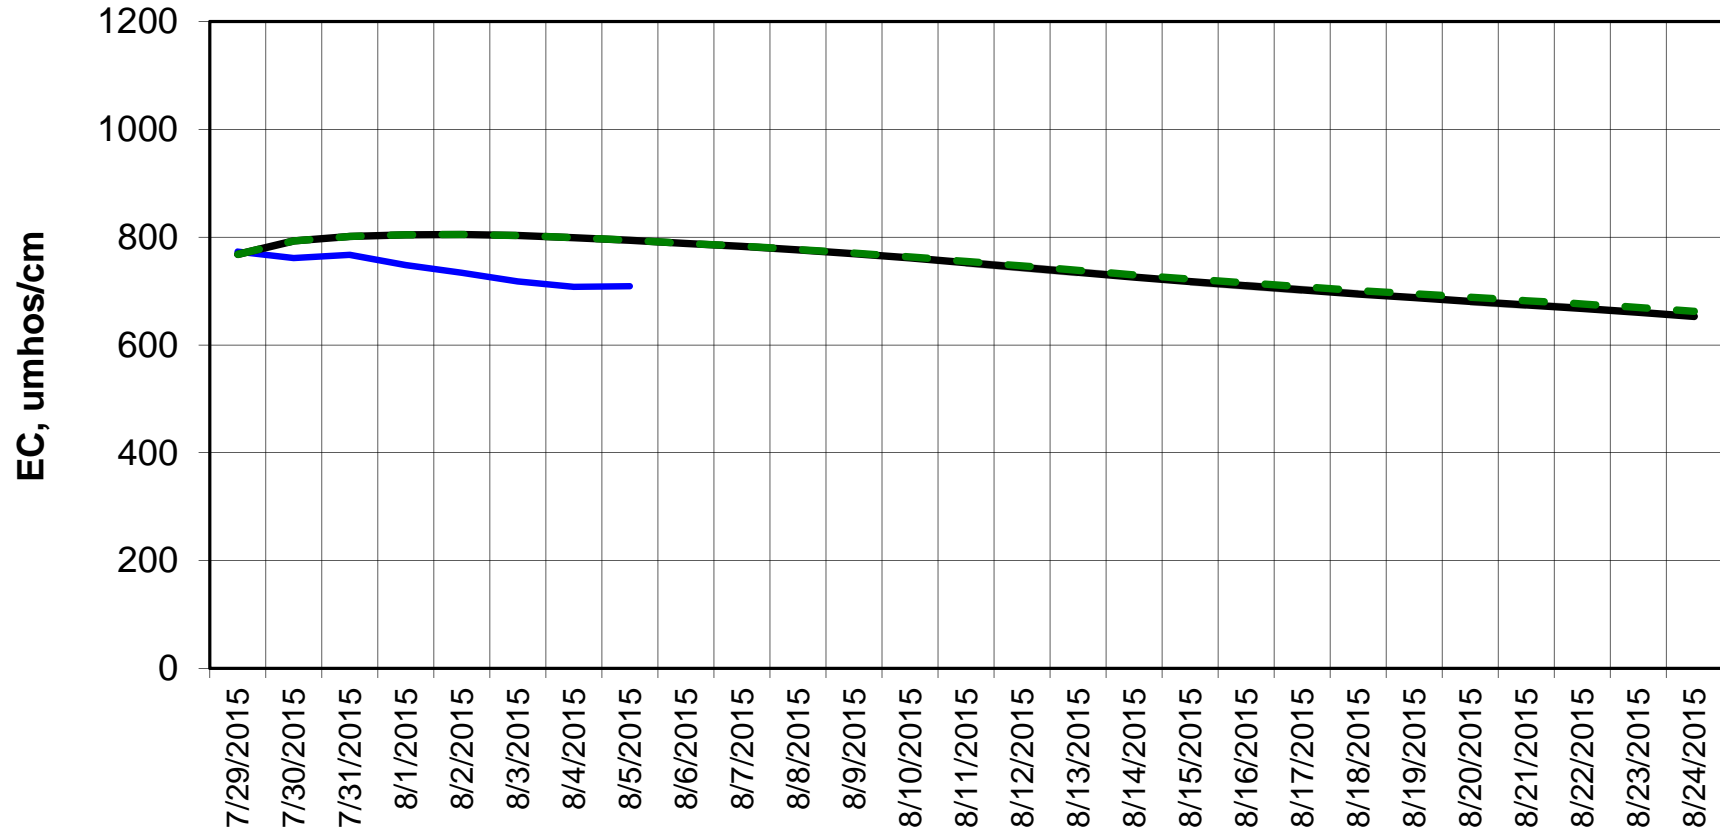

### Forecasted Daily EC @ Holland Ct

Forecast Period 8/4/2015 thru 8/24/2015

### Forecasted Daily EC @ Old River near Middle River

Forecast Period 8/4/2015 thru 8/24/2015

### Adjusted Forecasted Daily EC @ Old River at Tracy Road

Forecast Period 8/4/2015 thru 8/24/2015