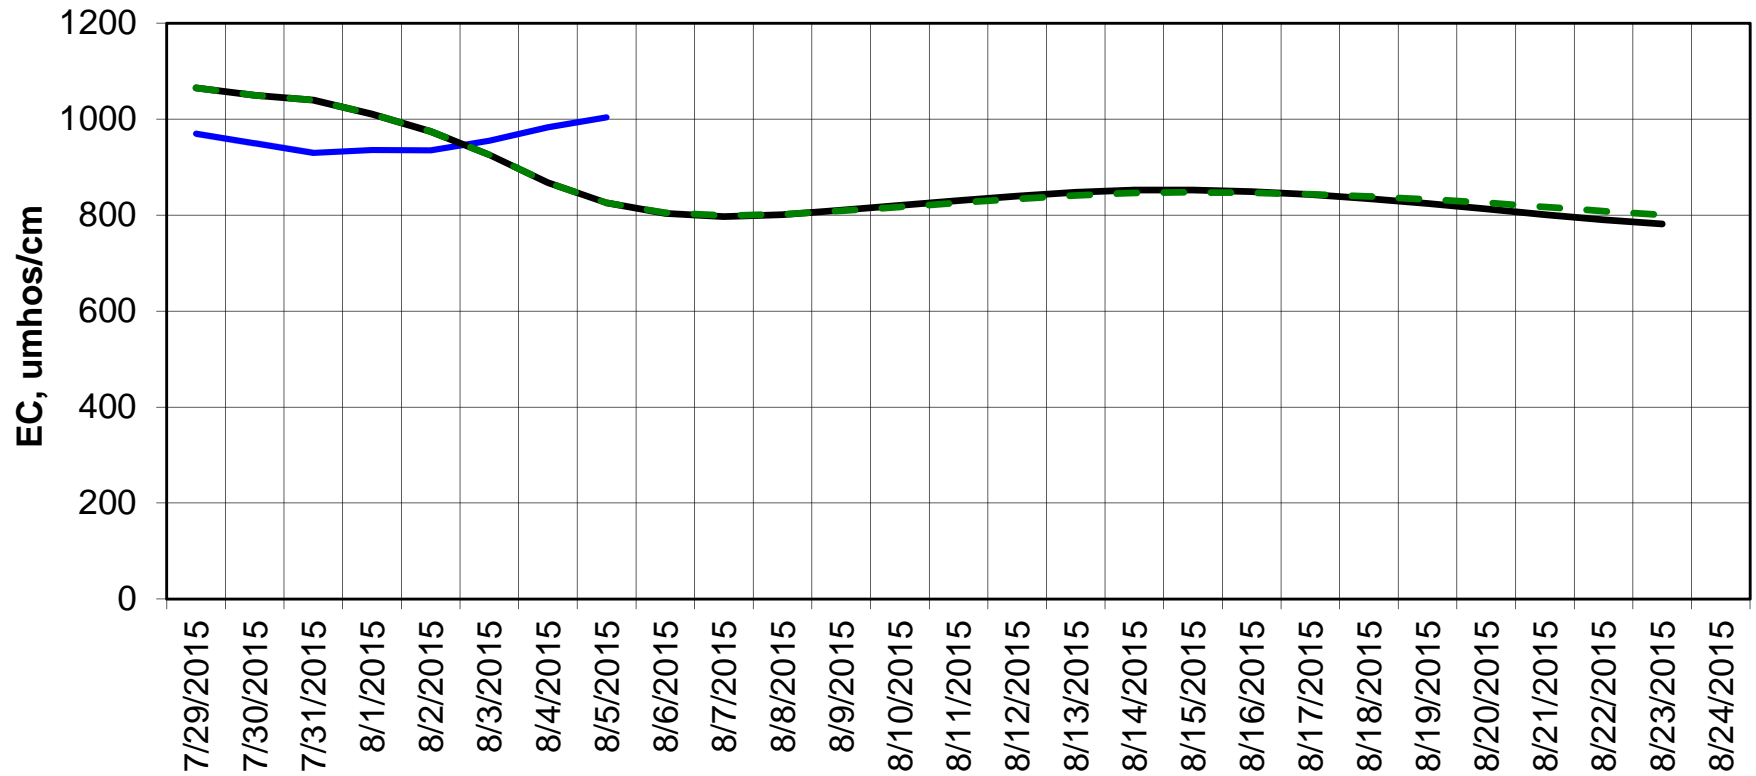

Adjusted Forecasted Daily EC @ Old River at Tracy Road

Forecast Period 8/4/2015 thru 8/24/2015