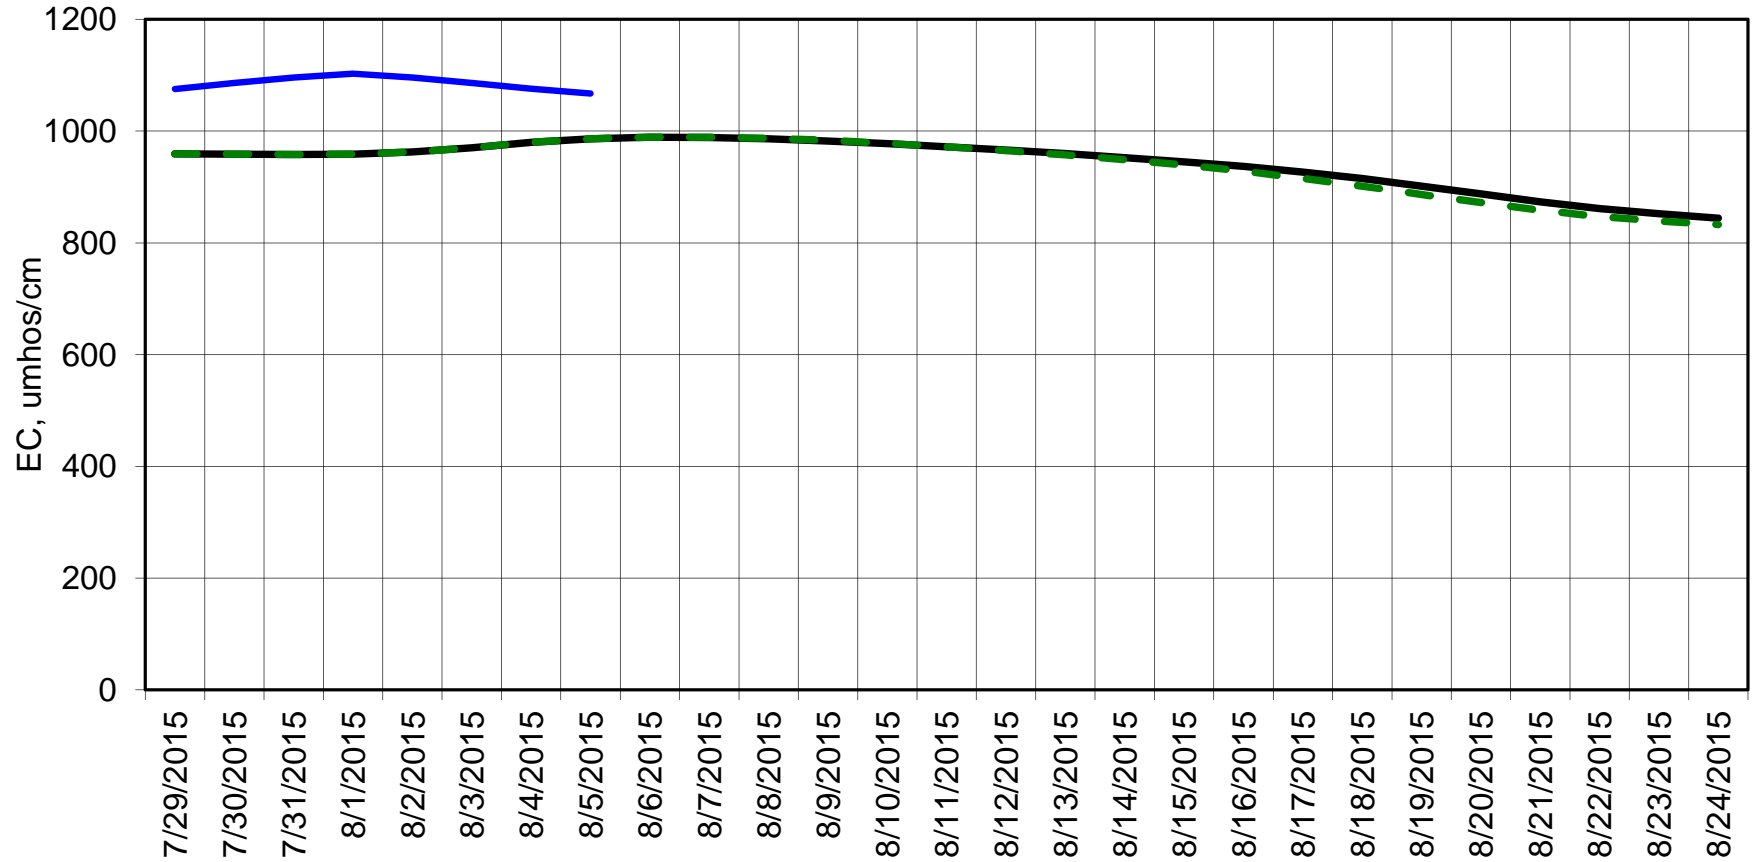

Forecasted Daily EC @ San Joaquin River at Brandt Bridge

Forecast Period 8/4/2015 thru 8/24/2015