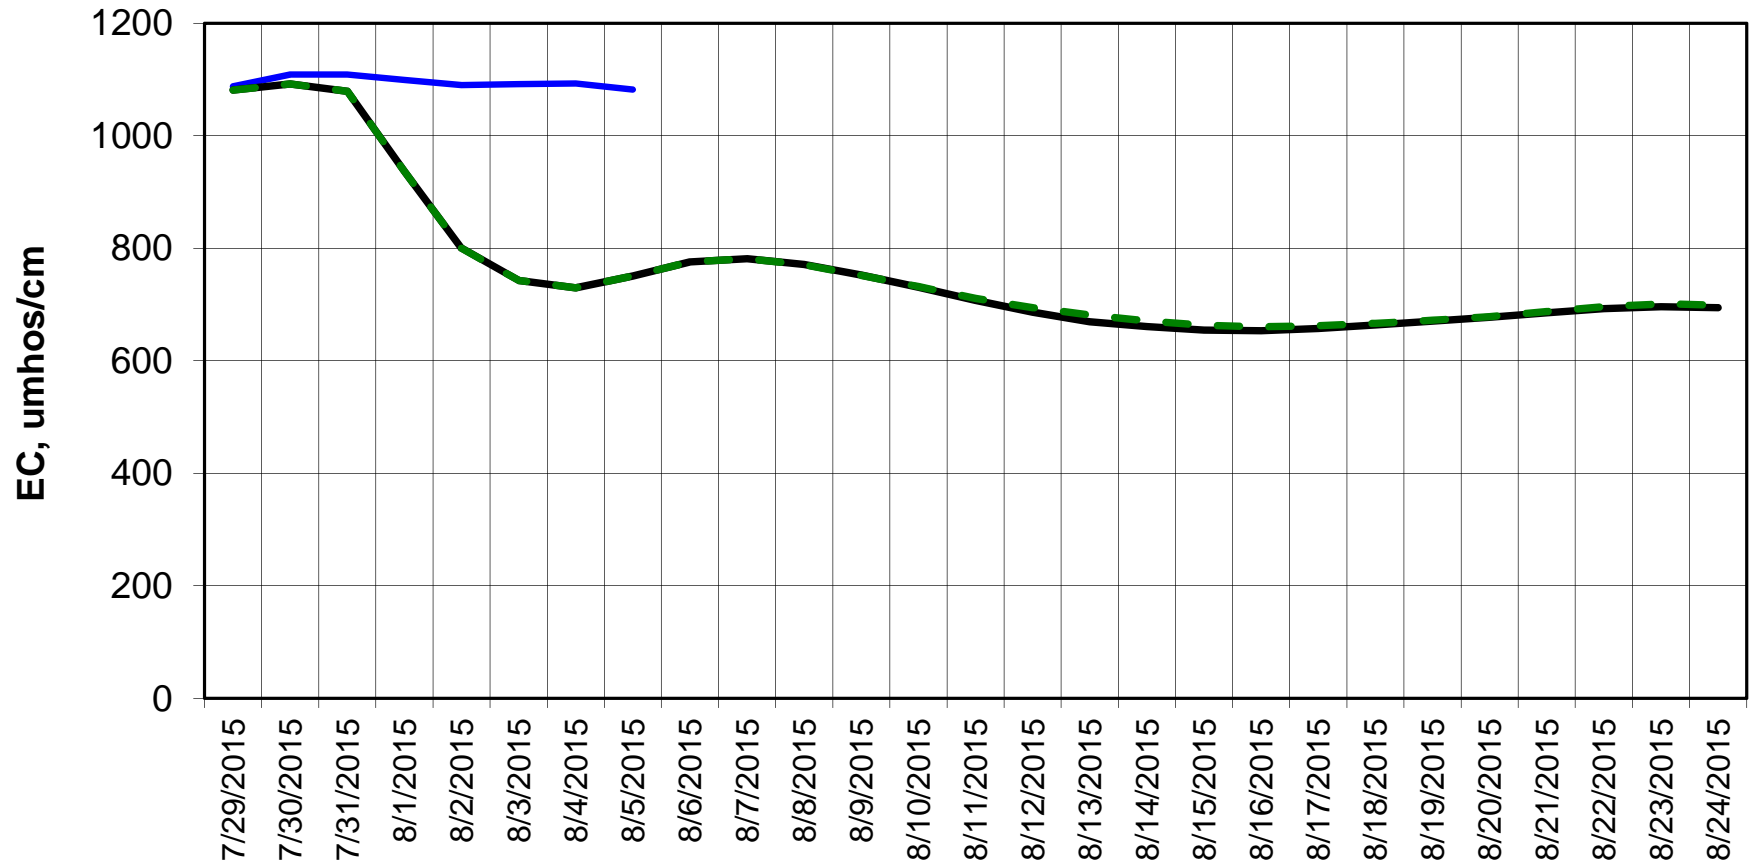

### Forecasted Daily EC @ Old River near Middle River

Forecast Period 8/4/2015 thru 8/24/2015