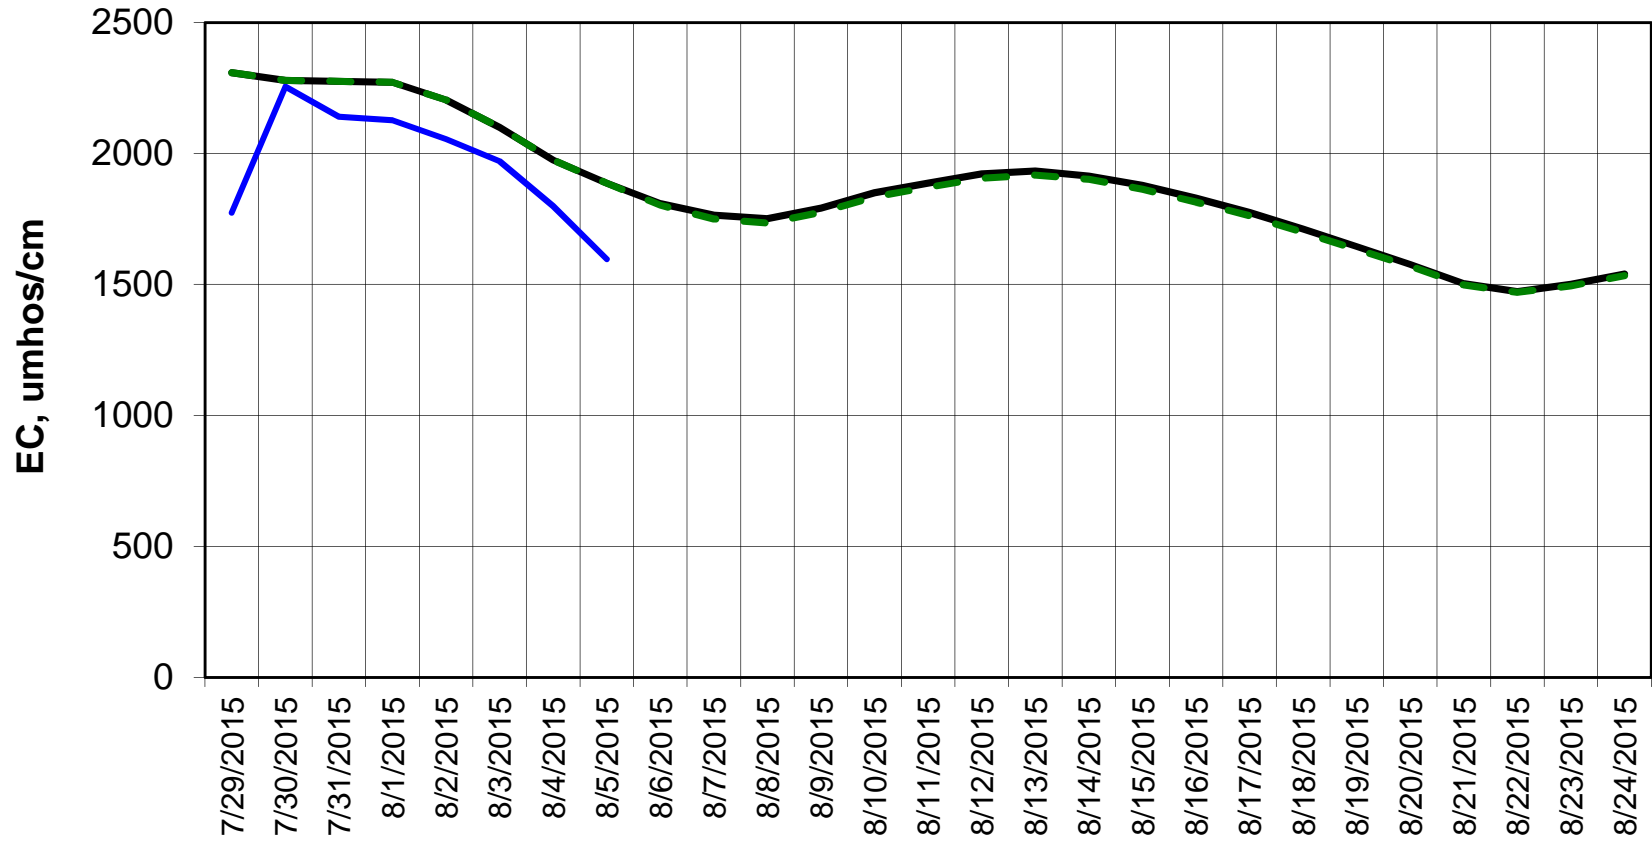

Forecasted Daily EC @ Jersey Point