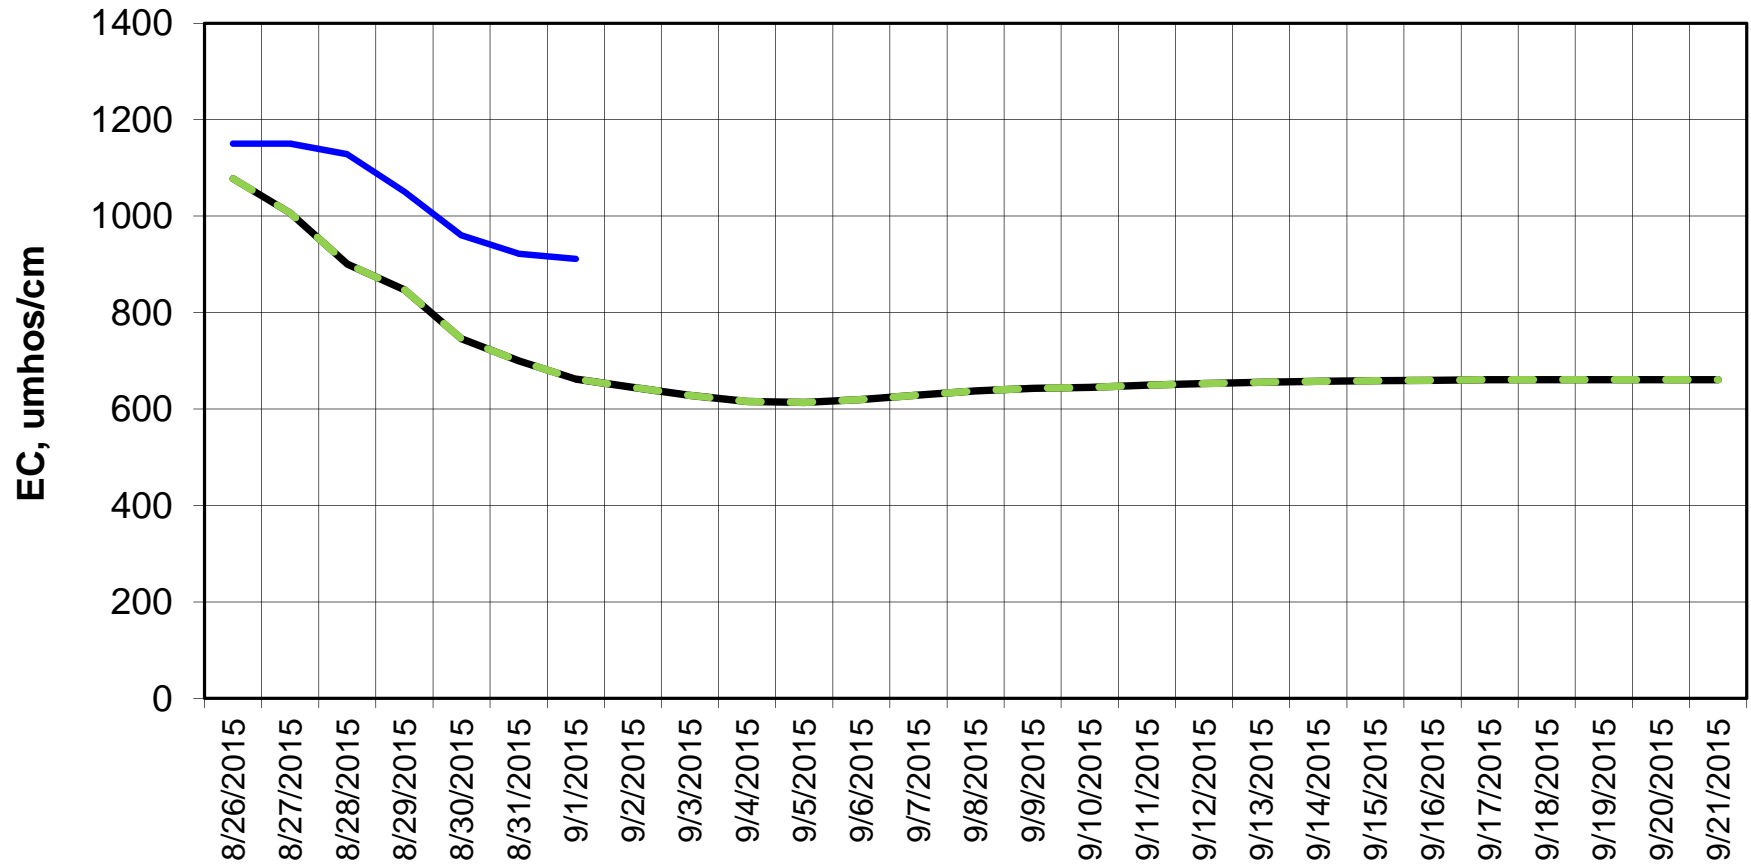

Forecasted Daily EC @ Holland Ct

Forecast Period 9/1/2015 thru 9/21/2015

Forecasted Daily EC @ Old River near Middle River

Forecast Period 9/1/2015 thru 9/21/2015

Forecasted Daily EC @ San Joaquin River at Brandt Bridge

Forecast Period 9/1/2015 thru 9/21/2015

Forecasted Daily EC @ Old River at Tracy Road

Forecast Period 9/1/2015 thru 9/21/2015

Forecasted Daily EC @ Jersey Point

Forecast Period 9/1/2015 thru 9/21/2015

Forecasted Daily EC @ Bethel

Forecast Period 9/1/2015 thru 9/21/2015