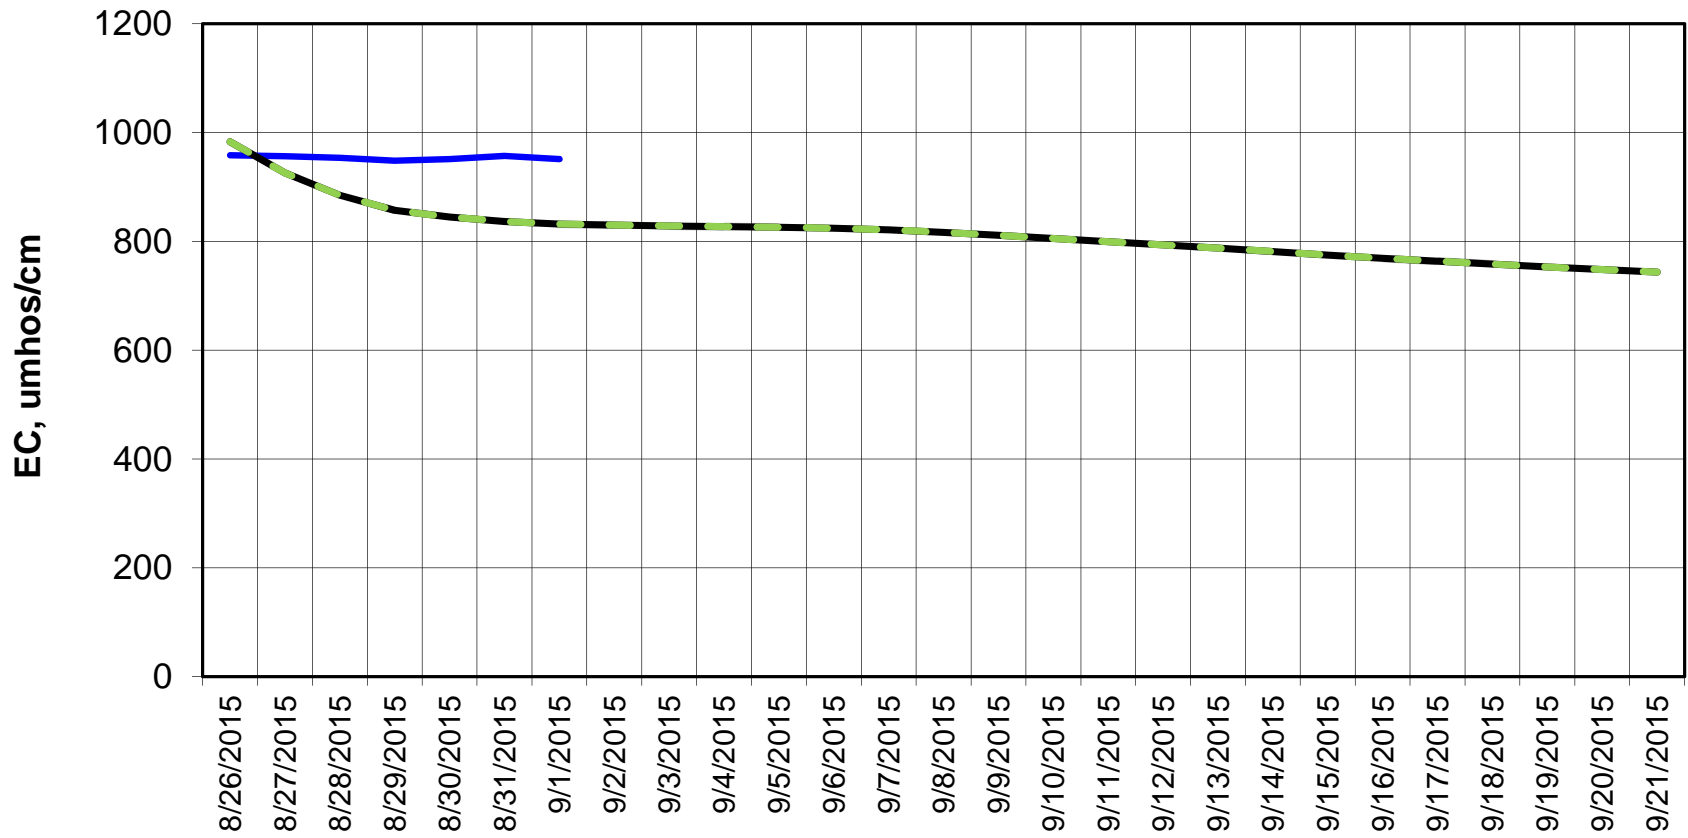

Forecast Period 9/1/2015 thru 9/21/2015

Forecasted Daily EC @ Old River at Tracy Road

Forecast Period 9/1/2015 thru 9/21/2015

Forecasted Daily EC @ Jersey Point

Forecast Period 9/1/2015 thru 9/21/2015

Forecasted Daily EC @ Bethel

Forecast Period 9/1/2015 thru 9/21/2015