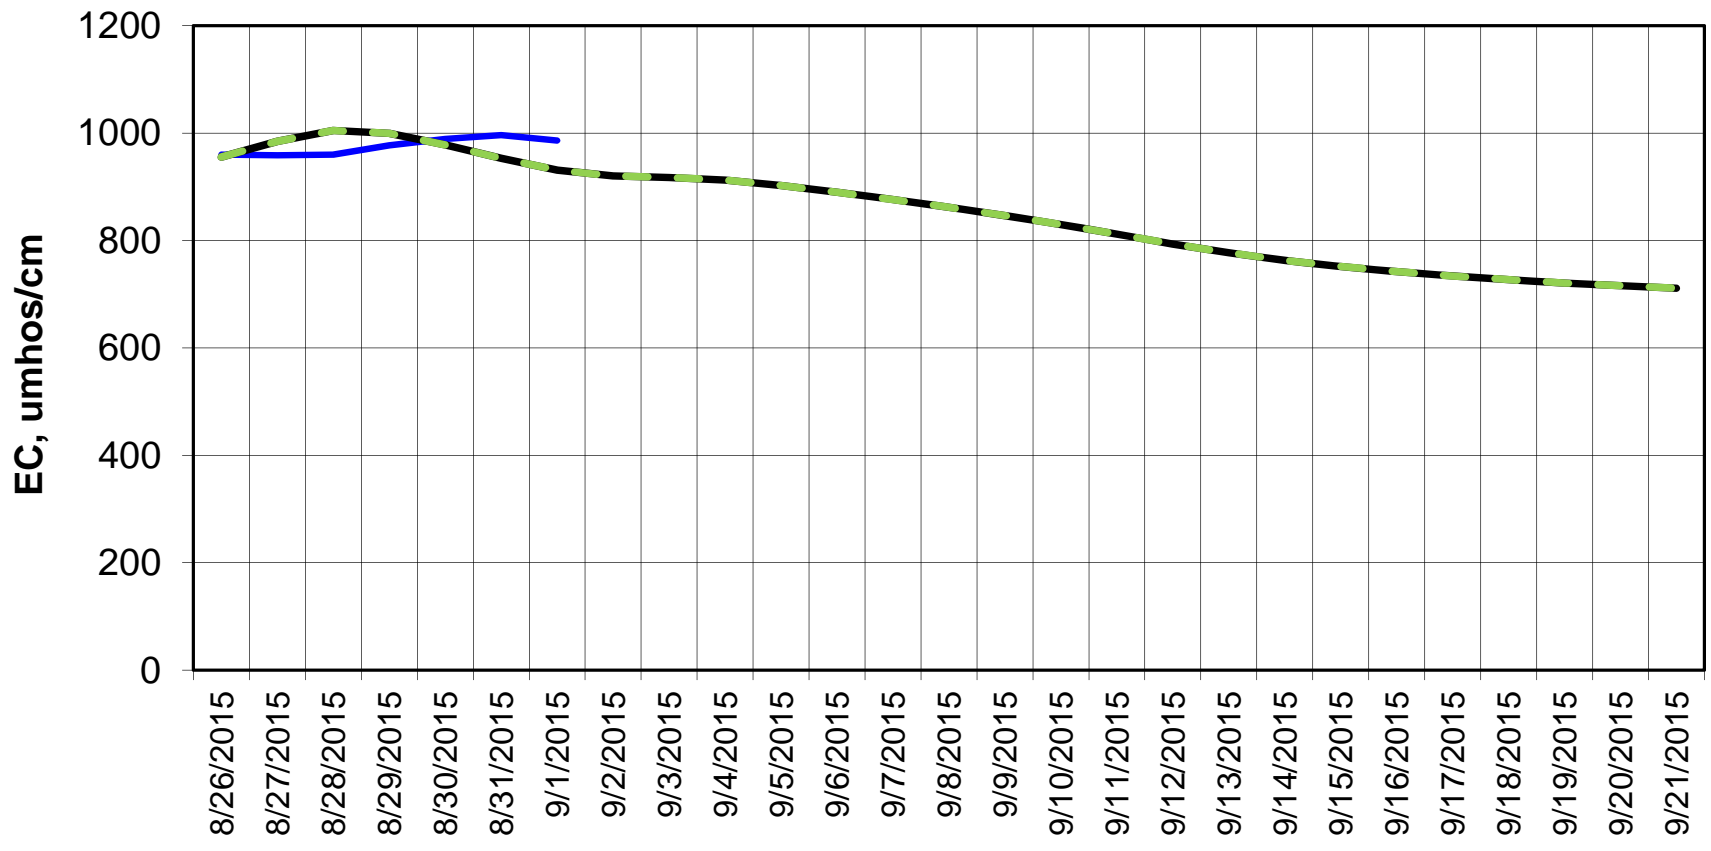

Forecasted Daily EC @ Holland Ct

Forecast Period 9/1/2015 thru 9/21/2015

Forecasted Daily EC @ Old River near Middle River

Forecast Period 9/1/2015 thru 9/21/2015

Forecasted Daily EC @ San Joaquin River at Brandt Bridge

Forecast Period 9/1/2015 thru 9/21/2015

Forecasted Daily EC @ Old River at Tracy Road

Forecast Period 9/1/2015 thru 9/21/2015

Forecasted Daily EC @ Jersey Point

Forecast Period 9/1/2015 thru 9/21/2015

Forecasted Daily EC @ Bethel

Forecast Period 9/1/2015 thru 9/21/2015