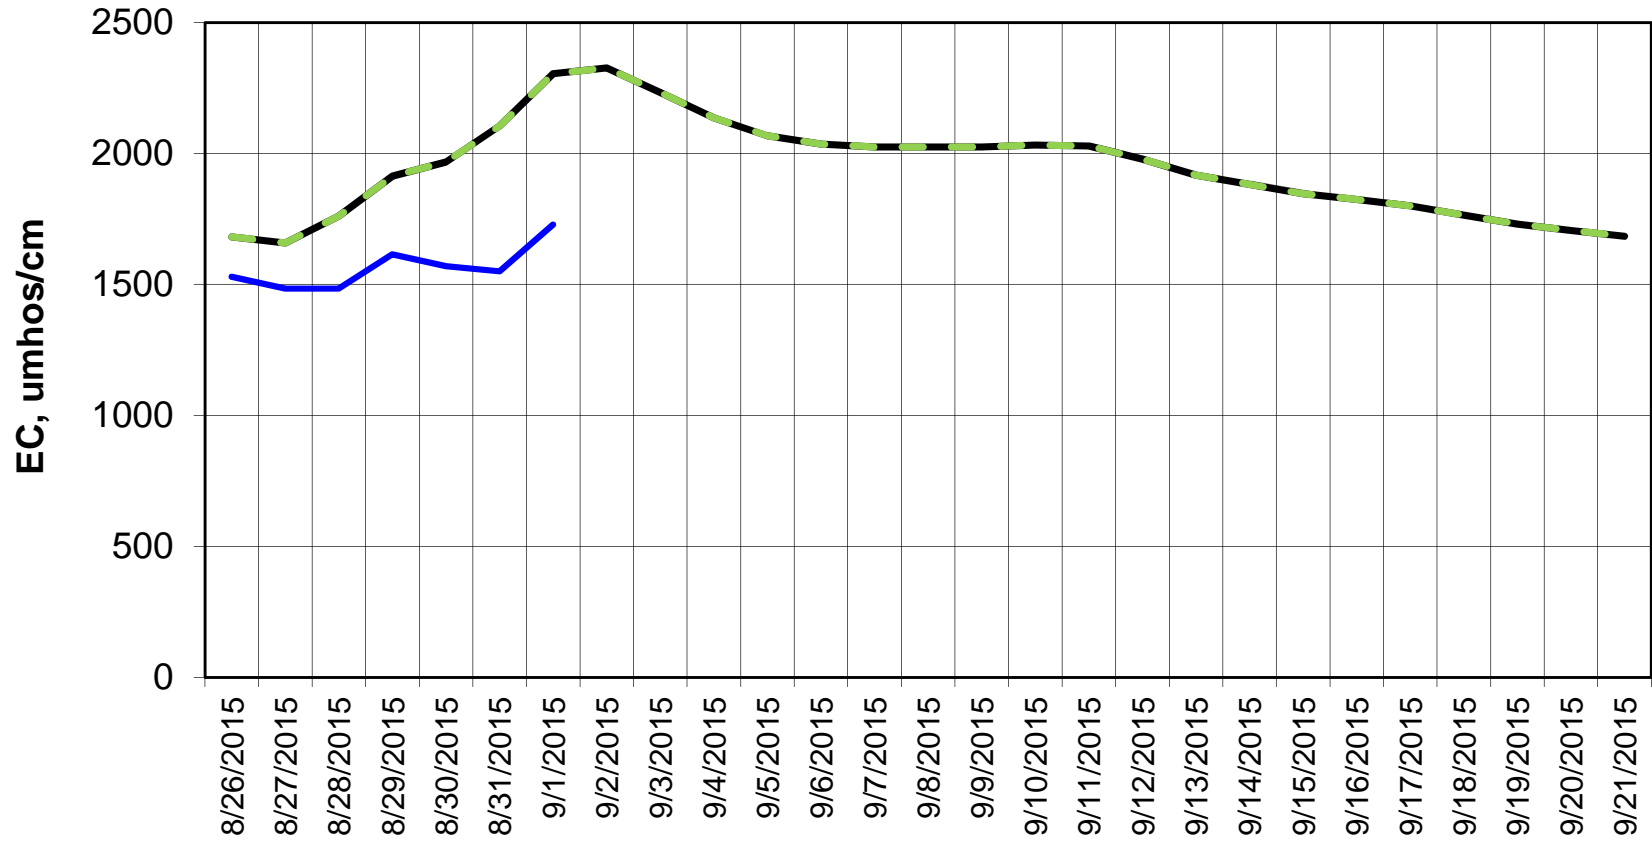

Forecast Period 9/1/2015 thru 9/21/2015

Forecasted Daily EC @ Old River at Tracy Road

Forecast Period 9/1/2015 thru 9/21/2015

Forecasted Daily EC @ Jersey Point

Forecast Period 9/1/2015 thru 9/21/2015

Forecasted Daily EC @ Bethel

Forecast Period 9/1/2015 thru 9/21/2015