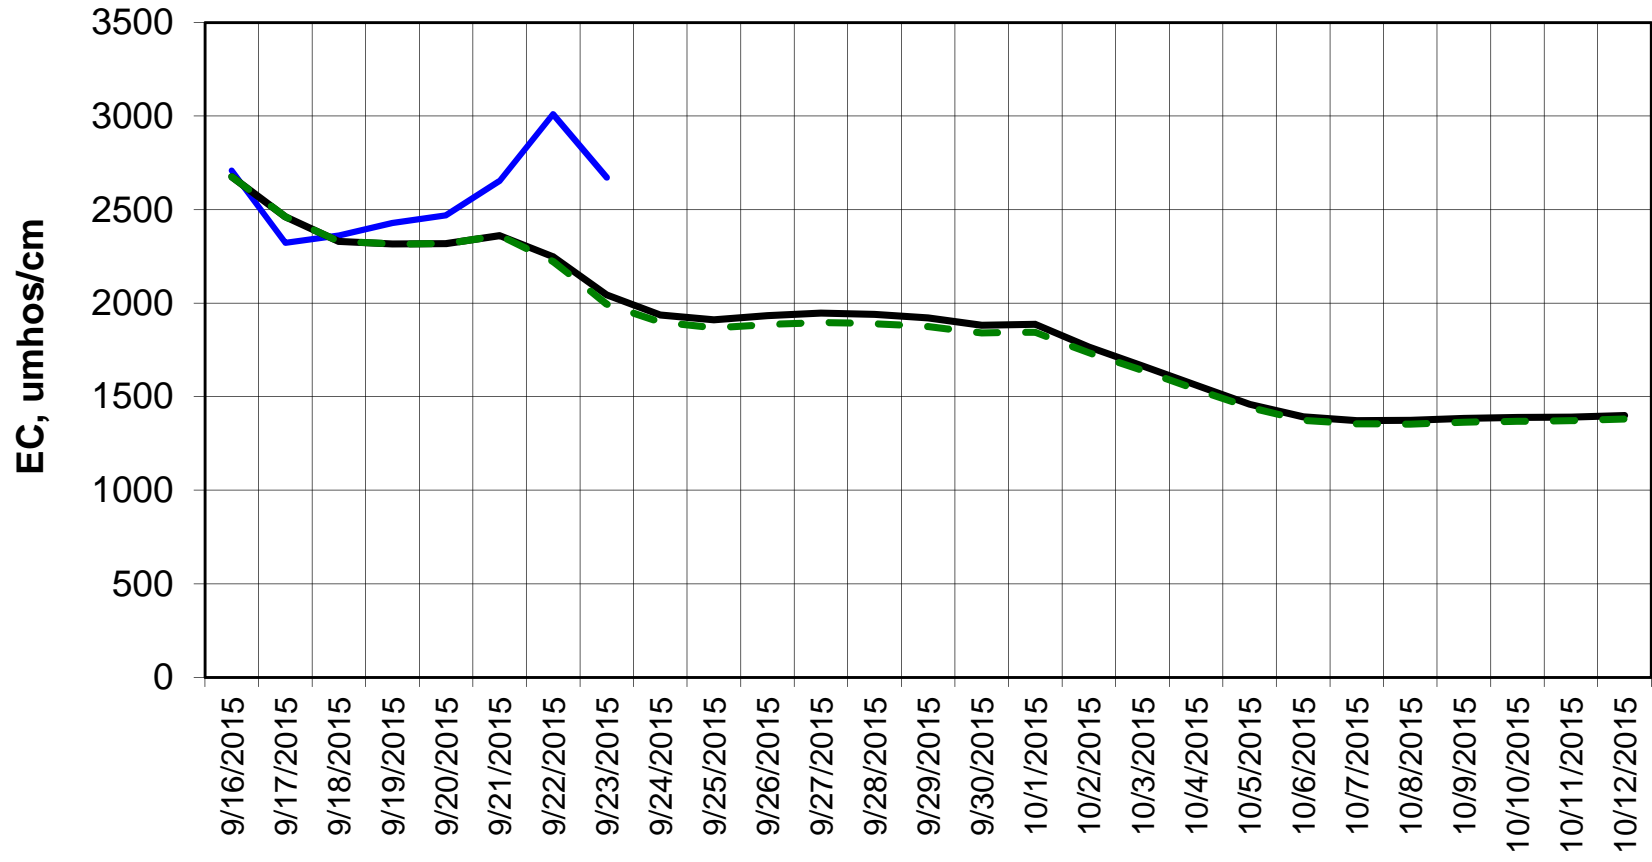

Forecast Period 9/22/2015 thru 10/12/2015

Adjusted Forecasted Daily EC @ Old River at Tracy Road

Forecast Period 9/22/2015 thru 10/12/2015

Forecasted Daily EC @ Jersey Point

Forecast Period 9/22/2015 thru 10/12/2015