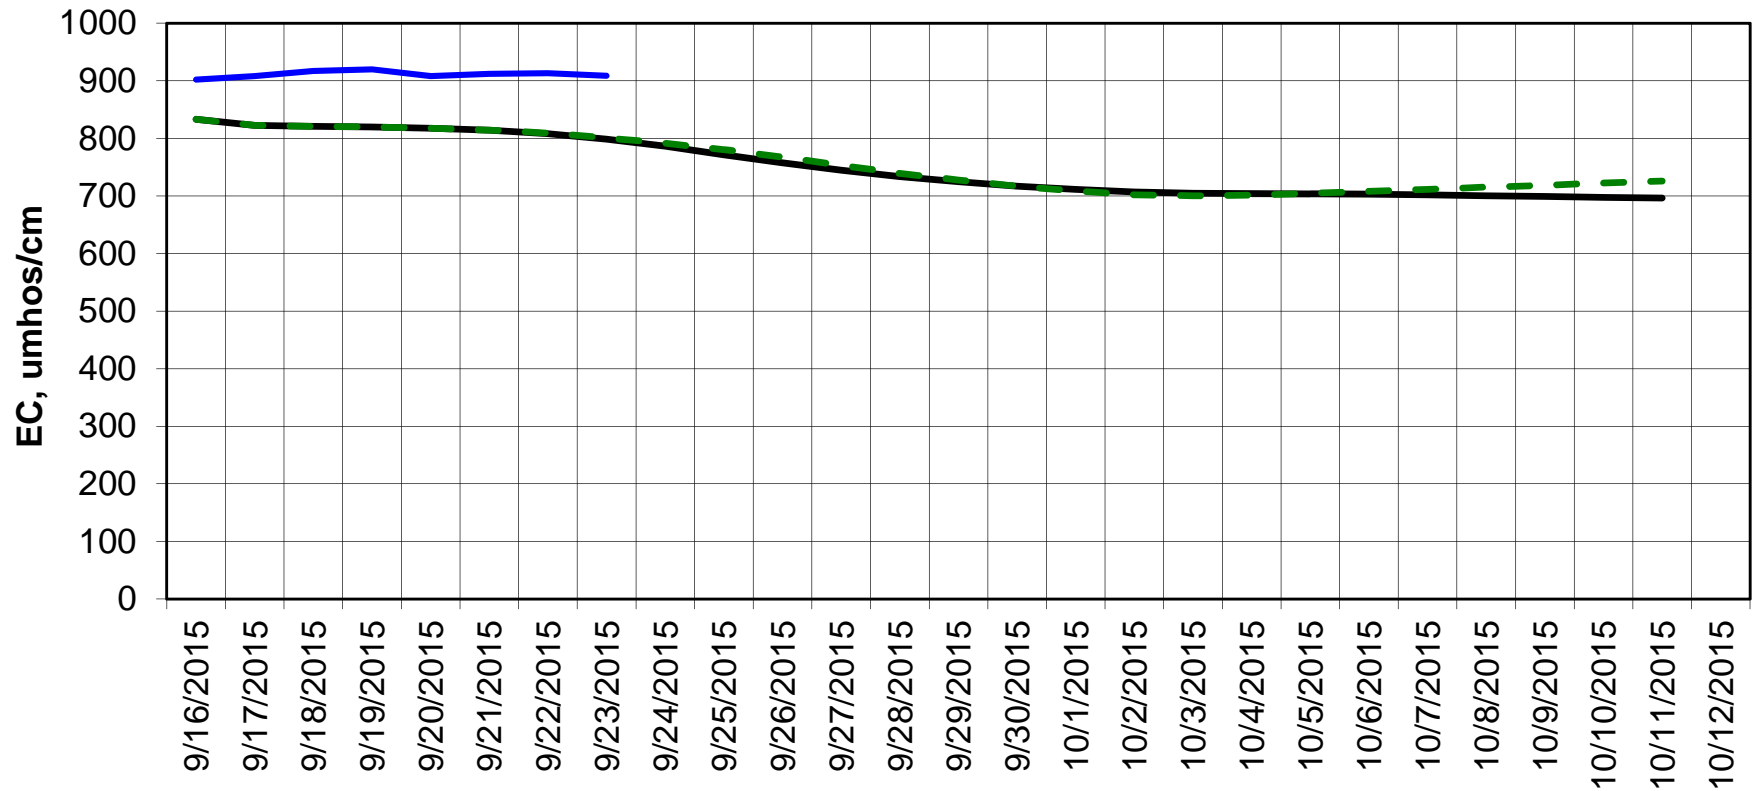

Forecasted Daily EC @ Holland Ct

Forecast Period 9/22/2015 thru 10/12/2015

Forecasted Daily EC @ Old River near Middle River

Forecast Period 9/22/2015 thru 10/12/2015

Forecasted Daily EC @ San Joaquin River at Brandt Bridge

Forecast Period 9/22/2015 thru 10/12/2015

Adjusted Forecasted Daily EC @ Old River at Tracy Road

Forecast Period 9/22/2015 thru 10/12/2015

Forecasted Daily EC @ Jersey Point

Forecast Period 9/22/2015 thru 10/12/2015

Forecasted Daily EC @ Bethel

Forecast Period 9/22/2015 thru 10/12/2015