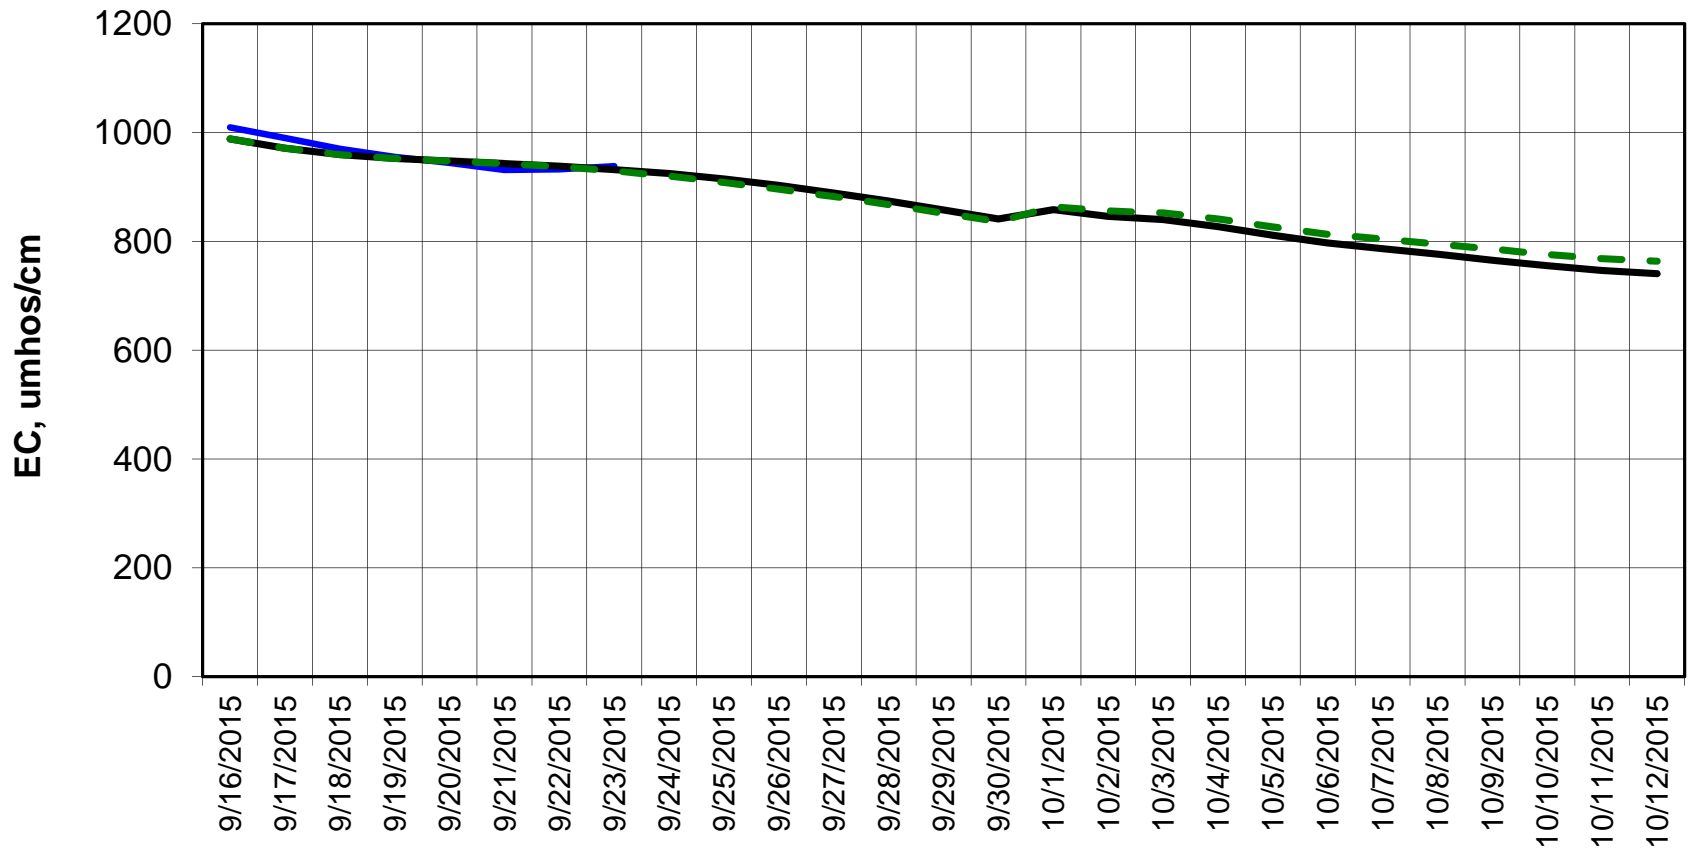

Forecast Period 9/22/2015 thru 10/12/2015

Adjusted Forecasted Daily EC @ Old River at Tracy Road

Forecast Period 9/22/2015 thru 10/12/2015

Forecasted Daily EC @ Jersey Point

Forecast Period 9/22/2015 thru 10/12/2015

Forecasted Daily EC @ Bethel

Forecast Period 9/22/2015 thru 10/12/2015