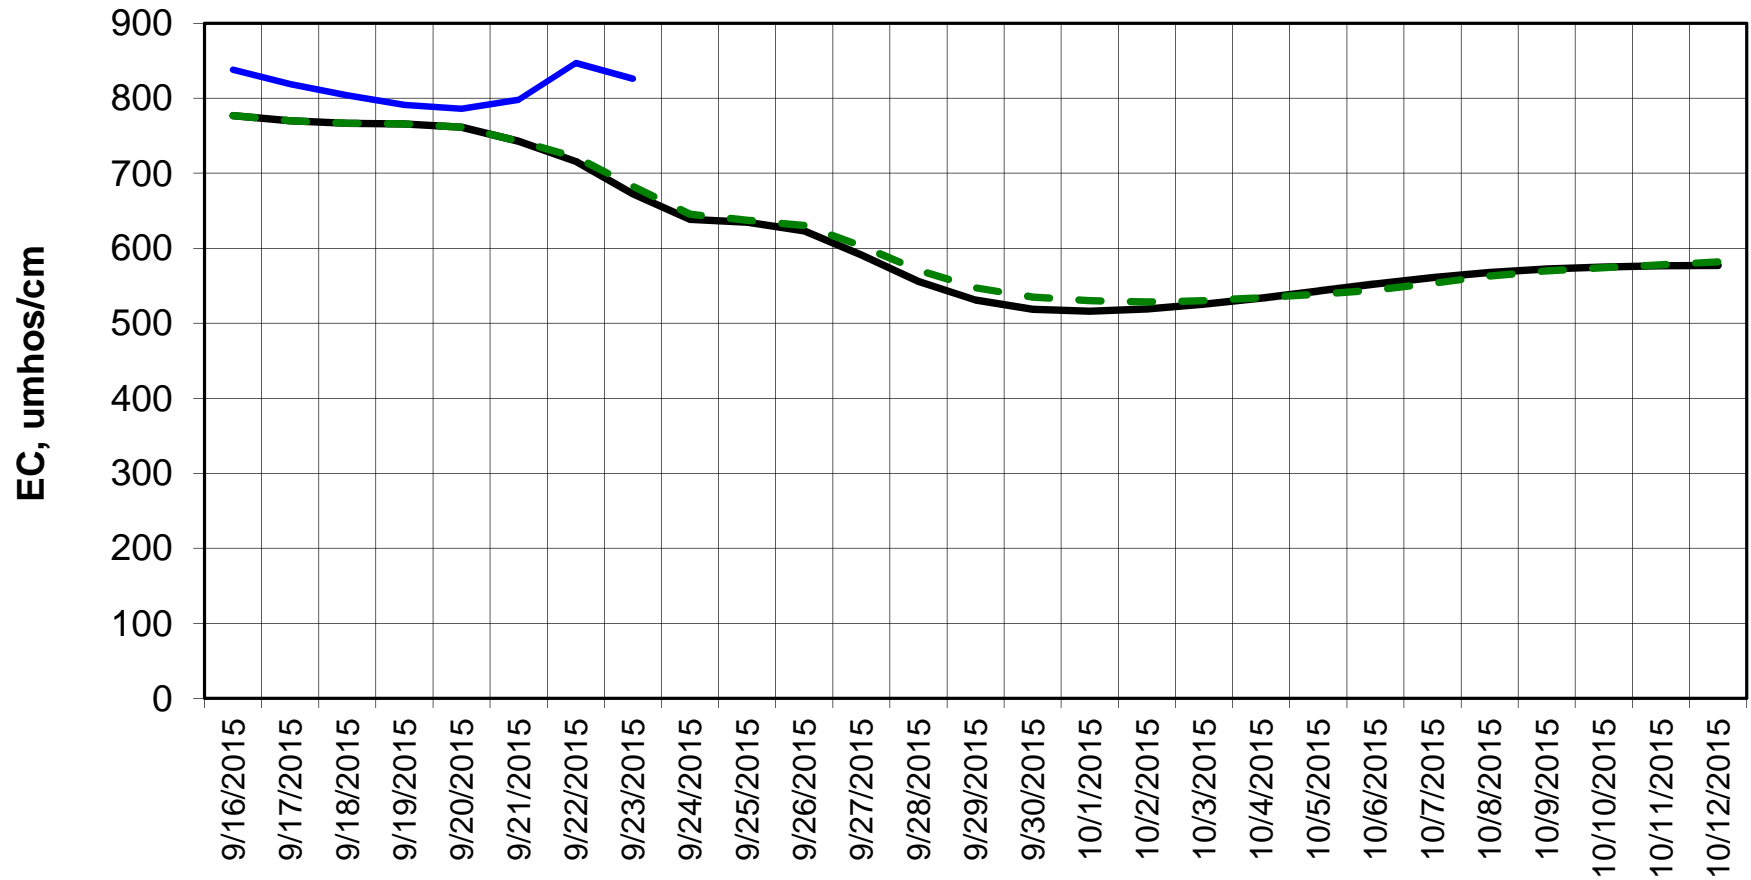

Forecasted Daily EC @ Holland Ct

Forecast Period 9/22/2015 thru 10/12/2015

Forecasted Daily EC @ Old River near Middle River

Forecast Period 9/22/2015 thru 10/12/2015

Forecasted Daily EC @ San Joaquin River at Brandt Bridge

Forecast Period 9/22/2015 thru 10/12/2015

Adjusted Forecasted Daily EC @ Old River at Tracy Road

Forecast Period 9/22/2015 thru 10/12/2015

Forecasted Daily EC @ Jersey Point

Forecast Period 9/22/2015 thru 10/12/2015

Forecasted Daily EC @ Bethel

Forecast Period 9/22/2015 thru 10/12/2015