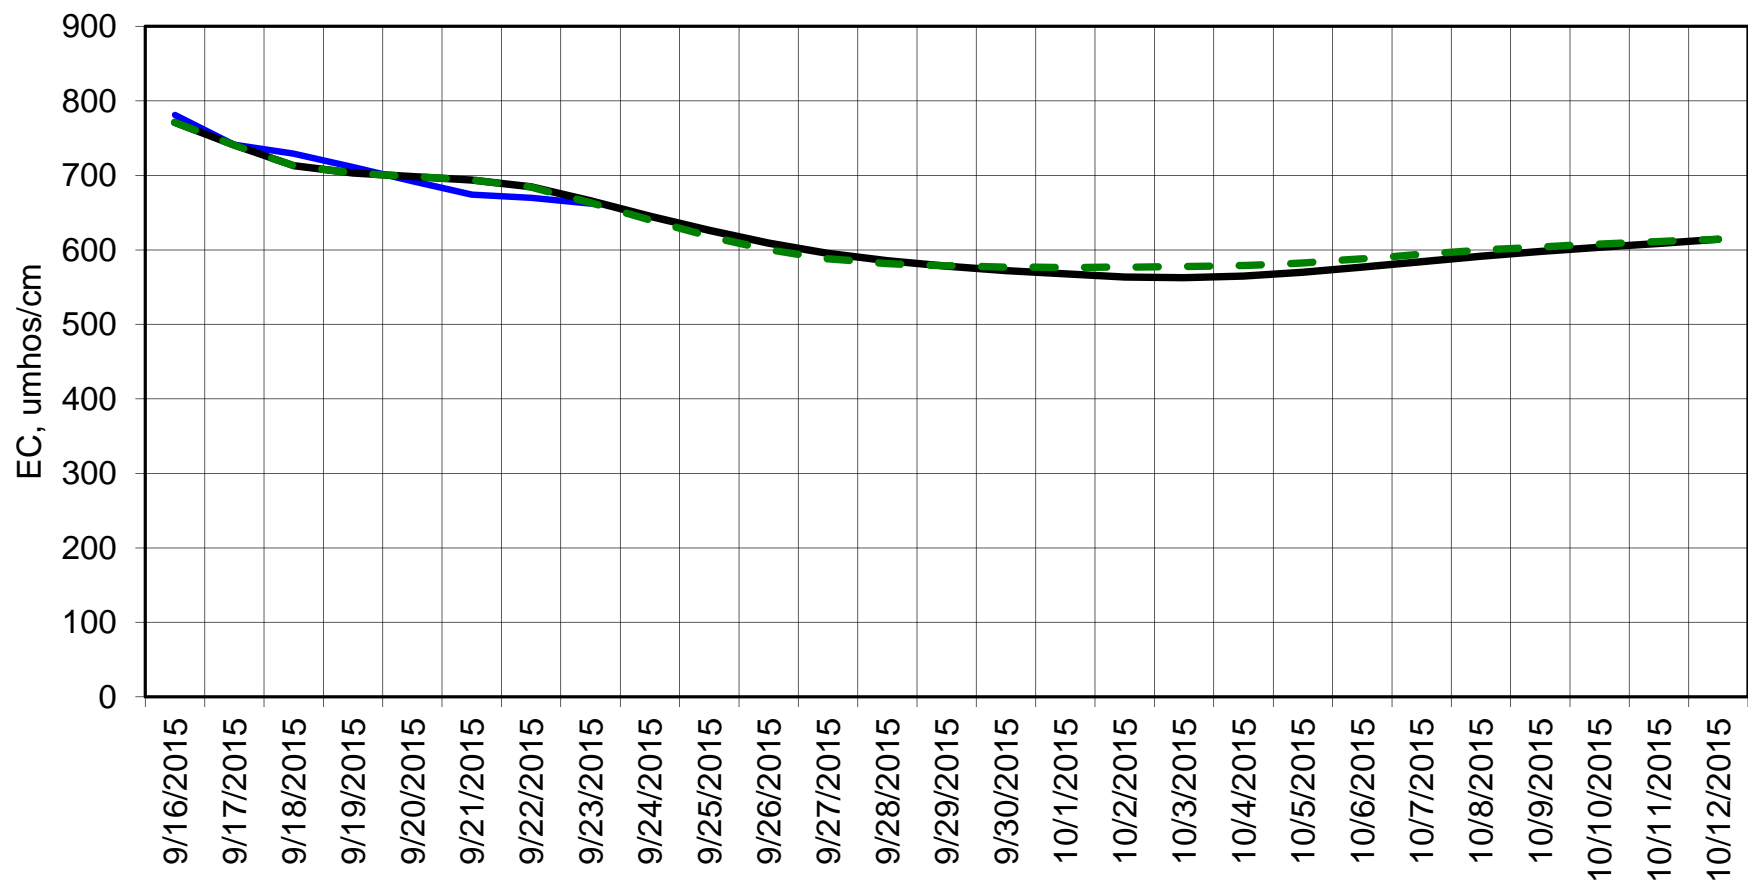

Forecasted Daily EC @ Holland Ct

Forecast Period 9/22/2015 thru 10/12/2015

Forecasted Daily EC @ Old River near Middle River

Forecast Period 9/22/2015 thru 10/12/2015

Forecasted Daily EC @ San Joaquin River at Brandt Bridge

Forecast Period 9/22/2015 thru 10/12/2015

Adjusted Forecasted Daily EC @ Old River at Tracy Road

Forecast Period 9/22/2015 thru 10/12/2015

Forecasted Daily EC @ Jersey Point

Forecast Period 9/22/2015 thru 10/12/2015

Forecasted Daily EC @ Bethel

Forecast Period 9/22/2015 thru 10/12/2015