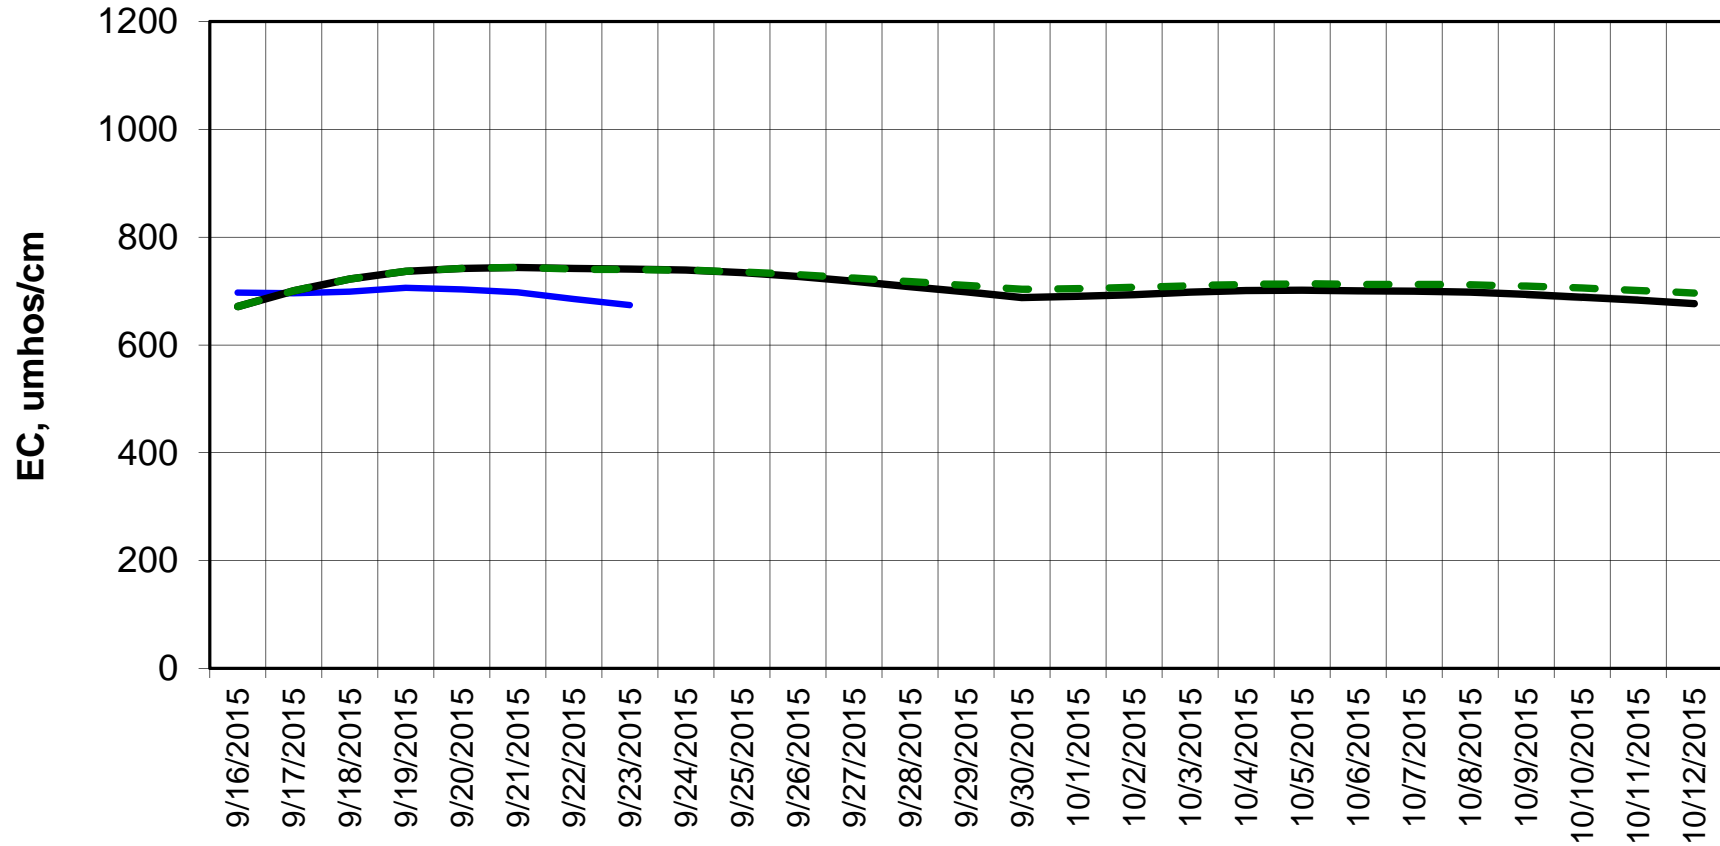

Forecasted Daily EC @ Holland Ct

Forecast Period 9/22/2015 thru 10/12/2015

Forecasted Daily EC @ Old River near Middle River

Forecast Period 9/22/2015 thru 10/12/2015

Forecasted Daily EC @ San Joaquin River at Brandt Bridge

Forecast Period 9/22/2015 thru 10/12/2015

Adjusted Forecasted Daily EC @ Old River at Tracy Road

Forecast Period 9/22/2015 thru 10/12/2015

Forecasted Daily EC @ Jersey Point

Forecast Period 9/22/2015 thru 10/12/2015

Forecasted Daily EC @ Bethel

Forecast Period 9/22/2015 thru 10/12/2015