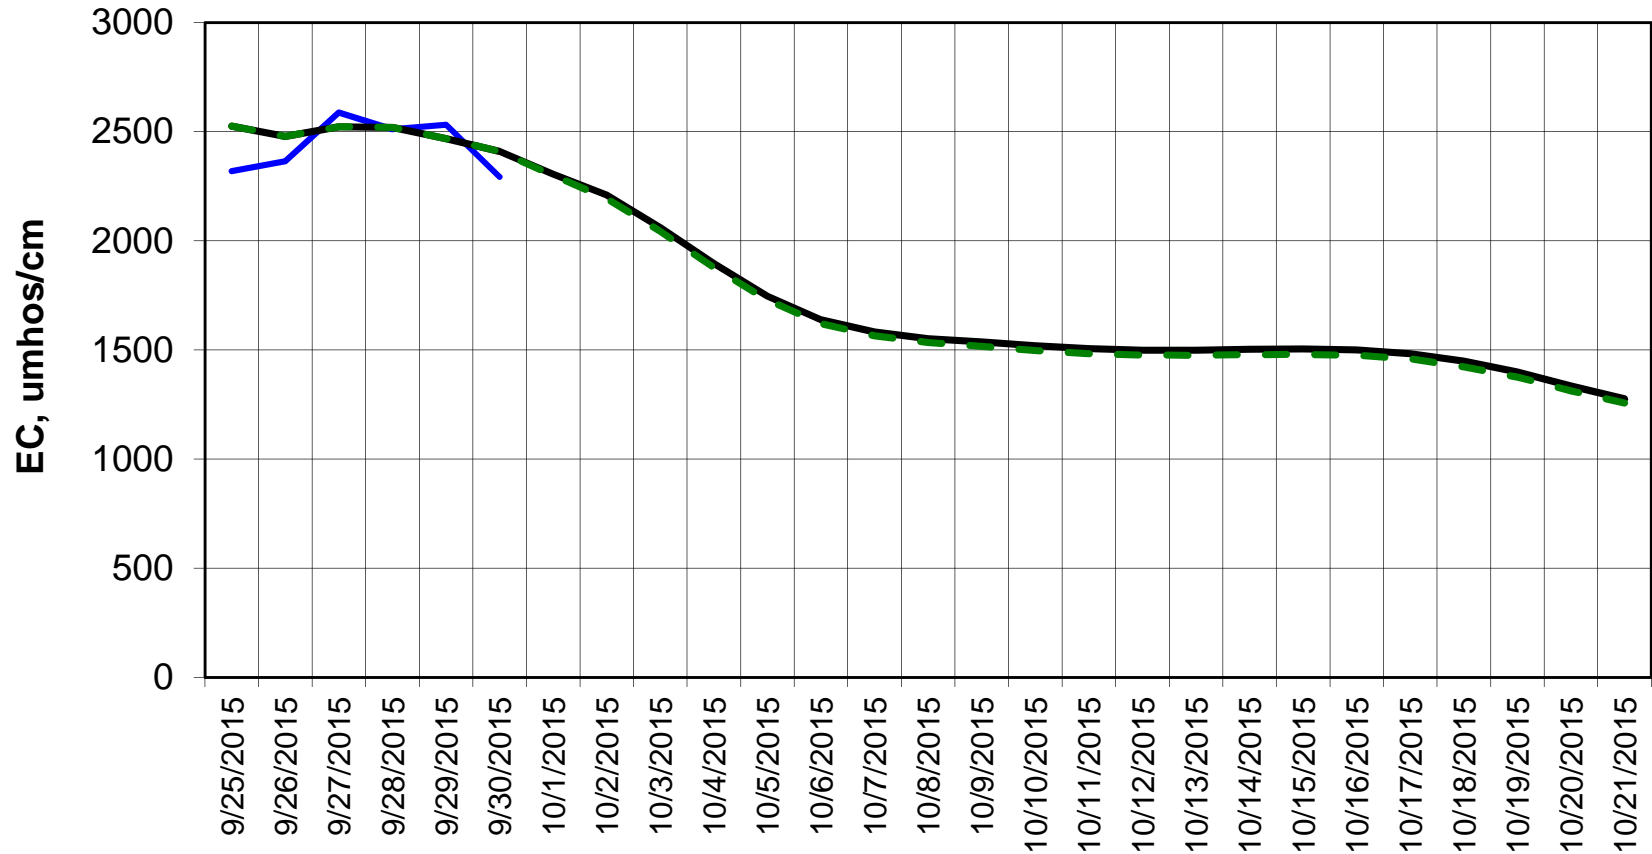

Forecast Period 10/1/2015 thru 10/21/2015

Adjusted Forecasted Daily EC @ Old River at Tracy Road

Forecast Period 10/1/2015 thru 10/21/2015

Forecasted Daily EC @ Jersey Point

Forecast Period 10/1/2015 thru 10/21/2015

Forecasted Daily EC @ Bethel

Forecast Period 10/1/2015 thru 10/21/2015