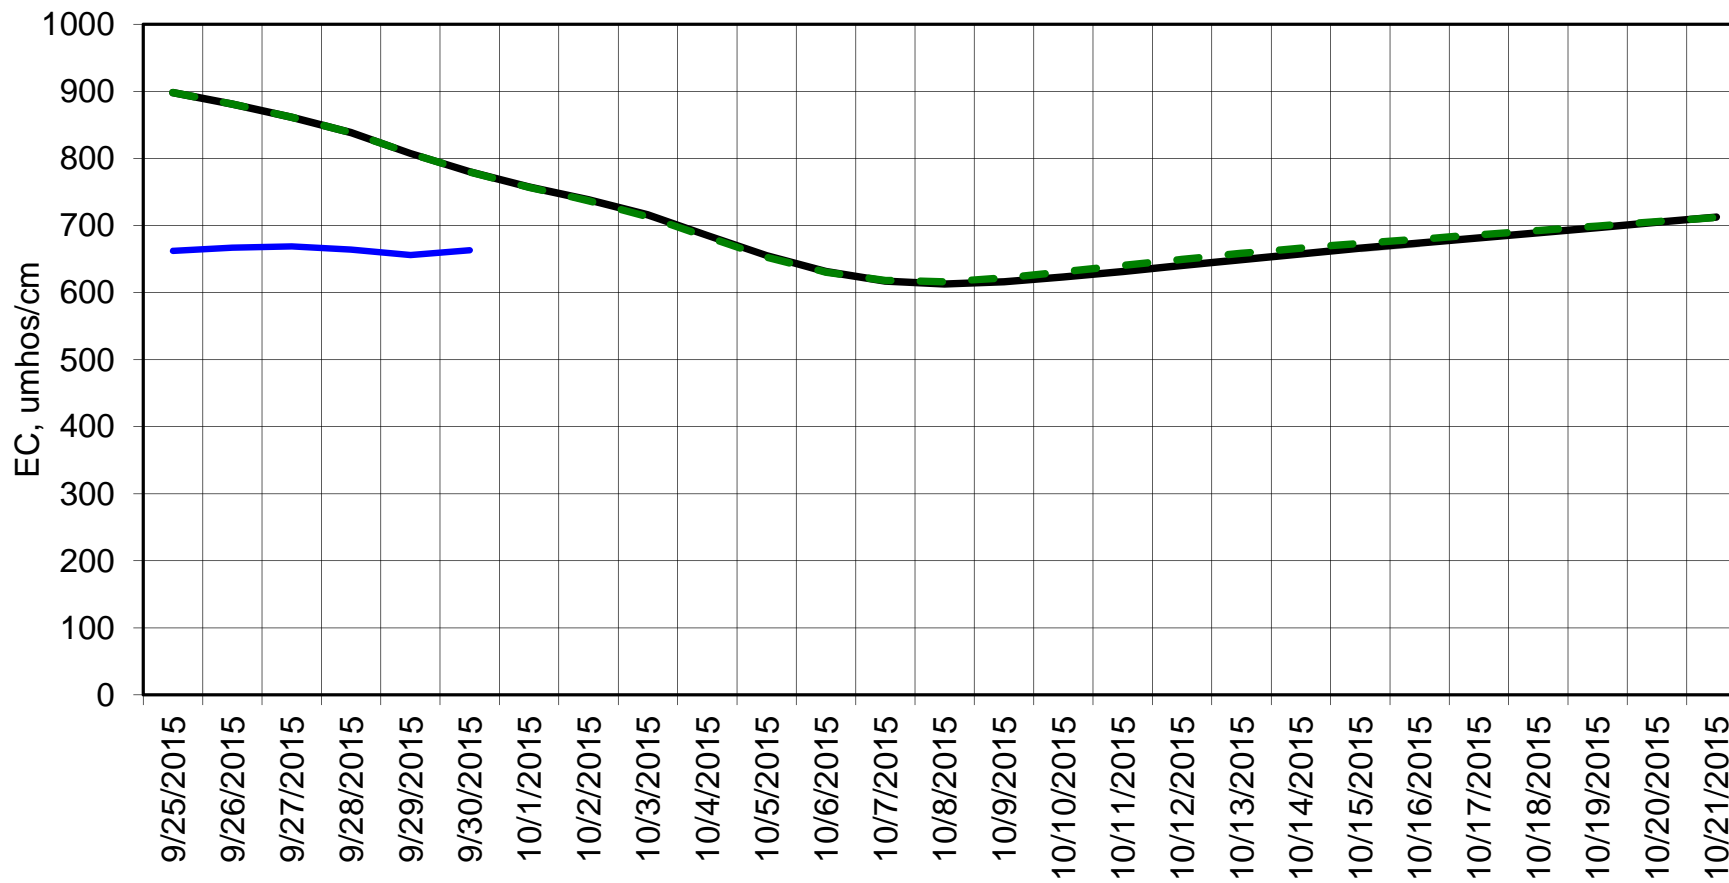

Forecasted Daily EC @ Holland Ct

Forecast Period 10/1/2015 thru 10/21/2015

Forecasted Daily EC @ Old River near Middle River

Forecast Period 10/1/2015 thru 10/21/2015

Forecasted Daily EC @ San Joaquin River at Brandt Bridge

Forecast Period 10/1/2015 thru 10/21/2015

Adjusted Forecasted Daily EC @ Old River at Tracy Road

Forecast Period 10/1/2015 thru 10/21/2015

Forecasted Daily EC @ Jersey Point

Forecast Period 10/1/2015 thru 10/21/2015

Forecasted Daily EC @ Bethel

Forecast Period 10/1/2015 thru 10/21/2015