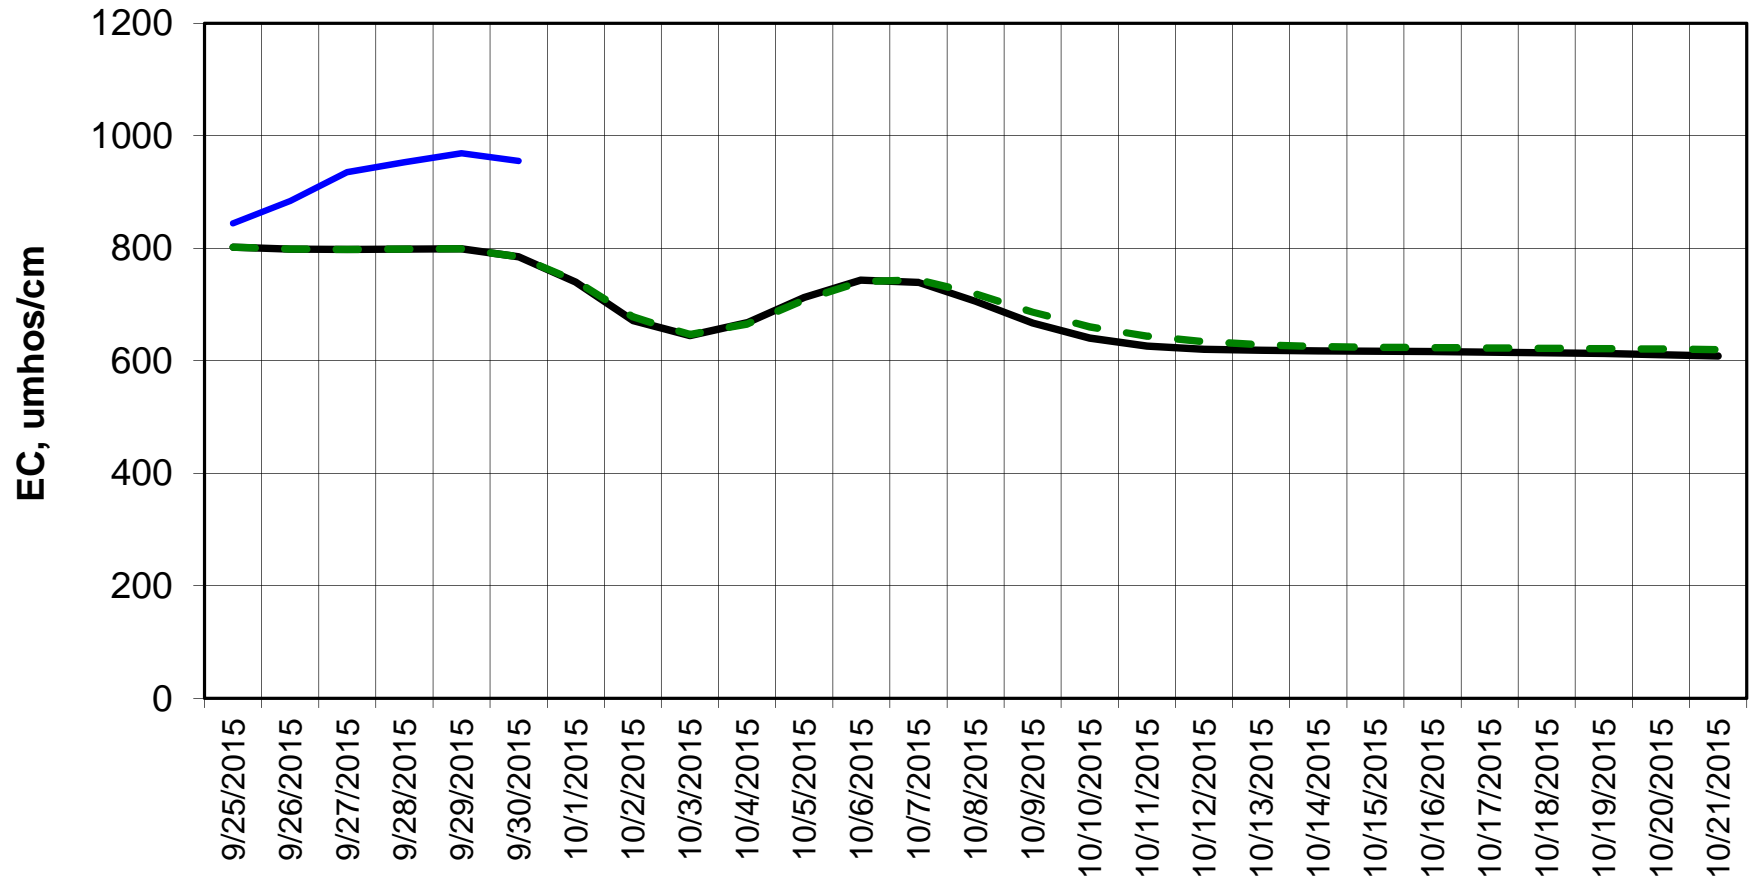

Forecasted Daily EC @ Holland Ct

Forecast Period 10/1/2015 thru 10/21/2015

Forecasted Daily EC @ Old River near Middle River

Forecast Period 10/1/2015 thru 10/21/2015

Forecasted Daily EC @ San Joaquin River at Brandt Bridge

Forecast Period 10/1/2015 thru 10/21/2015

Adjusted Forecasted Daily EC @ Old River at Tracy Road

Forecast Period 10/1/2015 thru 10/21/2015

Forecasted Daily EC @ Jersey Point

Forecast Period 10/1/2015 thru 10/21/2015

Forecasted Daily EC @ Bethel

Forecast Period 10/1/2015 thru 10/21/2015