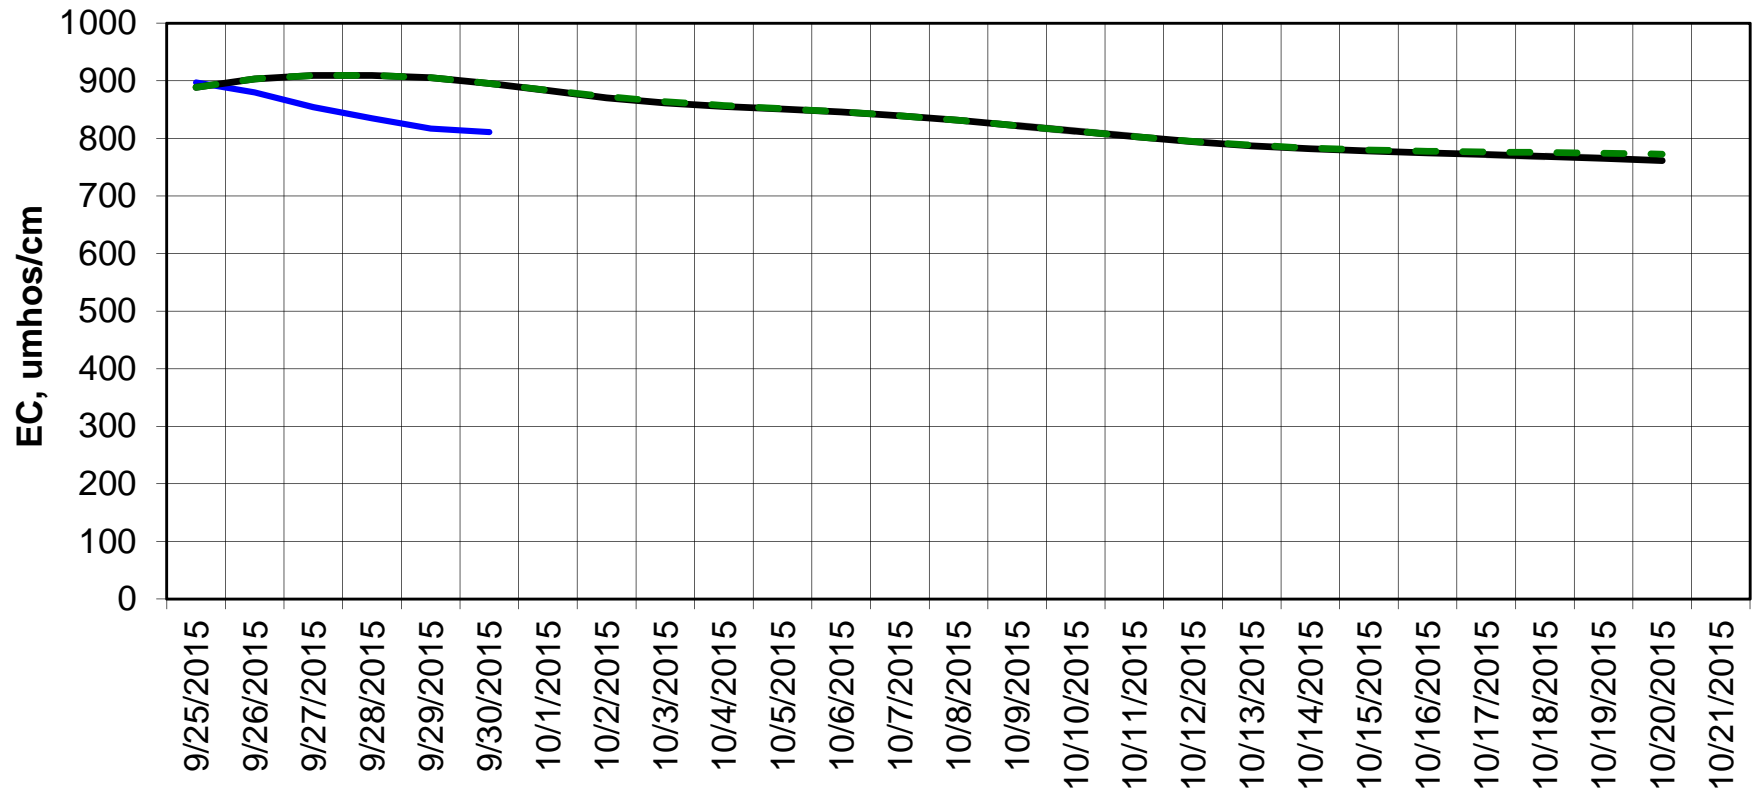

Forecasted Daily EC @ Holland Ct

Forecast Period 10/1/2015 thru 10/21/2015

Forecasted Daily EC @ Old River near Middle River

Forecast Period 10/1/2015 thru 10/21/2015

Forecasted Daily EC @ San Joaquin River at Brandt Bridge

Forecast Period 10/1/2015 thru 10/21/2015

Adjusted Forecasted Daily EC @ Old River at Tracy Road

Forecast Period 10/1/2015 thru 10/21/2015

Forecasted Daily EC @ Jersey Point

Forecast Period 10/1/2015 thru 10/21/2015

Forecasted Daily EC @ Bethel

Forecast Period 10/1/2015 thru 10/21/2015