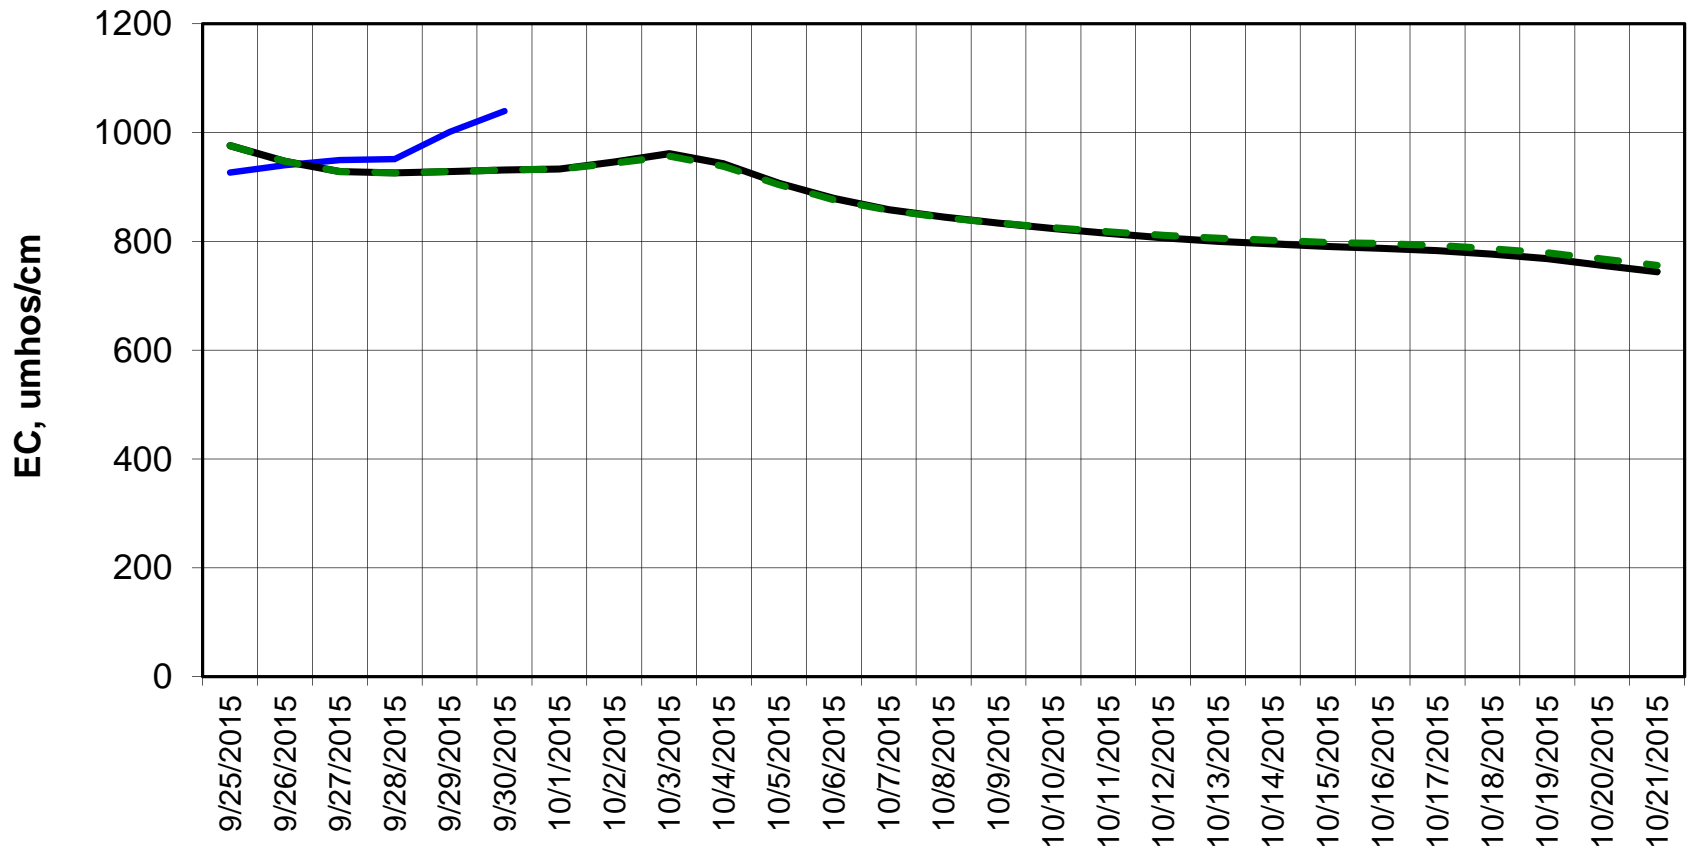

Forecast Period 10/1/2015 thru 10/21/2015

Adjusted Forecasted Daily EC @ Old River at Tracy Road

Forecast Period 10/1/2015 thru 10/21/2015

Forecasted Daily EC @ Jersey Point

Forecast Period 10/1/2015 thru 10/21/2015

Forecasted Daily EC @ Bethel

Forecast Period 10/1/2015 thru 10/21/2015