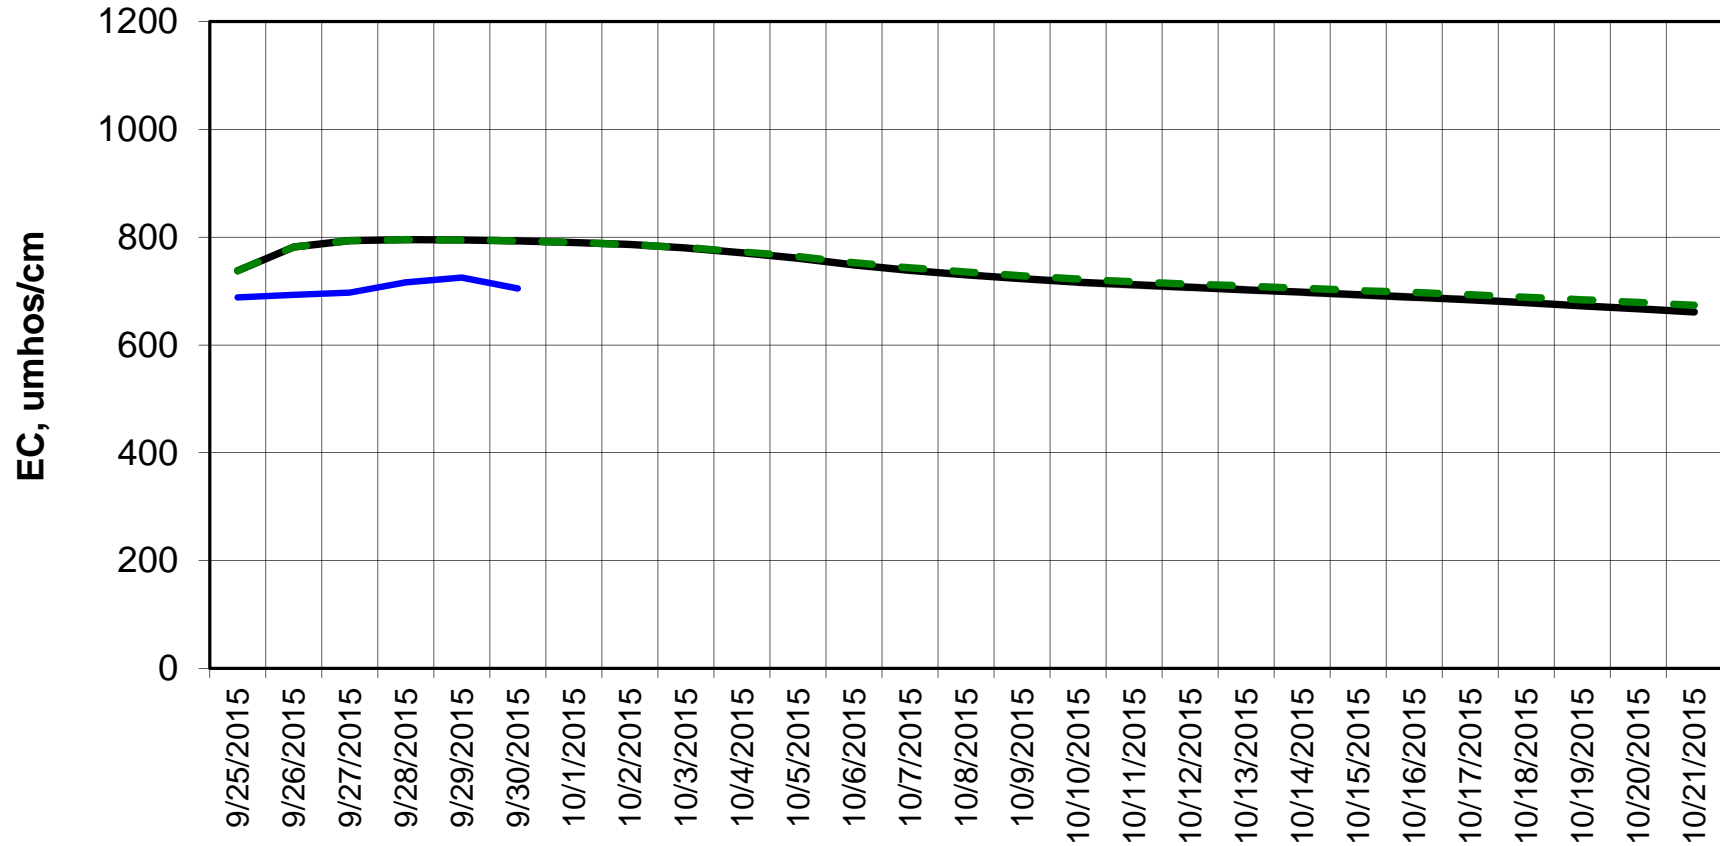

Forecasted Daily EC @ Holland Ct

Forecast Period 10/1/2015 thru 10/21/2015

Forecasted Daily EC @ Old River near Middle River

Forecast Period 10/1/2015 thru 10/21/2015

Forecasted Daily EC @ San Joaquin River at Brandt Bridge

Forecast Period 10/1/2015 thru 10/21/2015

Adjusted Forecasted Daily EC @ Old River at Tracy Road

Forecast Period 10/1/2015 thru 10/21/2015

Forecasted Daily EC @ Jersey Point

Forecast Period 10/1/2015 thru 10/21/2015

Forecasted Daily EC @ Bethel

Forecast Period 10/1/2015 thru 10/21/2015