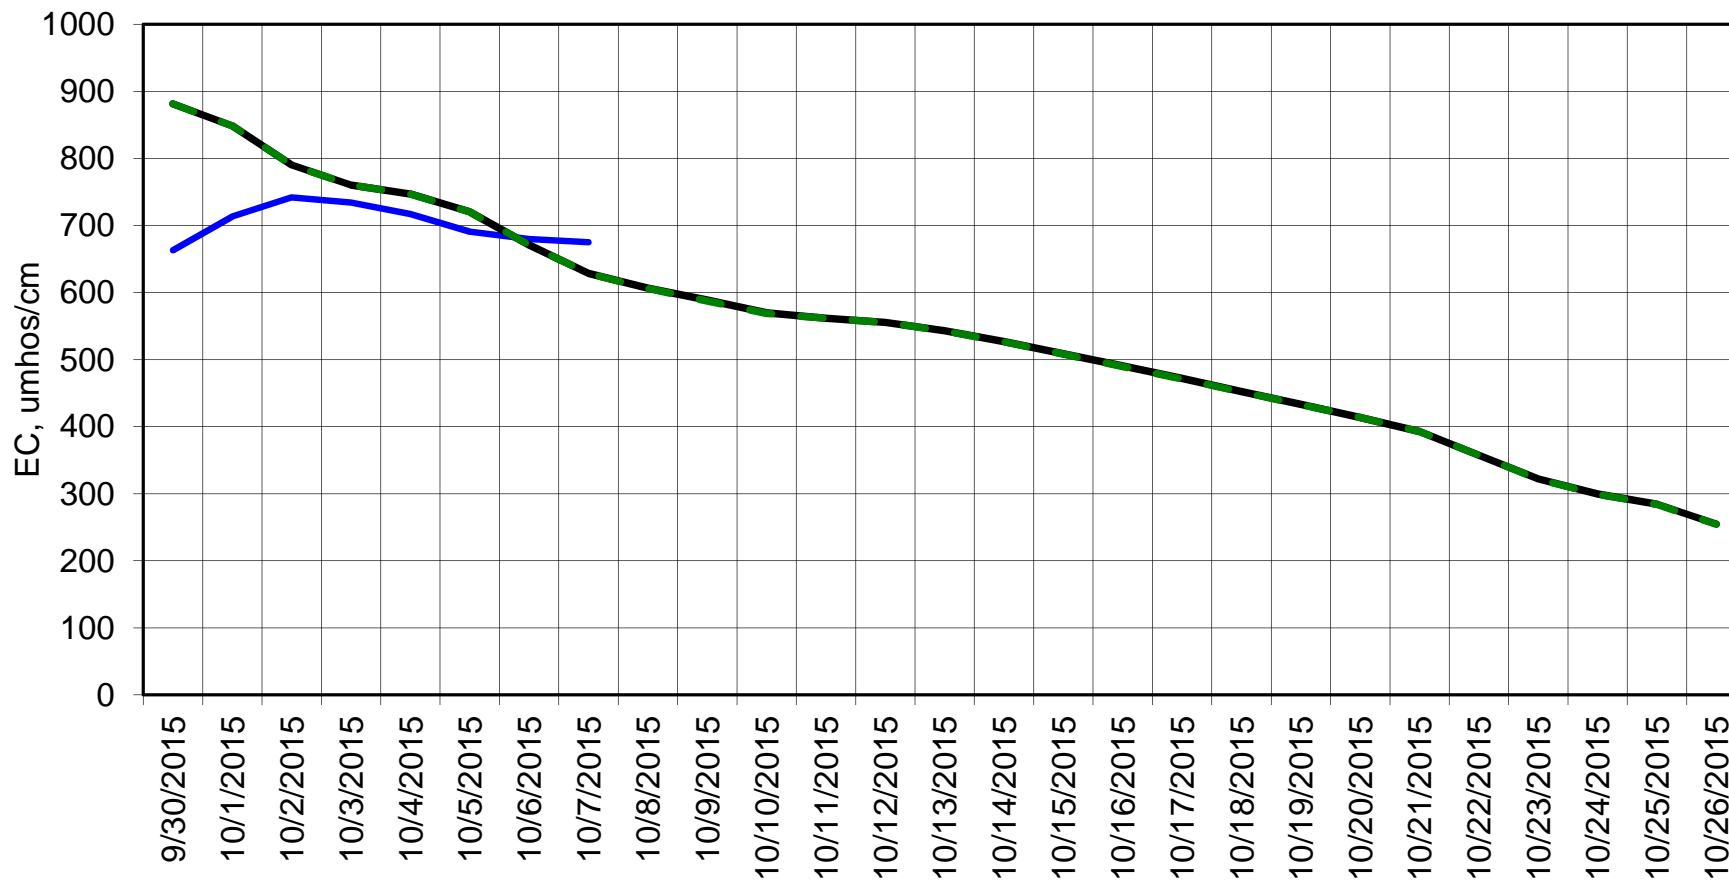

Forecasted Daily EC @ Holland Ct

Forecast Period 10/6/2015 thru 10/26/2015

Forecasted Daily EC @ Old River near Middle River

Forecast Period 10/6/2015 thru 10/26/2015

Forecasted Daily EC @ San Joaquin River at Brandt Bridge

Forecast Period 10/6/2015 thru 10/26/2015

Adjusted Forecasted Daily EC @ Old River at Tracy Road

Forecast Period 10/6/2015 thru 10/26/2015

Forecasted Daily EC @ Jersey Point

Forecast Period 10/6/2015 thru 10/26/2015

Forecasted Daily EC @ Bethel

Forecast Period 10/6/2015 thru 10/26/2015