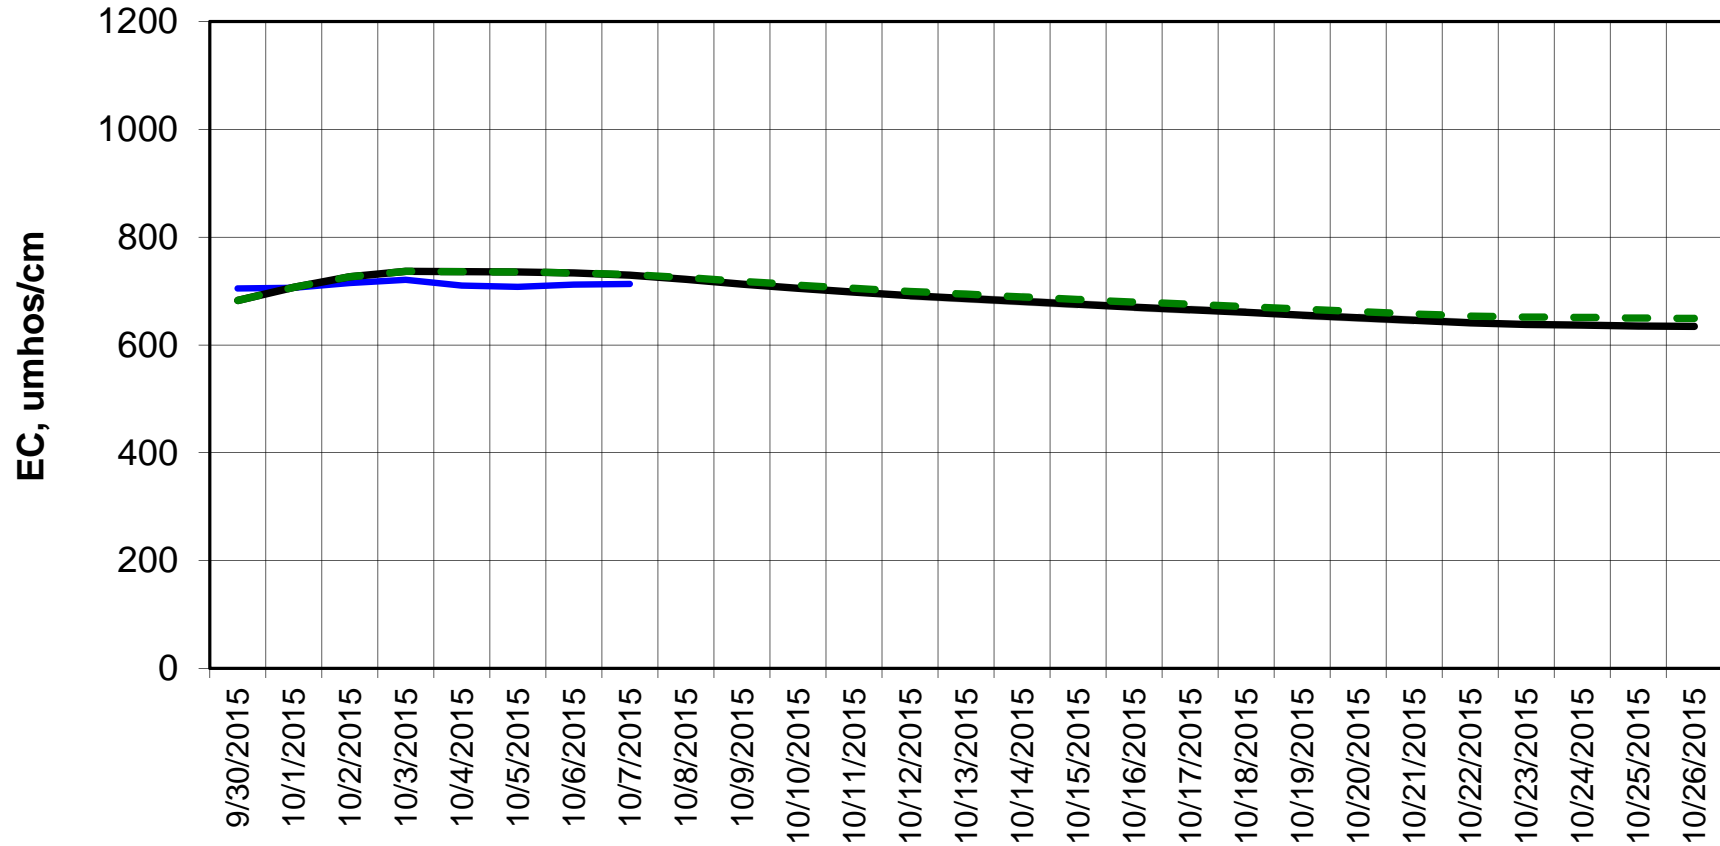

Forecasted Daily EC @ Holland Ct

Forecast Period 10/6/2015 thru 10/26/2015

Forecasted Daily EC @ Old River near Middle River

Forecast Period 10/6/2015 thru 10/26/2015

Forecasted Daily EC @ San Joaquin River at Brandt Bridge

Forecast Period 10/6/2015 thru 10/26/2015

Adjusted Forecasted Daily EC @ Old River at Tracy Road

Forecast Period 10/6/2015 thru 10/26/2015

Forecasted Daily EC @ Jersey Point

Forecast Period 10/6/2015 thru 10/26/2015

Forecasted Daily EC @ Bethel

Forecast Period 10/6/2015 thru 10/26/2015