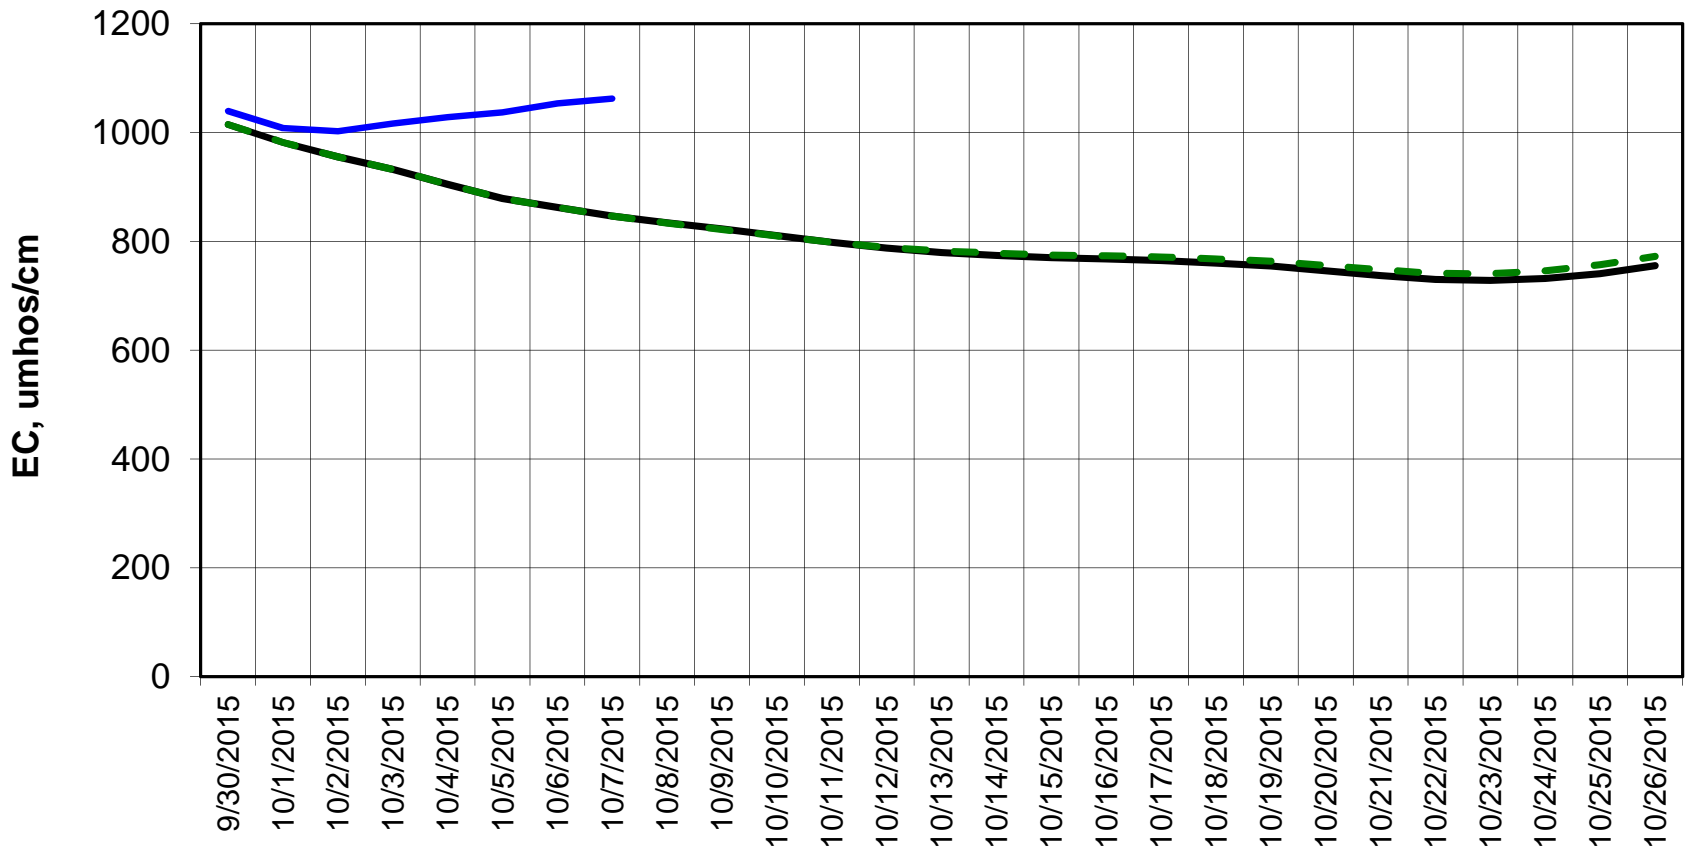

Forecast Period 10/6/2015 thru 10/26/2015

Adjusted Forecasted Daily EC @ Old River at Tracy Road

Forecast Period 10/6/2015 thru 10/26/2015

Forecasted Daily EC @ Jersey Point

Forecast Period 10/6/2015 thru 10/26/2015

Forecasted Daily EC @ Bethel

Forecast Period 10/6/2015 thru 10/26/2015