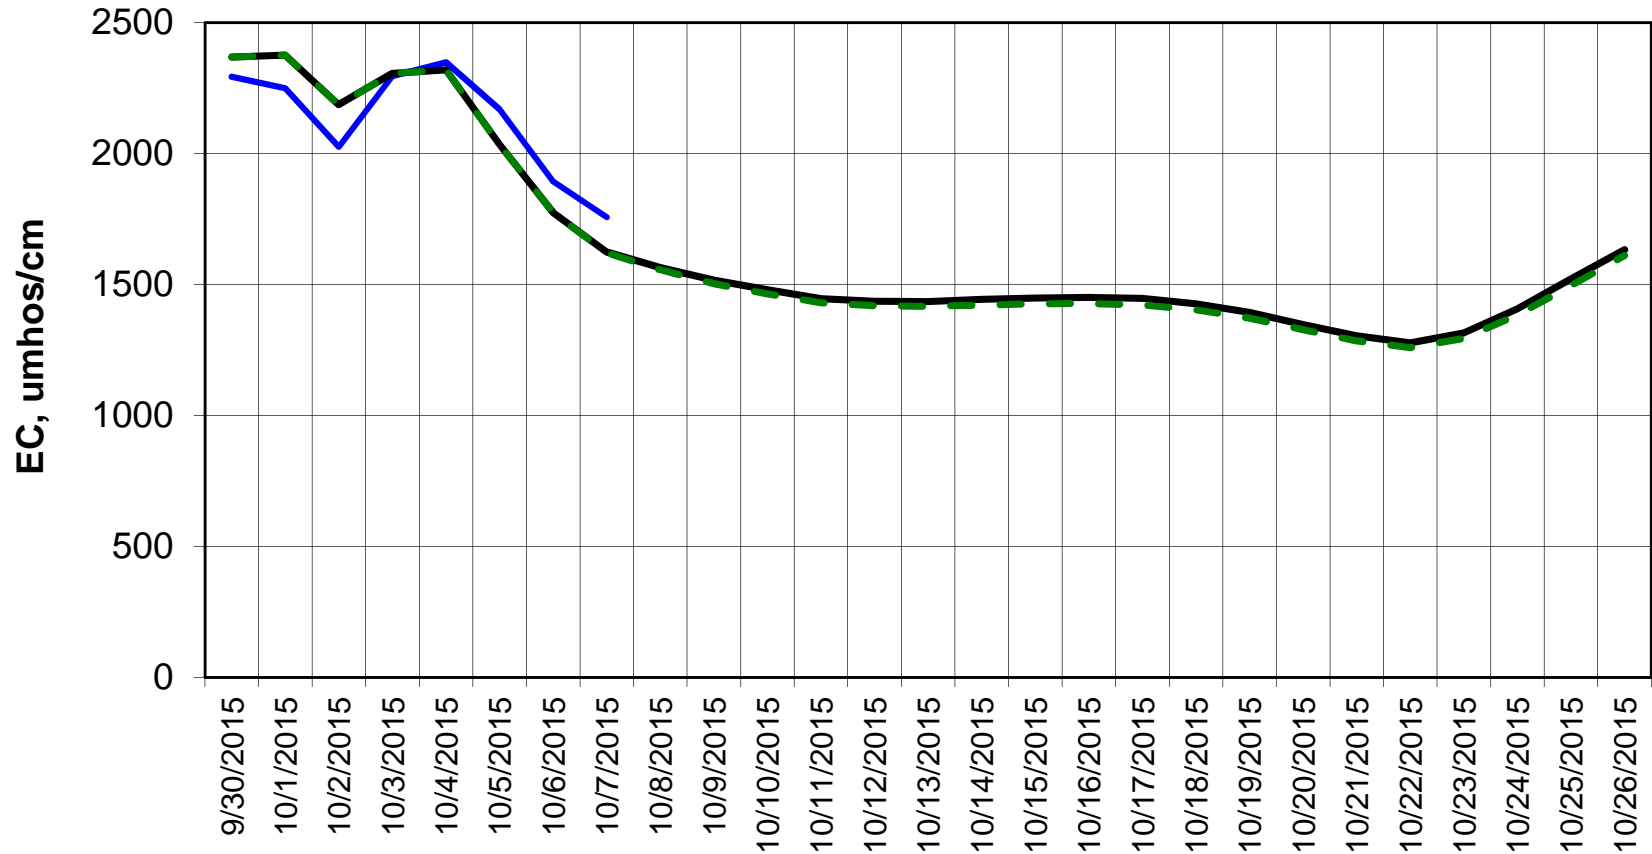

Forecast Period 10/6/2015 thru 10/26/2015

Adjusted Forecasted Daily EC @ Old River at Tracy Road

Forecast Period 10/6/2015 thru 10/26/2015

Forecasted Daily EC @ Jersey Point

Forecast Period 10/6/2015 thru 10/26/2015

Forecasted Daily EC @ Bethel

Forecast Period 10/6/2015 thru 10/26/2015