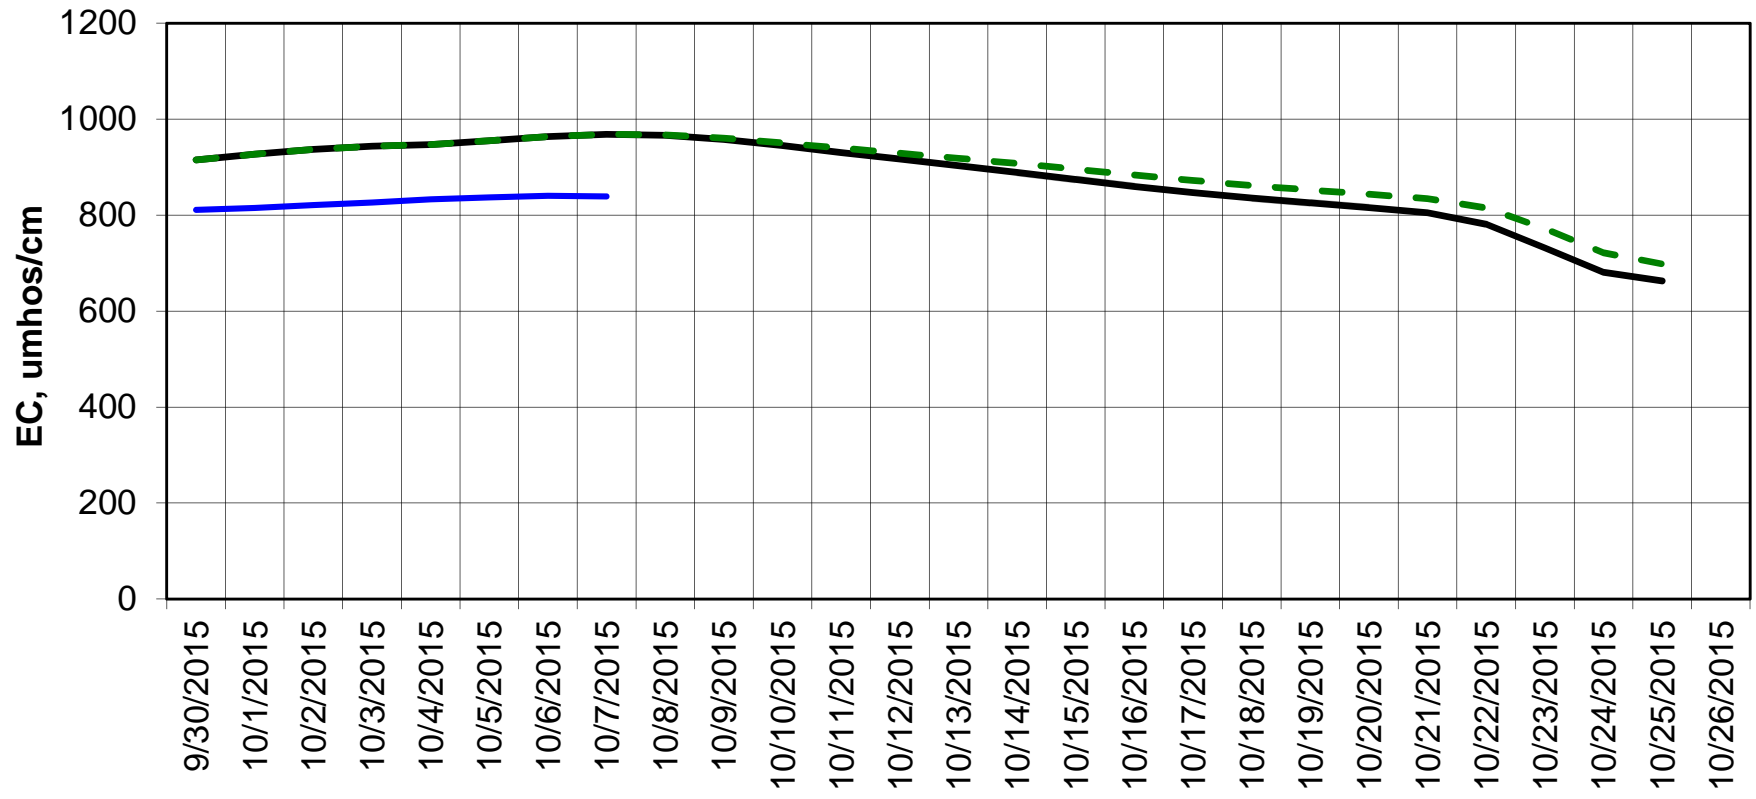

Forecasted Daily EC @ Holland Ct

Forecast Period 10/6/2015 thru 10/26/2015

Forecasted Daily EC @ Old River near Middle River

Forecast Period 10/6/2015 thru 10/26/2015

Forecasted Daily EC @ San Joaquin River at Brandt Bridge

Forecast Period 10/6/2015 thru 10/26/2015

Adjusted Forecasted Daily EC @ Old River at Tracy Road

Forecast Period 10/6/2015 thru 10/26/2015

Forecasted Daily EC @ Jersey Point

Forecast Period 10/6/2015 thru 10/26/2015

Forecasted Daily EC @ Bethel

Forecast Period 10/6/2015 thru 10/26/2015