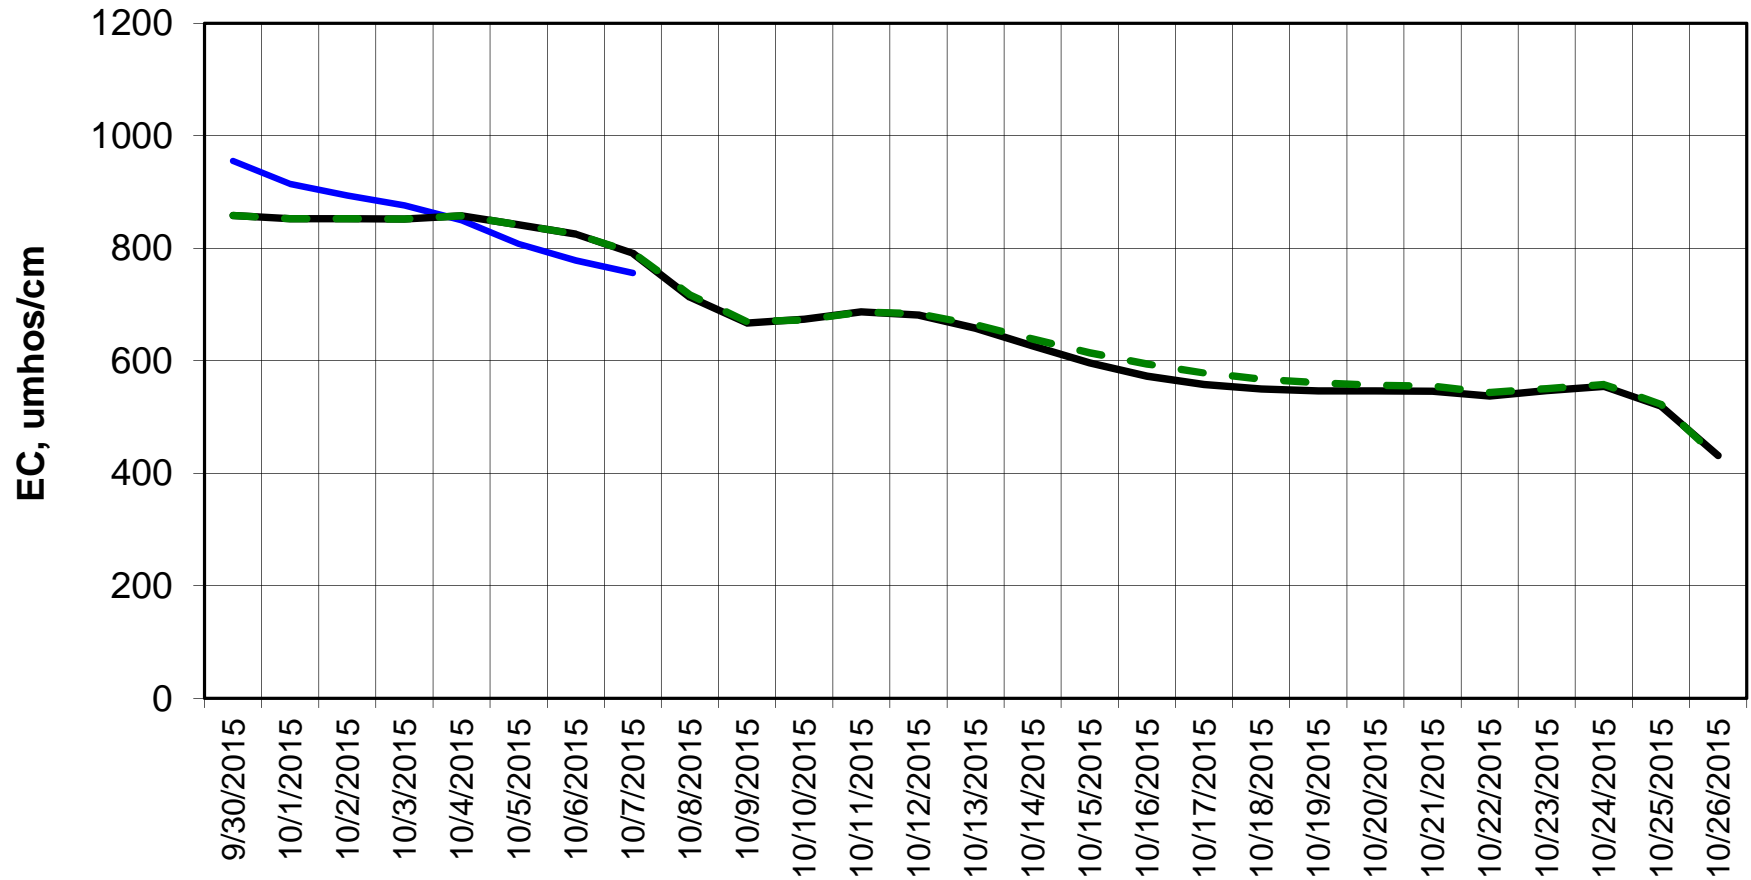

Forecasted Daily EC @ Holland Ct

Forecast Period 10/6/2015 thru 10/26/2015

Forecasted Daily EC @ Old River near Middle River

Forecast Period 10/6/2015 thru 10/26/2015

Forecasted Daily EC @ San Joaquin River at Brandt Bridge

Forecast Period 10/6/2015 thru 10/26/2015

Adjusted Forecasted Daily EC @ Old River at Tracy Road

Forecast Period 10/6/2015 thru 10/26/2015

Forecasted Daily EC @ Jersey Point

Forecast Period 10/6/2015 thru 10/26/2015

Forecasted Daily EC @ Bethel

Forecast Period 10/6/2015 thru 10/26/2015