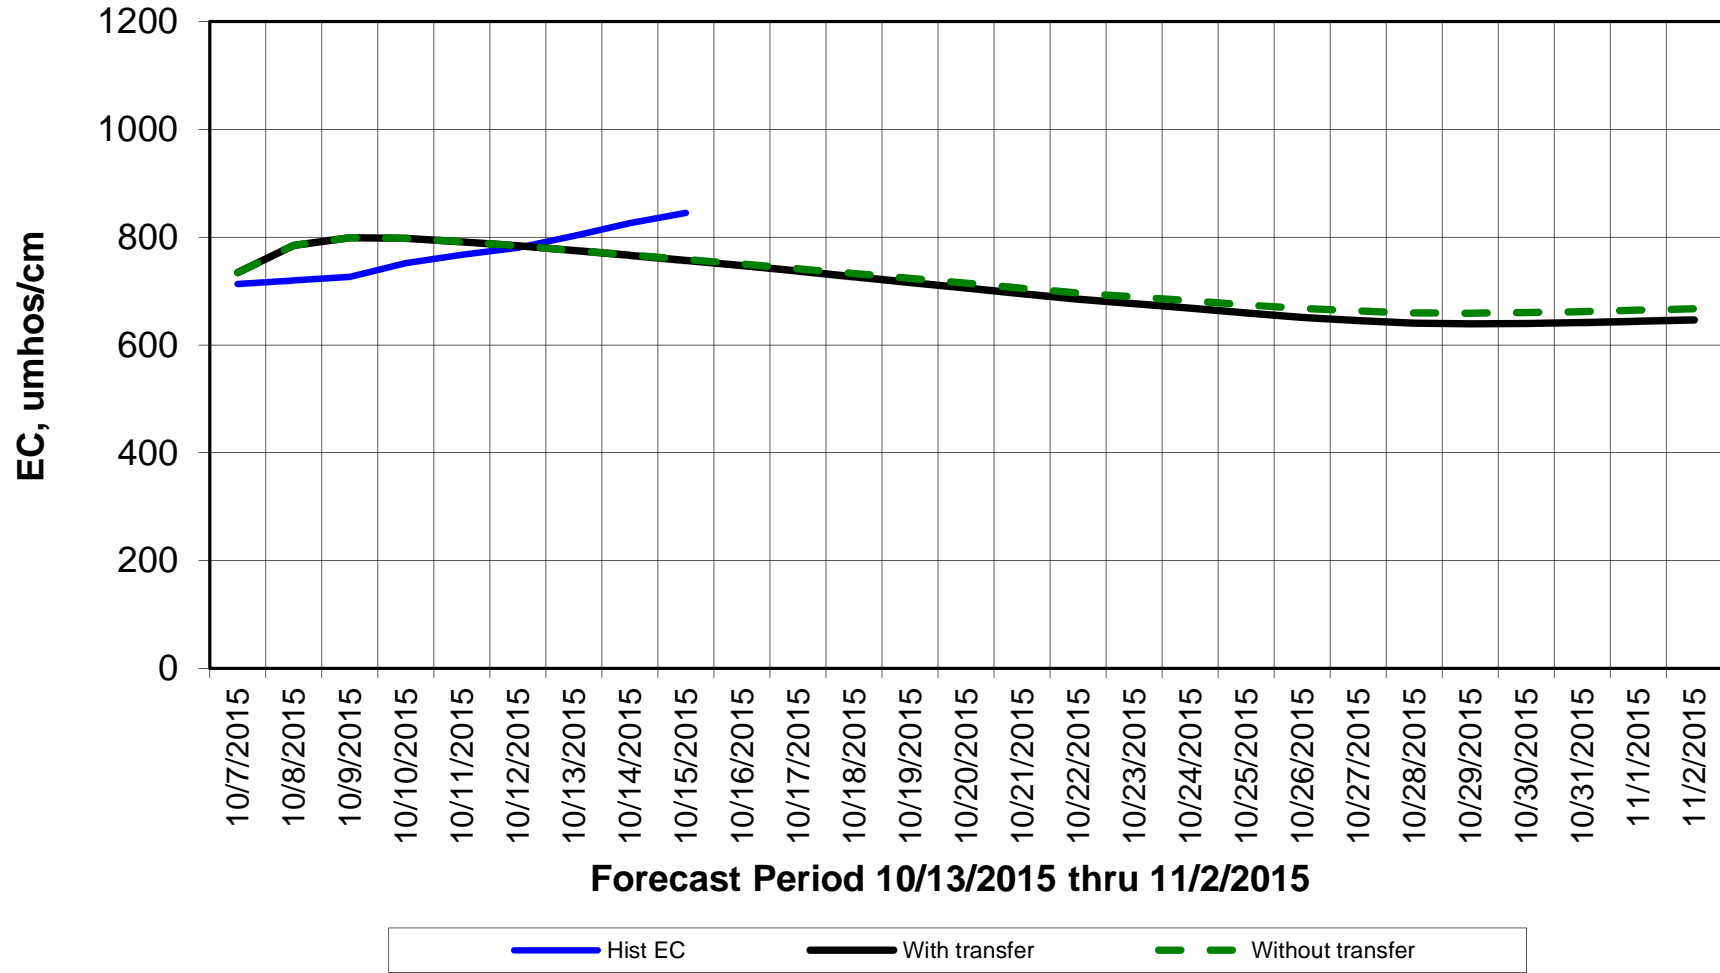

Forecasted Daily EC @ Holland Ct

Forecasted Daily EC @ Old River near Middle River

Forecast Period 10/13/2015 thru 11/2/2015

Forecasted Daily EC @ San Joaquin River at Brandt Bridge

Forecast Period 10/13/2015 thru 11/2/2015

Adjusted Forecasted Daily EC @ Old River at Tracy Road

— Hist EC — With transfer - - - Without transfer

Forecasted Daily EC @ Jersey Point

Forecast Period 10/13/2015 thru 11/2/2015

Forecasted Daily EC @ Bethel