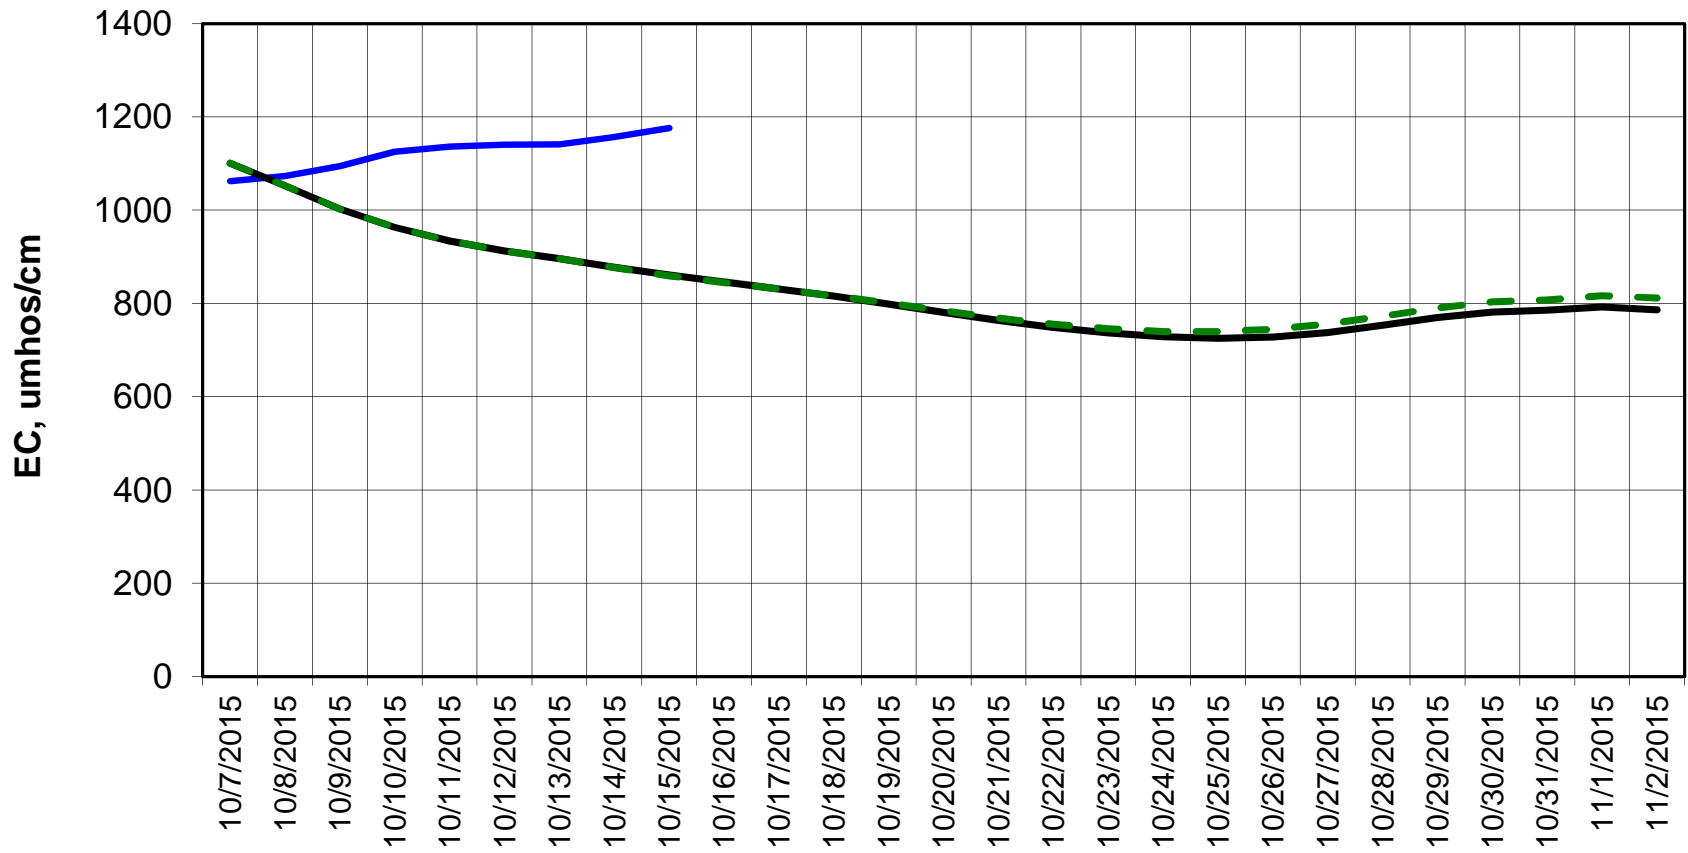

Adjusted Forecasted Daily EC @ Old River at Tracy Road

— Hist EC — With transfer - - - Without transfer

Forecasted Daily EC @ Jersey Point

Forecast Period 10/13/2015 thru 11/2/2015

Forecasted Daily EC @ Bethel

Forecast Period 10/13/2015 thru 11/2/2015