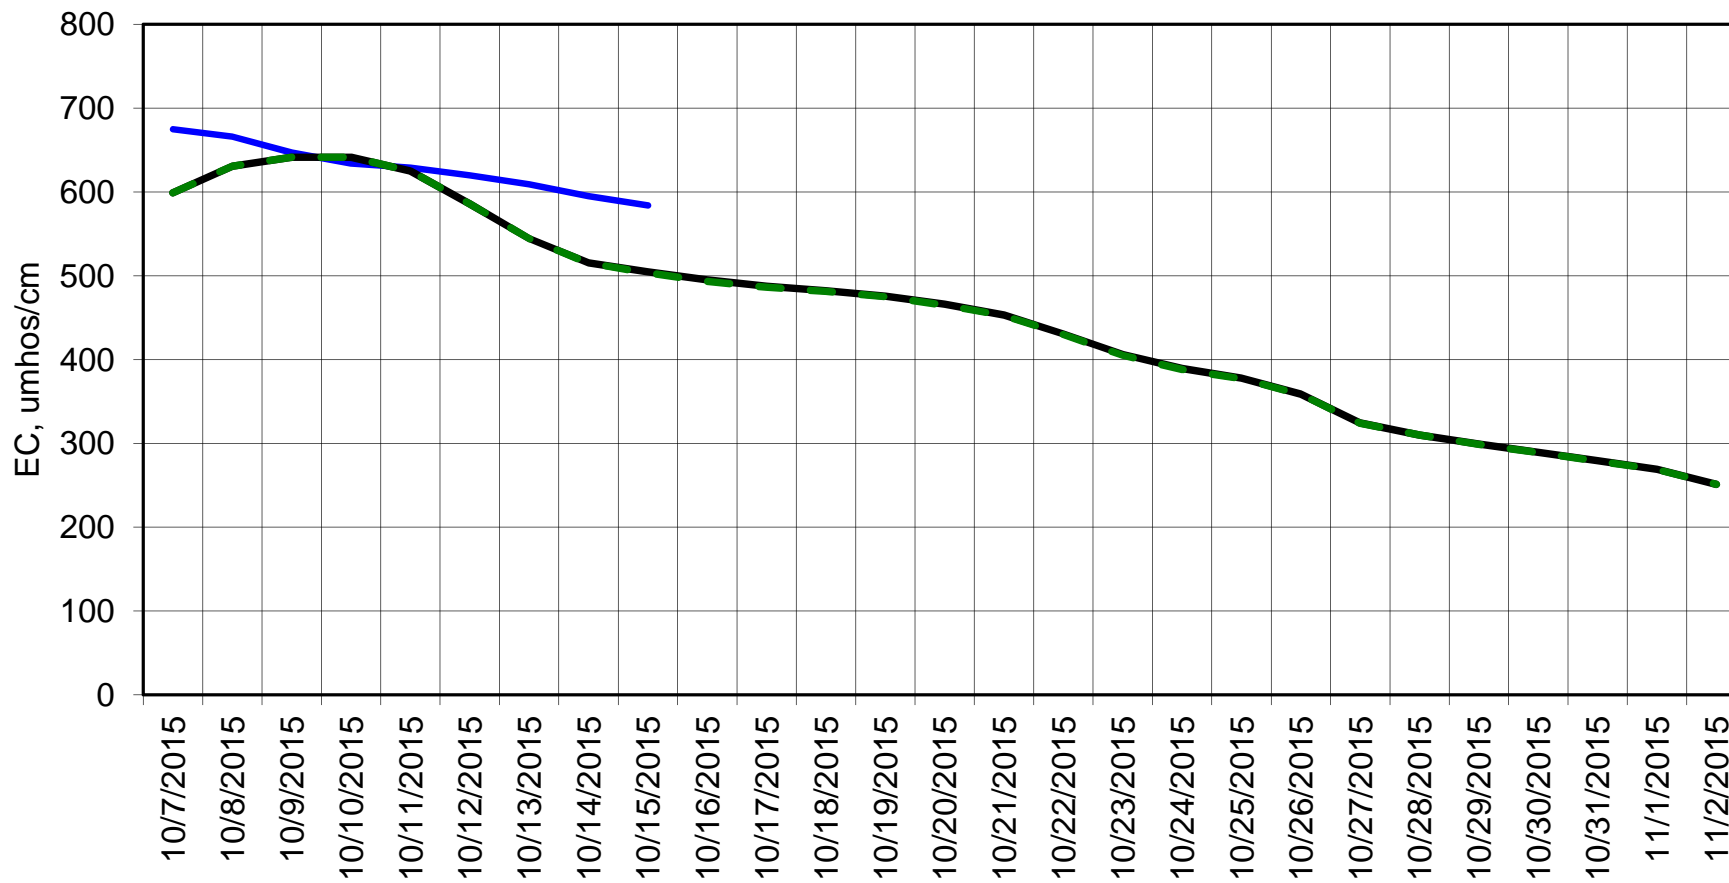

Forecasted Daily EC @ Holland Ct

Forecasted Daily EC @ Old River near Middle River

Forecast Period 10/13/2015 thru 11/2/2015

Forecasted Daily EC @ San Joaquin River at Brandt Bridge

Forecast Period 10/13/2015 thru 11/2/2015

Adjusted Forecasted Daily EC @ Old River at Tracy Road

— Hist EC — With transfer - - - Without transfer

Forecasted Daily EC @ Jersey Point

Forecast Period 10/13/2015 thru 11/2/2015

Forecasted Daily EC @ Bethel

Forecast Period 10/13/2015 thru 11/2/2015