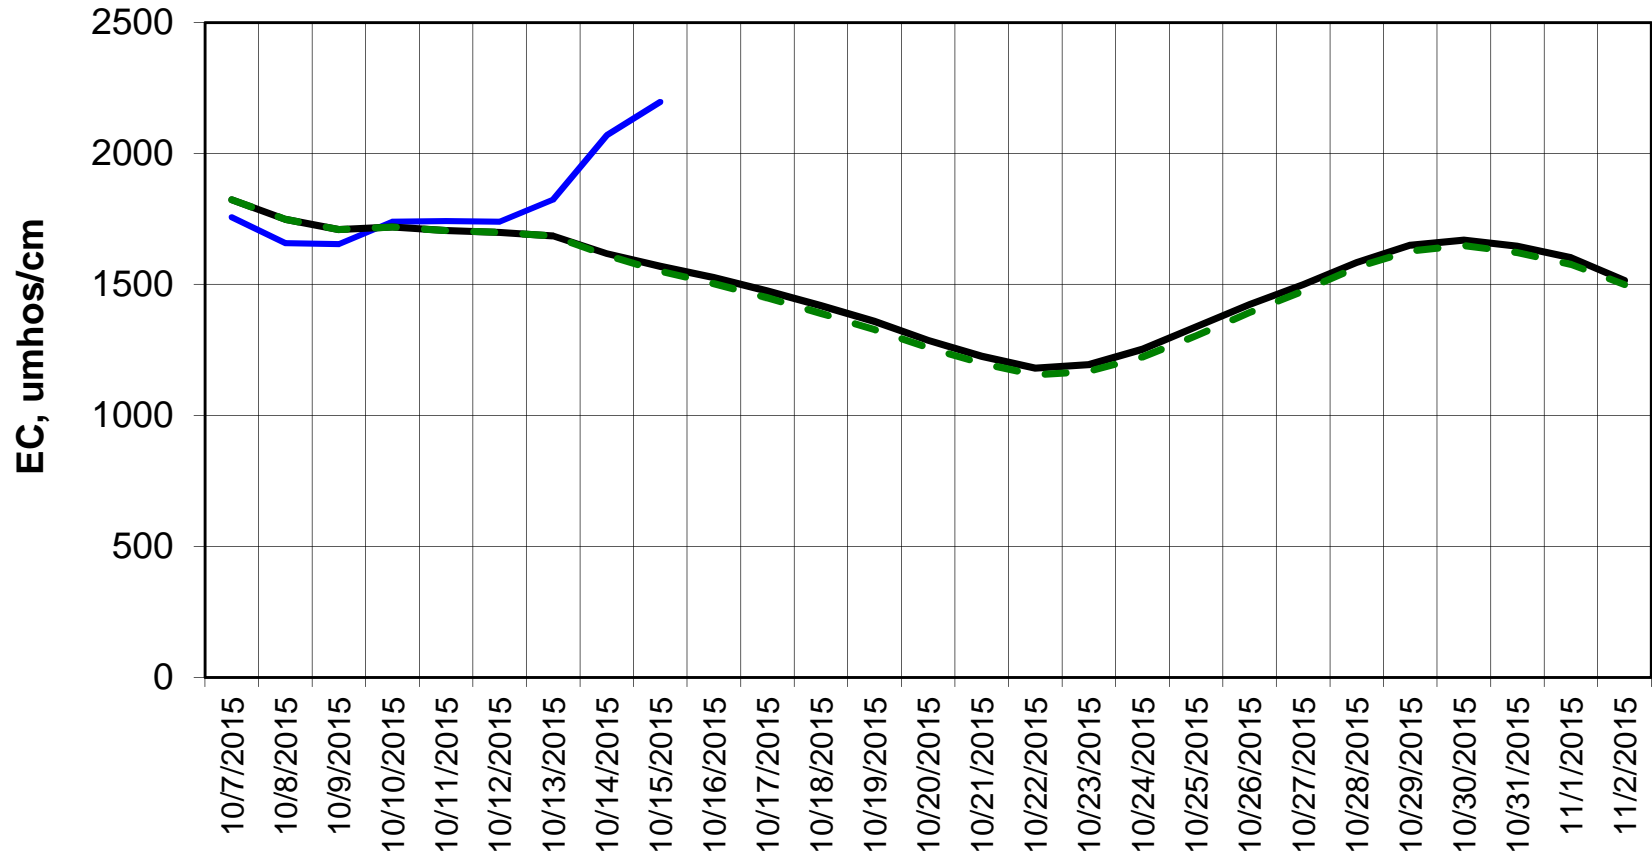

Forecasted Daily EC @ Holland Ct

Forecasted Daily EC @ Old River near Middle River

Forecast Period 10/13/2015 thru 11/2/2015

Forecasted Daily EC @ San Joaquin River at Brandt Bridge

Forecast Period 10/13/2015 thru 11/2/2015

Adjusted Forecasted Daily EC @ Old River at Tracy Road

— Hist EC — With transfer - - - Without transfer

Forecasted Daily EC @ Jersey Point

Forecast Period 10/13/2015 thru 11/2/2015

Forecasted Daily EC @ Bethel

Forecast Period 10/13/2015 thru 11/2/2015