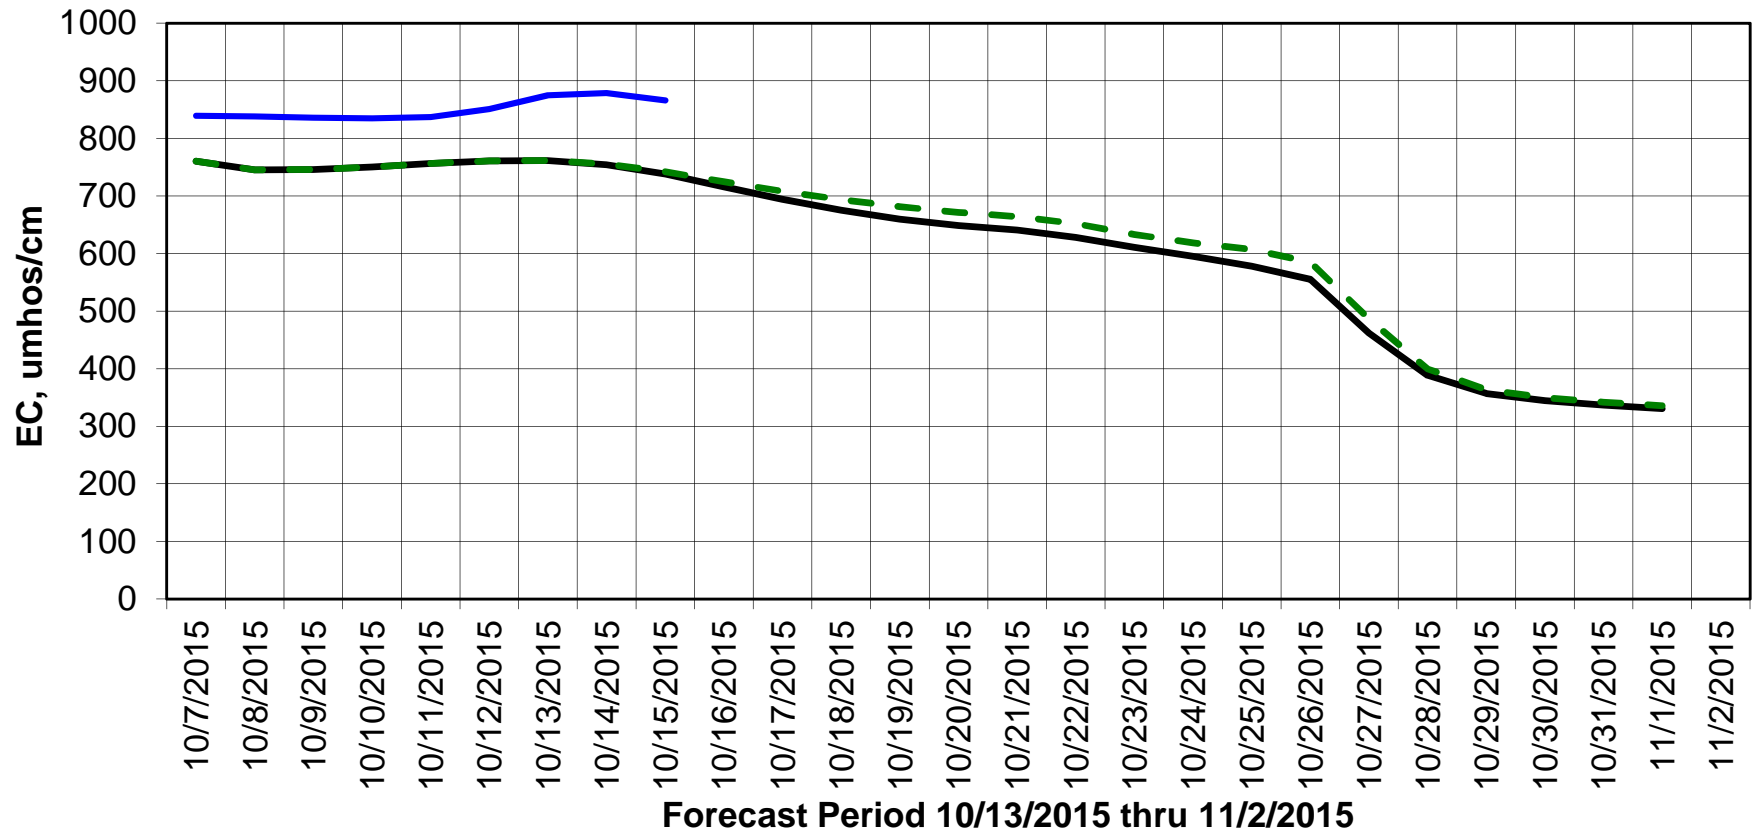

Forecasted Daily EC @ Holland Ct

Forecasted Daily EC @ Old River near Middle River

Forecast Period 10/13/2015 thru 11/2/2015

Forecasted Daily EC @ San Joaquin River at Brandt Bridge

Forecast Period 10/13/2015 thru 11/2/2015

Adjusted Forecasted Daily EC @ Old River at Tracy Road

— Hist EC — With transfer - - - Without transfer

Forecasted Daily EC @ Jersey Point

Forecast Period 10/13/2015 thru 11/2/2015

Forecasted Daily EC @ Bethel

Forecast Period 10/13/2015 thru 11/2/2015