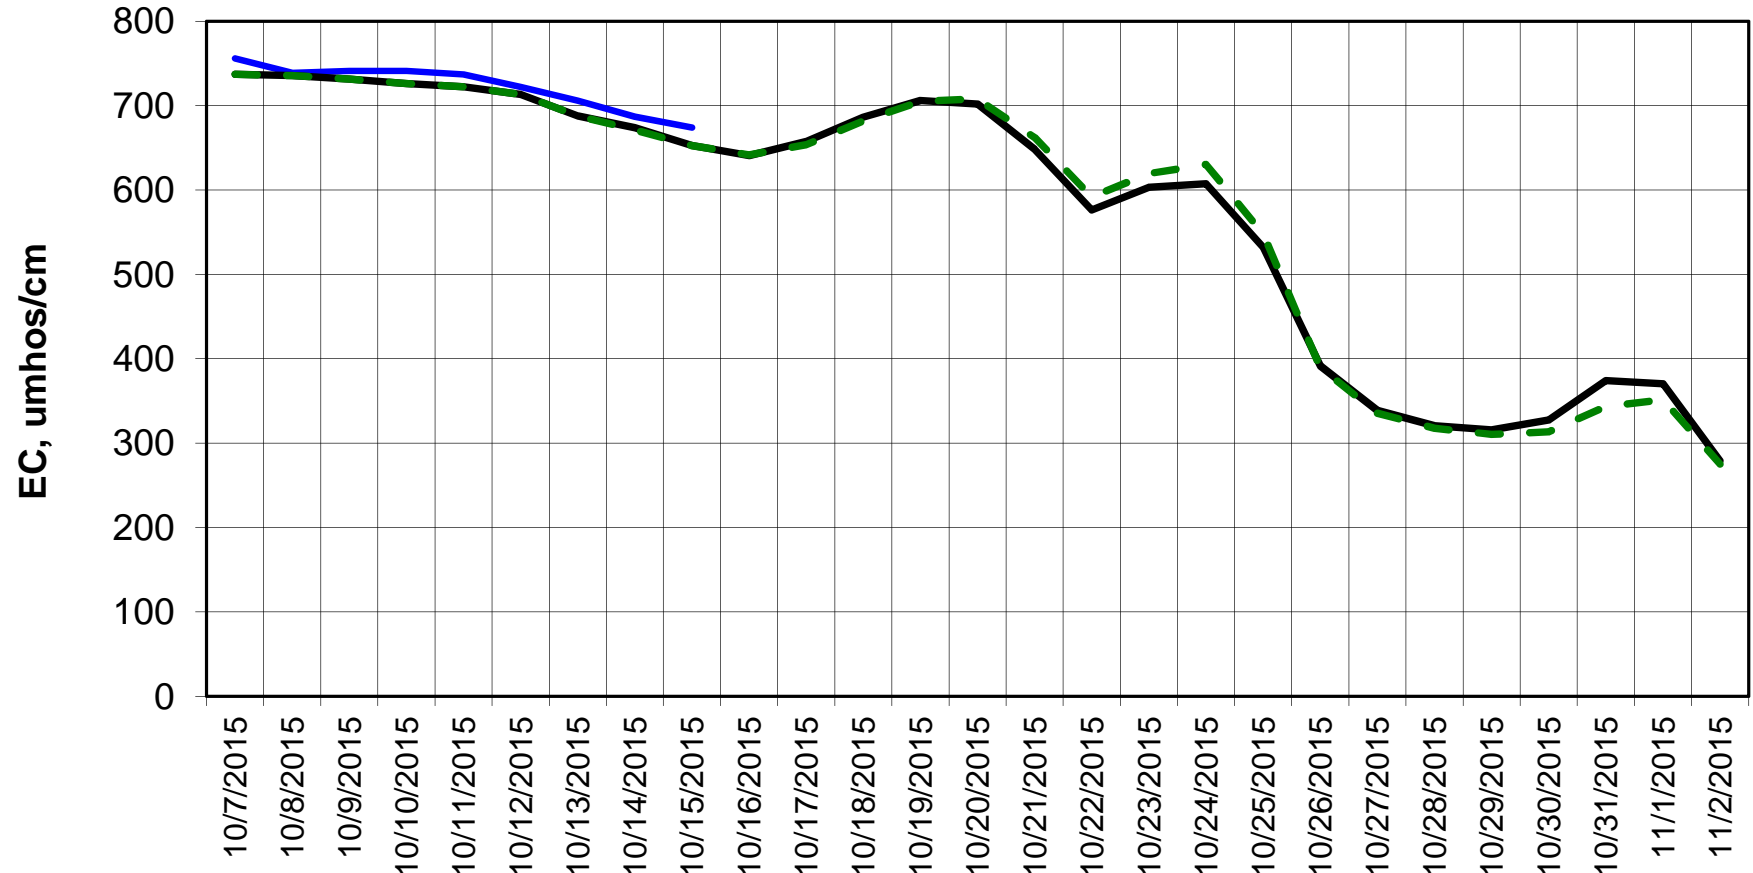

Forecasted Daily EC @ Holland Ct

Forecasted Daily EC @ Old River near Middle River

Forecast Period 10/13/2015 thru 11/2/2015

Forecasted Daily EC @ San Joaquin River at Brandt Bridge

Forecast Period 10/13/2015 thru 11/2/2015

Adjusted Forecasted Daily EC @ Old River at Tracy Road

— Hist EC — With transfer - - - Without transfer

Forecasted Daily EC @ Jersey Point

Forecast Period 10/13/2015 thru 11/2/2015

Forecasted Daily EC @ Bethel

Forecast Period 10/13/2015 thru 11/2/2015