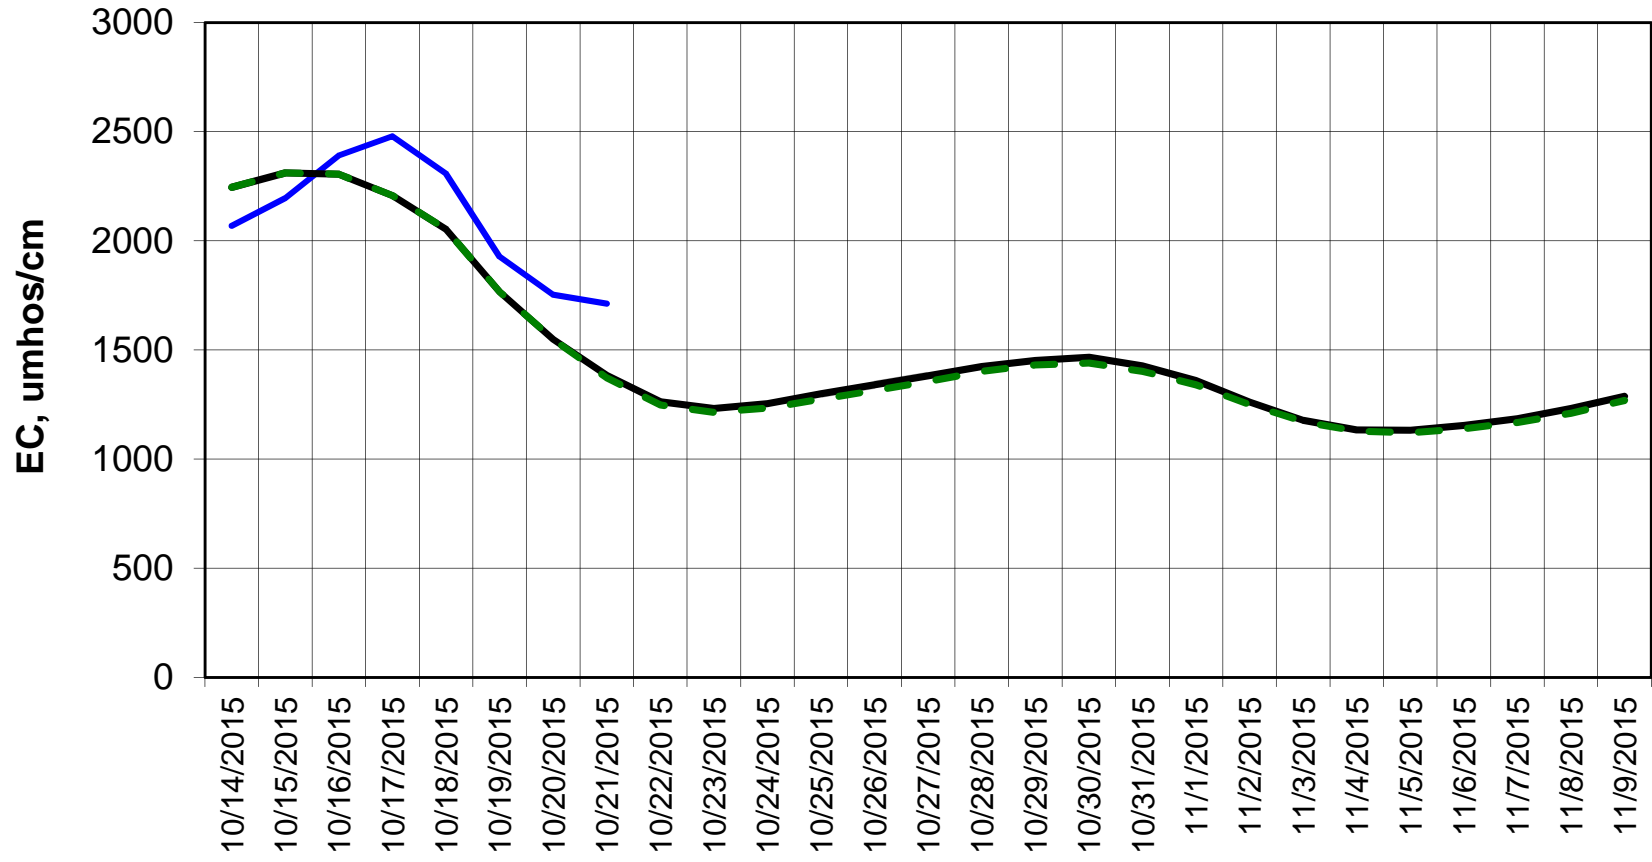

Forecasted Daily EC @ Holland Ct

Forecast Period 10/20/2015 thru 11/9/2015

Forecasted Daily EC @ Old River near Middle River

Forecasted Daily EC @ San Joaquin River at Brandt Bridge

Forecast Period 10/20/2015 thru 11/9/2015

Adjusted Forecasted Daily EC @ Old River at Tracy Road

Forecast Period 10/20/2015 thru 11/9/2015

Forecasted Daily EC @ Jersey Point

Forecast Period 10/20/2015 thru 11/9/2015

Forecasted Daily EC @ Bethel

Forecast Period 10/20/2015 thru 11/9/2015