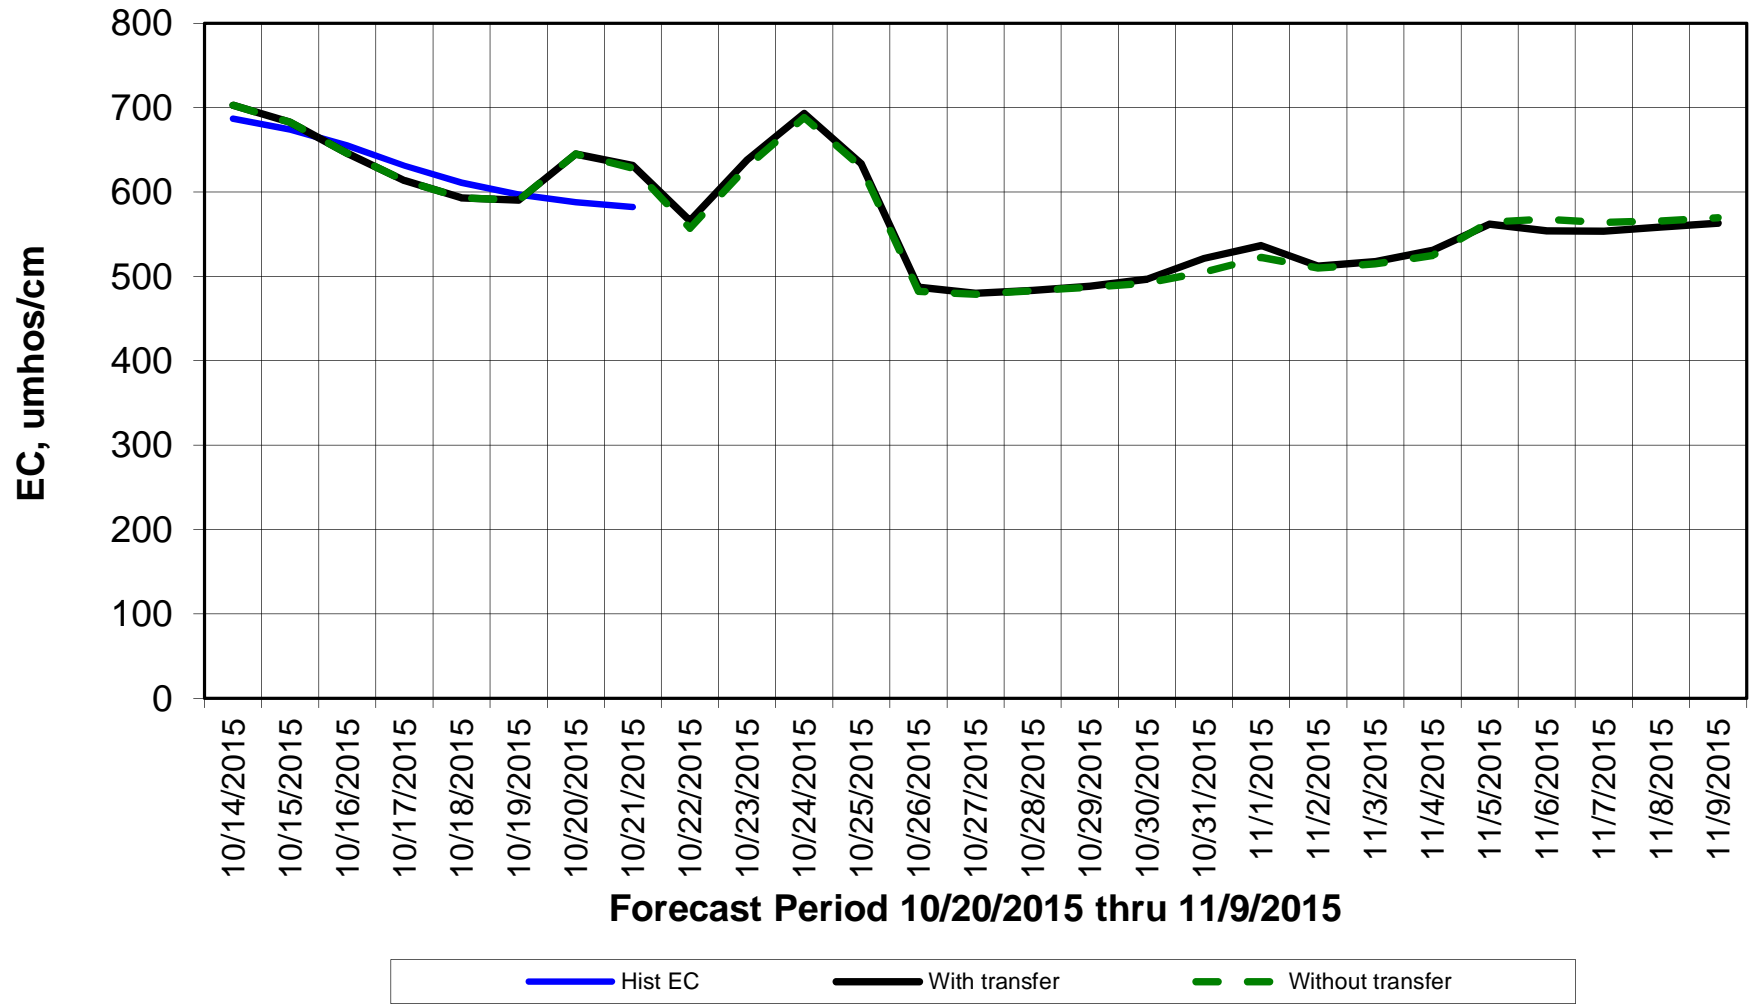

Forecasted Daily EC @ Holland Ct

Forecast Period 10/20/2015 thru 11/9/2015

Forecasted Daily EC @ Old River near Middle River

Forecasted Daily EC @ San Joaquin River at Brandt Bridge

Forecast Period 10/20/2015 thru 11/9/2015

Adjusted Forecasted Daily EC @ Old River at Tracy Road

Forecast Period 10/20/2015 thru 11/9/2015

Forecasted Daily EC @ Jersey Point

Forecast Period 10/20/2015 thru 11/9/2015

Forecasted Daily EC @ Bethel

Forecast Period 10/20/2015 thru 11/9/2015