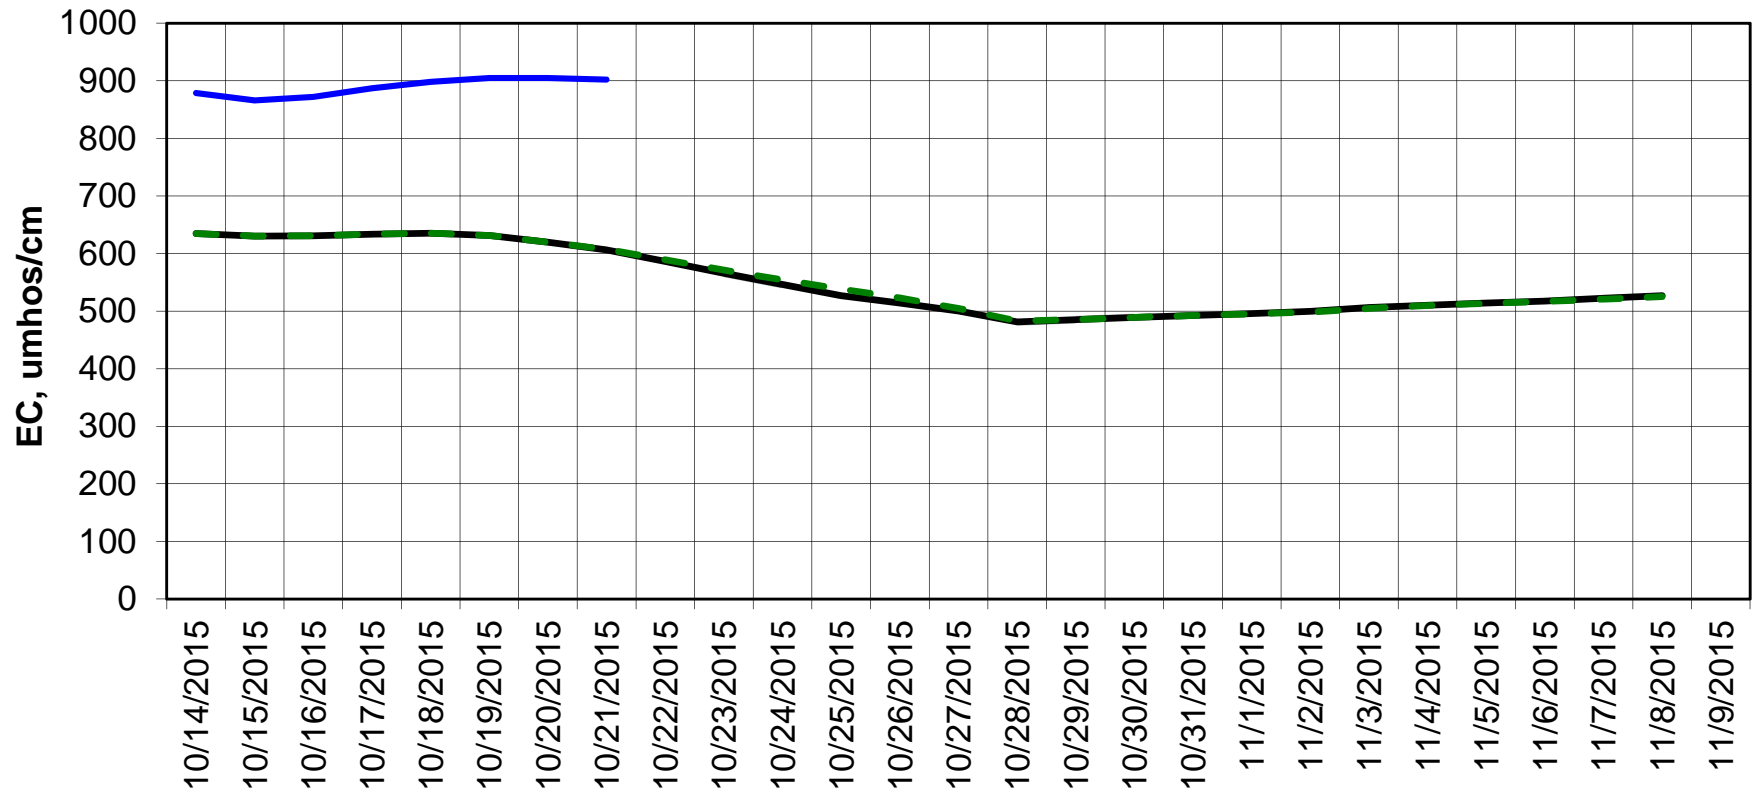

Forecasted Daily EC @ Holland Ct

Forecast Period 10/20/2015 thru 11/9/2015

Forecasted Daily EC @ Old River near Middle River

Forecasted Daily EC @ San Joaquin River at Brandt Bridge

Forecast Period 10/20/2015 thru 11/9/2015

Adjusted Forecasted Daily EC @ Old River at Tracy Road

Forecast Period 10/20/2015 thru 11/9/2015

Forecasted Daily EC @ Jersey Point

Forecast Period 10/20/2015 thru 11/9/2015

Forecasted Daily EC @ Bethel

Forecast Period 10/20/2015 thru 11/9/2015