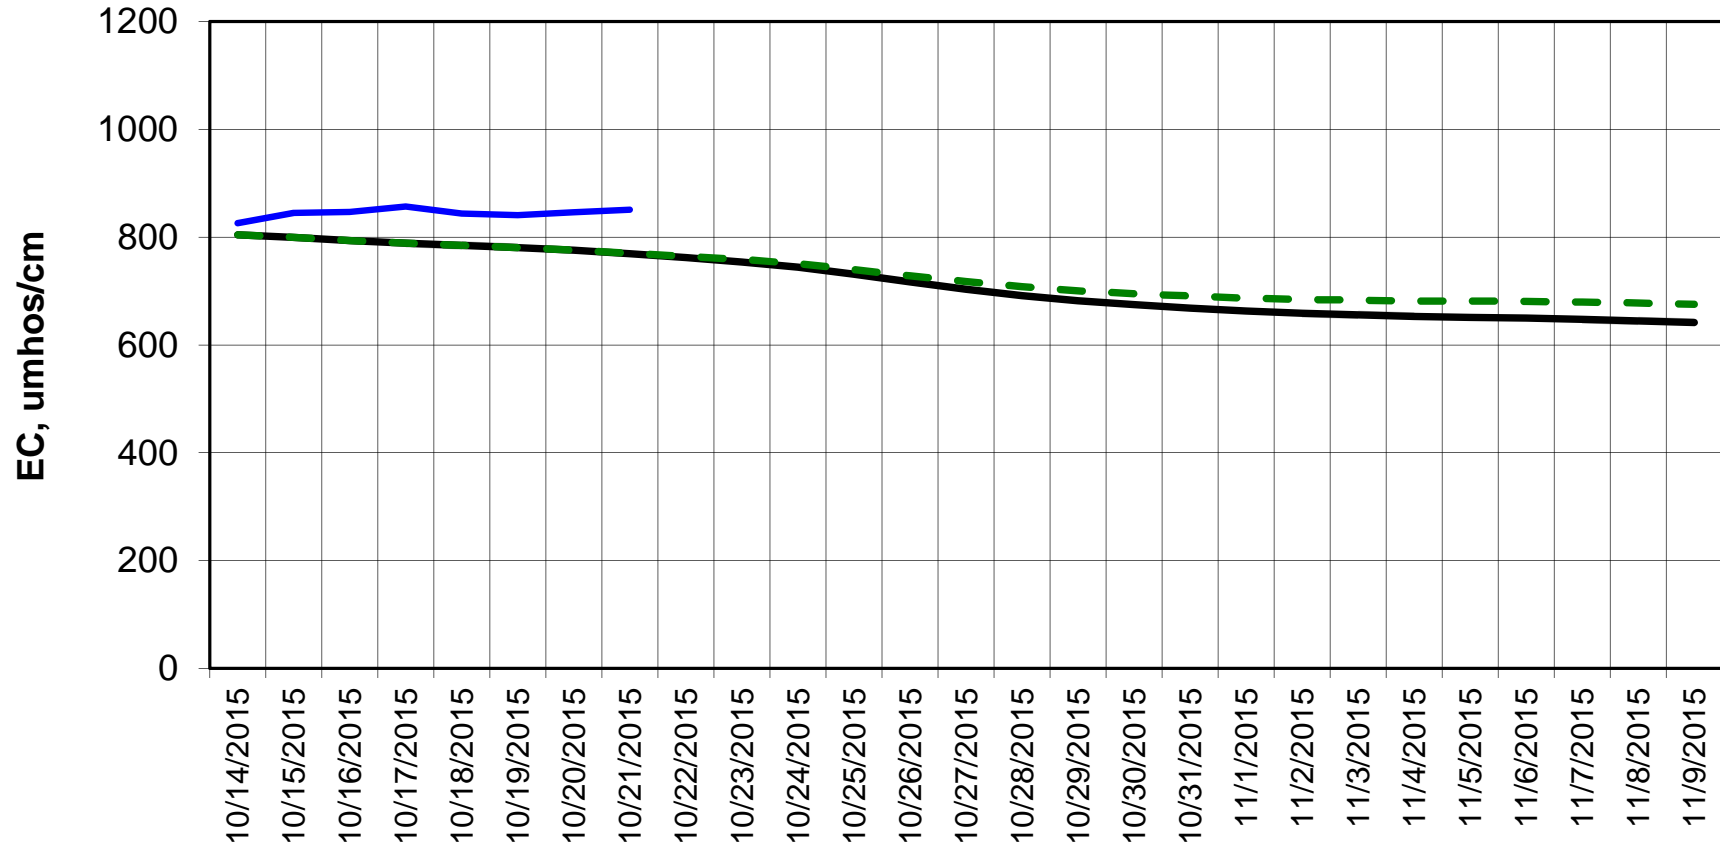

Forecasted Daily EC @ Holland Ct

Forecast Period 10/20/2015 thru 11/9/2015

Forecasted Daily EC @ Old River near Middle River

Forecasted Daily EC @ San Joaquin River at Brandt Bridge

Forecast Period 10/20/2015 thru 11/9/2015

Adjusted Forecasted Daily EC @ Old River at Tracy Road

Forecast Period 10/20/2015 thru 11/9/2015

Forecasted Daily EC @ Jersey Point

Forecast Period 10/20/2015 thru 11/9/2015

Forecasted Daily EC @ Bethel

Forecast Period 10/20/2015 thru 11/9/2015