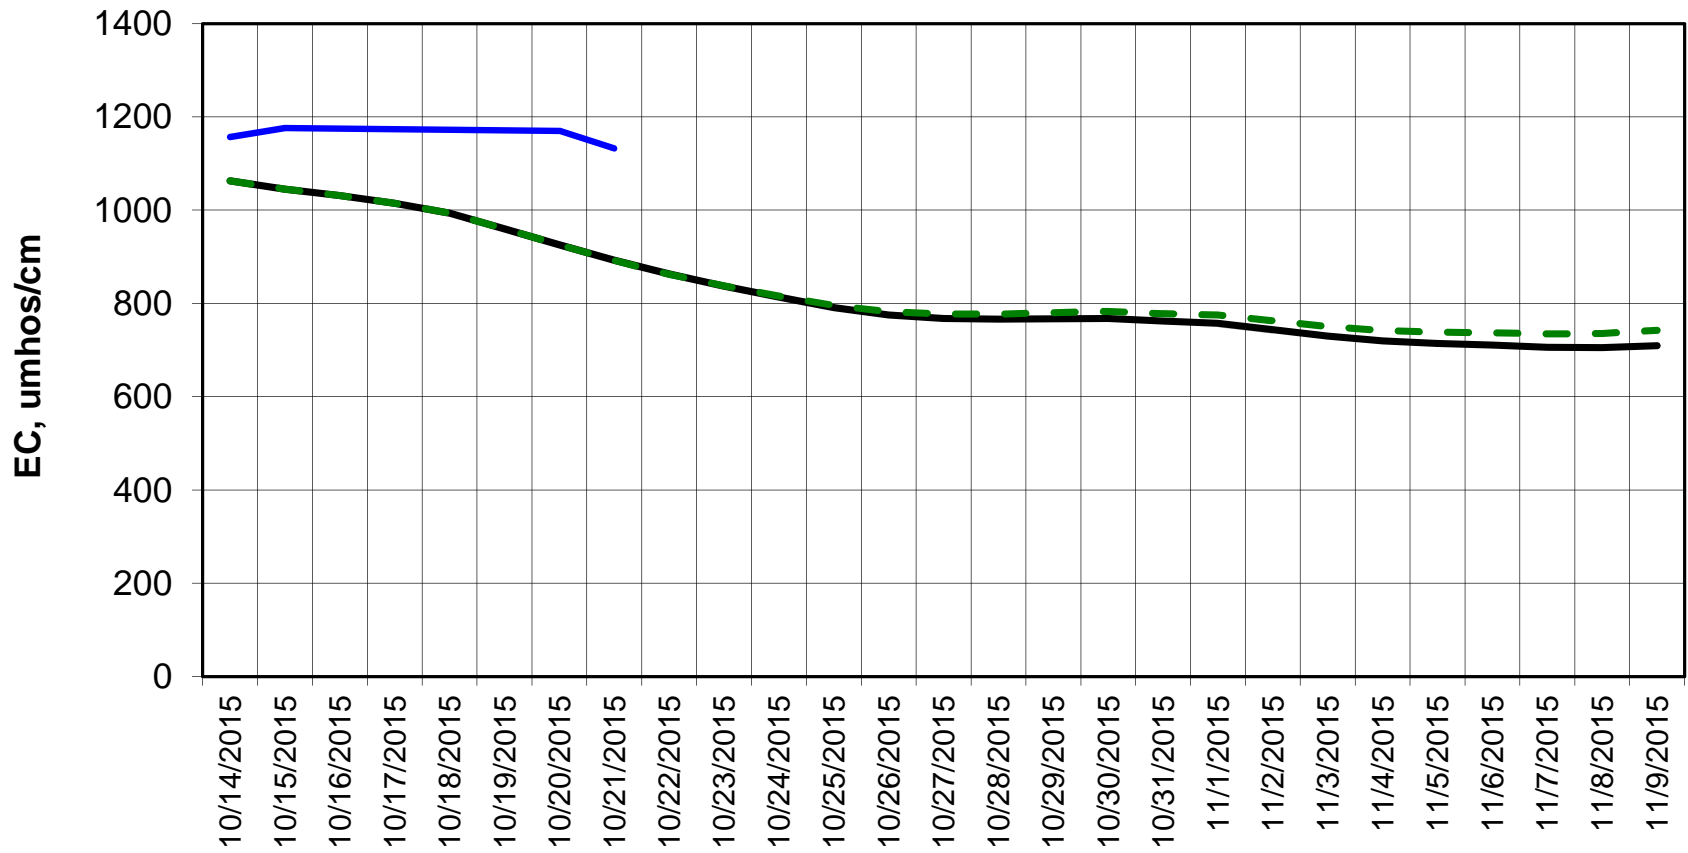

Adjusted Forecasted Daily EC @ Old River at Tracy Road

Forecast Period 10/20/2015 thru 11/9/2015

Forecasted Daily EC @ Jersey Point

Forecast Period 10/20/2015 thru 11/9/2015

Forecasted Daily EC @ Bethel

Forecast Period 10/20/2015 thru 11/9/2015