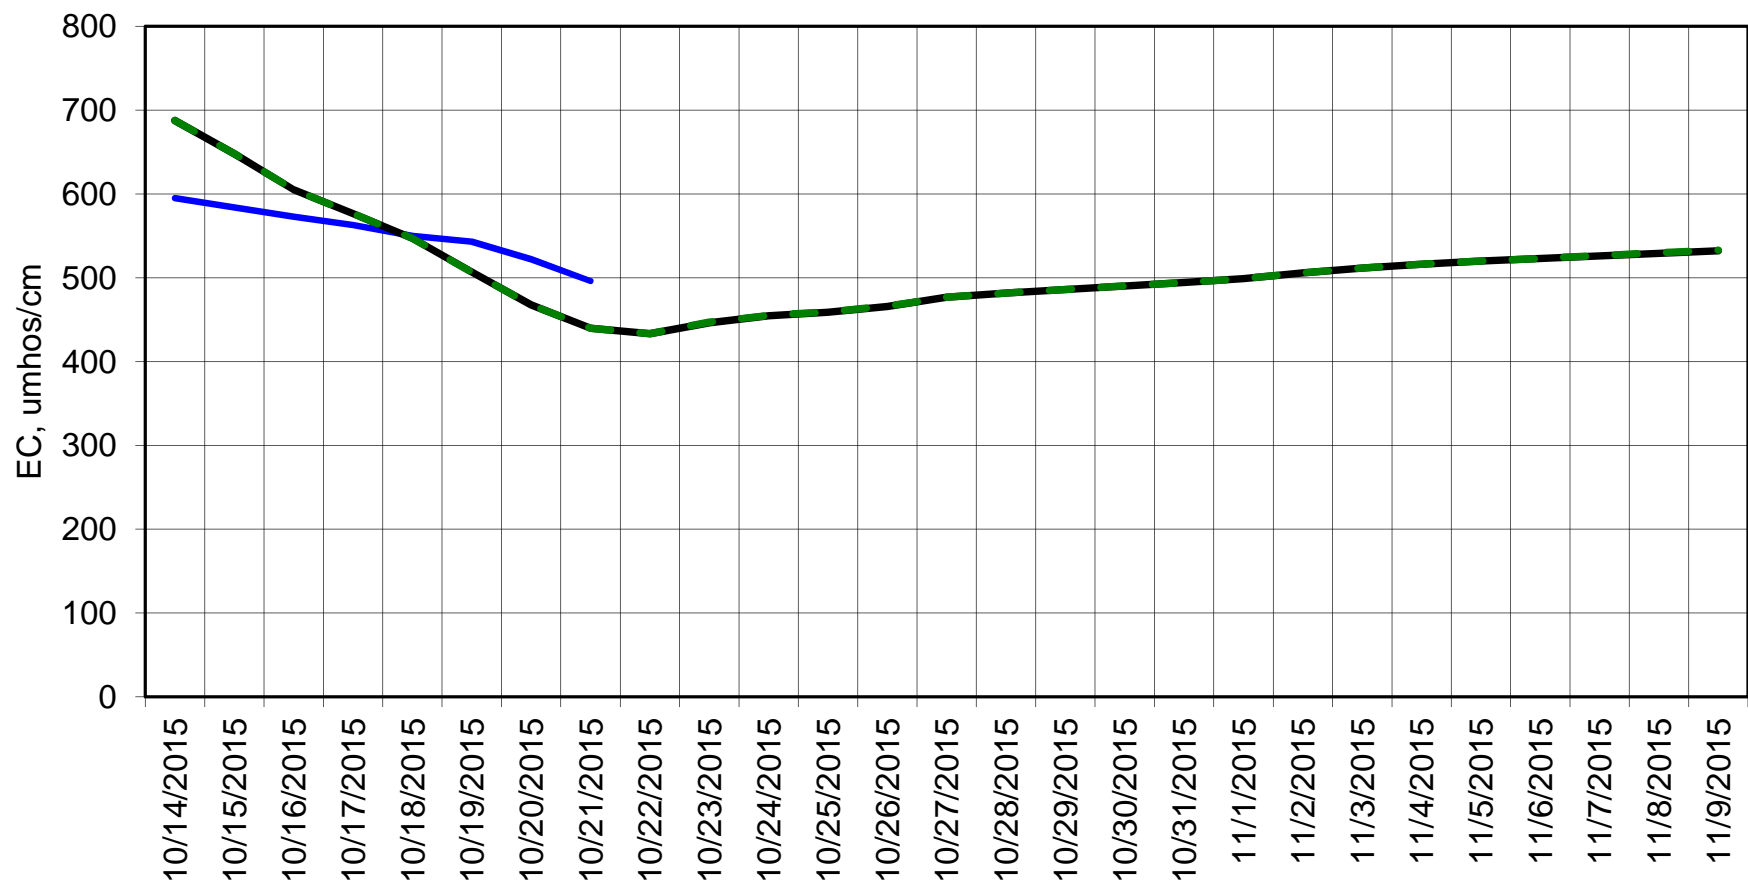

Forecasted Daily EC @ Holland Ct

Forecast Period 10/20/2015 thru 11/9/2015

Forecasted Daily EC @ Old River near Middle River

Forecasted Daily EC @ San Joaquin River at Brandt Bridge

Forecast Period 10/20/2015 thru 11/9/2015

Adjusted Forecasted Daily EC @ Old River at Tracy Road

Forecast Period 10/20/2015 thru 11/9/2015

Forecasted Daily EC @ Jersey Point

Forecast Period 10/20/2015 thru 11/9/2015

Forecasted Daily EC @ Bethel

Forecast Period 10/20/2015 thru 11/9/2015