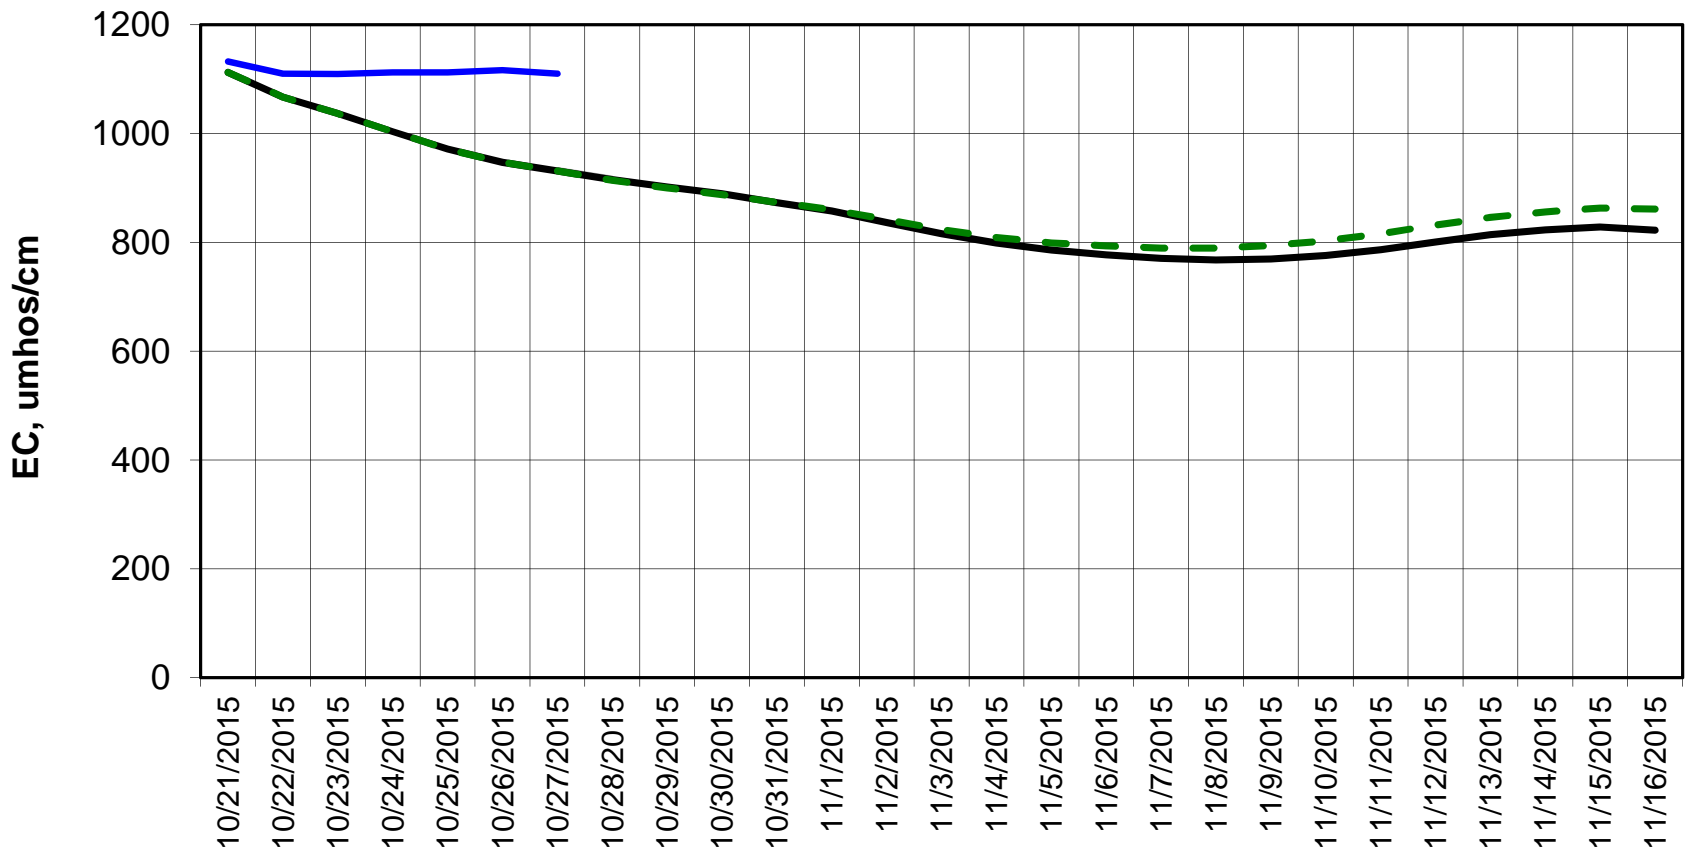

Legend: Hist EC (blue line), With transfer (black line), Without transfer (green dashed line)

Adjusted Forecasted Daily EC @ Old River at Tracy Road

— Hist EC — With transfer - - - Without transfer

Forecasted Daily EC @ Jersey Point

Forecast Period 10/27/2015 thru 11/16/2015

Forecasted Daily EC @ Bethel

Forecast Period 10/27/2015 thru 11/16/2015