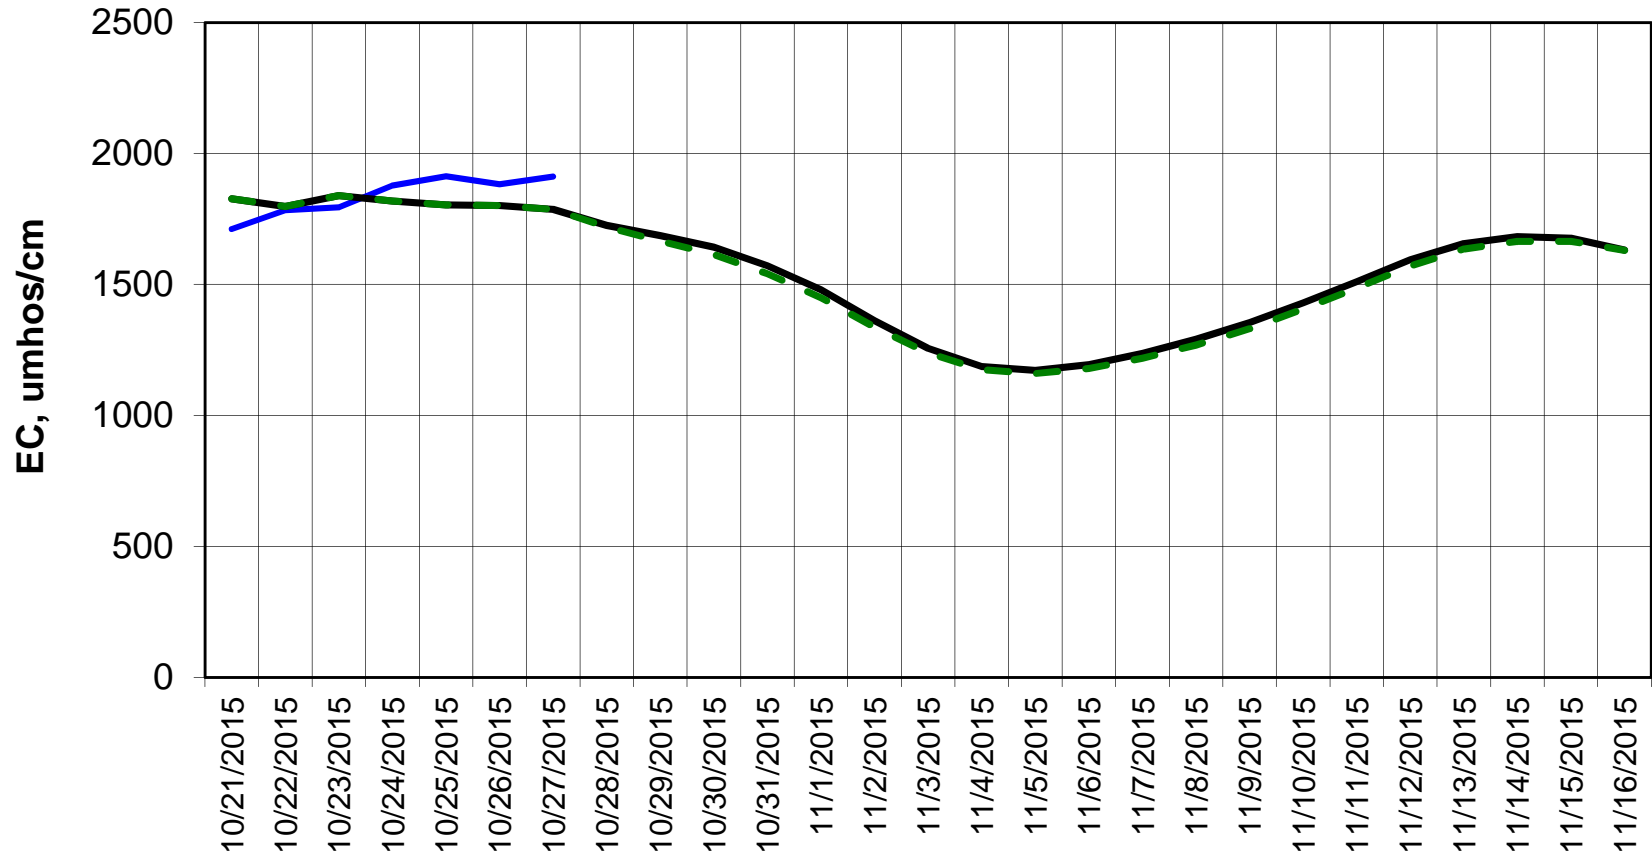

Forecasted Daily EC @ Holland Ct

Forecast Period 10/27/2015 thru 11/16/2015

Forecasted Daily EC @ Old River near Middle River

Forecasted Daily EC @ San Joaquin River at Brandt Bridge

Forecast Period 10/27/2015 thru 11/16/2015

Legend: Hist EC (blue line), With transfer (black line), Without transfer (green dashed line)

Adjusted Forecasted Daily EC @ Old River at Tracy Road

— Hist EC — With transfer - - - Without transfer

Forecasted Daily EC @ Jersey Point

Forecast Period 10/27/2015 thru 11/16/2015

Forecasted Daily EC @ Bethel

Forecast Period 10/27/2015 thru 11/16/2015