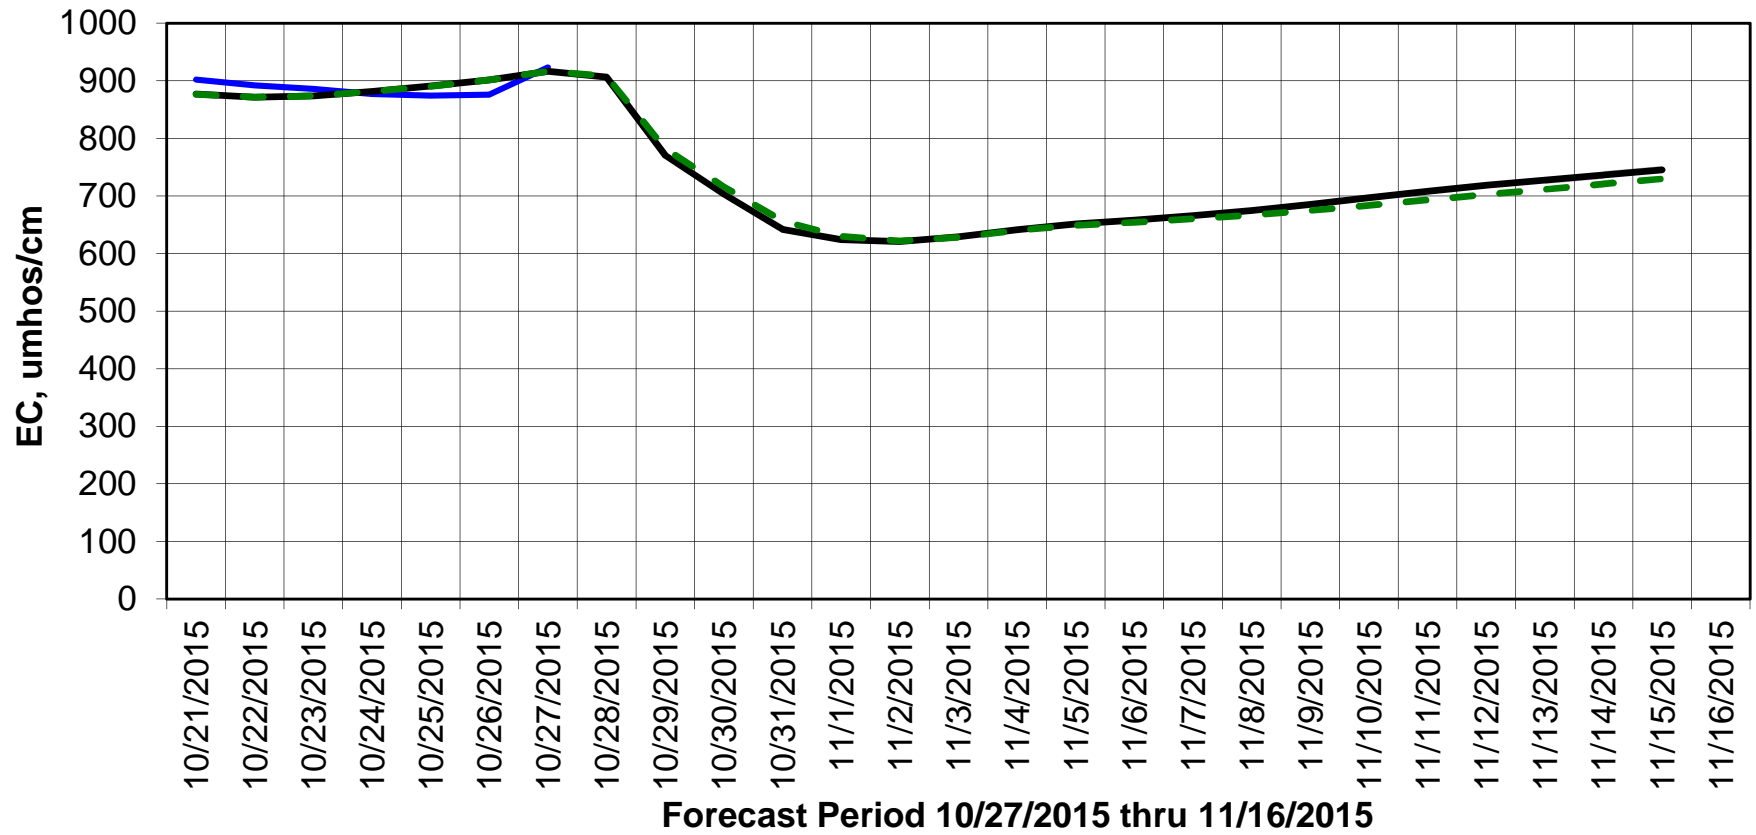

Forecasted Daily EC @ Holland Ct

Forecast Period 10/27/2015 thru 11/16/2015

Forecasted Daily EC @ Old River near Middle River

Forecasted Daily EC @ San Joaquin River at Brandt Bridge

Forecast Period 10/27/2015 thru 11/16/2015

Legend: Hist EC (blue line), With transfer (black line), Without transfer (green dashed line)

Adjusted Forecasted Daily EC @ Old River at Tracy Road

— Hist EC — With transfer - - - Without transfer

Forecasted Daily EC @ Jersey Point

Forecast Period 10/27/2015 thru 11/16/2015

Forecasted Daily EC @ Bethel

Forecast Period 10/27/2015 thru 11/16/2015