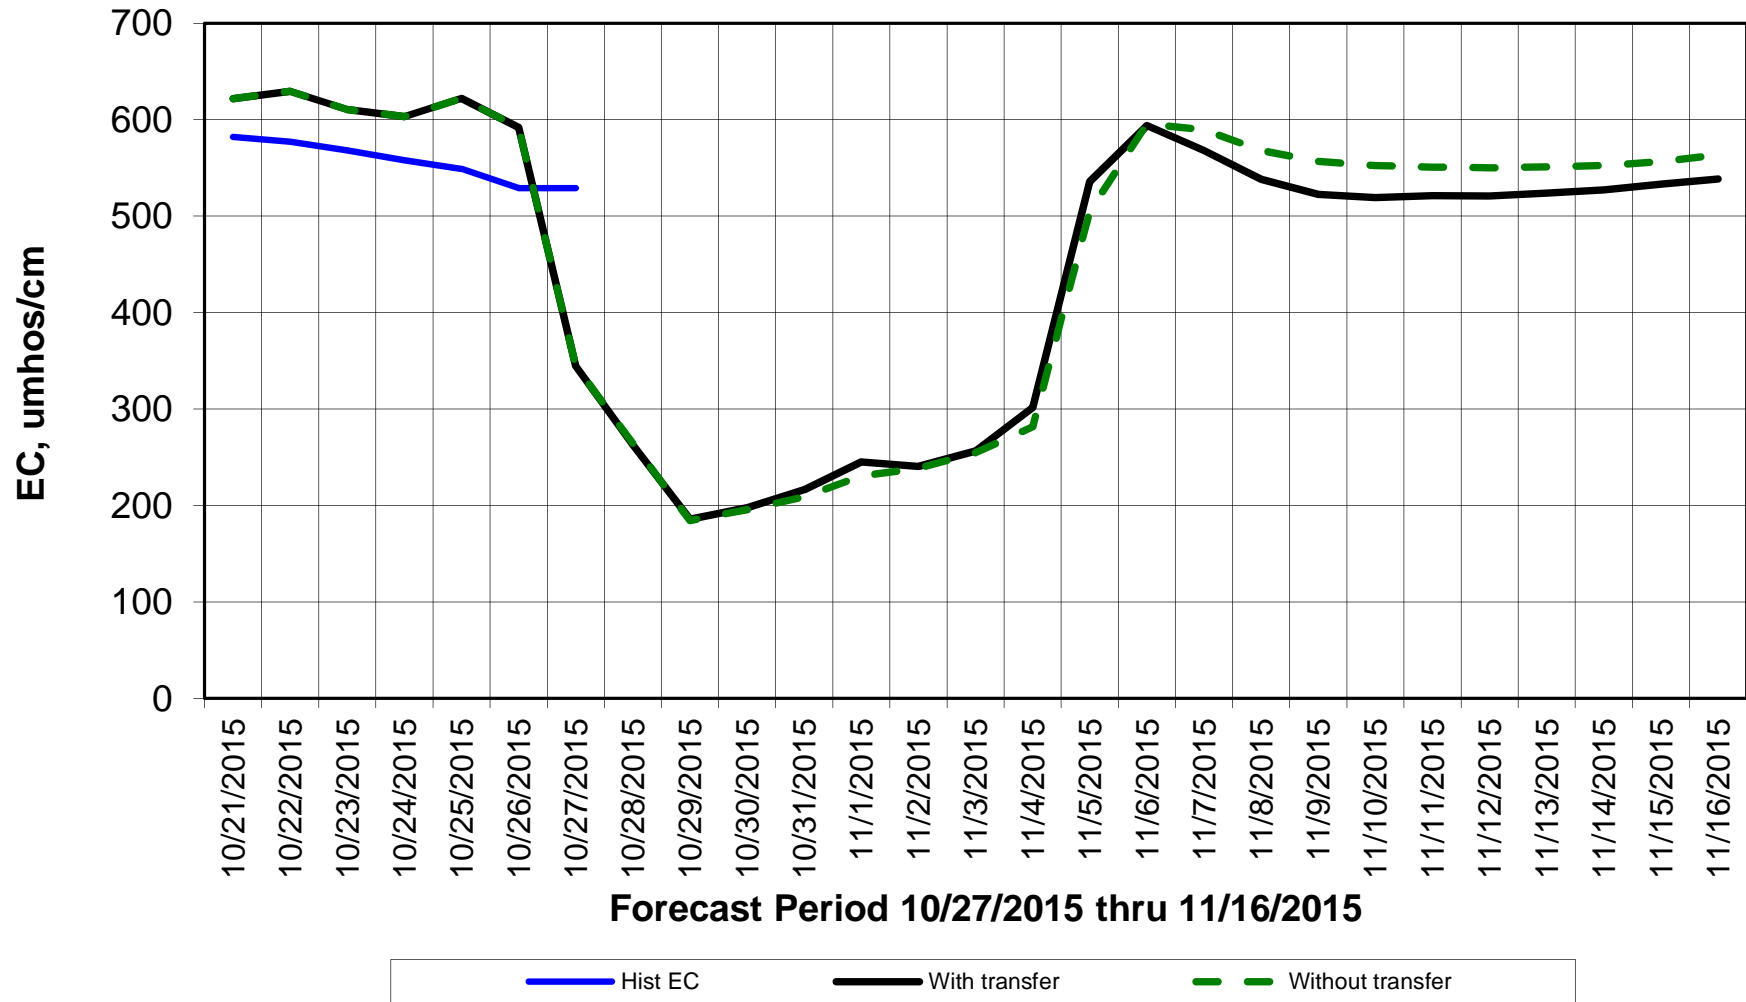

Forecasted Daily EC @ Holland Ct

Forecast Period 10/27/2015 thru 11/16/2015

Forecasted Daily EC @ Old River near Middle River

Forecasted Daily EC @ San Joaquin River at Brandt Bridge

Forecast Period 10/27/2015 thru 11/16/2015

Legend: Hist EC (blue line), With transfer (black line), Without transfer (green dashed line)

Adjusted Forecasted Daily EC @ Old River at Tracy Road

— Hist EC — With transfer - - - Without transfer

Forecasted Daily EC @ Jersey Point

Forecast Period 10/27/2015 thru 11/16/2015

Forecasted Daily EC @ Bethel

Forecast Period 10/27/2015 thru 11/16/2015