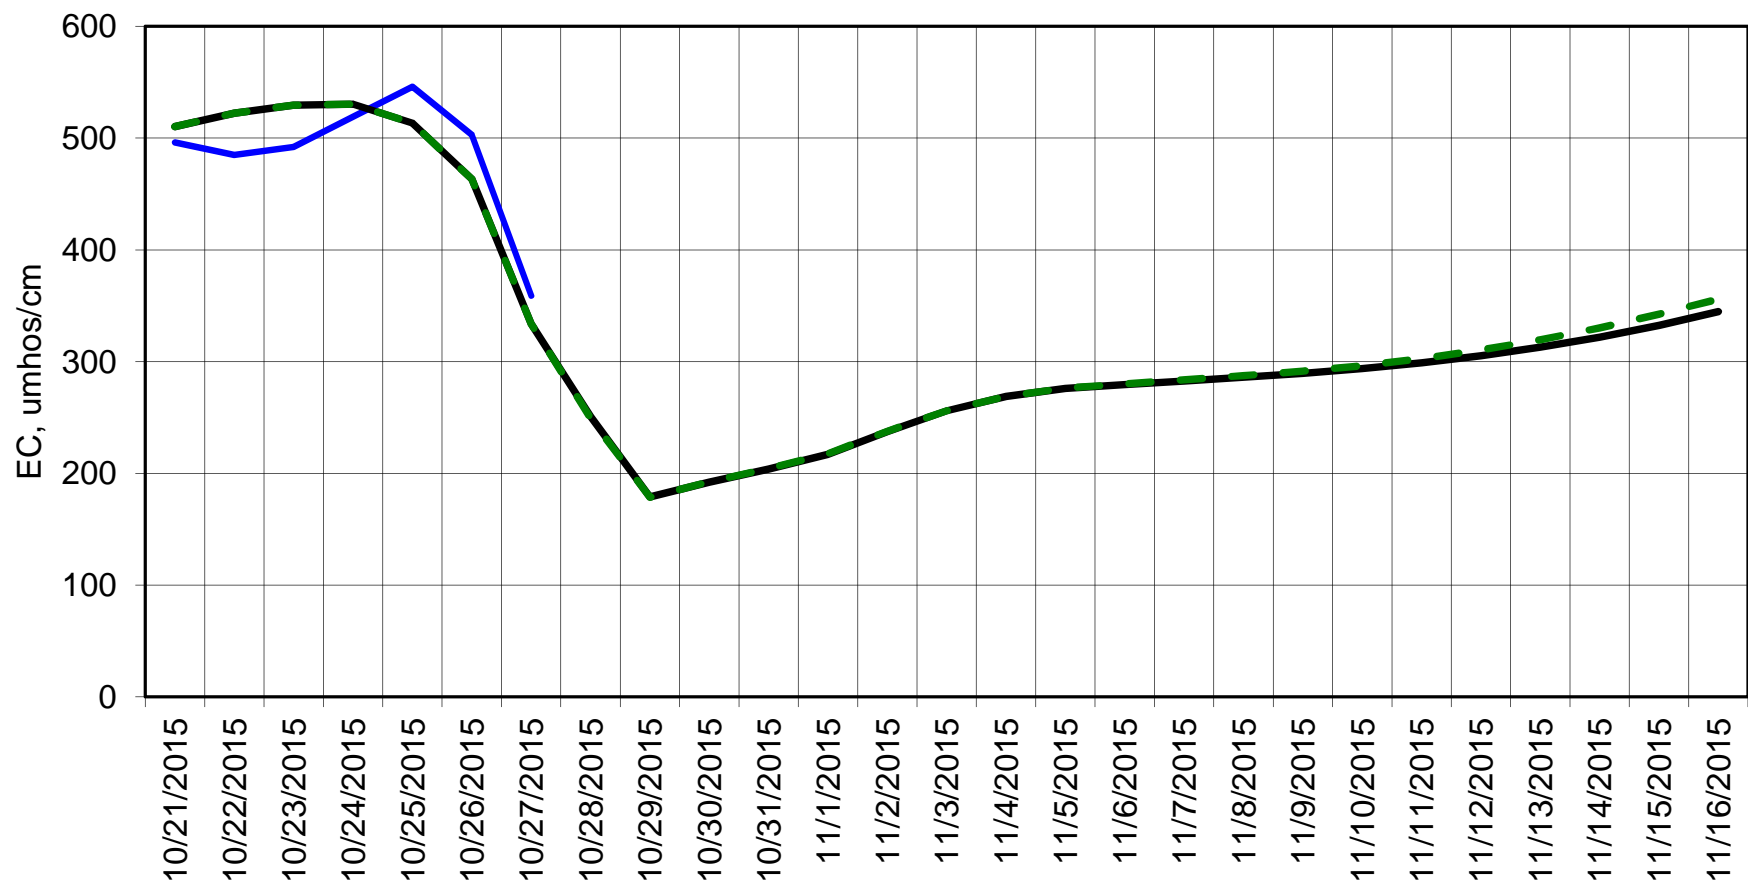

Forecasted Daily EC @ Holland Ct

Forecast Period 10/27/2015 thru 11/16/2015

Forecasted Daily EC @ Old River near Middle River

Forecasted Daily EC @ San Joaquin River at Brandt Bridge

Forecast Period 10/27/2015 thru 11/16/2015

Legend: Hist EC (blue line), With transfer (black line), Without transfer (green dashed line)

Adjusted Forecasted Daily EC @ Old River at Tracy Road

— Hist EC — With transfer - - - Without transfer

Forecasted Daily EC @ Jersey Point

Forecast Period 10/27/2015 thru 11/16/2015

Forecasted Daily EC @ Bethel

Forecast Period 10/27/2015 thru 11/16/2015