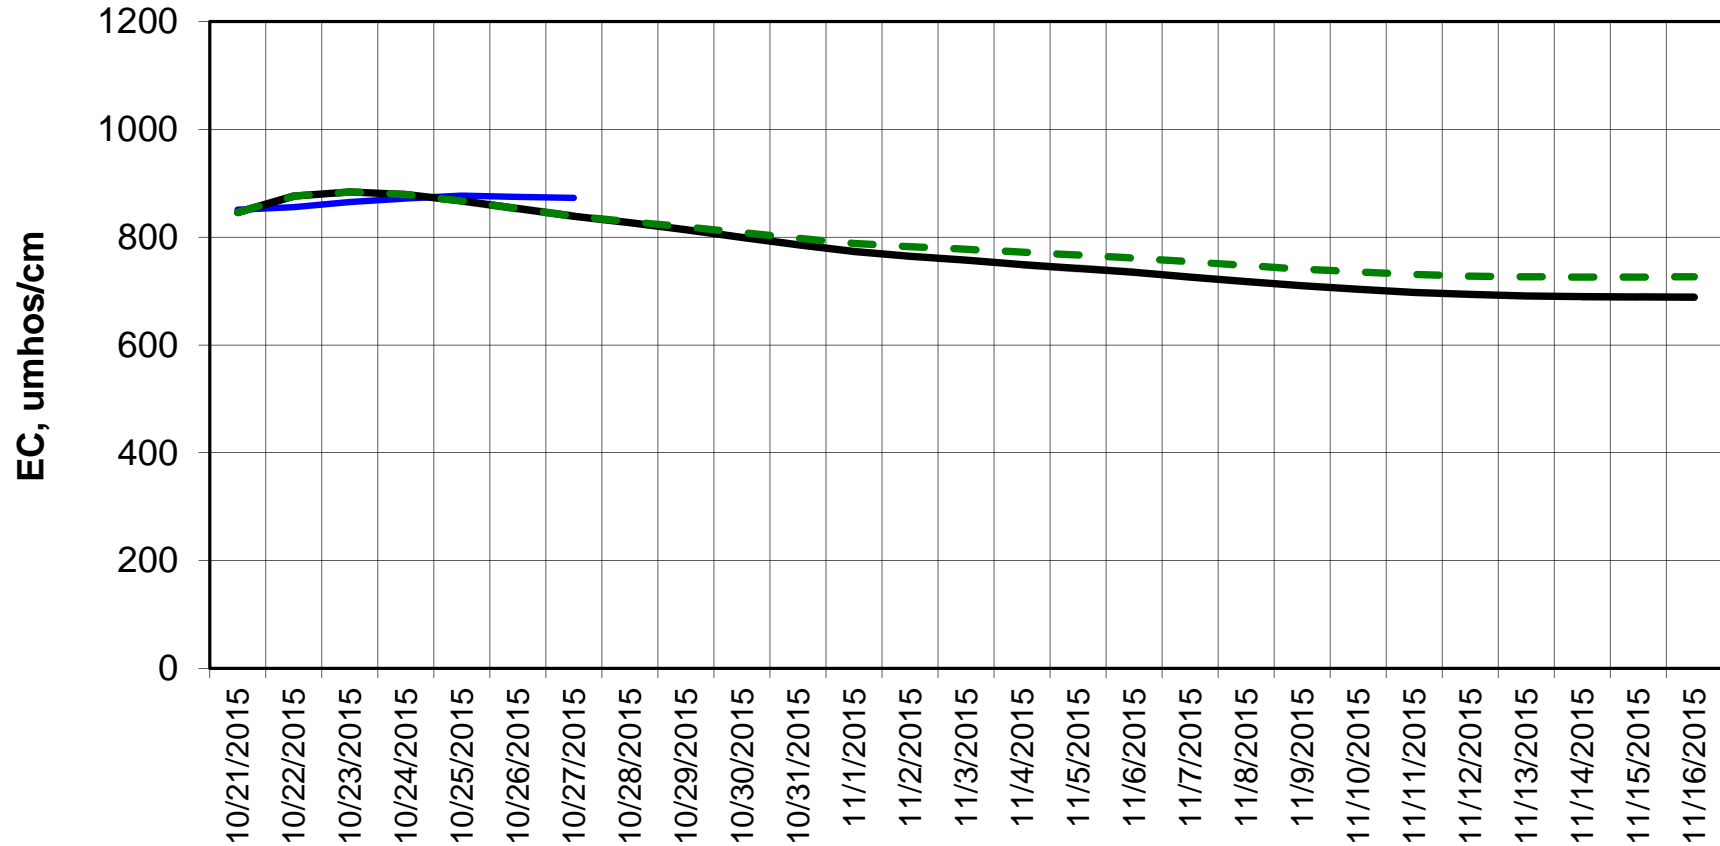

Forecasted Daily EC @ Holland Ct

Forecast Period 10/27/2015 thru 11/16/2015

Forecasted Daily EC @ Old River near Middle River

Forecasted Daily EC @ San Joaquin River at Brandt Bridge

Forecast Period 10/27/2015 thru 11/16/2015

Legend: Hist EC (blue line), With transfer (black line), Without transfer (green dashed line)

Adjusted Forecasted Daily EC @ Old River at Tracy Road

— Hist EC — With transfer - - - Without transfer

Forecasted Daily EC @ Jersey Point

Forecast Period 10/27/2015 thru 11/16/2015

Forecasted Daily EC @ Bethel

Forecast Period 10/27/2015 thru 11/16/2015