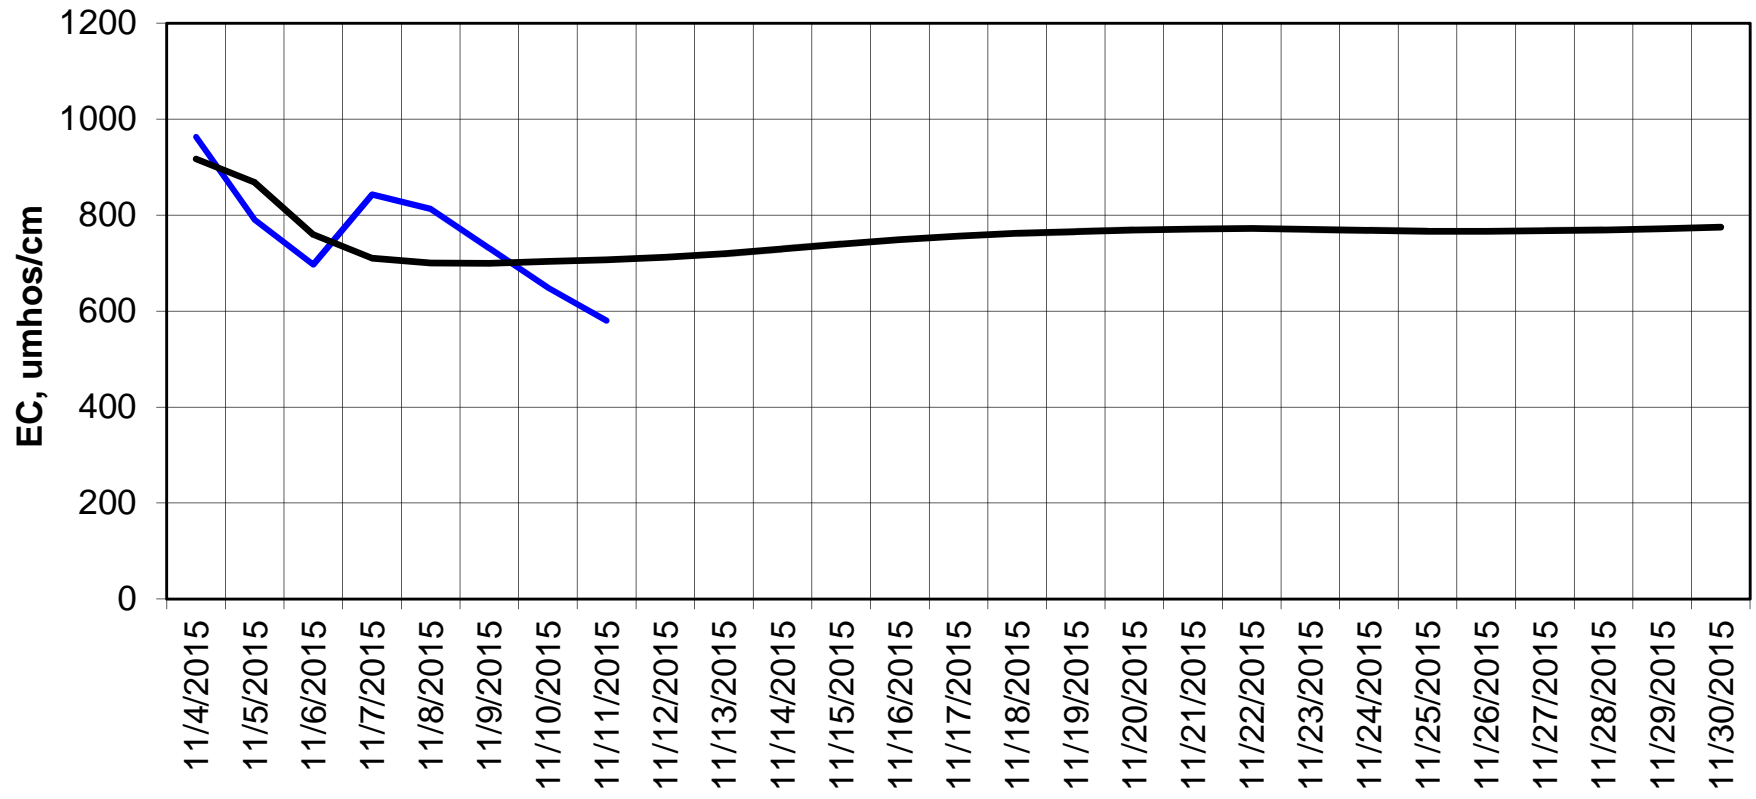

Forecasted Daily EC @ Holland Ct

Forecast Period 11/10/2015 thru 11/30/2015

Forecasted Daily EC @ Old River near Middle River

Forecasted Daily EC @ San Joaquin River at Brandt Bridge

— Hist EC — Base Case

Adjusted Forecasted Daily EC @ Old River at Tracy Road

Forecast Period 11/10/2015 thru 11/30/2015

Forecasted Daily EC @ Jersey Point

Forecast Period 11/10/2015 thru 11/30/2015

Forecasted Daily EC @ Bethel

Forecast Period 11/10/2015 thru 11/30/2015