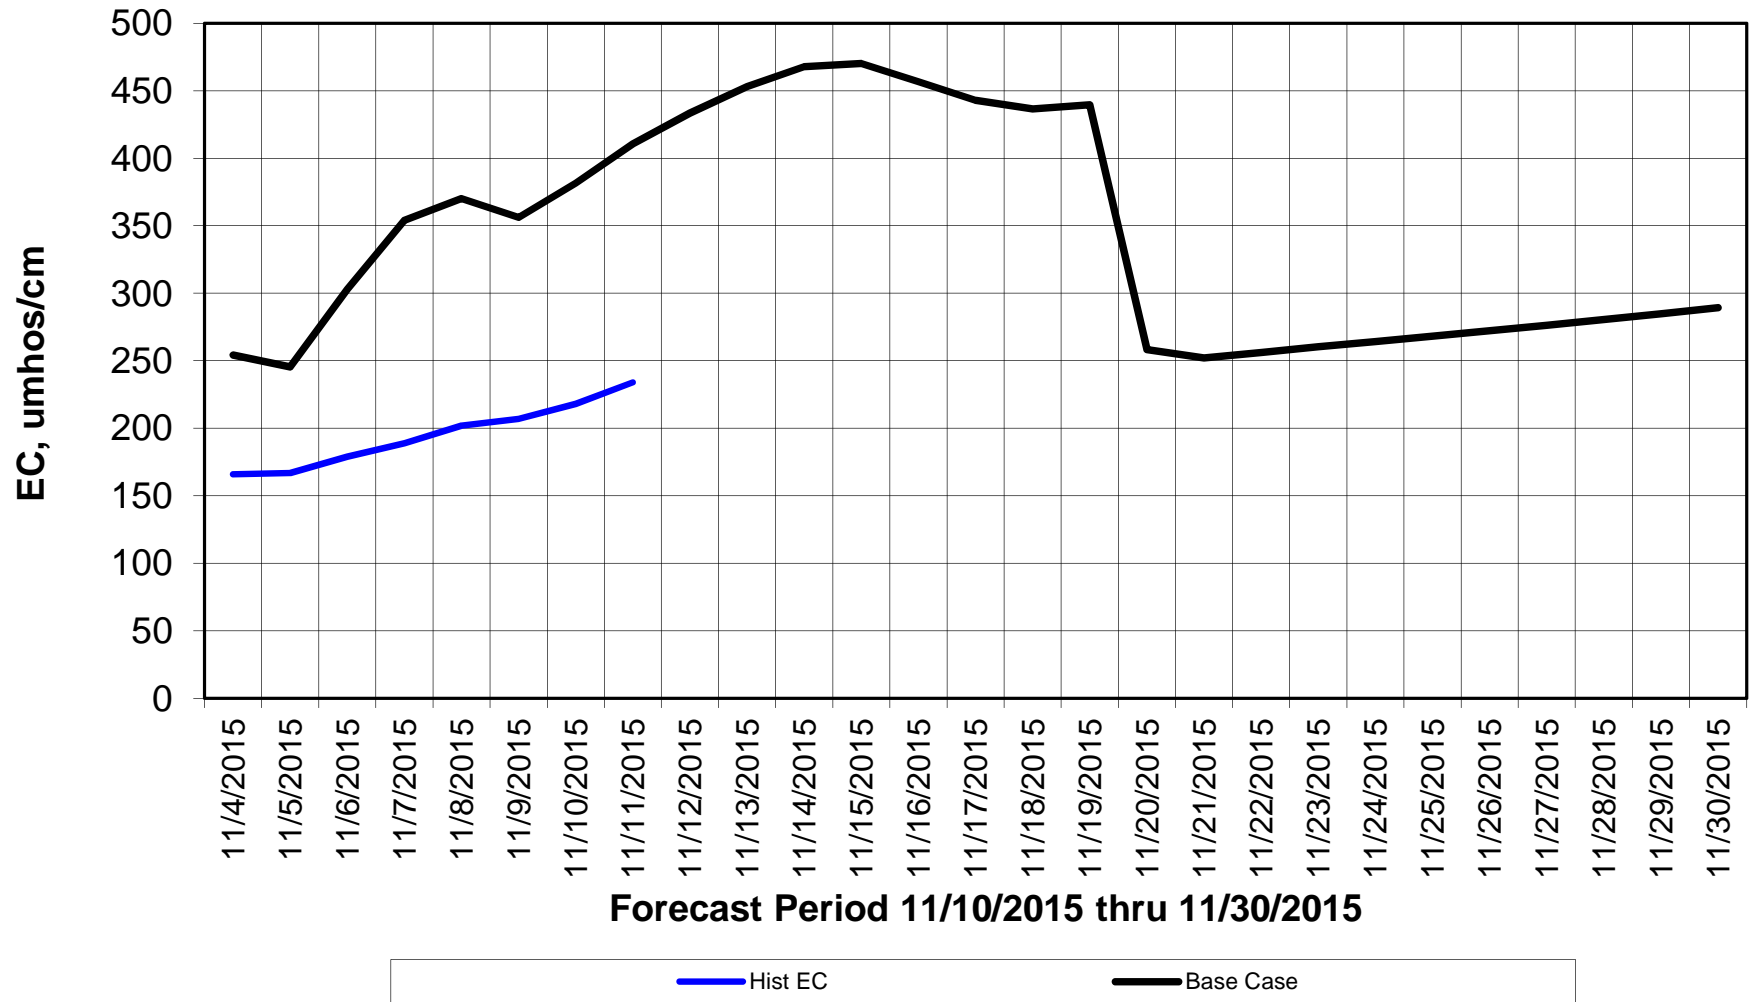

Forecasted Daily EC @ Holland Ct

Forecast Period 11/10/2015 thru 11/30/2015

Forecasted Daily EC @ Old River near Middle River

Forecasted Daily EC @ San Joaquin River at Brandt Bridge

— Hist EC — Base Case

Adjusted Forecasted Daily EC @ Old River at Tracy Road

Forecast Period 11/10/2015 thru 11/30/2015

Forecasted Daily EC @ Jersey Point

Forecast Period 11/10/2015 thru 11/30/2015

Forecasted Daily EC @ Bethel

Forecast Period 11/10/2015 thru 11/30/2015