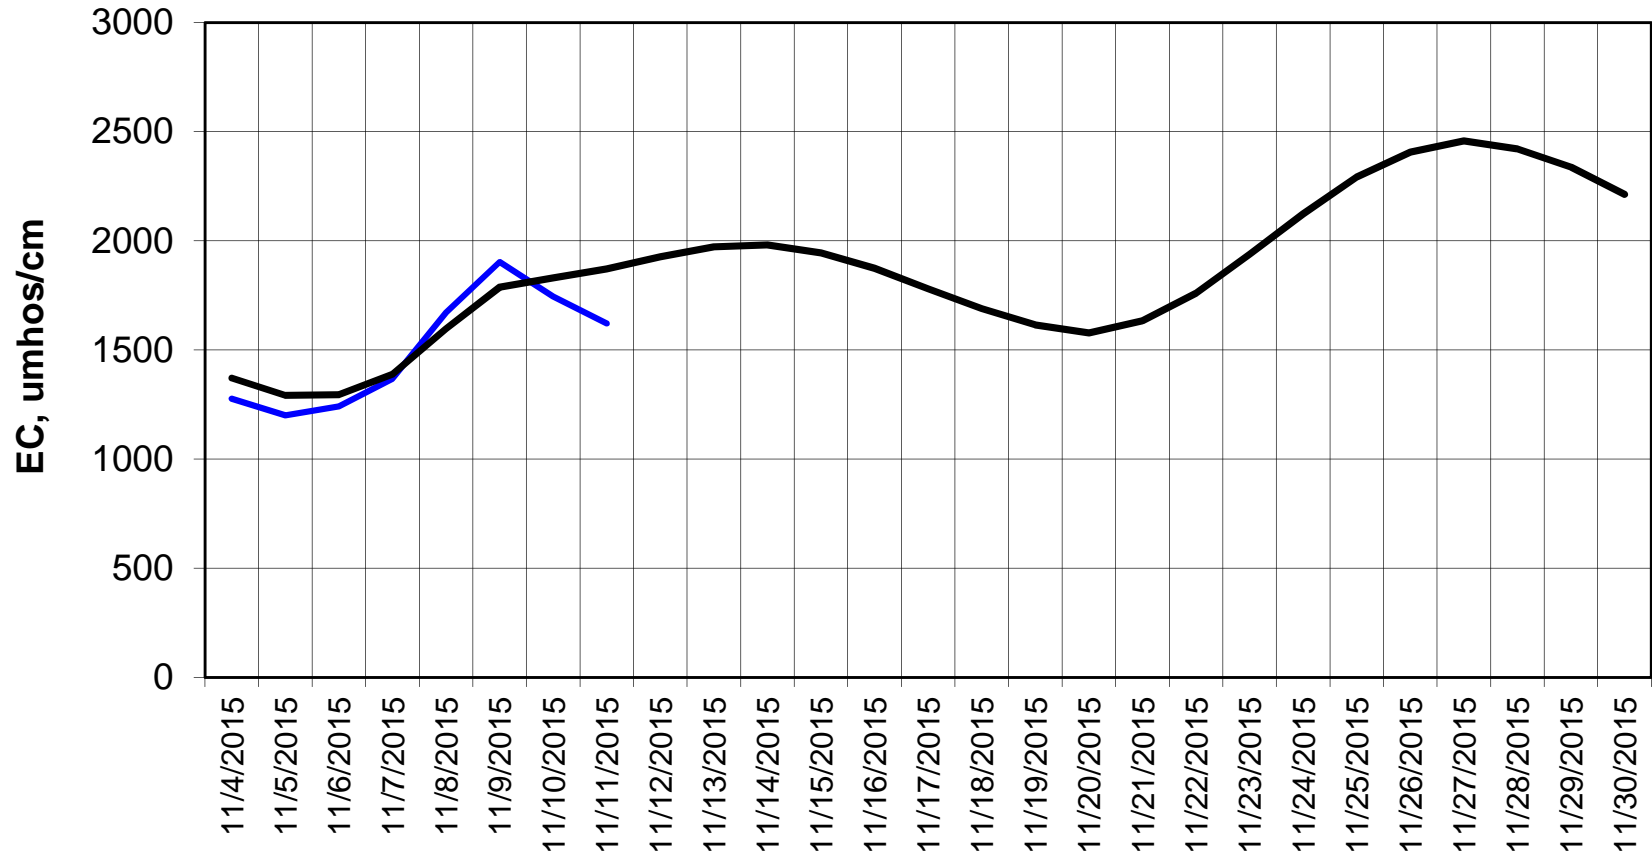

Forecasted Daily EC @ Holland Ct

Forecast Period 11/10/2015 thru 11/30/2015

Forecasted Daily EC @ Old River near Middle River

Forecasted Daily EC @ San Joaquin River at Brandt Bridge

— Hist EC — Base Case

Adjusted Forecasted Daily EC @ Old River at Tracy Road

Forecast Period 11/10/2015 thru 11/30/2015

Forecasted Daily EC @ Jersey Point

Forecast Period 11/10/2015 thru 11/30/2015

Forecasted Daily EC @ Bethel

Forecast Period 11/10/2015 thru 11/30/2015