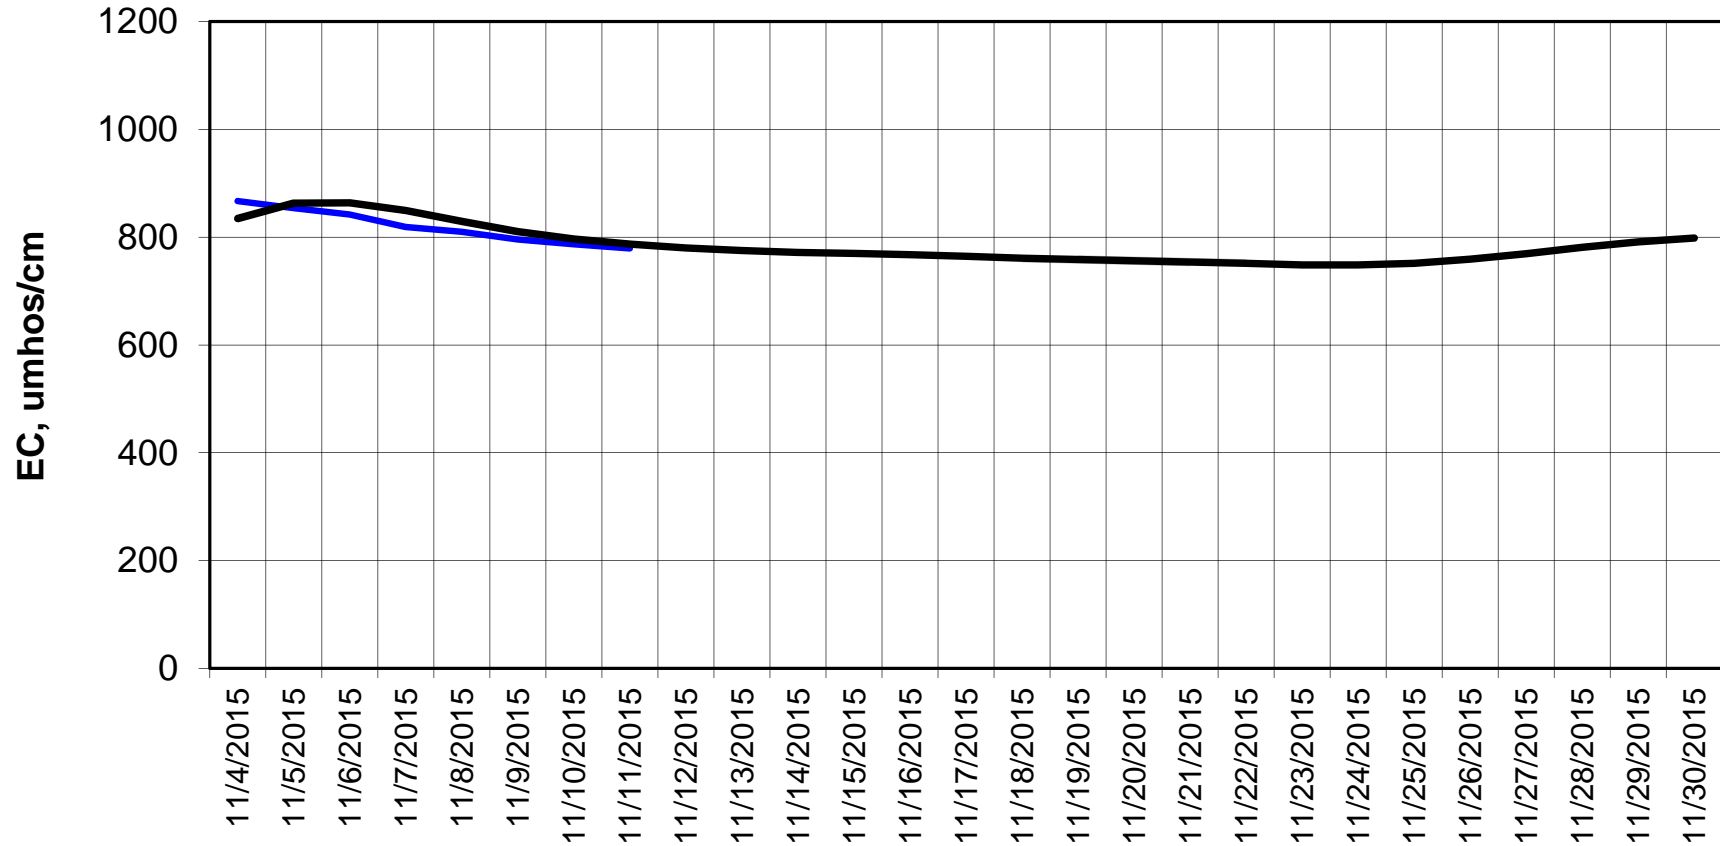

Forecasted Daily EC @ Holland Ct

Forecast Period 11/10/2015 thru 11/30/2015

Forecasted Daily EC @ Old River near Middle River

Forecasted Daily EC @ San Joaquin River at Brandt Bridge

— Hist EC — Base Case

Adjusted Forecasted Daily EC @ Old River at Tracy Road

Forecast Period 11/10/2015 thru 11/30/2015

Forecasted Daily EC @ Jersey Point

Forecast Period 11/10/2015 thru 11/30/2015

Forecasted Daily EC @ Bethel

Forecast Period 11/10/2015 thru 11/30/2015