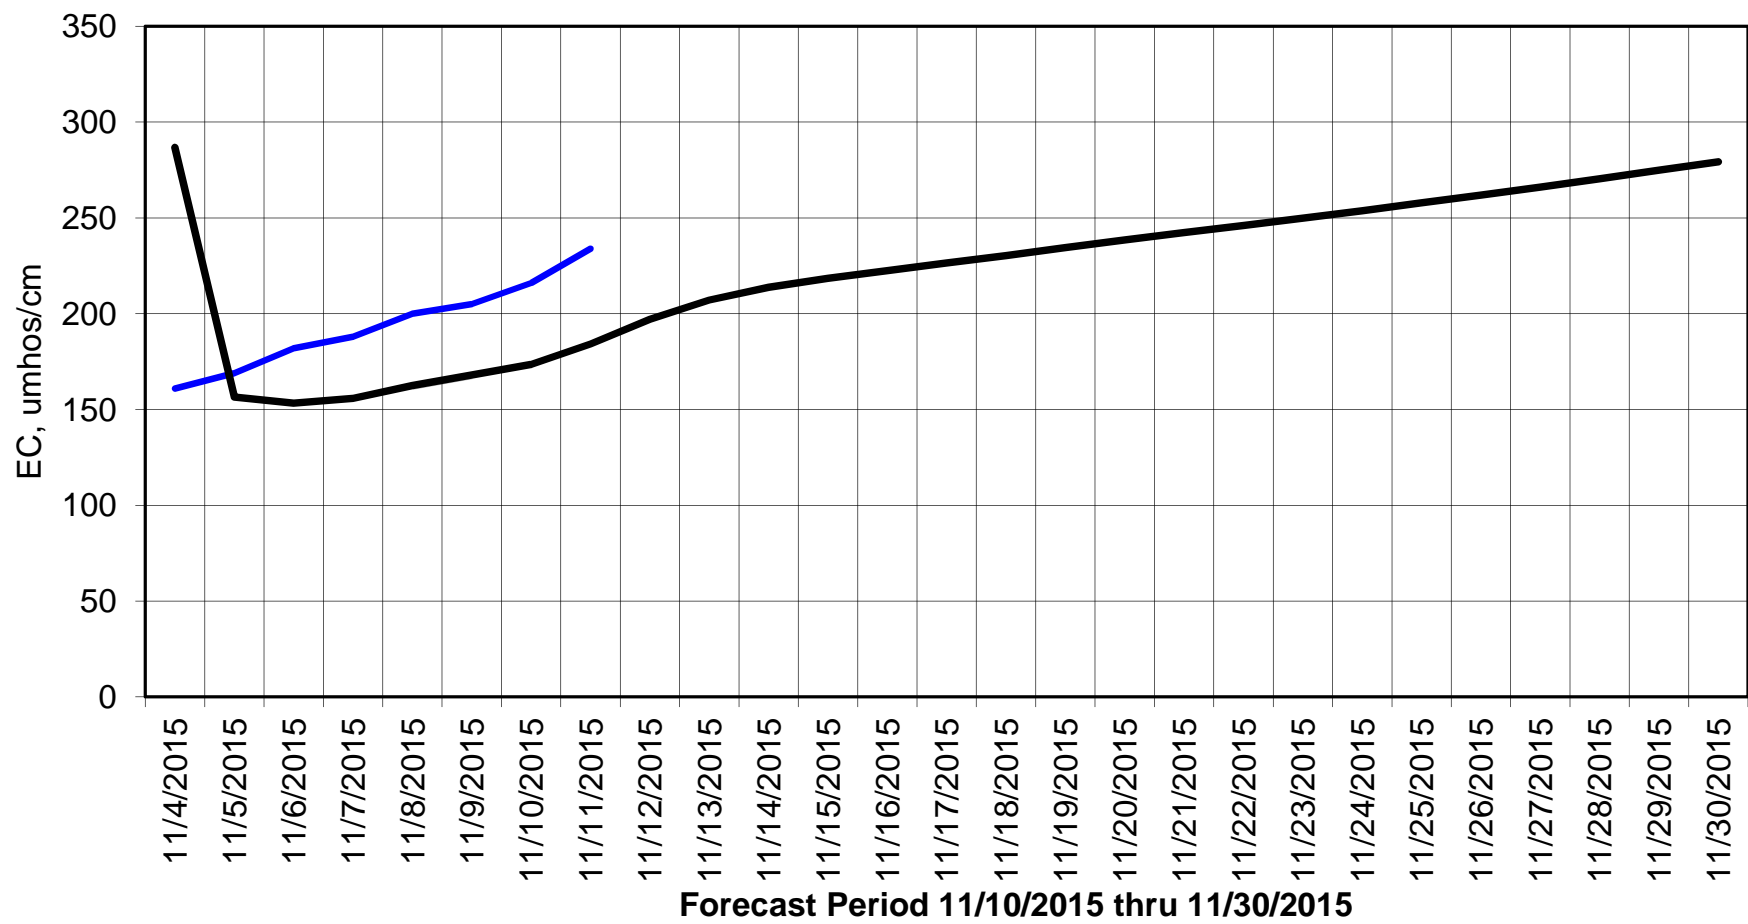

Forecasted Daily EC @ Holland Ct

Forecast Period 11/10/2015 thru 11/30/2015

Forecasted Daily EC @ Old River near Middle River

Forecasted Daily EC @ San Joaquin River at Brandt Bridge

— Hist EC — Base Case

Adjusted Forecasted Daily EC @ Old River at Tracy Road

Forecast Period 11/10/2015 thru 11/30/2015

Forecasted Daily EC @ Jersey Point

Forecast Period 11/10/2015 thru 11/30/2015

Forecasted Daily EC @ Bethel

Forecast Period 11/10/2015 thru 11/30/2015