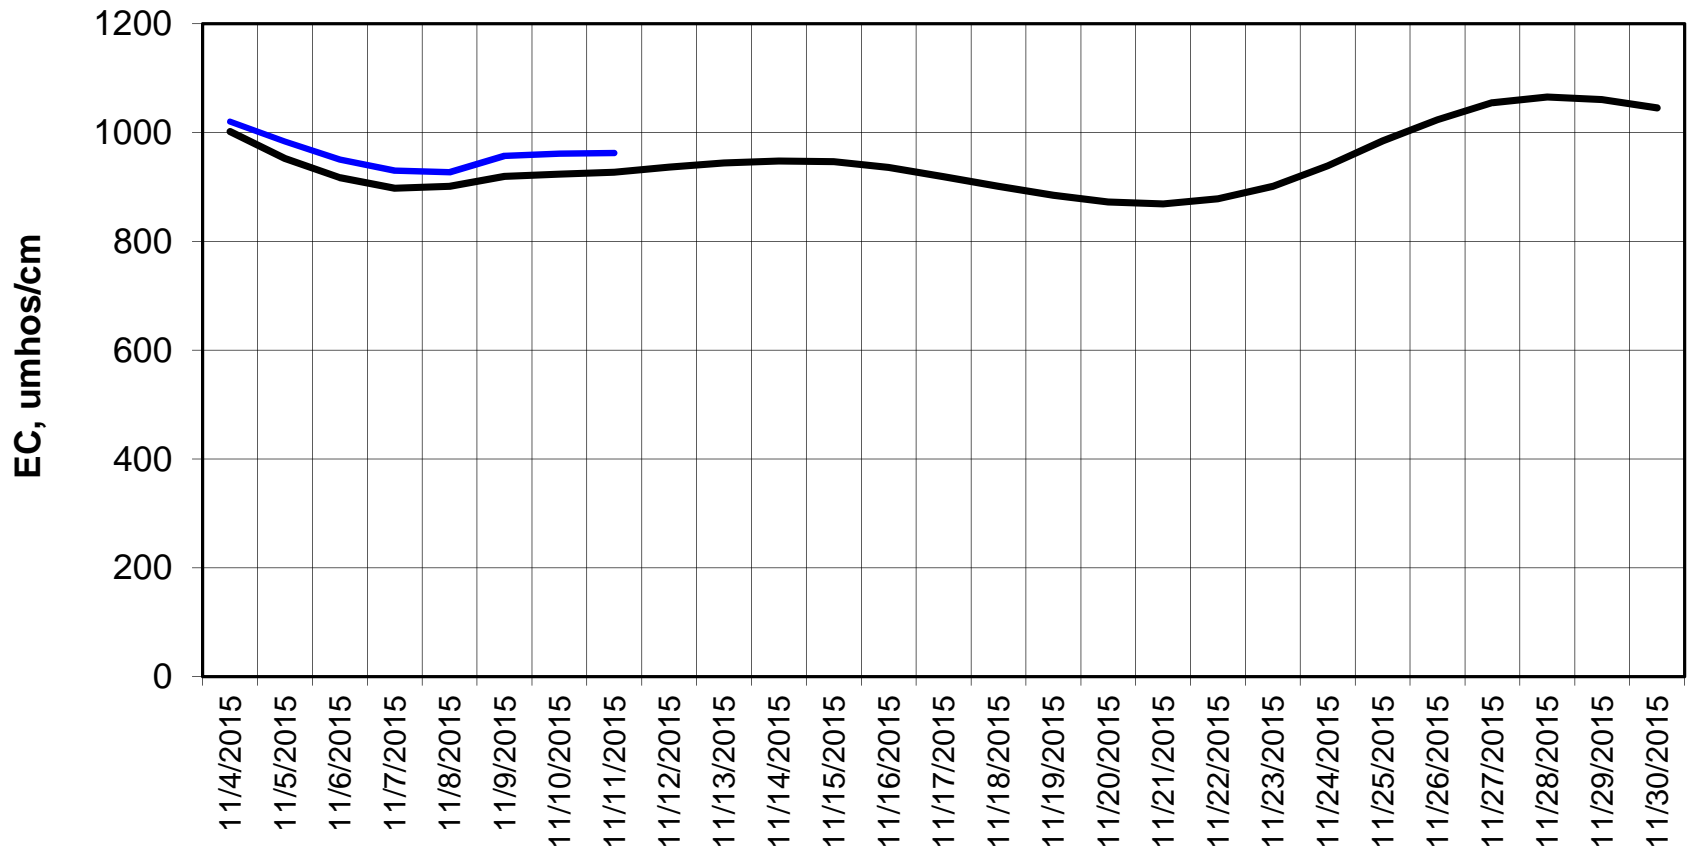

Adjusted Forecasted Daily EC @ Old River at Tracy Road

Forecast Period 11/10/2015 thru 11/30/2015

Forecasted Daily EC @ Jersey Point

Forecast Period 11/10/2015 thru 11/30/2015

Forecasted Daily EC @ Bethel

Forecast Period 11/10/2015 thru 11/30/2015