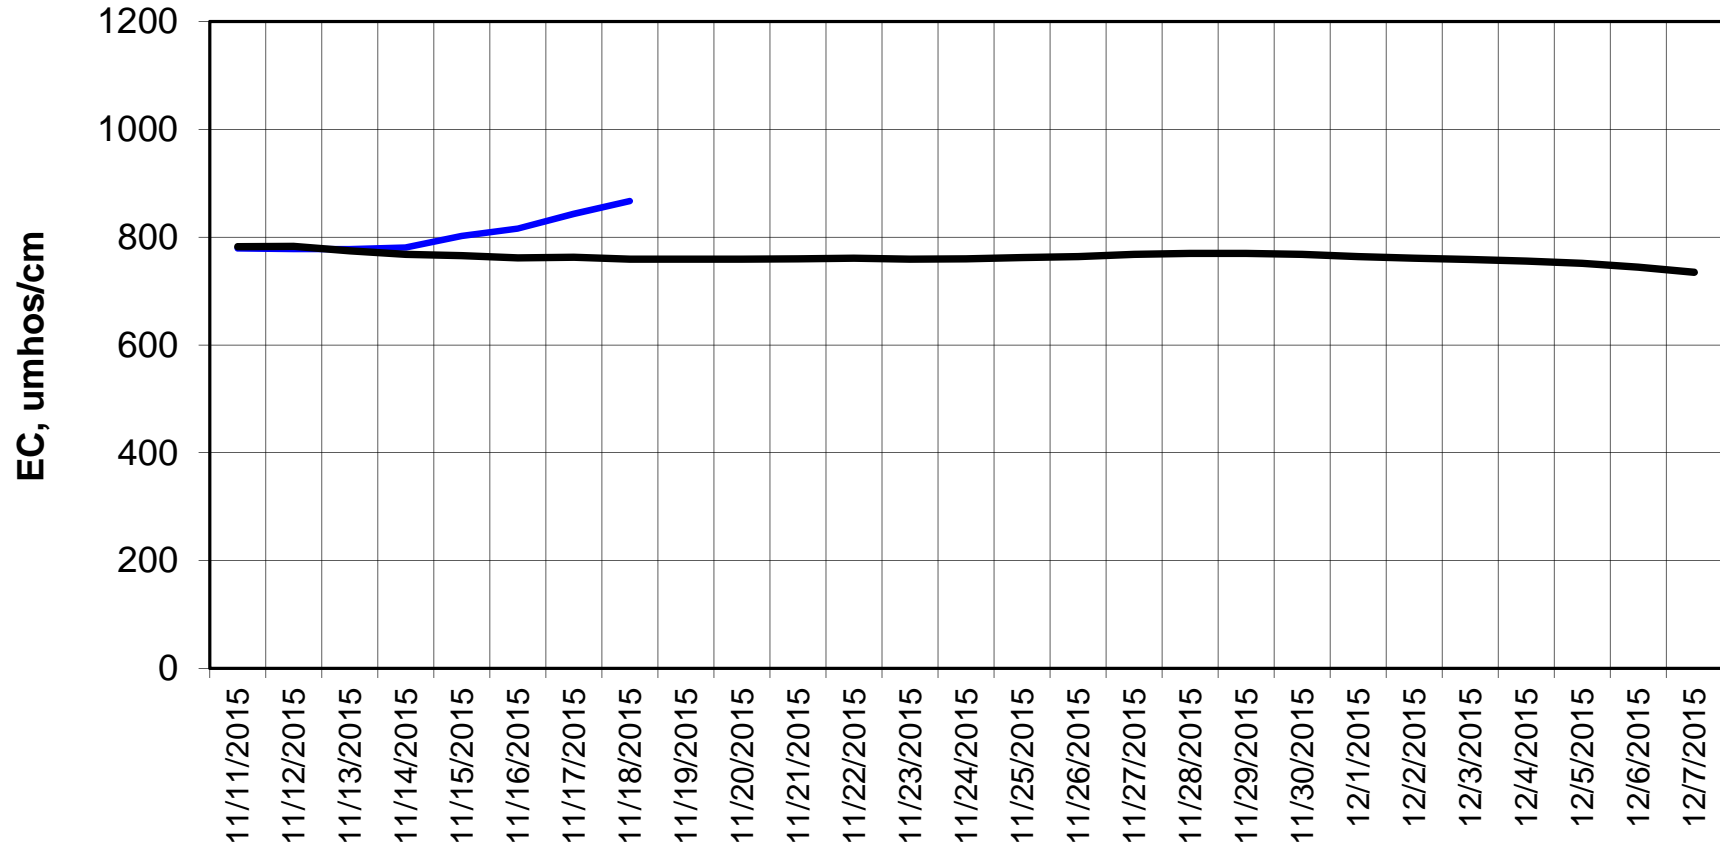

Forecasted Daily EC @ Holland Ct

Forecast Period 11/17/2015 thru 12/7/2015

Forecasted Daily EC @ Old River near Middle River

Forecasted Daily EC @ San Joaquin River at Brandt Bridge

Forecast Period 11/17/2015 thru 12/7/2015

Adjusted Forecasted Daily EC @ Old River at Tracy Road

Forecast Period 11/17/2015 thru 12/7/2015

Forecasted Daily EC @ Jersey Point

Forecast Period 11/17/2015 thru 12/7/2015

Forecasted Daily EC @ Bethel