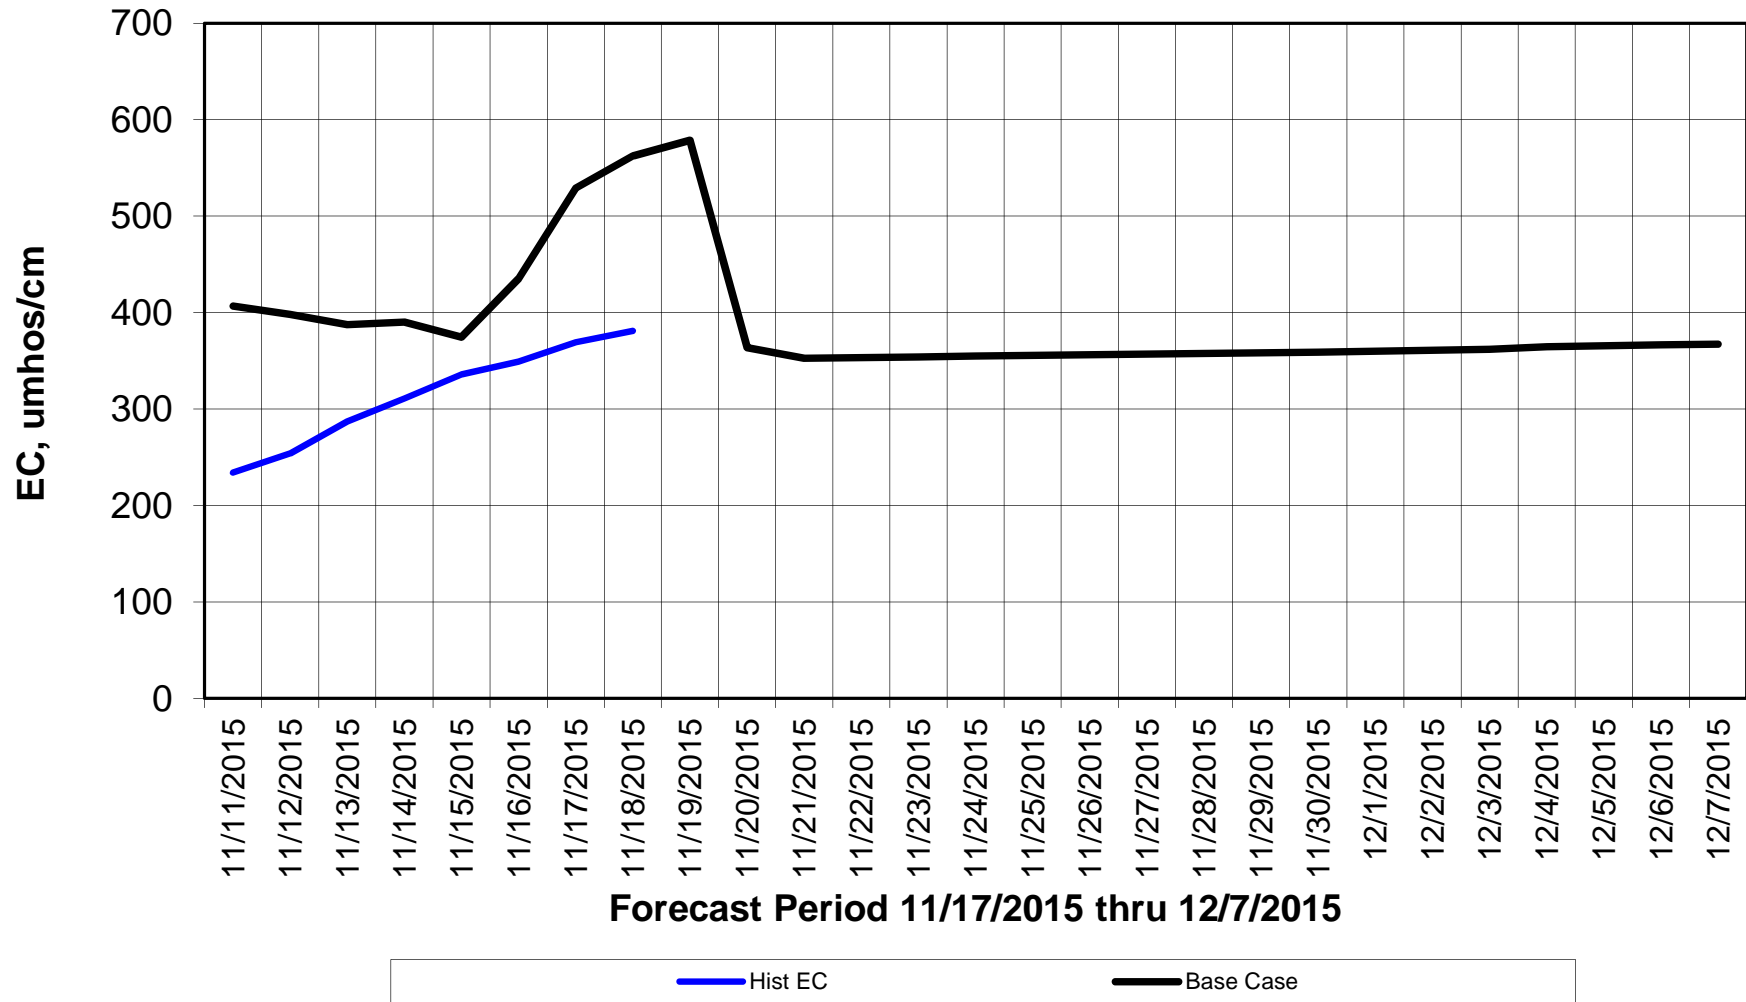

Forecasted Daily EC @ Holland Ct

Forecast Period 11/17/2015 thru 12/7/2015

Forecasted Daily EC @ Old River near Middle River

Forecasted Daily EC @ San Joaquin River at Brandt Bridge

Forecast Period 11/17/2015 thru 12/7/2015

Adjusted Forecasted Daily EC @ Old River at Tracy Road

Forecast Period 11/17/2015 thru 12/7/2015

Forecasted Daily EC @ Jersey Point

Forecast Period 11/17/2015 thru 12/7/2015

Forecasted Daily EC @ Bethel