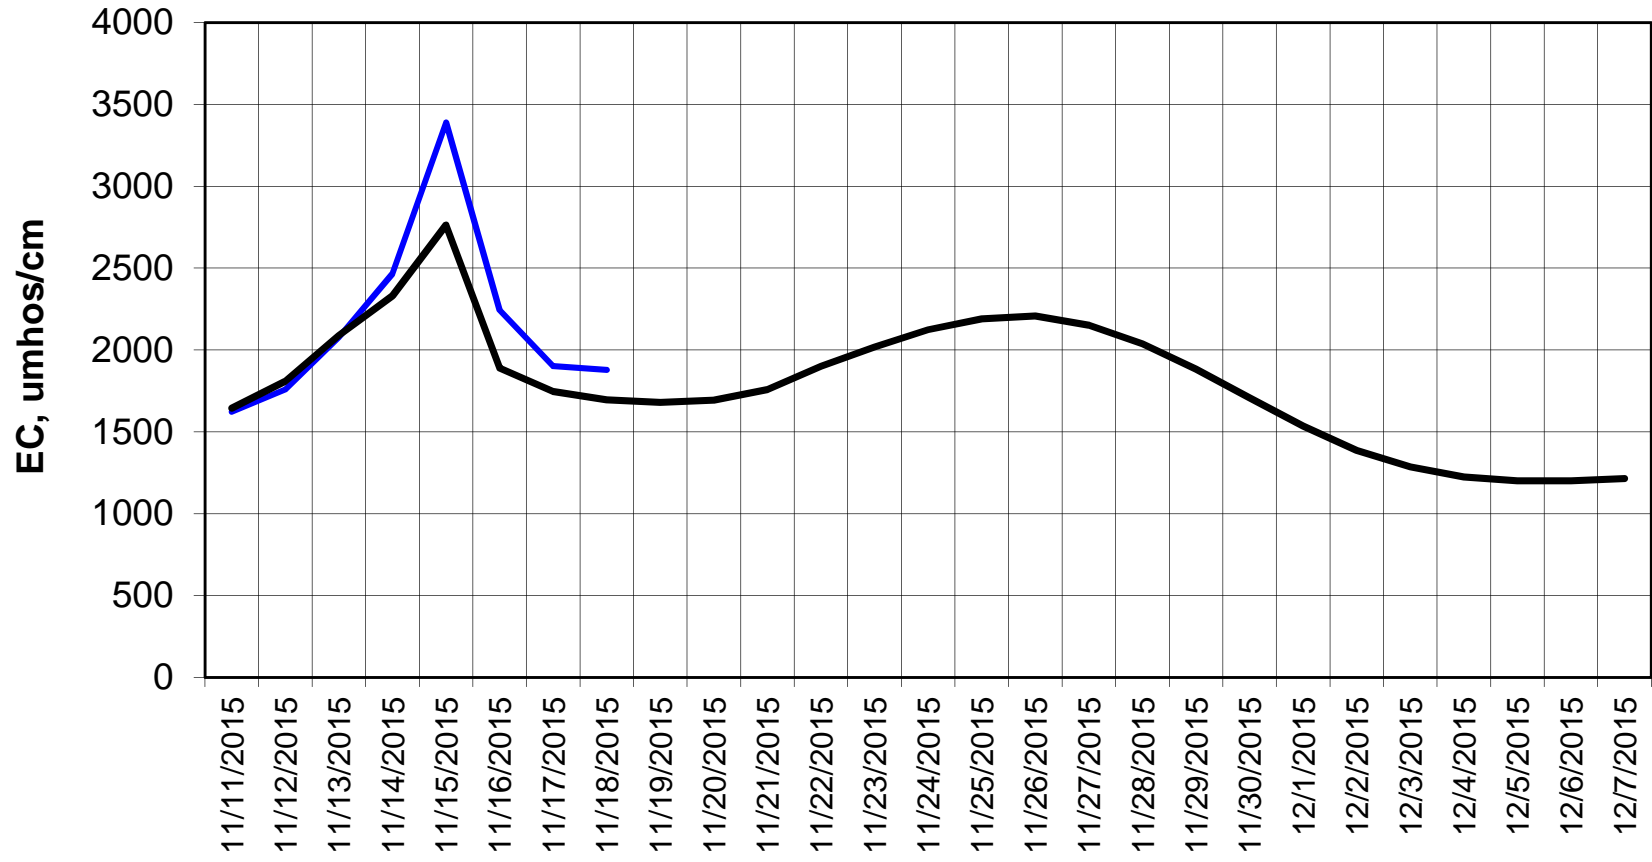

Forecasted Daily EC @ Holland Ct

Forecast Period 11/17/2015 thru 12/7/2015

Forecasted Daily EC @ Old River near Middle River

Forecasted Daily EC @ San Joaquin River at Brandt Bridge

Forecast Period 11/17/2015 thru 12/7/2015

Adjusted Forecasted Daily EC @ Old River at Tracy Road

Forecast Period 11/17/2015 thru 12/7/2015

Forecasted Daily EC @ Jersey Point

Forecast Period 11/17/2015 thru 12/7/2015

Forecasted Daily EC @ Bethel