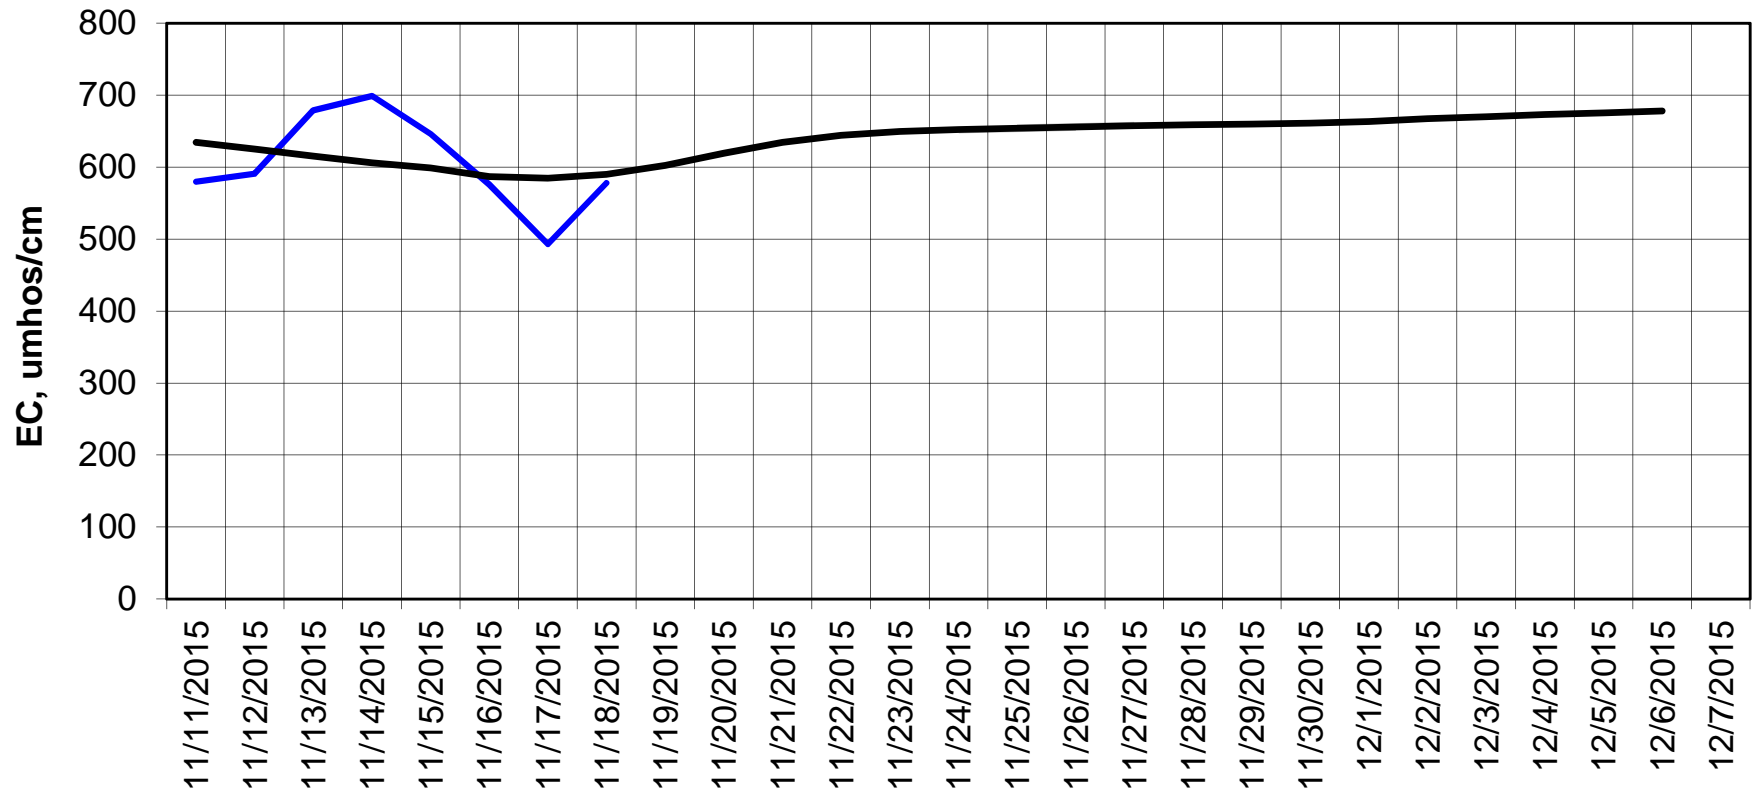

Forecasted Daily EC @ Holland Ct

Forecast Period 11/17/2015 thru 12/7/2015

Forecasted Daily EC @ Old River near Middle River

Forecasted Daily EC @ San Joaquin River at Brandt Bridge

Forecast Period 11/17/2015 thru 12/7/2015

Adjusted Forecasted Daily EC @ Old River at Tracy Road

Forecast Period 11/17/2015 thru 12/7/2015

Forecasted Daily EC @ Jersey Point

Forecast Period 11/17/2015 thru 12/7/2015

Forecasted Daily EC @ Bethel