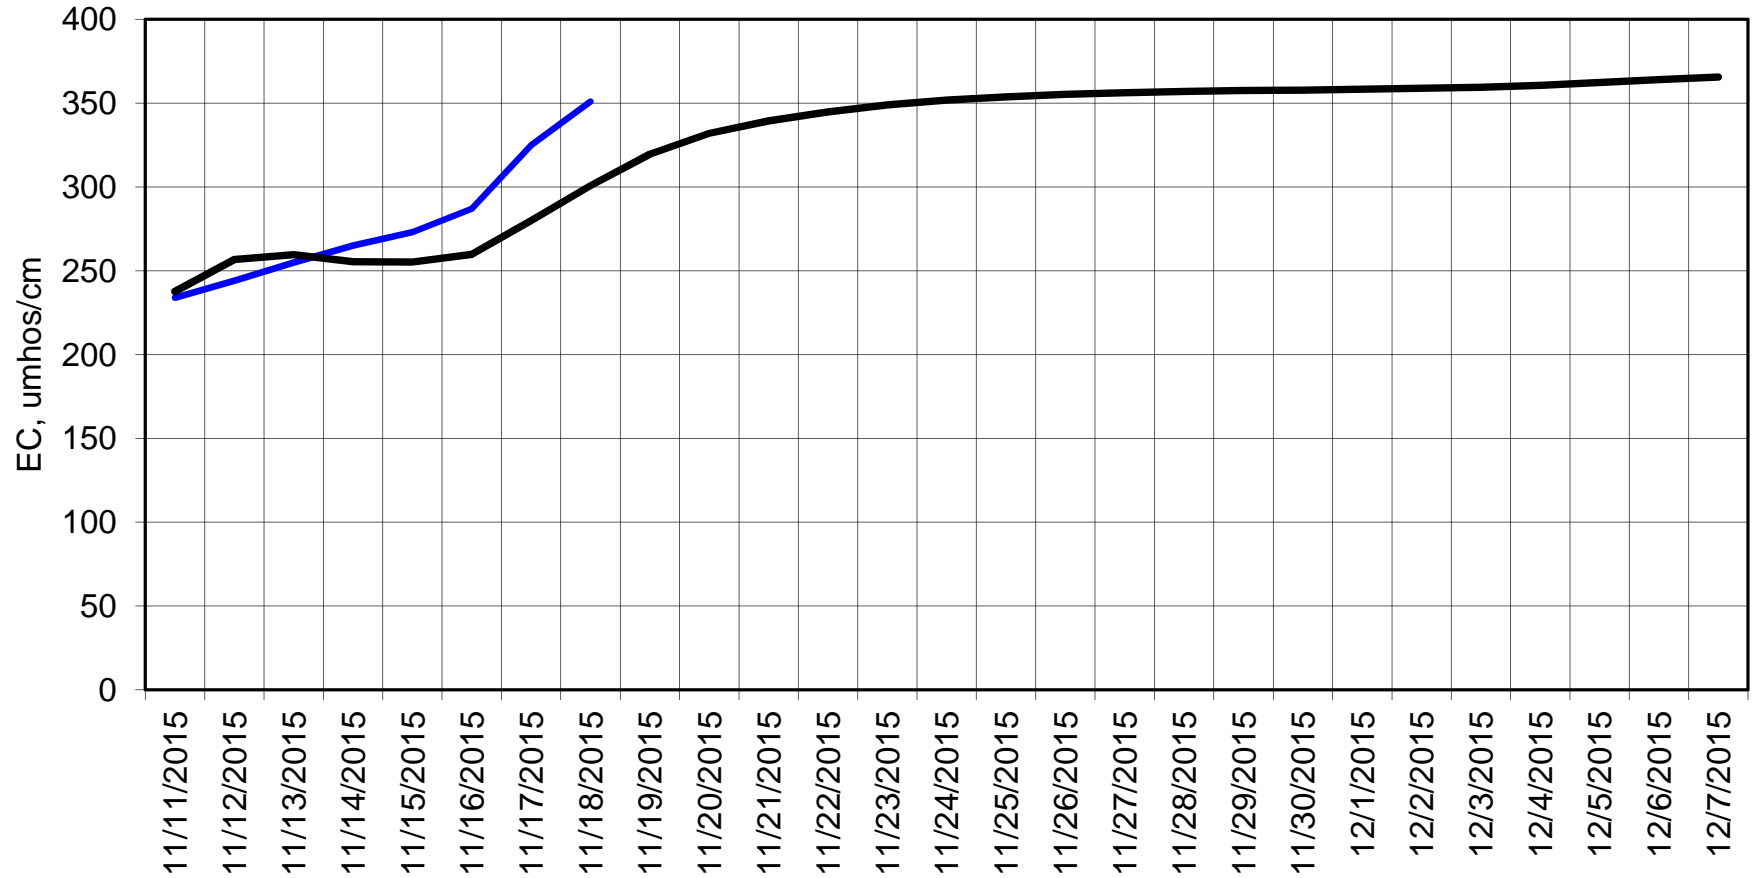

Forecasted Daily EC @ Holland Ct

Forecast Period 11/17/2015 thru 12/7/2015

Forecasted Daily EC @ Old River near Middle River

Forecasted Daily EC @ San Joaquin River at Brandt Bridge

Forecast Period 11/17/2015 thru 12/7/2015

Adjusted Forecasted Daily EC @ Old River at Tracy Road

Forecast Period 11/17/2015 thru 12/7/2015

Forecasted Daily EC @ Jersey Point

Forecast Period 11/17/2015 thru 12/7/2015

Forecasted Daily EC @ Bethel