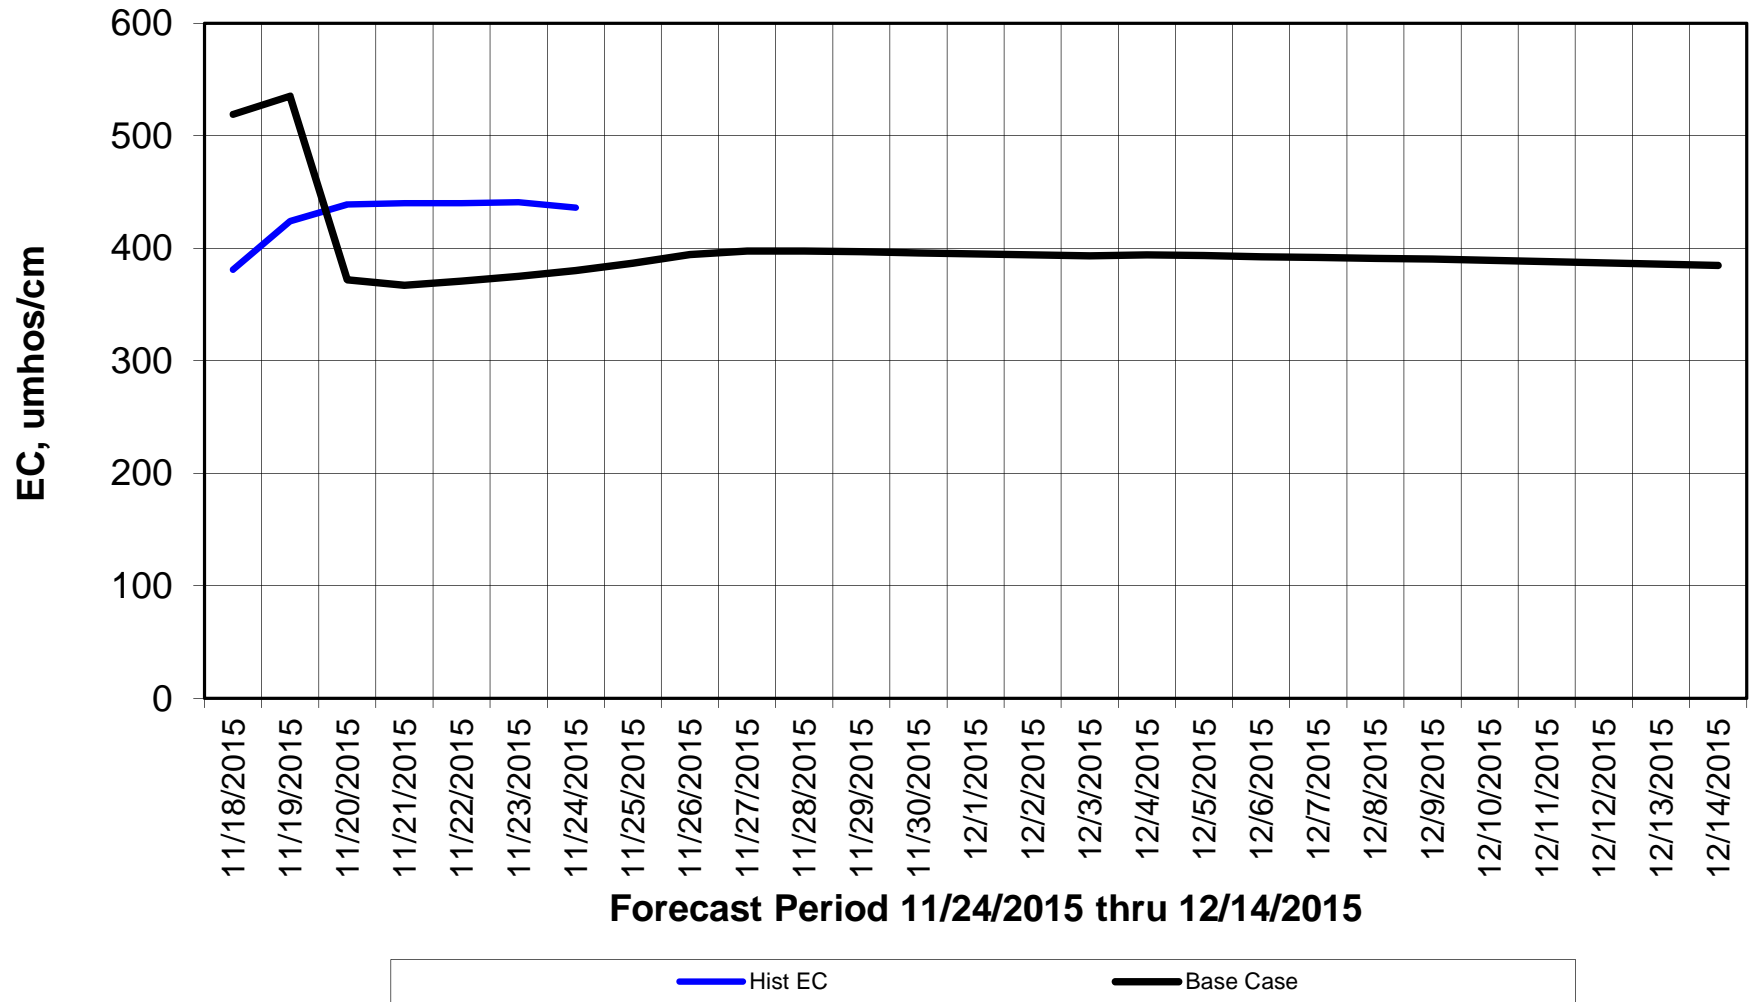

### Forecasted Daily EC @ Holland Ct

Forecast Period 11/24/2015 thru 12/14/2015

### Forecasted Daily EC @ Old River near Middle River

### Adjusted Forecasted Daily EC @ Old River at Tracy Road

Forecast Period 11/24/2015 thru 12/14/2015