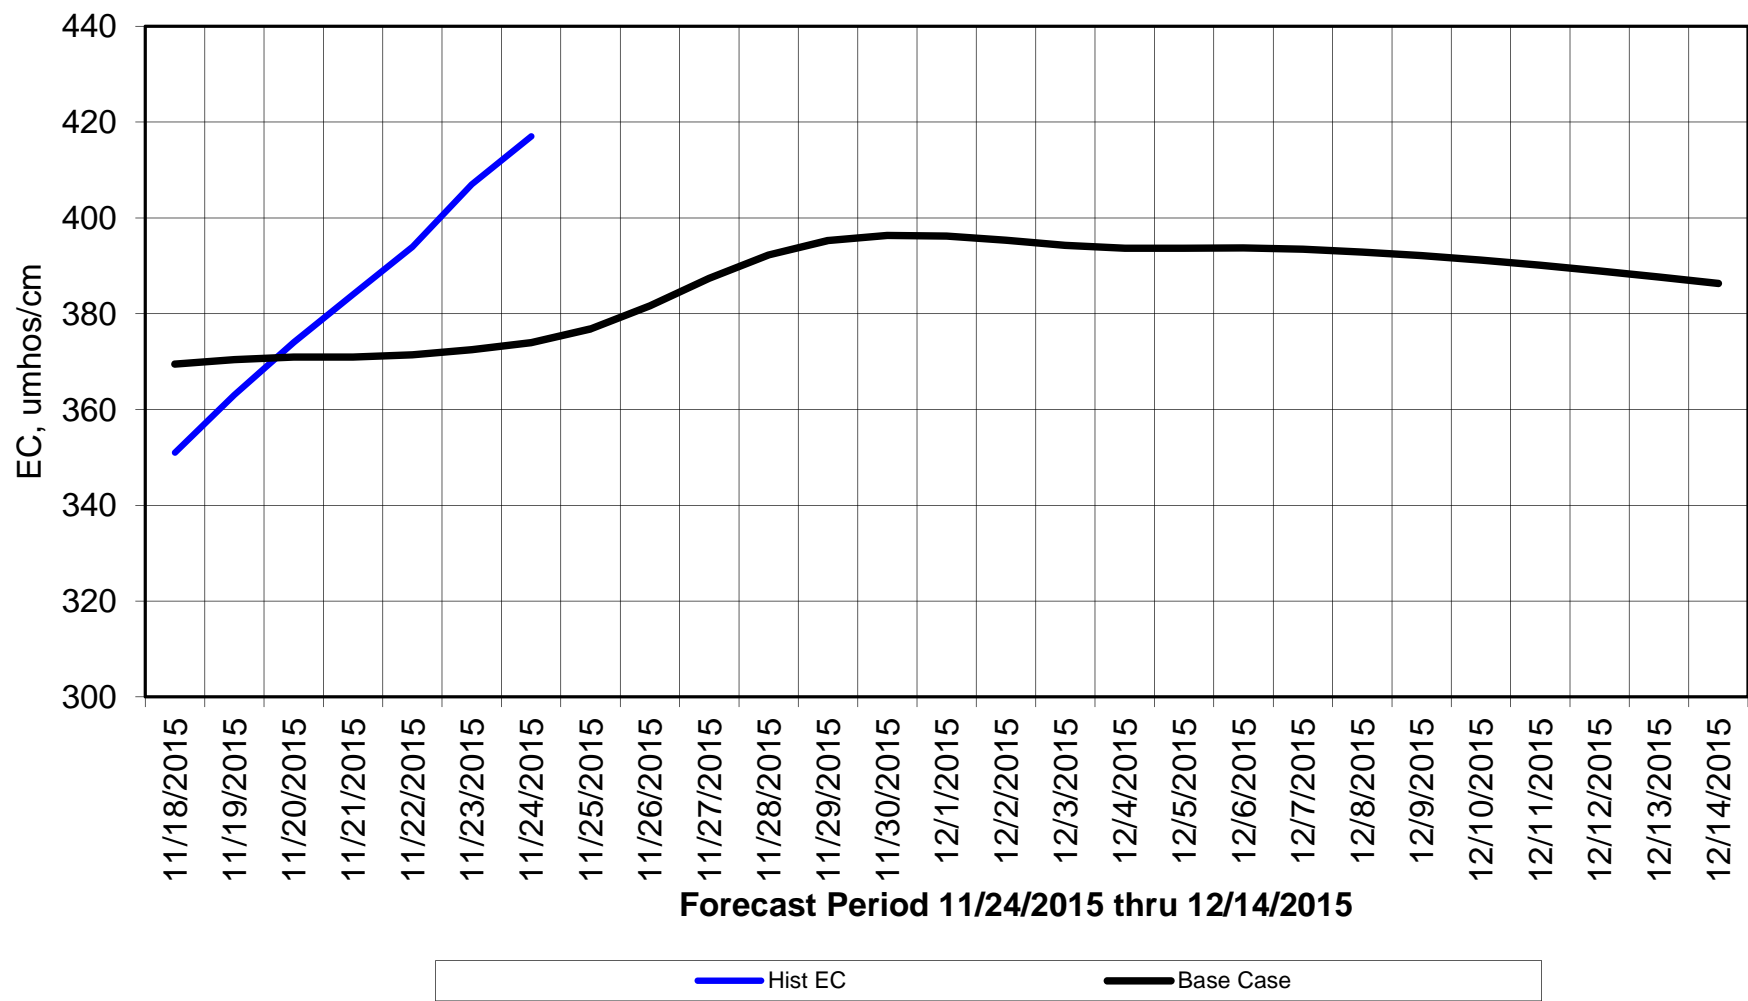

### Forecasted Daily EC @ Holland Ct

Forecast Period 11/24/2015 thru 12/14/2015

### Forecasted Daily EC @ Old River near Middle River

### Adjusted Forecasted Daily EC @ Old River at Tracy Road

Forecast Period 11/24/2015 thru 12/14/2015