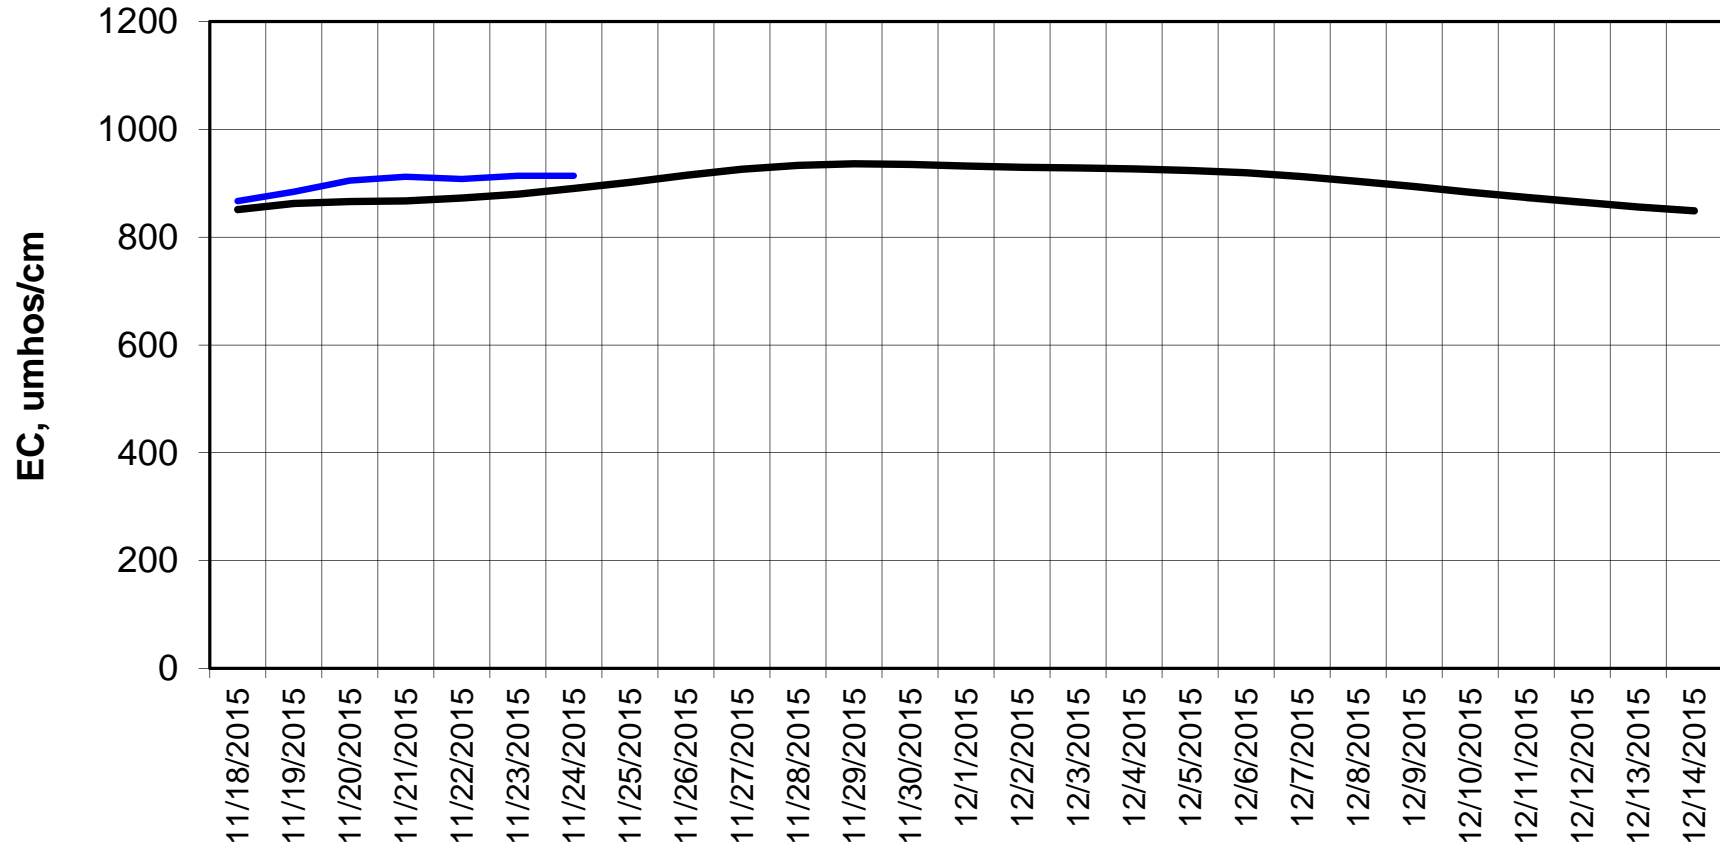

### Forecasted Daily EC @ Holland Ct

Forecast Period 11/24/2015 thru 12/14/2015

### Forecasted Daily EC @ Old River near Middle River

### Adjusted Forecasted Daily EC @ Old River at Tracy Road

Forecast Period 11/24/2015 thru 12/14/2015