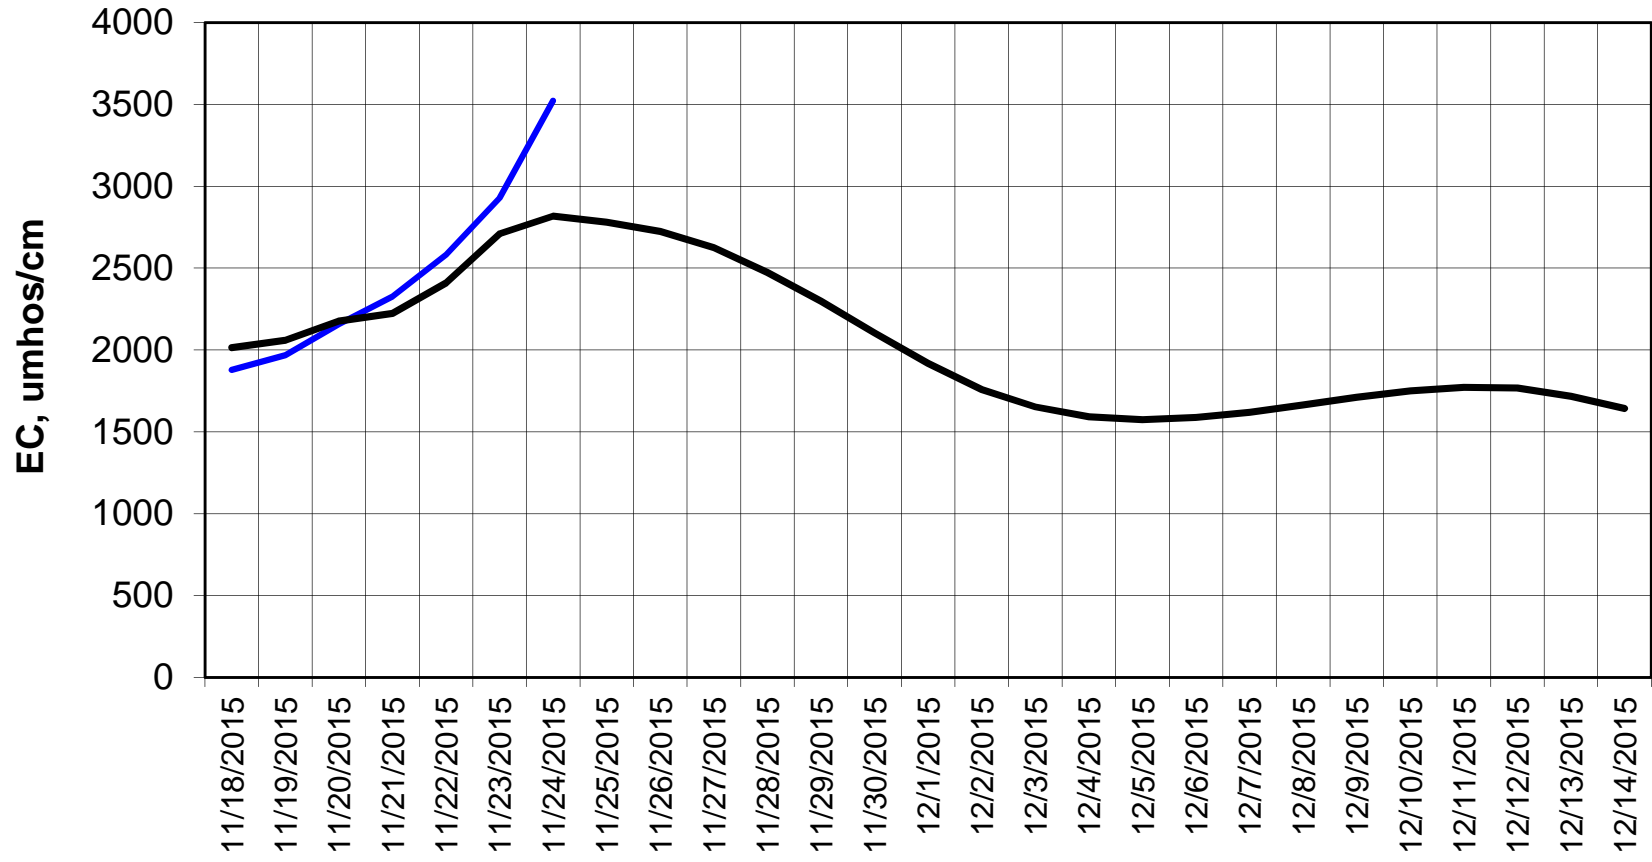

Forecasted Daily EC @ Jersey Point