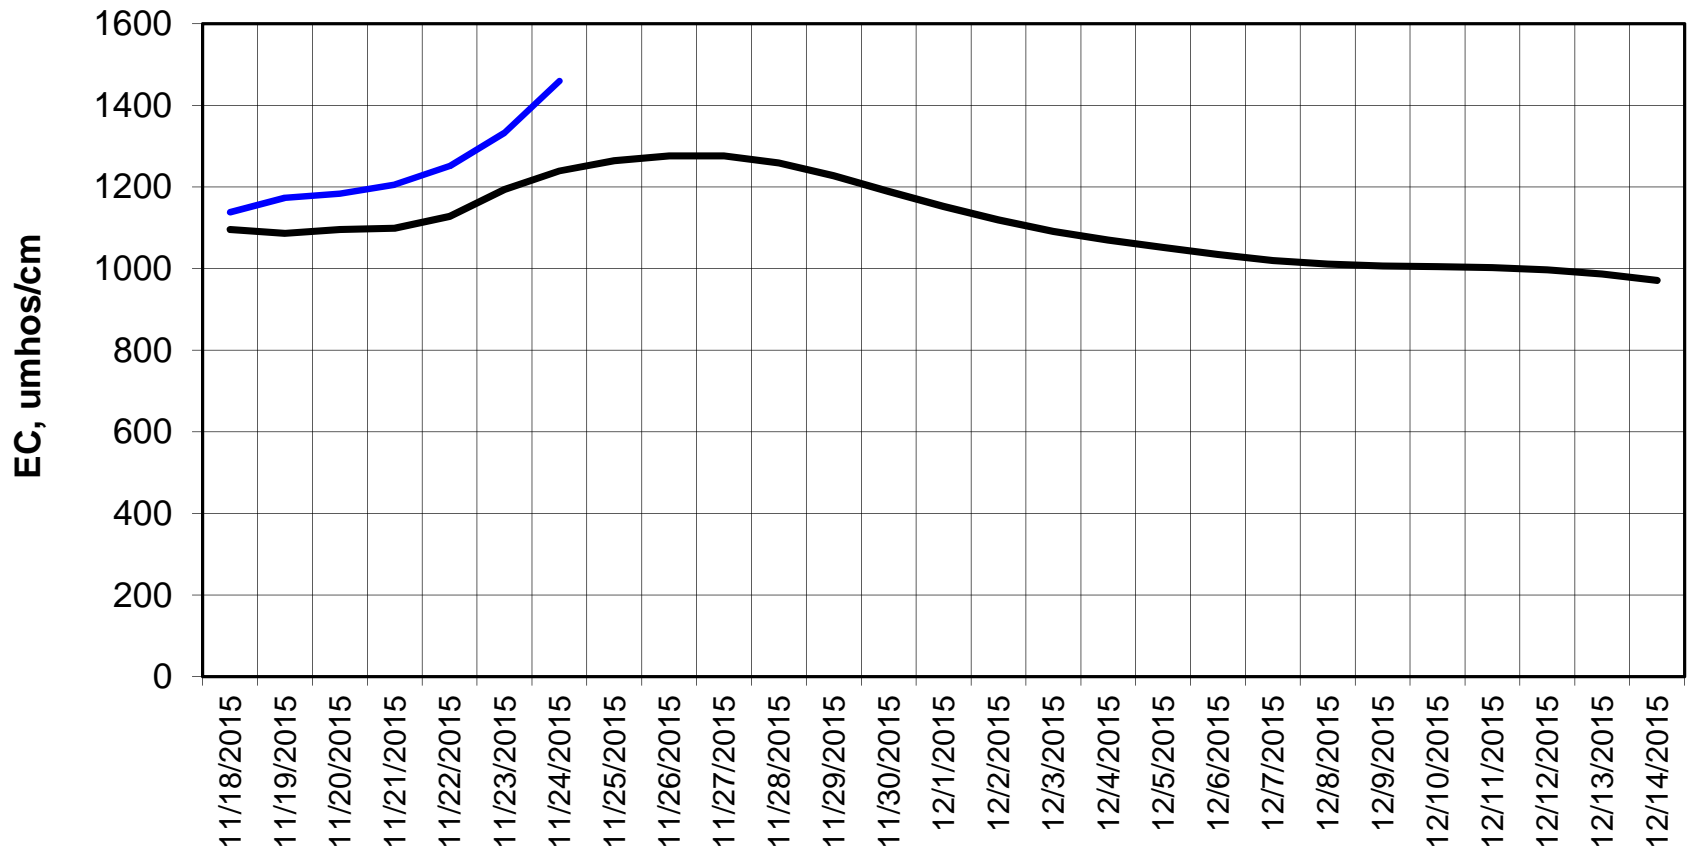

Forecasted Daily EC @ Bethel