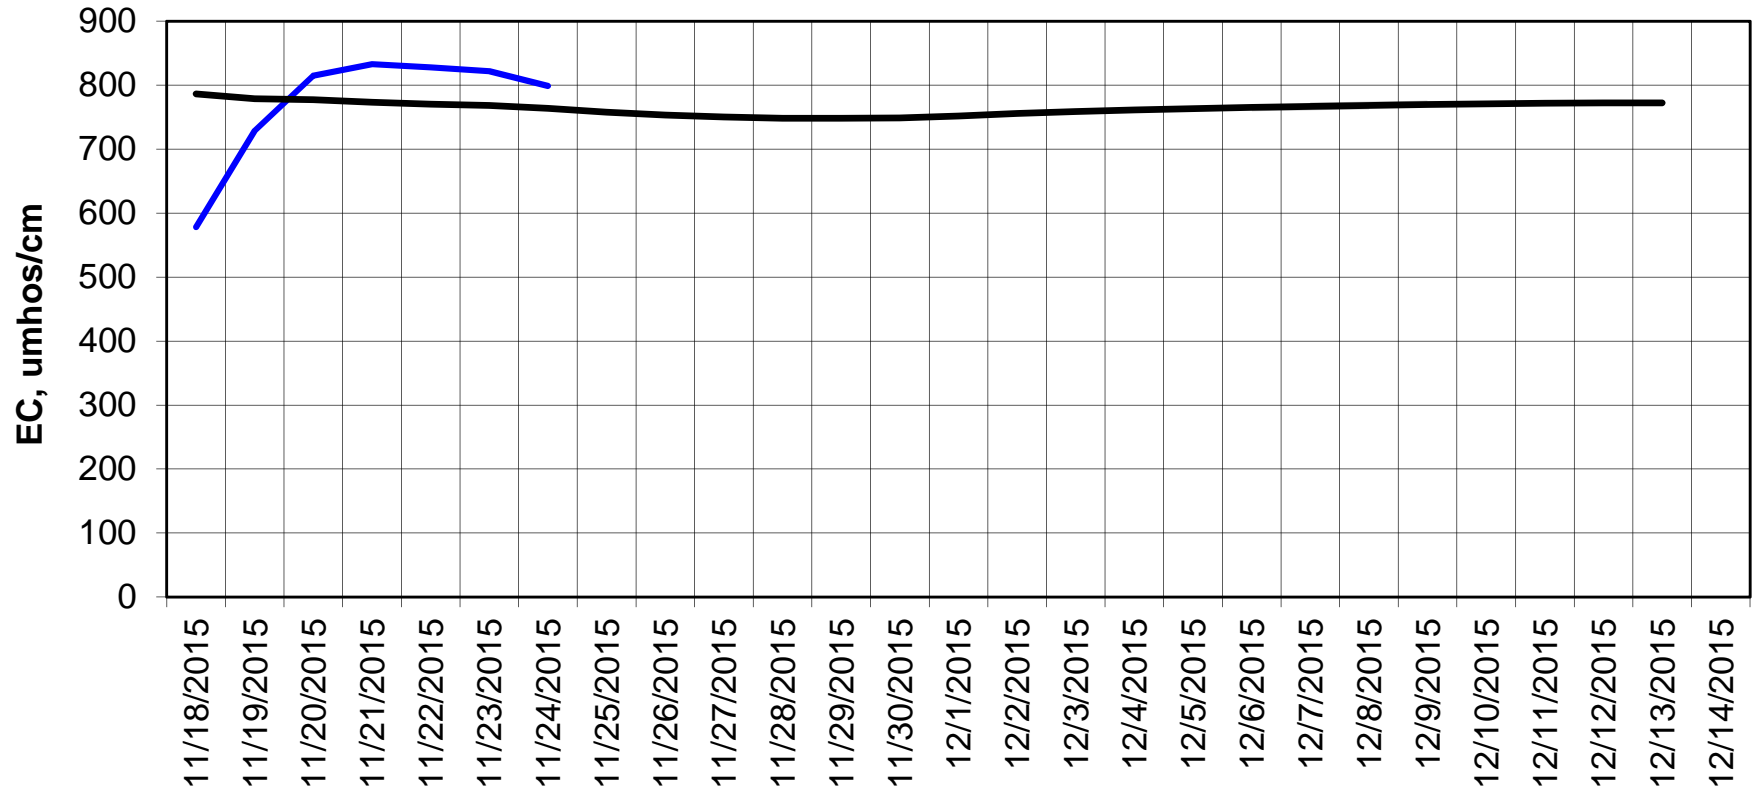

### Forecasted Daily EC @ Holland Ct

Forecast Period 11/24/2015 thru 12/14/2015

### Forecasted Daily EC @ Old River near Middle River

### Adjusted Forecasted Daily EC @ Old River at Tracy Road

Forecast Period 11/24/2015 thru 12/14/2015