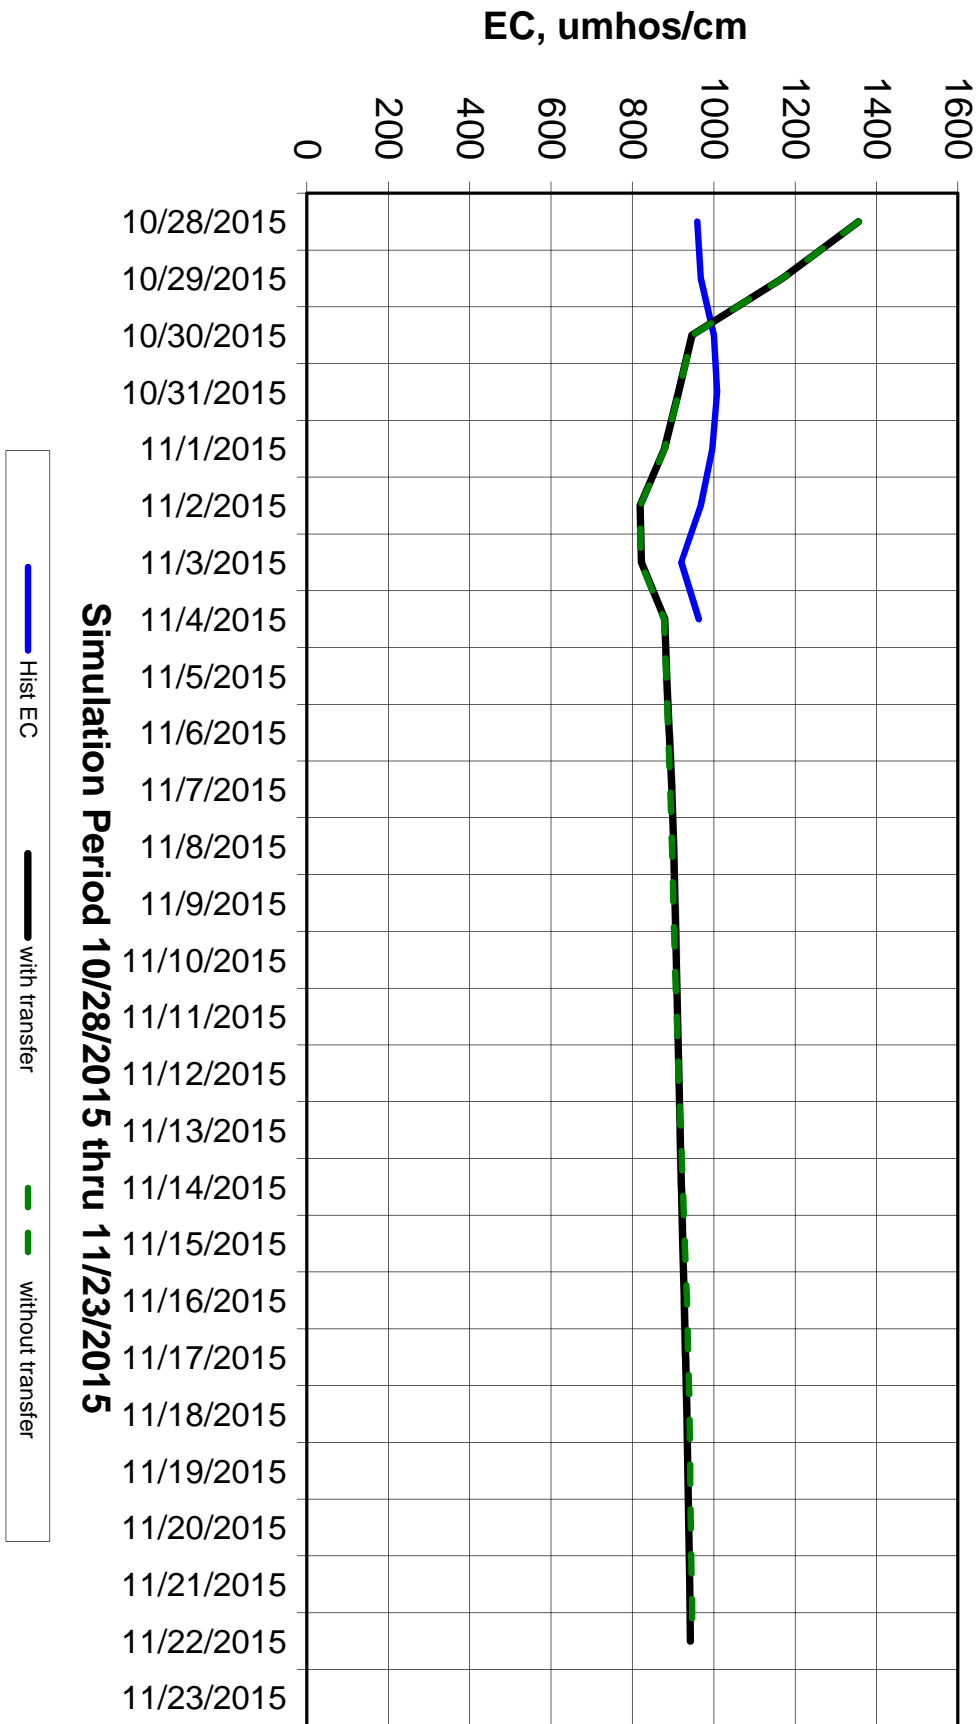

Forecasted Daily EC  
@ Holland Ct

**Forecasted Daily EC  
@ Old River near Middle River**

Forecasted Daily EC  
@ San Joaquin River at Brandt Bridge

# Ajusted Forecasted Daily EC @ Old River at Tracy Road

Forecasted Daily EC  
@ Jersey Point

Simulation Period 10/28/2015 thru 11/23/2015