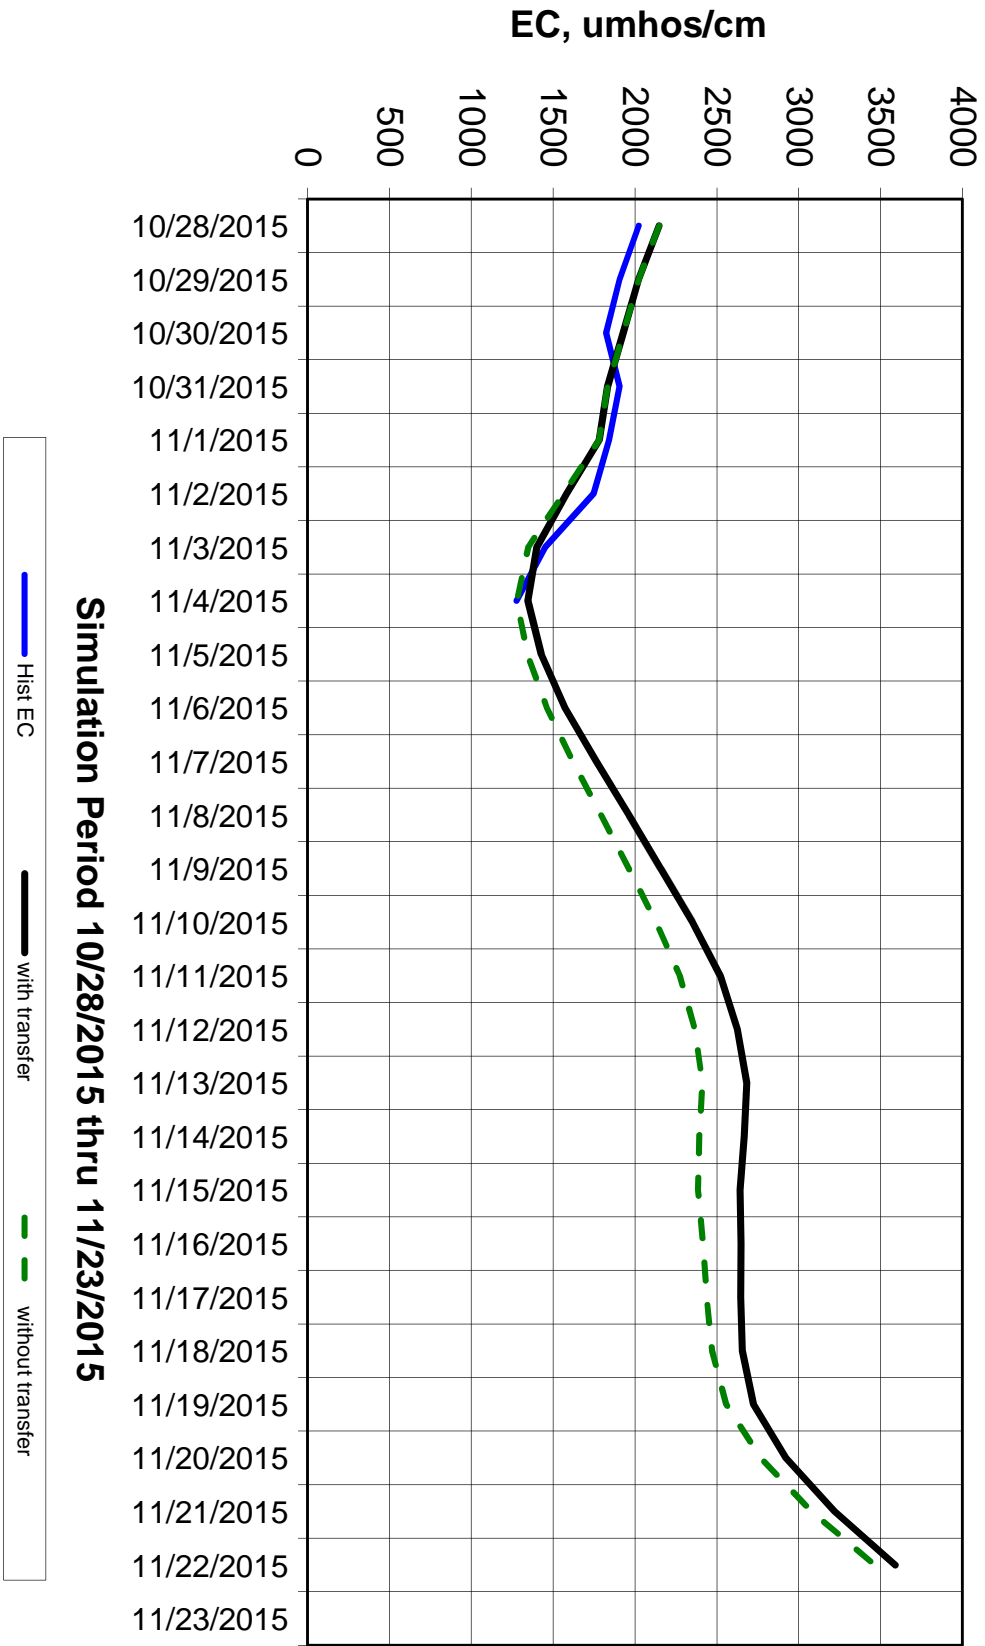

Forecasted Daily EC  
@ Holland Ct

**Forecasted Daily EC  
@ Old River near Middle River**

Forecasted Daily EC  
@ San Joaquin River at Brandt Bridge

# Ajusted Forecasted Daily EC @ Old River at Tracy Road

Forecasted Daily EC  
@ Jersey Point

Simulation Period 10/28/2015 thru 11/23/2015