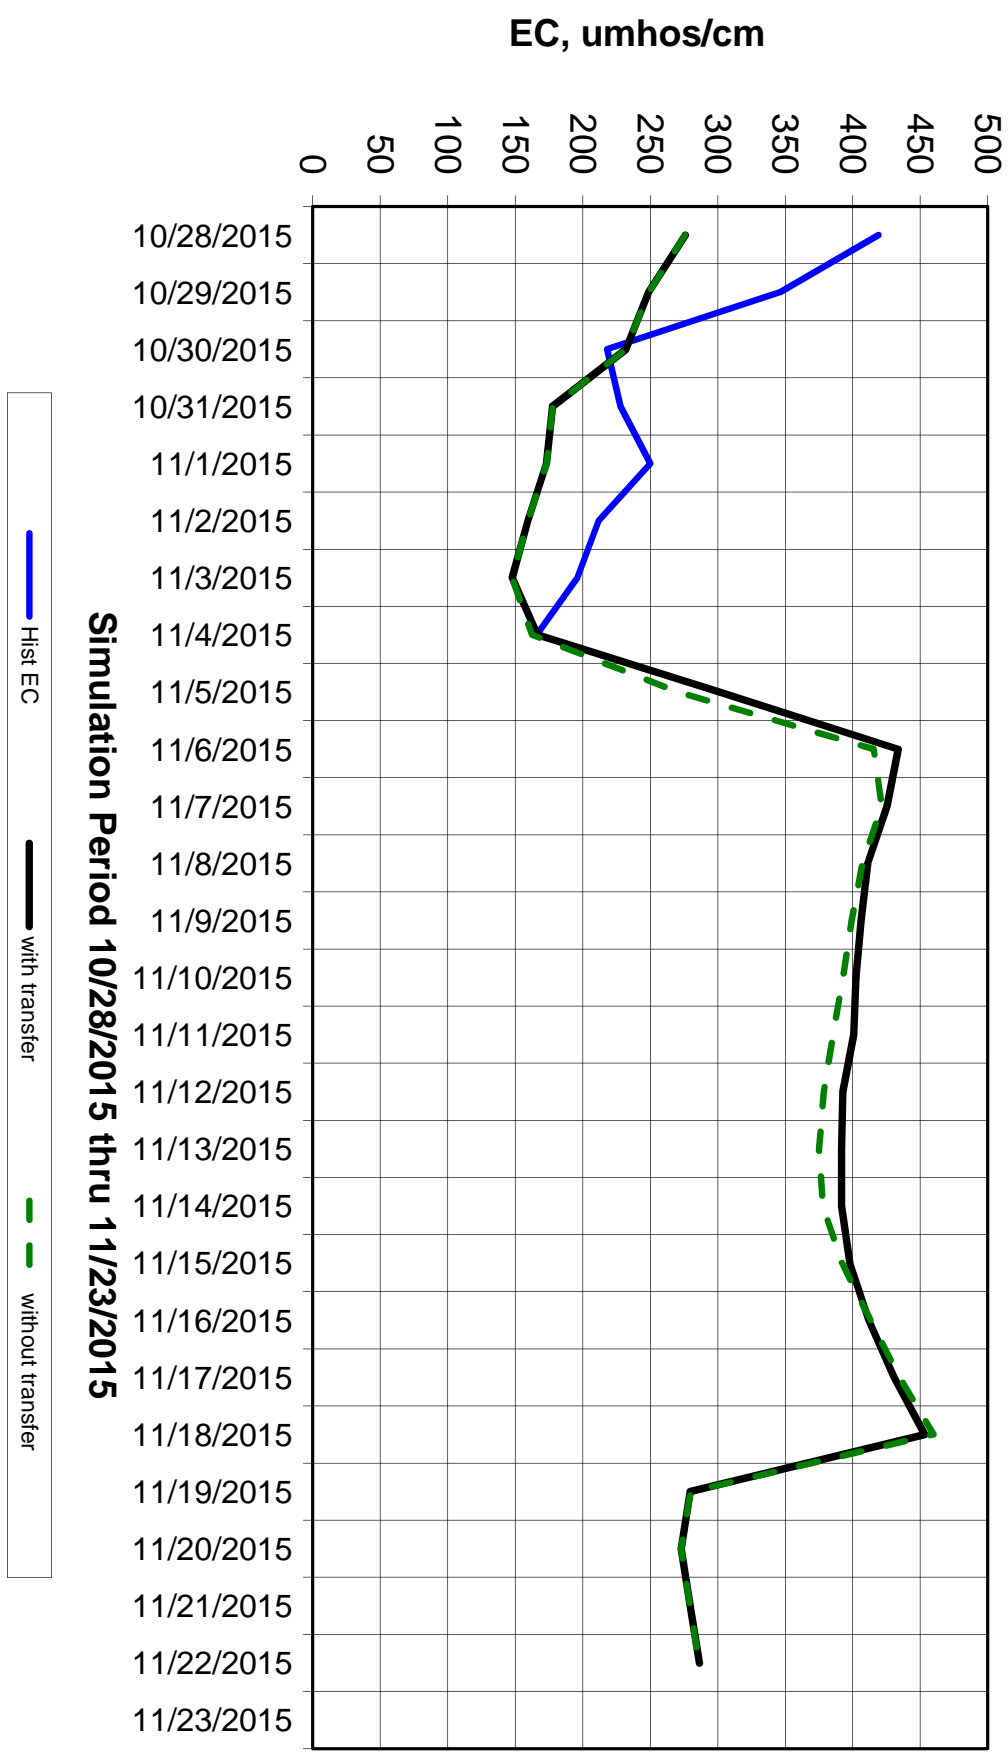

Forecasted Daily EC  
@ Holland Ct

**Forecasted Daily EC  
@ Old River near Middle River**

Forecasted Daily EC  
@ San Joaquin River at Brandt Bridge

# Ajusted Forecasted Daily EC @ Old River at Tracy Road

Forecasted Daily EC  
@ Jersey Point

Simulation Period 10/28/2015 thru 11/23/2015