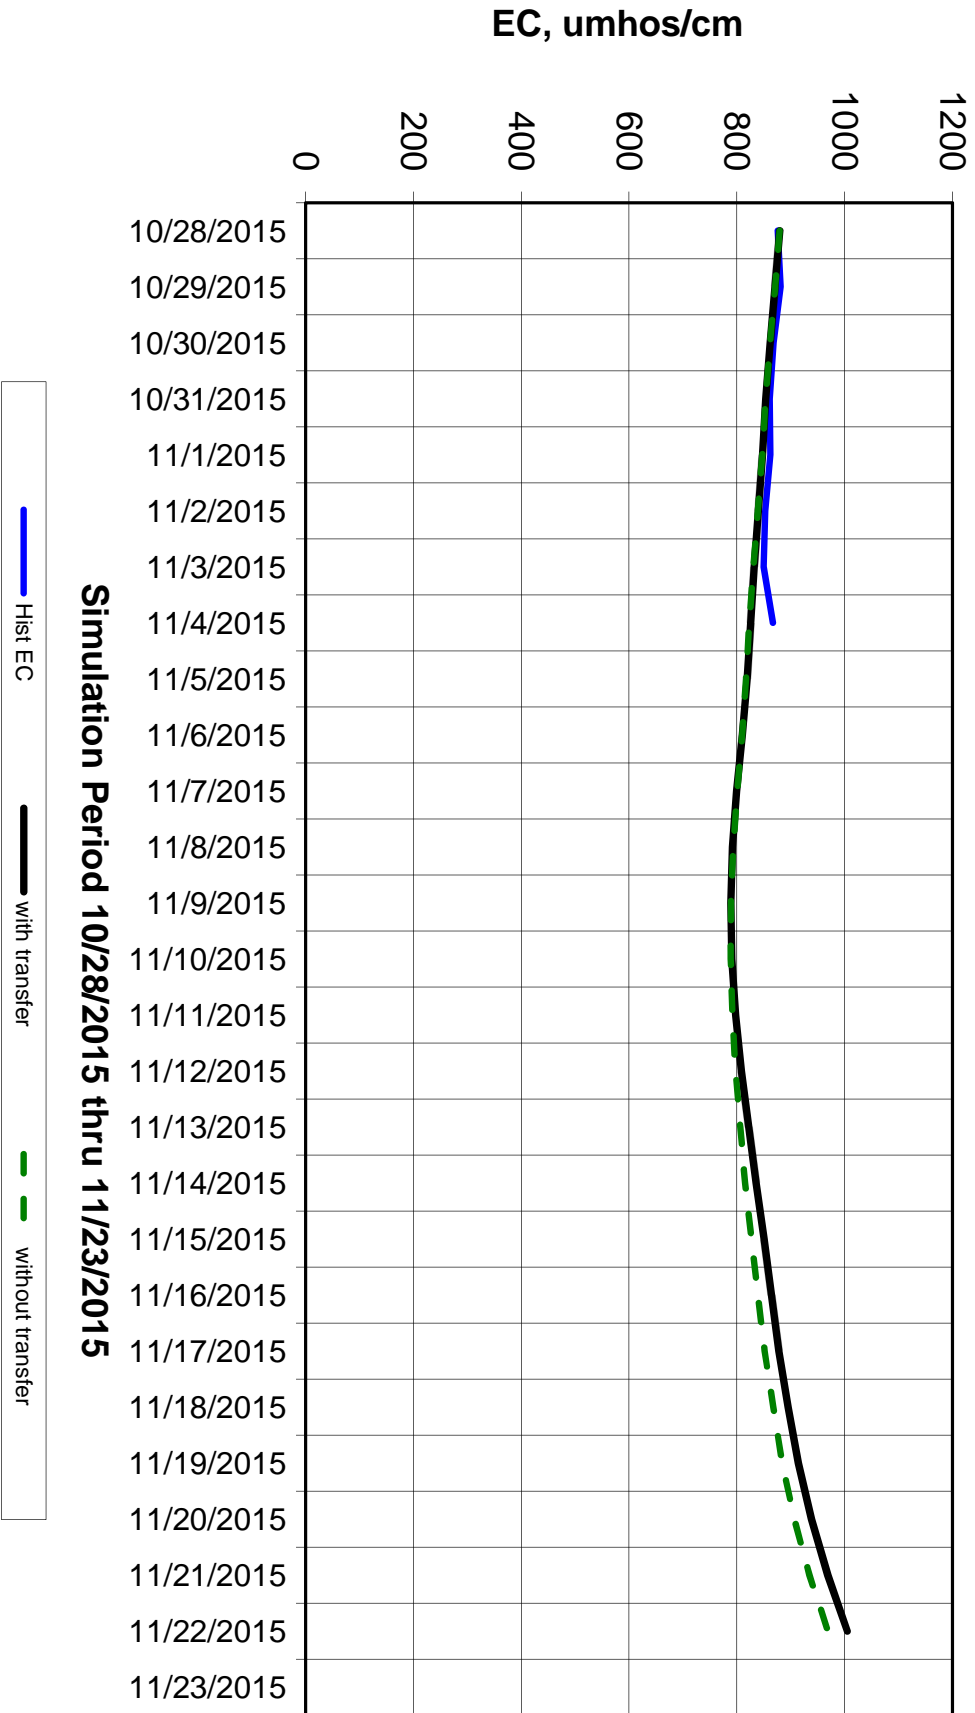

Forecasted Daily EC  
@ Holland Ct

**Forecasted Daily EC  
@ Old River near Middle River**

Forecasted Daily EC  
@ San Joaquin River at Brandt Bridge

# Ajusted Forecasted Daily EC @ Old River at Tracy Road

Forecasted Daily EC  
@ Jersey Point

Simulation Period 10/28/2015 thru 11/23/2015