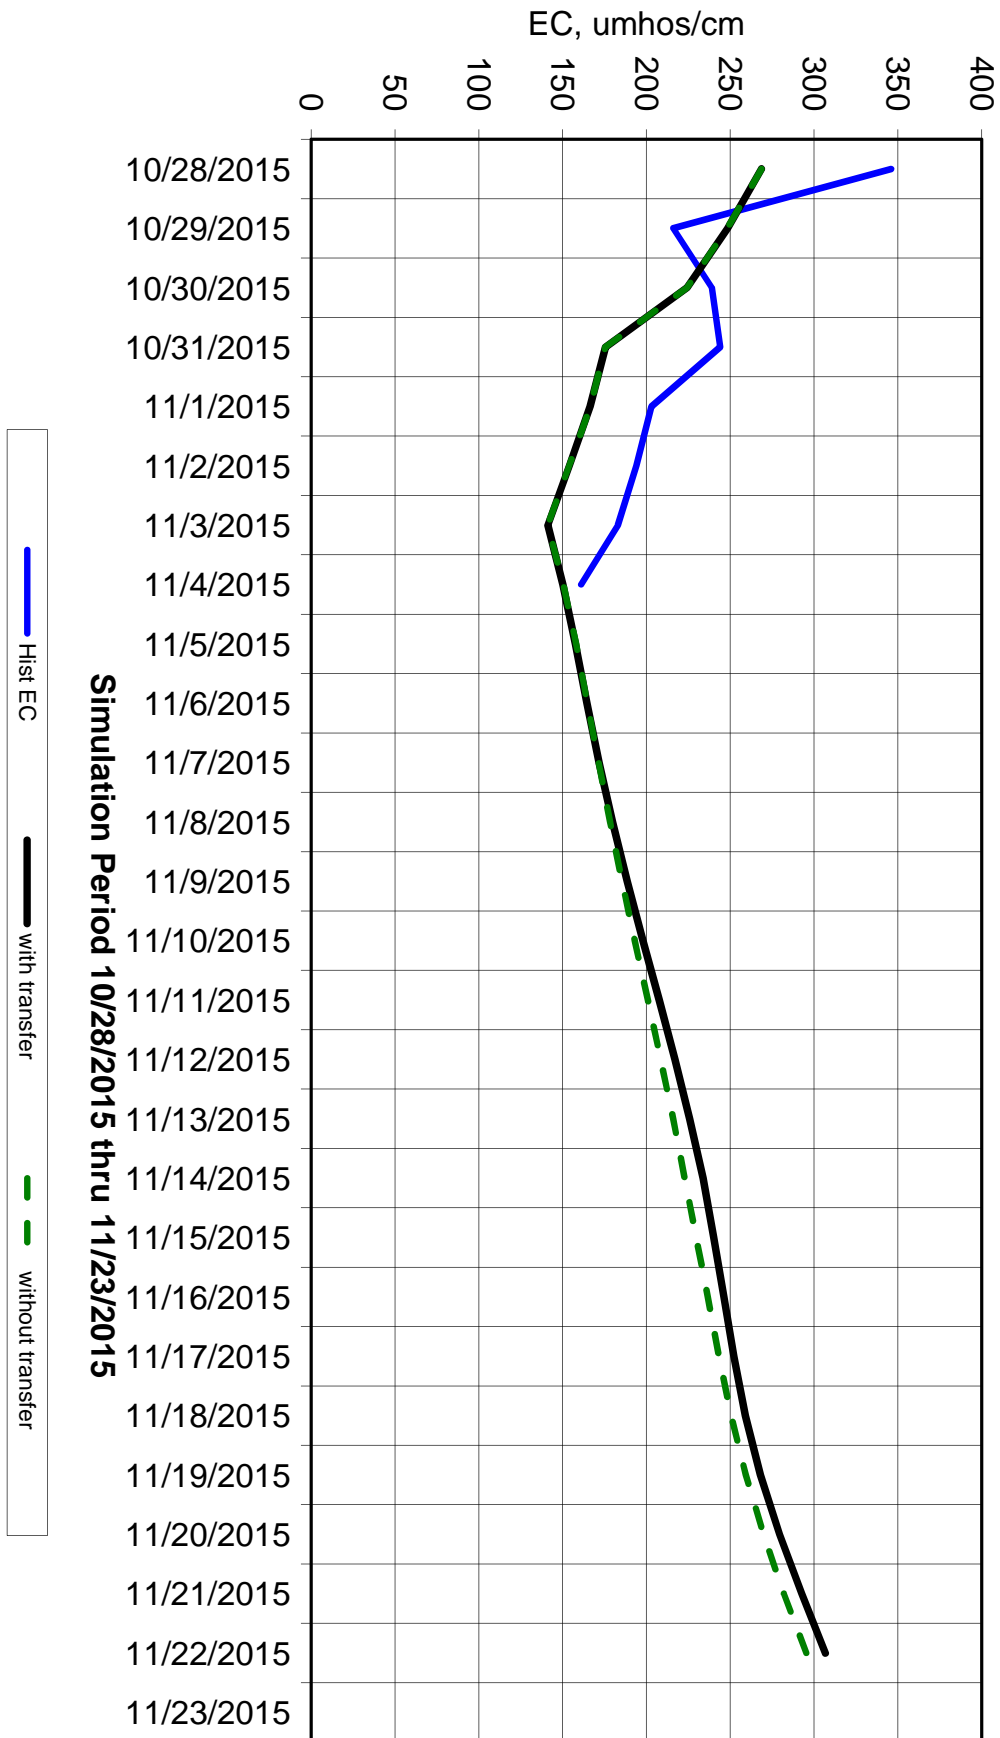

Forecasted Daily EC  
@ Holland Ct

**Forecasted Daily EC  
@ Old River near Middle River**

Forecasted Daily EC  
@ San Joaquin River at Brandt Bridge

# Ajusted Forecasted Daily EC @ Old River at Tracy Road

Forecasted Daily EC  
@ Jersey Point

Simulation Period 10/28/2015 thru 11/23/2015