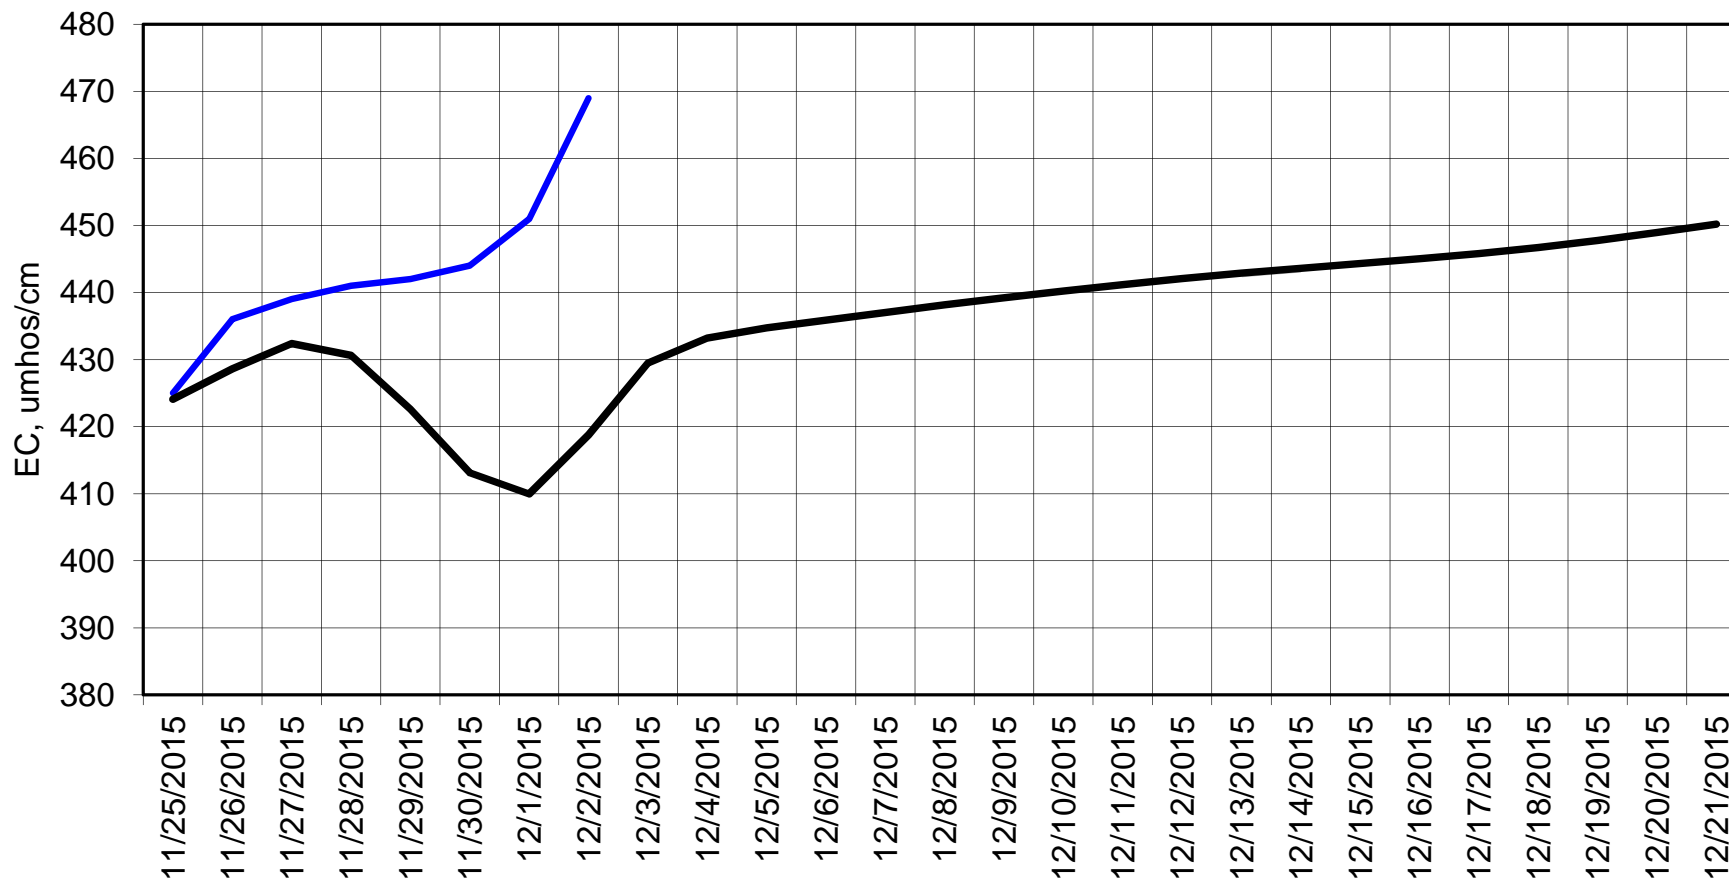

Forecasted Daily EC @ Holland Ct

Forecast Period 12/1/2015 thru 12/21/2015

Forecasted Daily EC @ Old River near Middle River

Forecasted Daily EC @ San Joaquin River at Brandt Bridge

Forecast Period 12/1/2015 thru 12/21/2015

Adjusted Forecasted Daily EC @ Old River at Tracy Road

Forecast Period 12/1/2015 thru 12/21/2015

Forecasted Daily EC @ Jersey Point

Forecast Period 12/1/2015 thru 12/21/2015

Forecasted Daily EC @ Bethel