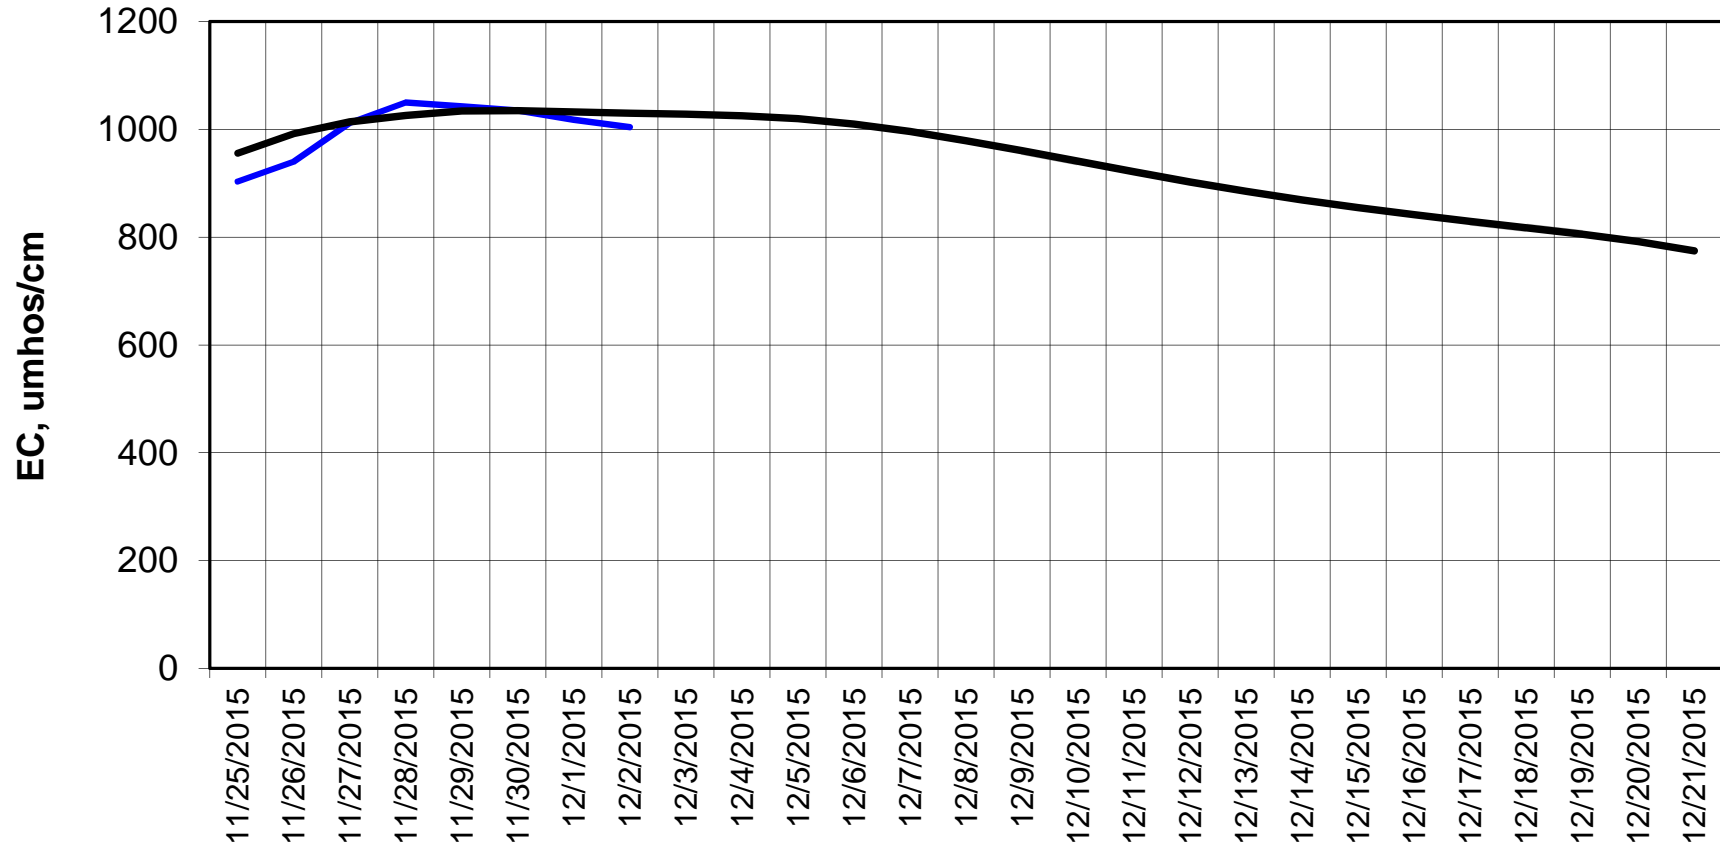

Forecasted Daily EC @ Holland Ct

Forecast Period 12/1/2015 thru 12/21/2015

Forecasted Daily EC @ Old River near Middle River

Forecasted Daily EC @ San Joaquin River at Brandt Bridge

Forecast Period 12/1/2015 thru 12/21/2015

Adjusted Forecasted Daily EC @ Old River at Tracy Road

Forecast Period 12/1/2015 thru 12/21/2015

Forecasted Daily EC @ Jersey Point

Forecast Period 12/1/2015 thru 12/21/2015

Forecasted Daily EC @ Bethel