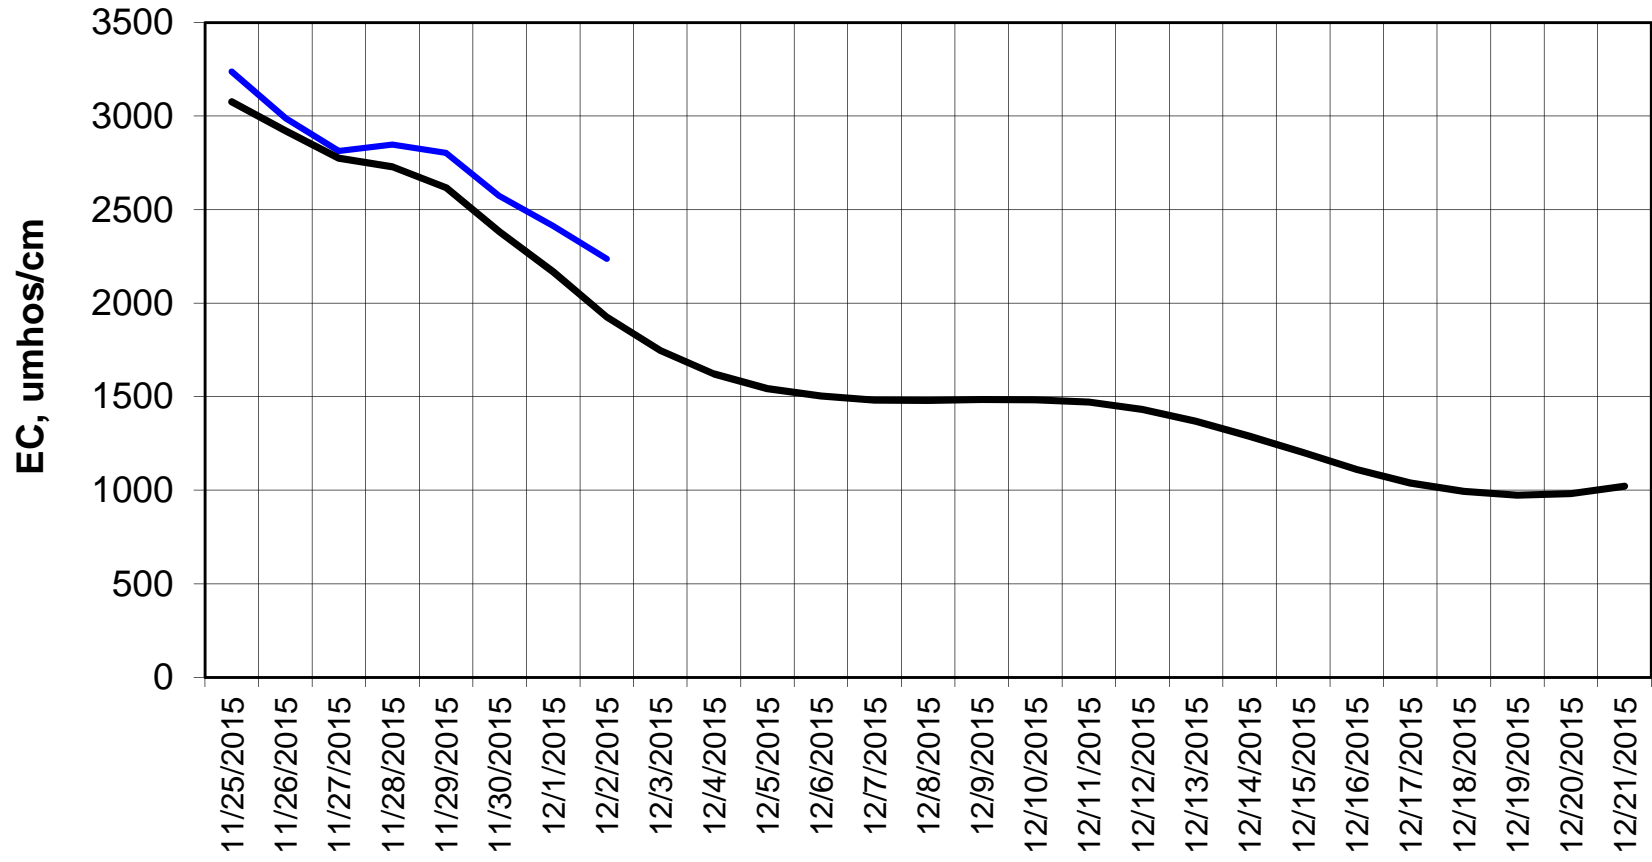

Forecasted Daily EC @ Holland Ct

Forecast Period 12/1/2015 thru 12/21/2015

Forecasted Daily EC @ Old River near Middle River

Forecasted Daily EC @ San Joaquin River at Brandt Bridge

Forecast Period 12/1/2015 thru 12/21/2015

Adjusted Forecasted Daily EC @ Old River at Tracy Road

Forecast Period 12/1/2015 thru 12/21/2015

Forecasted Daily EC @ Jersey Point

Forecast Period 12/1/2015 thru 12/21/2015

Forecasted Daily EC @ Bethel