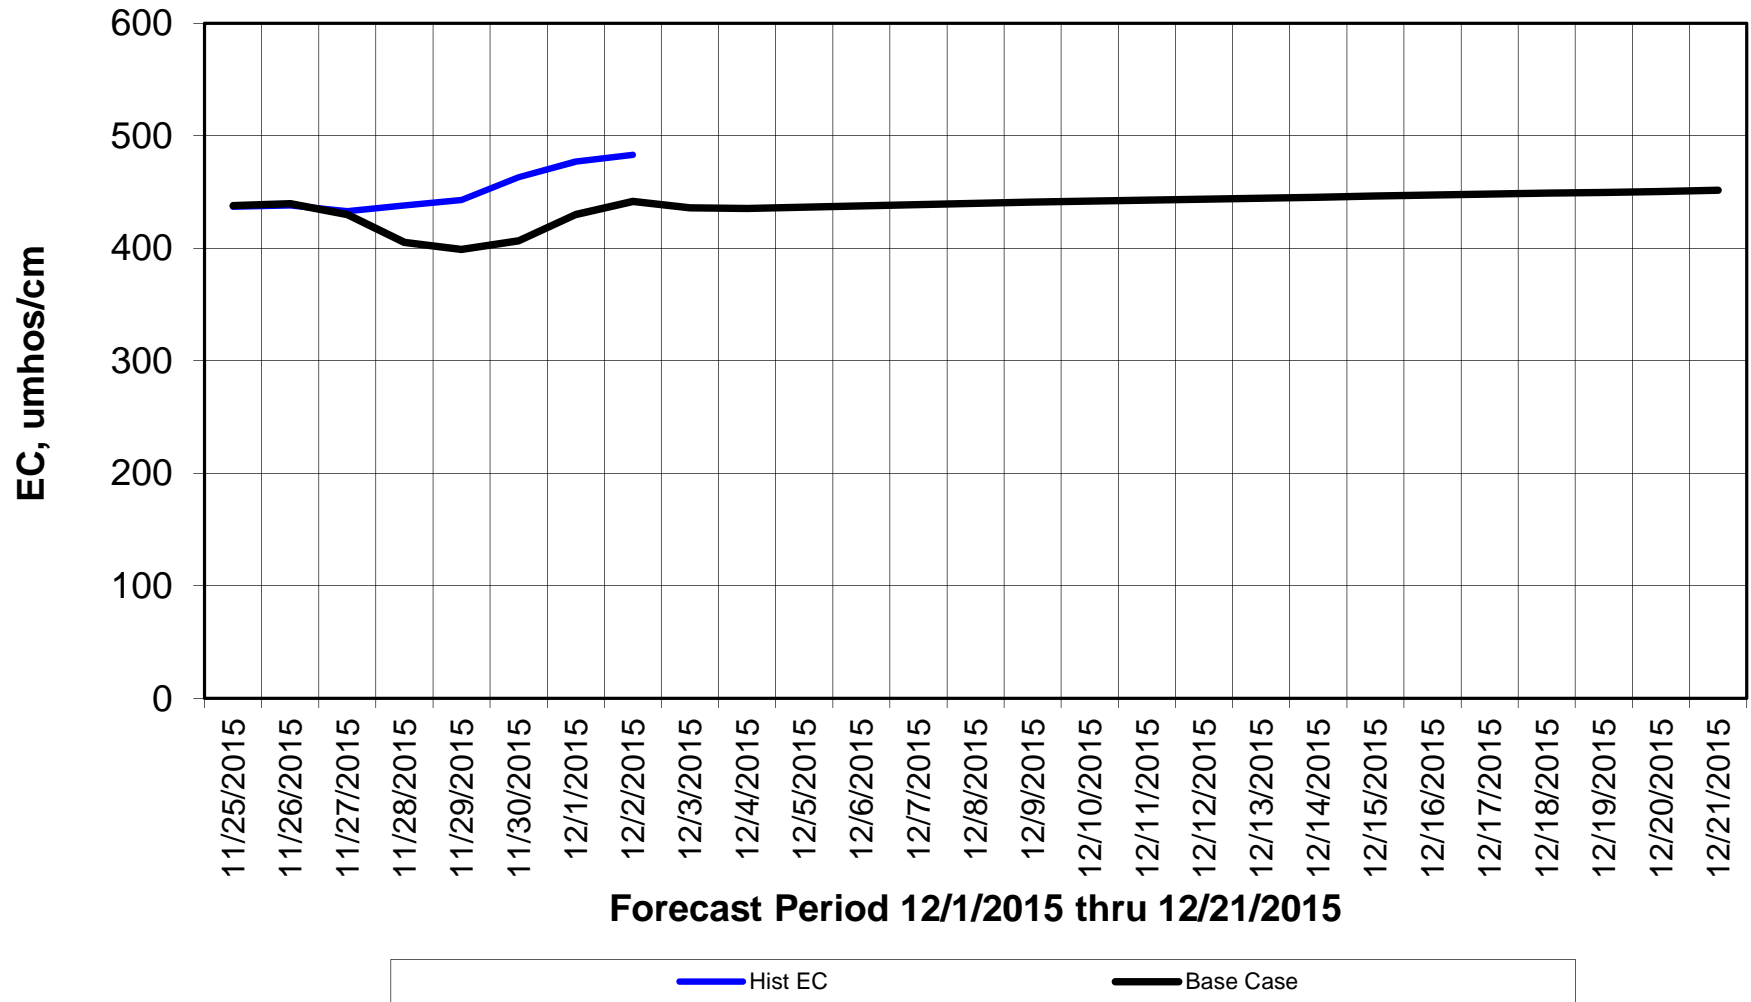

Forecasted Daily EC @ Holland Ct

Forecast Period 12/1/2015 thru 12/21/2015

Forecasted Daily EC @ Old River near Middle River

Forecasted Daily EC @ San Joaquin River at Brandt Bridge

Forecast Period 12/1/2015 thru 12/21/2015

Adjusted Forecasted Daily EC @ Old River at Tracy Road

Forecast Period 12/1/2015 thru 12/21/2015

Forecasted Daily EC @ Jersey Point

Forecast Period 12/1/2015 thru 12/21/2015

Forecasted Daily EC @ Bethel