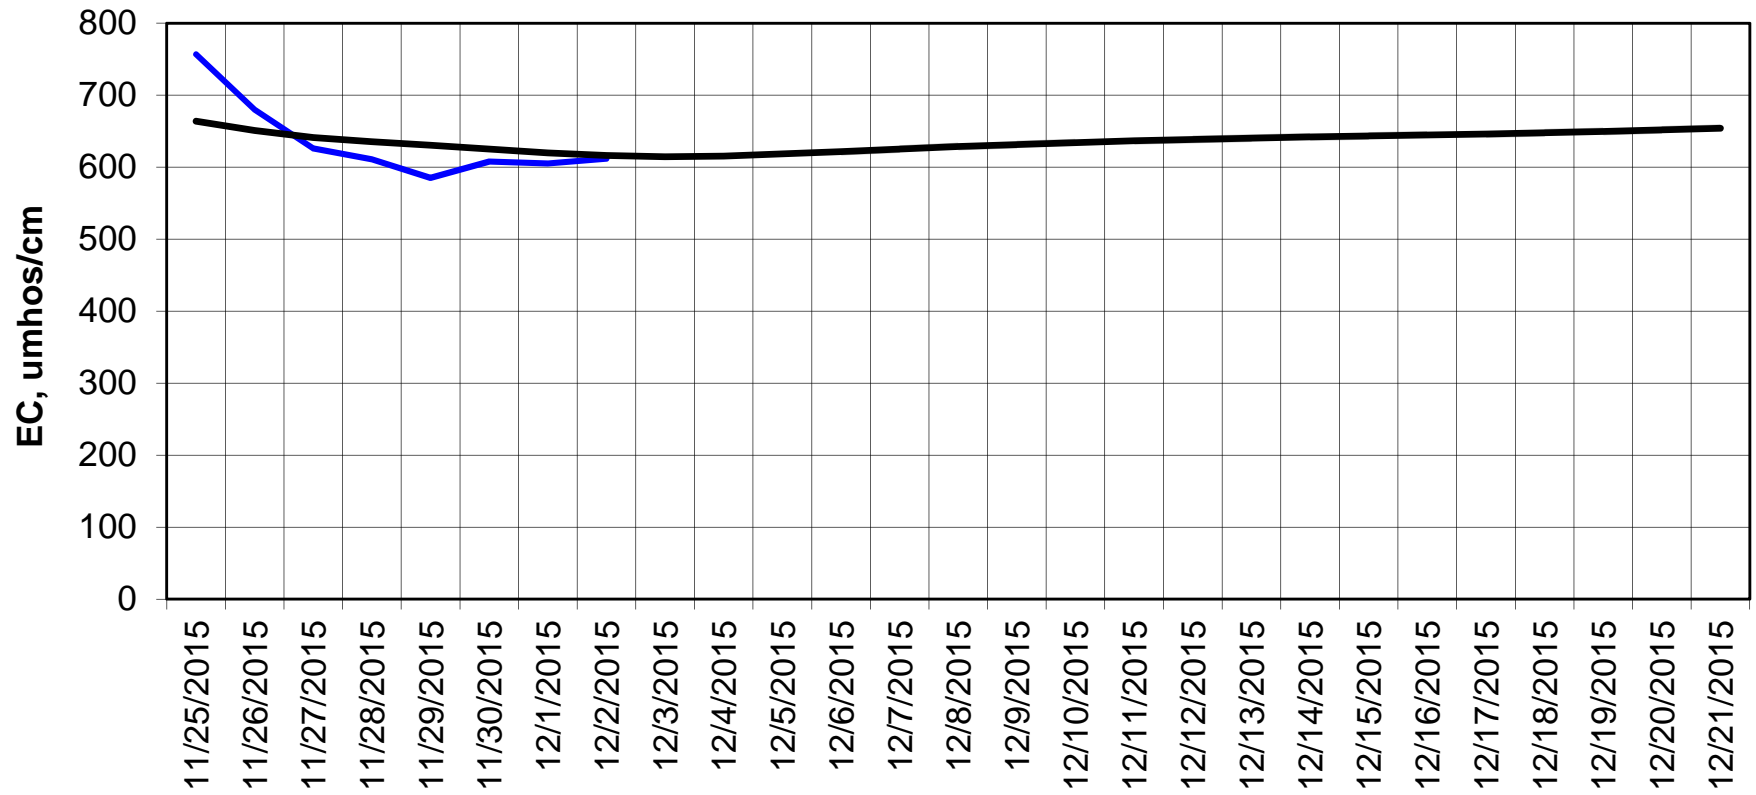

Forecasted Daily EC @ Holland Ct

Forecast Period 12/1/2015 thru 12/21/2015

Forecasted Daily EC @ Old River near Middle River

Forecasted Daily EC @ San Joaquin River at Brandt Bridge

Forecast Period 12/1/2015 thru 12/21/2015

Adjusted Forecasted Daily EC @ Old River at Tracy Road

Forecast Period 12/1/2015 thru 12/21/2015

Forecasted Daily EC @ Jersey Point

Forecast Period 12/1/2015 thru 12/21/2015

Forecasted Daily EC @ Bethel