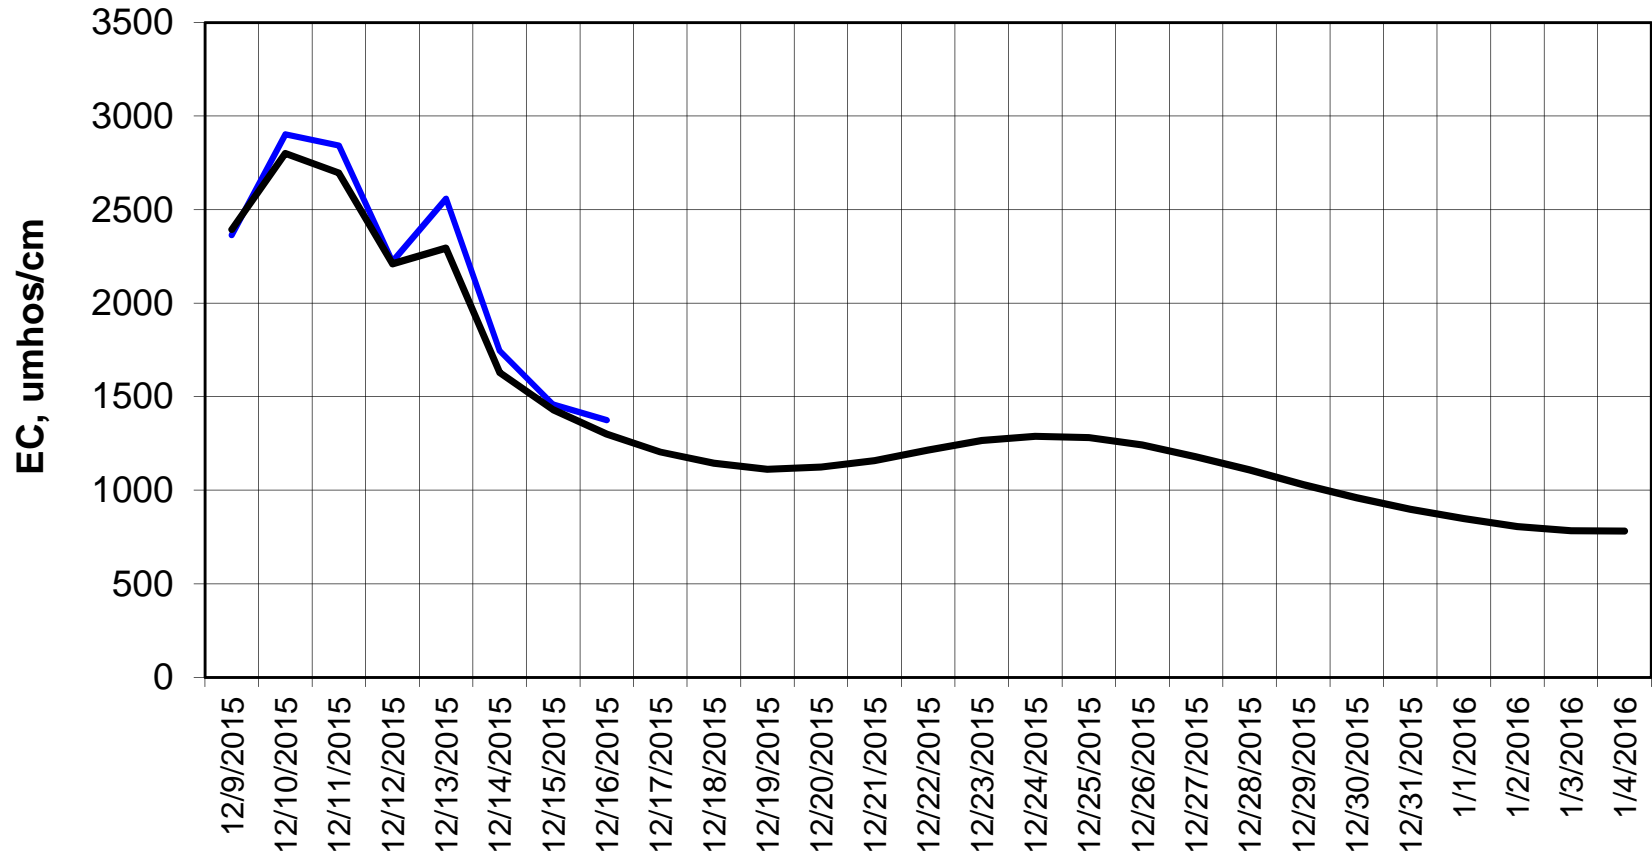

Forecasted Daily EC @ Holland Ct

Forecast Period 12/15/2015 thru 1/4/2016

Forecasted Daily EC @ Old River near Middle River

Forecasted Daily EC @ San Joaquin River at Brandt Bridge

Adjusted Forecasted Daily EC @ Old River at Tracy Road

Forecast Period 12/15/2015 thru 1/4/2016

Forecasted Daily EC @ Jersey Point

Forecast Period 12/15/2015 thru 1/4/2016

Forecasted Daily EC @ Bethel