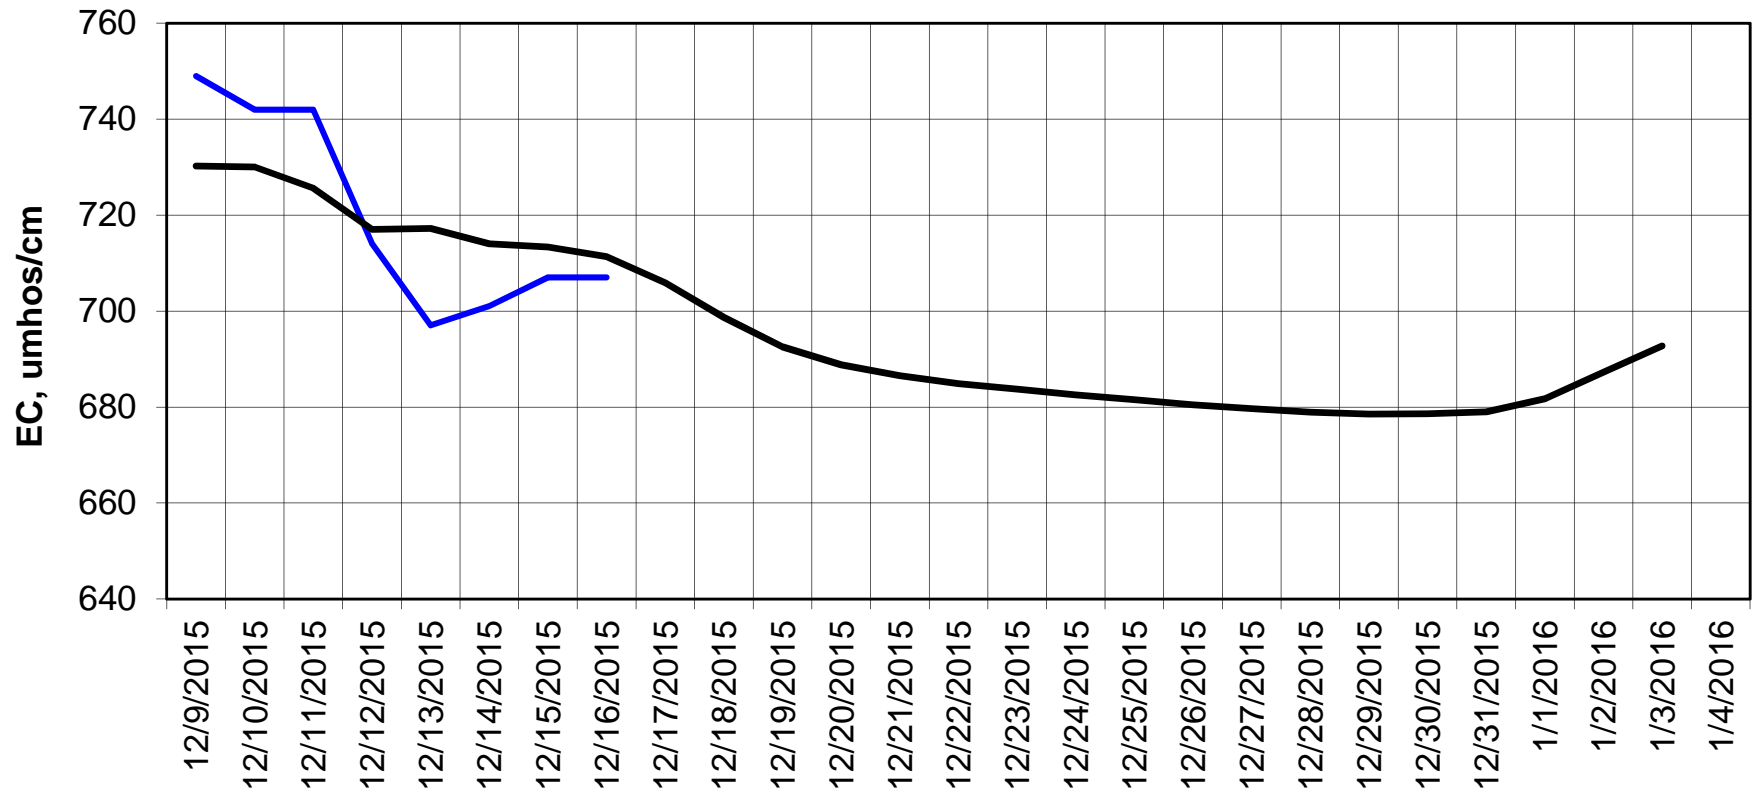

Forecasted Daily EC @ Holland Ct

Forecast Period 12/15/2015 thru 1/4/2016

Forecasted Daily EC @ Old River near Middle River

Forecasted Daily EC @ San Joaquin River at Brandt Bridge

Adjusted Forecasted Daily EC @ Old River at Tracy Road

Forecast Period 12/15/2015 thru 1/4/2016

Forecasted Daily EC @ Jersey Point

Forecast Period 12/15/2015 thru 1/4/2016

Forecasted Daily EC @ Bethel