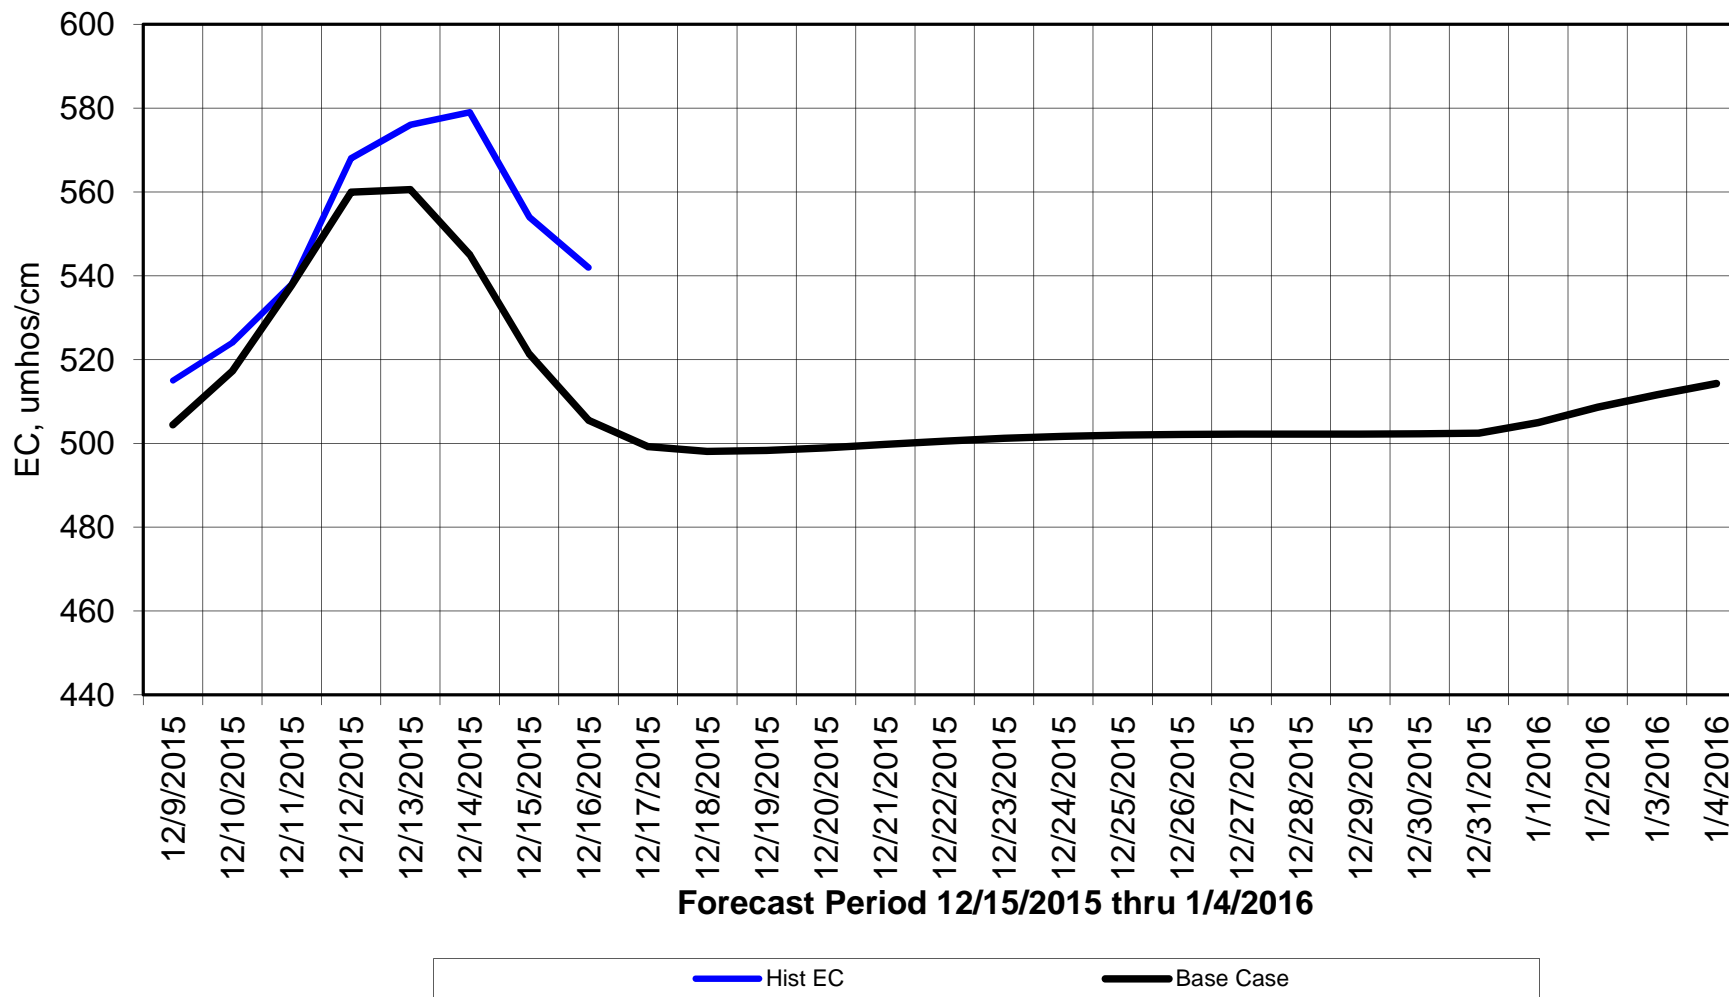

Forecasted Daily EC @ Holland Ct

Forecast Period 12/15/2015 thru 1/4/2016

Forecasted Daily EC @ Old River near Middle River

Forecasted Daily EC @ San Joaquin River at Brandt Bridge

Adjusted Forecasted Daily EC @ Old River at Tracy Road

Forecast Period 12/15/2015 thru 1/4/2016

Forecasted Daily EC @ Jersey Point

Forecast Period 12/15/2015 thru 1/4/2016

Forecasted Daily EC @ Bethel