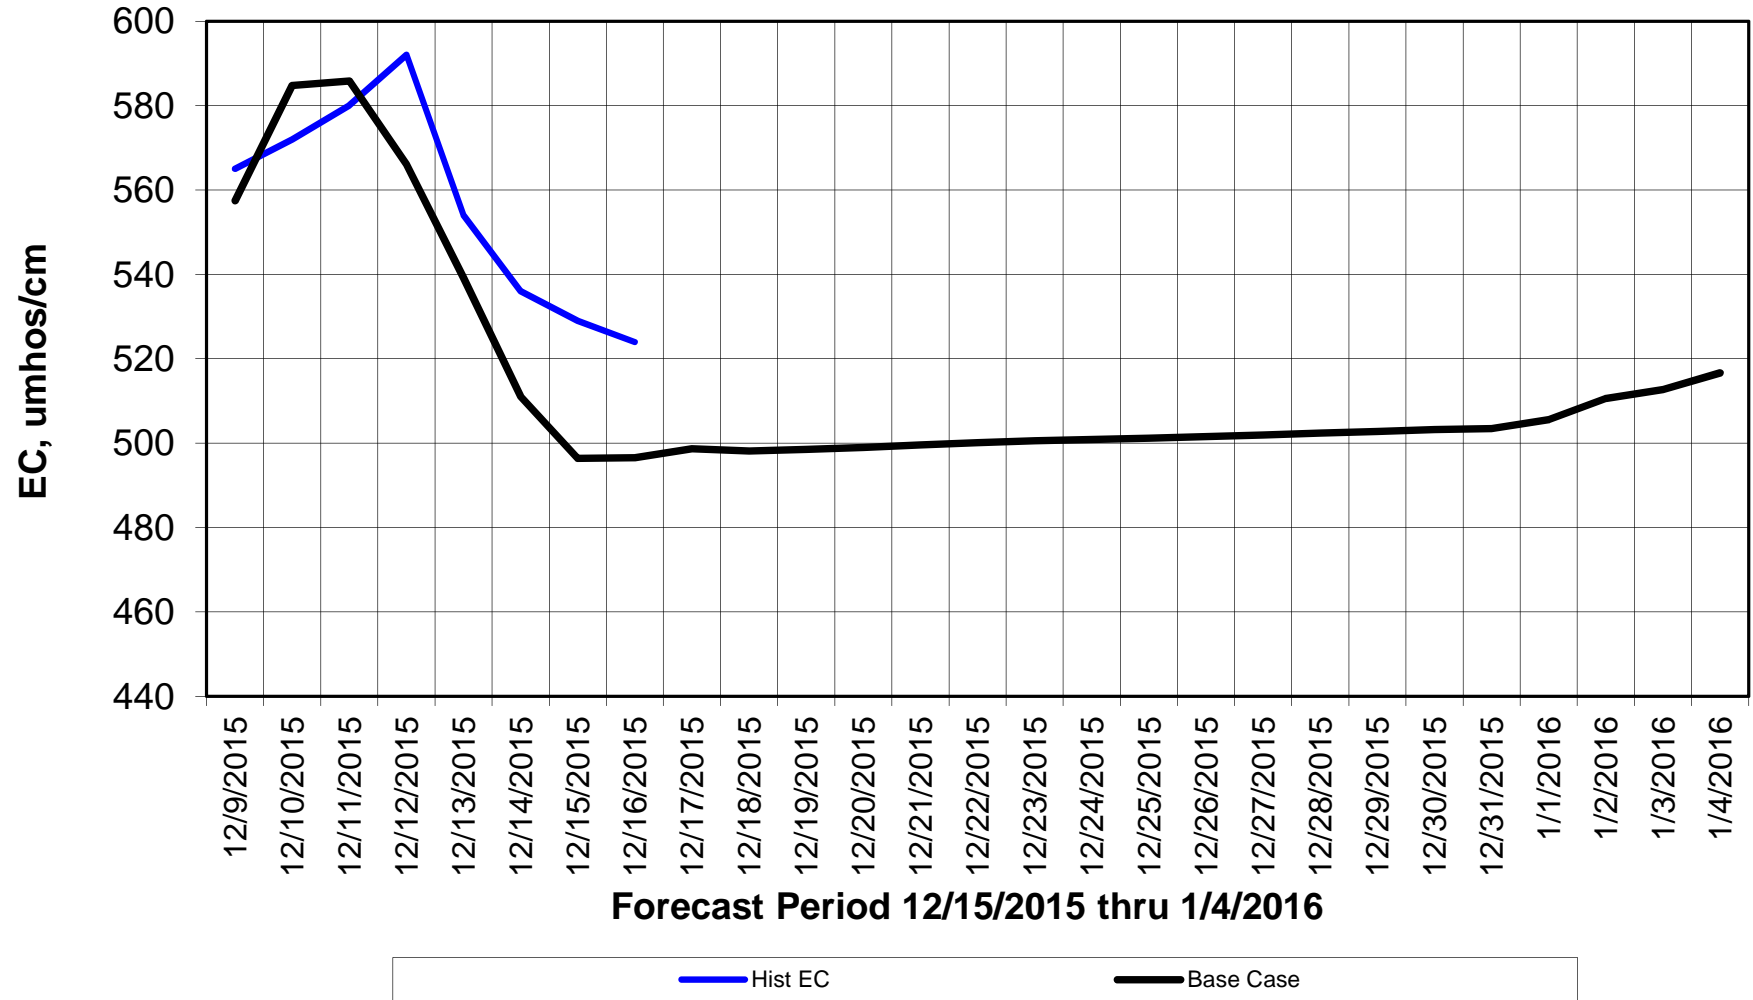

Forecasted Daily EC @ Holland Ct

Forecast Period 12/15/2015 thru 1/4/2016

Forecasted Daily EC @ Old River near Middle River

Forecasted Daily EC @ San Joaquin River at Brandt Bridge

Adjusted Forecasted Daily EC @ Old River at Tracy Road

Forecast Period 12/15/2015 thru 1/4/2016

Forecasted Daily EC @ Jersey Point

Forecast Period 12/15/2015 thru 1/4/2016

Forecasted Daily EC @ Bethel