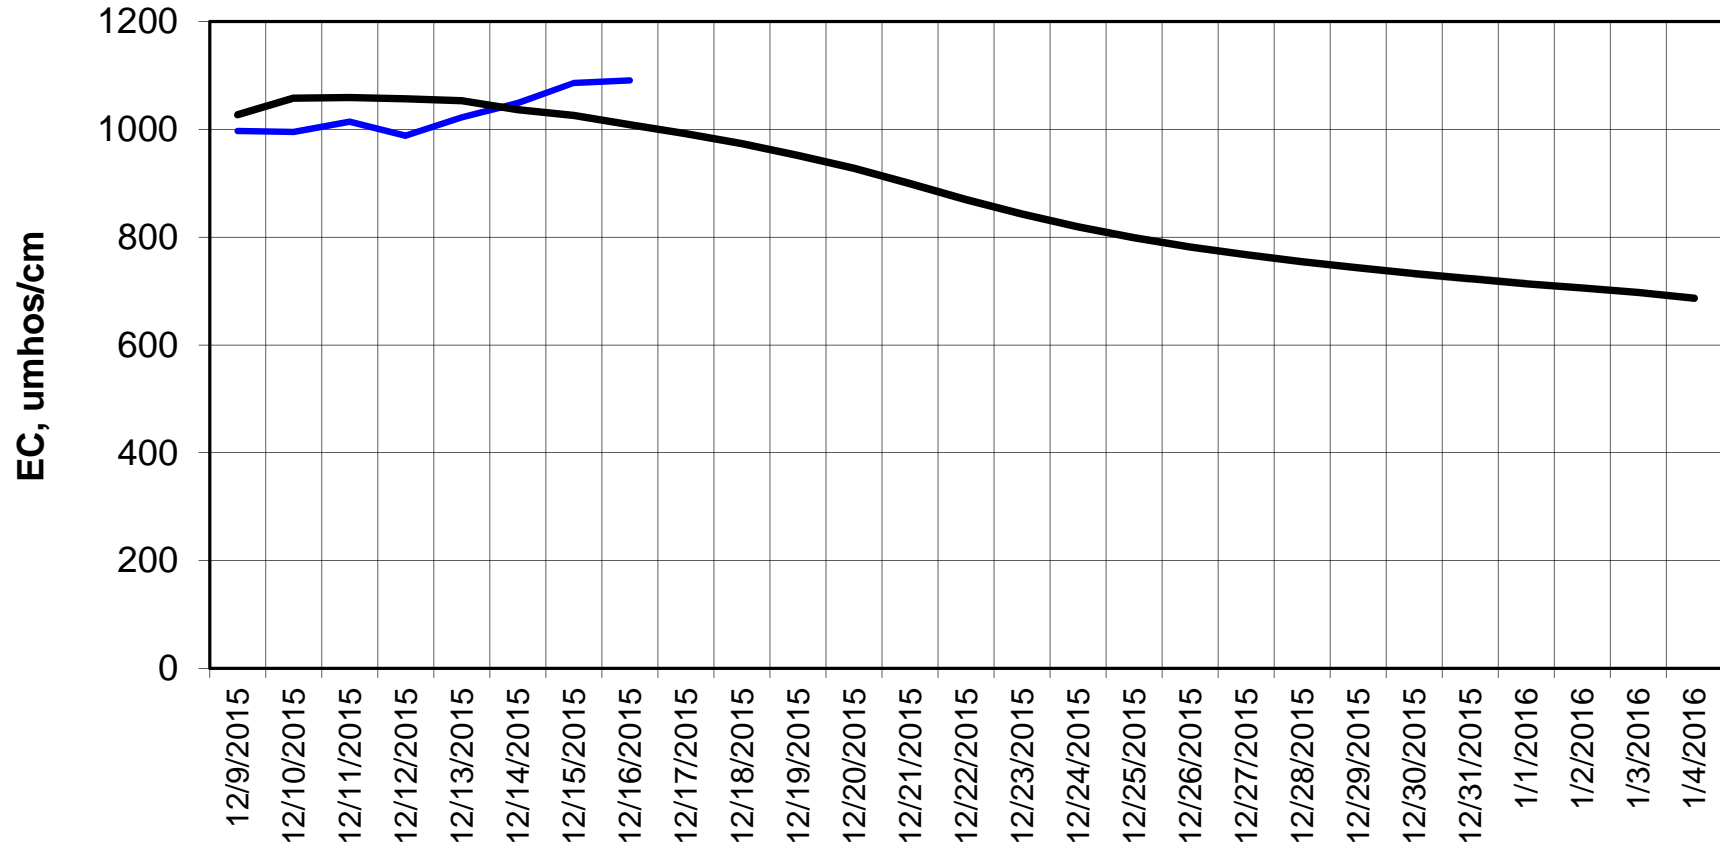

Forecasted Daily EC @ Holland Ct

Forecast Period 12/15/2015 thru 1/4/2016

Forecasted Daily EC @ Old River near Middle River

Forecasted Daily EC @ San Joaquin River at Brandt Bridge

Adjusted Forecasted Daily EC @ Old River at Tracy Road

Forecast Period 12/15/2015 thru 1/4/2016

Forecasted Daily EC @ Jersey Point

Forecast Period 12/15/2015 thru 1/4/2016

Forecasted Daily EC @ Bethel