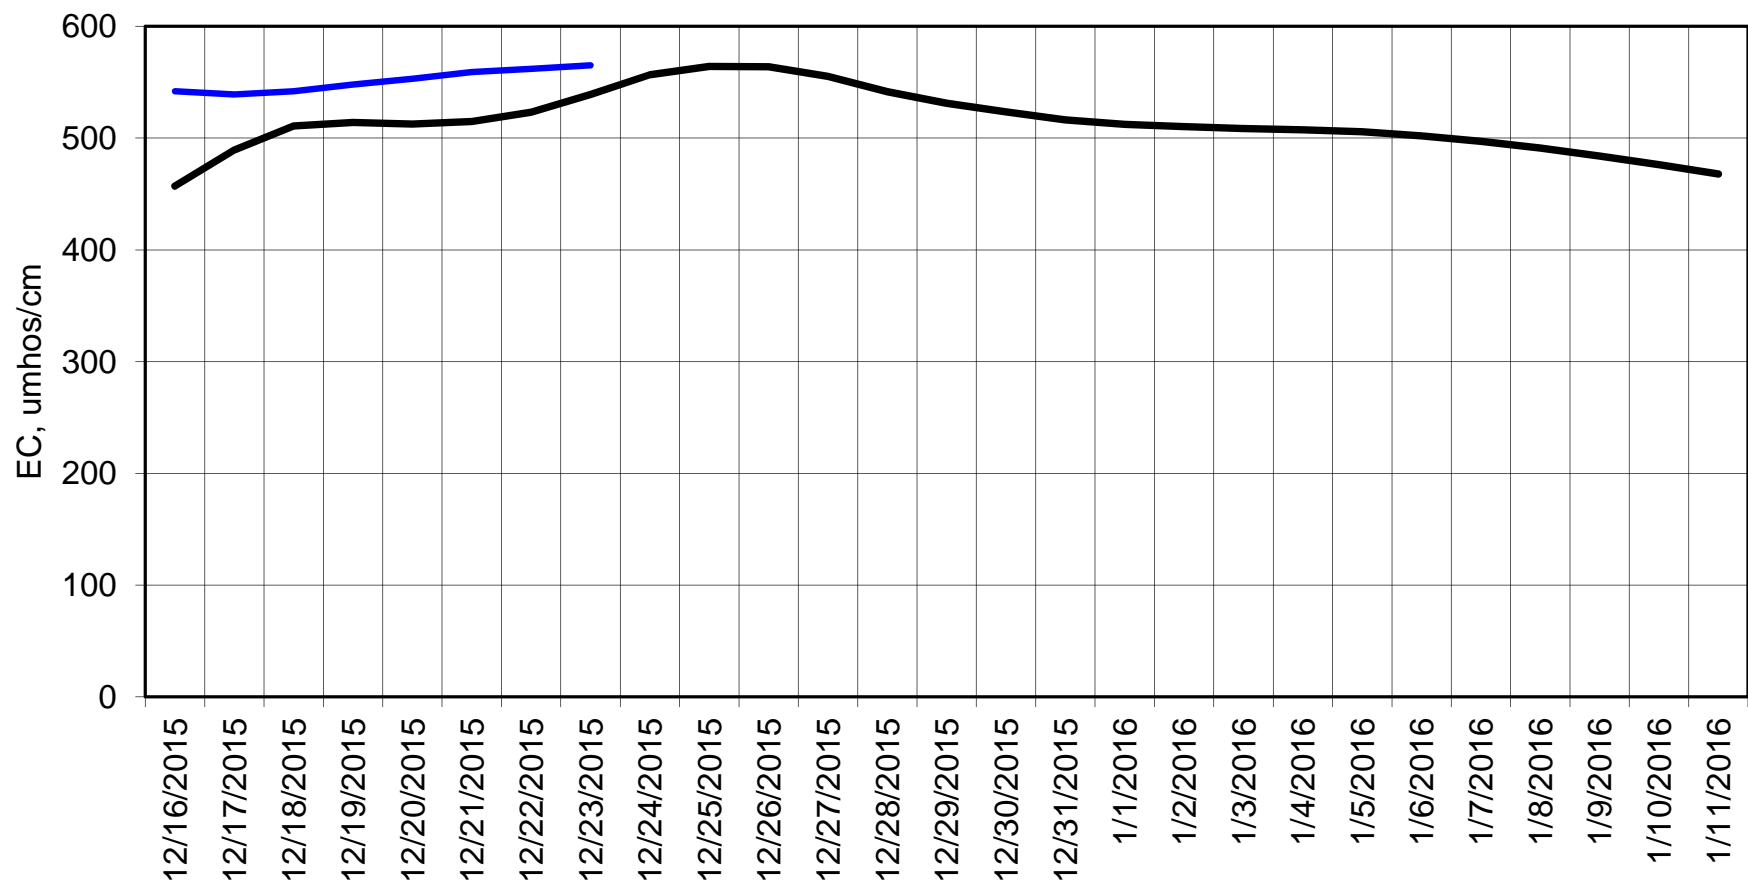

Forecasted Daily EC @ Holland Ct

Forecast Period 12/22/2015 thru 1/11/2016

Forecasted Daily EC @ Old River near Middle River

Forecast Period 12/22/2015 thru 1/11/2016

Forecasted Daily EC @ San Joaquin River at Brandt Bridge

Forecast Period 12/22/2015 thru 1/11/2016

Adjusted Forecasted Daily EC @ Old River at Tracy Road

Forecast Period 12/22/2015 thru 1/11/2016

Forecasted Daily EC @ Jersey Point

Forecast Period 12/22/2015 thru 1/11/2016