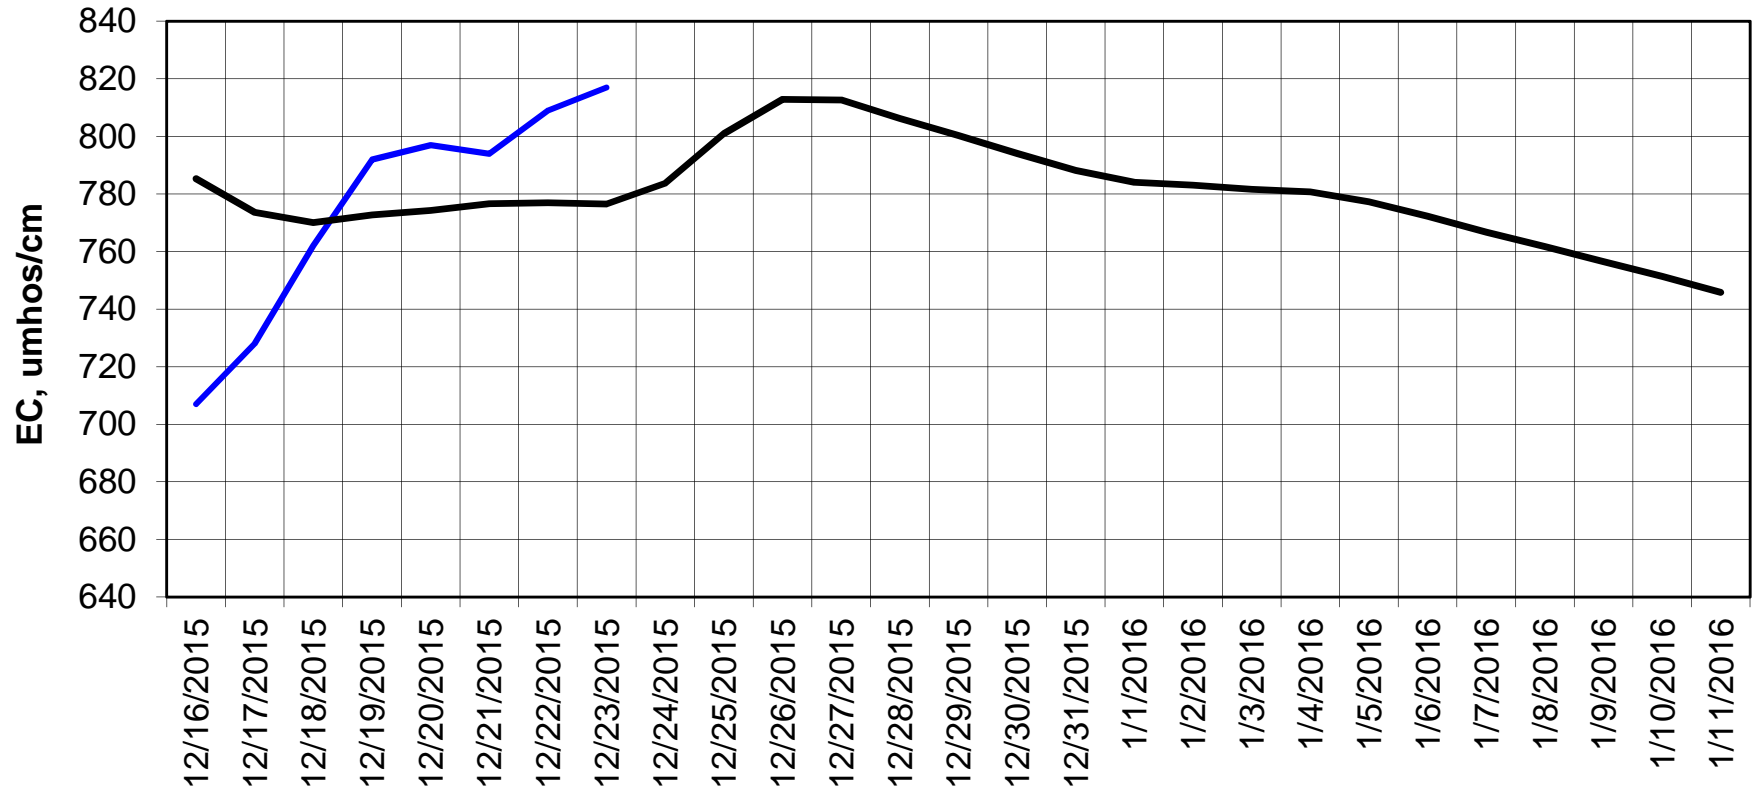

Forecasted Daily EC @ Holland Ct

Forecast Period 12/22/2015 thru 1/11/2016

Forecasted Daily EC @ Old River near Middle River

Forecast Period 12/22/2015 thru 1/11/2016

Forecasted Daily EC @ San Joaquin River at Brandt Bridge

Forecast Period 12/22/2015 thru 1/11/2016

Adjusted Forecasted Daily EC @ Old River at Tracy Road

Forecast Period 12/22/2015 thru 1/11/2016

Forecasted Daily EC @ Jersey Point

Forecast Period 12/22/2015 thru 1/11/2016