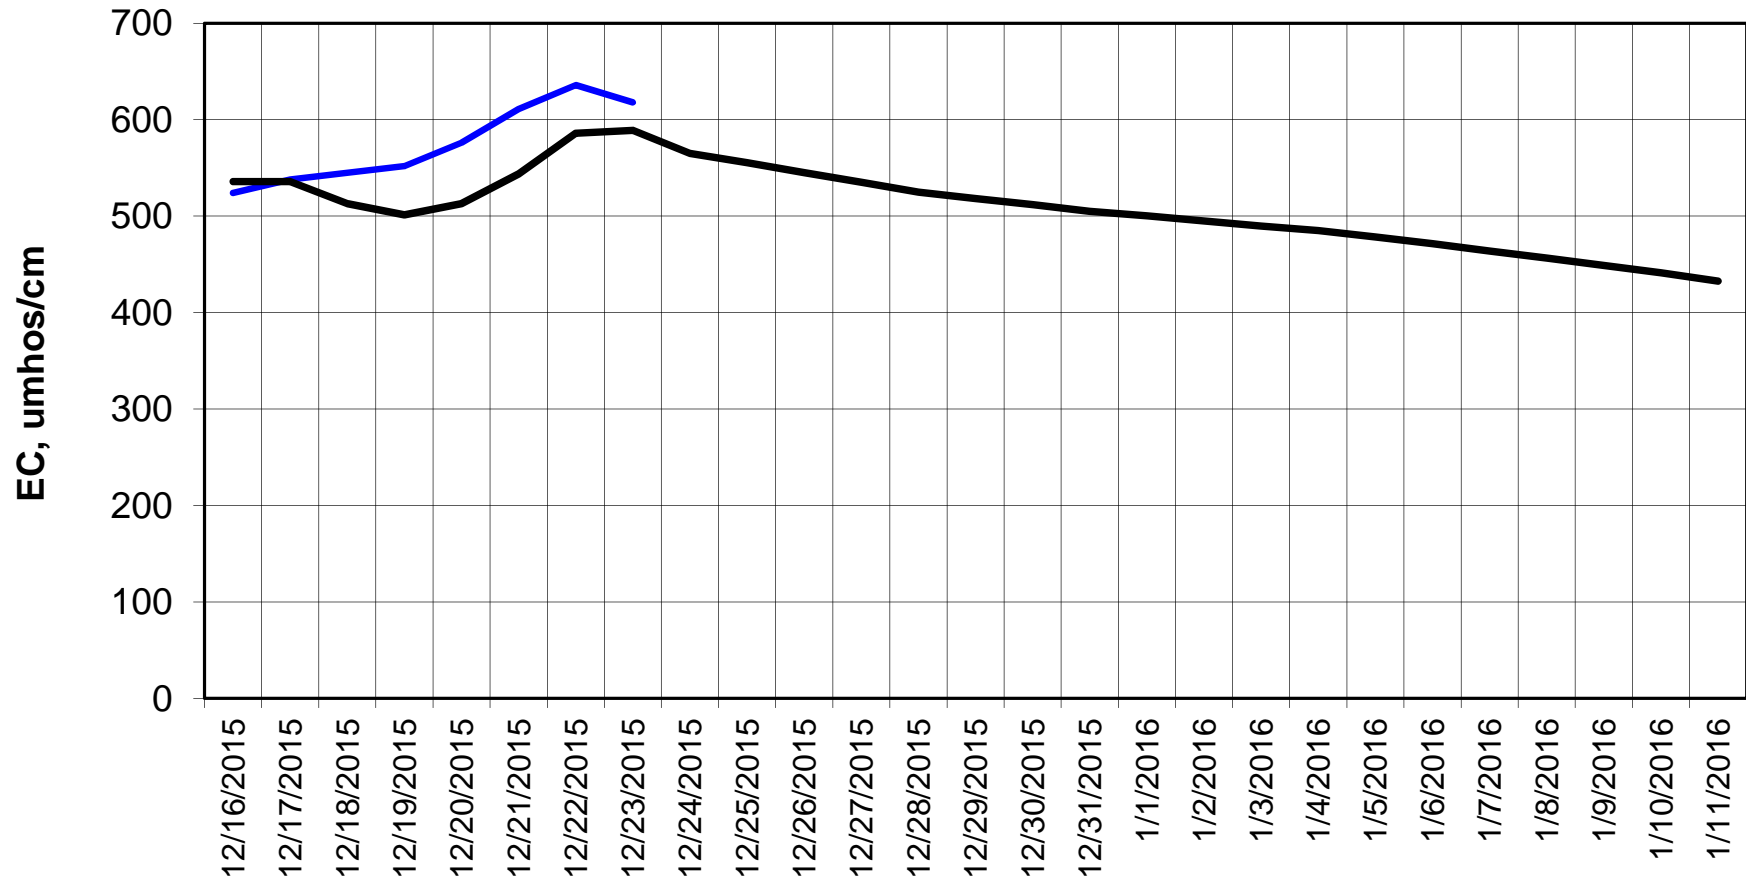

Forecasted Daily EC @ Holland Ct

Forecast Period 12/22/2015 thru 1/11/2016

Forecasted Daily EC @ Old River near Middle River

Forecast Period 12/22/2015 thru 1/11/2016

Forecasted Daily EC @ San Joaquin River at Brandt Bridge

Forecast Period 12/22/2015 thru 1/11/2016

Adjusted Forecasted Daily EC @ Old River at Tracy Road

Forecast Period 12/22/2015 thru 1/11/2016

Forecasted Daily EC @ Jersey Point

Forecast Period 12/22/2015 thru 1/11/2016