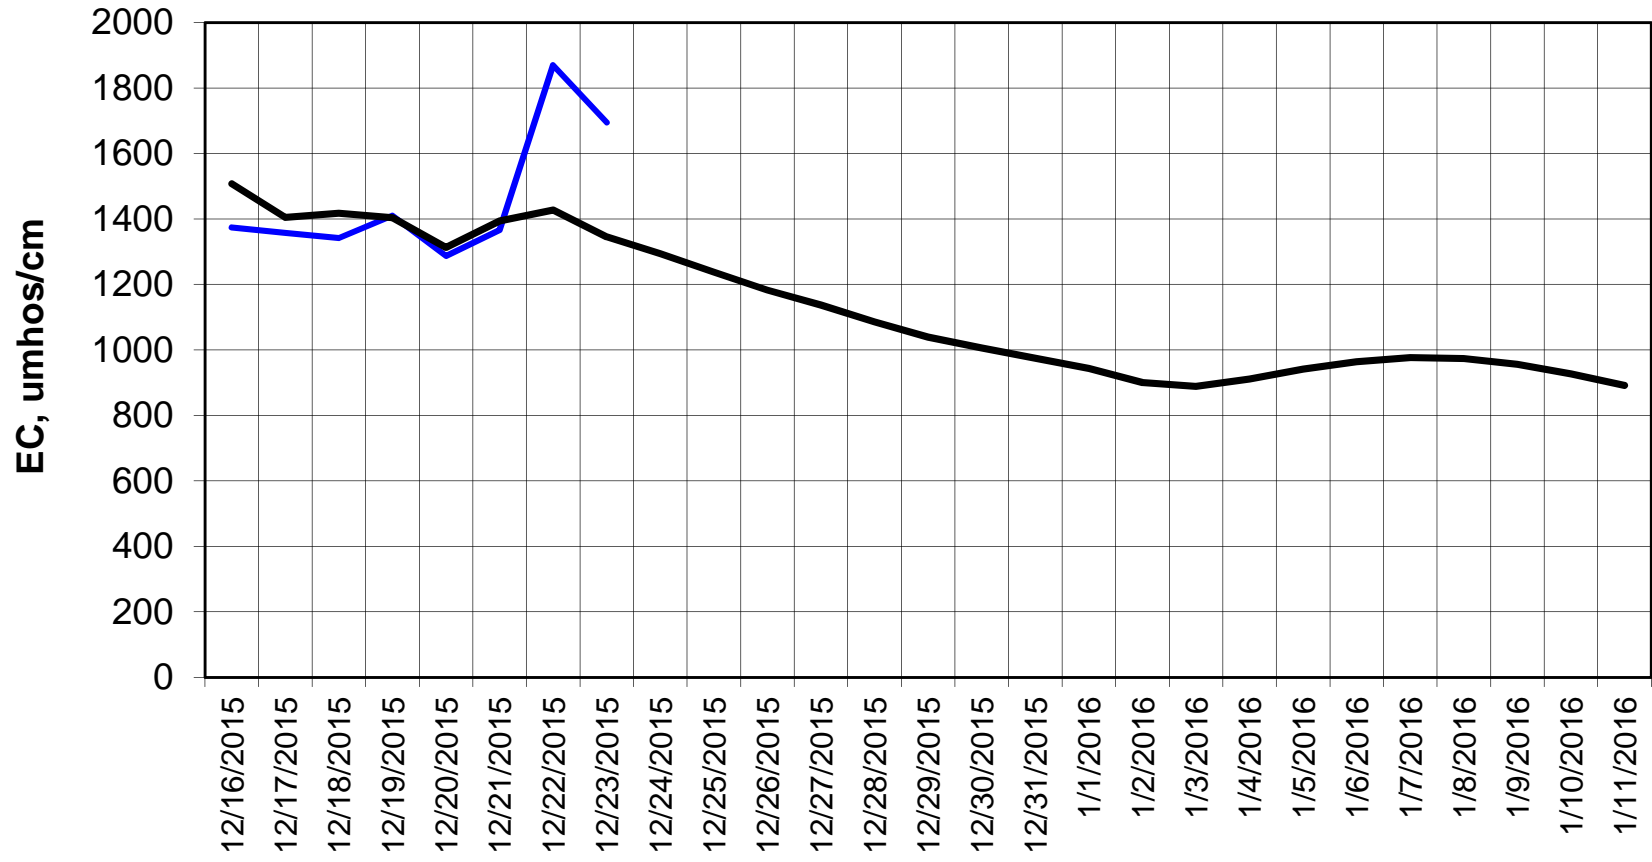

Forecast Period 12/22/2015 thru 1/11/2016

Adjusted Forecasted Daily EC @ Old River at Tracy Road

Forecast Period 12/22/2015 thru 1/11/2016

Forecasted Daily EC @ Jersey Point

Forecast Period 12/22/2015 thru 1/11/2016