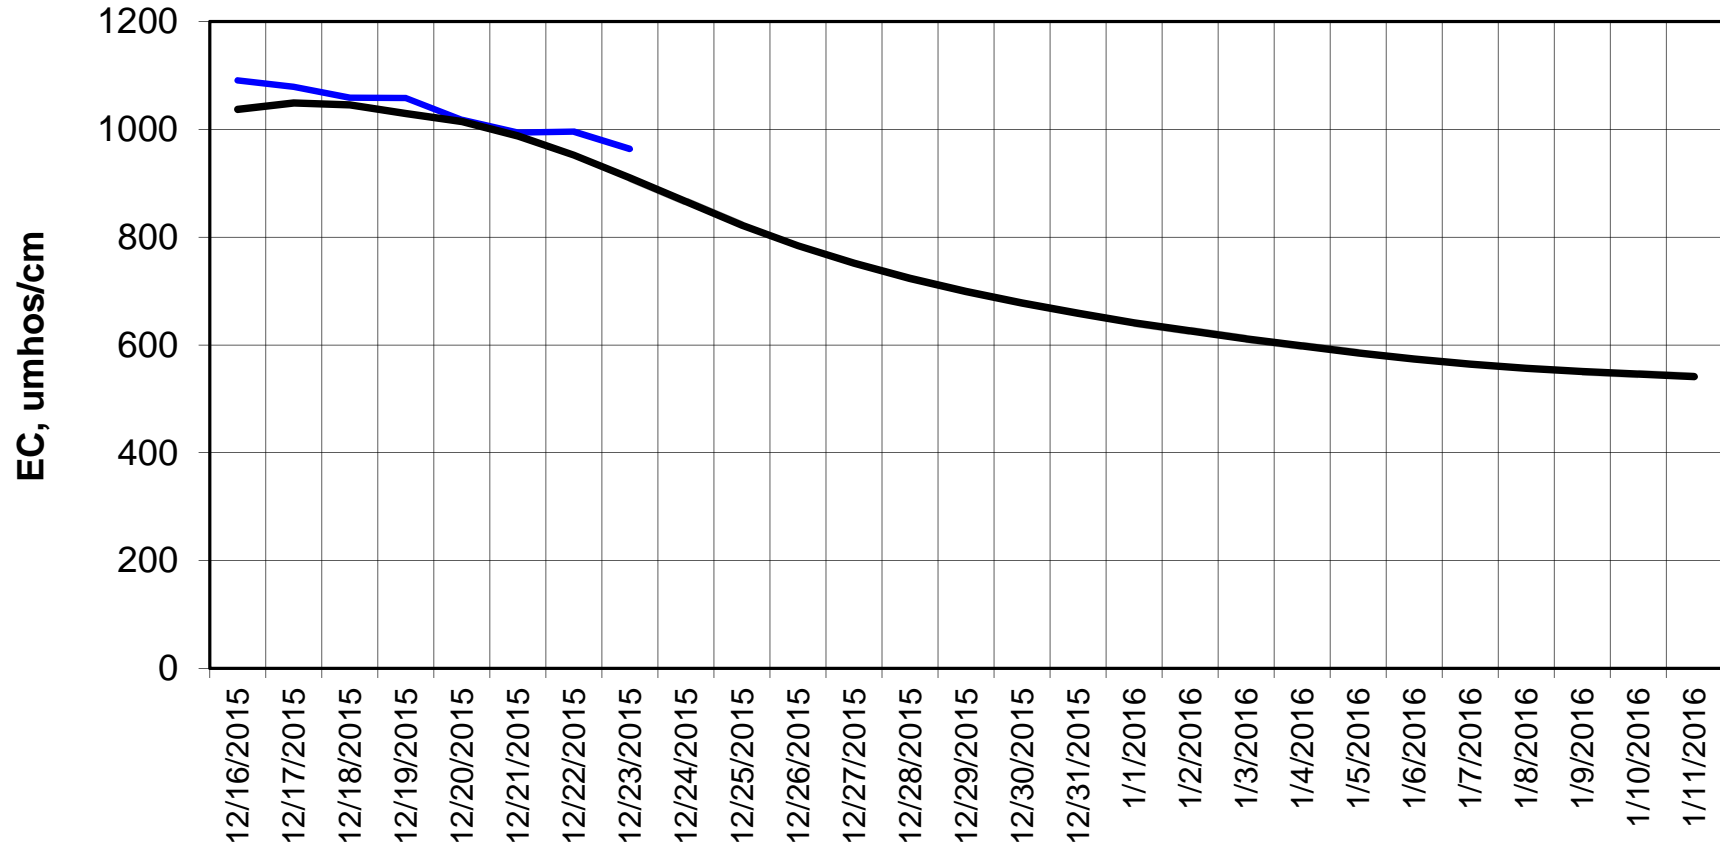

Forecasted Daily EC @ Holland Ct

Forecast Period 12/22/2015 thru 1/11/2016

Forecasted Daily EC @ Old River near Middle River

Forecast Period 12/22/2015 thru 1/11/2016

Forecasted Daily EC @ San Joaquin River at Brandt Bridge

Forecast Period 12/22/2015 thru 1/11/2016

Adjusted Forecasted Daily EC @ Old River at Tracy Road

Forecast Period 12/22/2015 thru 1/11/2016

Forecasted Daily EC @ Jersey Point

Forecast Period 12/22/2015 thru 1/11/2016