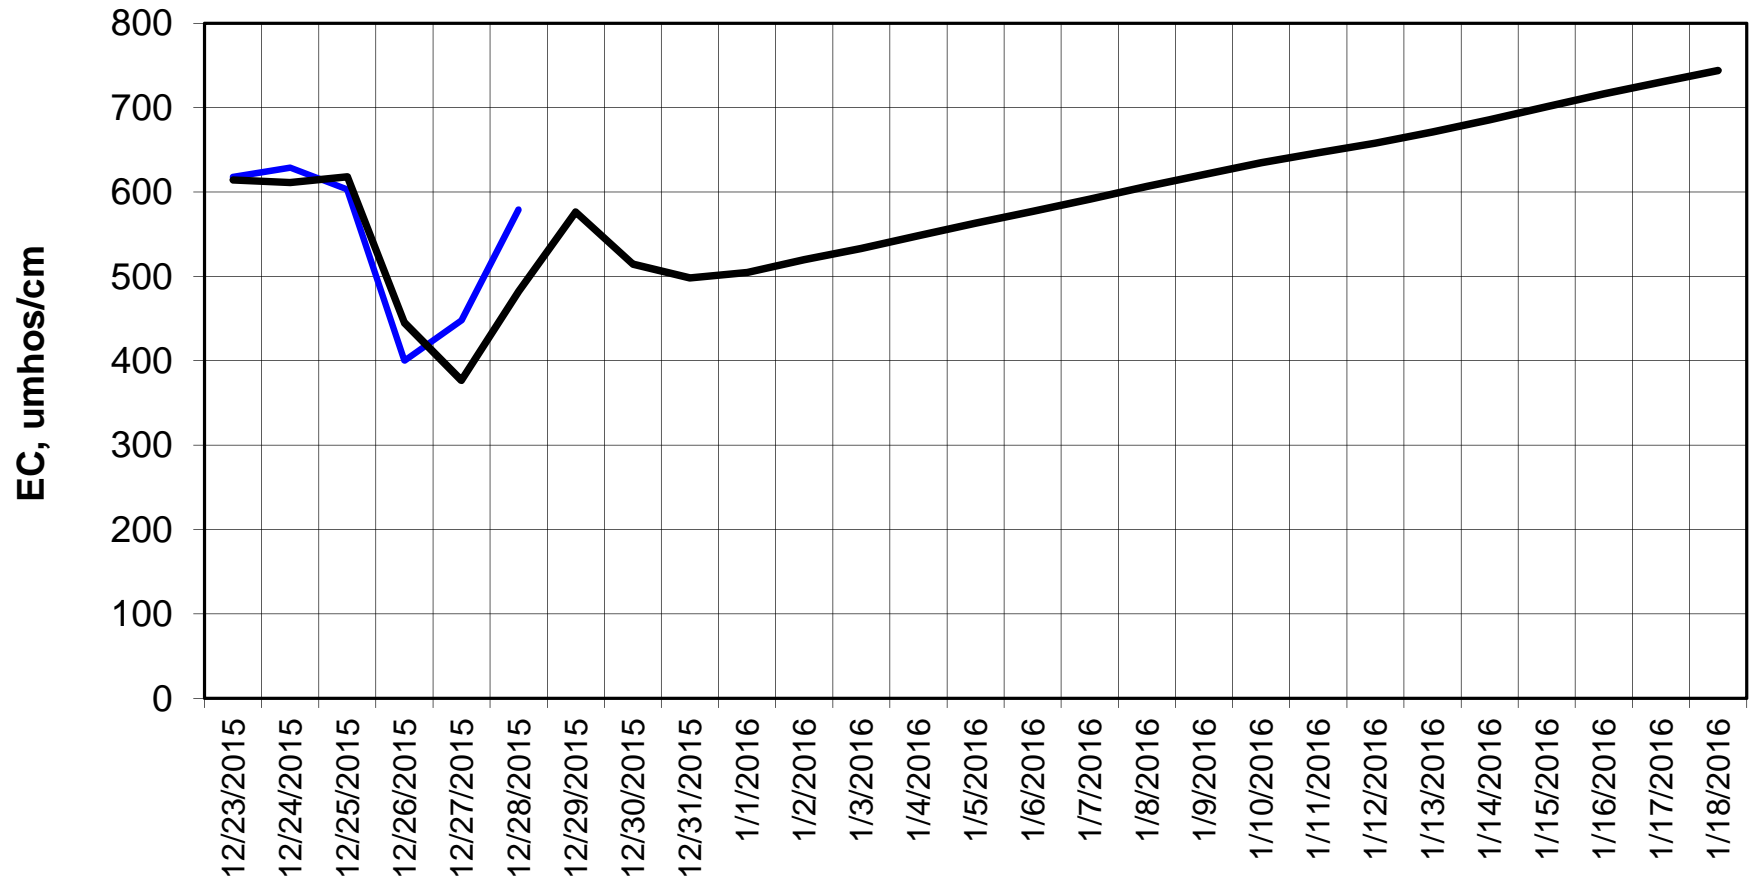

Forecasted Daily EC @ Holland Ct

Forecast Period 12/29/2015 thru 1/18/2016

Forecasted Daily EC @ Old River near Middle River

Forecast Period 12/29/2015 thru 1/18/2016

Forecasted Daily EC @ San Joaquin River at Brandt Bridge

Forecast Period 12/29/2015 thru 1/18/2016

Adjusted Forecasted Daily EC @ Old River at Tracy Road

Forecast Period 12/29/2015 thru 1/18/2016

Forecasted Daily EC @ Jersey Point

Forecast Period 12/29/2015 thru 1/18/2016