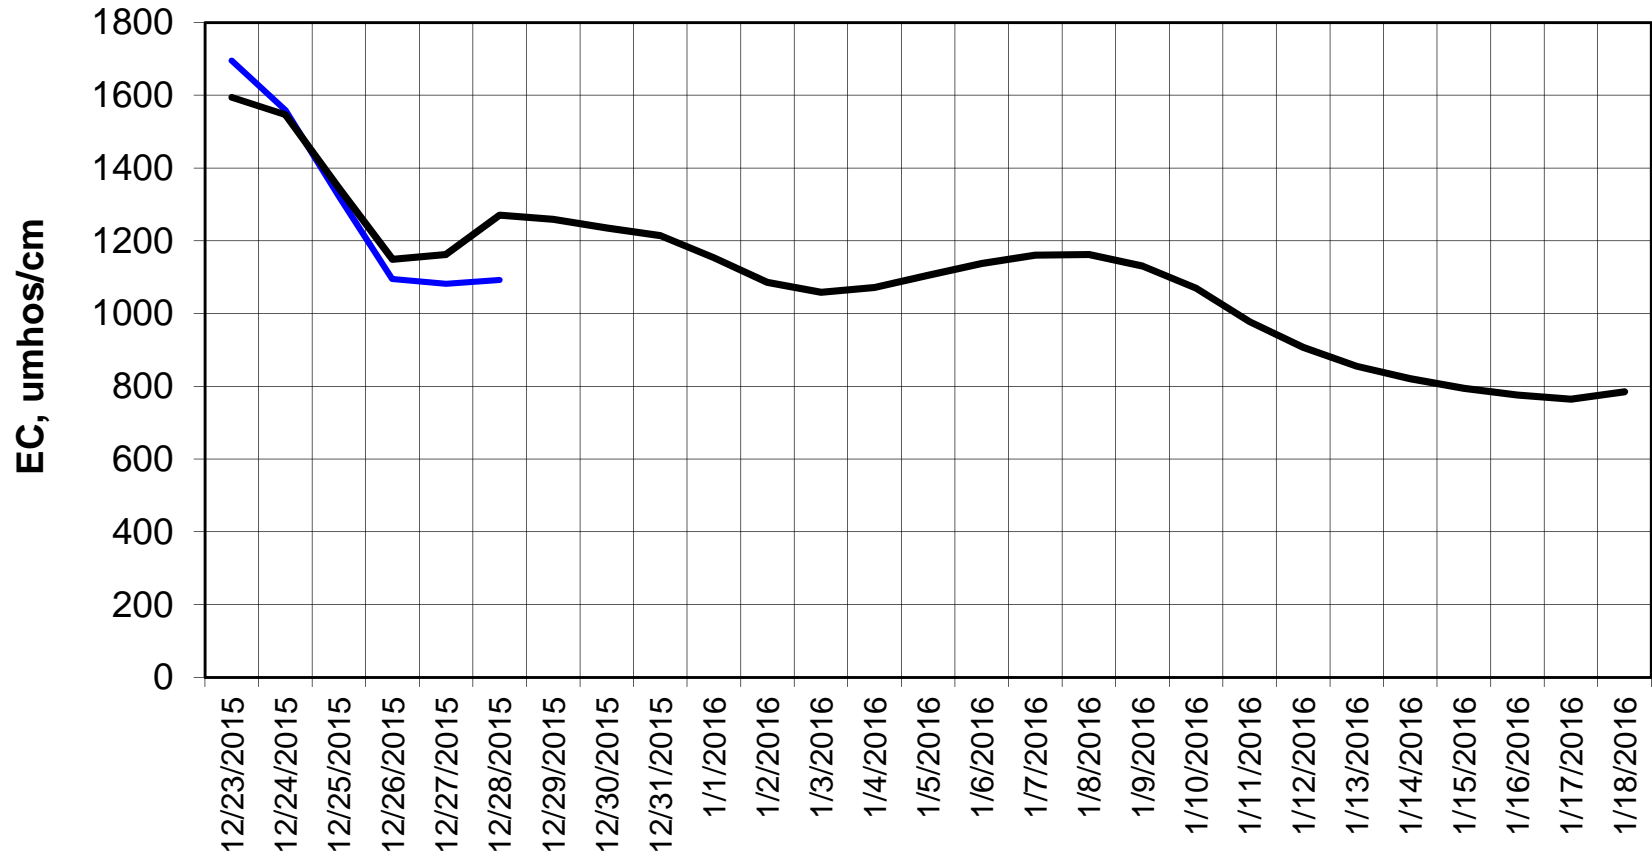

Forecast Period 12/29/2015 thru 1/18/2016

Adjusted Forecasted Daily EC @ Old River at Tracy Road

Forecast Period 12/29/2015 thru 1/18/2016

Forecasted Daily EC @ Jersey Point

Forecast Period 12/29/2015 thru 1/18/2016