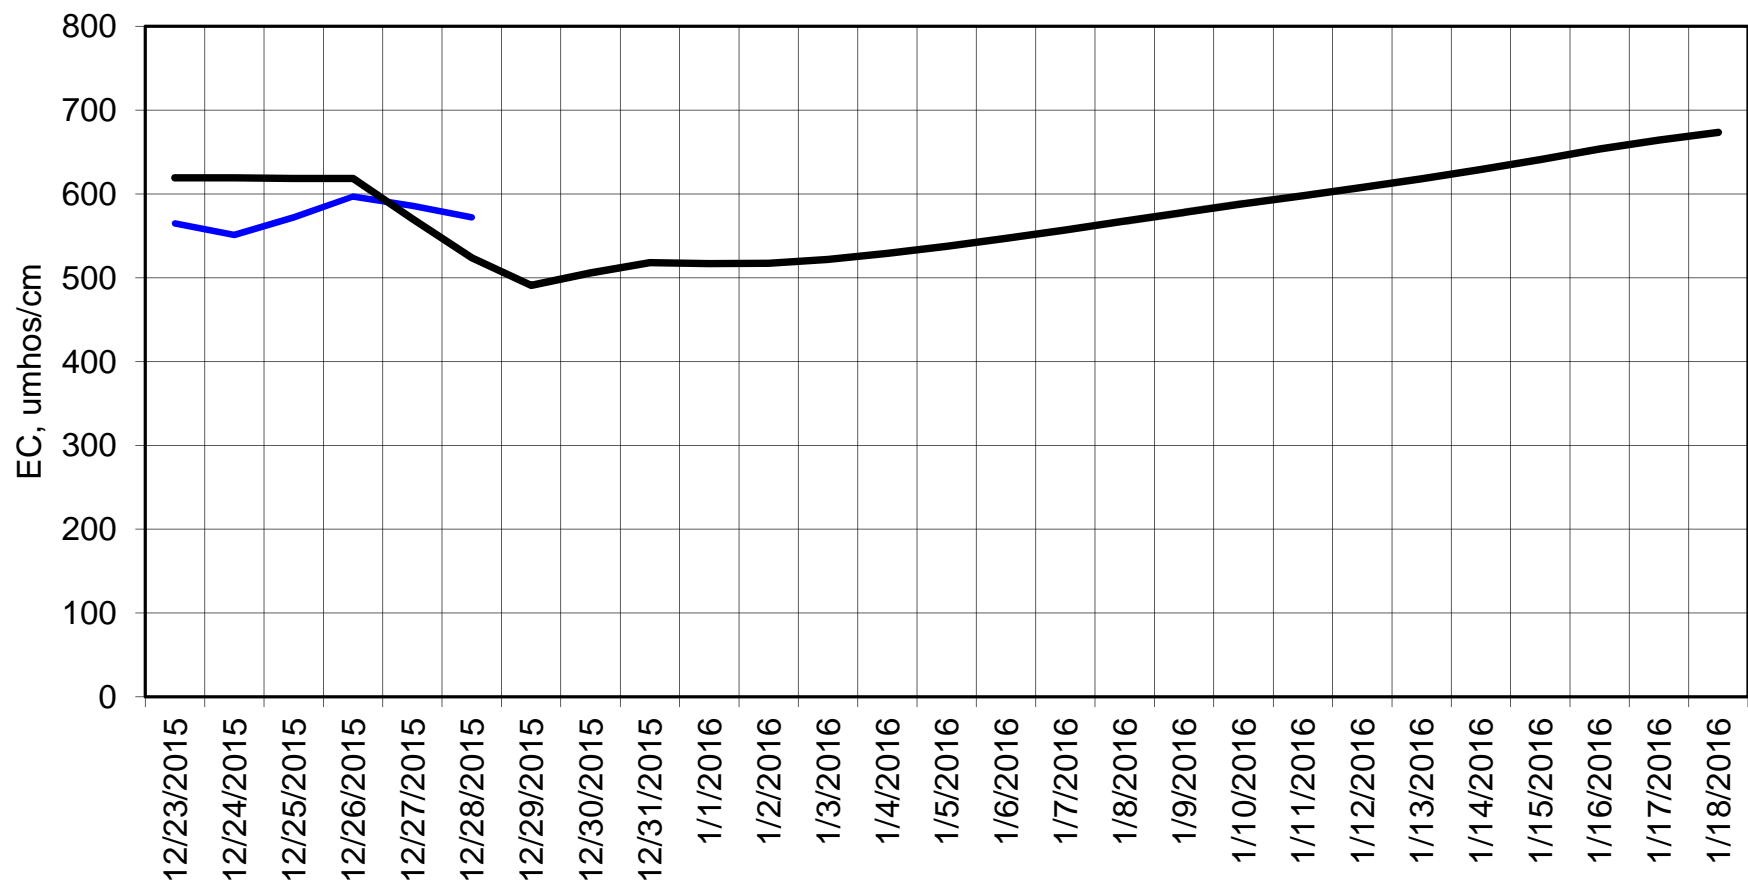

Forecasted Daily EC @ Holland Ct

Forecast Period 12/29/2015 thru 1/18/2016

Forecasted Daily EC @ Old River near Middle River

Forecast Period 12/29/2015 thru 1/18/2016

Forecasted Daily EC @ San Joaquin River at Brandt Bridge

Forecast Period 12/29/2015 thru 1/18/2016

Adjusted Forecasted Daily EC @ Old River at Tracy Road

Forecast Period 12/29/2015 thru 1/18/2016

Forecasted Daily EC @ Jersey Point

Forecast Period 12/29/2015 thru 1/18/2016