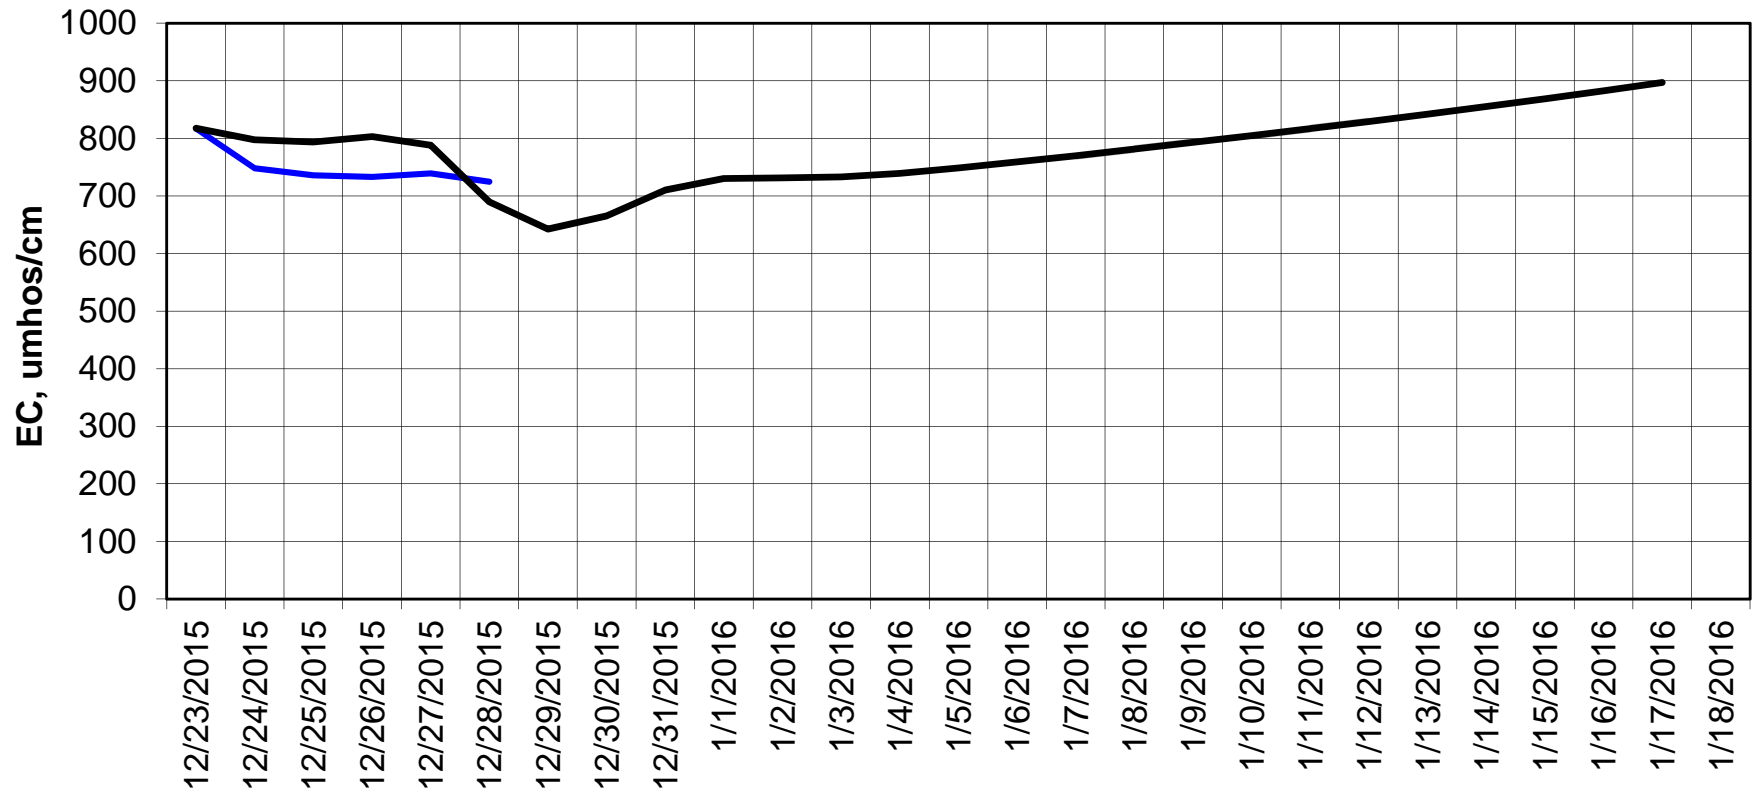

Forecasted Daily EC @ Holland Ct

Forecast Period 12/29/2015 thru 1/18/2016

Forecasted Daily EC @ Old River near Middle River

Forecast Period 12/29/2015 thru 1/18/2016

Forecasted Daily EC @ San Joaquin River at Brandt Bridge

Forecast Period 12/29/2015 thru 1/18/2016

Adjusted Forecasted Daily EC @ Old River at Tracy Road

Forecast Period 12/29/2015 thru 1/18/2016

Forecasted Daily EC @ Jersey Point

Forecast Period 12/29/2015 thru 1/18/2016