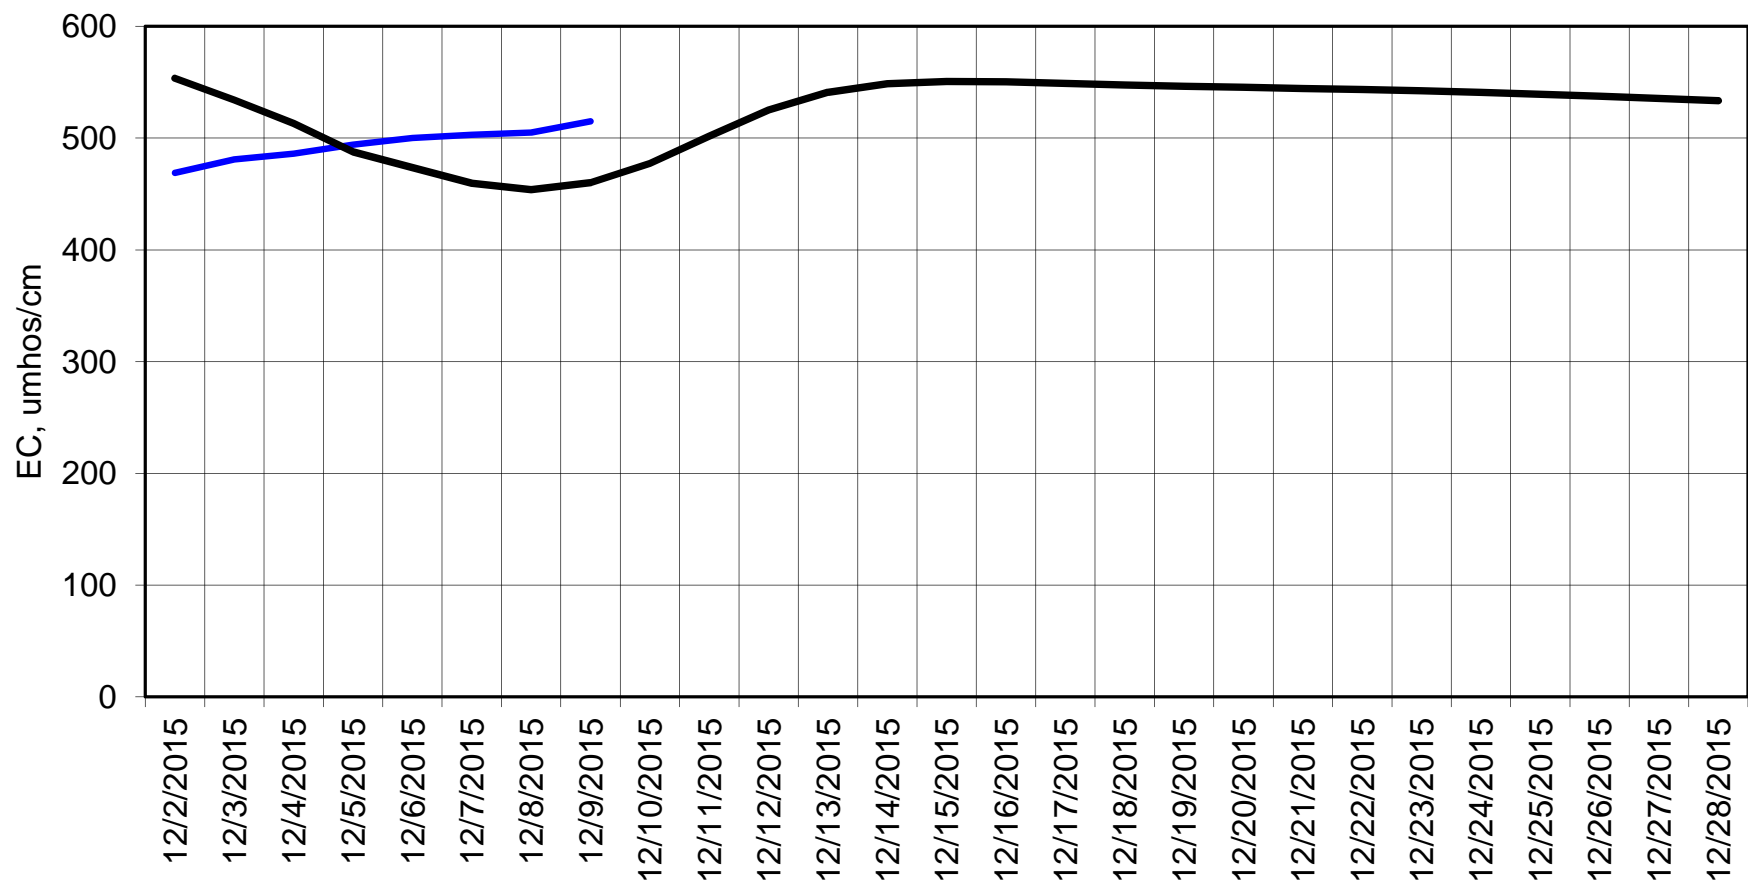

Forecasted Daily EC @ San Joaquin River at Brandt Bridge

Forecast Period 12/8/2015 thru 12/28/2015