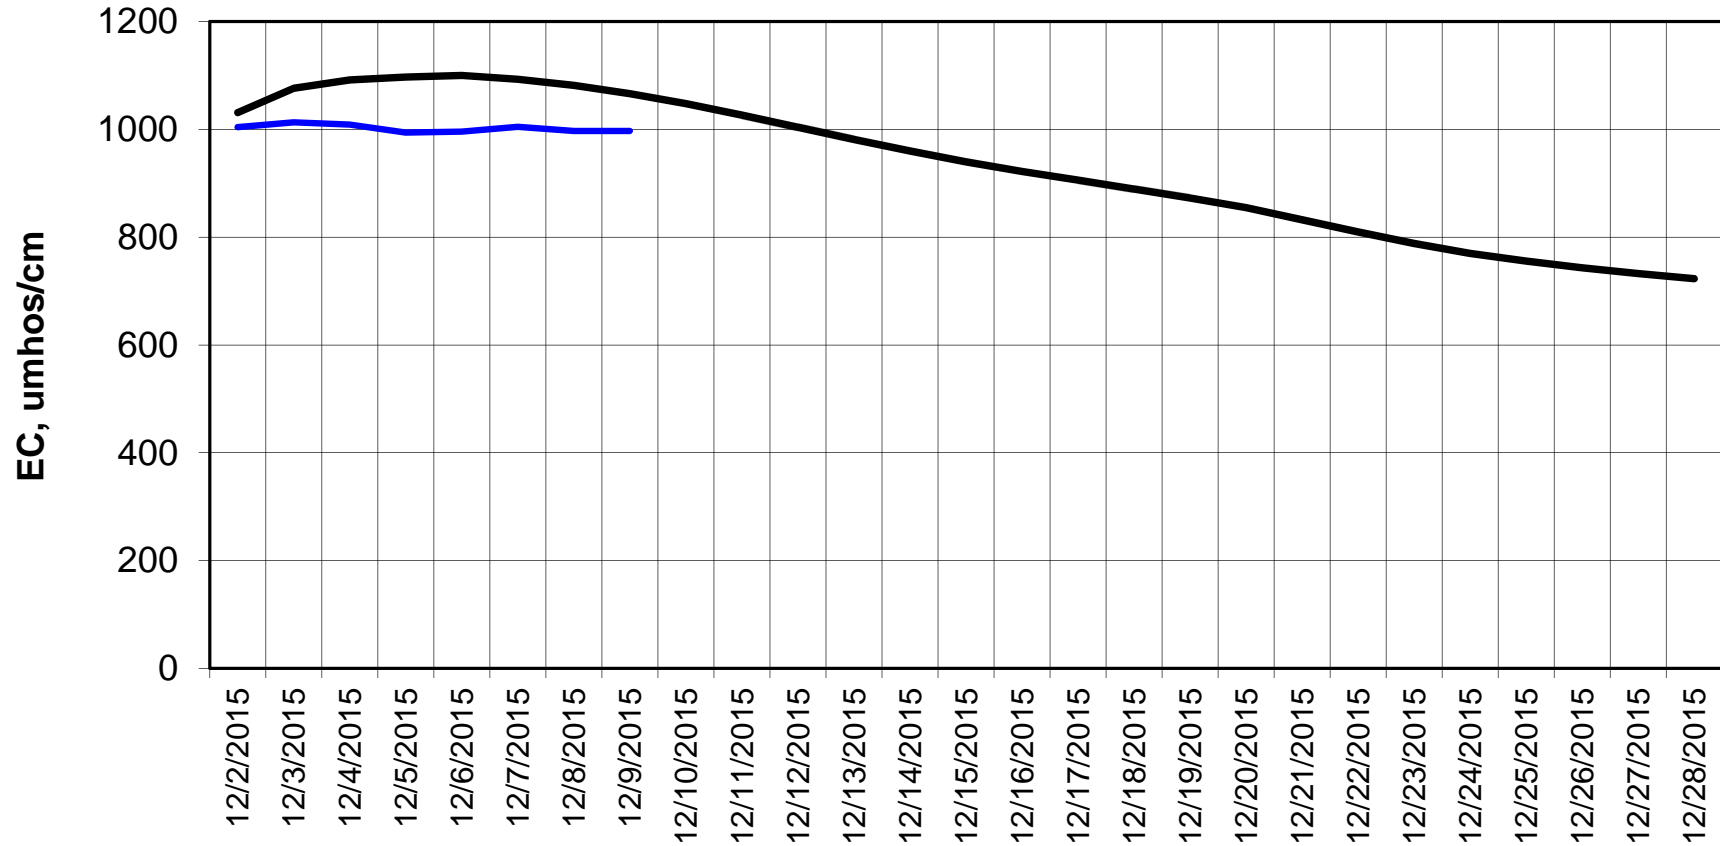

### Forecasted Daily EC @ Holland Ct

Forecast Period 12/8/2015 thru 12/28/2015

### Forecasted Daily EC @ Old River near Middle River

Forecast Period 12/8/2015 thru 12/28/2015

### Forecasted Daily EC @ San Joaquin River at Brandt Bridge

Forecast Period 12/8/2015 thru 12/28/2015

### Adjusted Forecasted Daily EC @ Old River at Tracy Road

Forecast Period 12/8/2015 thru 12/28/2015