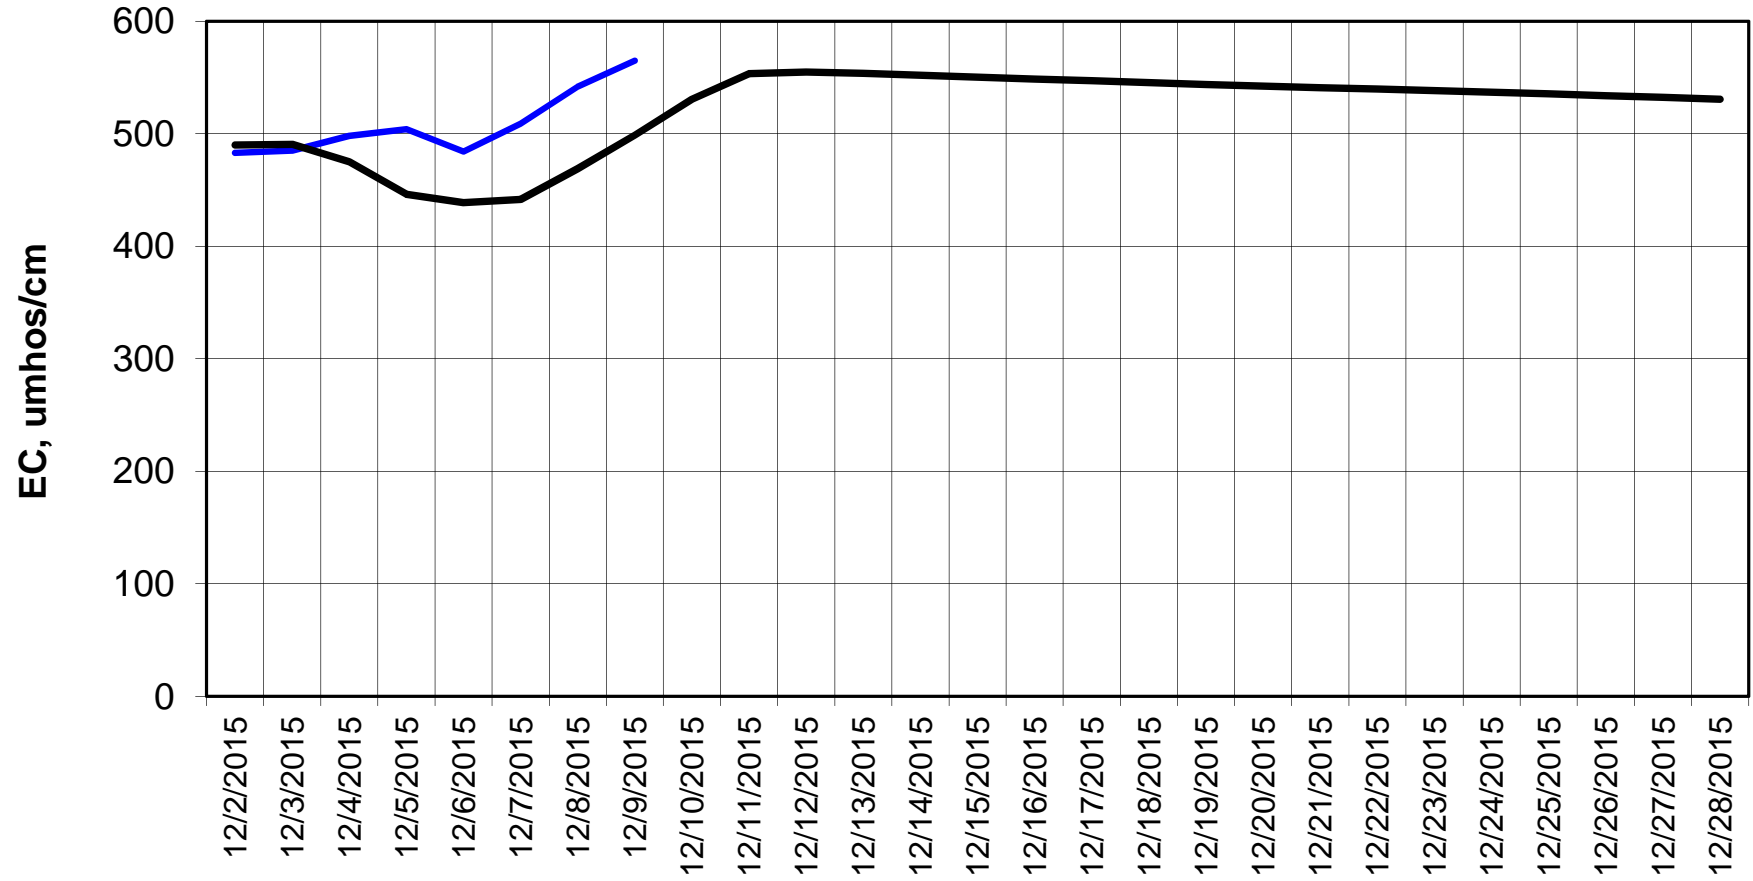

### Forecasted Daily EC @ Holland Ct

Forecast Period 12/8/2015 thru 12/28/2015

### Forecasted Daily EC @ Old River near Middle River

Forecast Period 12/8/2015 thru 12/28/2015

### Adjusted Forecasted Daily EC @ Old River at Tracy Road

Forecast Period 12/8/2015 thru 12/28/2015

### Forecasted Daily EC @ Jersey Point

Forecast Period 12/8/2015 thru 12/28/2015