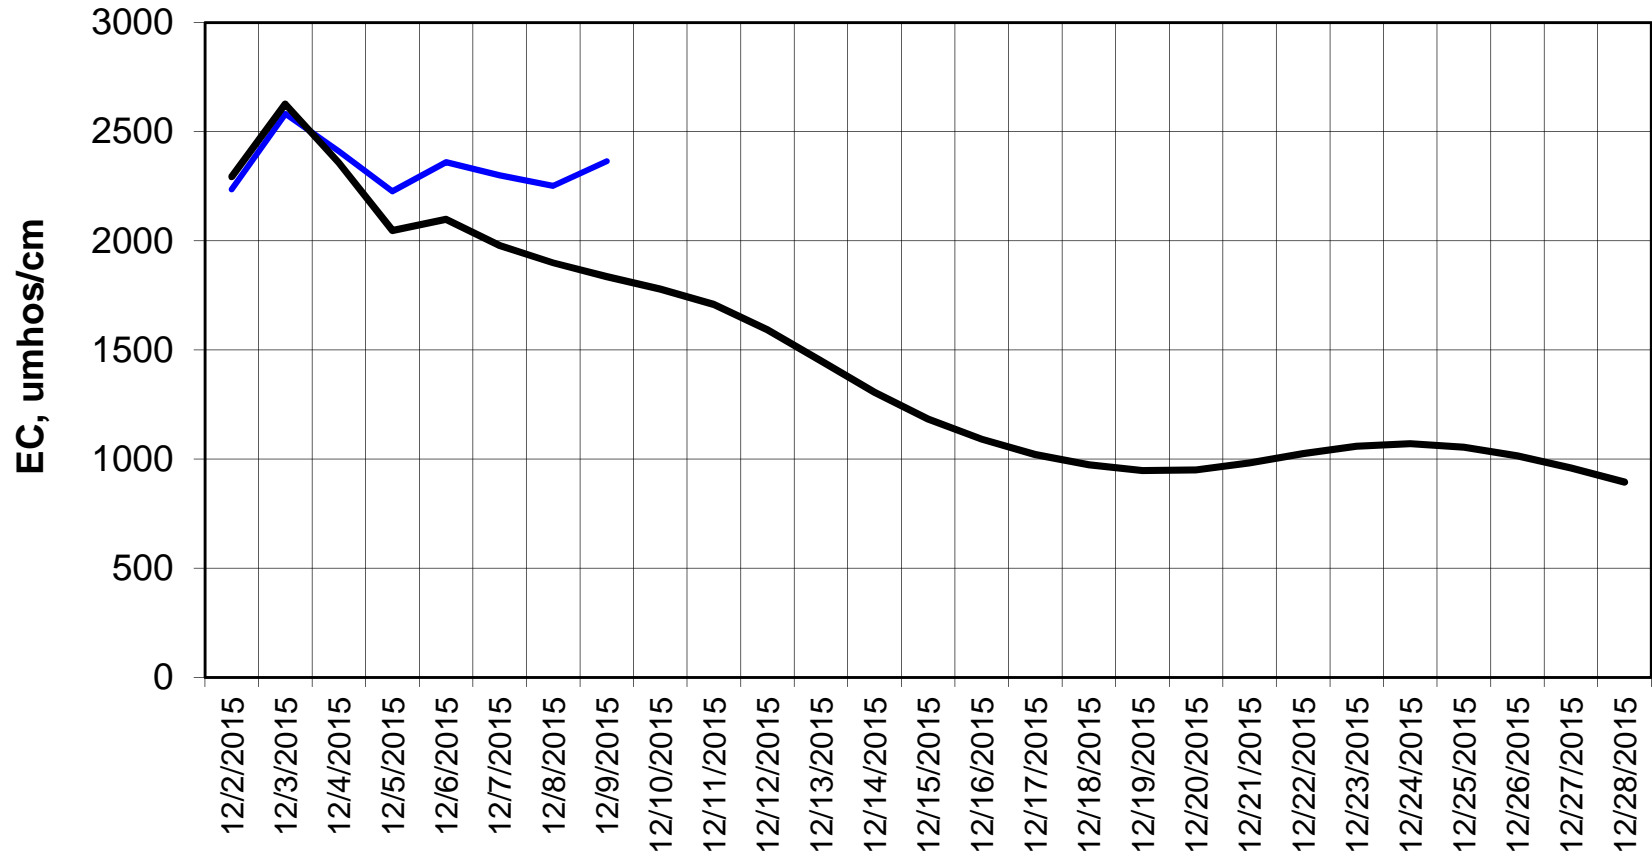

### Forecasted Daily EC @ Old River near Middle River

Forecast Period 12/8/2015 thru 12/28/2015

### Forecasted Daily EC @ San Joaquin River at Brandt Bridge

Forecast Period 12/8/2015 thru 12/28/2015

### Adjusted Forecasted Daily EC @ Old River at Tracy Road

Forecast Period 12/8/2015 thru 12/28/2015

### Forecasted Daily EC @ Jersey Point

Forecast Period 12/8/2015 thru 12/28/2015