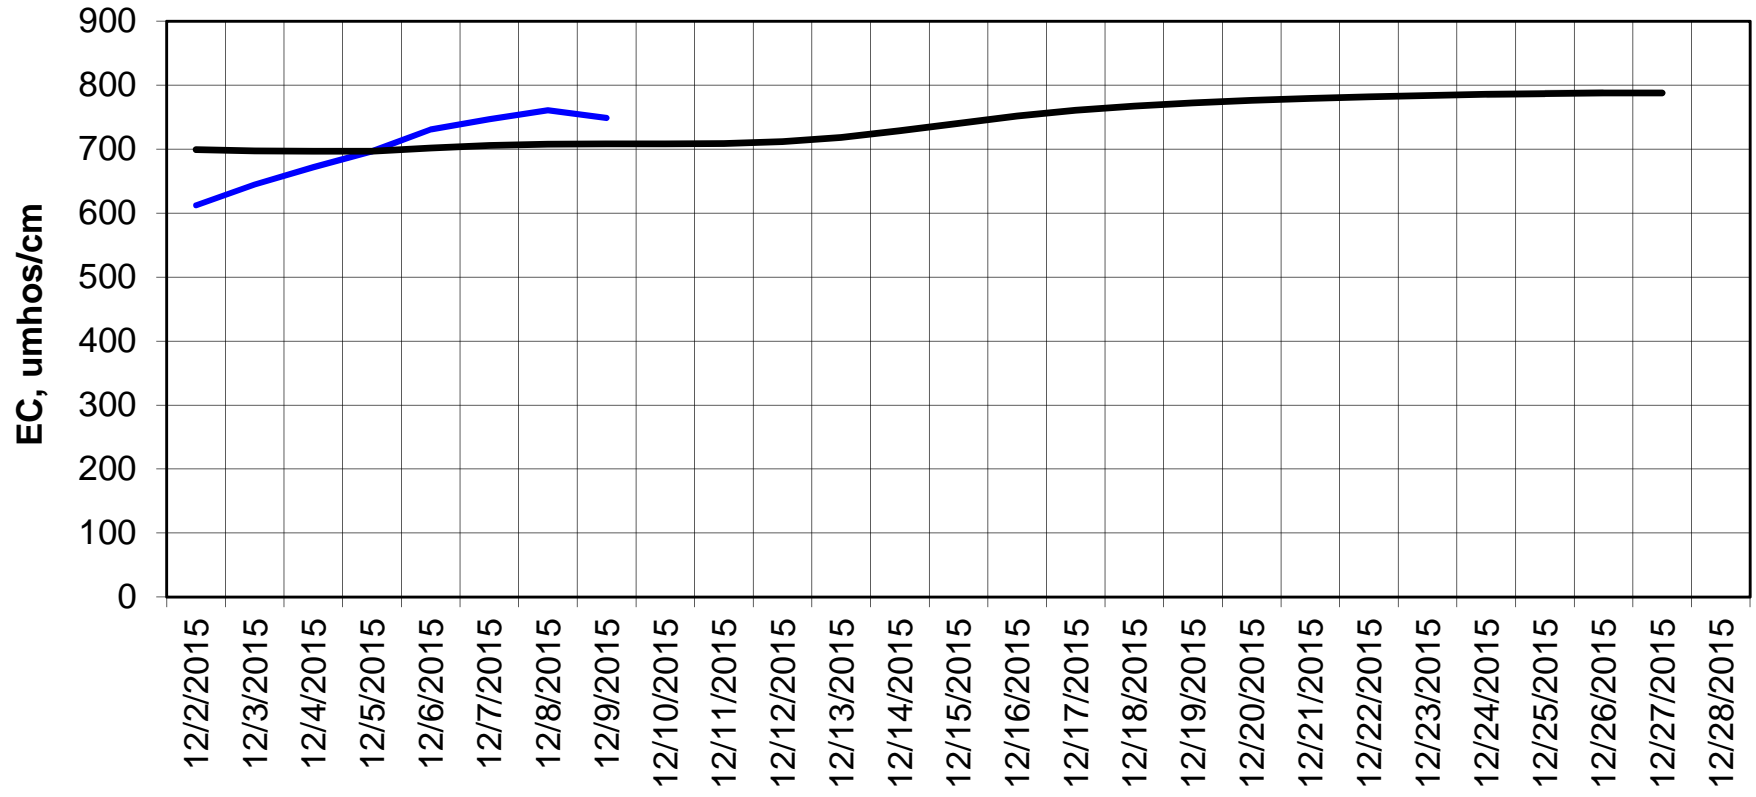

### Forecasted Daily EC @ Old River near Middle River

Forecast Period 12/8/2015 thru 12/28/2015

### Forecasted Daily EC @ San Joaquin River at Brandt Bridge

Forecast Period 12/8/2015 thru 12/28/2015

### Adjusted Forecasted Daily EC @ Old River at Tracy Road

Forecast Period 12/8/2015 thru 12/28/2015