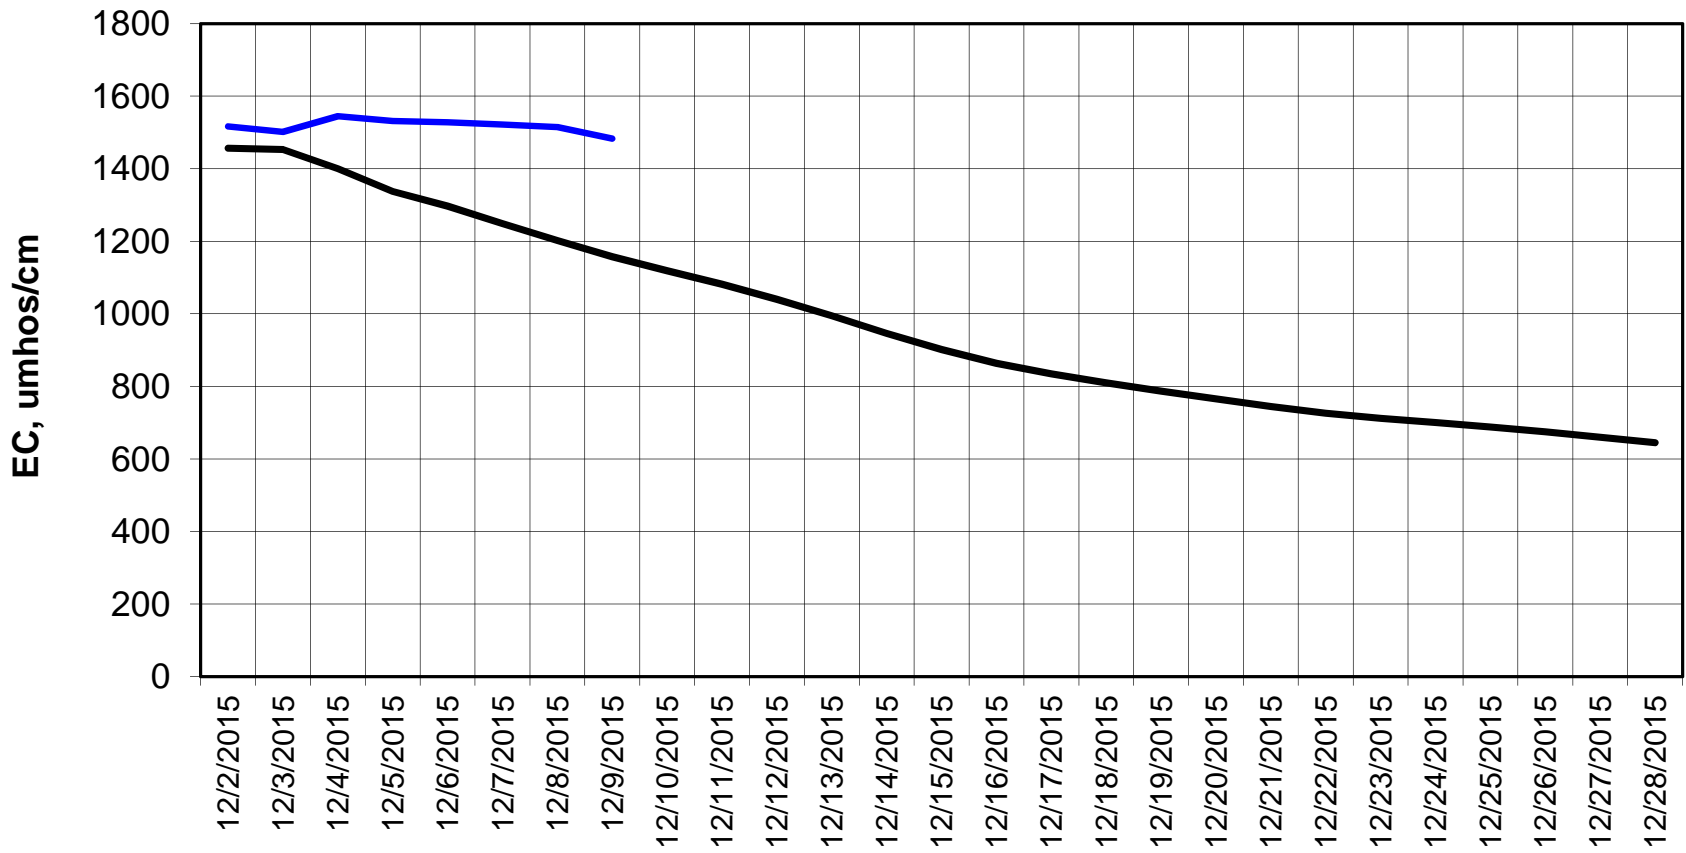

Forecasted Daily EC @ Bethel

Forecast Period 12/8/2015 thru 12/28/2015