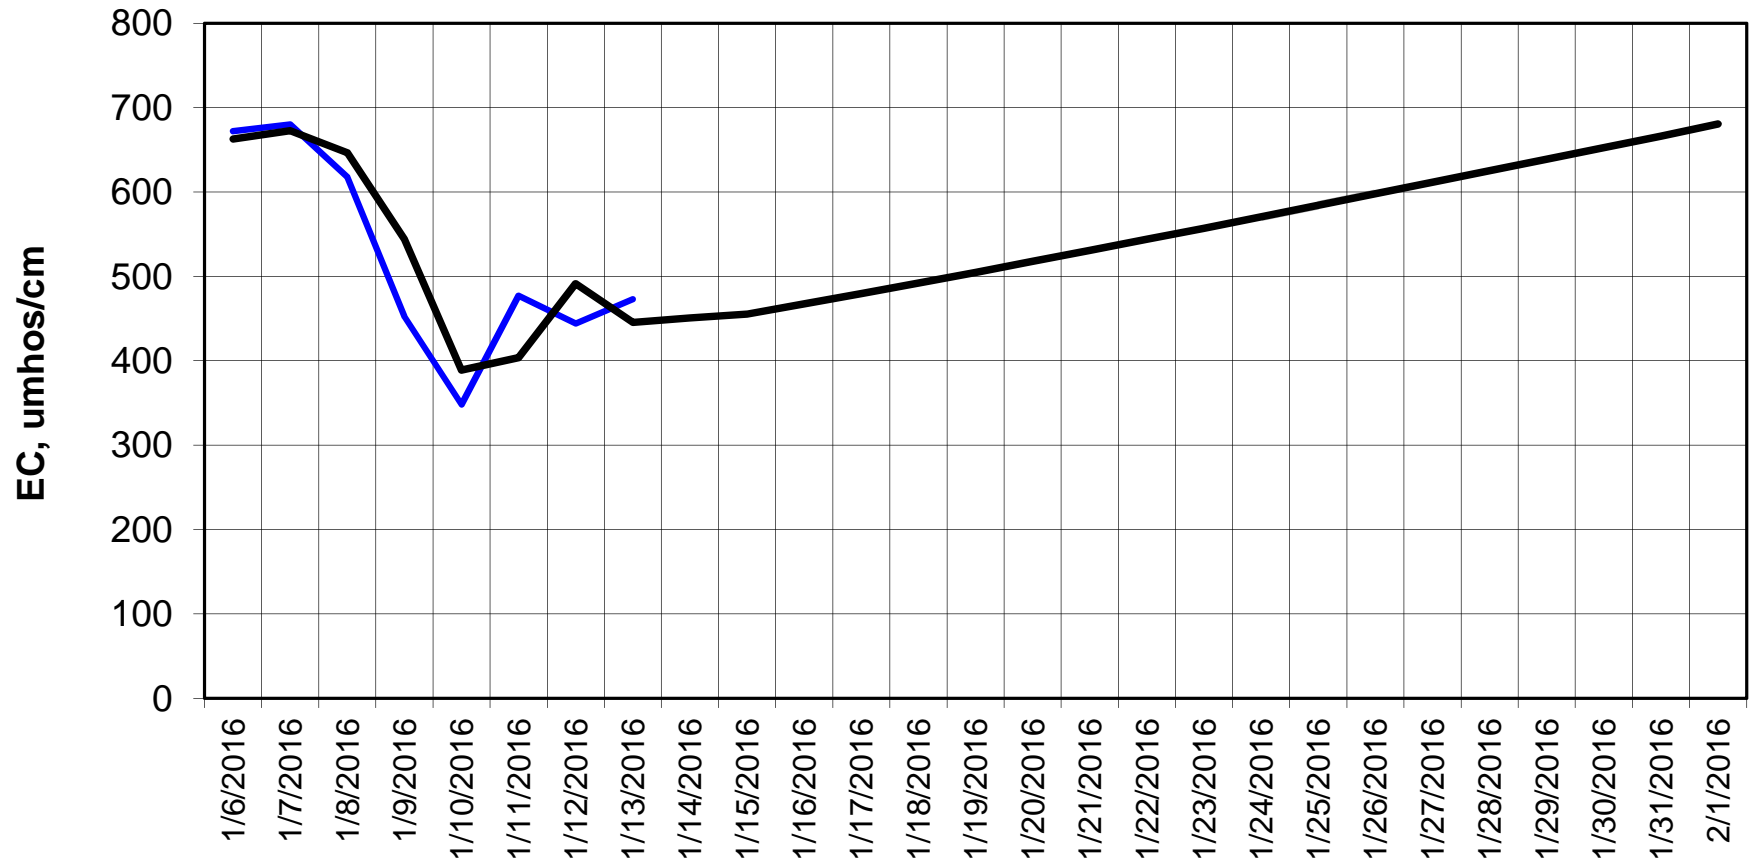

Forecasted Daily EC @ Holland Ct

Forecast Period 1/12/2016 thru 2/1/2016

Forecasted Daily EC @ Old River near Middle River

Forecast Period 1/12/2016 thru 2/1/2016

Forecasted Daily EC @ San Joaquin River at Brandt Bridge

Forecast Period 1/12/2016 thru 2/1/2016

Adjusted Forecasted Daily EC @ Old River at Tracy Road

Forecast Period 1/12/2016 thru 2/1/2016

Forecasted Daily EC @ Jersey Point

Forecast Period 1/12/2016 thru 2/1/2016