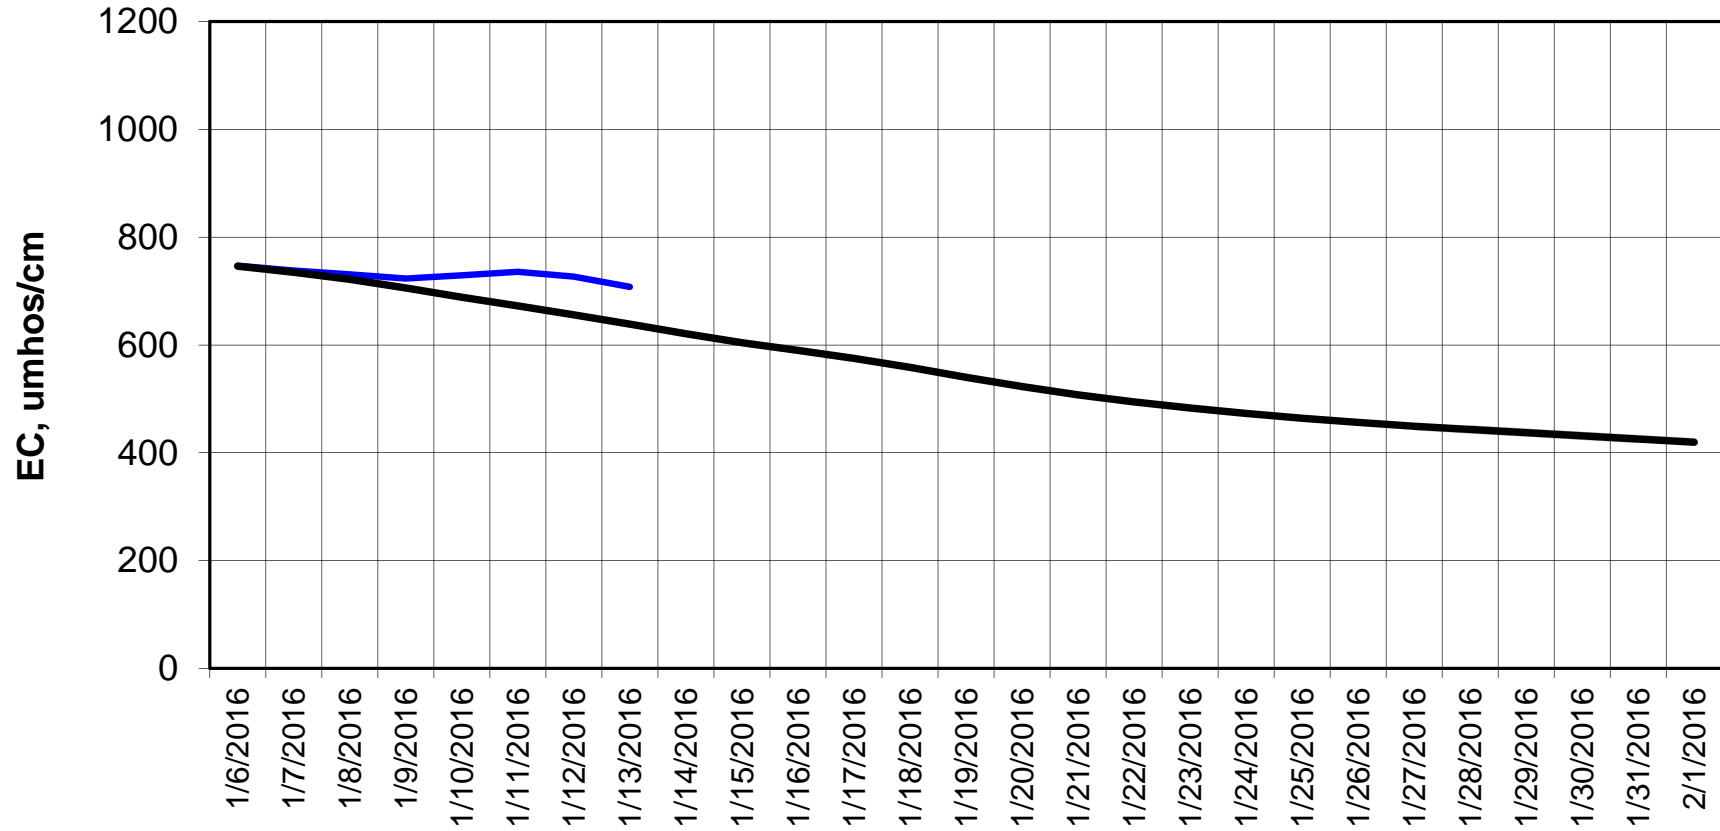

Forecasted Daily EC @ Holland Ct

Forecast Period 1/12/2016 thru 2/1/2016

Forecasted Daily EC @ Old River near Middle River

Forecast Period 1/12/2016 thru 2/1/2016

Forecasted Daily EC @ San Joaquin River at Brandt Bridge

Forecast Period 1/12/2016 thru 2/1/2016

Adjusted Forecasted Daily EC @ Old River at Tracy Road

Forecast Period 1/12/2016 thru 2/1/2016

Forecasted Daily EC @ Jersey Point

Forecast Period 1/12/2016 thru 2/1/2016