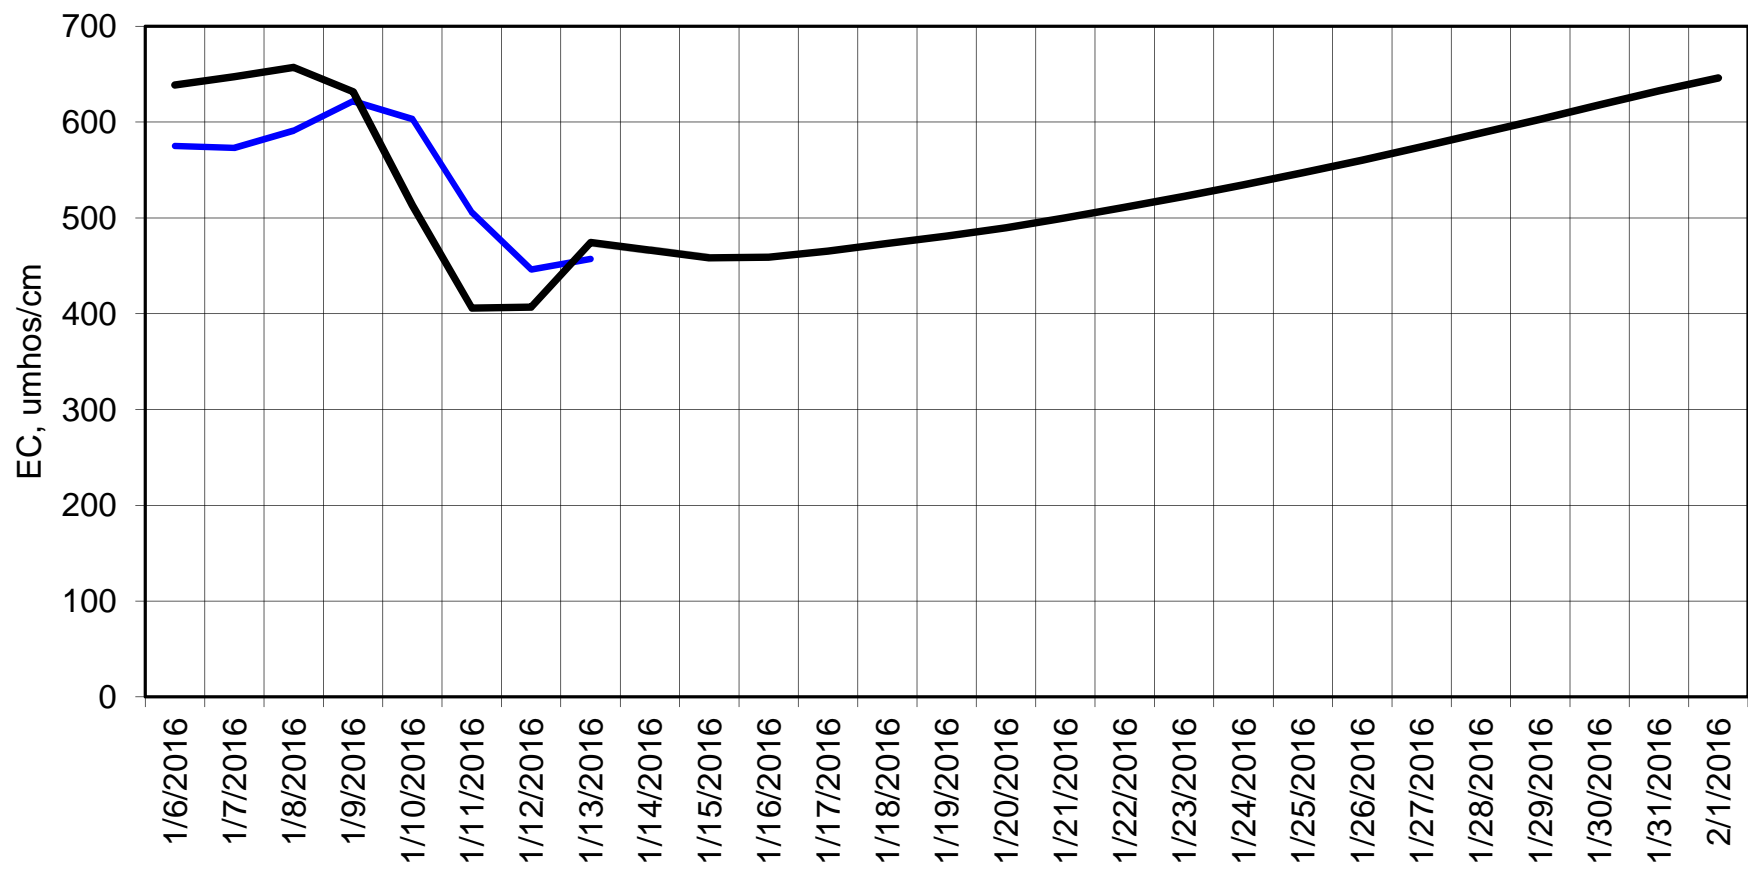

Forecasted Daily EC @ Holland Ct

Forecast Period 1/12/2016 thru 2/1/2016

Forecasted Daily EC @ Old River near Middle River

Forecast Period 1/12/2016 thru 2/1/2016

Forecasted Daily EC @ San Joaquin River at Brandt Bridge

Forecast Period 1/12/2016 thru 2/1/2016

Adjusted Forecasted Daily EC @ Old River at Tracy Road

Forecast Period 1/12/2016 thru 2/1/2016

Forecasted Daily EC @ Jersey Point

Forecast Period 1/12/2016 thru 2/1/2016