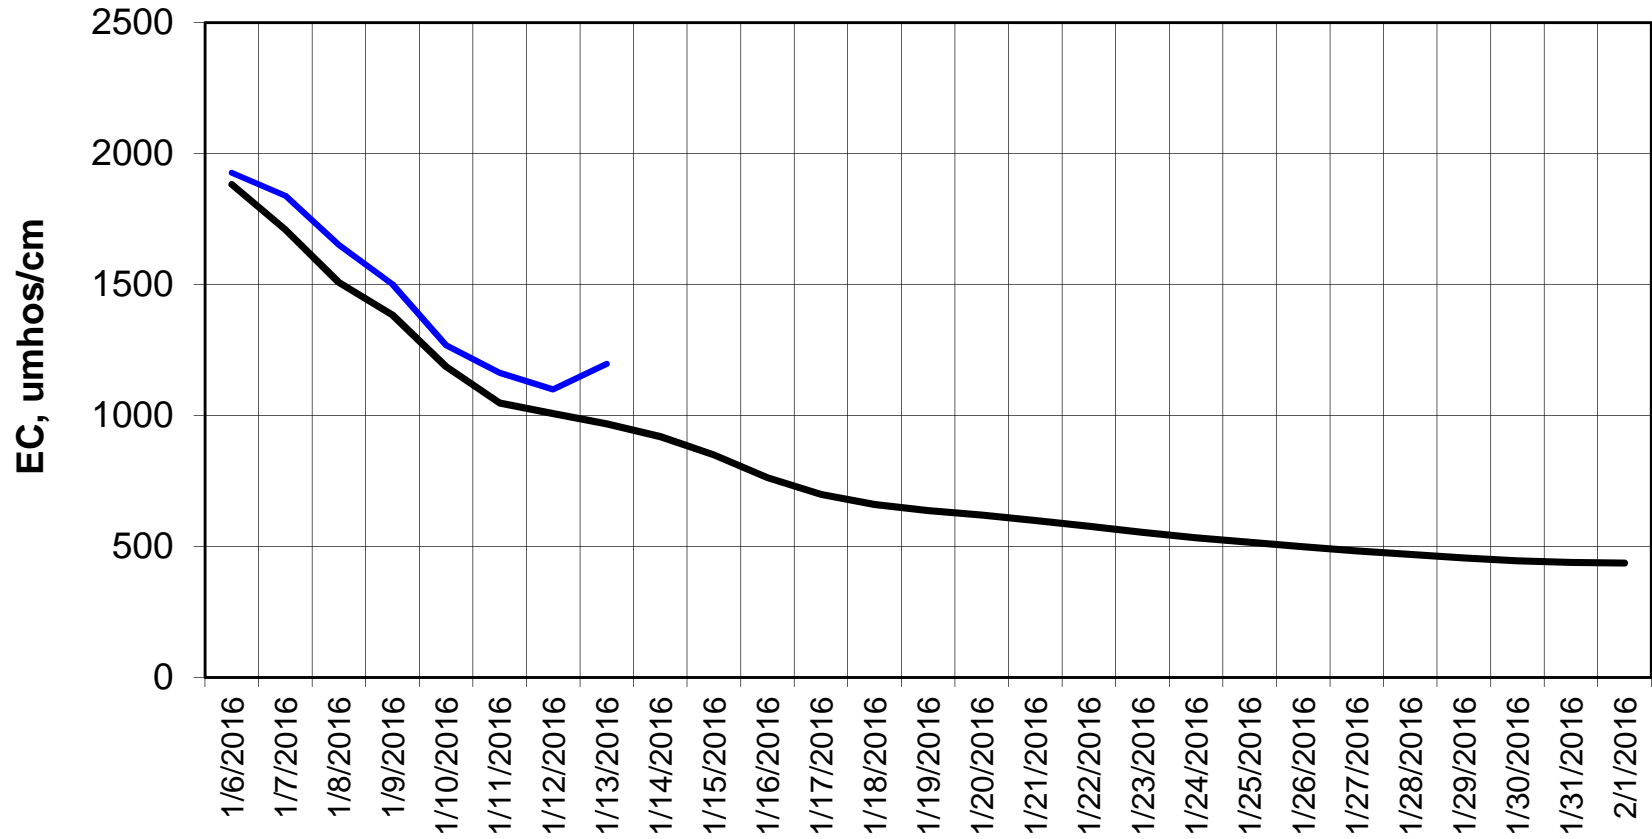

Forecast Period 1/12/2016 thru 2/1/2016

Adjusted Forecasted Daily EC @ Old River at Tracy Road

Forecast Period 1/12/2016 thru 2/1/2016

Forecasted Daily EC @ Jersey Point

Forecast Period 1/12/2016 thru 2/1/2016

Forecasted Daily EC @ Bethel

Forecast Period 1/12/2016 thru 2/1/2016