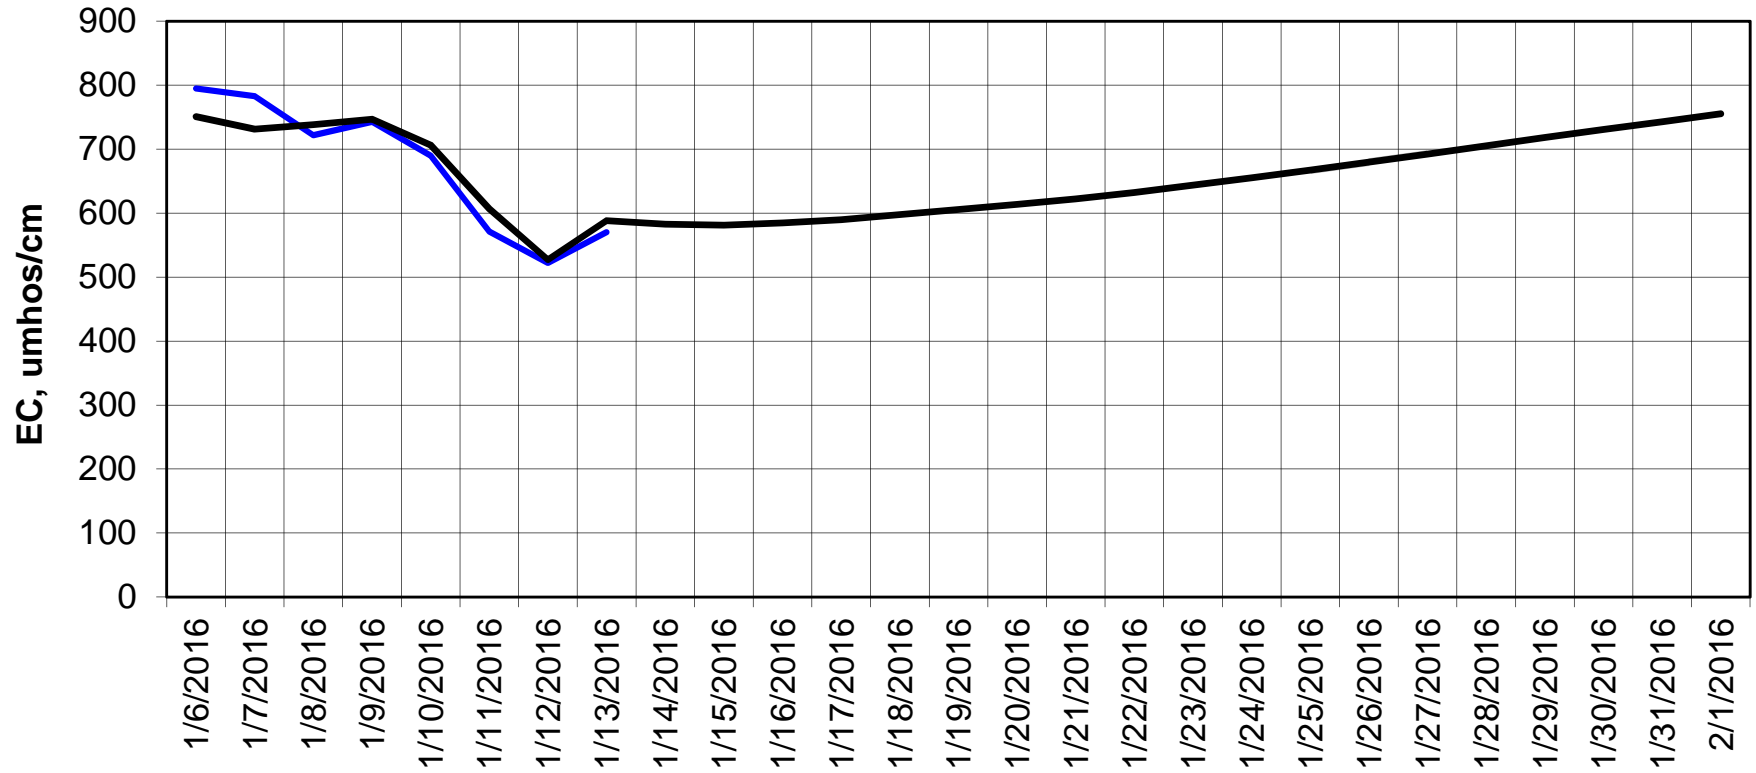

Forecasted Daily EC @ Holland Ct

Forecast Period 1/12/2016 thru 2/1/2016

Forecasted Daily EC @ Old River near Middle River

Forecast Period 1/12/2016 thru 2/1/2016

Forecasted Daily EC @ San Joaquin River at Brandt Bridge

Forecast Period 1/12/2016 thru 2/1/2016

Adjusted Forecasted Daily EC @ Old River at Tracy Road

Forecast Period 1/12/2016 thru 2/1/2016

Forecasted Daily EC @ Jersey Point

Forecast Period 1/12/2016 thru 2/1/2016