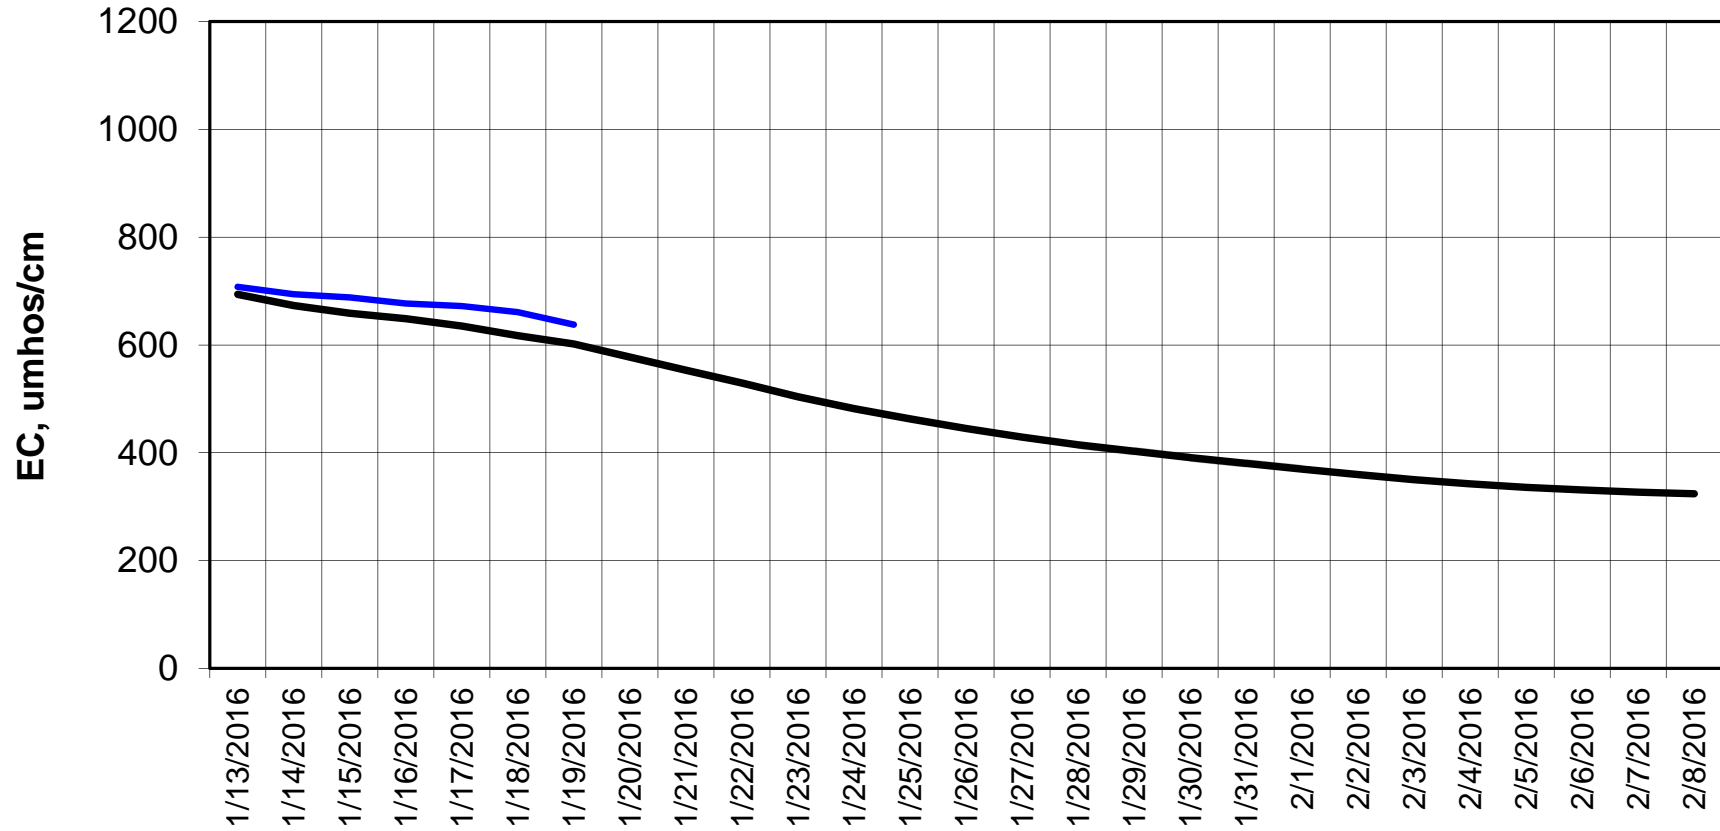

Forecasted Daily EC @ Holland Ct

Forecast Period 1/19/2016 thru 2/8/2016

Forecasted Daily EC @ Old River near Middle River

Forecast Period 1/19/2016 thru 2/8/2016

Forecasted Daily EC @ San Joaquin River at Brandt Bridge

Forecast Period 1/19/2016 thru 2/8/2016

Adjusted Forecasted Daily EC @ Old River at Tracy Road

Forecast Period 1/19/2016 thru 2/8/2016

Forecasted Daily EC @ Jersey Point

Forecast Period 1/19/2016 thru 2/8/2016