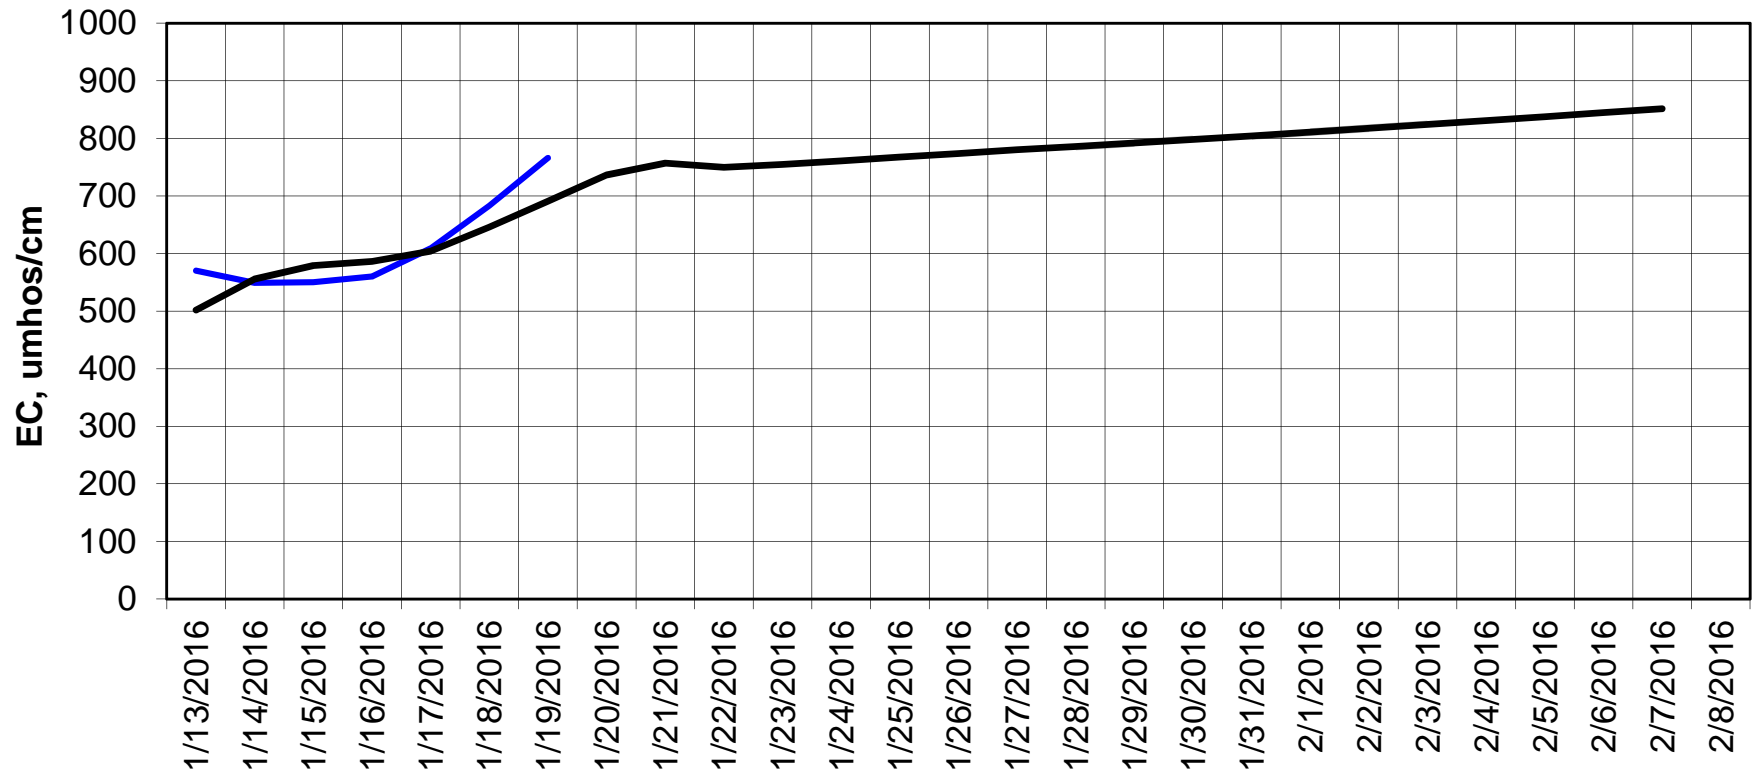

Forecasted Daily EC @ Holland Ct

Forecast Period 1/19/2016 thru 2/8/2016

Forecasted Daily EC @ Old River near Middle River

Forecast Period 1/19/2016 thru 2/8/2016

Forecasted Daily EC @ San Joaquin River at Brandt Bridge

Forecast Period 1/19/2016 thru 2/8/2016

Adjusted Forecasted Daily EC @ Old River at Tracy Road

Forecast Period 1/19/2016 thru 2/8/2016

Forecasted Daily EC @ Jersey Point

Forecast Period 1/19/2016 thru 2/8/2016