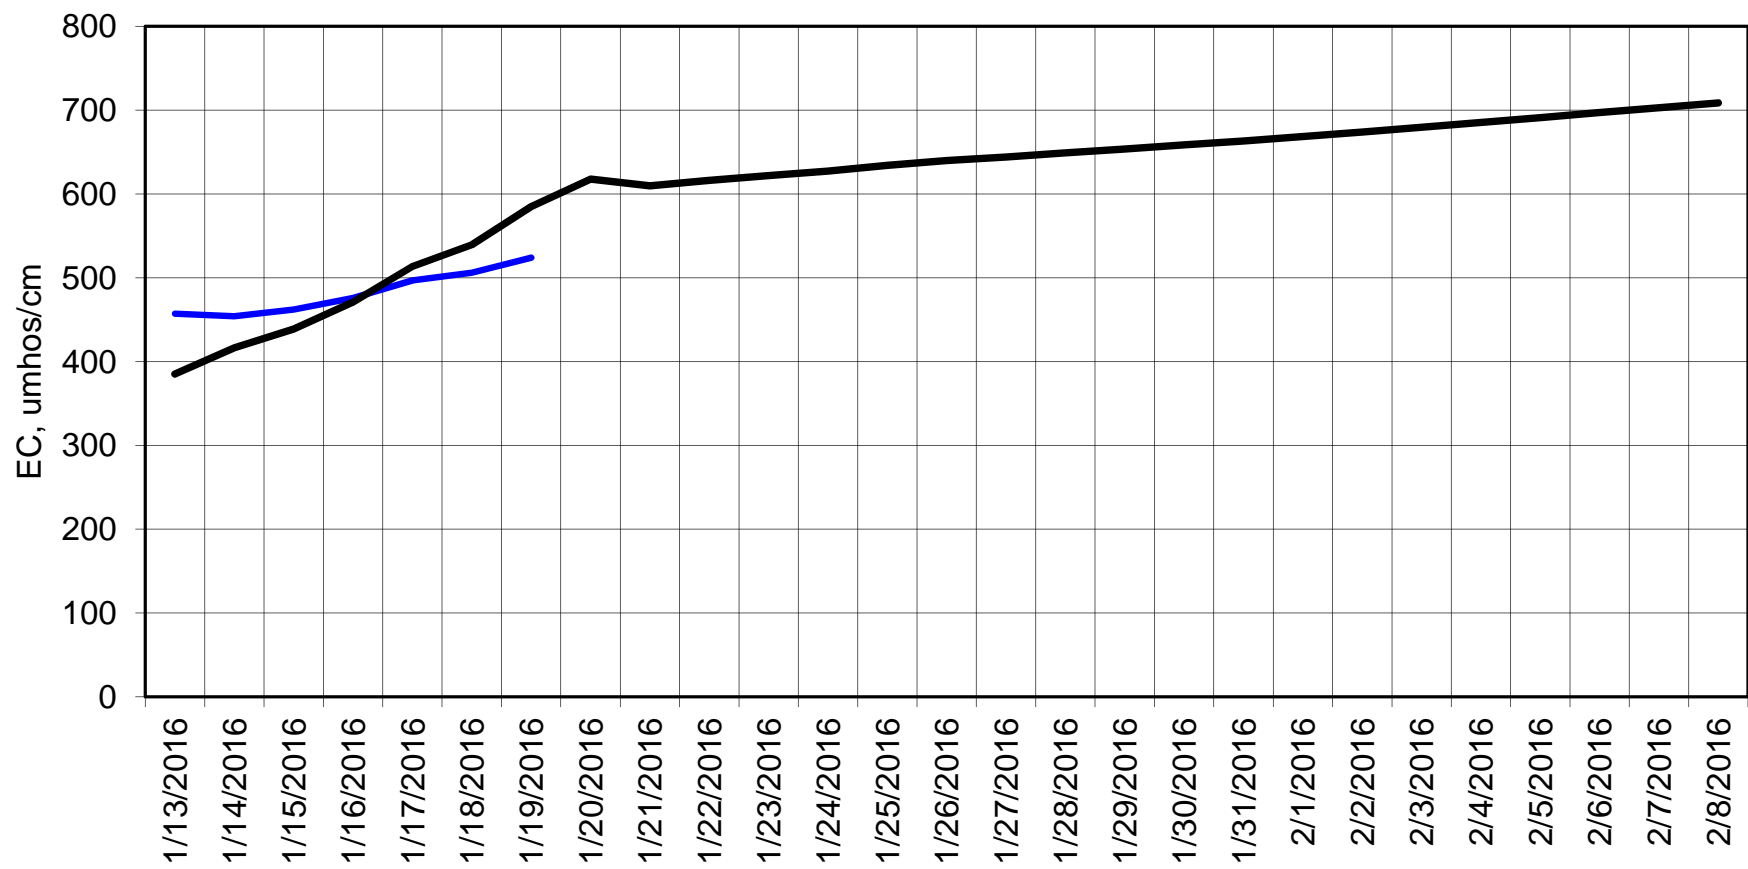

Forecasted Daily EC @ Holland Ct

Forecast Period 1/19/2016 thru 2/8/2016

Forecasted Daily EC @ Old River near Middle River

Forecast Period 1/19/2016 thru 2/8/2016

Forecasted Daily EC @ San Joaquin River at Brandt Bridge

Forecast Period 1/19/2016 thru 2/8/2016

Adjusted Forecasted Daily EC @ Old River at Tracy Road

Forecast Period 1/19/2016 thru 2/8/2016

Forecasted Daily EC @ Jersey Point

Forecast Period 1/19/2016 thru 2/8/2016