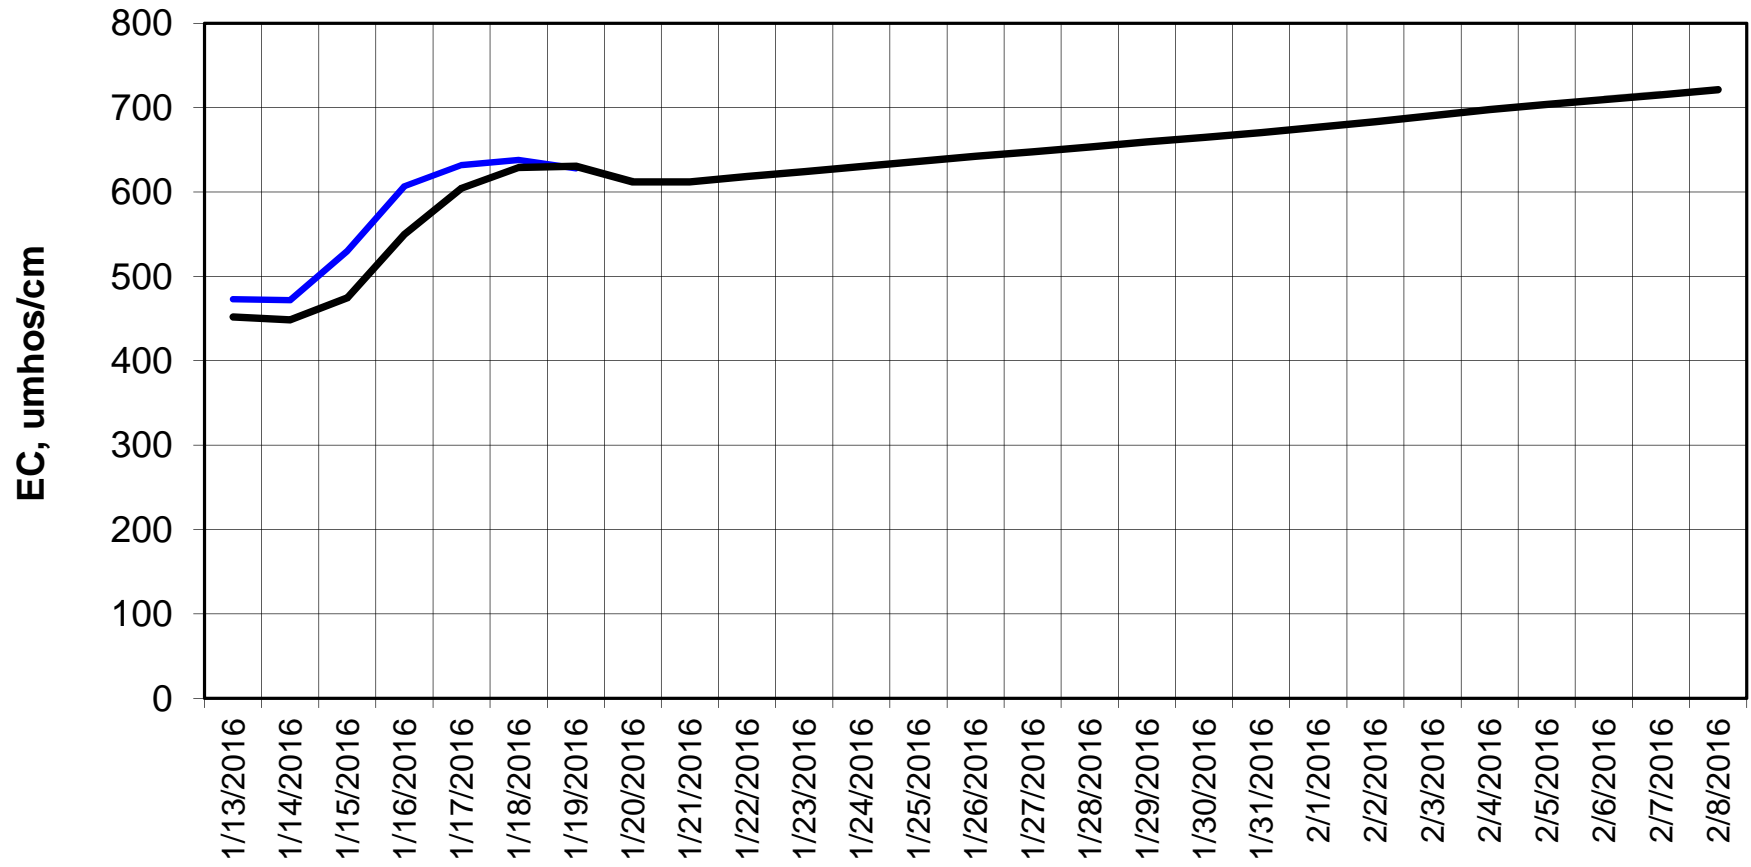

Forecasted Daily EC @ Holland Ct

Forecast Period 1/19/2016 thru 2/8/2016

Forecasted Daily EC @ Old River near Middle River

Forecast Period 1/19/2016 thru 2/8/2016

Forecasted Daily EC @ San Joaquin River at Brandt Bridge

Forecast Period 1/19/2016 thru 2/8/2016

Adjusted Forecasted Daily EC @ Old River at Tracy Road

Forecast Period 1/19/2016 thru 2/8/2016

Forecasted Daily EC @ Jersey Point

Forecast Period 1/19/2016 thru 2/8/2016