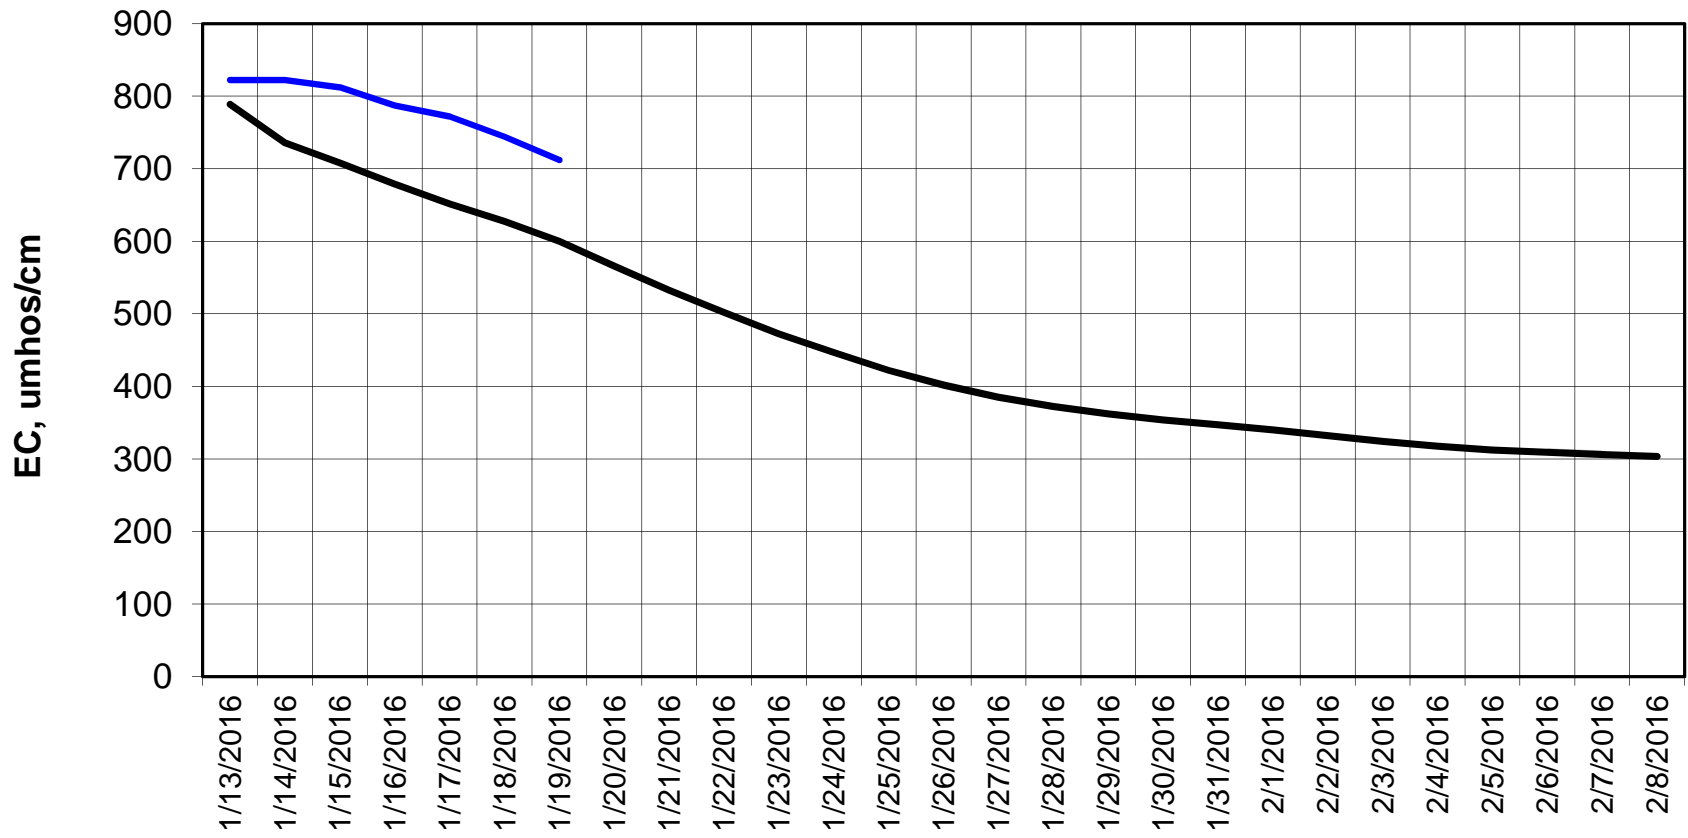

Forecast Period 1/19/2016 thru 2/8/2016

Adjusted Forecasted Daily EC @ Old River at Tracy Road

Forecast Period 1/19/2016 thru 2/8/2016

Forecasted Daily EC @ Jersey Point

Forecast Period 1/19/2016 thru 2/8/2016

Forecasted Daily EC @ Bethel

Forecast Period 1/19/2016 thru 2/8/2016