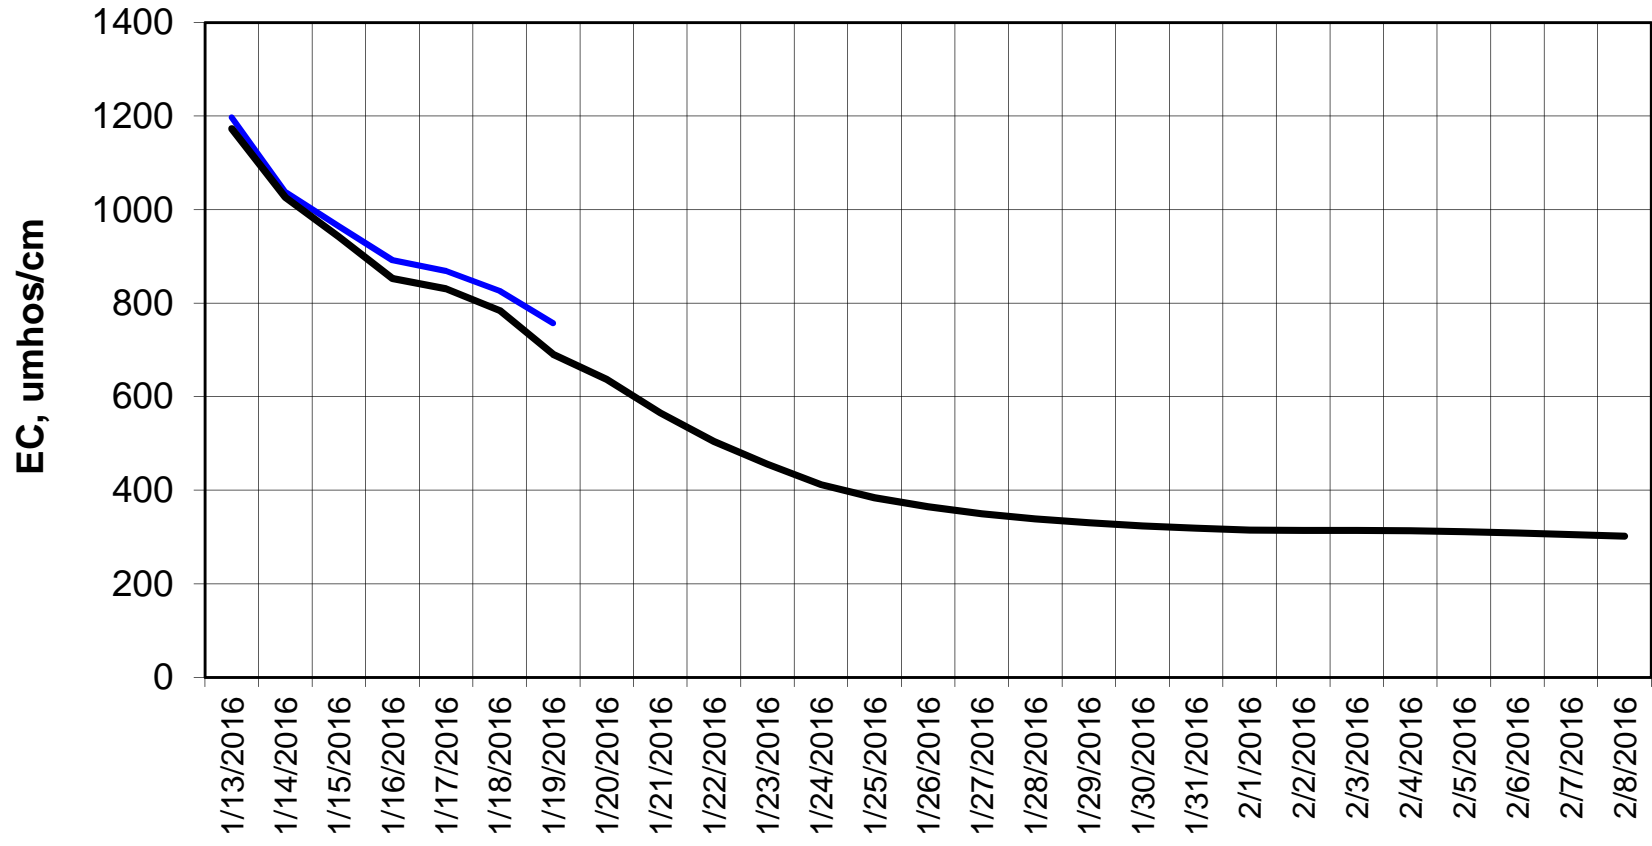

Forecast Period 1/19/2016 thru 2/8/2016

Adjusted Forecasted Daily EC @ Old River at Tracy Road

Forecast Period 1/19/2016 thru 2/8/2016

Forecasted Daily EC @ Jersey Point

Forecast Period 1/19/2016 thru 2/8/2016

Forecasted Daily EC @ Bethel

Forecast Period 1/19/2016 thru 2/8/2016