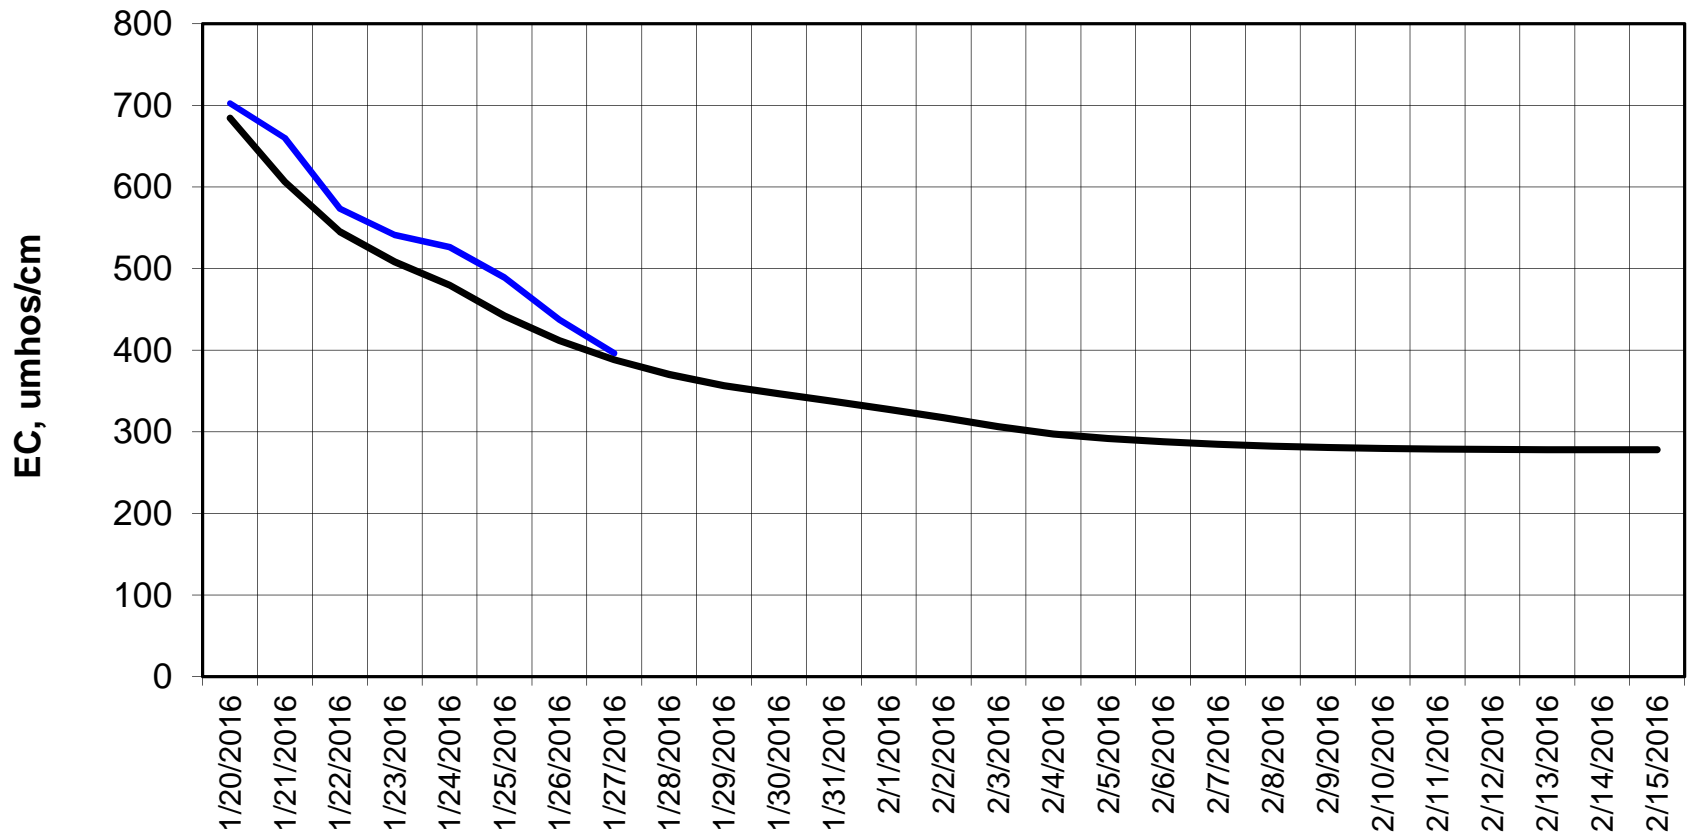

Forecast Period 1/26/2016 thru 2/15/2016

Adjusted Forecasted Daily EC @ Old River at Tracy Road

Forecast Period 1/26/2016 thru 2/15/2016

Forecasted Daily EC @ Jersey Point

Forecast Period 1/26/2016 thru 2/15/2016

Forecasted Daily EC @ Bethel

Forecast Period 1/26/2016 thru 2/15/2016