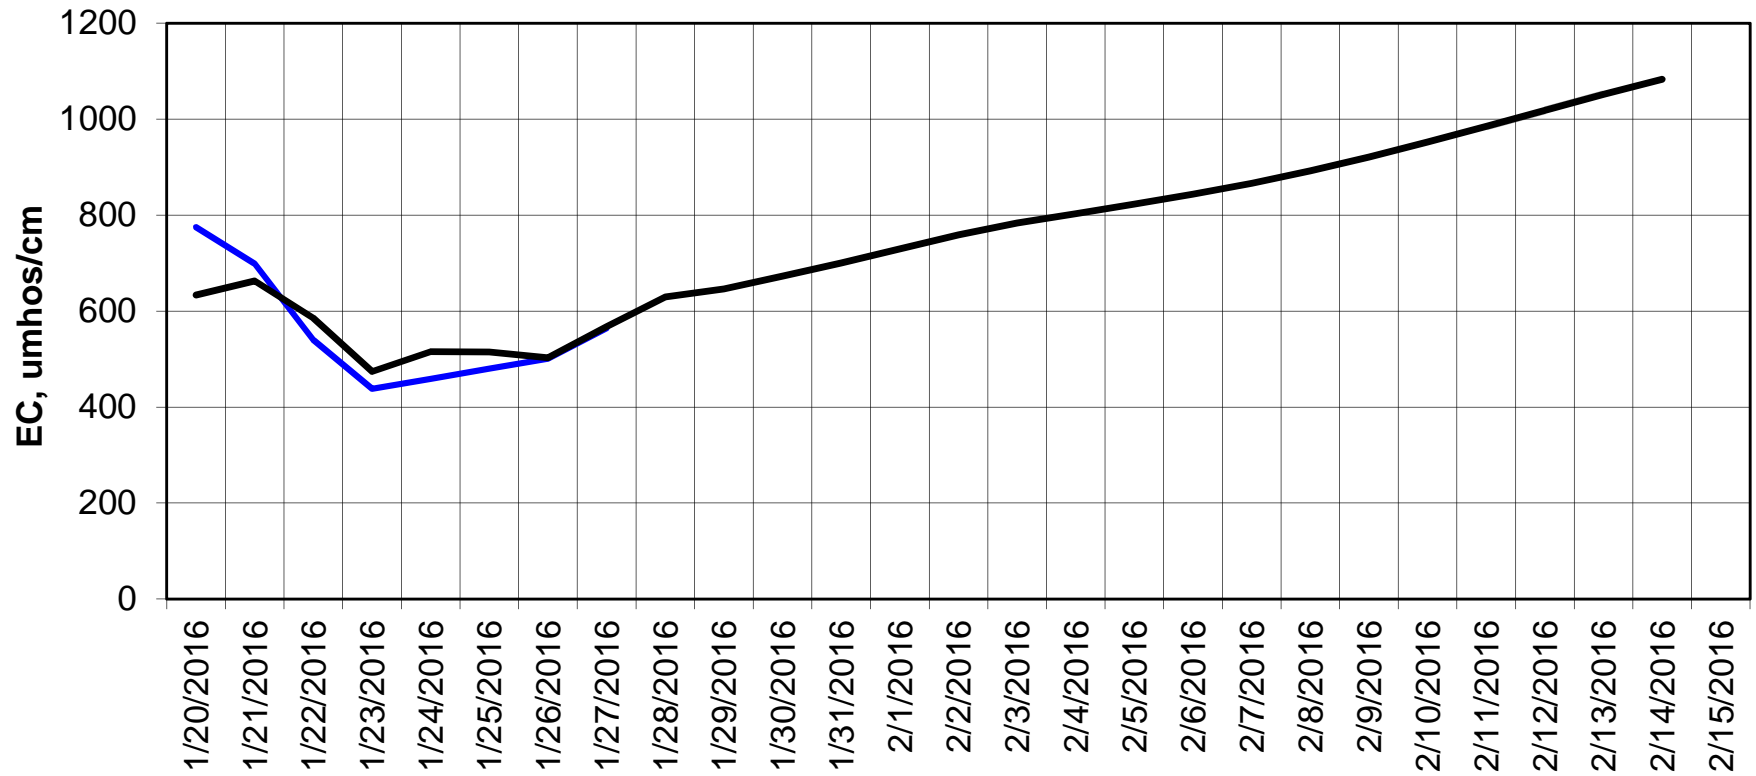

Forecasted Daily EC @ Holland Ct

Forecast Period 1/26/2016 thru 2/15/2016

Forecasted Daily EC @ Old River near Middle River

Forecast Period 1/26/2016 thru 2/15/2016

Forecasted Daily EC @ San Joaquin River at Brandt Bridge

Forecast Period 1/26/2016 thru 2/15/2016

Adjusted Forecasted Daily EC @ Old River at Tracy Road

Forecast Period 1/26/2016 thru 2/15/2016

Forecasted Daily EC @ Jersey Point

Forecast Period 1/26/2016 thru 2/15/2016