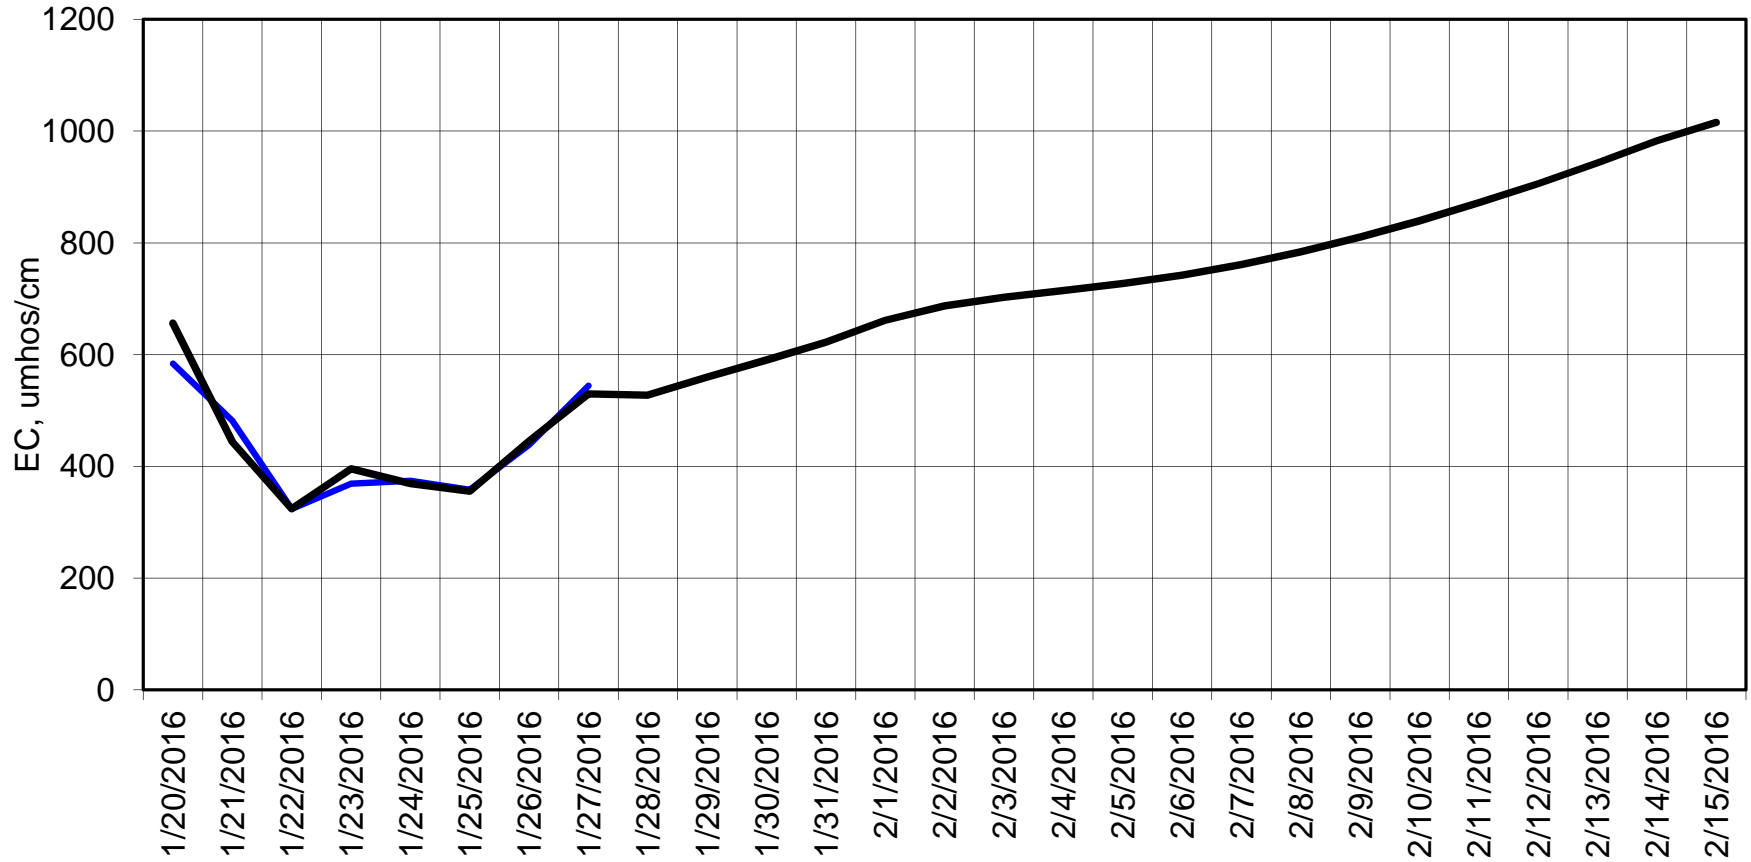

Forecasted Daily EC @ Holland Ct

Forecast Period 1/26/2016 thru 2/15/2016

Forecasted Daily EC @ Old River near Middle River

Forecast Period 1/26/2016 thru 2/15/2016

Forecasted Daily EC @ San Joaquin River at Brandt Bridge

Forecast Period 1/26/2016 thru 2/15/2016

Adjusted Forecasted Daily EC @ Old River at Tracy Road

Forecast Period 1/26/2016 thru 2/15/2016

Forecasted Daily EC @ Jersey Point

Forecast Period 1/26/2016 thru 2/15/2016