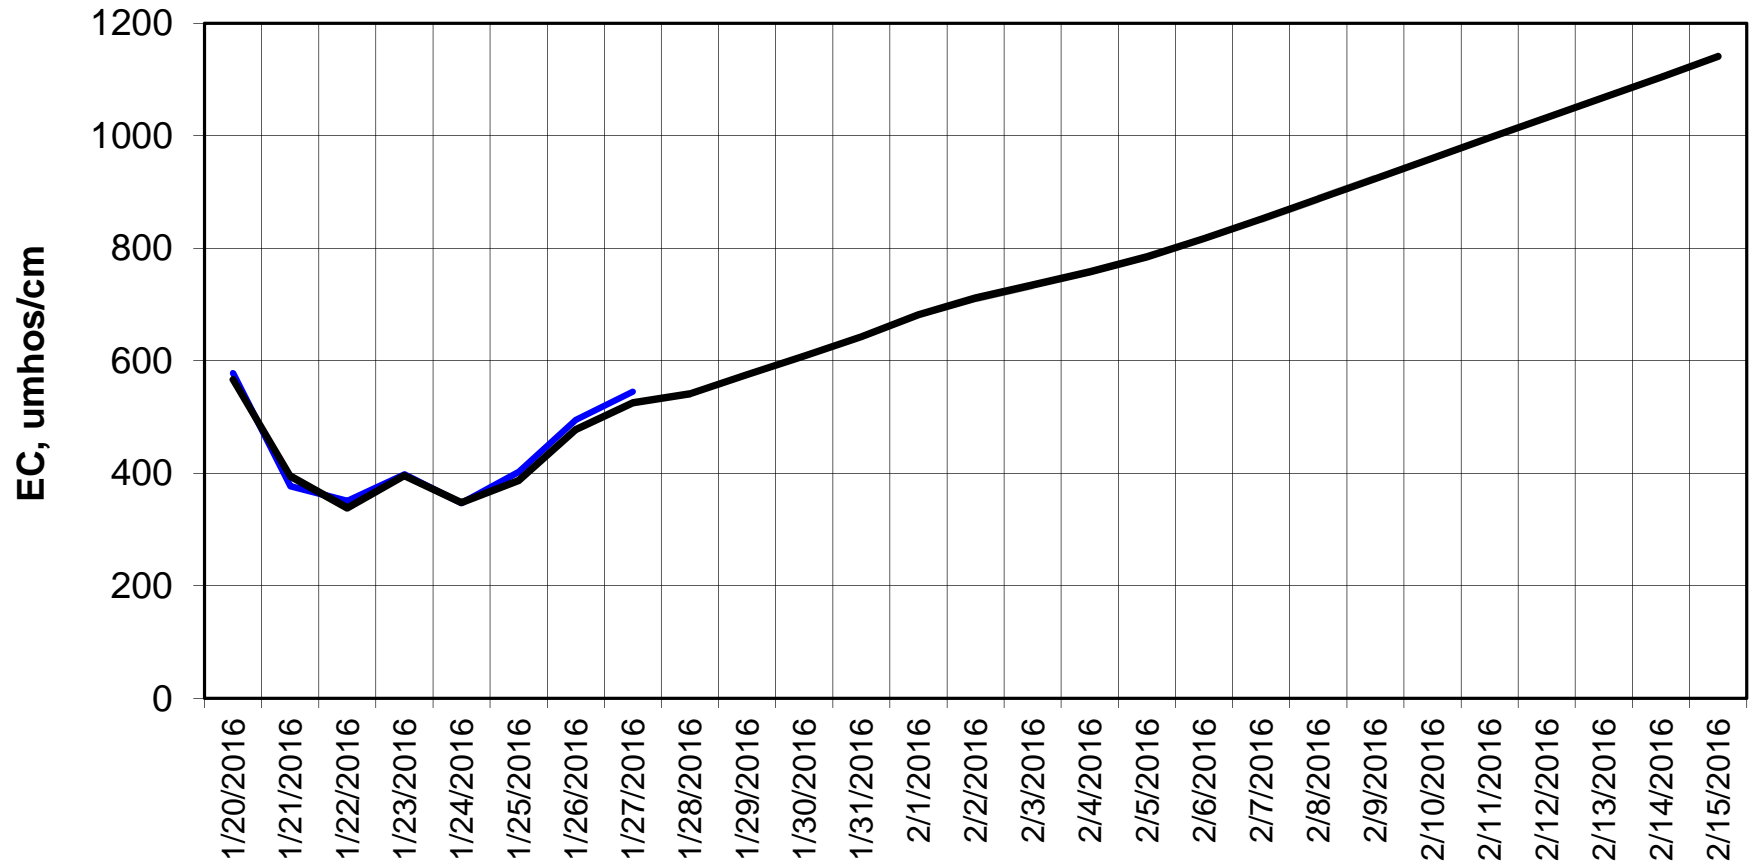

Forecasted Daily EC @ Holland Ct

Forecast Period 1/26/2016 thru 2/15/2016

Forecasted Daily EC @ Old River near Middle River

Forecast Period 1/26/2016 thru 2/15/2016

Forecasted Daily EC @ San Joaquin River at Brandt Bridge

Forecast Period 1/26/2016 thru 2/15/2016

Adjusted Forecasted Daily EC @ Old River at Tracy Road

Forecast Period 1/26/2016 thru 2/15/2016

Forecasted Daily EC @ Jersey Point

Forecast Period 1/26/2016 thru 2/15/2016