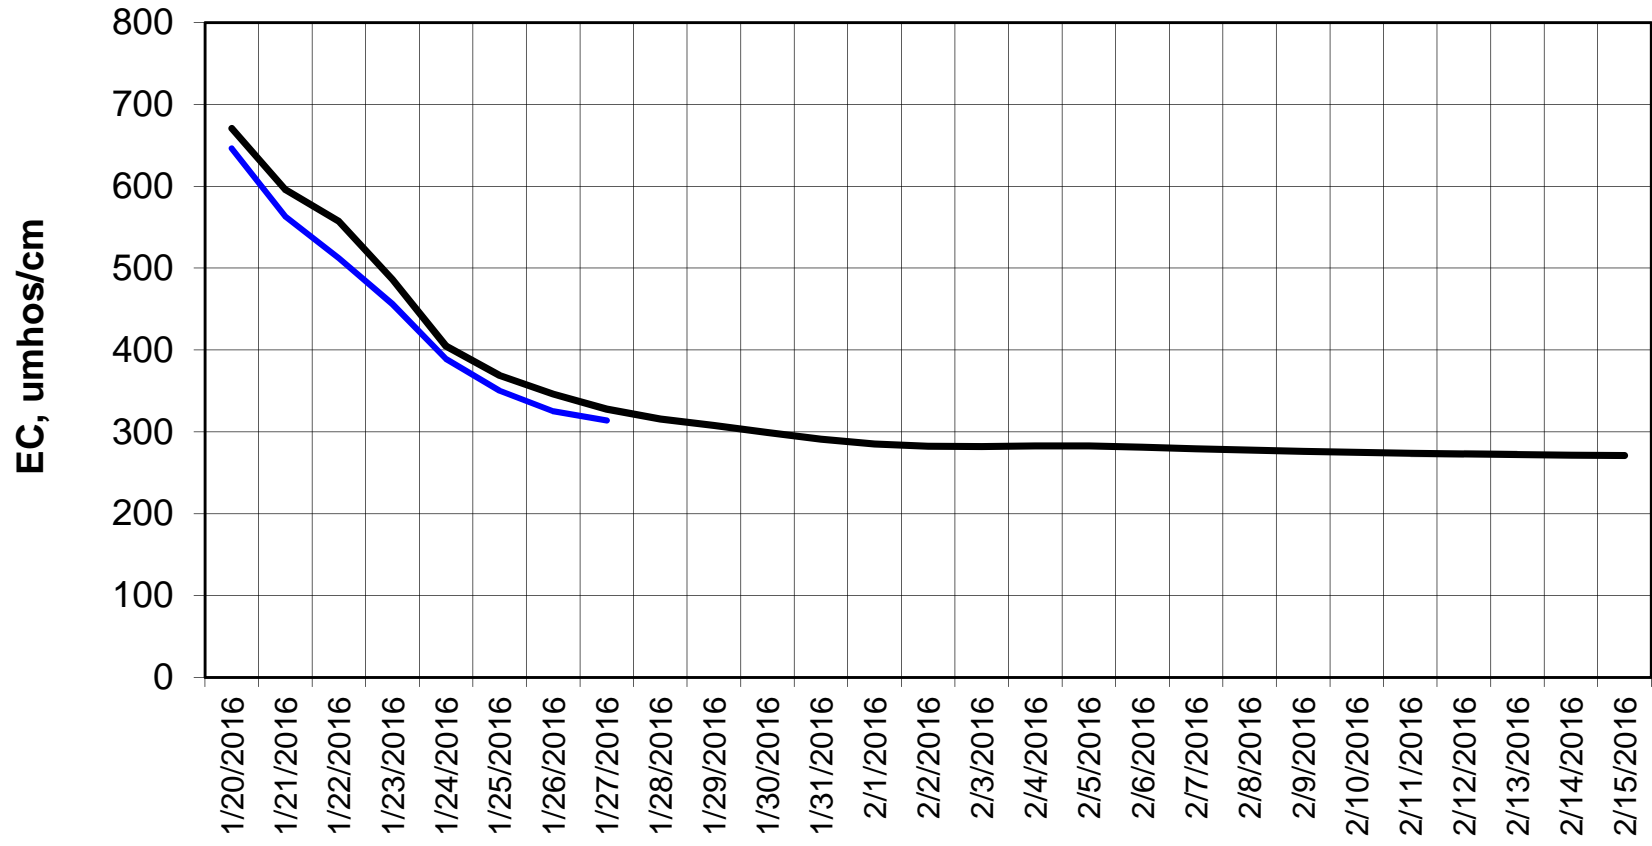

Forecast Period 1/26/2016 thru 2/15/2016

Adjusted Forecasted Daily EC @ Old River at Tracy Road

Forecast Period 1/26/2016 thru 2/15/2016

Forecasted Daily EC @ Jersey Point

Forecast Period 1/26/2016 thru 2/15/2016