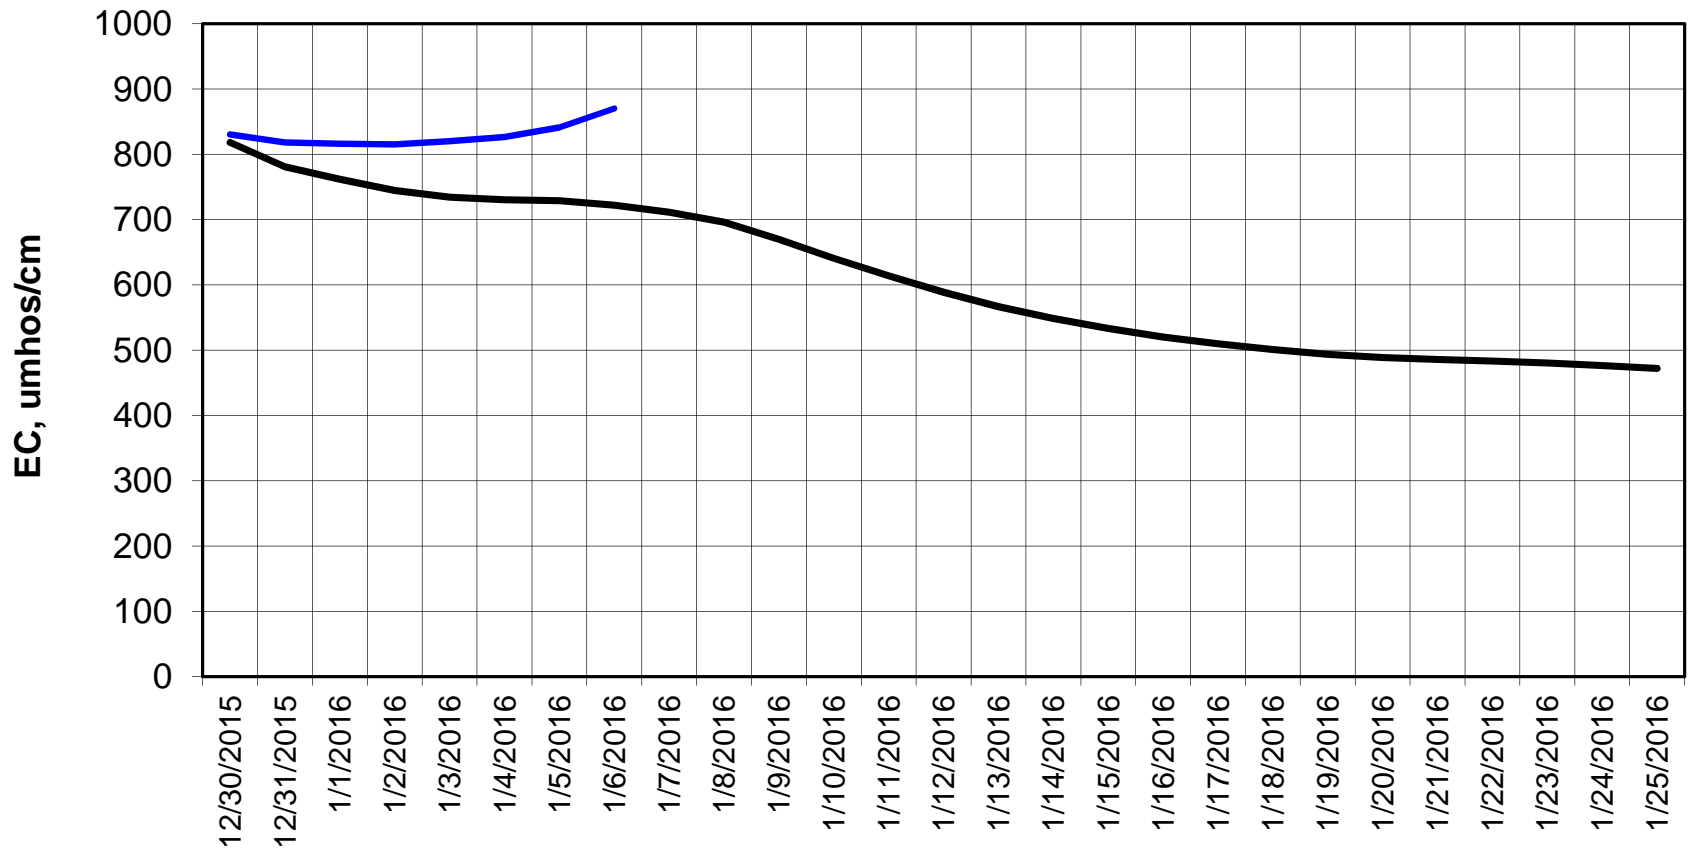

Forecast Period 1/5/2016 thru 1/25/2016

Adjusted Forecasted Daily EC @ Old River at Tracy Road

Forecast Period 1/5/2016 thru 1/25/2016

Forecasted Daily EC @ Jersey Point

Forecast Period 1/5/2016 thru 1/25/2016

Forecasted Daily EC @ Bethel

Forecast Period 1/5/2016 thru 1/25/2016