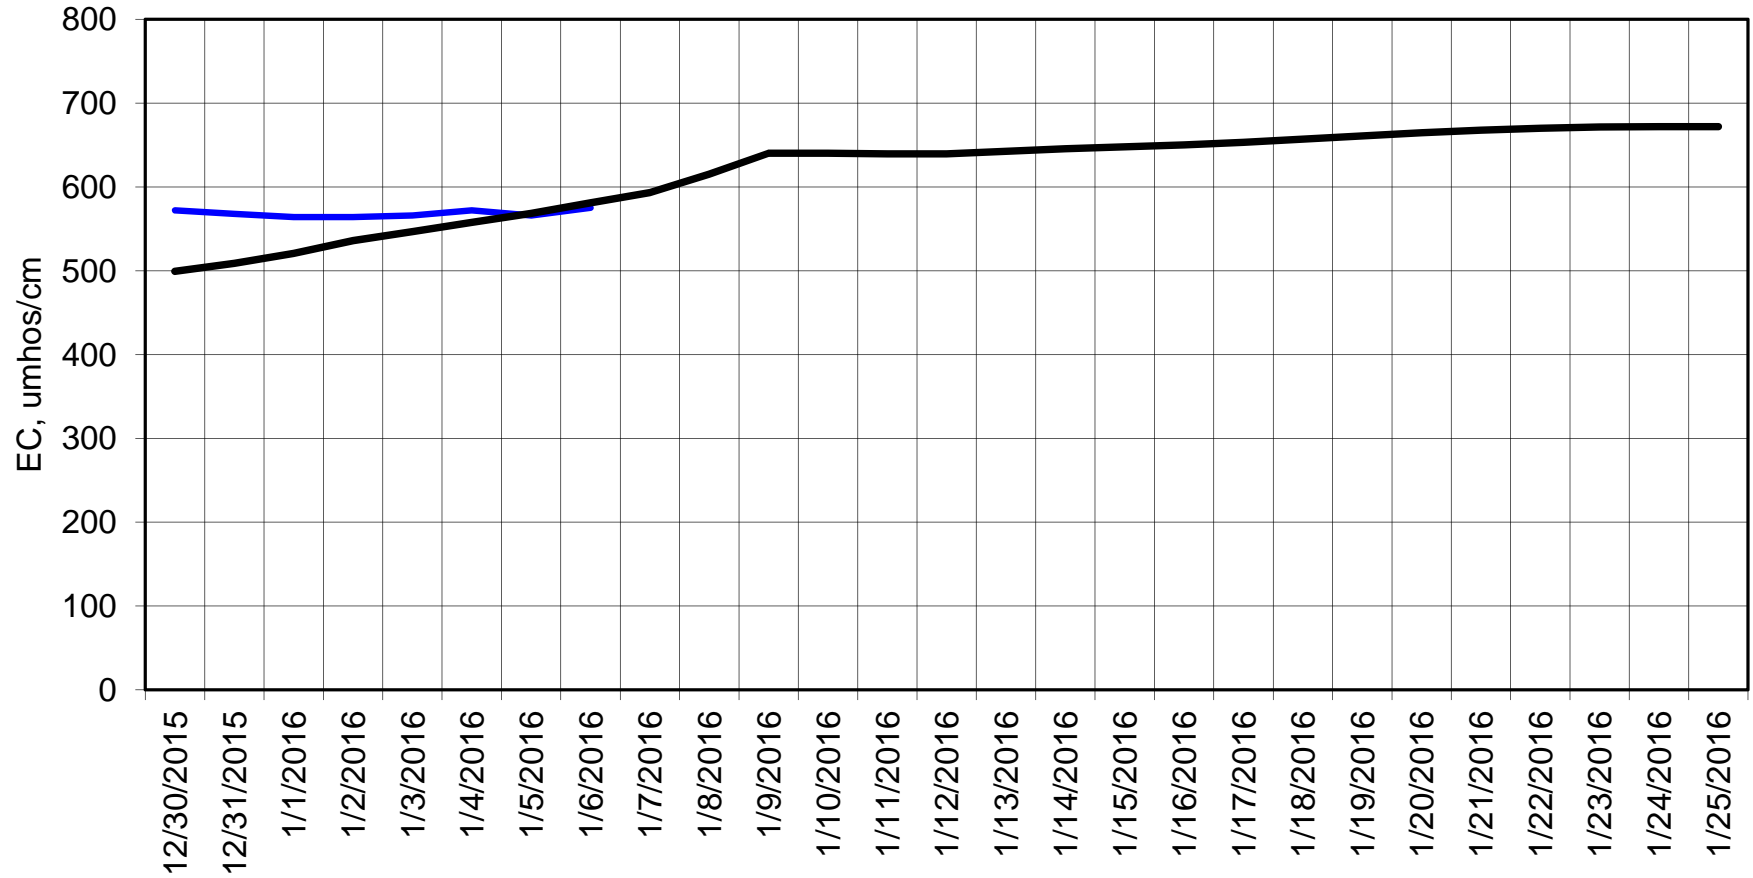

Forecasted Daily EC @ Holland Ct

Forecast Period 1/5/2016 thru 1/25/2016

Forecasted Daily EC @ Old River near Middle River

Forecast Period 1/5/2016 thru 1/25/2016

Forecasted Daily EC @ San Joaquin River at Brandt Bridge

Forecast Period 1/5/2016 thru 1/25/2016

Adjusted Forecasted Daily EC @ Old River at Tracy Road

Forecast Period 1/5/2016 thru 1/25/2016

Forecasted Daily EC @ Jersey Point

Forecast Period 1/5/2016 thru 1/25/2016