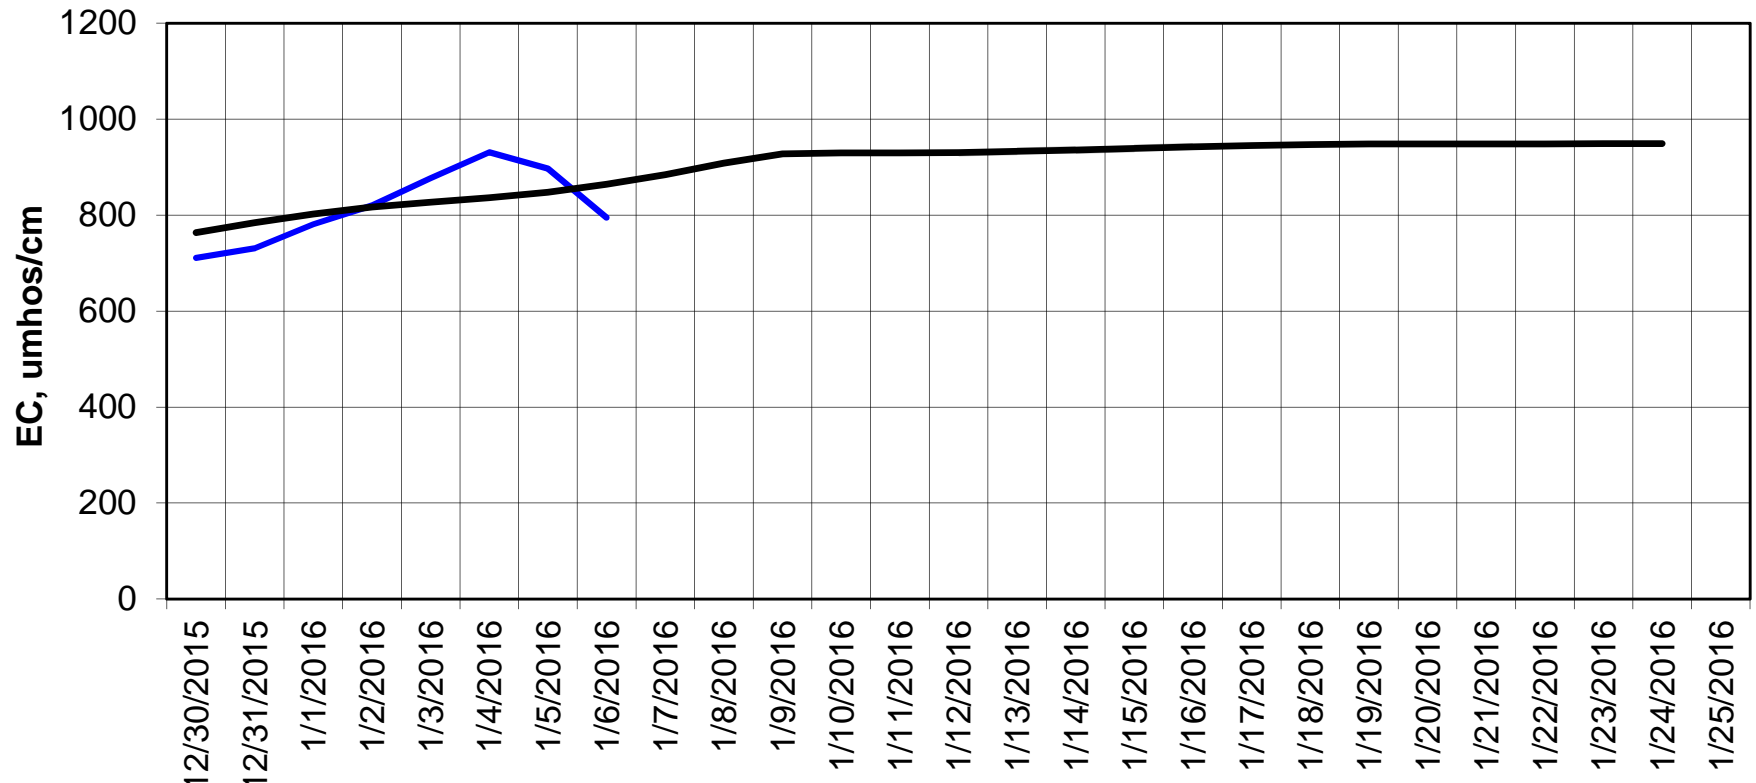

Forecasted Daily EC @ Holland Ct

Forecast Period 1/5/2016 thru 1/25/2016

Forecasted Daily EC @ Old River near Middle River

Forecast Period 1/5/2016 thru 1/25/2016

Forecasted Daily EC @ San Joaquin River at Brandt Bridge

Forecast Period 1/5/2016 thru 1/25/2016

Adjusted Forecasted Daily EC @ Old River at Tracy Road

Forecast Period 1/5/2016 thru 1/25/2016

Forecasted Daily EC @ Jersey Point

Forecast Period 1/5/2016 thru 1/25/2016