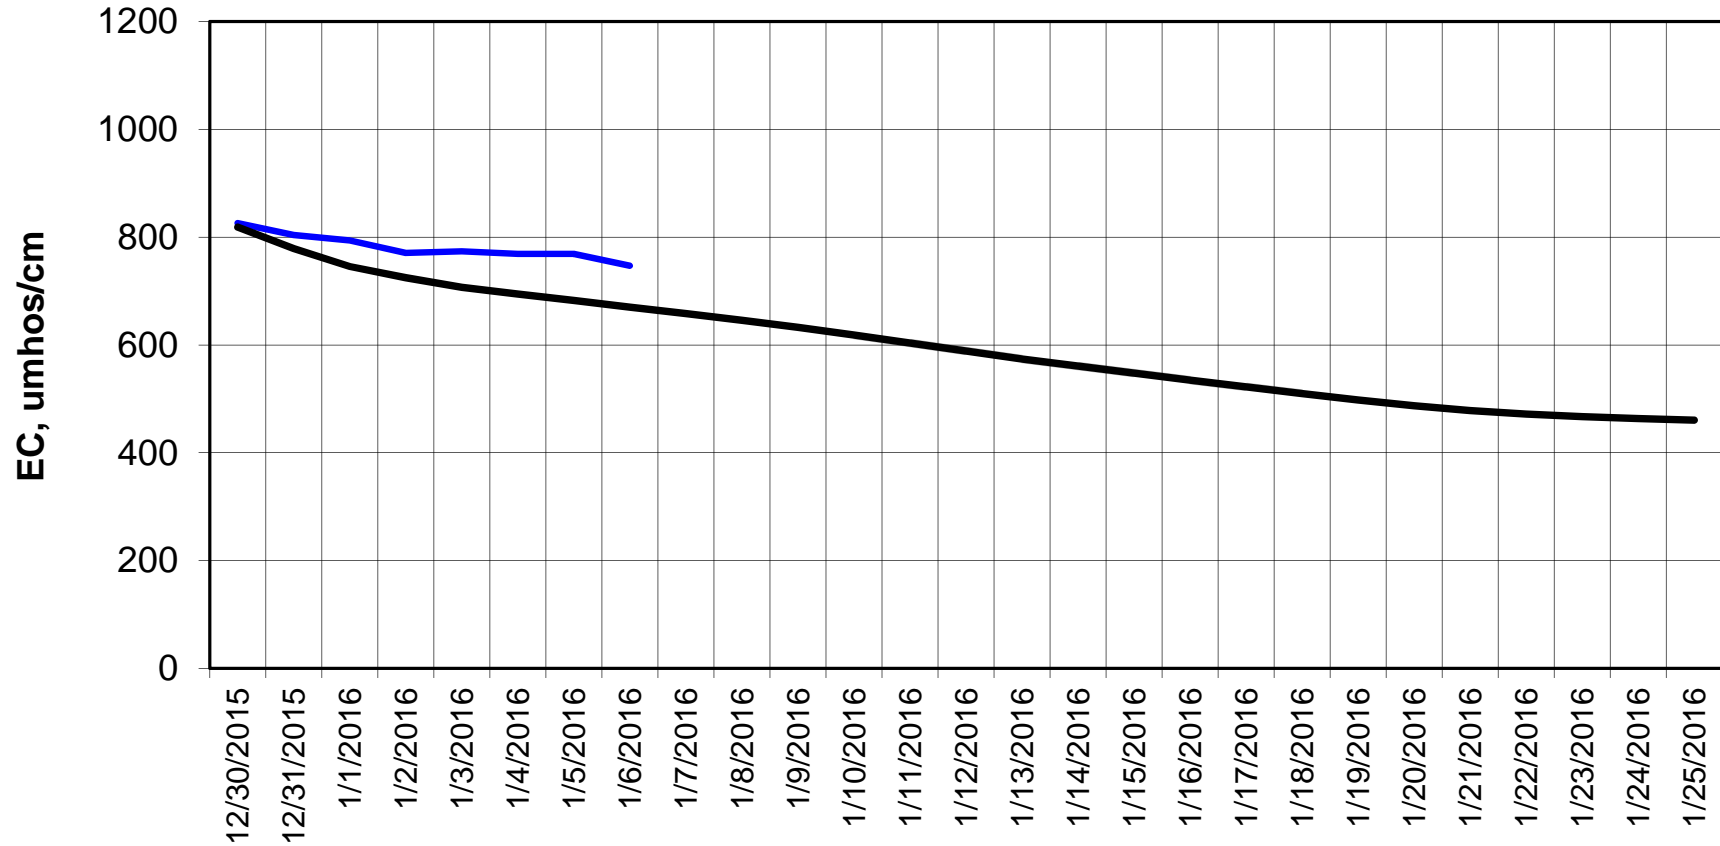

Forecasted Daily EC @ Holland Ct

Forecast Period 1/5/2016 thru 1/25/2016

Forecasted Daily EC @ Old River near Middle River

Forecast Period 1/5/2016 thru 1/25/2016

Forecasted Daily EC @ San Joaquin River at Brandt Bridge

Forecast Period 1/5/2016 thru 1/25/2016

Adjusted Forecasted Daily EC @ Old River at Tracy Road

Forecast Period 1/5/2016 thru 1/25/2016

Forecasted Daily EC @ Jersey Point

Forecast Period 1/5/2016 thru 1/25/2016

Forecasted Daily EC @ Bethel

Forecast Period 1/5/2016 thru 1/25/2016