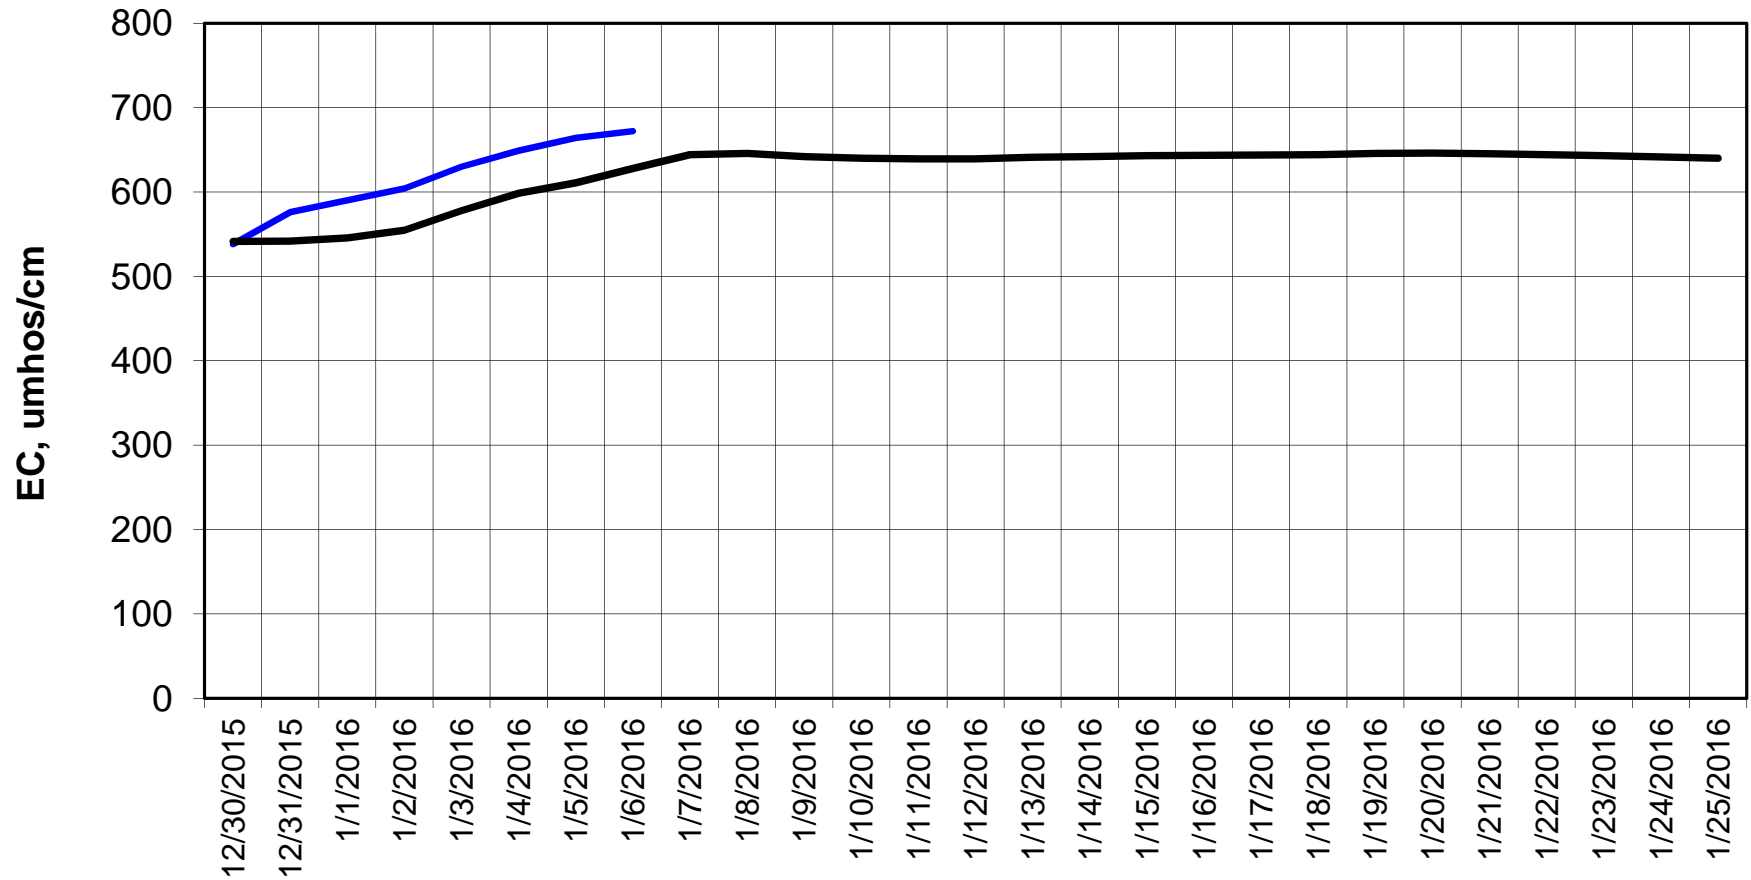

Forecasted Daily EC @ Holland Ct

Forecast Period 1/5/2016 thru 1/25/2016

Forecasted Daily EC @ Old River near Middle River

Forecast Period 1/5/2016 thru 1/25/2016

Forecasted Daily EC @ San Joaquin River at Brandt Bridge

Forecast Period 1/5/2016 thru 1/25/2016

Adjusted Forecasted Daily EC @ Old River at Tracy Road

Forecast Period 1/5/2016 thru 1/25/2016

Forecasted Daily EC @ Jersey Point

Forecast Period 1/5/2016 thru 1/25/2016