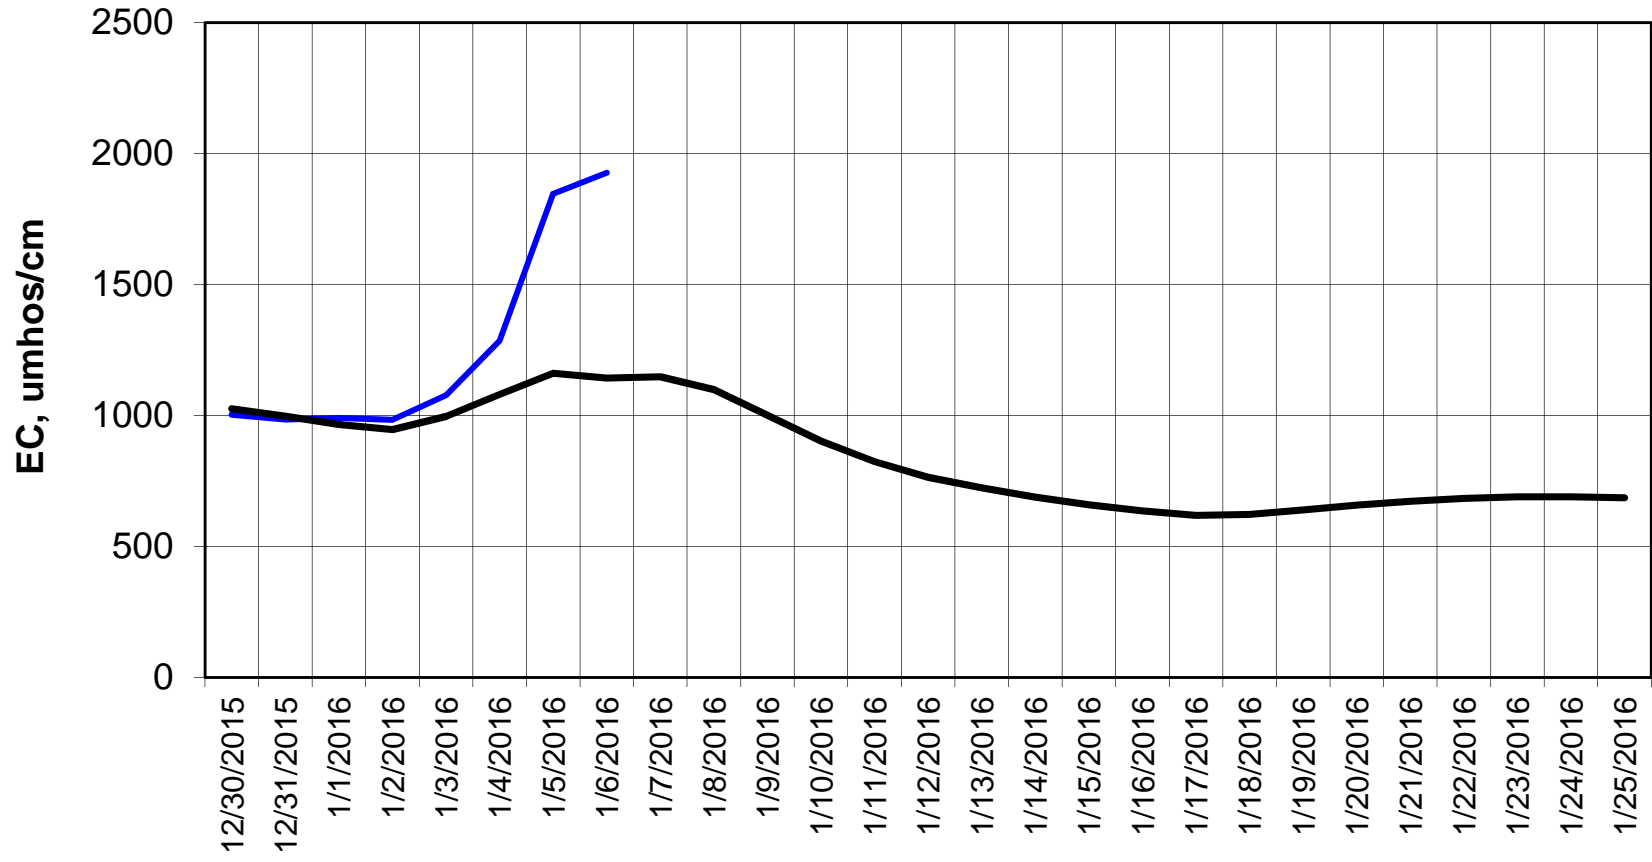

Forecast Period 1/5/2016 thru 1/25/2016

Adjusted Forecasted Daily EC @ Old River at Tracy Road

Forecast Period 1/5/2016 thru 1/25/2016

Forecasted Daily EC @ Jersey Point

Forecast Period 1/5/2016 thru 1/25/2016